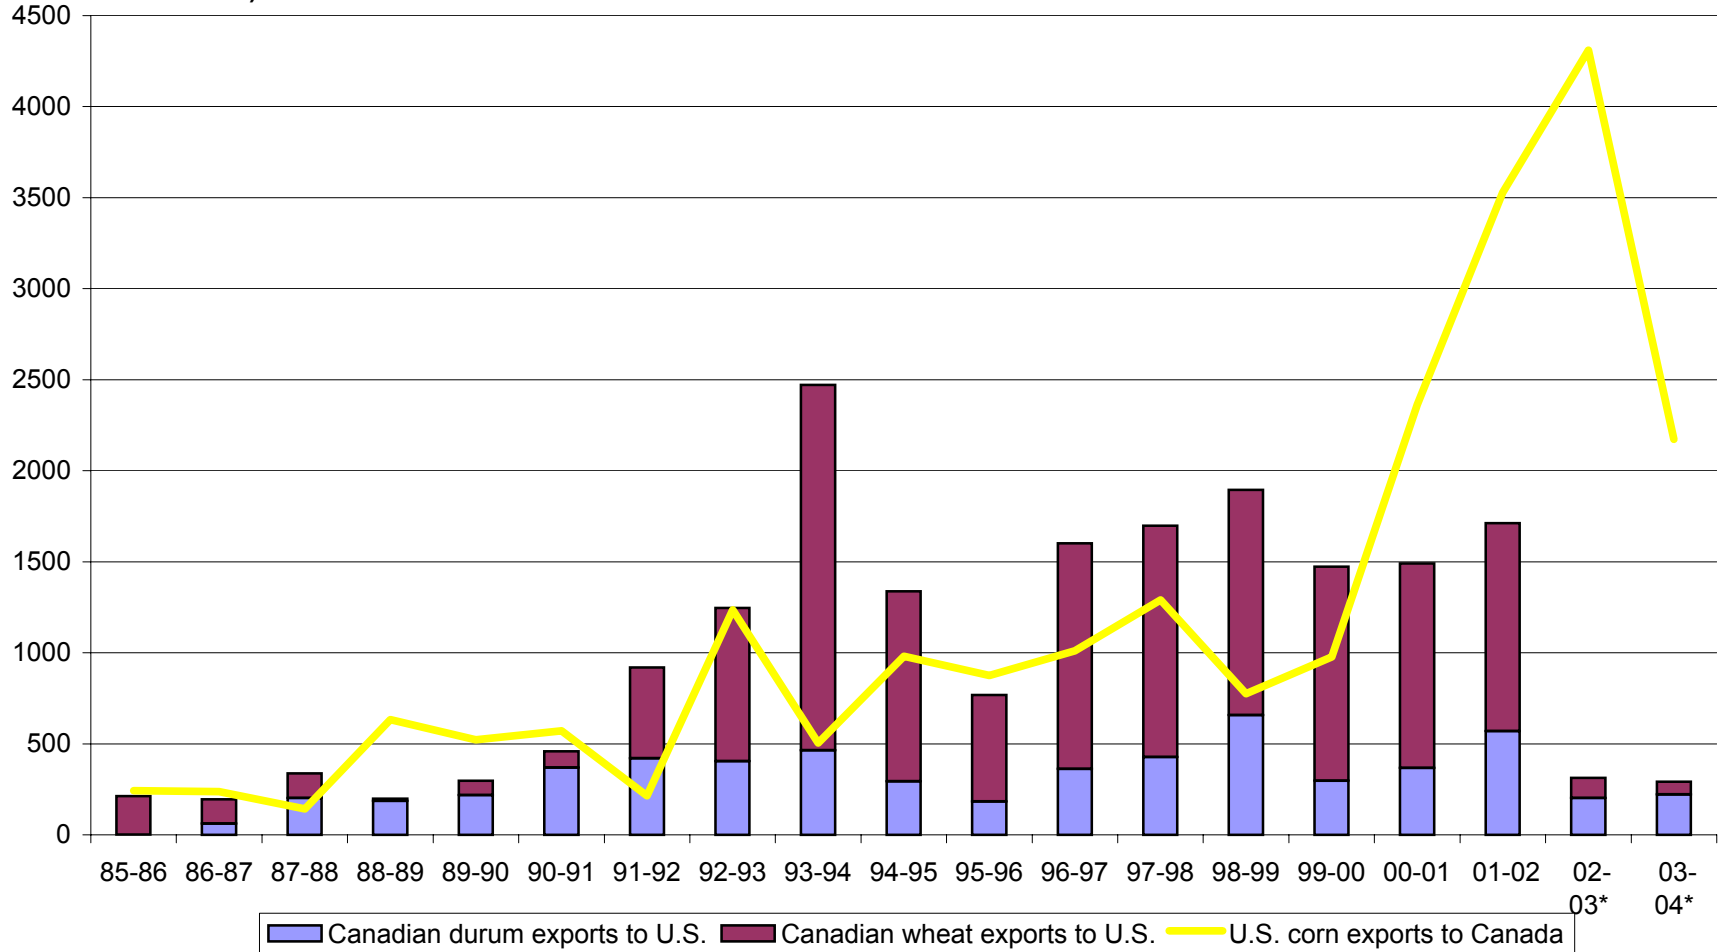

Canadian wheat and durum exports to the U.S. U.S. corn exports to Canada (yellow line)

Exports
(thousands of tonnes)

* Canadian wheat exports to the U.S. restricted by antidumping and countervailing duties for HRS wheat in 2002-03 and 2003-04.