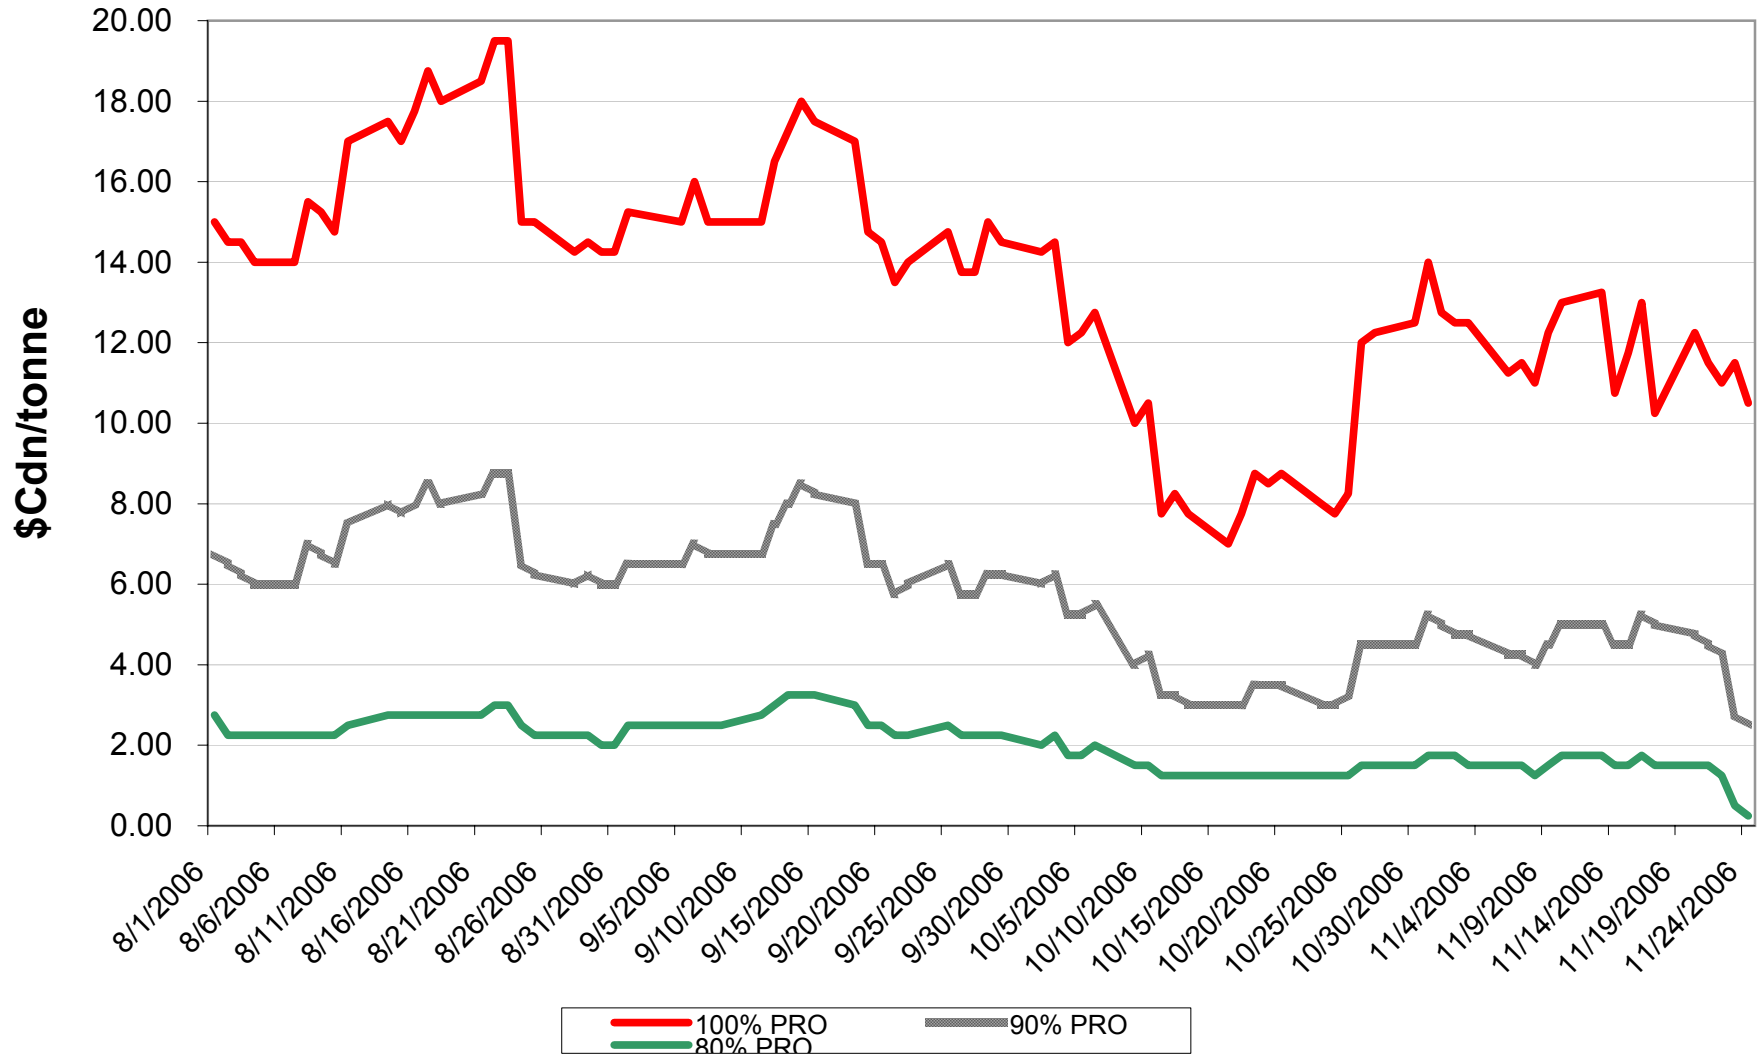

2006/07 1 CWRS 13.5 & 1 CWHWS 13.5 Wheat EPV Discounts

Sign up period: Aug. 01, 2006 to July 31, 2007

2006/07 1 CWES Wheat EPV Discounts

Sign up period: Aug. 01, 2006 to July 31, 2007

2006/07 1 CPRS, 1 CPSW & 1 CWRW Wheat EPV Discounts

Sign up period: Aug. 01, 2006 to July 31, 2007

2006/07 1 CWSWS EPV Discounts

Sign up period: Aug. 01, 2006 to July 31, 2007

2006/07 CW FEED Wheat EPV Discounts

Sign up period: Aug. 1, 2006 to July 31, 2007

2006/07 1 CWAD 13.0 EPV Discounts

Sign up period: Aug. 1, 2006 to July 31, 2007

2006/07 4 CW CWAD Durum EPV Discounts

Sign up period: Aug. 1, 2006 to July 31, 2007

2006/07 5 CW CWAD Durum EPV Discounts

Sign up period: Aug 1, 2006 to July 31, 2007

2006/07 1 CW Barley EPV Discounts - Pool A

Sign up period: Aug. 1, 2006 to January 31, 2007

2006/07 Selected Barley EPV Discounts

Sign up period: Aug. 1, 2006 to July 31, 2007

2006/07 1 CWRS 13.5 & 1 CWHWS 13.5 Net EPVs