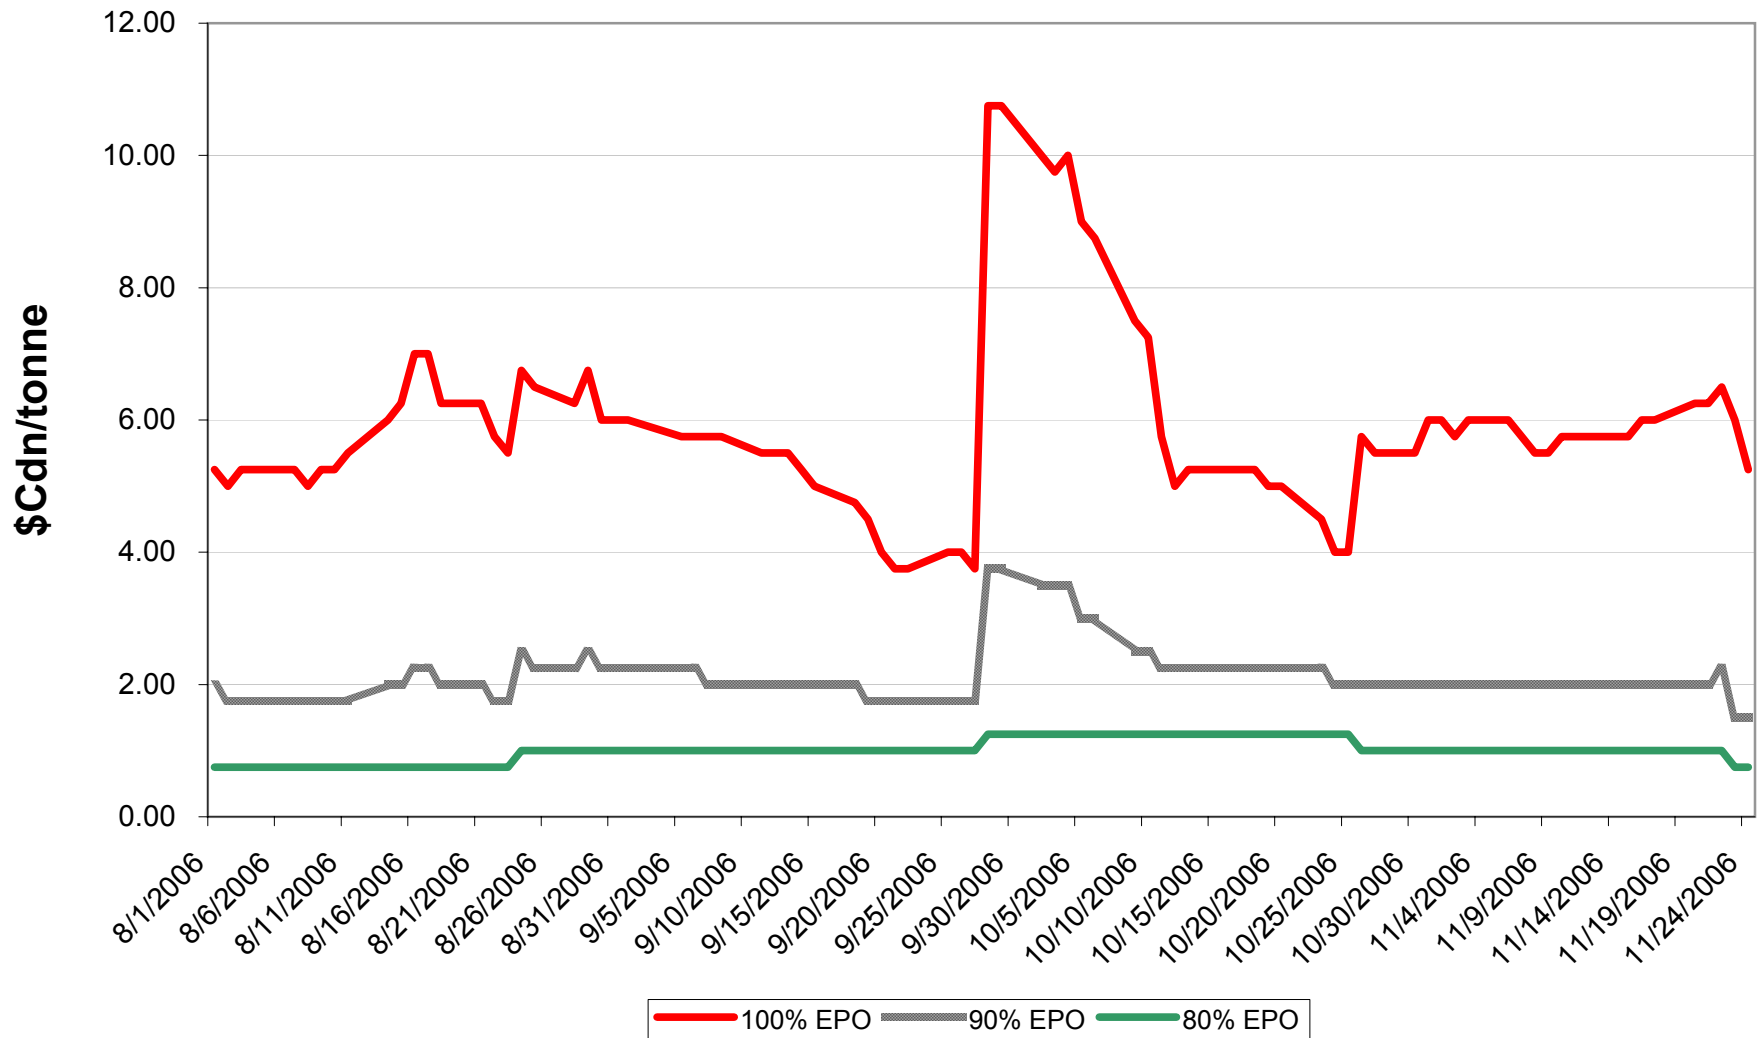

2006/07 1 CWAD 13.0 EPV Discounts

Sign up period: Aug. 1, 2006 to July 31, 2007

2006/07 4 CW CWAD Durum EPV Discounts

Sign up period: Aug. 1, 2006 to July 31, 2007

2006/07 5 CW CWAD Durum EPV Discounts

Sign up period: Aug 1, 2006 to July 31, 2007

2006/07 1 CW Barley EPV Discounts - Pool A

Sign up period: Aug. 1, 2006 to January 31, 2007

2006/07 Selected Barley EPV Discounts

Sign up period: Aug. 1, 2006 to July 31, 2007

2006/07 1 CWRS 13.5 & 1 CWHWS 13.5 Net EPVs

Sign up period: Aug. 1, 2006 to July 31, 2007

2006/07 1 CWES Net EPVs

Sign up period: Aug. 01, 2006 to July 31, 2007

2006/07 1 CPSR Net EPVs

Sign up period: Aug. 01, 2006 to July 31, 2007

2006/07 1 CPSW Net EPVs