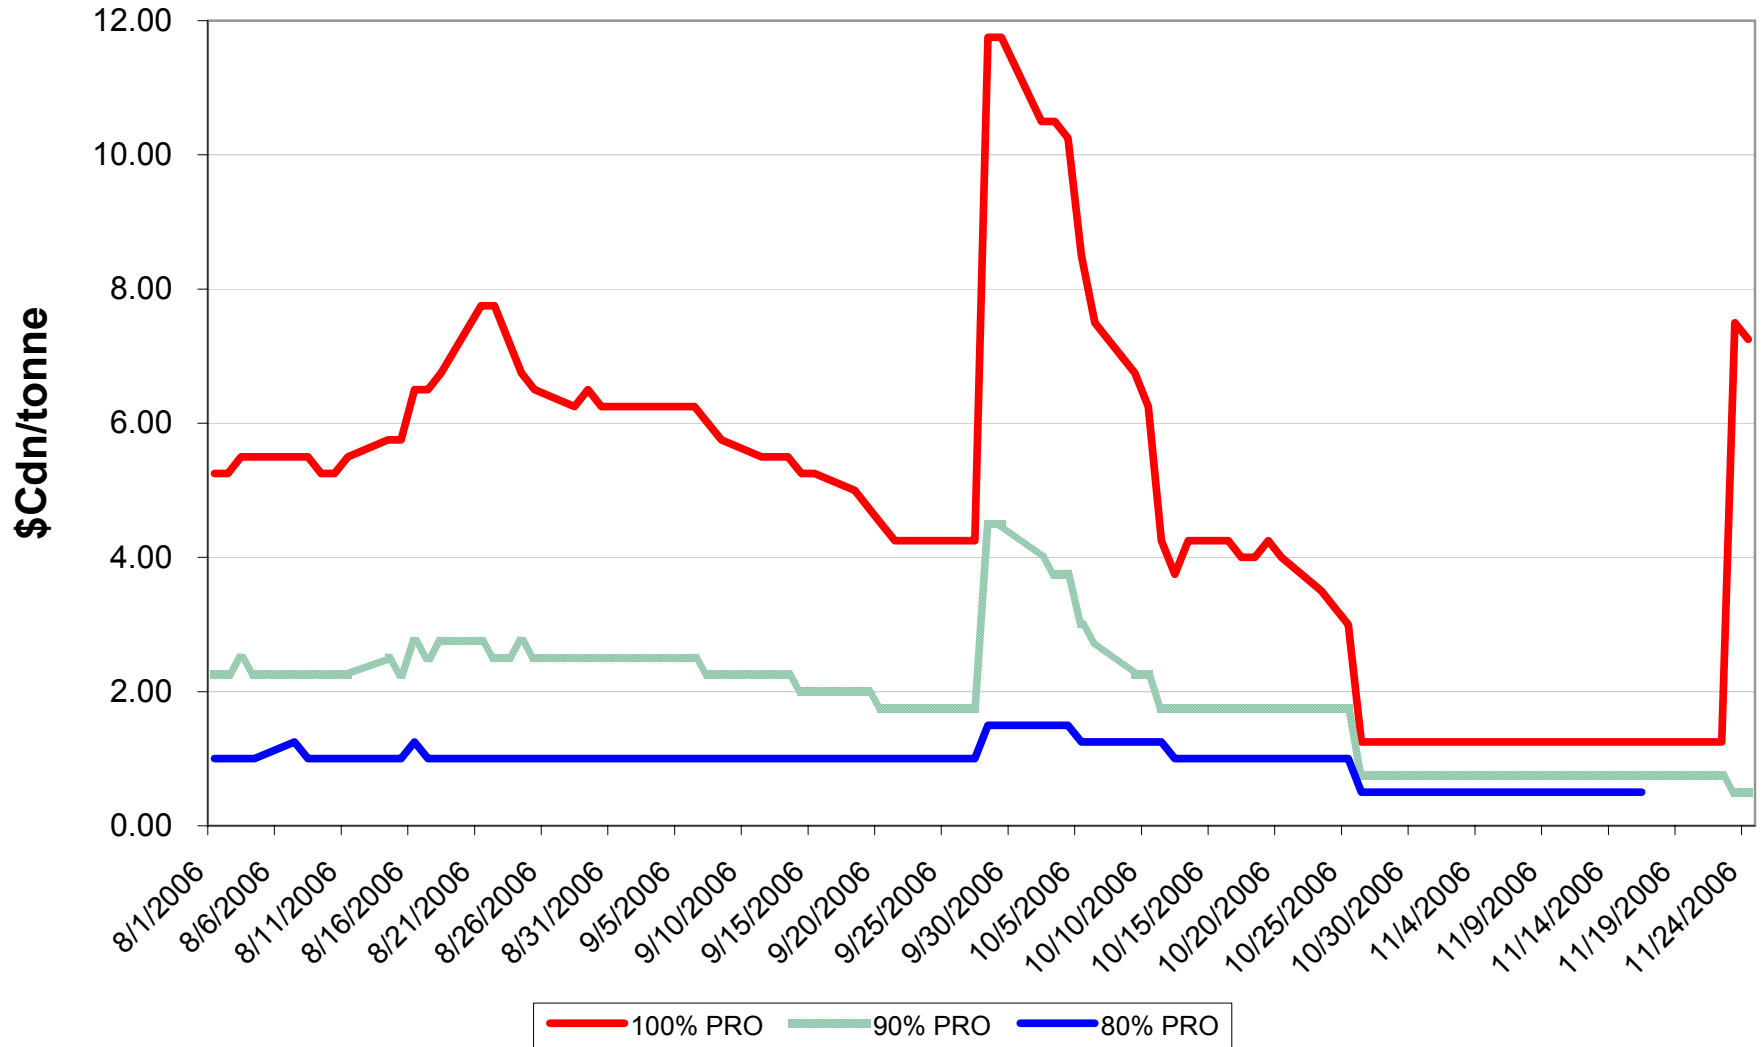

Sign up period: Aug. 01, 2006 to July 31, 2007

2006/07 1 CWSWS EPV Discounts

Sign up period: Aug. 01, 2006 to July 31, 2007

2006/07 CW FEED Wheat EPV Discounts

Sign up period: Aug. 1, 2006 to July 31, 2007

2006/07 1 CWAD 13.0 EPV Discounts

Sign up period: Aug. 1, 2006 to July 31, 2007

2006/07 4 CW CWAD Durum EPV Discounts

Sign up period: Aug. 1, 2006 to July 31, 2007

2006/07 5 CW CWAD Durum EPV Discounts

Sign up period: Aug 1, 2006 to July 31, 2007

2006/07 1 CW Barley EPV Discounts - Pool A

Sign up period: Aug. 1, 2006 to January 31, 2007

2006/07 Selected Barley EPV Discounts

Sign up period: Aug. 1, 2006 to July 31, 2007

2006/07 1 CWRS 13.5 & 1 CWHWS 13.5 Net EPVs

Sign up period: Aug. 1, 2006 to July 31, 2007

2006/07 1 CWES Net EPVs

Sign up period: Aug. 01, 2006 to July 31, 2007

2006/07 1 CPSR Net EPVs

Sign up period: Aug. 01, 2006 to July 31, 2007

2006/07 1 CPSW Net EPVs