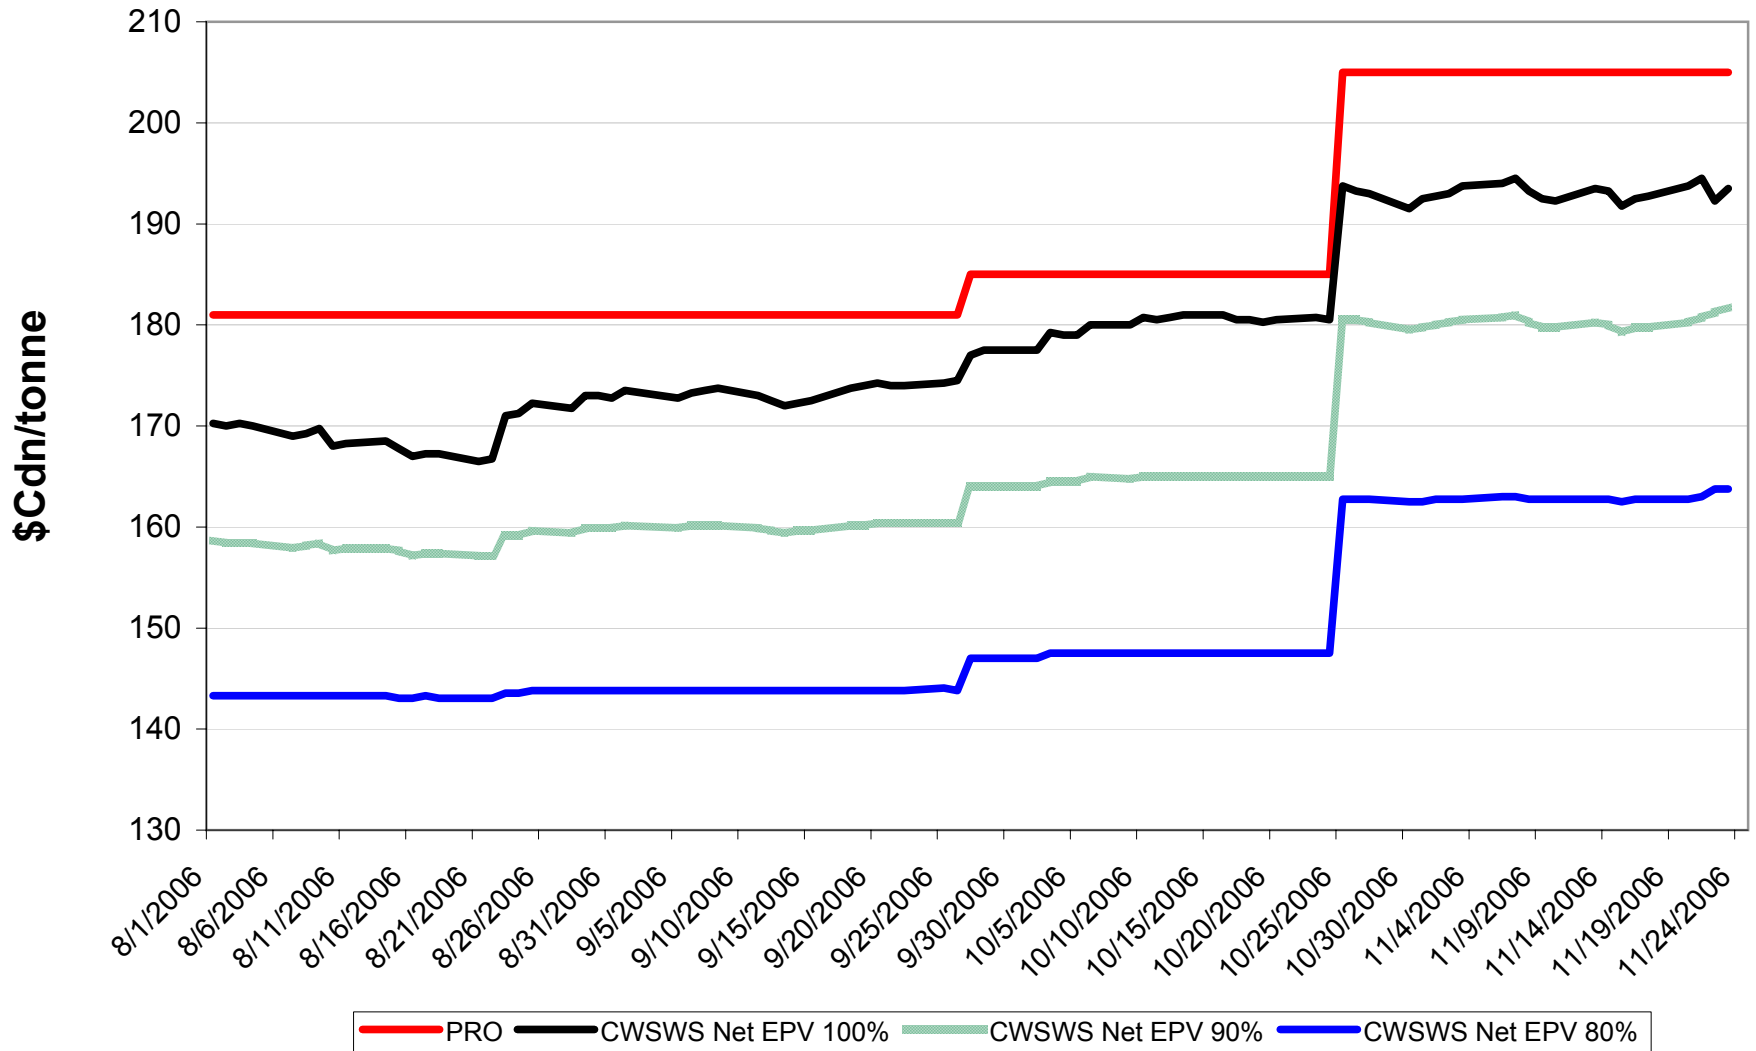

Sign up period: Aug. 1, 2006 to July 31, 2007

2006/07 1 CWES Net EPVs

Sign up period: Aug. 01, 2006 to July 31, 2007

2006/07 1 CPSR Net EPVs

Sign up period: Aug. 01, 2006 to July 31, 2007

2006/07 1 CPSW Net EPVs

Sign up period: Aug. 01, 2006 to July 31, 2007

2006/07 1 CWRW Net EPVs

Sign up period: Aug. 01, 2006 to July 31, 2007

2006/07 1 CWSWS Net EPVs

Sign up period: Aug. 01, 2006 to July 31, 2007

2006/07 1 CWAD 13.0 Net EPVs

Sign up period: Aug. 1, 2006 to July 31, 2007

2006/07 1 CW Barley Net EPVs - Pool A

Sign up period: Aug. 01, 2006 to January 31, 2007

2006/07 Std Select Two-Row Net EPVs

Sign up period: Aug. 01, 2006 to July 31, 2007

2006/07 Std Select Six-Row Net EPVs

Sign up period: Aug. 01, 2006 to July 31, 2007