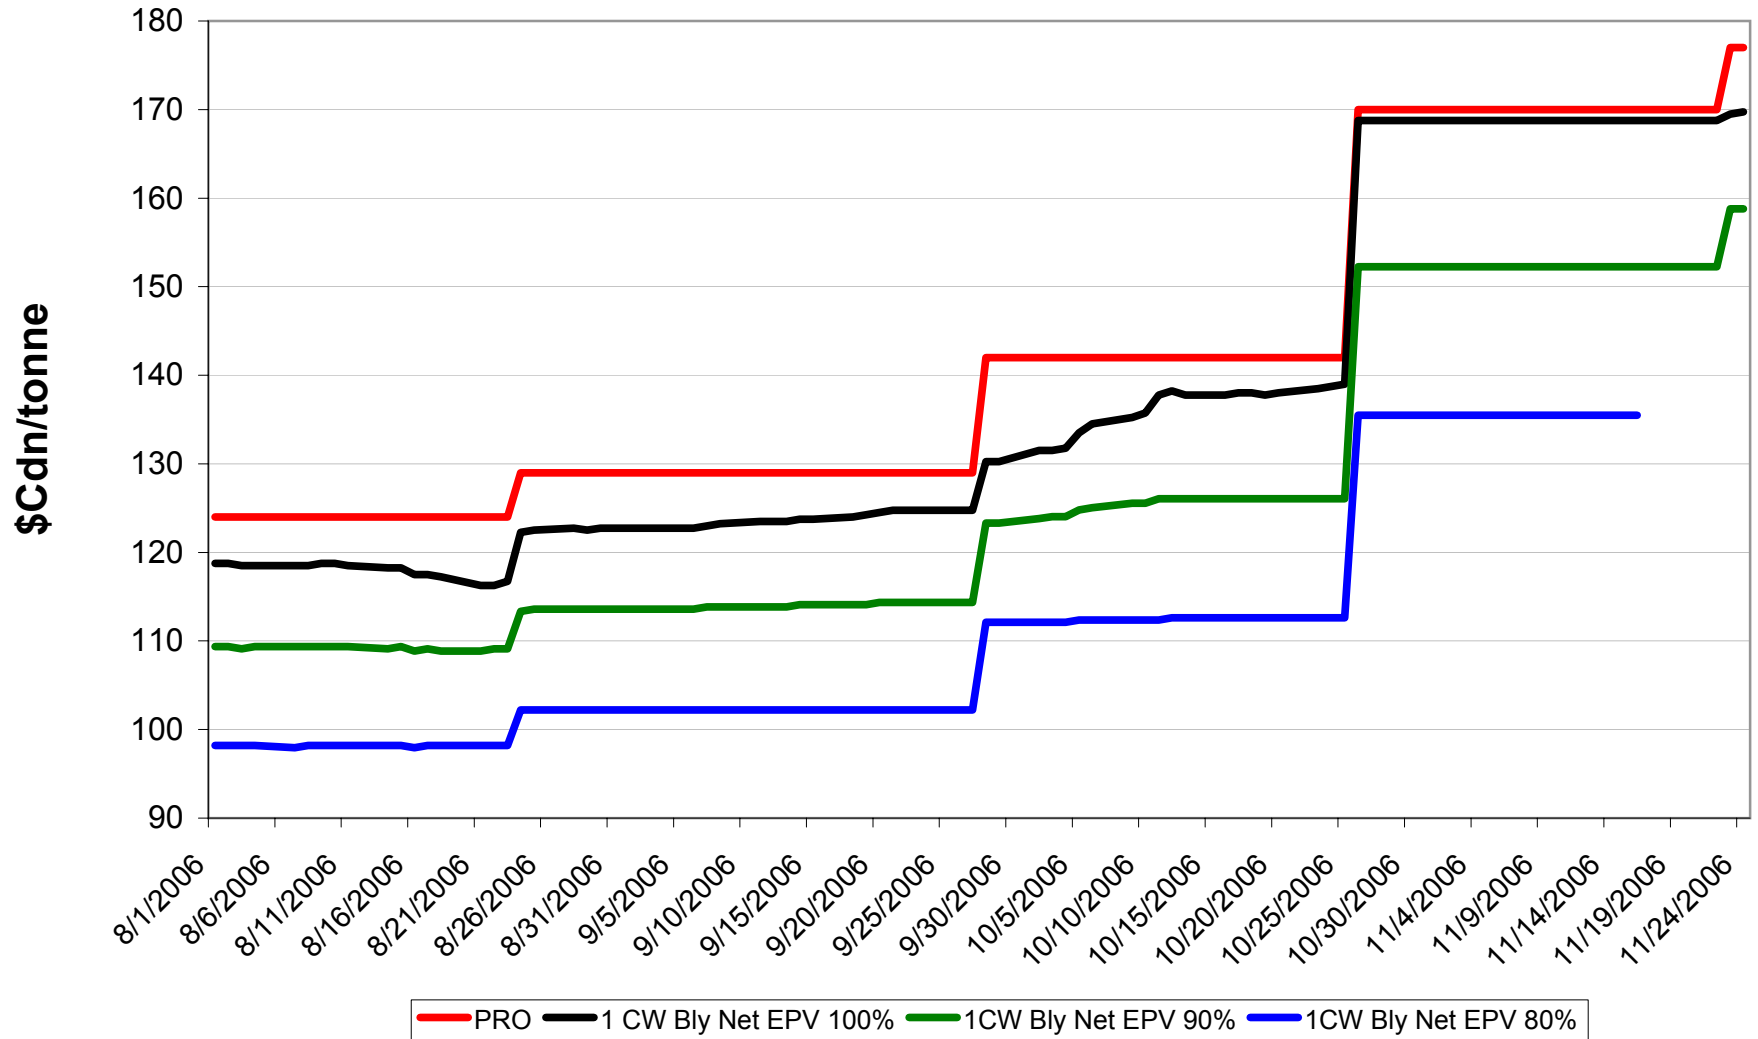

Sign up period: Aug. 1, 2006 to July 31, 2007

2006/07 1 CWES Net EPVs

Sign up period: Aug. 01, 2006 to July 31, 2007

2006/07 1 CPSR Net EPVs

Sign up period: Aug. 01, 2006 to July 31, 2007

2006/07 1 CPSW Net EPVs

Sign up period: Aug. 01, 2006 to July 31, 2007

2006/07 1 CWRW Net EPVs

Sign up period: Aug. 01, 2006 to July 31, 2007

2006/07 1 CWSWS Net EPVs

Sign up period: Aug. 01, 2006 to July 31, 2007

2006/07 1 CWAD 13.0 Net EPVs

Sign up period: Aug. 1, 2006 to July 31, 2007

2006/07 1 CW Barley Net EPVs - Pool A

Sign up period: Aug. 01, 2006 to January 31, 2007

2006/07 Std Select Two-Row Net EPVs

Sign up period: Aug. 01, 2006 to July 31, 2007

2006/07 Std Select Six-Row Net EPVs

Sign up period: Aug. 01, 2006 to July 31, 2007