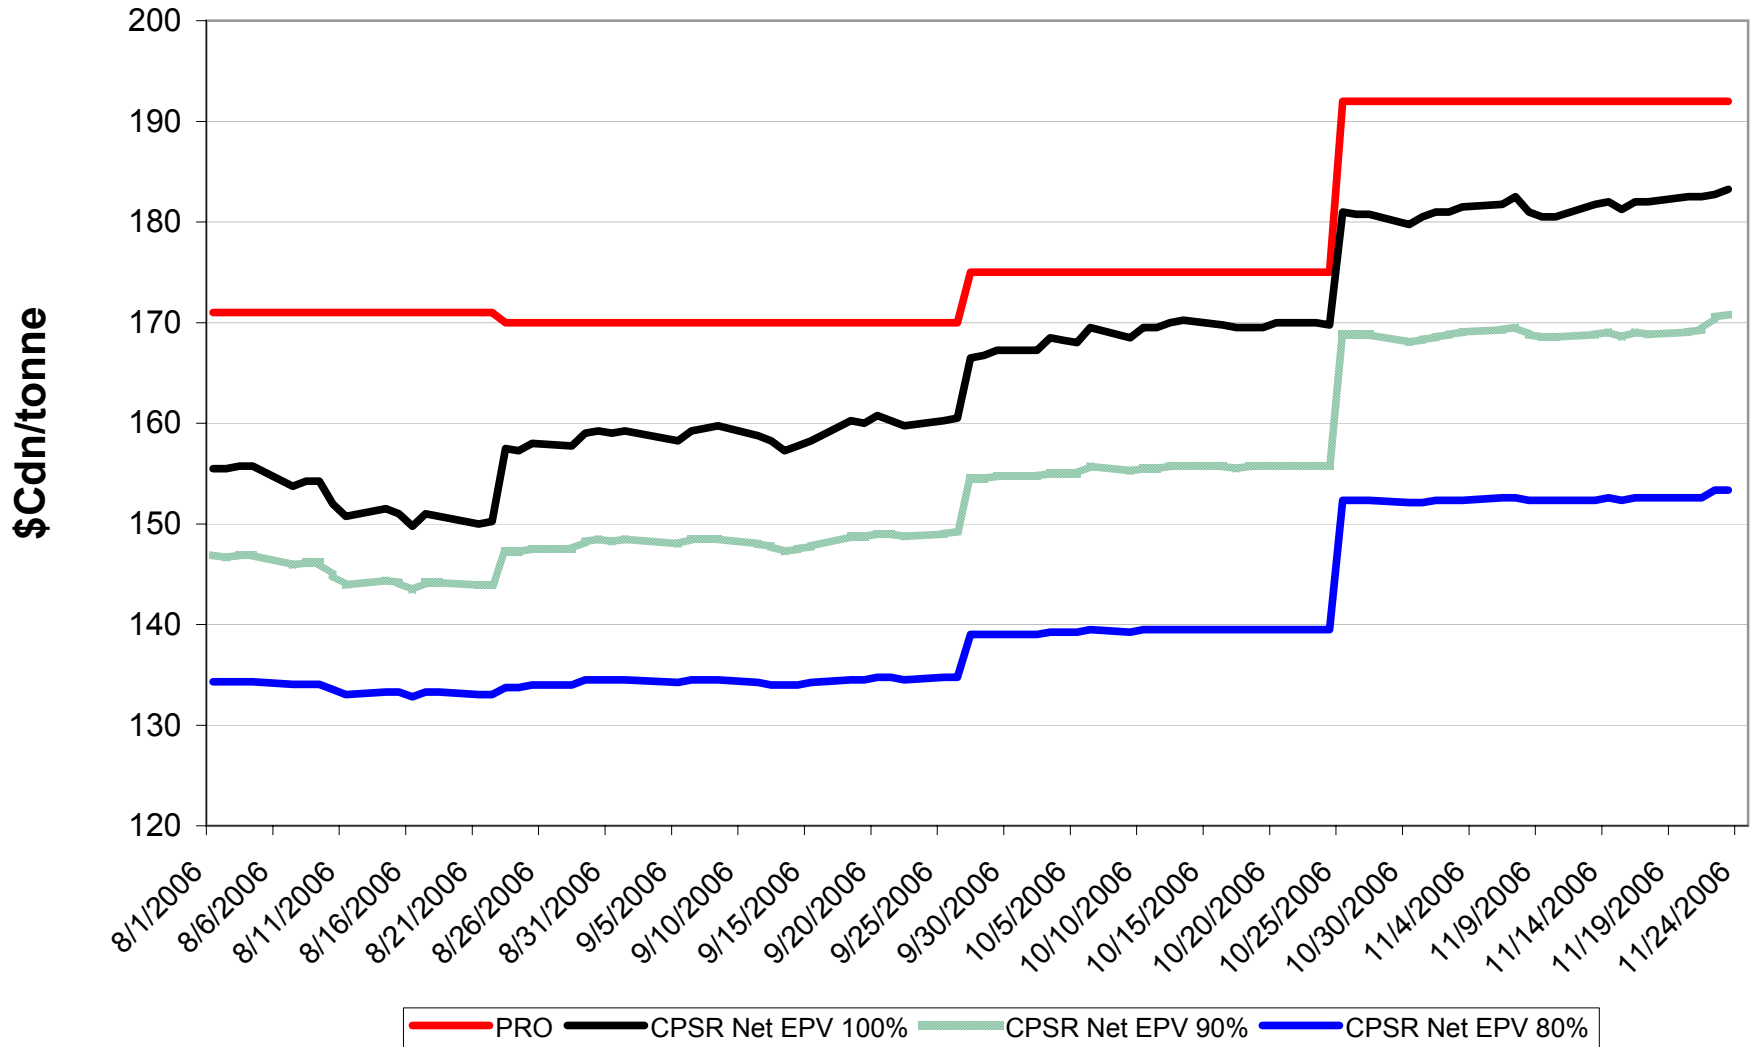

2006/07 1 CW Barley EPV Discounts - Pool A

Sign up period: Aug. 1, 2006 to January 31, 2007

2006/07 Selected Barley EPV Discounts

Sign up period: Aug. 1, 2006 to July 31, 2007

2006/07 1 CWRS 13.5 & 1 CWHWS 13.5 Net EPVs

Sign up period: Aug. 1, 2006 to July 31, 2007

2006/07 1 CWES Net EPVs

Sign up period: Aug. 01, 2006 to July 31, 2007

2006/07 1 CPSR Net EPVs

Sign up period: Aug. 01, 2006 to July 31, 2007

2006/07 1 CPSW Net EPVs

Sign up period: Aug. 01, 2006 to July 31, 2007

2006/07 1 CWRW Net EPVs

Sign up period: Aug. 01, 2006 to July 31, 2007

2006/07 1 CWSWS Net EPVs

Sign up period: Aug. 01, 2006 to July 31, 2007

2006/07 1 CWAD 13.0 Net EPVs

Sign up period: Aug. 1, 2006 to July 31, 2007

2006/07 1 CW Barley Net EPVs - Pool A

Sign up period: Aug. 01, 2006 to January 31, 2007

2006/07 Std Select Two-Row Net EPVs

Sign up period: Aug. 01, 2006 to July 31, 2007