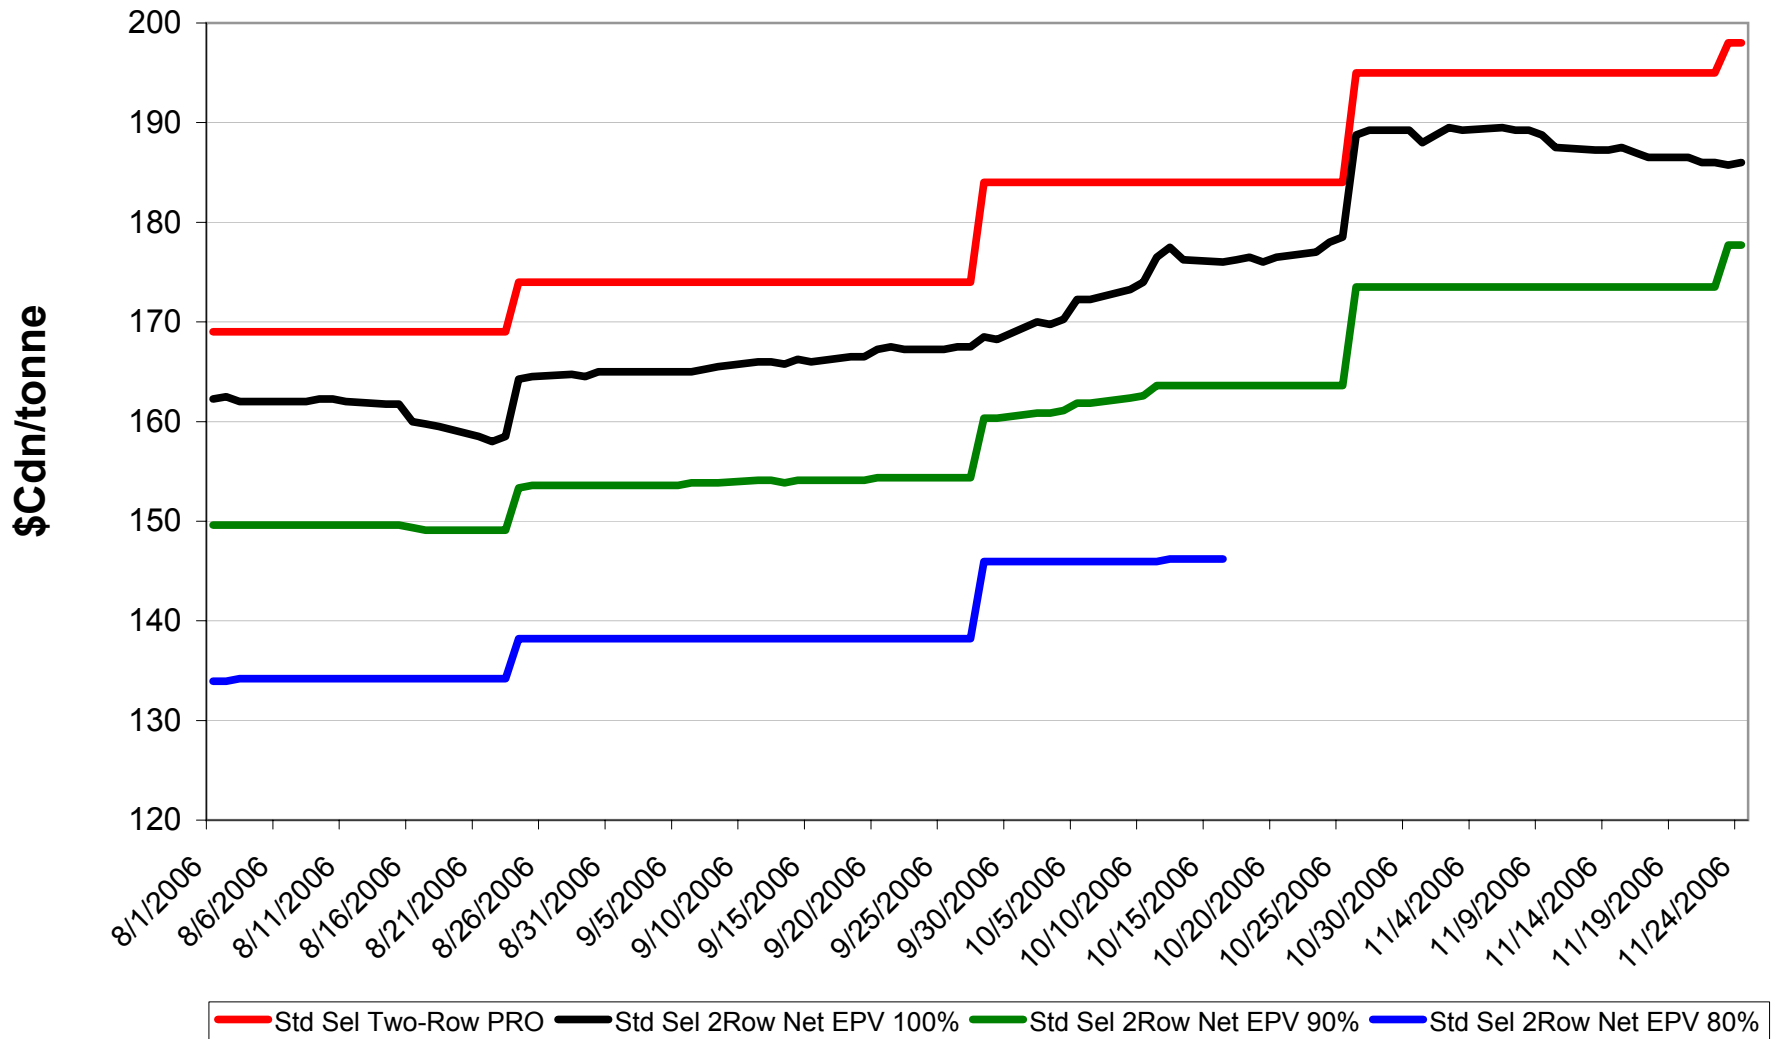

Sign up period: Aug. 01, 2006 to July 31, 2007

2006/07 1 CWRW Net EPVs

Sign up period: Aug. 01, 2006 to July 31, 2007

2006/07 1 CWSWS Net EPVs

Sign up period: Aug. 01, 2006 to July 31, 2007

2006/07 1 CWAD 13.0 Net EPVs

Sign up period: Aug. 1, 2006 to July 31, 2007

2006/07 1 CW Barley Net EPVs - Pool A

Sign up period: Aug. 01, 2006 to January 31, 2007

2006/07 Std Select Two-Row Net EPVs

Sign up period: Aug. 01, 2006 to July 31, 2007

2006/07 Std Select Six-Row Net EPVs

Sign up period: Aug. 01, 2006 to July 31, 2007