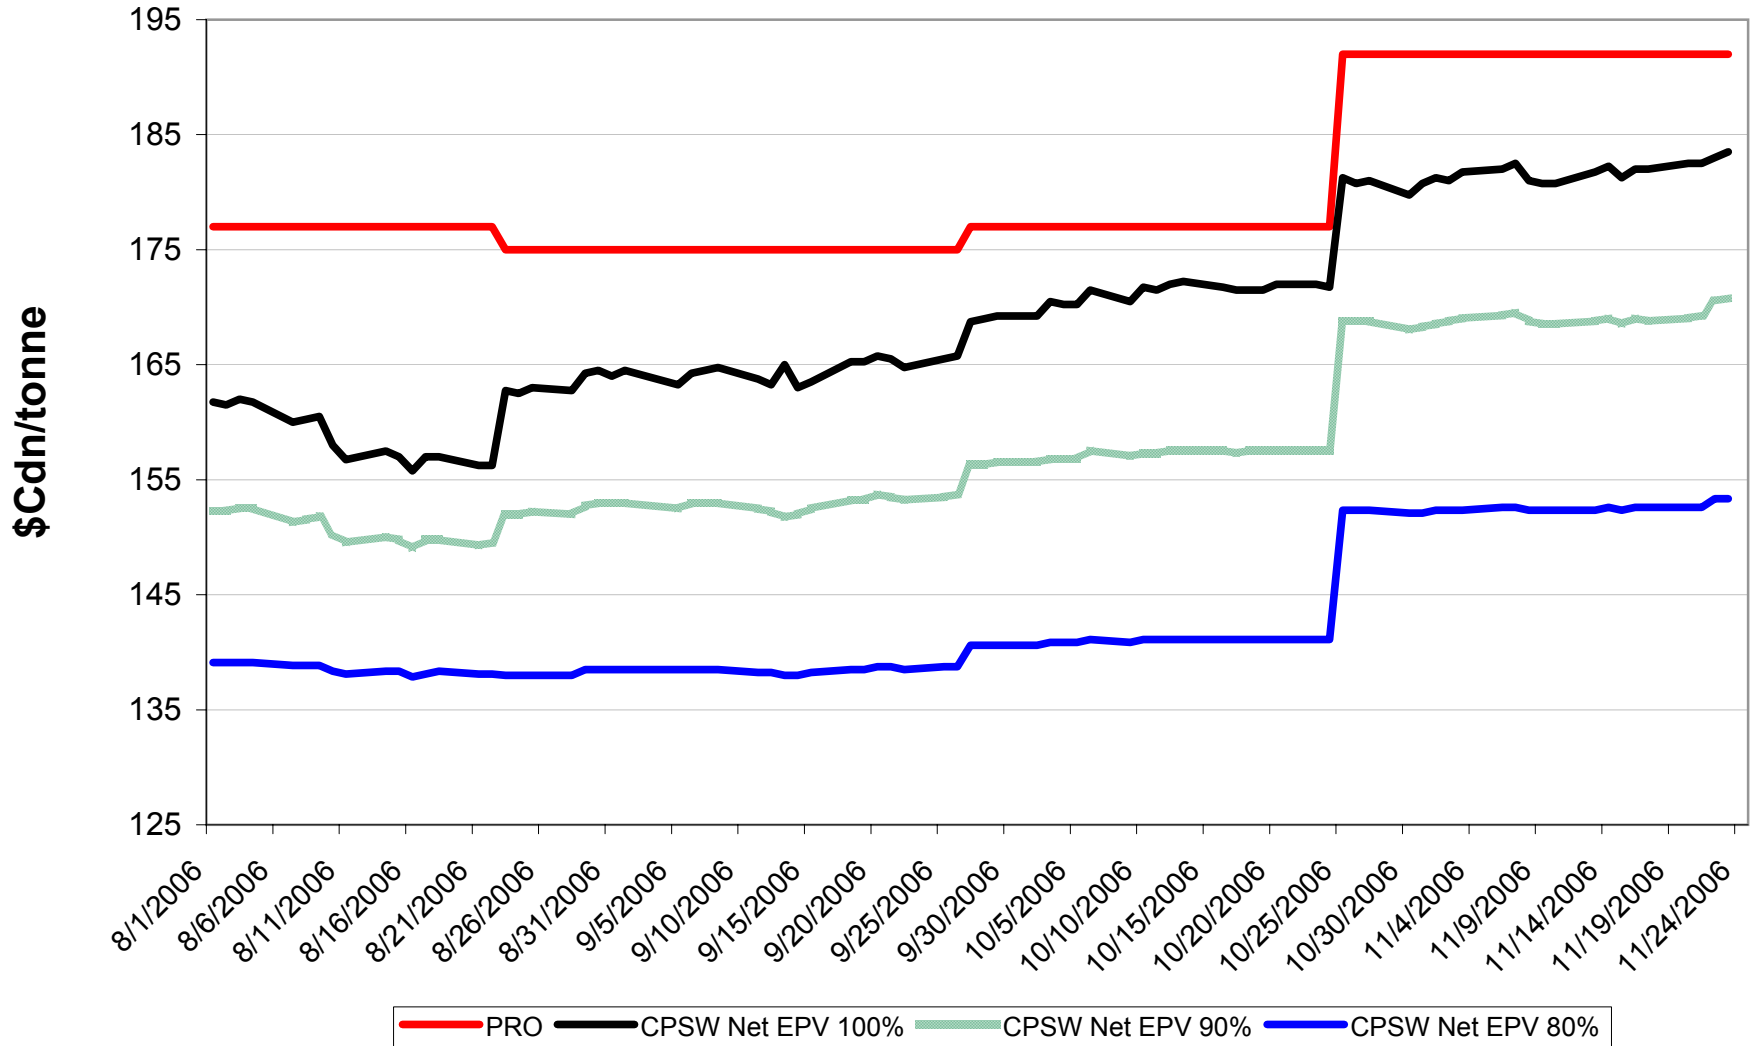

2006/07 1 CW Barley EPV Discounts - Pool A

Sign up period: Aug. 1, 2006 to January 31, 2007

2006/07 Selected Barley EPV Discounts

Sign up period: Aug. 1, 2006 to July 31, 2007

2006/07 1 CWRS 13.5 & 1 CWHWS 13.5 Net EPVs

Sign up period: Aug. 1, 2006 to July 31, 2007

2006/07 1 CWES Net EPVs

Sign up period: Aug. 01, 2006 to July 31, 2007

2006/07 1 CPSR Net EPVs

Sign up period: Aug. 01, 2006 to July 31, 2007

2006/07 1 CPSW Net EPVs

Sign up period: Aug. 01, 2006 to July 31, 2007

2006/07 1 CWRW Net EPVs

Sign up period: Aug. 01, 2006 to July 31, 2007

2006/07 1 CWSWS Net EPVs

Sign up period: Aug. 01, 2006 to July 31, 2007

2006/07 1 CWAD 13.0 Net EPVs

Sign up period: Aug. 1, 2006 to July 31, 2007

2006/07 1 CW Barley Net EPVs - Pool A

Sign up period: Aug. 01, 2006 to January 31, 2007

2006/07 Std Select Two-Row Net EPVs

Sign up period: Aug. 01, 2006 to July 31, 2007