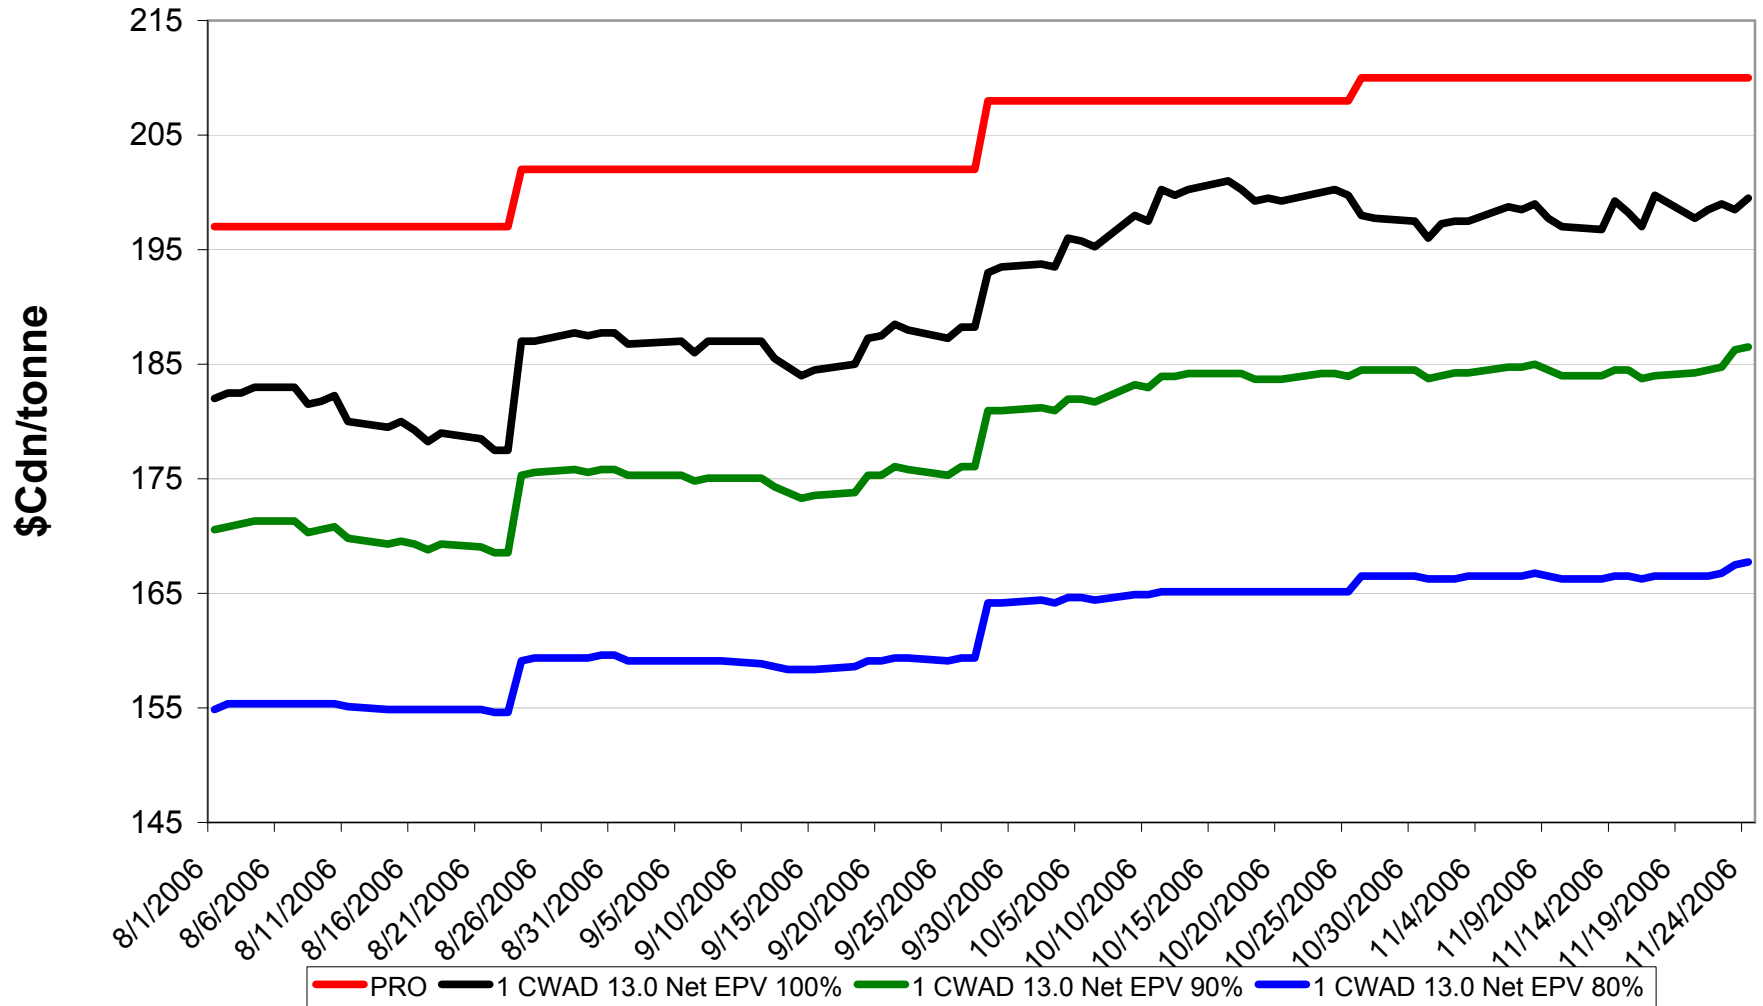

Sign up period: Aug. 1, 2006 to July 31, 2007

2006/07 1 CWES Net EPVs

Sign up period: Aug. 01, 2006 to July 31, 2007

2006/07 1 CPSR Net EPVs

Sign up period: Aug. 01, 2006 to July 31, 2007

2006/07 1 CPSW Net EPVs

Sign up period: Aug. 01, 2006 to July 31, 2007

2006/07 1 CWRW Net EPVs

Sign up period: Aug. 01, 2006 to July 31, 2007

2006/07 1 CWSWS Net EPVs

Sign up period: Aug. 01, 2006 to July 31, 2007

2006/07 1 CWAD 13.0 Net EPVs

Sign up period: Aug. 1, 2006 to July 31, 2007

2006/07 1 CW Barley Net EPVs - Pool A

Sign up period: Aug. 01, 2006 to January 31, 2007

2006/07 Std Select Two-Row Net EPVs

Sign up period: Aug. 01, 2006 to July 31, 2007

2006/07 Std Select Six-Row Net EPVs

Sign up period: Aug. 01, 2006 to July 31, 2007