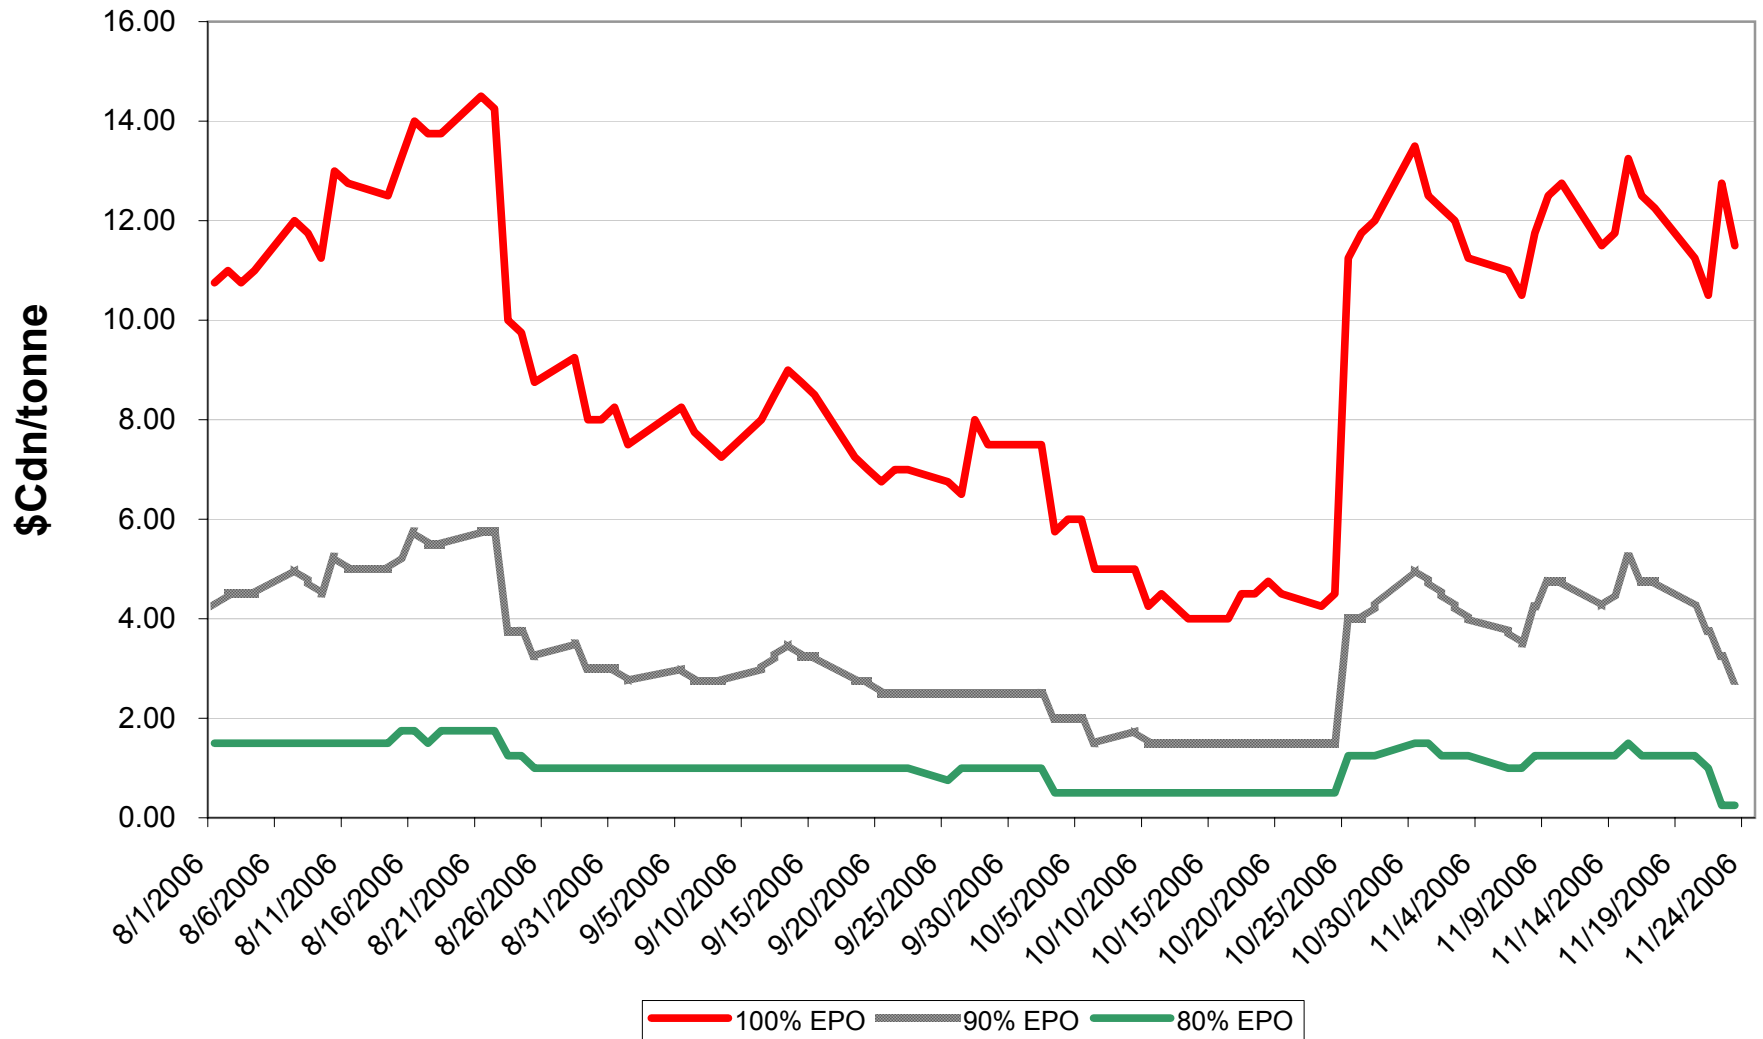

2006/07 1 CWRS 13.5 & 1 CWHWS 13.5 Wheat EPV Discounts

Sign up period: Aug. 01, 2006 to July 31, 2007

2006/07 1 CWES Wheat EPV Discounts

Sign up period: Aug. 01, 2006 to July 31, 2007

2006/07 1 CPRS, 1 CPSW & 1 CWRW Wheat EPV Discounts

Sign up period: Aug. 01, 2006 to July 31, 2007

2006/07 1 CWSWS EPV Discounts

Sign up period: Aug. 01, 2006 to July 31, 2007

2006/07 CW FEED Wheat EPV Discounts

Sign up period: Aug. 1, 2006 to July 31, 2007