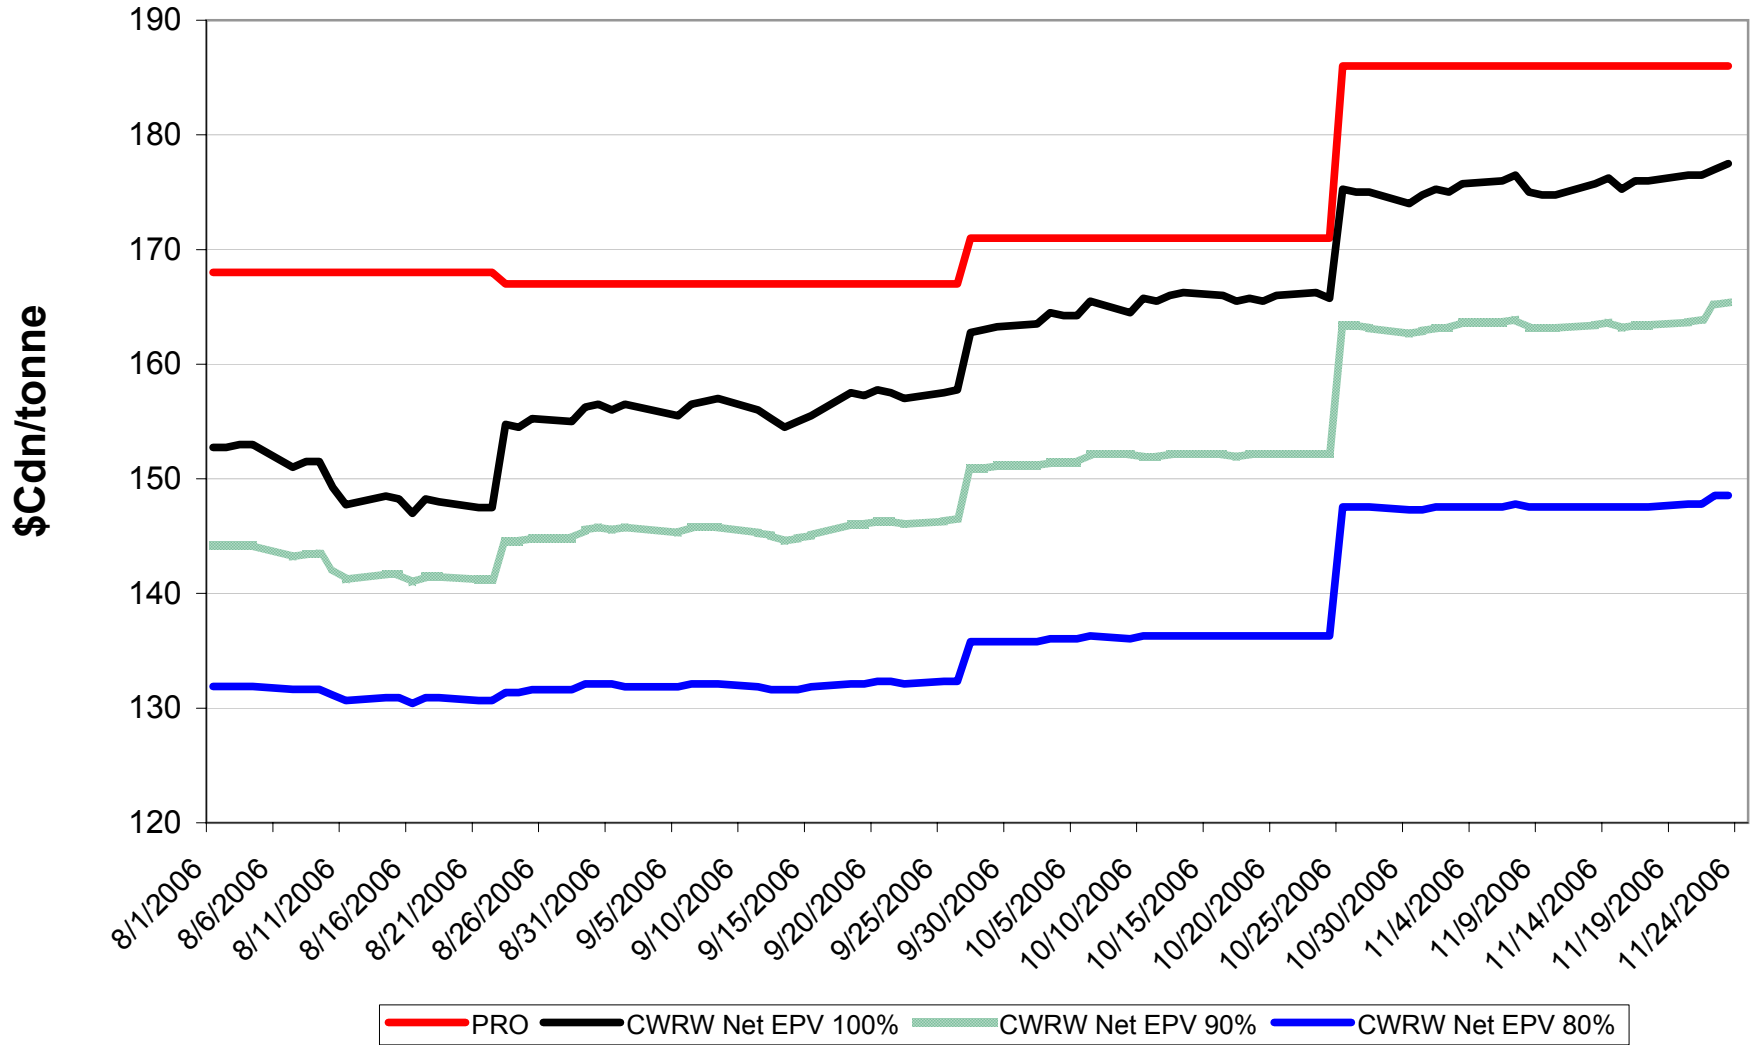

2006/07 1 CW Barley EPV Discounts - Pool A

Sign up period: Aug. 1, 2006 to January 31, 2007

2006/07 Selected Barley EPV Discounts

Sign up period: Aug. 1, 2006 to July 31, 2007

2006/07 1 CWRS 13.5 & 1 CWHWS 13.5 Net EPVs

Sign up period: Aug. 1, 2006 to July 31, 2007

2006/07 1 CWES Net EPVs

Sign up period: Aug. 01, 2006 to July 31, 2007

2006/07 1 CPSR Net EPVs

Sign up period: Aug. 01, 2006 to July 31, 2007

2006/07 1 CPSW Net EPVs

Sign up period: Aug. 01, 2006 to July 31, 2007

2006/07 1 CWRW Net EPVs

Sign up period: Aug. 01, 2006 to July 31, 2007

2006/07 1 CWSWS Net EPVs

Sign up period: Aug. 01, 2006 to July 31, 2007

2006/07 1 CWAD 13.0 Net EPVs

Sign up period: Aug. 1, 2006 to July 31, 2007

2006/07 1 CW Barley Net EPVs - Pool A

Sign up period: Aug. 01, 2006 to January 31, 2007

2006/07 Std Select Two-Row Net EPVs

Sign up period: Aug. 01, 2006 to July 31, 2007