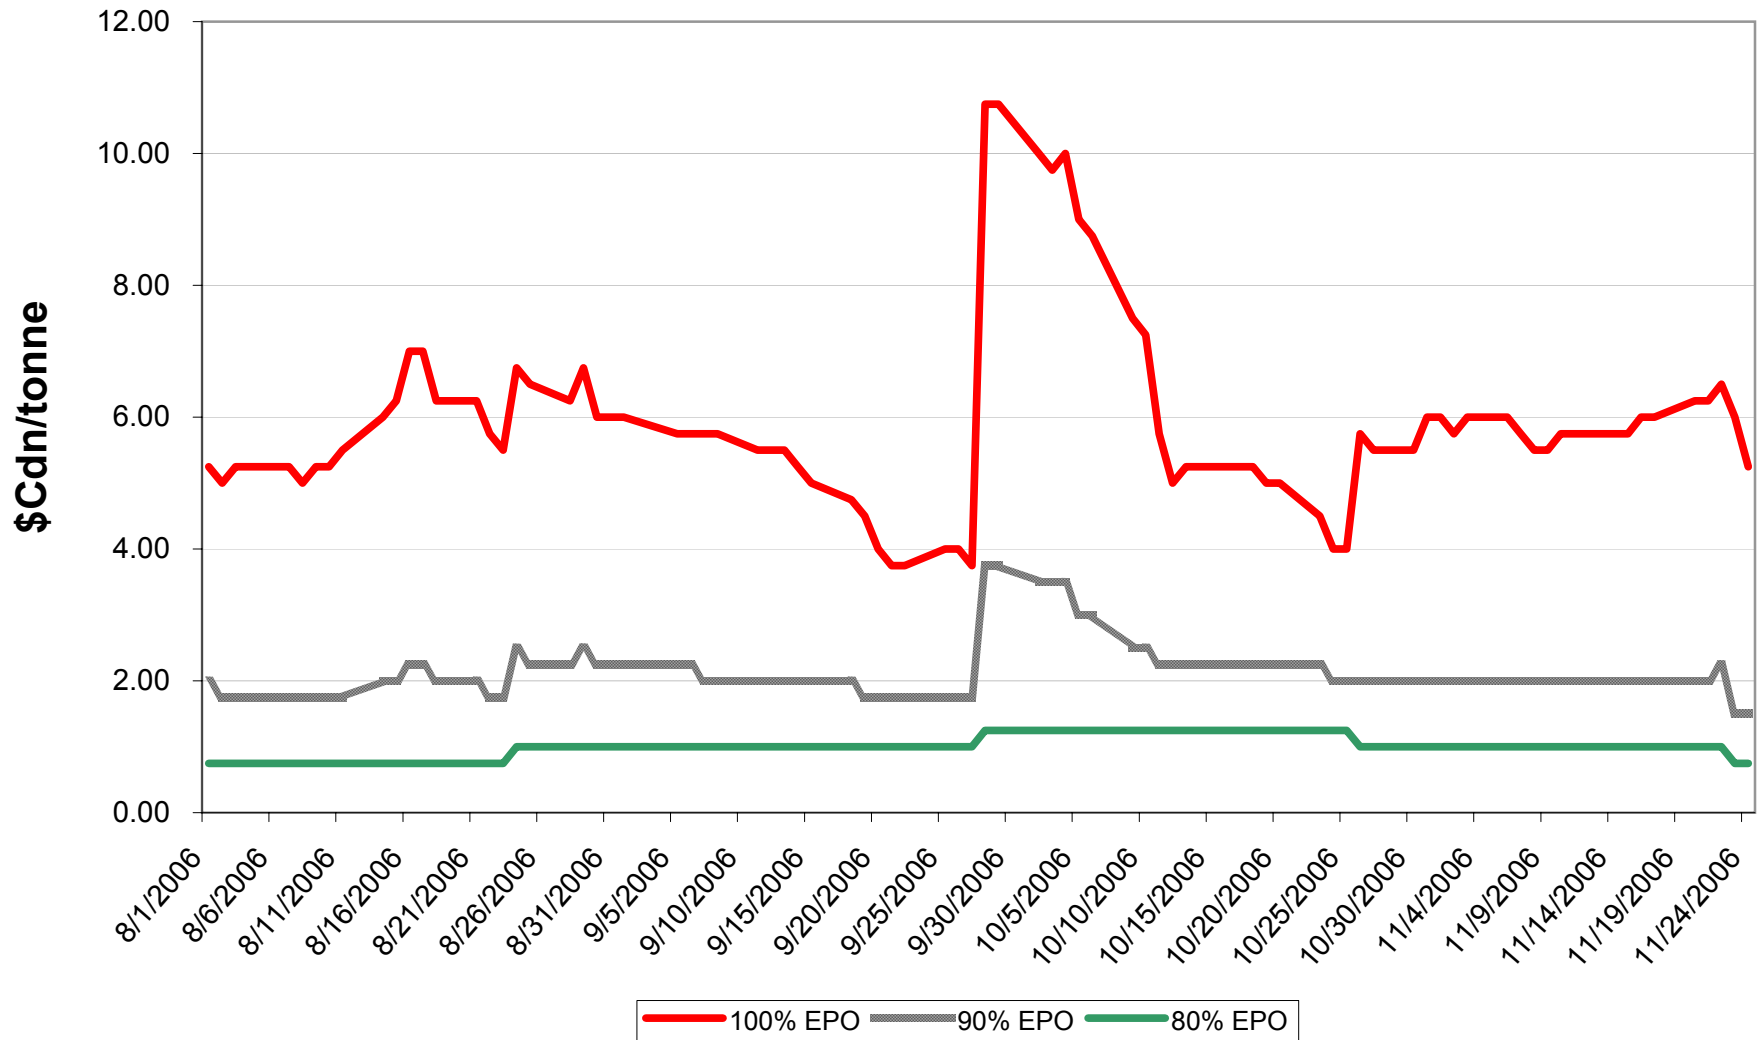

Sign up period: Aug. 01, 2006 to July 31, 2007

2006/07 1 CWSWS EPV Discounts

Sign up period: Aug. 01, 2006 to July 31, 2007

2006/07 CW FEED Wheat EPV Discounts

Sign up period: Aug. 1, 2006 to July 31, 2007

2006/07 1 CW Barley EPV Discounts - Pool A

Sign up period: Aug. 1, 2006 to January 31, 2007

2006/07 Selected Barley EPV Discounts

Sign up period: Aug. 1, 2006 to July 31, 2007

2006/07 1 CWRS 13.5 & 1 CWHWS 13.5 Net EPVs