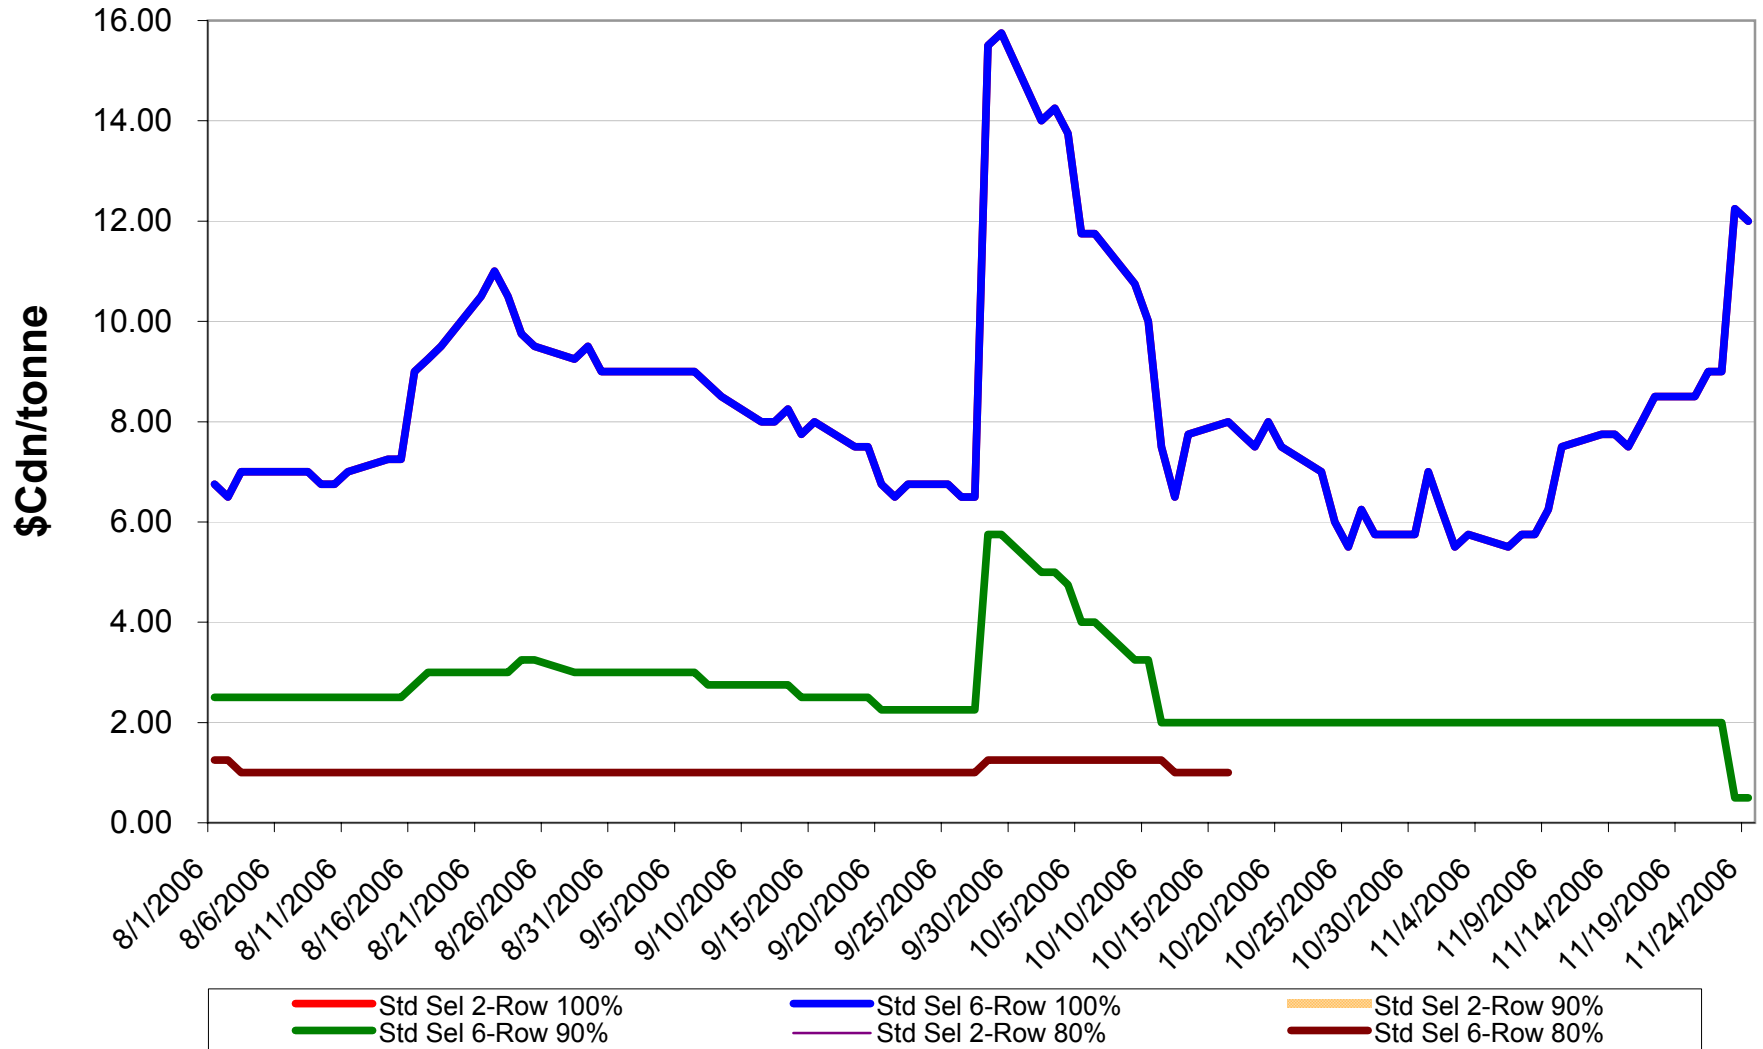

2006/07 1 CWAD 13.0 EPV Discounts

Sign up period: Aug. 1, 2006 to July 31, 2007

2006/07 4 CW CWAD Durum EPV Discounts

Sign up period: Aug. 1, 2006 to July 31, 2007

2006/07 5 CW CWAD Durum EPV Discounts

Sign up period: Aug 1, 2006 to July 31, 2007

2006/07 1 CW Barley EPV Discounts - Pool A

Sign up period: Aug. 1, 2006 to January 31, 2007

2006/07 Selected Barley EPV Discounts

Sign up period: Aug. 1, 2006 to July 31, 2007

2006/07 1 CWRS 13.5 & 1 CWHWS 13.5 Net EPVs

Sign up period: Aug. 1, 2006 to July 31, 2007

2006/07 1 CWES Net EPVs

Sign up period: Aug. 01, 2006 to July 31, 2007

2006/07 1 CPSR Net EPVs

Sign up period: Aug. 01, 2006 to July 31, 2007

2006/07 1 CPSW Net EPVs