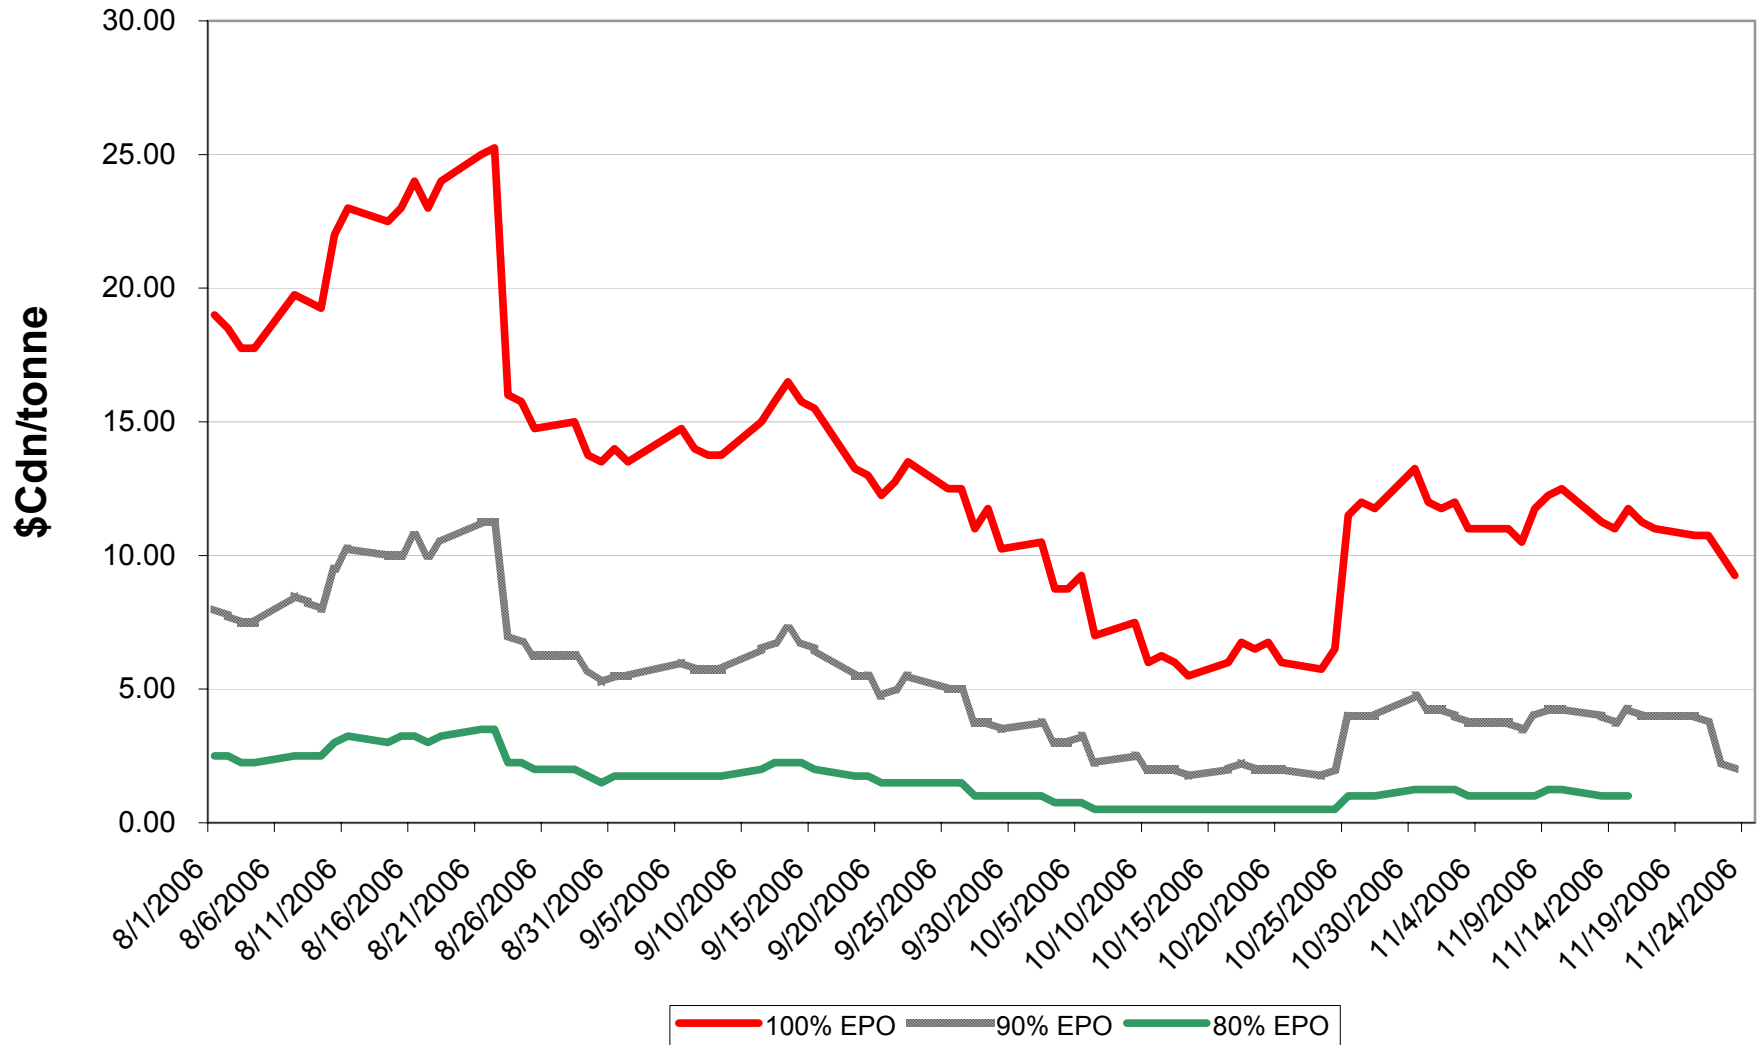

2006/07 1 CWRS 13.5 & 1 CWHWS 13.5 Wheat EPV Discounts

Sign up period: Aug. 01, 2006 to July 31, 2007

2006/07 1 CWES Wheat EPV Discounts

Sign up period: Aug. 01, 2006 to July 31, 2007

2006/07 1 CPRS, 1 CPSW & 1 CWRW Wheat EPV Discounts

Sign up period: Aug. 01, 2006 to July 31, 2007

2006/07 1 CWSWS EPV Discounts

Sign up period: Aug. 01, 2006 to July 31, 2007

2006/07 CW FEED Wheat EPV Discounts

Sign up period: Aug. 1, 2006 to July 31, 2007