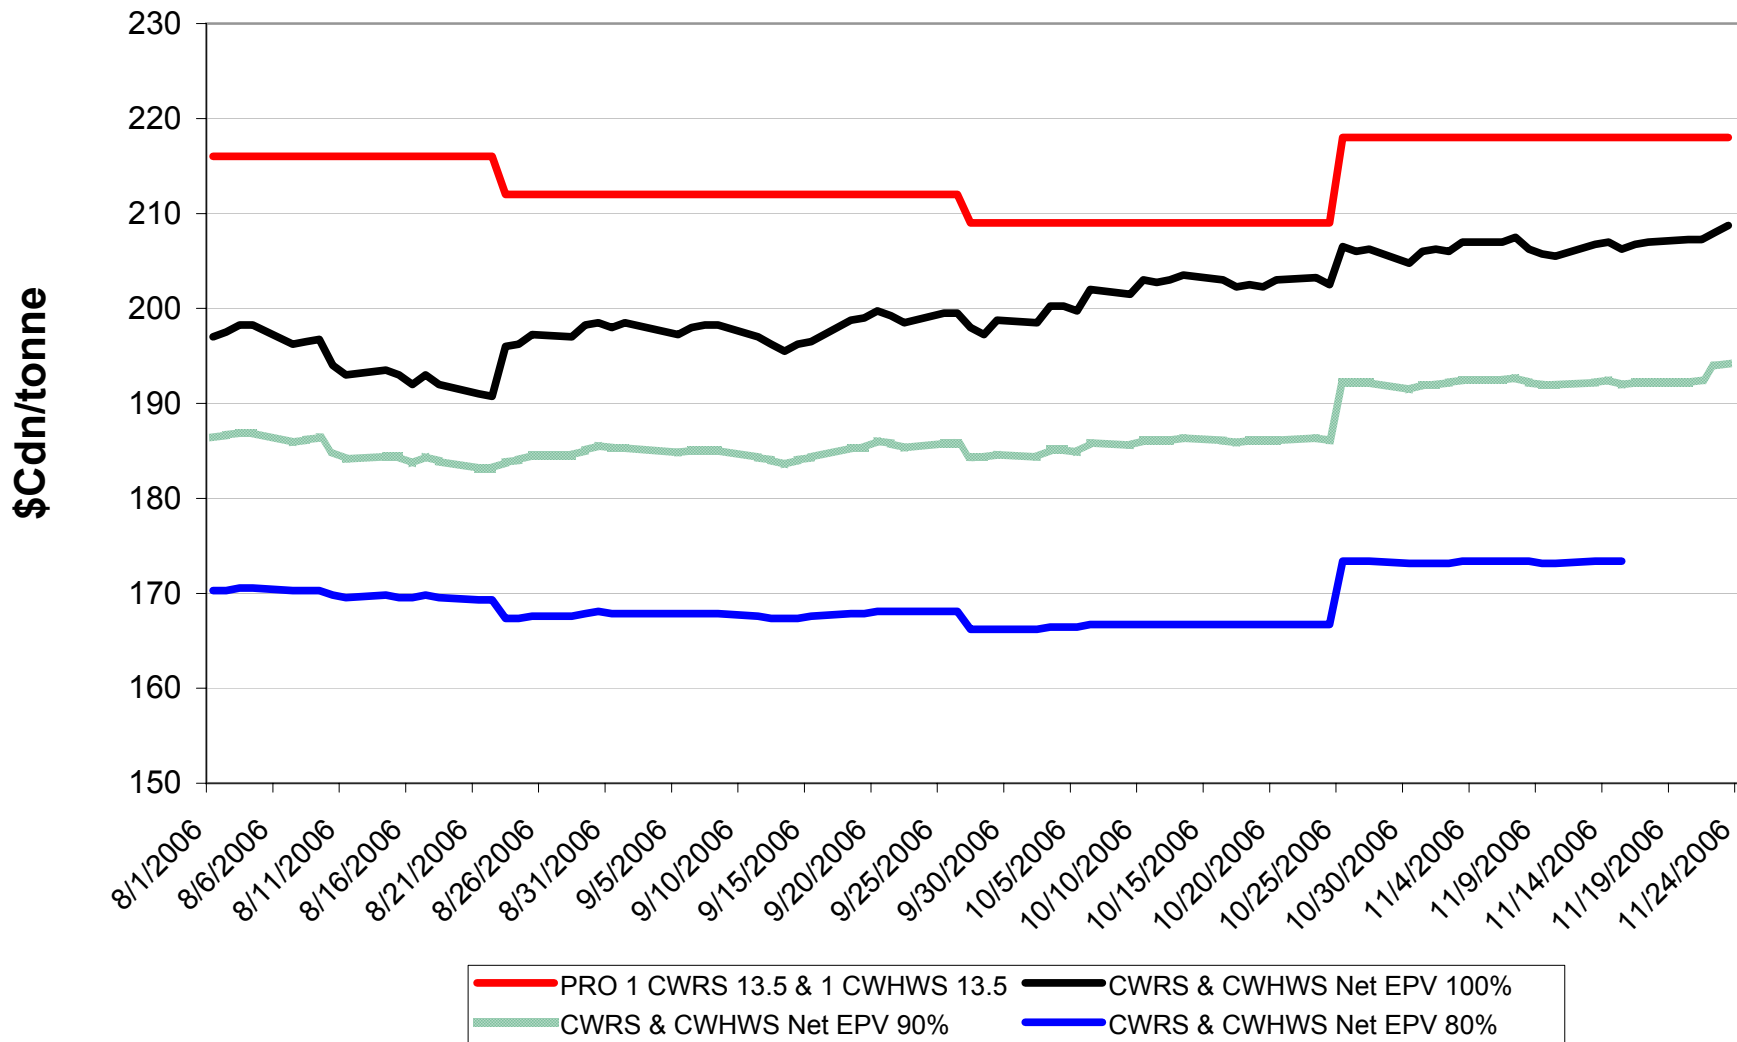

2006/07 1 CW Barley EPV Discounts - Pool A

Sign up period: Aug. 1, 2006 to January 31, 2007

2006/07 Selected Barley EPV Discounts

Sign up period: Aug. 1, 2006 to July 31, 2007

2006/07 1 CWRS 13.5 & 1 CWHWS 13.5 Net EPVs

Sign up period: Aug. 1, 2006 to July 31, 2007

2006/07 1 CWES Net EPVs

Sign up period: Aug. 01, 2006 to July 31, 2007

2006/07 1 CPSR Net EPVs

Sign up period: Aug. 01, 2006 to July 31, 2007

2006/07 1 CPSW Net EPVs

Sign up period: Aug. 01, 2006 to July 31, 2007

2006/07 1 CWRW Net EPVs

Sign up period: Aug. 01, 2006 to July 31, 2007

2006/07 1 CWSWS Net EPVs

Sign up period: Aug. 01, 2006 to July 31, 2007

2006/07 1 CWAD 13.0 Net EPVs