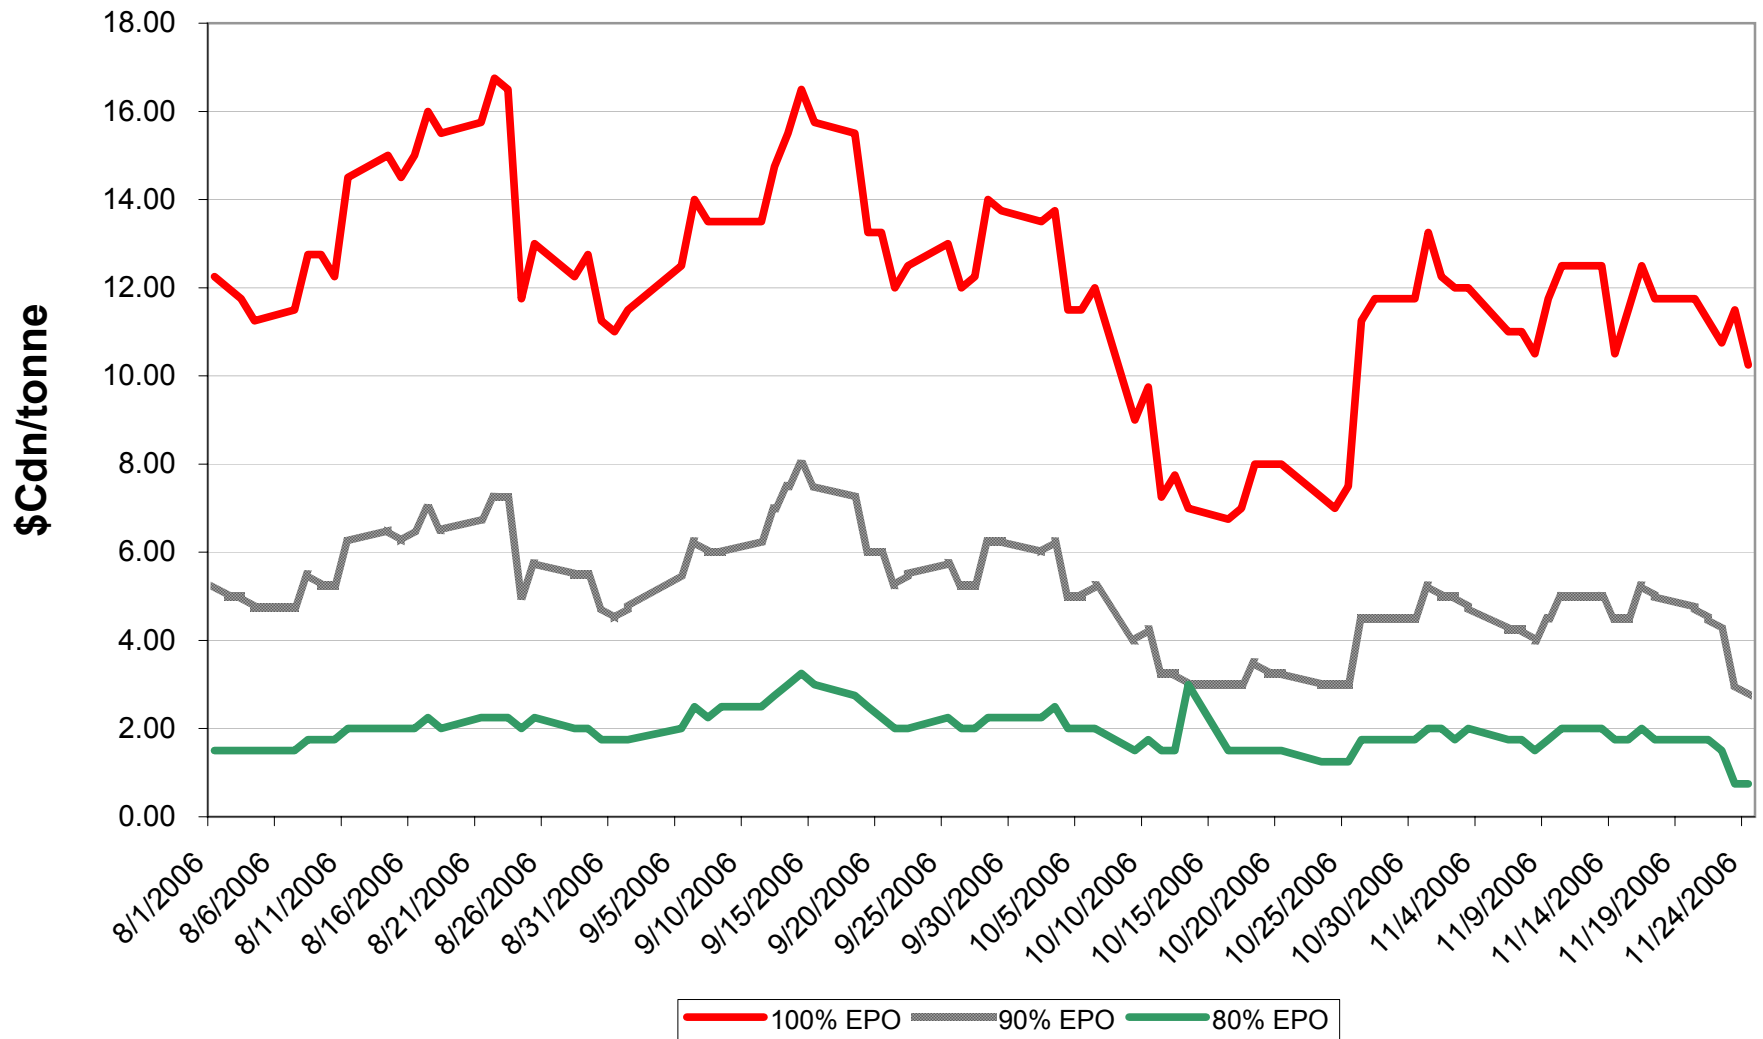

2006/07 1 CWRS 13.5 & 1 CWHWS 13.5 Wheat EPV Discounts

Sign up period: Aug. 01, 2006 to July 31, 2007

2006/07 1 CWES Wheat EPV Discounts

Sign up period: Aug. 01, 2006 to July 31, 2007

2006/07 1 CPRS, 1 CPSW & 1 CWRW Wheat EPV Discounts

Sign up period: Aug. 01, 2006 to July 31, 2007

2006/07 1 CWSWS EPV Discounts

Sign up period: Aug. 01, 2006 to July 31, 2007

2006/07 CW FEED Wheat EPV Discounts

Sign up period: Aug. 1, 2006 to July 31, 2007

2006/07 1 CWAD 13.0 EPV Discounts

Sign up period: Aug. 1, 2006 to July 31, 2007

2006/07 4 CW CWAD Durum EPV Discounts

Sign up period: Aug. 1, 2006 to July 31, 2007

2006/07 5 CW CWAD Durum EPV Discounts

Sign up period: Aug 1, 2006 to July 31, 2007

2006/07 1 CW Barley EPV Discounts - Pool A

Sign up period: Aug. 1, 2006 to January 31, 2007

2006/07 Selected Barley EPV Discounts

Sign up period: Aug. 1, 2006 to July 31, 2007

2006/07 1 CWRS 13.5 & 1 CWHWS 13.5 Net EPVs