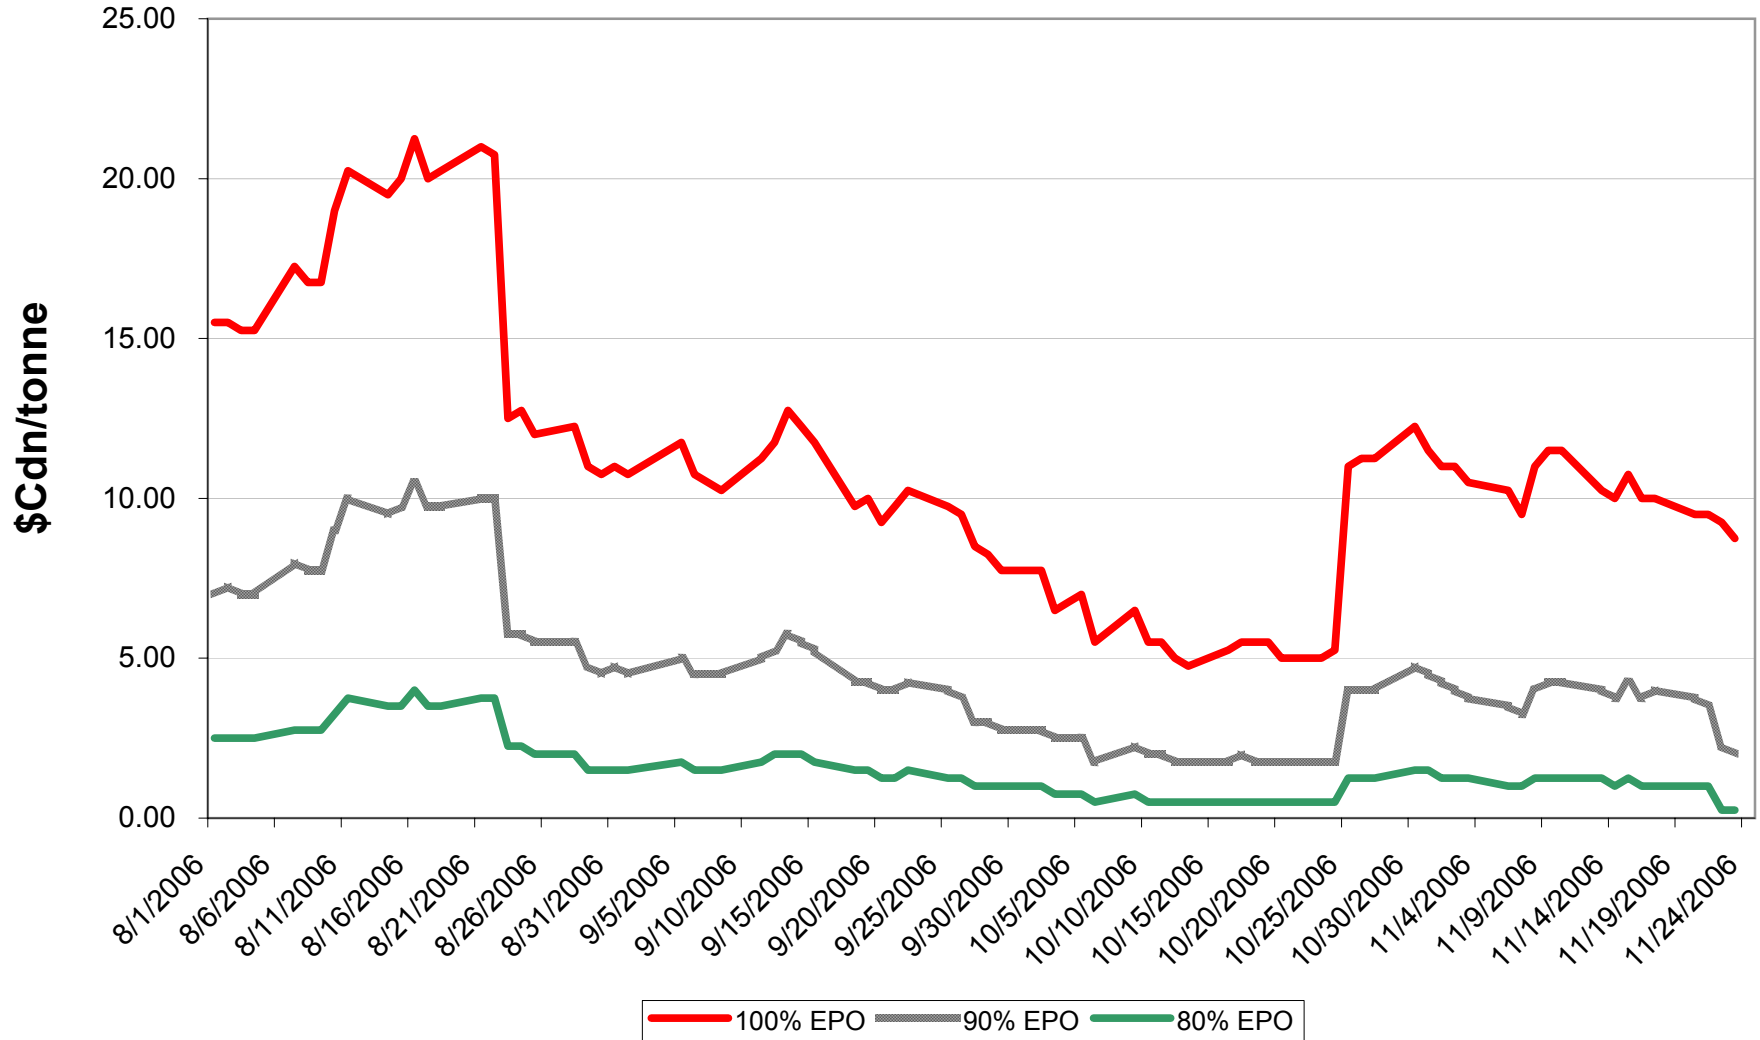

2006/07 1 CWRS 13.5 & 1 CWHWS 13.5 Wheat EPV Discounts

Sign up period: Aug. 01, 2006 to July 31, 2007

2006/07 1 CWES Wheat EPV Discounts

Sign up period: Aug. 01, 2006 to July 31, 2007

2006/07 1 CPRS, 1 CPSW & 1 CWRW Wheat EPV Discounts

Sign up period: Aug. 01, 2006 to July 31, 2007

2006/07 1 CWSWS EPV Discounts

Sign up period: Aug. 01, 2006 to July 31, 2007

2006/07 CW FEED Wheat EPV Discounts

Sign up period: Aug. 1, 2006 to July 31, 2007