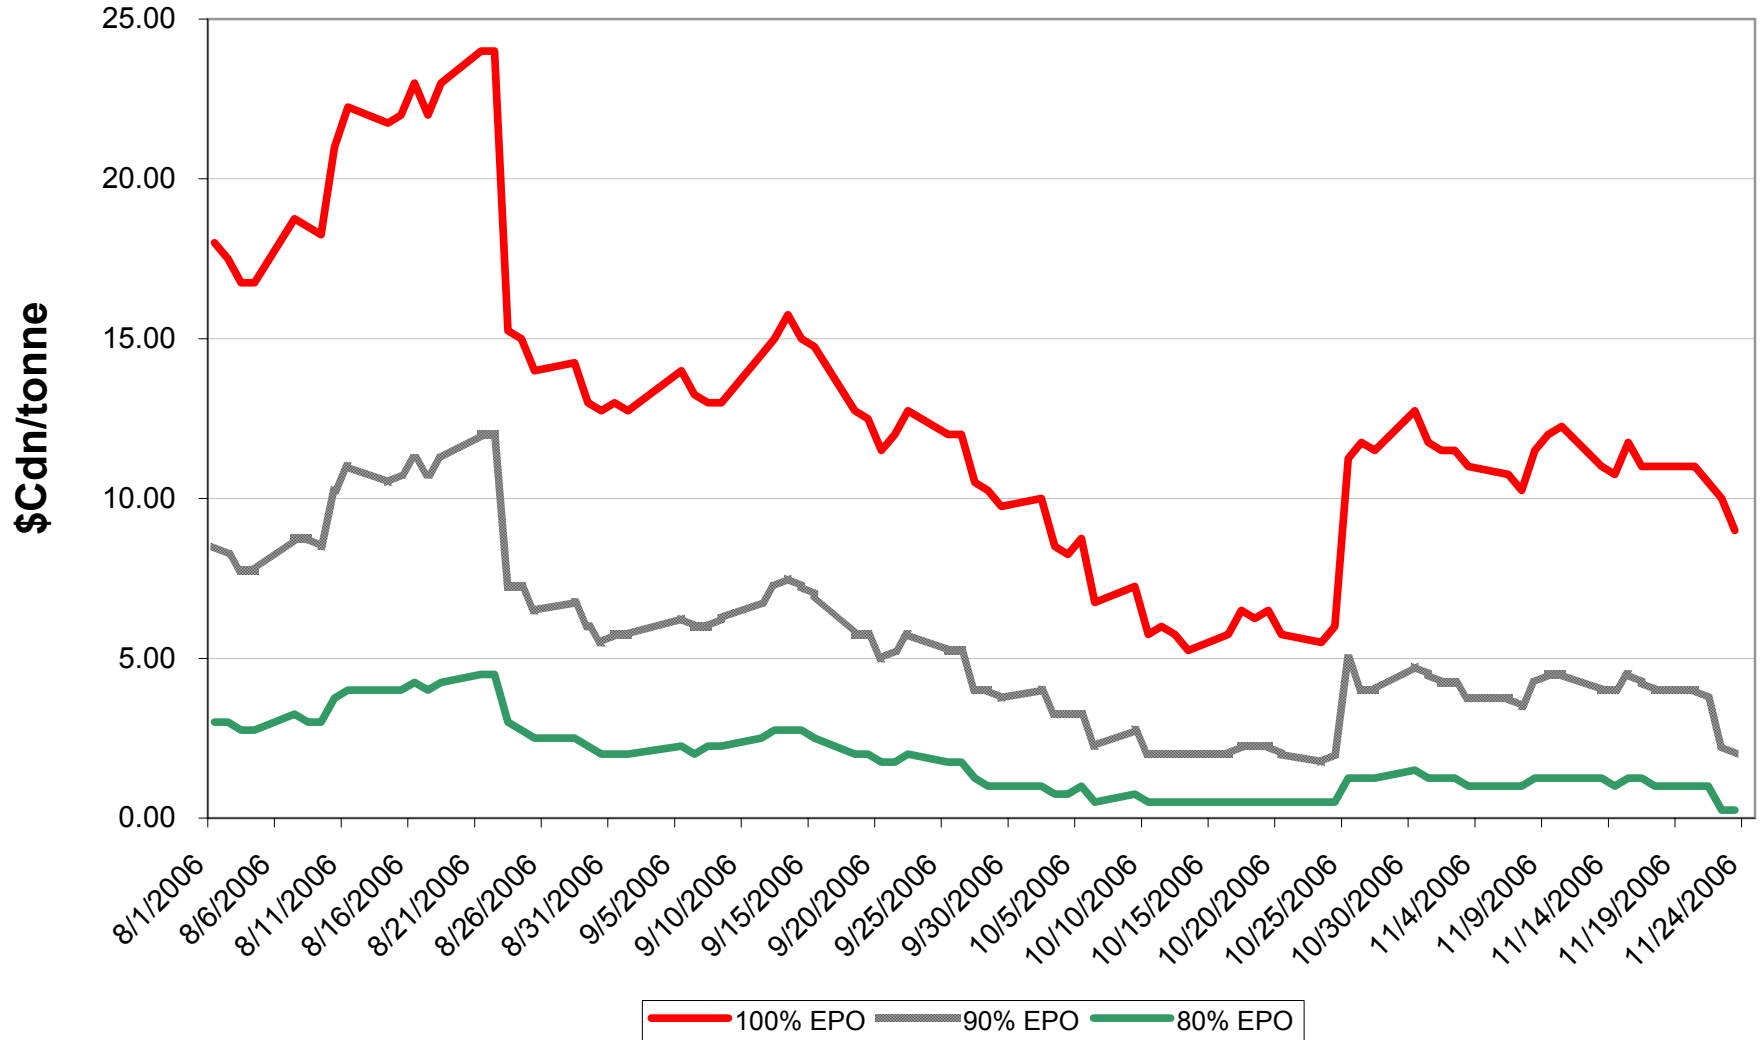

2006/07 1 CWRS 13.5 & 1 CWHWS 13.5 Wheat EPV Discounts

Sign up period: Aug. 01, 2006 to July 31, 2007

2006/07 1 CWES Wheat EPV Discounts

Sign up period: Aug. 01, 2006 to July 31, 2007

2006/07 1 CPRS, 1 CPSW & 1 CWRW Wheat EPV Discounts

Sign up period: Aug. 01, 2006 to July 31, 2007

2006/07 1 CWSWS EPV Discounts

Sign up period: Aug. 01, 2006 to July 31, 2007

2006/07 CW FEED Wheat EPV Discounts

Sign up period: Aug. 1, 2006 to July 31, 2007