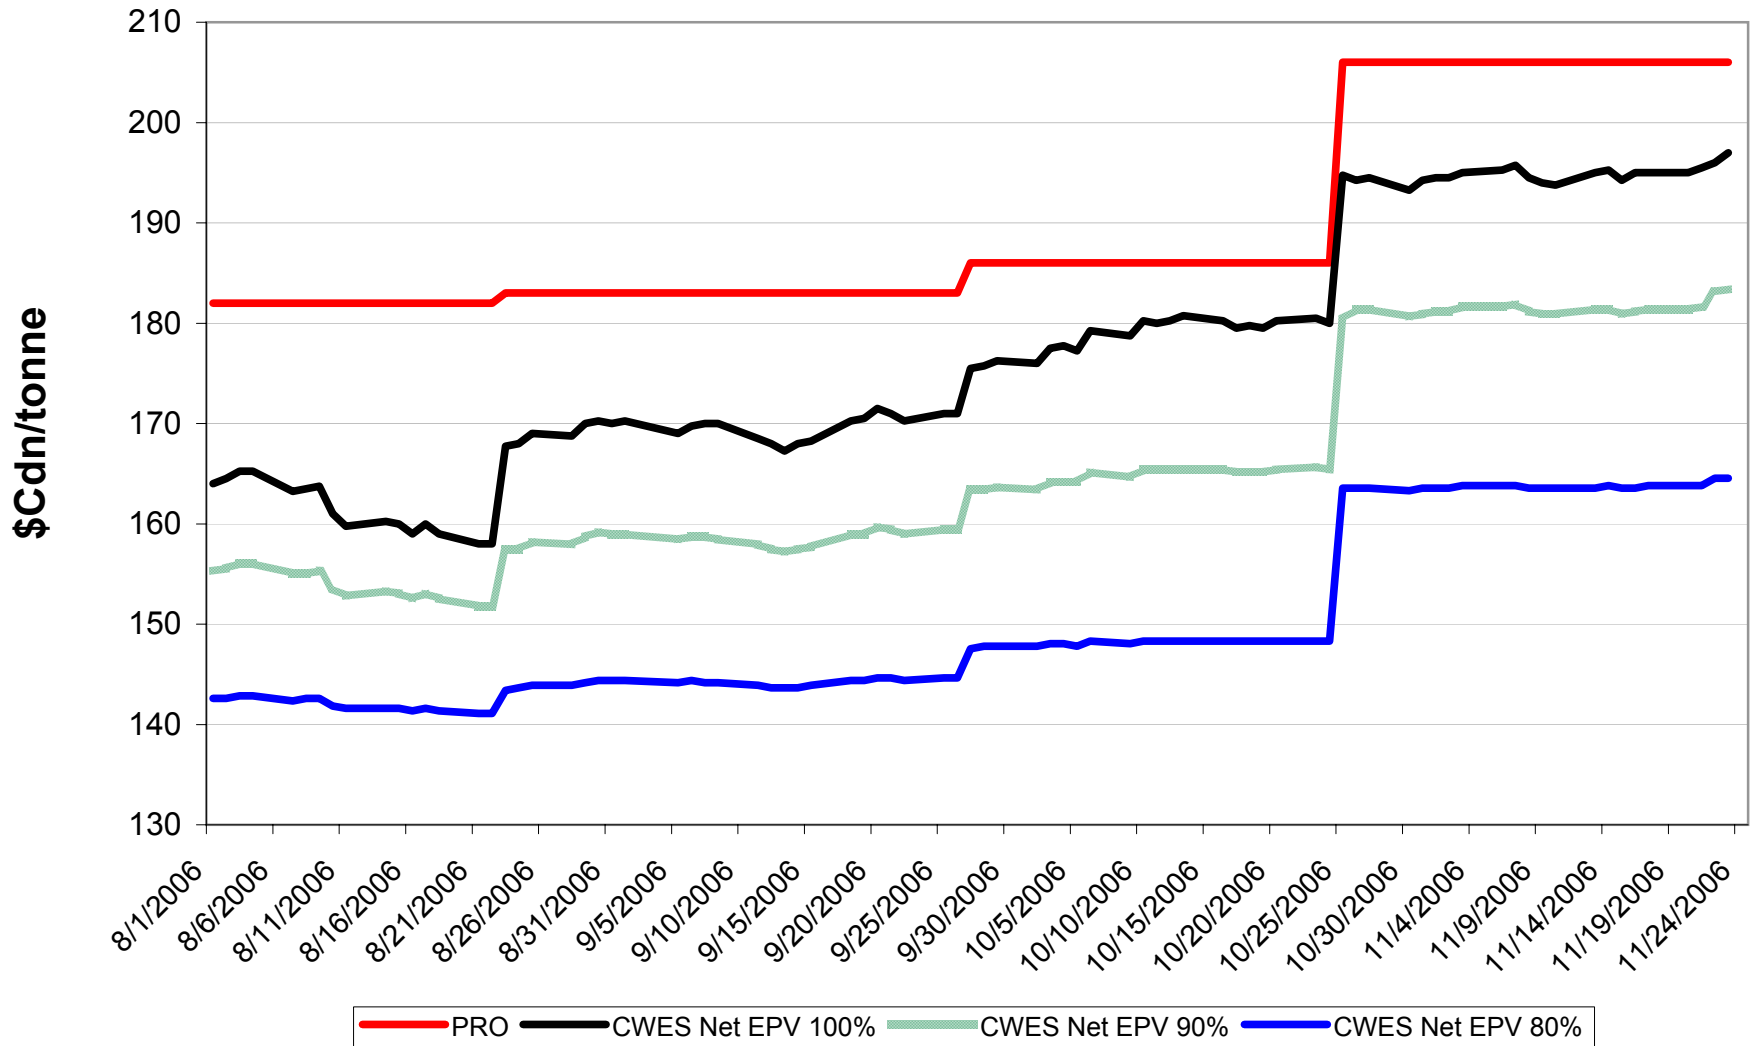

2006/07 1 CW Barley EPV Discounts - Pool A

Sign up period: Aug. 1, 2006 to January 31, 2007

2006/07 Selected Barley EPV Discounts

Sign up period: Aug. 1, 2006 to July 31, 2007

2006/07 1 CWRS 13.5 & 1 CWHWS 13.5 Net EPVs

Sign up period: Aug. 1, 2006 to July 31, 2007

2006/07 1 CWES Net EPVs

Sign up period: Aug. 01, 2006 to July 31, 2007

2006/07 1 CPSR Net EPVs

Sign up period: Aug. 01, 2006 to July 31, 2007

2006/07 1 CPSW Net EPVs

Sign up period: Aug. 01, 2006 to July 31, 2007

2006/07 1 CWRW Net EPVs

Sign up period: Aug. 01, 2006 to July 31, 2007

2006/07 1 CWSWS Net EPVs

Sign up period: Aug. 01, 2006 to July 31, 2007

2006/07 1 CWAD 13.0 Net EPVs