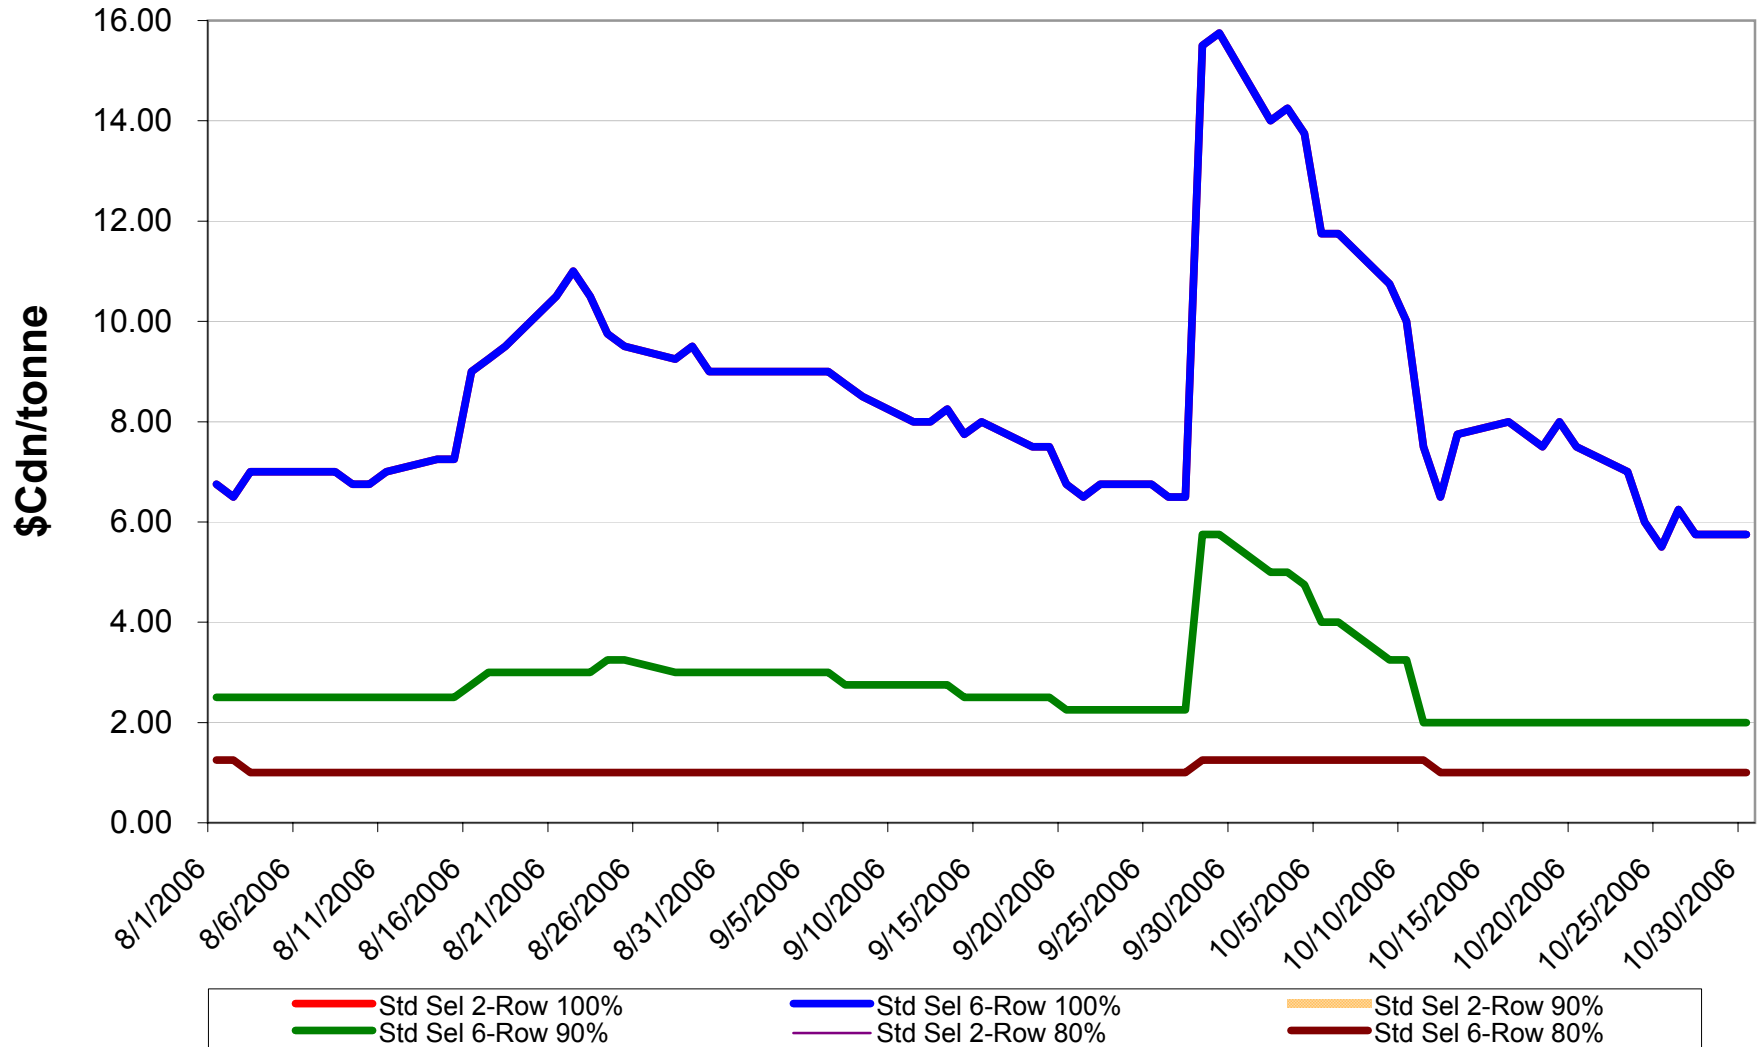

2006/07 1 CWAD 13.0 EPV Discounts

Sign up period: Aug. 1, 2006 to July 31, 2007

2006/07 4 CW CWAD Durum EPV Discounts

Sign up period: Aug. 1, 2006 to July 31, 2007

2006/07 5 CW CWAD Durum EPV Discounts

Sign up period: Aug 1, 2006 to July 31, 2007

2006/07 1 CW Barley EPV Discounts - Pool A

Sign up period: Aug. 1, 2006 to January 31, 2007

2006/07 Selected Barley EPV Discounts

Sign up period: Aug. 1, 2006 to July 31, 2007

2006/07 1 CWRS 13.5 & 1 CWHWS 13.5 Net EPVs

Sign up period: Aug. 1, 2006 to July 31, 2007

2006/07 1 CWES Net EPVs

Sign up period: Aug. 01, 2006 to July 31, 2007

2006/07 1 CPSR Net EPVs

Sign up period: Aug. 01, 2006 to July 31, 2007

2006/07 1 CPSW Net EPVs