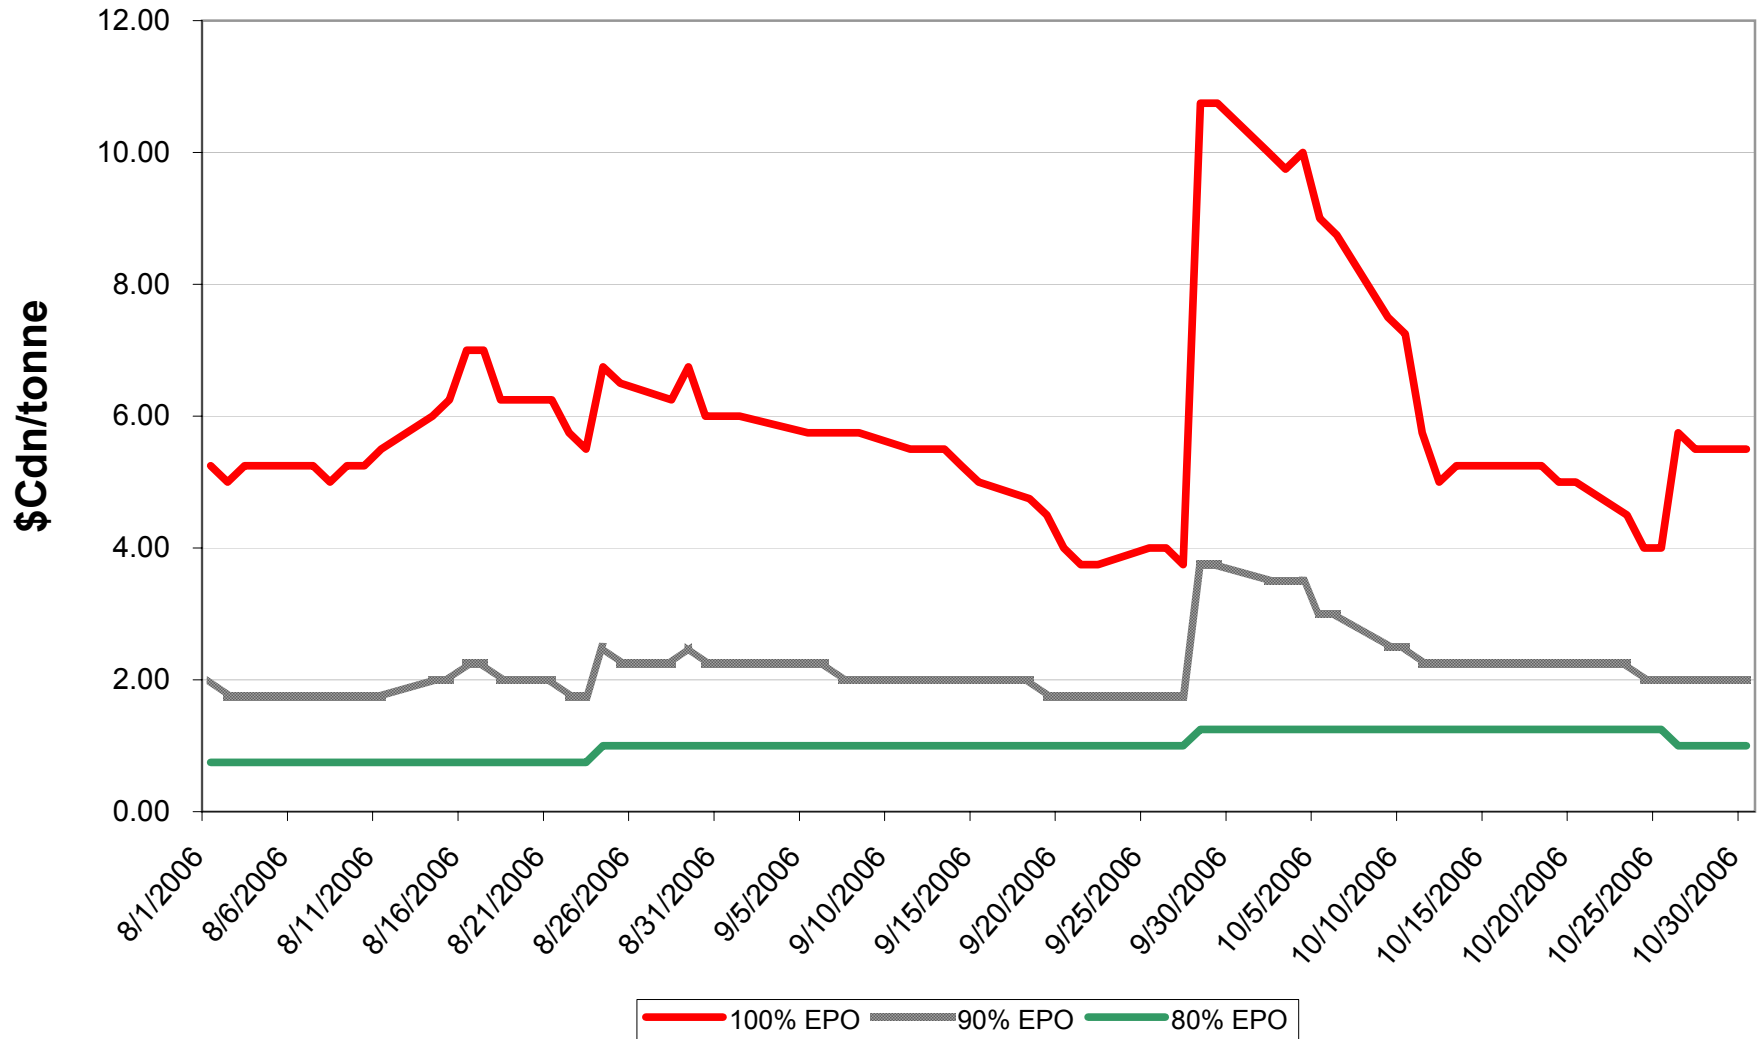

Sign up period: Aug. 01, 2006 to July 31, 2007

2006/07 1 CWSWS EPV Discounts

Sign up period: Aug. 01, 2006 to July 31, 2007

2006/07 CW FEED Wheat EPV Discounts

Sign up period: Aug. 1, 2006 to July 31, 2007

2006/07 1 CW Barley EPV Discounts - Pool A

Sign up period: Aug. 1, 2006 to January 31, 2007

2006/07 Selected Barley EPV Discounts

Sign up period: Aug. 1, 2006 to July 31, 2007

2006/07 1 CWRS 13.5 & 1 CWHWS 13.5 Net EPVs