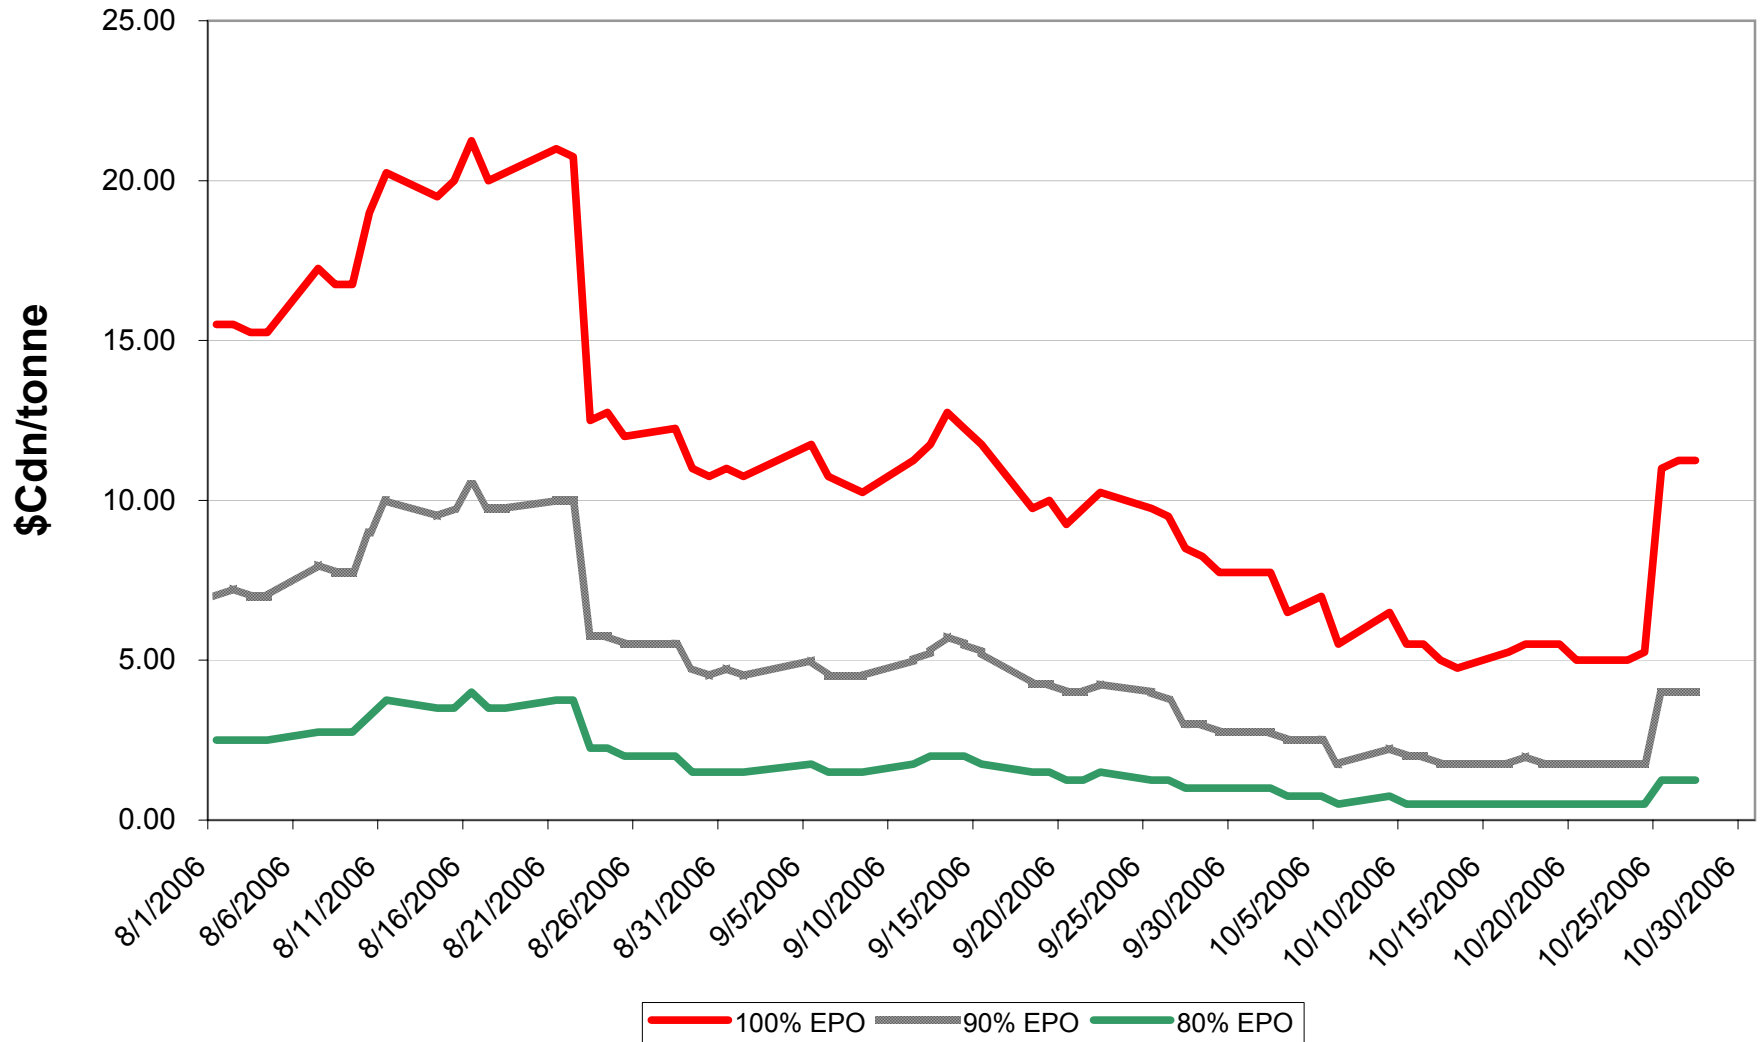

2006/07 1 CWRS 13.5 & 1 CWHWS 13.5 Wheat EPV Discounts

Sign up period: Aug. 01, 2006 to July 31, 2007

2006/07 1 CWES Wheat EPV Discounts

Sign up period: Aug. 01, 2006 to July 31, 2007

2006/07 1 CPRS, 1 CPSW & 1 CWRW Wheat EPV Discounts

Sign up period: Aug. 01, 2006 to July 31, 2007

2006/07 1 CWSWS EPV Discounts

Sign up period: Aug. 01, 2006 to July 31, 2007

2006/07 CW FEED Wheat EPV Discounts

Sign up period: Aug. 1, 2006 to July 31, 2007