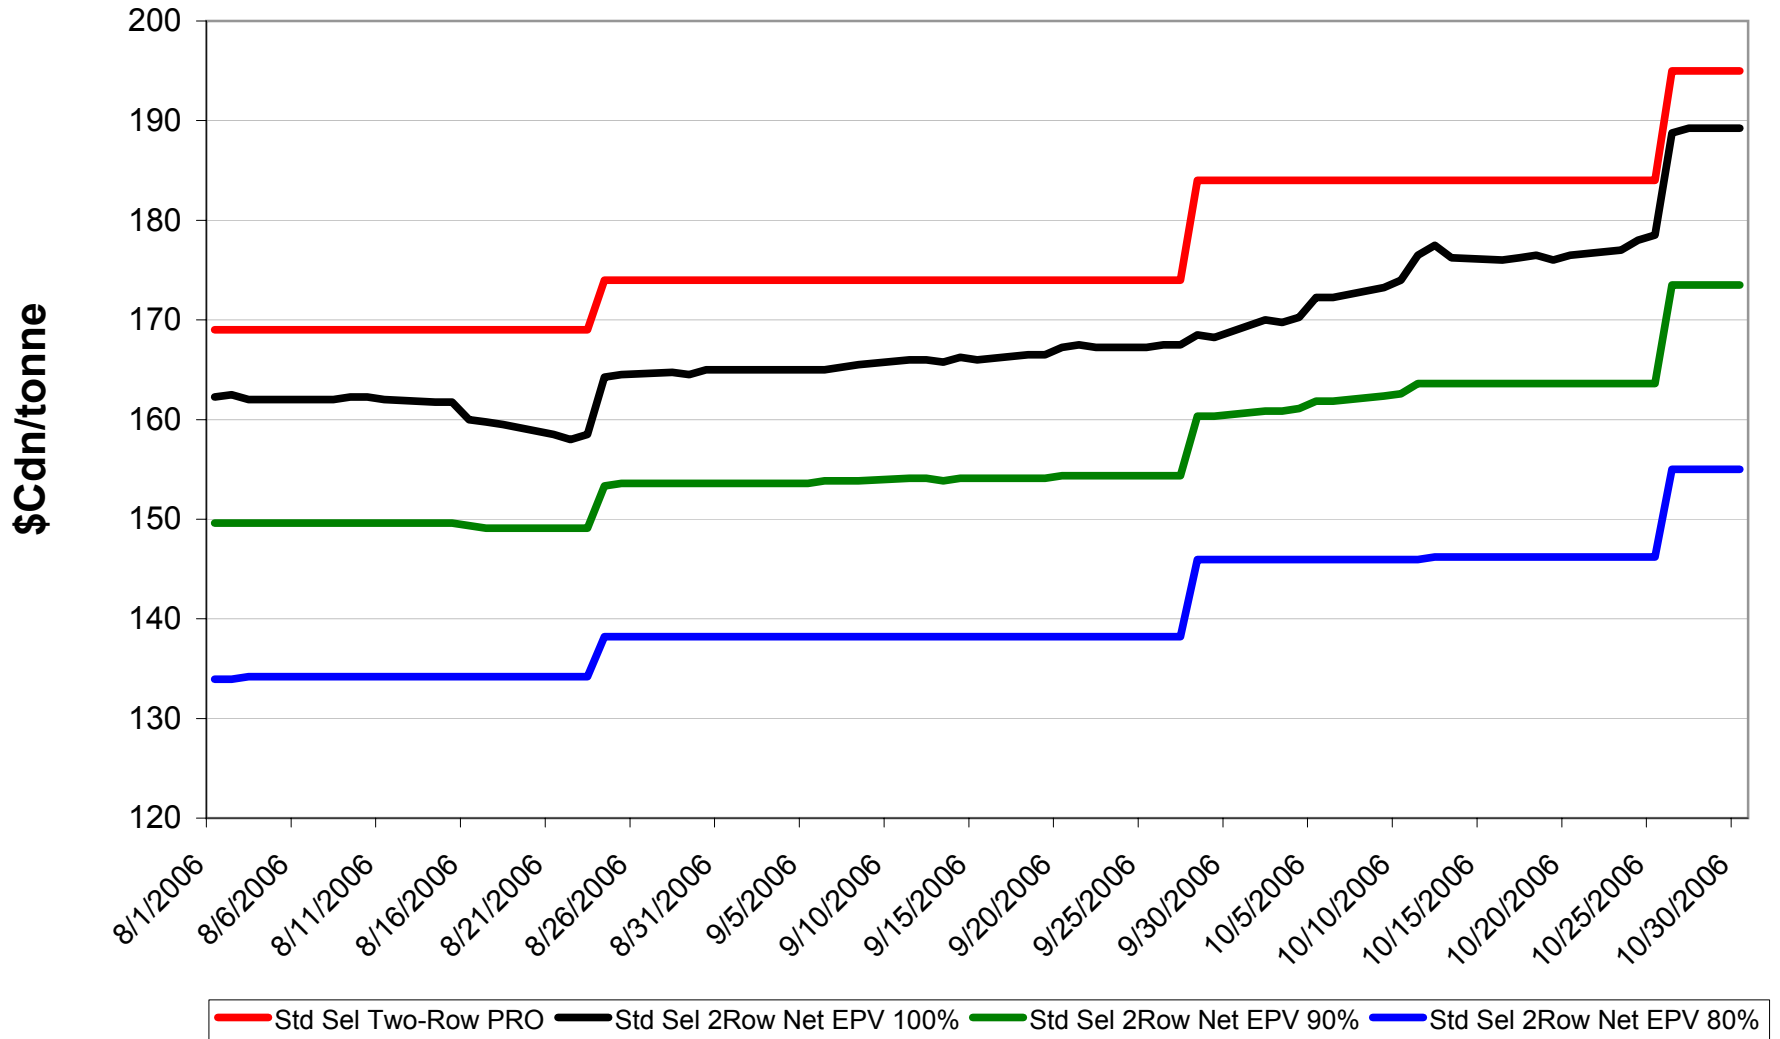

Sign up period: Aug. 01, 2006 to July 31, 2007

2006/07 1 CWRW Net EPVs

Sign up period: Aug. 01, 2006 to July 31, 2007

2006/07 1 CWSWS Net EPVs

Sign up period: Aug. 01, 2006 to July 31, 2007

2006/07 1 CWAD 13.0 Net EPVs

Sign up period: Aug. 1, 2006 to July 31, 2007

2006/07 1 CW Barley Net EPVs - Pool A

Sign up period: Aug. 01, 2006 to January 31, 2007

2006/07 Std Select Two-Row Net EPVs

Sign up period: Aug. 01, 2006 to July 31, 2007

2006/07 Std Select Six-Row Net EPVs

Sign up period: Aug. 01, 2006 to July 31, 2007