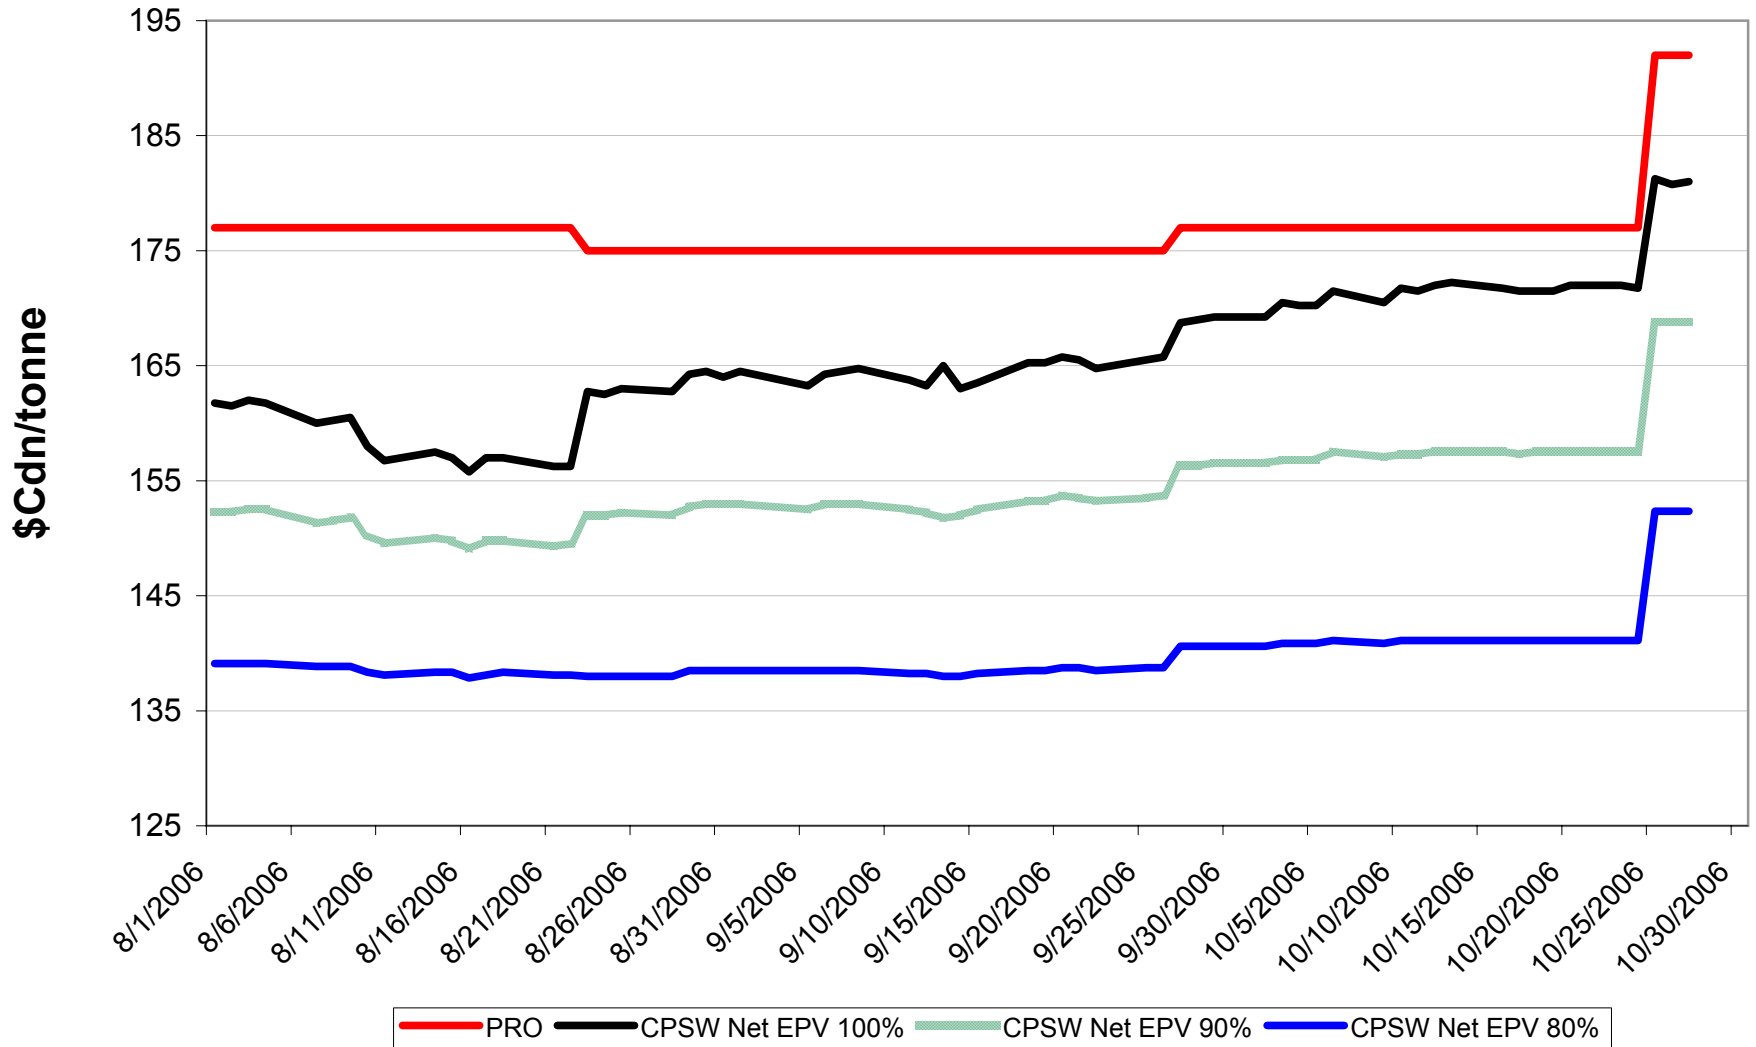

2006/07 1 CW Barley EPV Discounts - Pool A

Sign up period: Aug. 1, 2006 to January 31, 2007

2006/07 Selected Barley EPV Discounts

Sign up period: Aug. 1, 2006 to July 31, 2007

2006/07 1 CWRS 13.5 & 1 CWHWS 13.5 Net EPVs

Sign up period: Aug. 1, 2006 to July 31, 2007

2006/07 1 CWES Net EPVs

Sign up period: Aug. 01, 2006 to July 31, 2007

2006/07 1 CPSR Net EPVs

Sign up period: Aug. 01, 2006 to July 31, 2007

2006/07 1 CPSW Net EPVs

Sign up period: Aug. 01, 2006 to July 31, 2007

2006/07 1 CWRW Net EPVs

Sign up period: Aug. 01, 2006 to July 31, 2007

2006/07 1 CWSWS Net EPVs

Sign up period: Aug. 01, 2006 to July 31, 2007

2006/07 1 CWAD 13.0 Net EPVs

Sign up period: Aug. 1, 2006 to July 31, 2007

2006/07 1 CW Barley Net EPVs - Pool A

Sign up period: Aug. 01, 2006 to January 31, 2007

2006/07 Std Select Two-Row Net EPVs

Sign up period: Aug. 01, 2006 to July 31, 2007