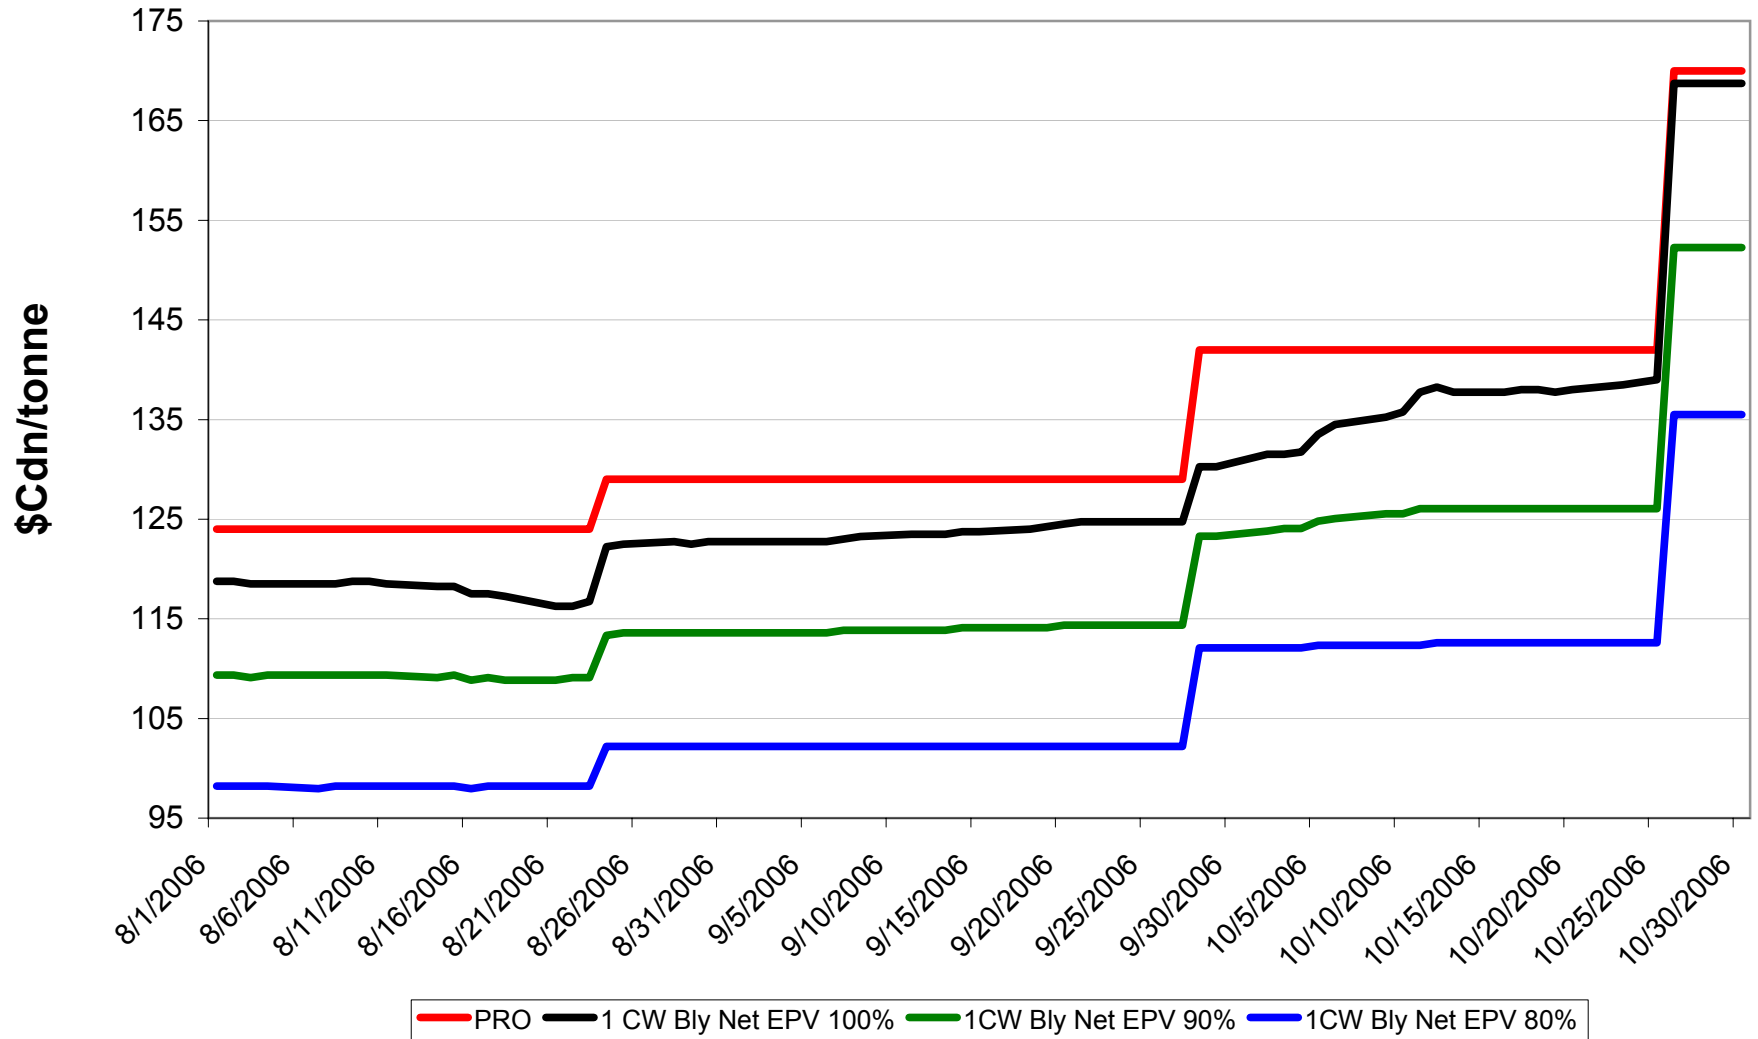

Sign up period: Aug. 1, 2006 to July 31, 2007

2006/07 1 CWES Net EPVs

Sign up period: Aug. 01, 2006 to July 31, 2007

2006/07 1 CPSR Net EPVs

Sign up period: Aug. 01, 2006 to July 31, 2007

2006/07 1 CPSW Net EPVs

Sign up period: Aug. 01, 2006 to July 31, 2007

2006/07 1 CWRW Net EPVs

Sign up period: Aug. 01, 2006 to July 31, 2007

2006/07 1 CWSWS Net EPVs

Sign up period: Aug. 01, 2006 to July 31, 2007

2006/07 1 CWAD 13.0 Net EPVs

Sign up period: Aug. 1, 2006 to July 31, 2007

2006/07 1 CW Barley Net EPVs - Pool A

Sign up period: Aug. 01, 2006 to January 31, 2007

2006/07 Std Select Two-Row Net EPVs

Sign up period: Aug. 01, 2006 to July 31, 2007

2006/07 Std Select Six-Row Net EPVs

Sign up period: Aug. 01, 2006 to July 31, 2007