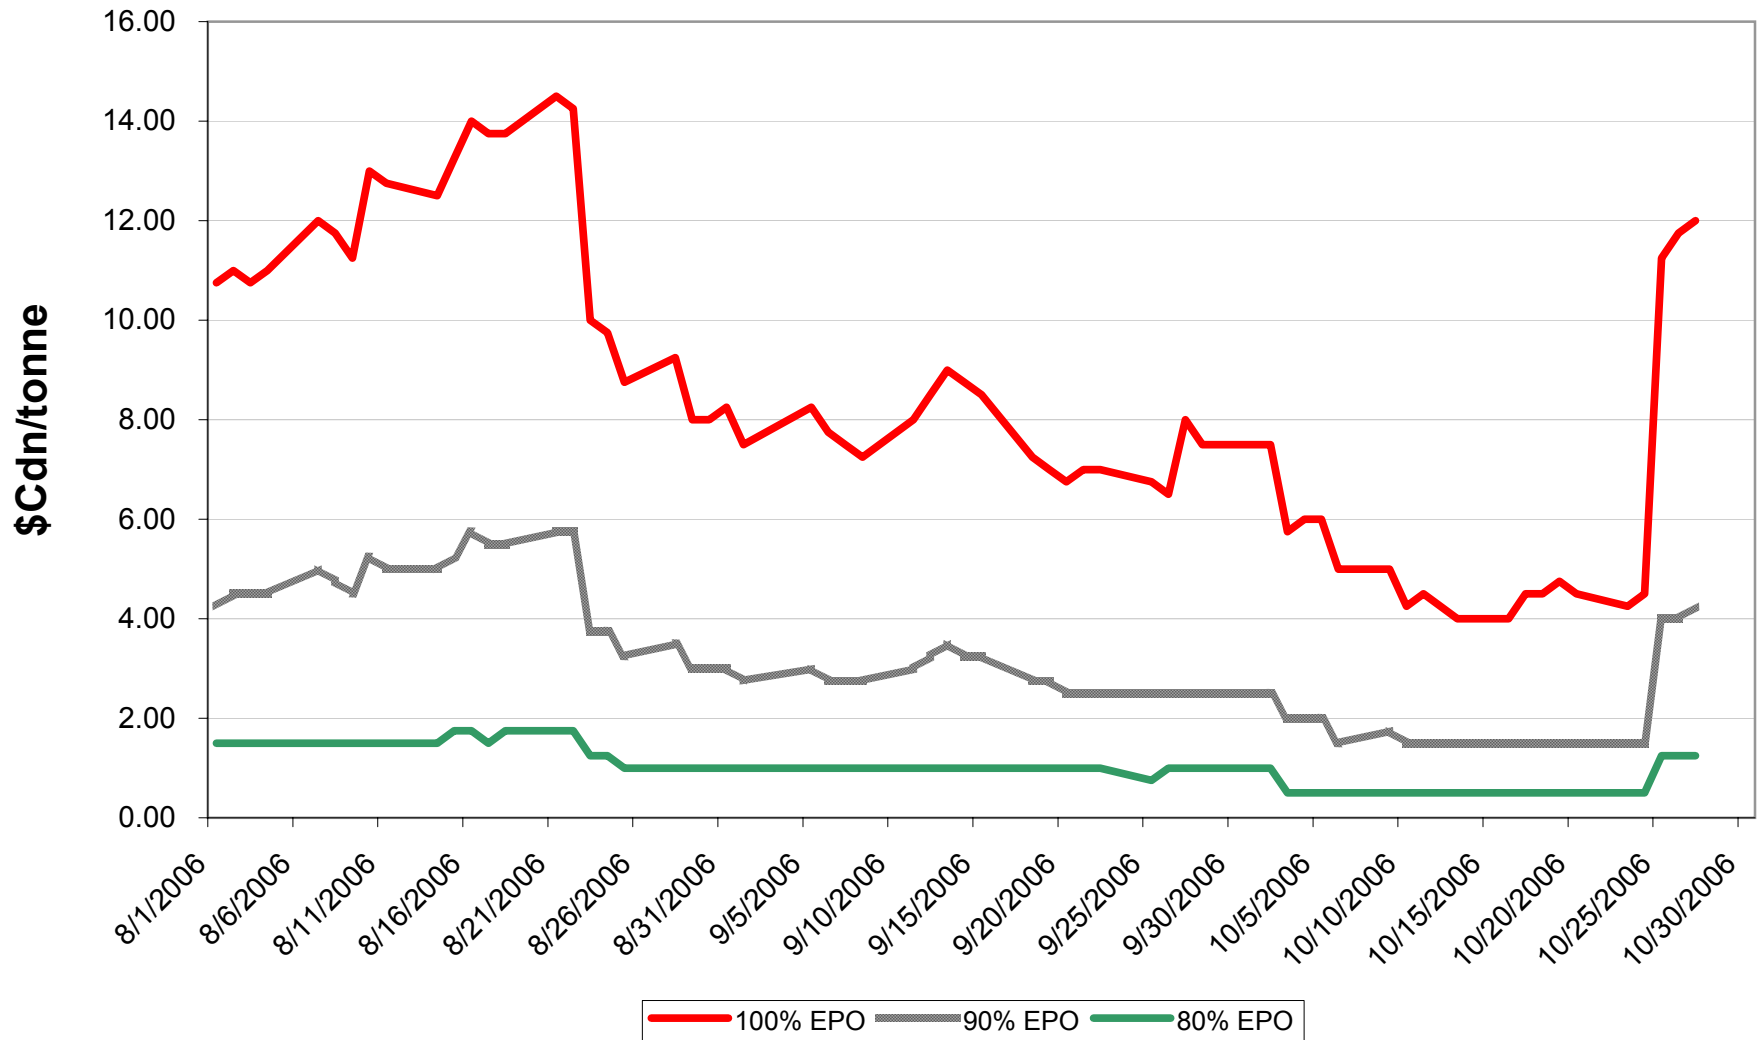

2006/07 1 CWRS 13.5 & 1 CWHWS 13.5 Wheat EPV Discounts

Sign up period: Aug. 01, 2006 to July 31, 2007

2006/07 1 CWES Wheat EPV Discounts

Sign up period: Aug. 01, 2006 to July 31, 2007

2006/07 1 CPRS, 1 CPSW & 1 CWRW Wheat EPV Discounts

Sign up period: Aug. 01, 2006 to July 31, 2007

2006/07 1 CWSWS EPV Discounts

Sign up period: Aug. 01, 2006 to July 31, 2007

2006/07 CW FEED Wheat EPV Discounts

Sign up period: Aug. 1, 2006 to July 31, 2007