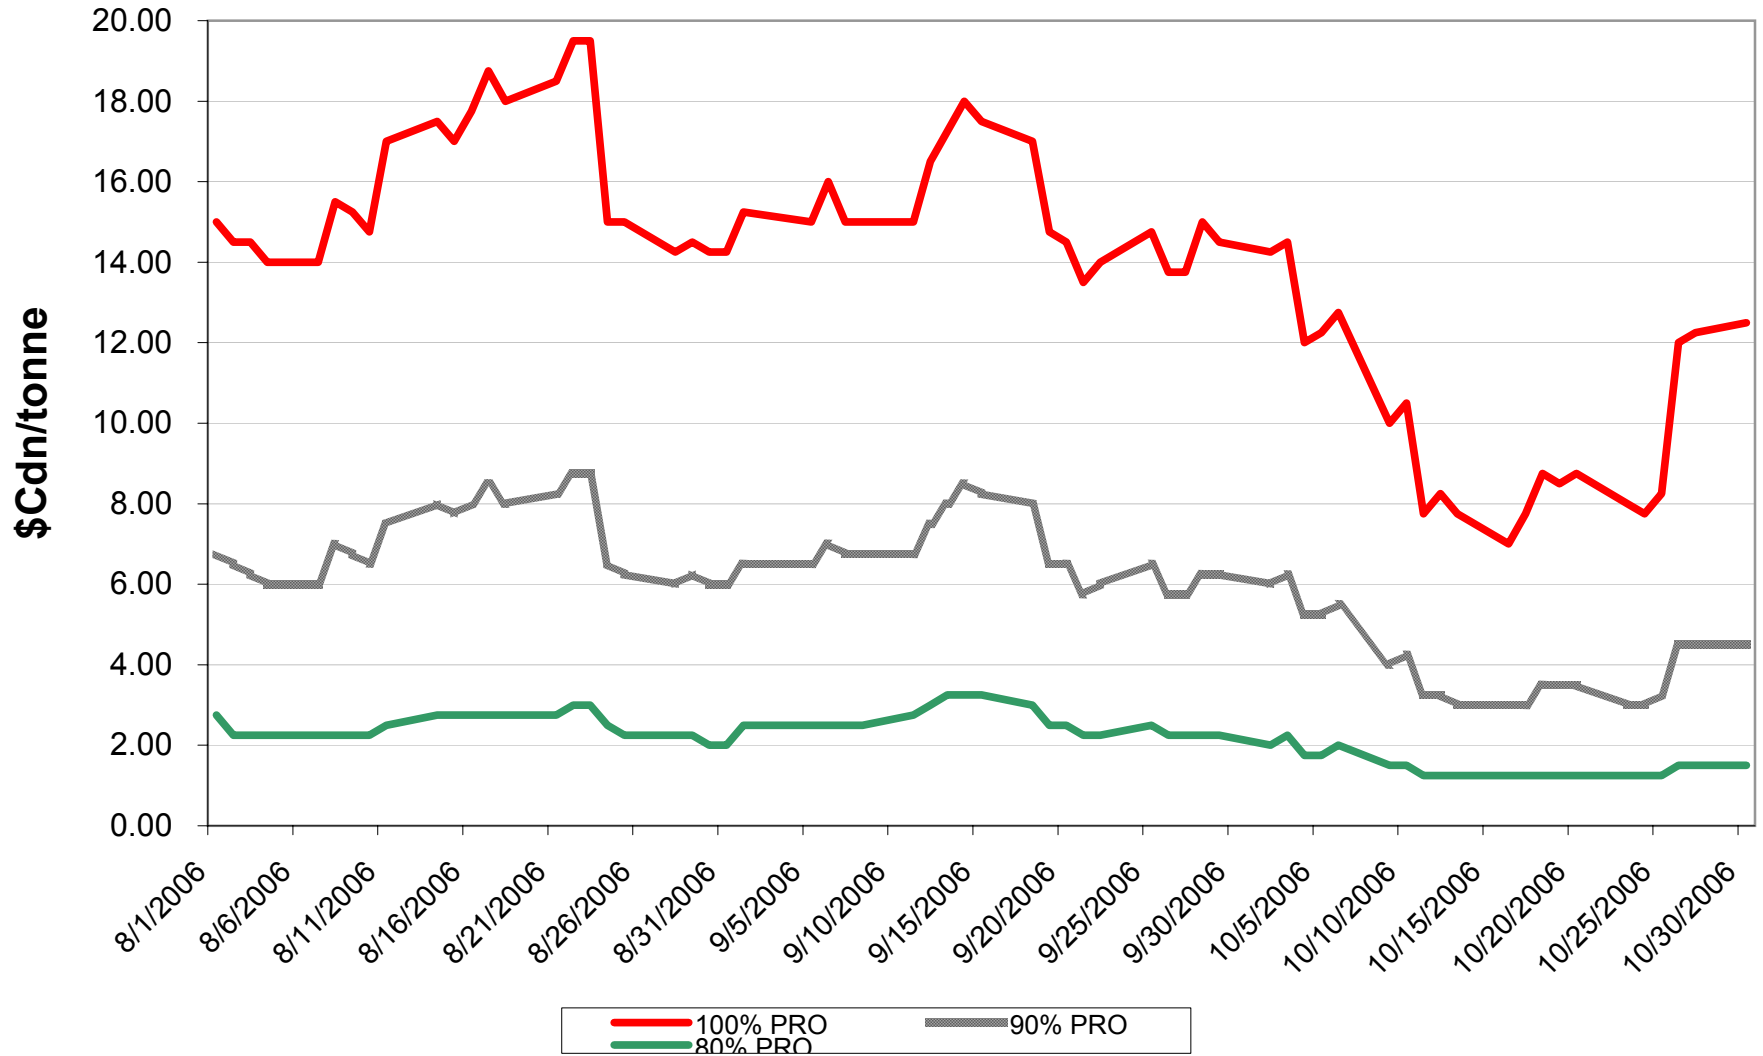

Sign up period: Aug. 01, 2006 to July 31, 2007

2006/07 1 CWSWS EPV Discounts

Sign up period: Aug. 01, 2006 to July 31, 2007

2006/07 CW FEED Wheat EPV Discounts

Sign up period: Aug. 1, 2006 to July 31, 2007

2006/07 1 CWAD 13.0 EPV Discounts

Sign up period: Aug. 1, 2006 to July 31, 2007

2006/07 4 CW CWAD Durum EPV Discounts

Sign up period: Aug. 1, 2006 to July 31, 2007

2006/07 5 CW CWAD Durum EPV Discounts

Sign up period: Aug 1, 2006 to July 31, 2007

2006/07 1 CW Barley EPV Discounts - Pool A

Sign up period: Aug. 1, 2006 to January 31, 2007

2006/07 Selected Barley EPV Discounts

Sign up period: Aug. 1, 2006 to July 31, 2007

2006/07 1 CWRS 13.5 & 1 CWHWS 13.5 Net EPVs