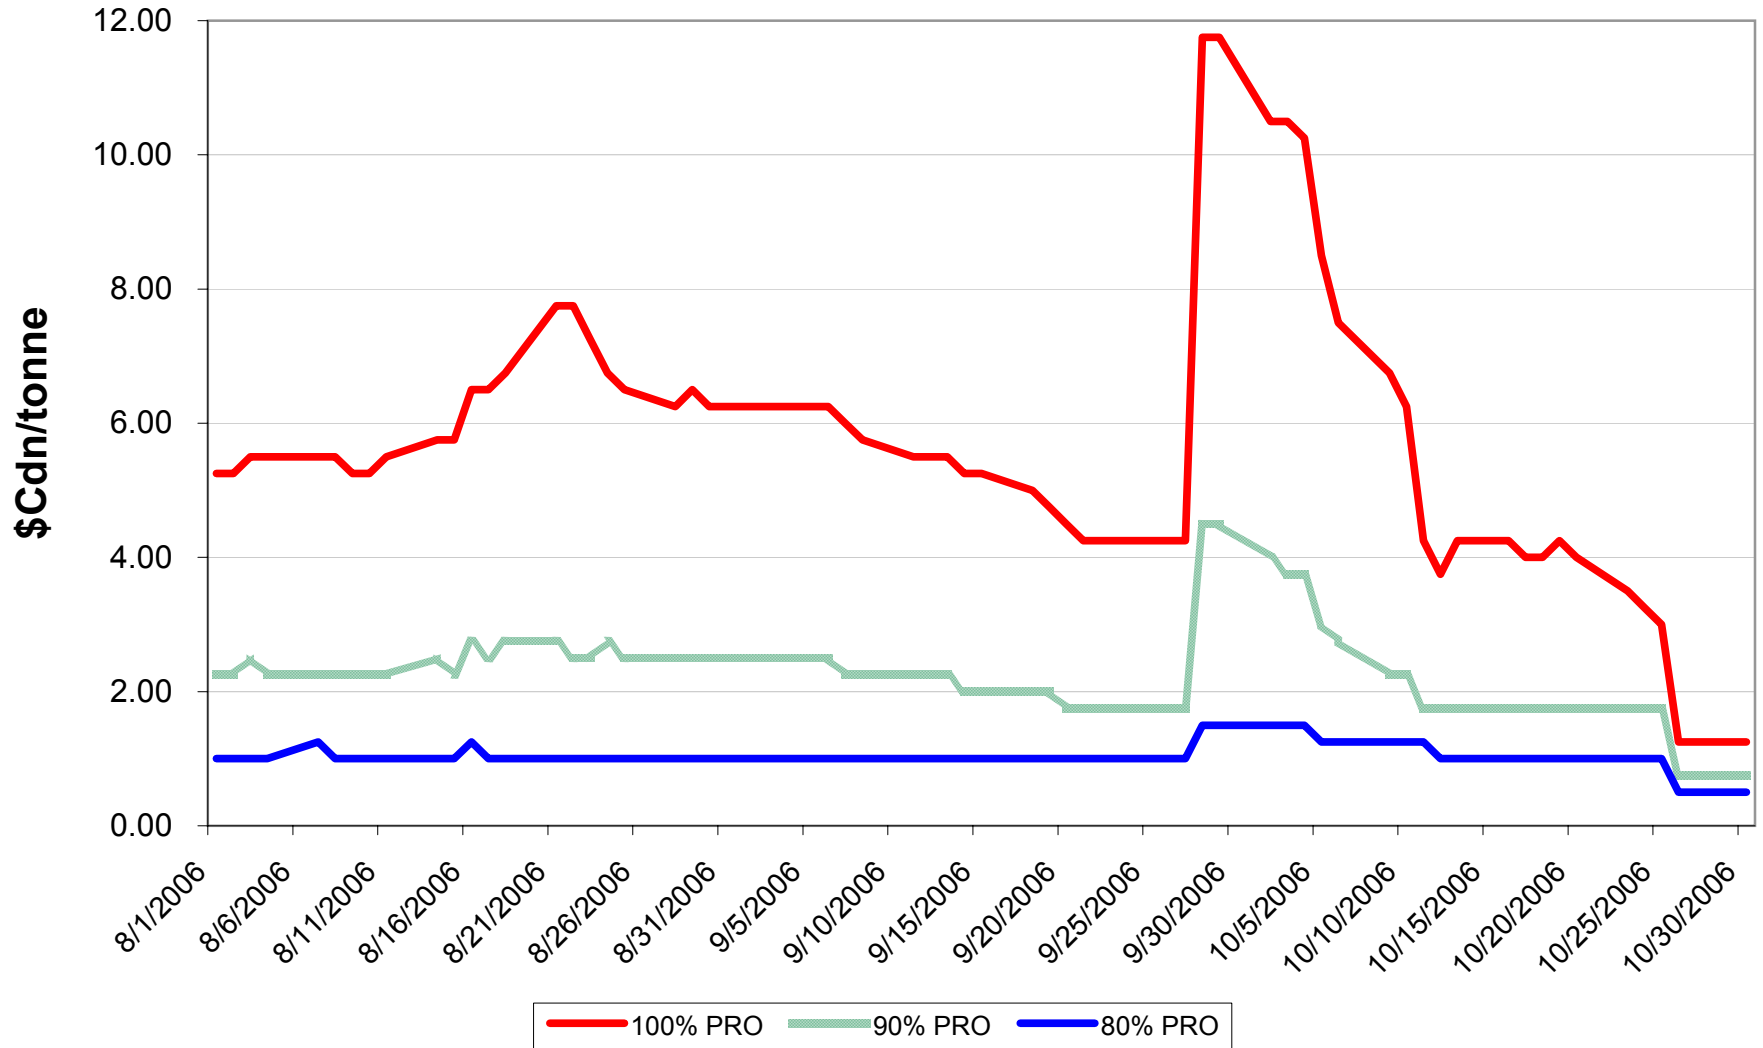

2006/07 1 CWAD 13.0 EPV Discounts

Sign up period: Aug. 1, 2006 to July 31, 2007

2006/07 4 CW CWAD Durum EPV Discounts

Sign up period: Aug. 1, 2006 to July 31, 2007

2006/07 5 CW CWAD Durum EPV Discounts

Sign up period: Aug 1, 2006 to July 31, 2007

2006/07 1 CW Barley EPV Discounts - Pool A

Sign up period: Aug. 1, 2006 to January 31, 2007

2006/07 Selected Barley EPV Discounts

Sign up period: Aug. 1, 2006 to July 31, 2007

2006/07 1 CWRS 13.5 & 1 CWHWS 13.5 Net EPVs

Sign up period: Aug. 1, 2006 to July 31, 2007

2006/07 1 CWES Net EPVs

Sign up period: Aug. 01, 2006 to July 31, 2007

2006/07 1 CPSR Net EPVs

Sign up period: Aug. 01, 2006 to July 31, 2007

2006/07 1 CPSW Net EPVs