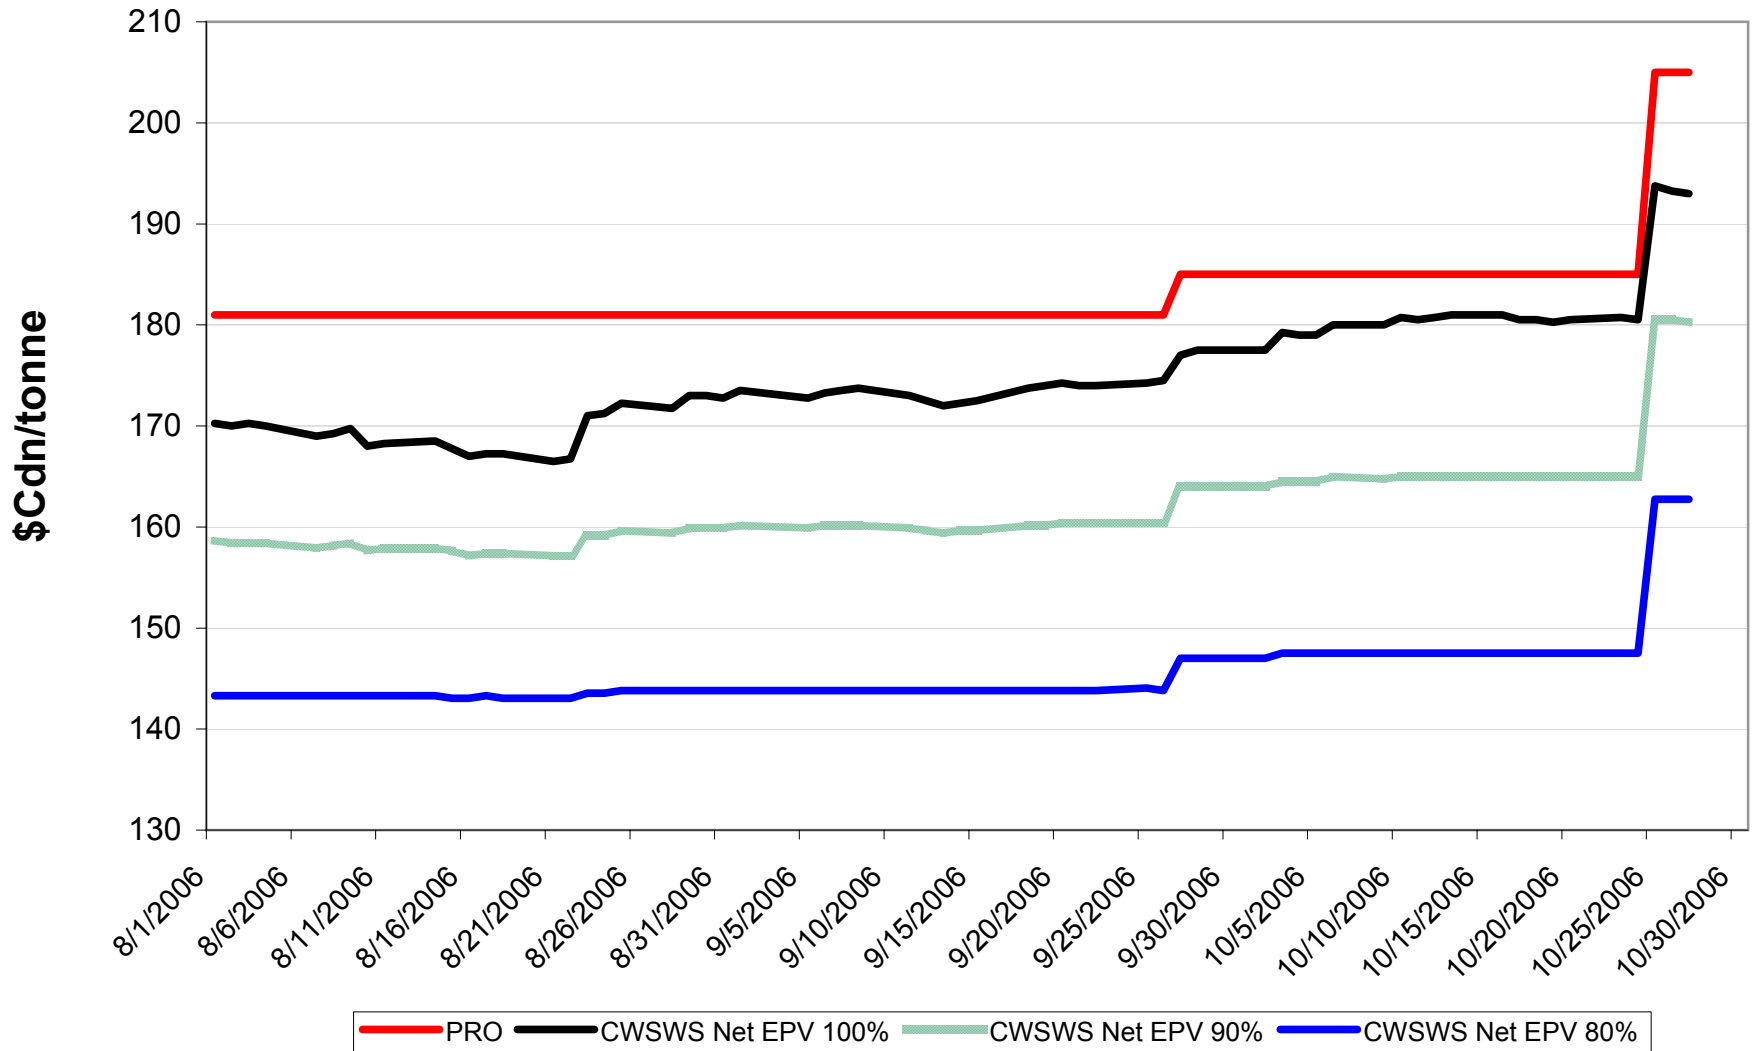

Sign up period: Aug. 1, 2006 to July 31, 2007

2006/07 1 CWES Net EPVs

Sign up period: Aug. 01, 2006 to July 31, 2007

2006/07 1 CPSR Net EPVs

Sign up period: Aug. 01, 2006 to July 31, 2007

2006/07 1 CPSW Net EPVs

Sign up period: Aug. 01, 2006 to July 31, 2007

2006/07 1 CWRW Net EPVs

Sign up period: Aug. 01, 2006 to July 31, 2007

2006/07 1 CWSWS Net EPVs

Sign up period: Aug. 01, 2006 to July 31, 2007

2006/07 1 CWAD 13.0 Net EPVs

Sign up period: Aug. 1, 2006 to July 31, 2007

2006/07 1 CW Barley Net EPVs - Pool A

Sign up period: Aug. 01, 2006 to January 31, 2007

2006/07 Std Select Two-Row Net EPVs

Sign up period: Aug. 01, 2006 to July 31, 2007

2006/07 Std Select Six-Row Net EPVs

Sign up period: Aug. 01, 2006 to July 31, 2007