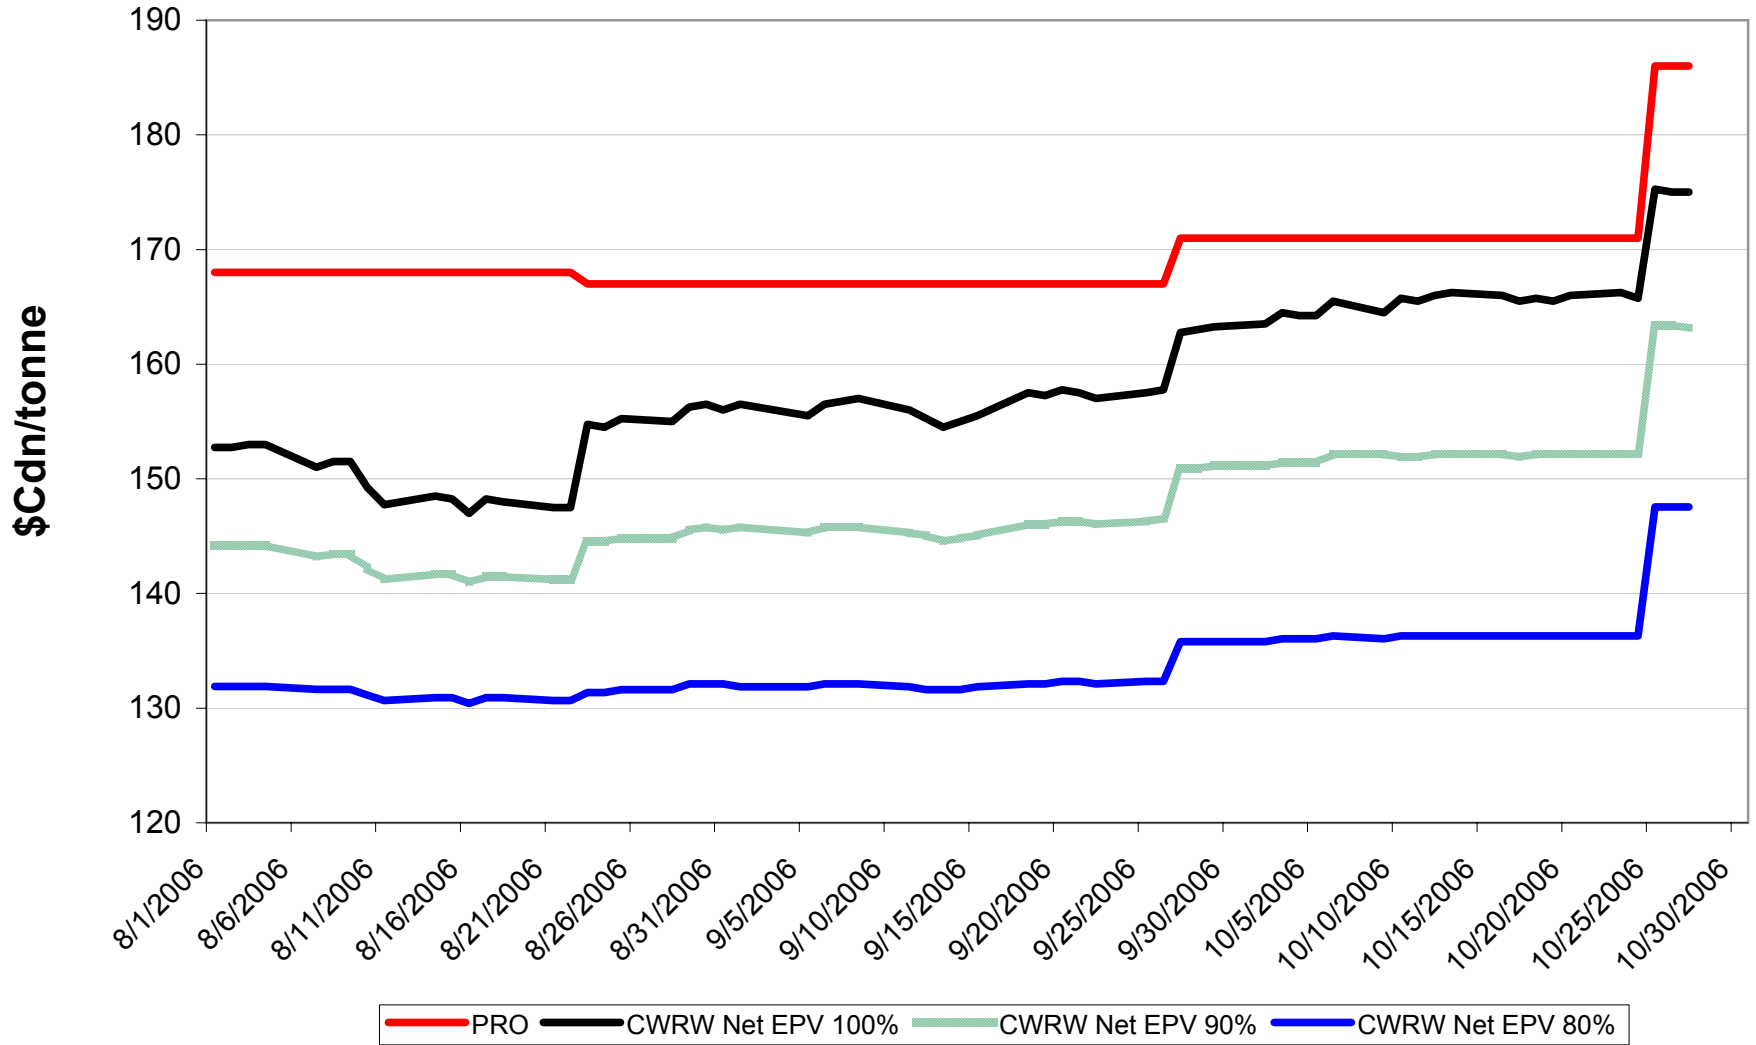

2006/07 1 CW Barley EPV Discounts - Pool A

Sign up period: Aug. 1, 2006 to January 31, 2007

2006/07 Selected Barley EPV Discounts

Sign up period: Aug. 1, 2006 to July 31, 2007

2006/07 1 CWRS 13.5 & 1 CWHWS 13.5 Net EPVs

Sign up period: Aug. 1, 2006 to July 31, 2007

2006/07 1 CWES Net EPVs

Sign up period: Aug. 01, 2006 to July 31, 2007

2006/07 1 CPSR Net EPVs

Sign up period: Aug. 01, 2006 to July 31, 2007

2006/07 1 CPSW Net EPVs

Sign up period: Aug. 01, 2006 to July 31, 2007

2006/07 1 CWRW Net EPVs

Sign up period: Aug. 01, 2006 to July 31, 2007

2006/07 1 CWSWS Net EPVs

Sign up period: Aug. 01, 2006 to July 31, 2007

2006/07 1 CWAD 13.0 Net EPVs

Sign up period: Aug. 1, 2006 to July 31, 2007

2006/07 1 CW Barley Net EPVs - Pool A

Sign up period: Aug. 01, 2006 to January 31, 2007

2006/07 Std Select Two-Row Net EPVs

Sign up period: Aug. 01, 2006 to July 31, 2007