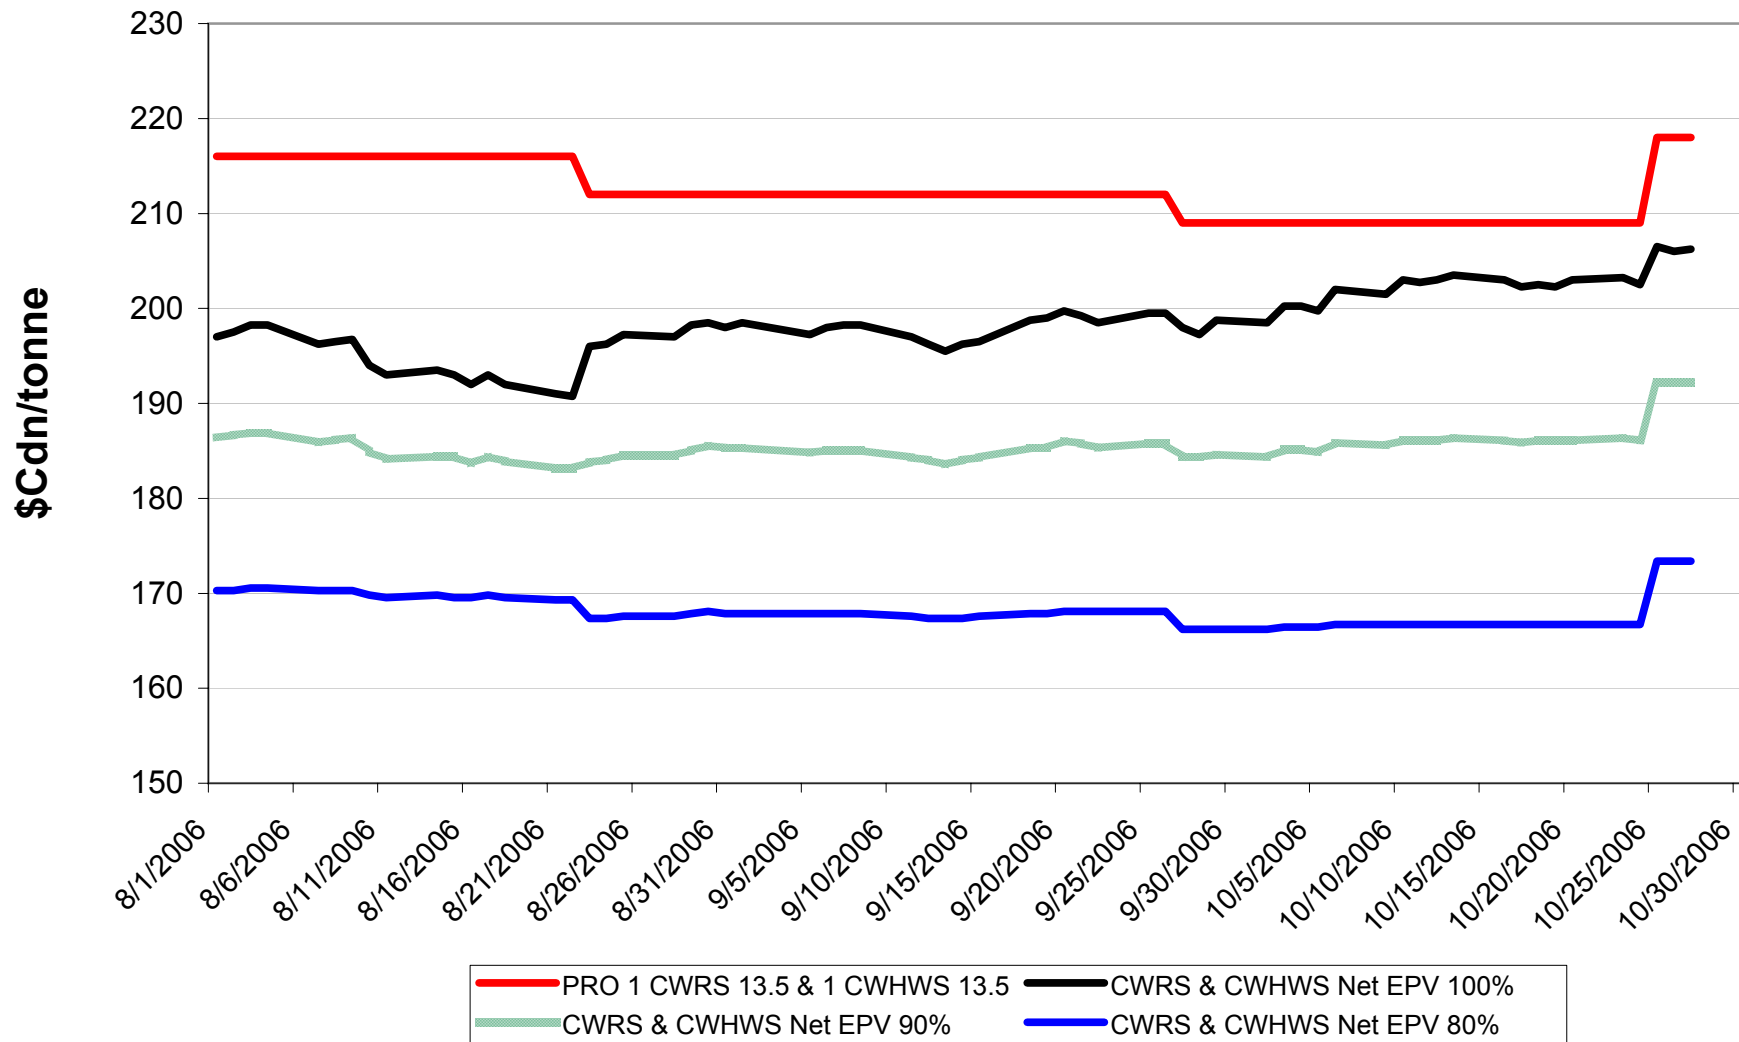

2006/07 1 CW Barley EPV Discounts - Pool A

Sign up period: Aug. 1, 2006 to January 31, 2007

2006/07 Selected Barley EPV Discounts

Sign up period: Aug. 1, 2006 to July 31, 2007

2006/07 1 CWRS 13.5 & 1 CWHWS 13.5 Net EPVs

Sign up period: Aug. 1, 2006 to July 31, 2007

2006/07 1 CWES Net EPVs

Sign up period: Aug. 01, 2006 to July 31, 2007

2006/07 1 CPSR Net EPVs

Sign up period: Aug. 01, 2006 to July 31, 2007

2006/07 1 CPSW Net EPVs

Sign up period: Aug. 01, 2006 to July 31, 2007

2006/07 1 CWRW Net EPVs

Sign up period: Aug. 01, 2006 to July 31, 2007

2006/07 1 CWSWS Net EPVs

Sign up period: Aug. 01, 2006 to July 31, 2007

2006/07 1 CWAD 13.0 Net EPVs