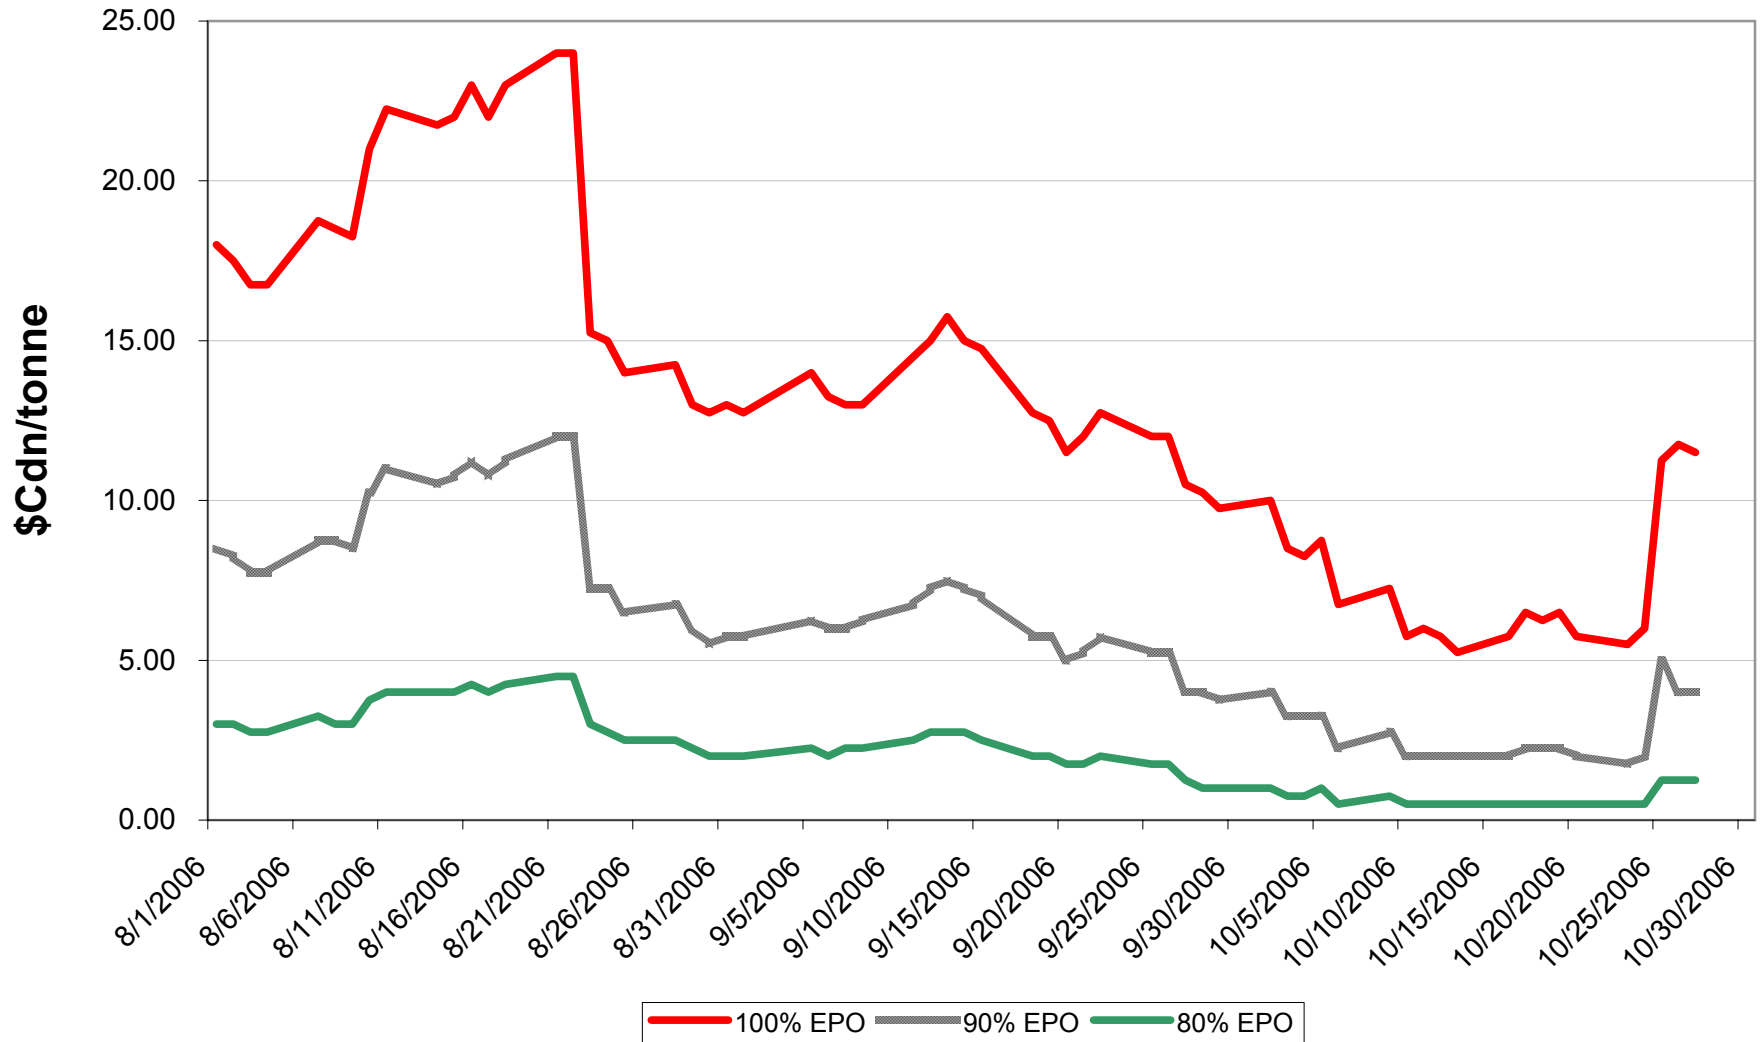

2006/07 1 CWRS 13.5 & 1 CWHWS 13.5 Wheat EPV Discounts

Sign up period: Aug. 01, 2006 to July 31, 2007

2006/07 1 CWES Wheat EPV Discounts

Sign up period: Aug. 01, 2006 to July 31, 2007

2006/07 1 CPRS, 1 CPSW & 1 CWRW Wheat EPV Discounts

Sign up period: Aug. 01, 2006 to July 31, 2007

2006/07 1 CWSWS EPV Discounts

Sign up period: Aug. 01, 2006 to July 31, 2007

2006/07 CW FEED Wheat EPV Discounts

Sign up period: Aug. 1, 2006 to July 31, 2007