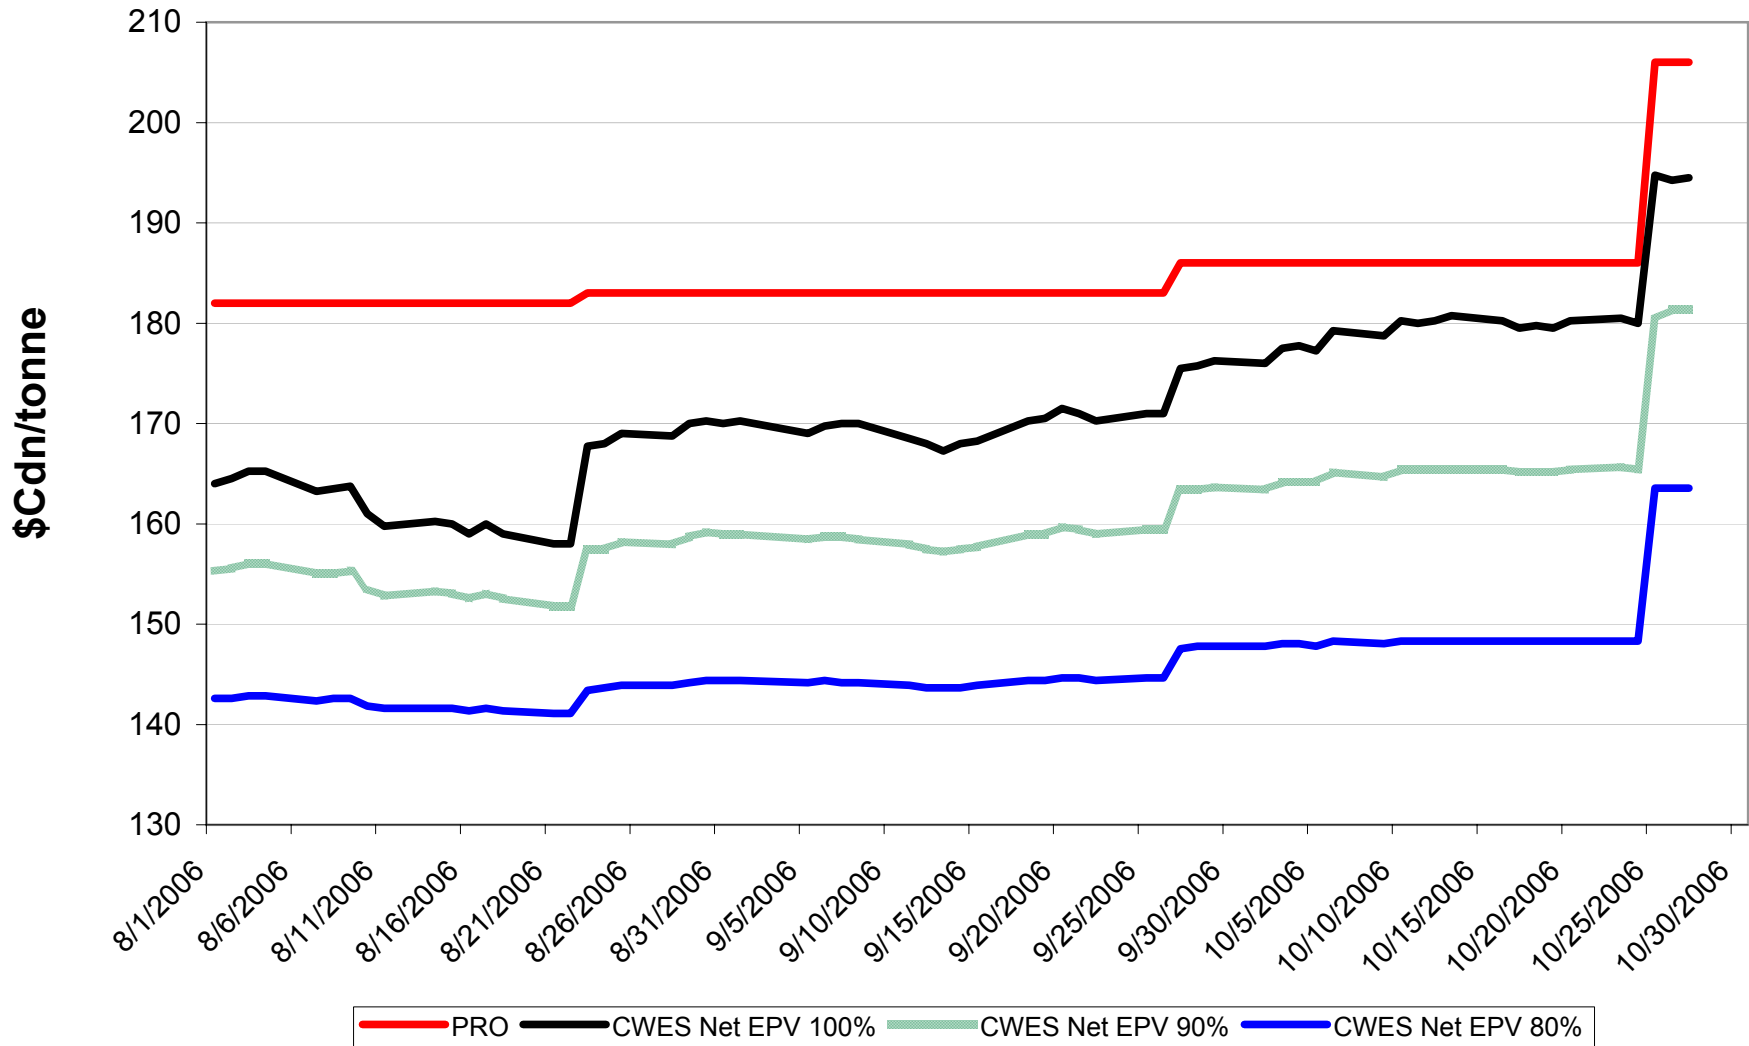

2006/07 1 CW Barley EPV Discounts - Pool A

Sign up period: Aug. 1, 2006 to January 31, 2007

2006/07 Selected Barley EPV Discounts

Sign up period: Aug. 1, 2006 to July 31, 2007

2006/07 1 CWRS 13.5 & 1 CWHWS 13.5 Net EPVs

Sign up period: Aug. 1, 2006 to July 31, 2007

2006/07 1 CWES Net EPVs

Sign up period: Aug. 01, 2006 to July 31, 2007

2006/07 1 CPSR Net EPVs

Sign up period: Aug. 01, 2006 to July 31, 2007

2006/07 1 CPSW Net EPVs

Sign up period: Aug. 01, 2006 to July 31, 2007

2006/07 1 CWRW Net EPVs

Sign up period: Aug. 01, 2006 to July 31, 2007

2006/07 1 CWSWS Net EPVs

Sign up period: Aug. 01, 2006 to July 31, 2007

2006/07 1 CWAD 13.0 Net EPVs