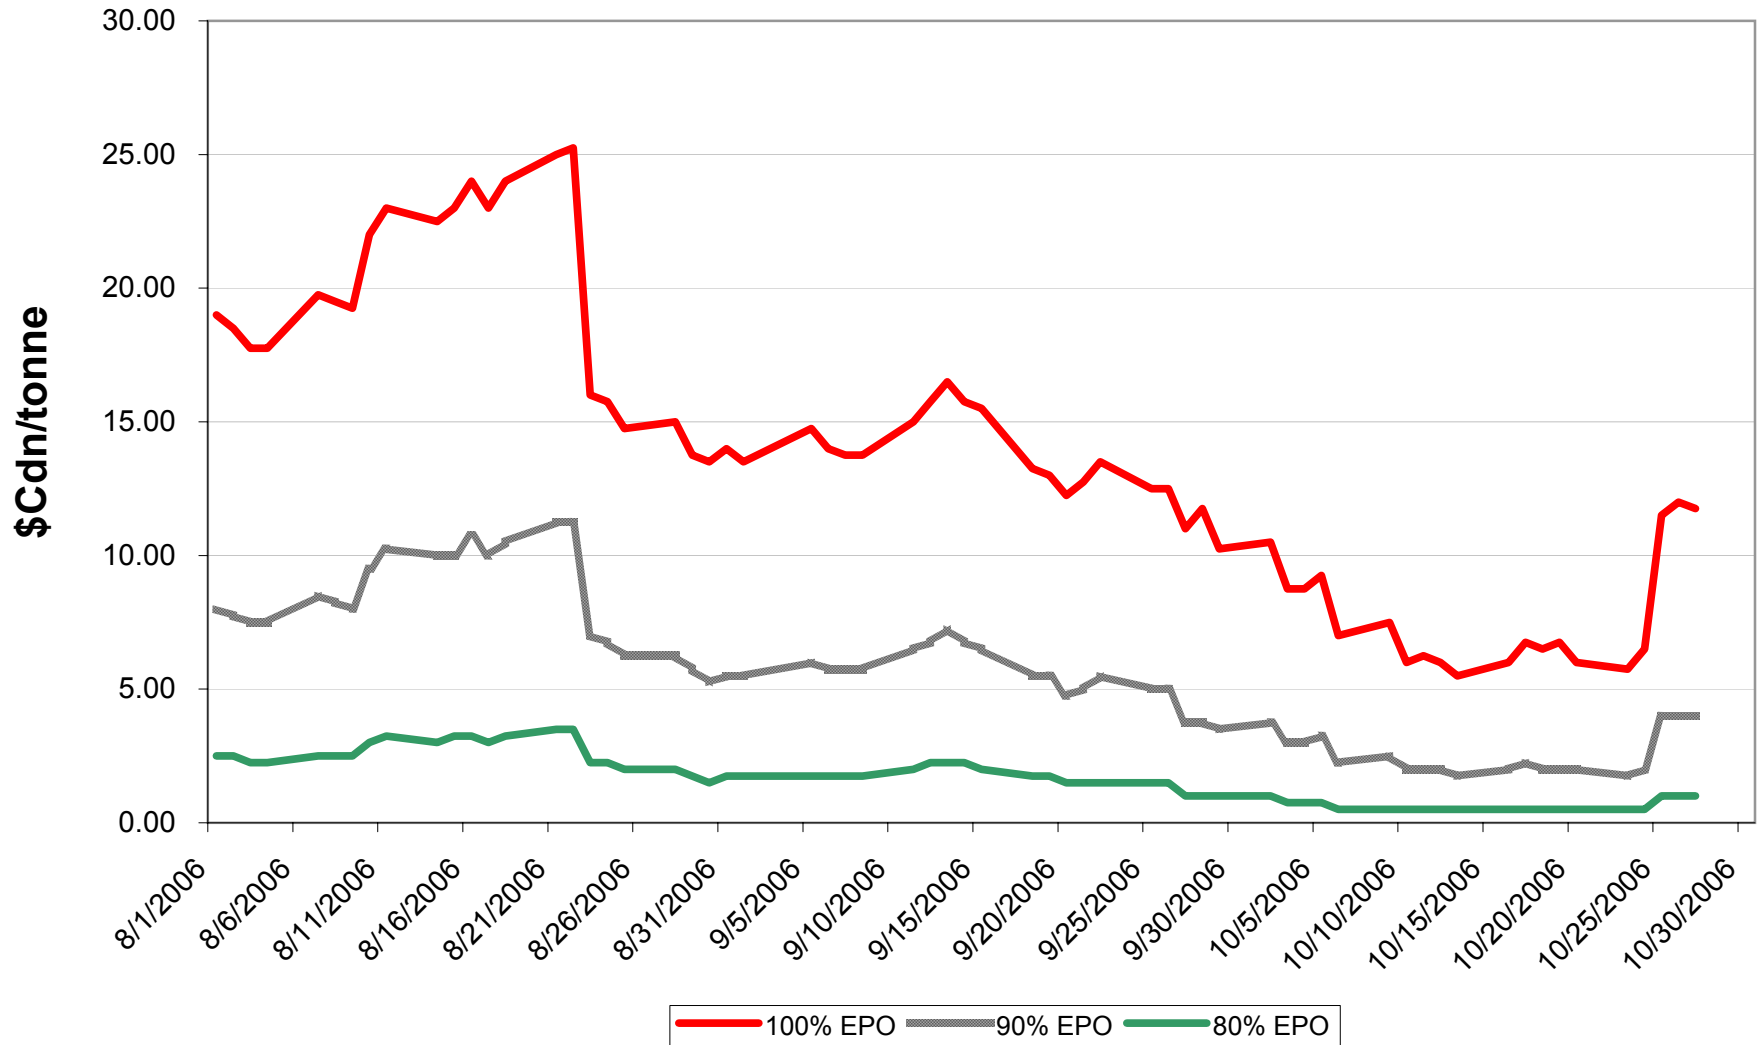

2006/07 1 CWRS 13.5 & 1 CWHWS 13.5 Wheat EPV Discounts

Sign up period: Aug. 01, 2006 to July 31, 2007

2006/07 1 CWES Wheat EPV Discounts

Sign up period: Aug. 01, 2006 to July 31, 2007

2006/07 1 CPRS, 1 CPSW & 1 CWRW Wheat EPV Discounts

Sign up period: Aug. 01, 2006 to July 31, 2007

2006/07 1 CWSWS EPV Discounts

Sign up period: Aug. 01, 2006 to July 31, 2007

2006/07 CW FEED Wheat EPV Discounts

Sign up period: Aug. 1, 2006 to July 31, 2007