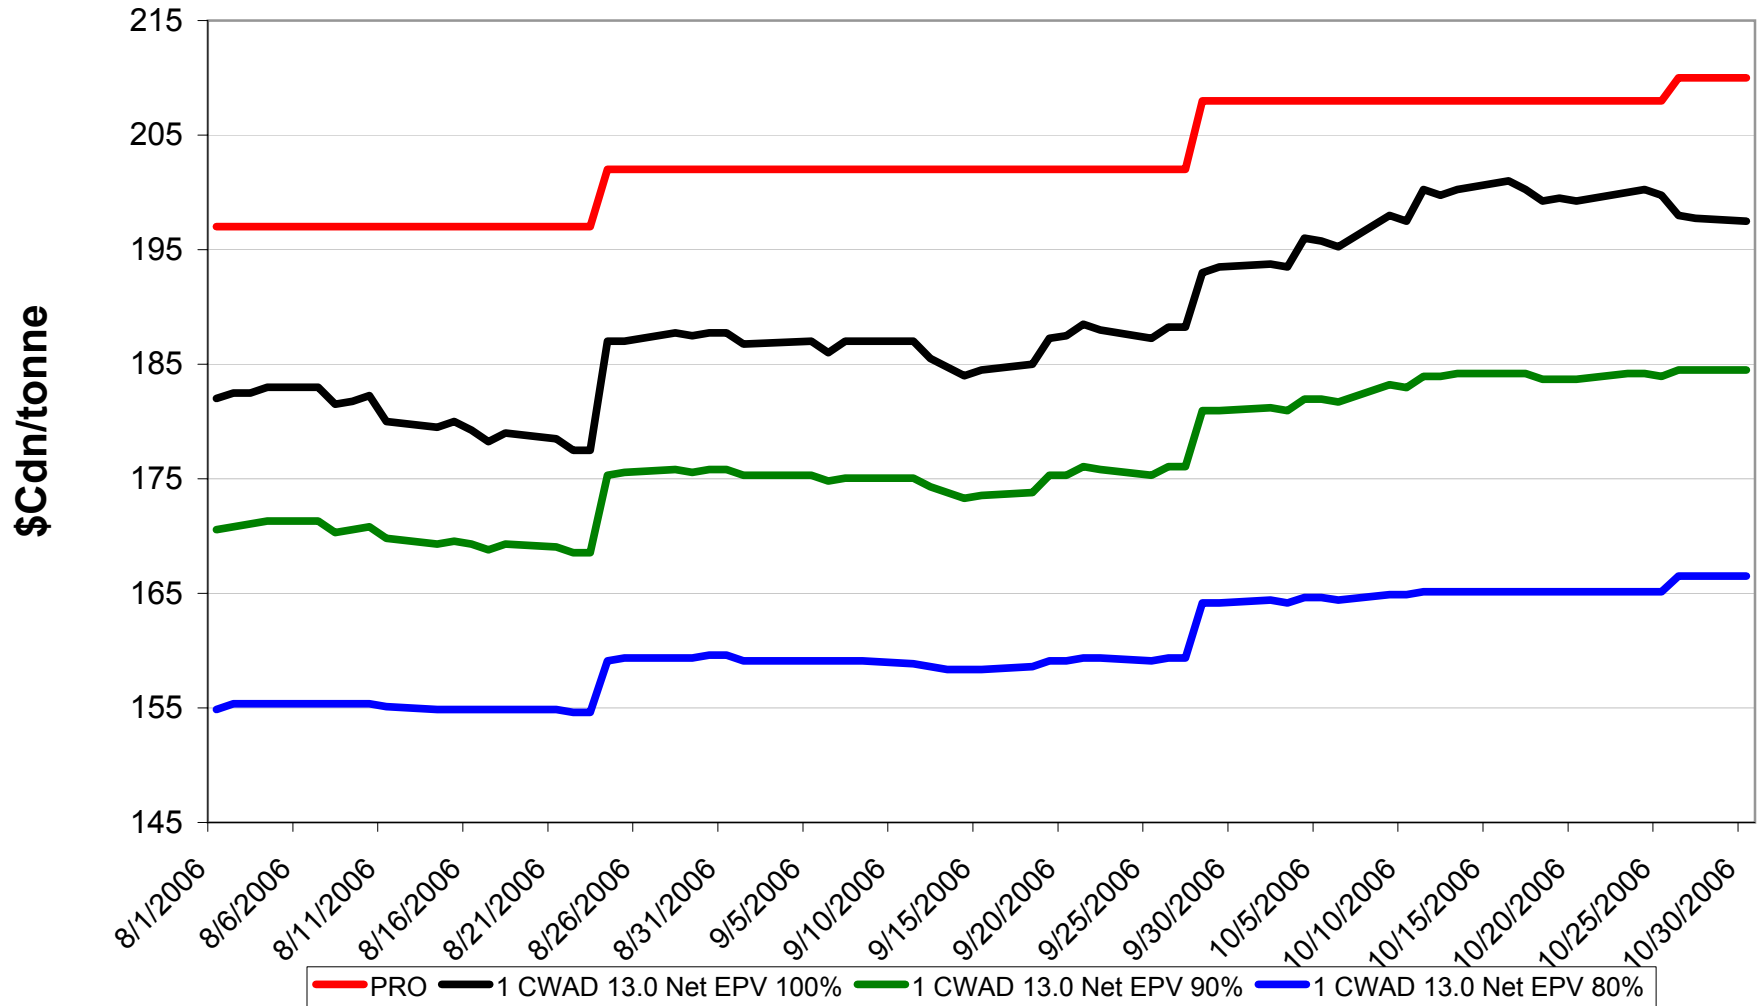

Sign up period: Aug. 1, 2006 to July 31, 2007

2006/07 1 CWES Net EPVs

Sign up period: Aug. 01, 2006 to July 31, 2007

2006/07 1 CPSR Net EPVs

Sign up period: Aug. 01, 2006 to July 31, 2007

2006/07 1 CPSW Net EPVs

Sign up period: Aug. 01, 2006 to July 31, 2007

2006/07 1 CWRW Net EPVs

Sign up period: Aug. 01, 2006 to July 31, 2007

2006/07 1 CWSWS Net EPVs

Sign up period: Aug. 01, 2006 to July 31, 2007

2006/07 1 CWAD 13.0 Net EPVs

Sign up period: Aug. 1, 2006 to July 31, 2007

2006/07 1 CW Barley Net EPVs - Pool A

Sign up period: Aug. 01, 2006 to January 31, 2007

2006/07 Std Select Two-Row Net EPVs

Sign up period: Aug. 01, 2006 to July 31, 2007

2006/07 Std Select Six-Row Net EPVs

Sign up period: Aug. 01, 2006 to July 31, 2007