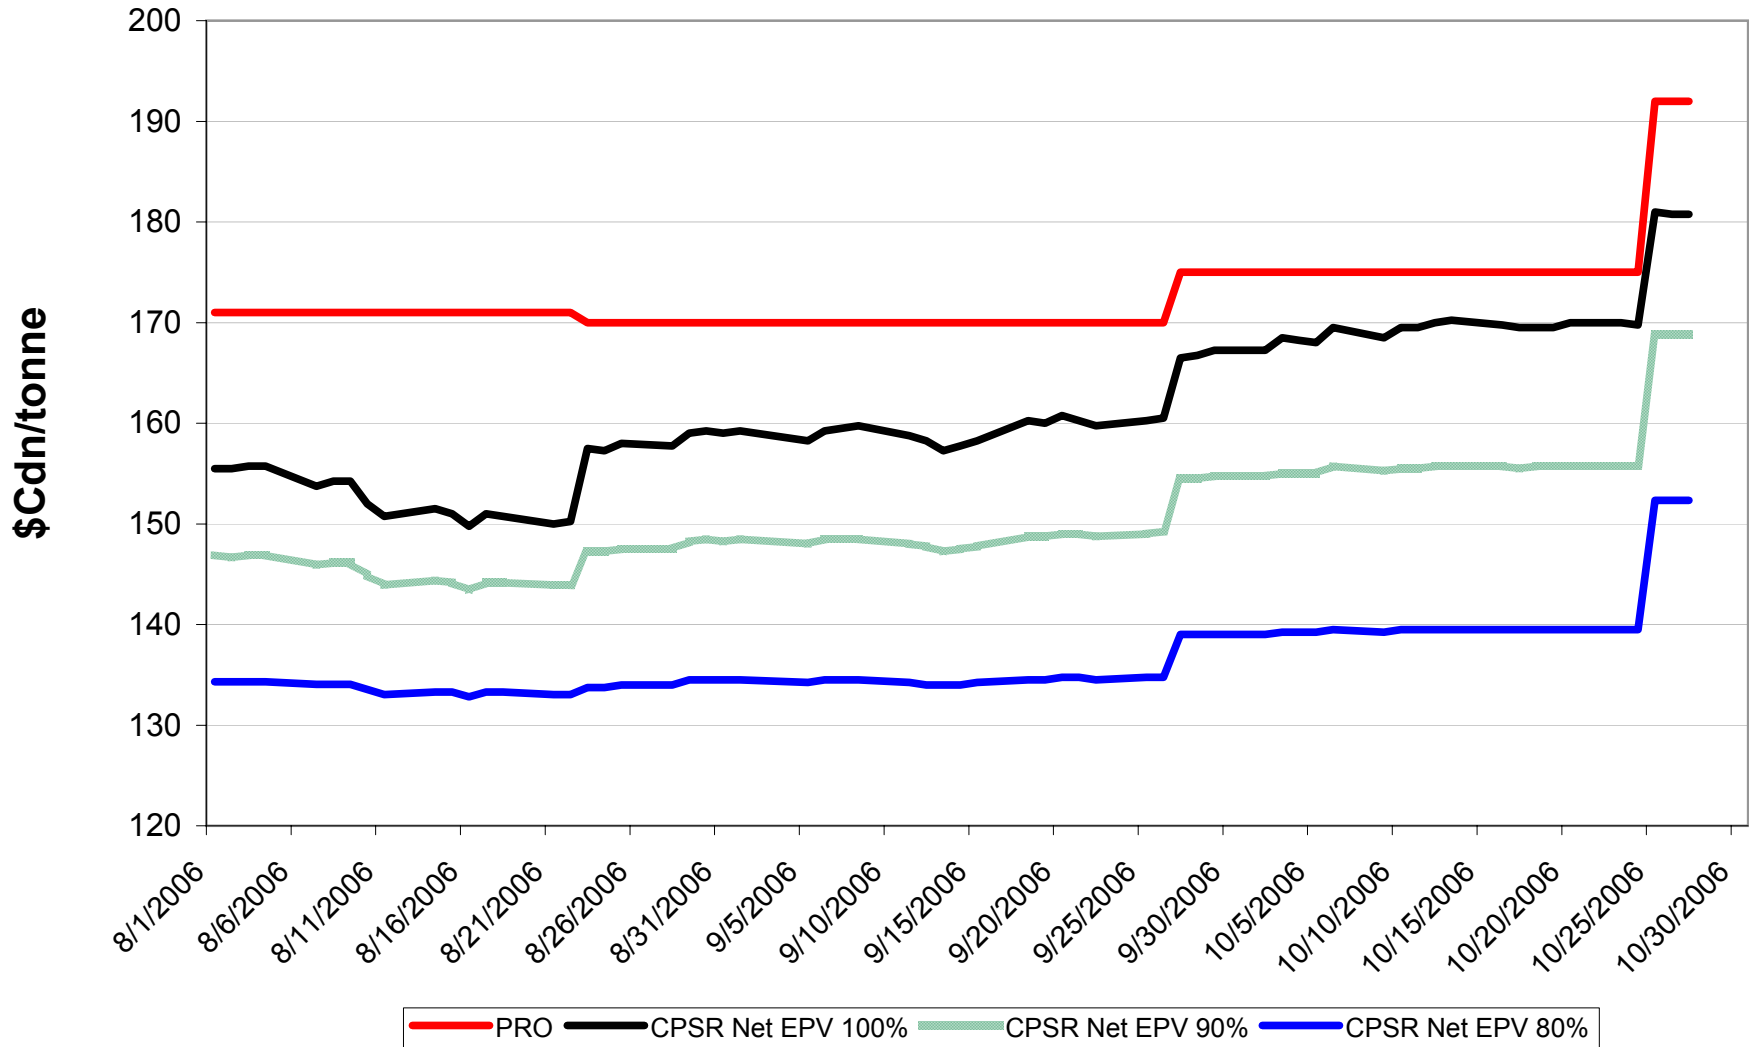

2006/07 1 CW Barley EPV Discounts - Pool A

Sign up period: Aug. 1, 2006 to January 31, 2007

2006/07 Selected Barley EPV Discounts

Sign up period: Aug. 1, 2006 to July 31, 2007

2006/07 1 CWRS 13.5 & 1 CWHWS 13.5 Net EPVs

Sign up period: Aug. 1, 2006 to July 31, 2007

2006/07 1 CWES Net EPVs

Sign up period: Aug. 01, 2006 to July 31, 2007

2006/07 1 CPSR Net EPVs

Sign up period: Aug. 01, 2006 to July 31, 2007

2006/07 1 CPSW Net EPVs

Sign up period: Aug. 01, 2006 to July 31, 2007

2006/07 1 CWRW Net EPVs

Sign up period: Aug. 01, 2006 to July 31, 2007

2006/07 1 CWSWS Net EPVs

Sign up period: Aug. 01, 2006 to July 31, 2007

2006/07 1 CWAD 13.0 Net EPVs

Sign up period: Aug. 1, 2006 to July 31, 2007

2006/07 1 CW Barley Net EPVs - Pool A

Sign up period: Aug. 01, 2006 to January 31, 2007

2006/07 Std Select Two-Row Net EPVs

Sign up period: Aug. 01, 2006 to July 31, 2007