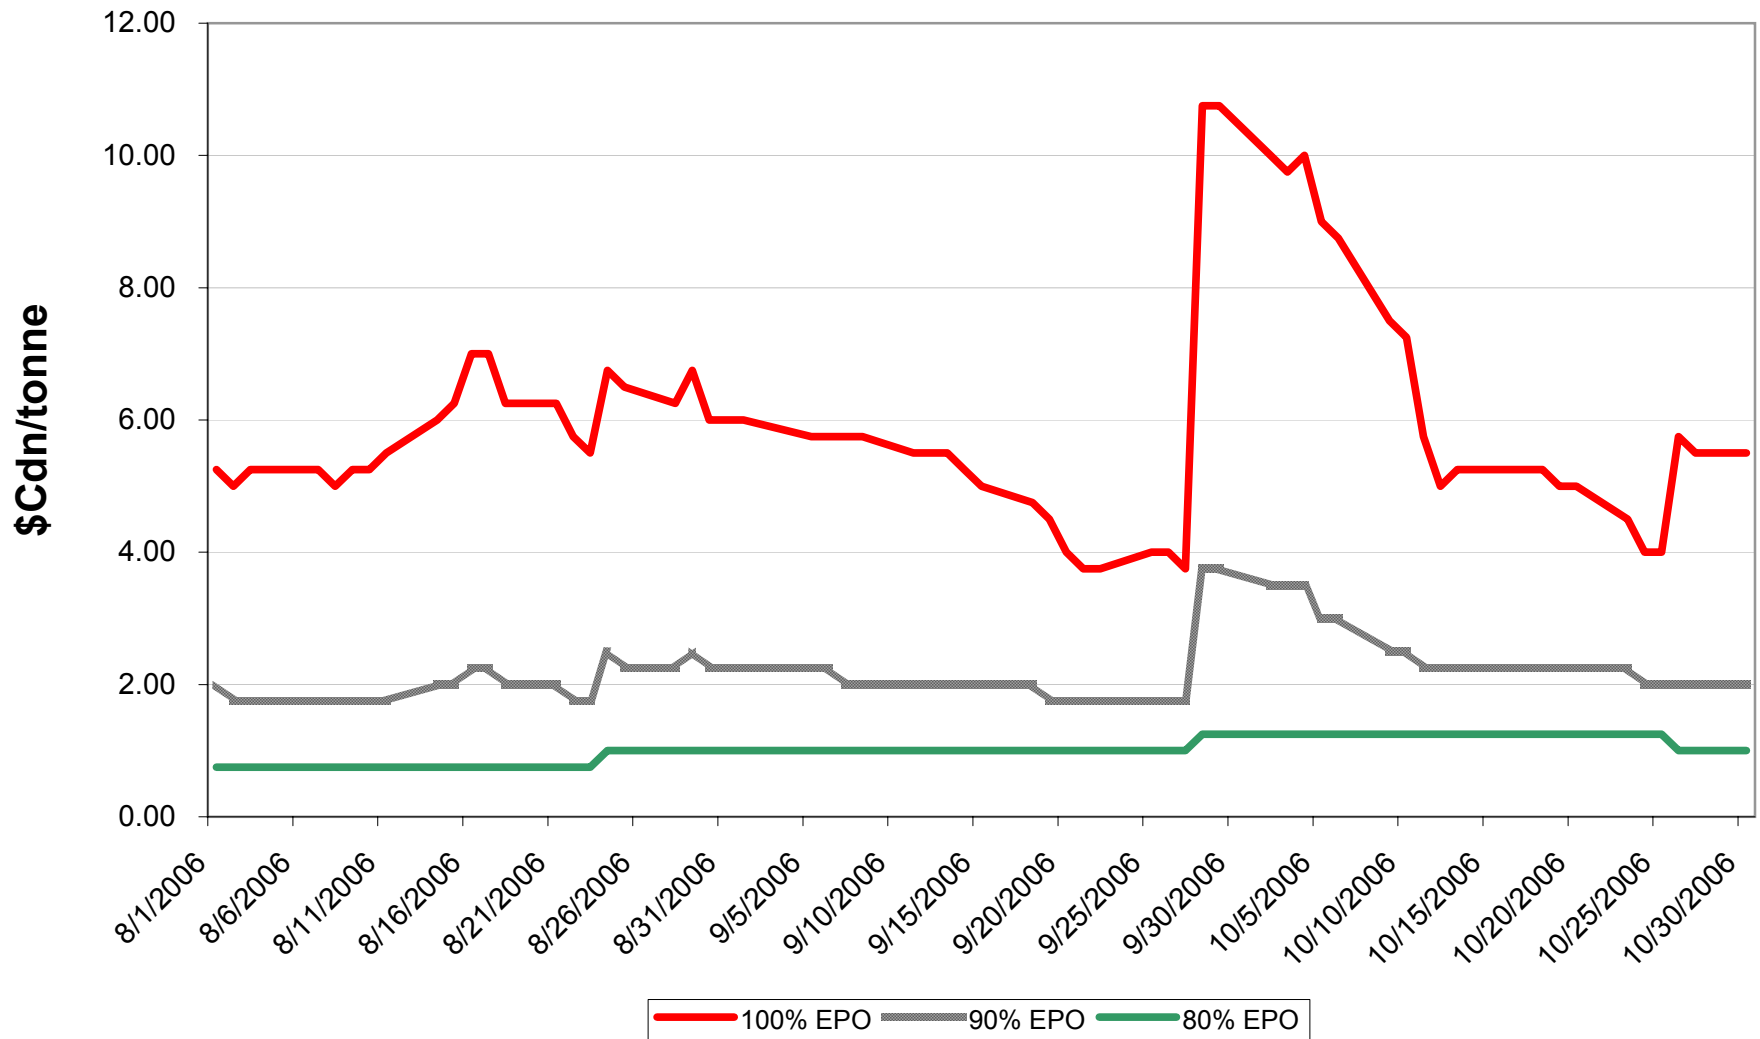

2006/07 1 CWAD 13.0 EPV Discounts

Sign up period: Aug. 1, 2006 to July 31, 2007

2006/07 4 CW CWAD Durum EPV Discounts

Sign up period: Aug. 1, 2006 to July 31, 2007

2006/07 5 CW CWAD Durum EPV Discounts

Sign up period: Aug 1, 2006 to July 31, 2007

2006/07 1 CW Barley EPV Discounts - Pool A

Sign up period: Aug. 1, 2006 to January 31, 2007

2006/07 Selected Barley EPV Discounts

Sign up period: Aug. 1, 2006 to July 31, 2007

2006/07 1 CWRS 13.5 & 1 CWHWS 13.5 Net EPVs

Sign up period: Aug. 1, 2006 to July 31, 2007

2006/07 1 CWES Net EPVs

Sign up period: Aug. 01, 2006 to July 31, 2007

2006/07 1 CPSR Net EPVs

Sign up period: Aug. 01, 2006 to July 31, 2007

2006/07 1 CPSW Net EPVs