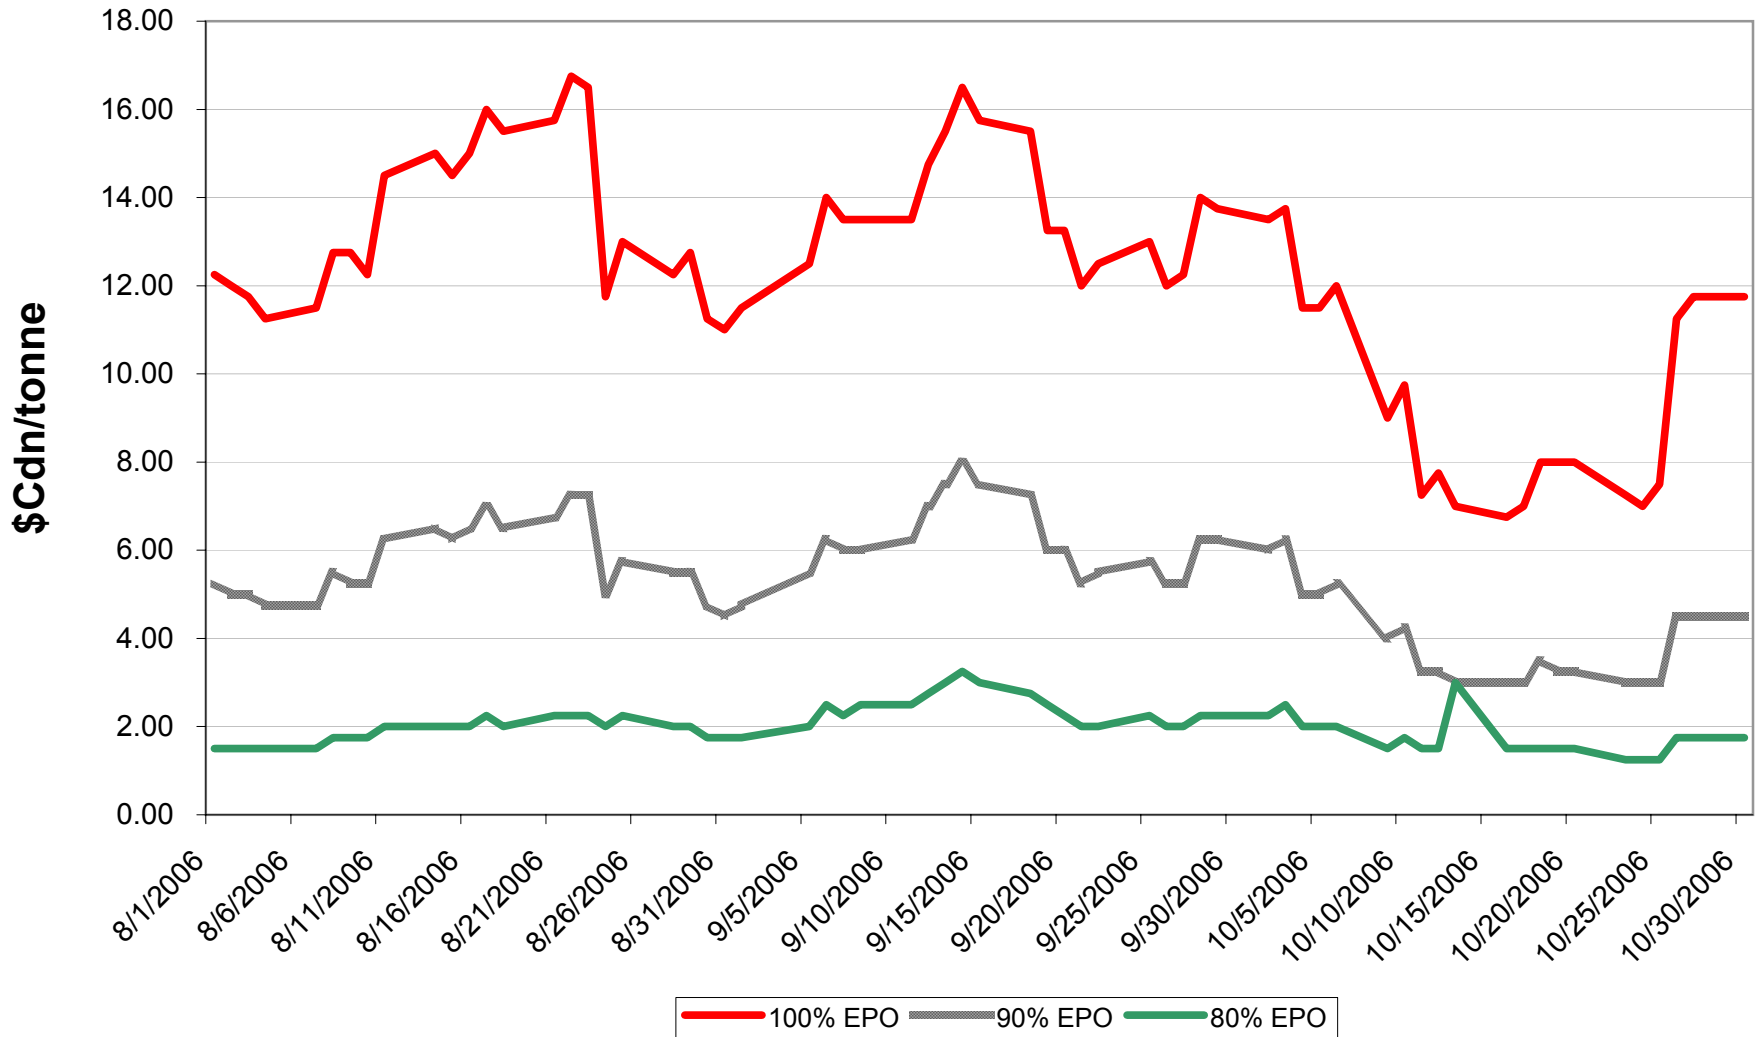

2006/07 1 CWRS 13.5 & 1 CWHWS 13.5 Wheat EPV Discounts

Sign up period: Aug. 01, 2006 to July 31, 2007

2006/07 1 CWES Wheat EPV Discounts

Sign up period: Aug. 01, 2006 to July 31, 2007

2006/07 1 CPRS, 1 CPSW & 1 CWRW Wheat EPV Discounts

Sign up period: Aug. 01, 2006 to July 31, 2007

2006/07 1 CWSWS EPV Discounts

Sign up period: Aug. 01, 2006 to July 31, 2007

2006/07 CW FEED Wheat EPV Discounts

Sign up period: Aug. 1, 2006 to July 31, 2007

2006/07 1 CWAD 13.0 EPV Discounts

Sign up period: Aug. 1, 2006 to July 31, 2007

2006/07 4 CW CWAD Durum EPV Discounts

Sign up period: Aug. 1, 2006 to July 31, 2007

2006/07 5 CW CWAD Durum EPV Discounts

Sign up period: Aug 1, 2006 to July 31, 2007

2006/07 1 CW Barley EPV Discounts - Pool A

Sign up period: Aug. 1, 2006 to January 31, 2007

2006/07 Selected Barley EPV Discounts

Sign up period: Aug. 1, 2006 to July 31, 2007

2006/07 1 CWRS 13.5 & 1 CWHWS 13.5 Net EPVs