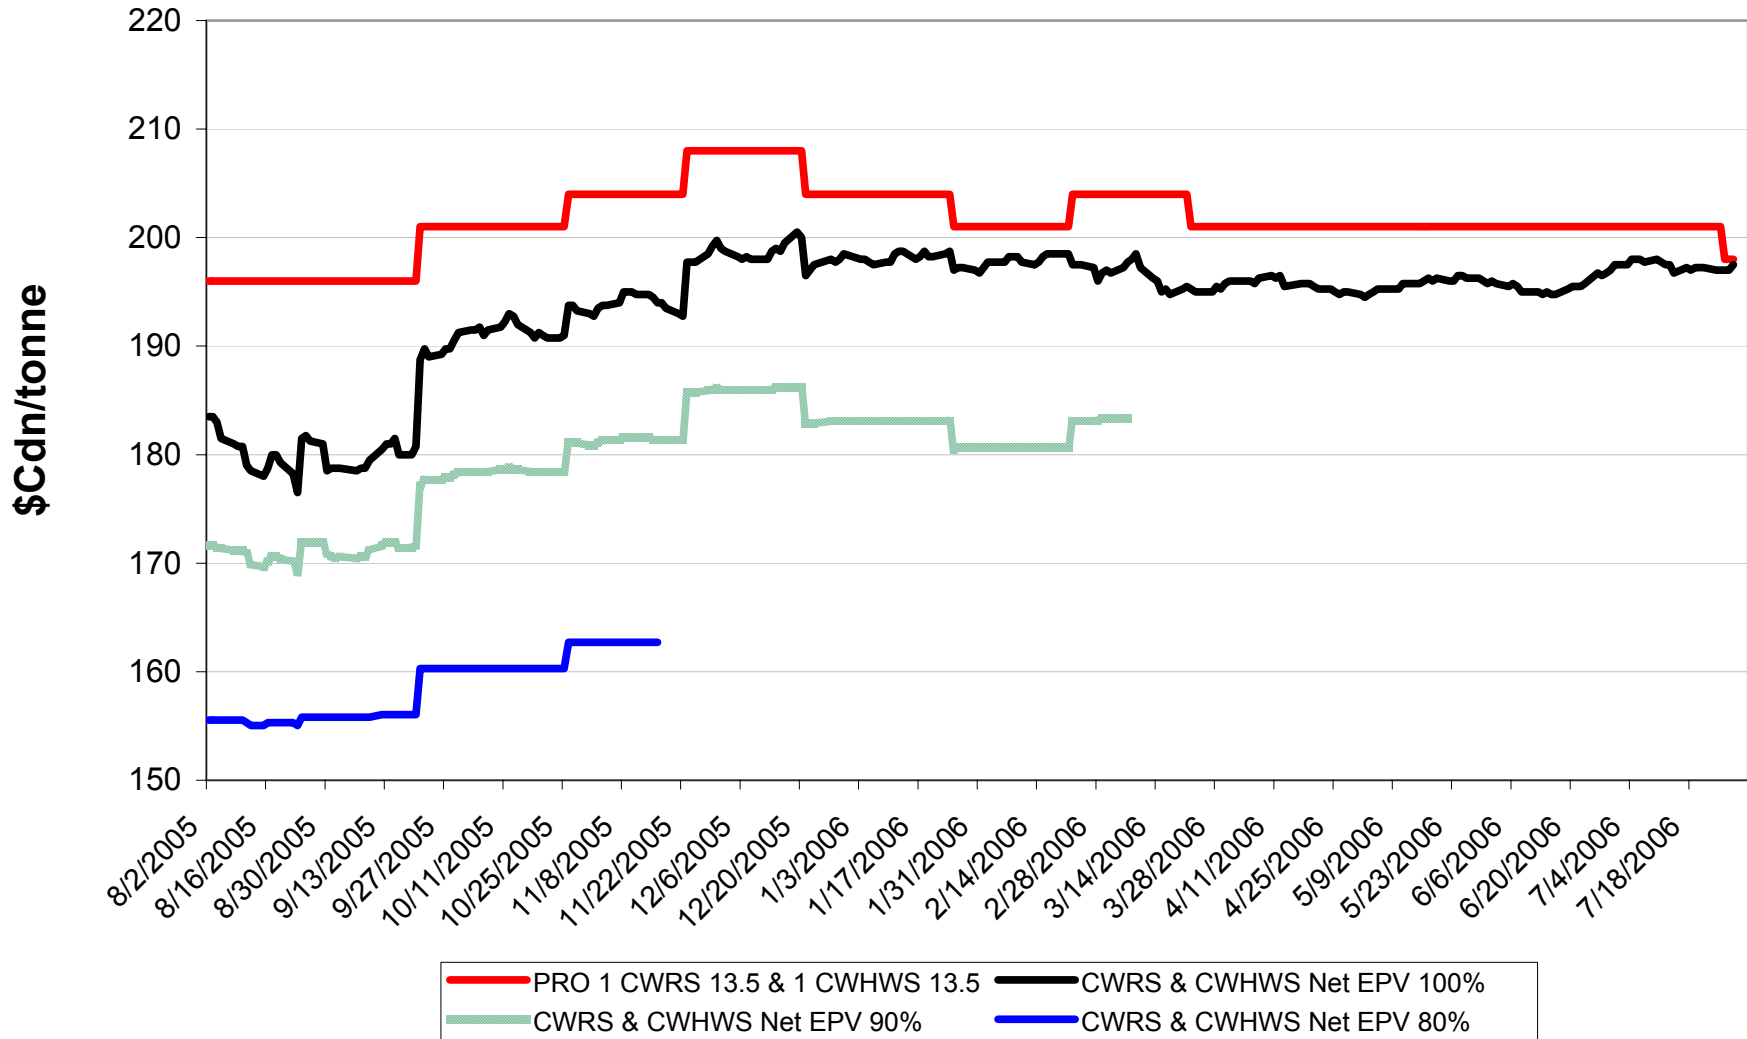

2005/06 1 CW Barley EPV Discounts - Pool A

Sign up period: Aug. 2, 2005 to January 31, 2006

2005/06 1 CW Barley EPV Discounts - Pool B

Sign up period: Feb. 23, 2006 to July 31, 2006

2005/06 Selected Barley EPV Discounts

Sign up period: Aug. 2, 2005 to July 31, 2006

2005/06 1 CWRS 13.5 & 1 CWHWS 13.5 Net EPVs

Sign up period: Aug. 2, 2005 to July 31, 2006

2005/06 1 CWES Net EPVs

Sign up period: Aug. 02, 2005 to July 31, 2006