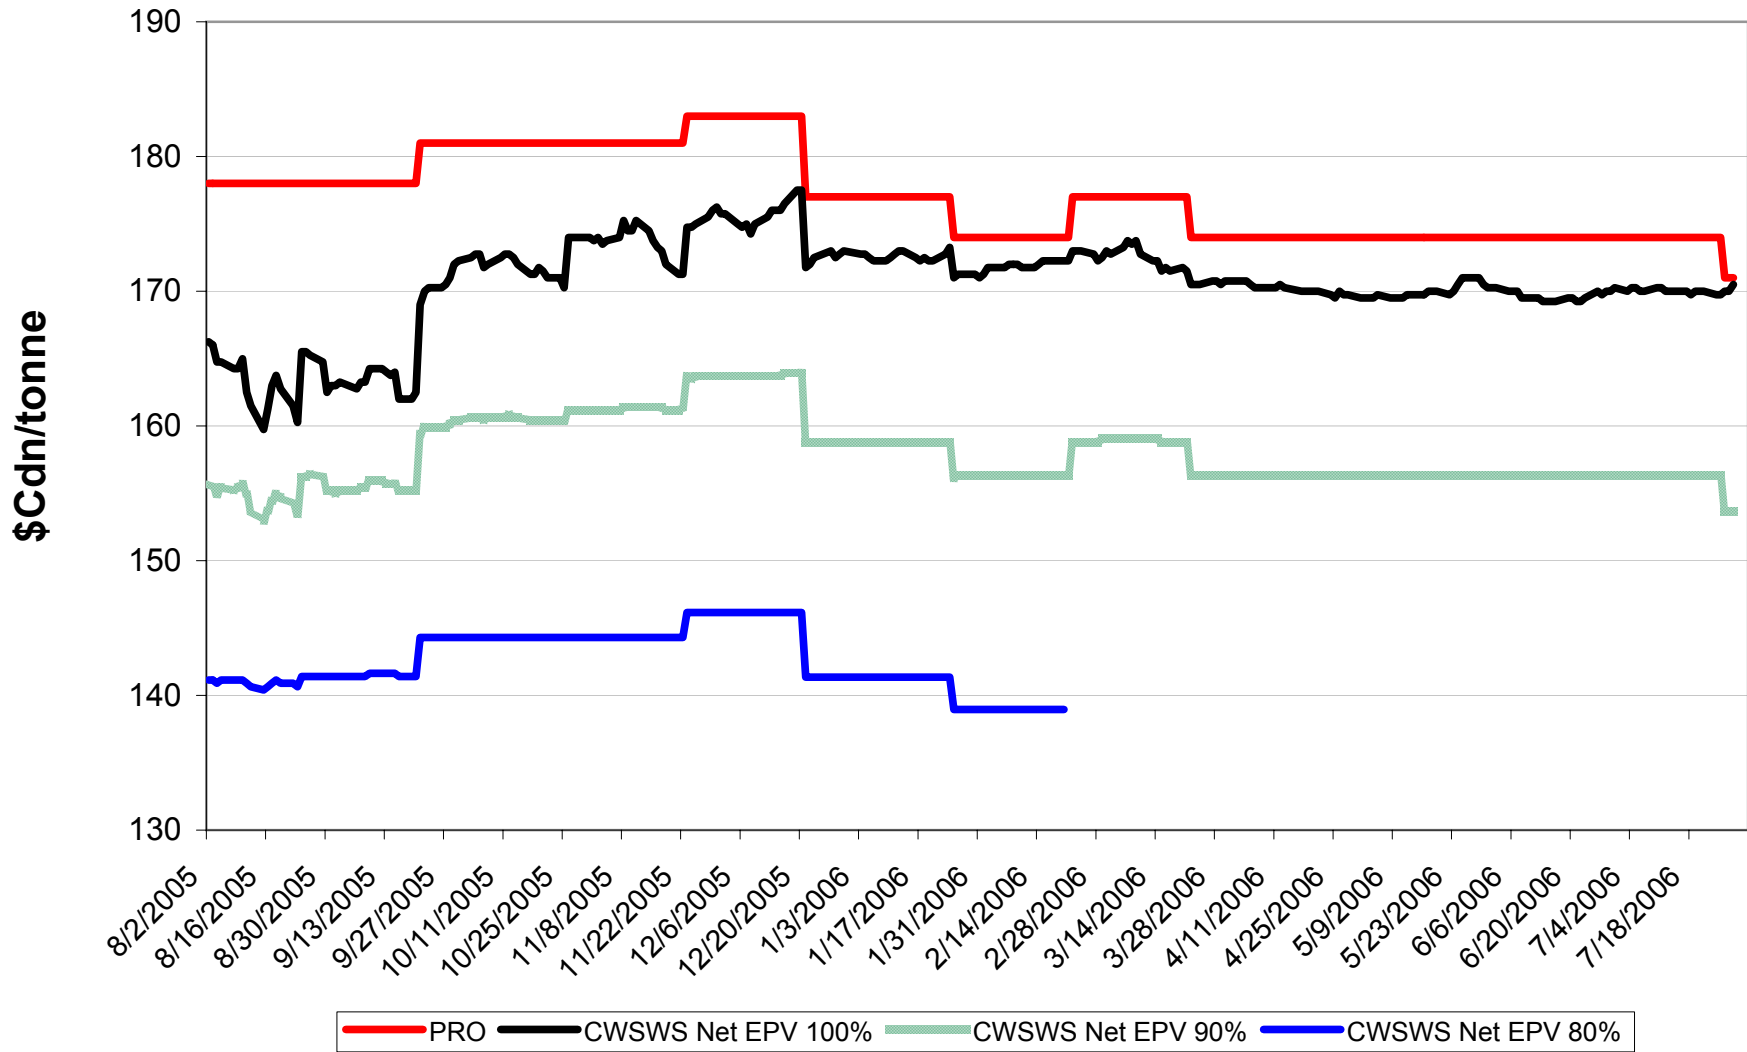

Sign up period: Aug. 2, 2005 to July 31, 2006

2005/06 1 CWRS 13.5 & 1 CWHWS 13.5 Net EPVs

Sign up period: Aug. 2, 2005 to July 31, 2006

2005/06 1 CWES Net EPVs

Sign up period: Aug. 02, 2005 to July 31, 2006

2005/06 1 CPSR Net EPVs

Sign up period: Aug. 02, 2005 to July 31, 2006

2005/06 1 CPSW Net EPVs

Sign up period: Aug. 02, 2005 to July 31, 2006

2005/06 1 CWRW Net EPVs

Sign up period: Aug. 02, 2005 to July 31, 2006

2005/06 1 CWSWS Net EPVs

Sign up period: Aug. 02, 2005 to July 31, 2006

2005/06 1 CWAD 13.0 Net EPVs

Sign up period: Aug. 2, 2005 to July 31, 2006

2005/06 1 CW Barley Net EPVs - Pool A

Sign up period: Aug. 02, 2005 to January 31, 2006

2005/06 1 CW Barley Net EPVs - Pool B

Sign up period: Feb. 23, 2006 to July 31, 2006

2005/06 Std Select Two-Row Net EPVs

Sign up period: Aug. 02, 2005 to July 31, 2006

2005/06 Std Select Six-Row Net EPVs

Sign up period: Aug. 02, 2005 to July 31, 2006