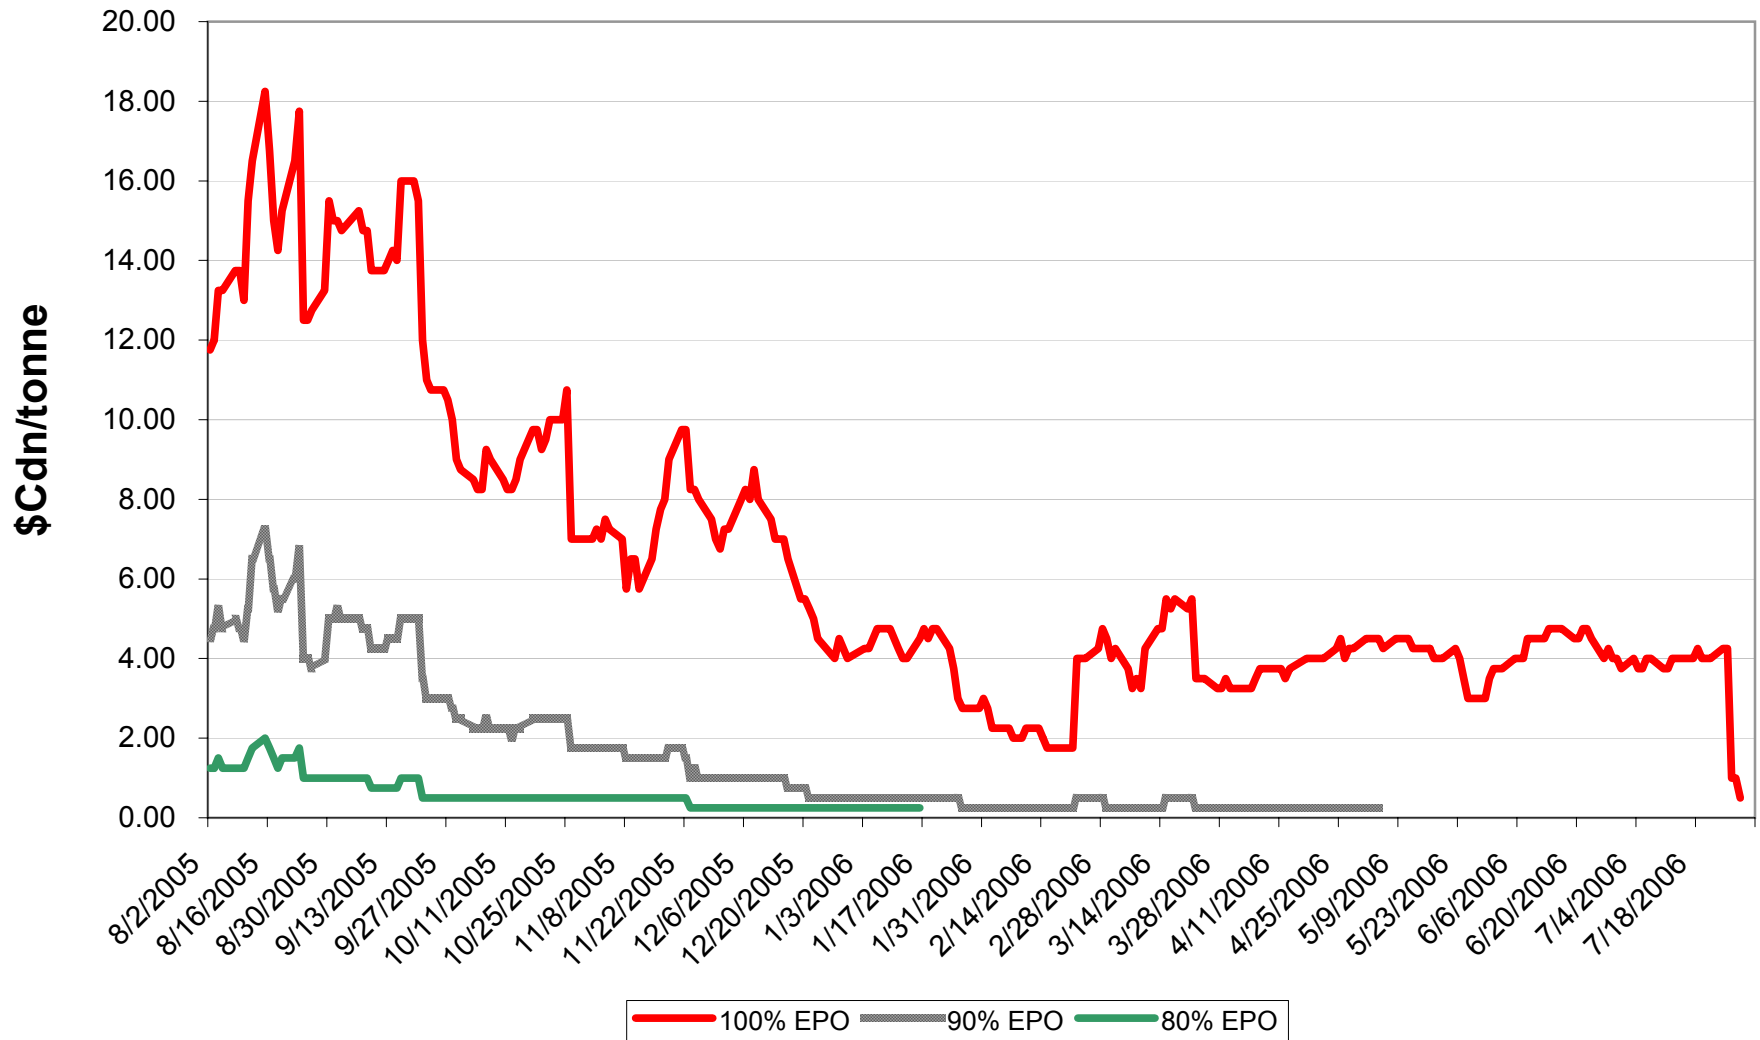

2005/06 1 CWRS 13.5 & 1 CWHWS 13.5 Wheat EPV Discounts

Sign up period: Aug. 02, 2005 to July 31, 2006

2005/06 1 CWES Wheat EPV Discounts

Sign up period: Aug. 02, 2005 to July 31, 2006

2005/06 1 CPRS, 1 CPSW & 1 CWRW Wheat EPV Discounts

Sign up period: Aug. 02, 2005 to July 31, 2006

2005/06 1 CWSWS EPV Discounts

Sign up period: Aug. 02, 2005 to July 31, 2006

2005/06 CW FEED Wheat EPV Discounts

Sign up period: Aug. 2, 2005 to July 31, 2006