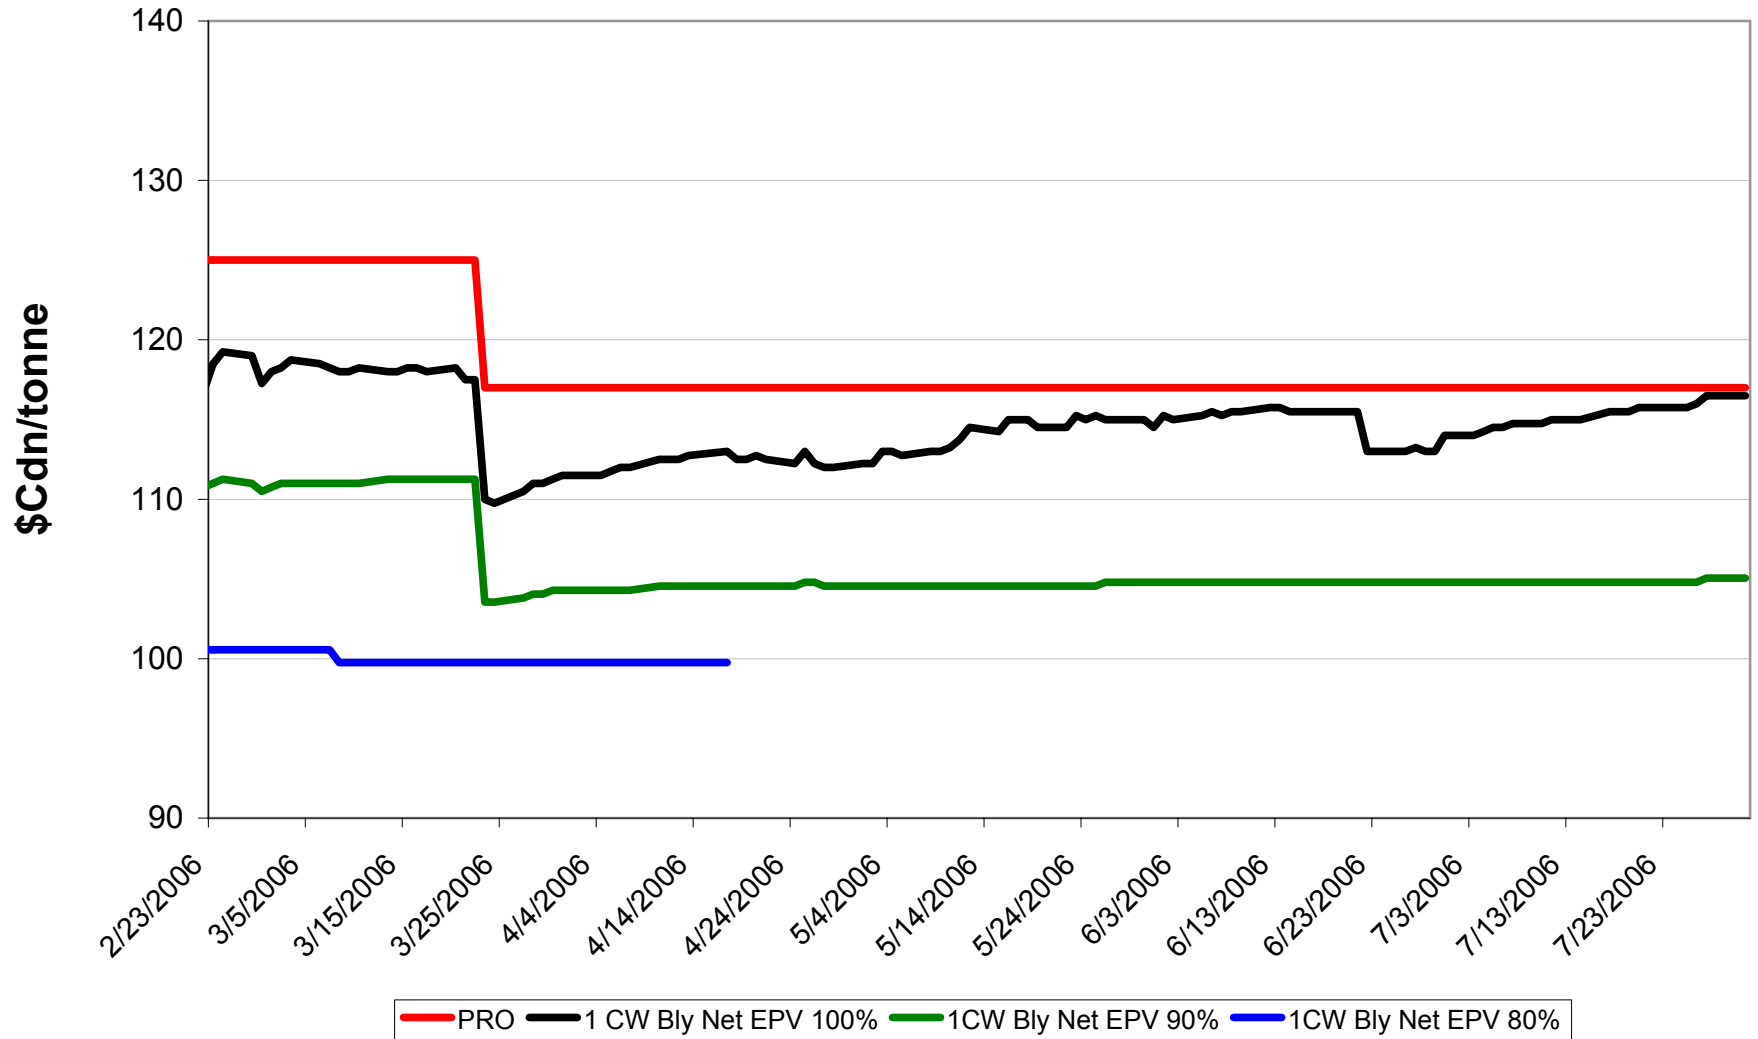

2005/06 1 CWSWS Net EPVs

Sign up period: Aug. 02, 2005 to July 31, 2006

2005/06 1 CWAD 13.0 Net EPVs

Sign up period: Aug. 2, 2005 to July 31, 2006

2005/06 1 CW Barley Net EPVs - Pool A

Sign up period: Aug. 02, 2005 to January 31, 2006

2005/06 1 CW Barley Net EPVs - Pool B

Sign up period: Feb. 23, 2006 to July 31, 2006

2005/06 Std Select Two-Row Net EPVs

Sign up period: Aug. 02, 2005 to July 31, 2006

2005/06 Std Select Six-Row Net EPVs

Sign up period: Aug. 02, 2005 to July 31, 2006