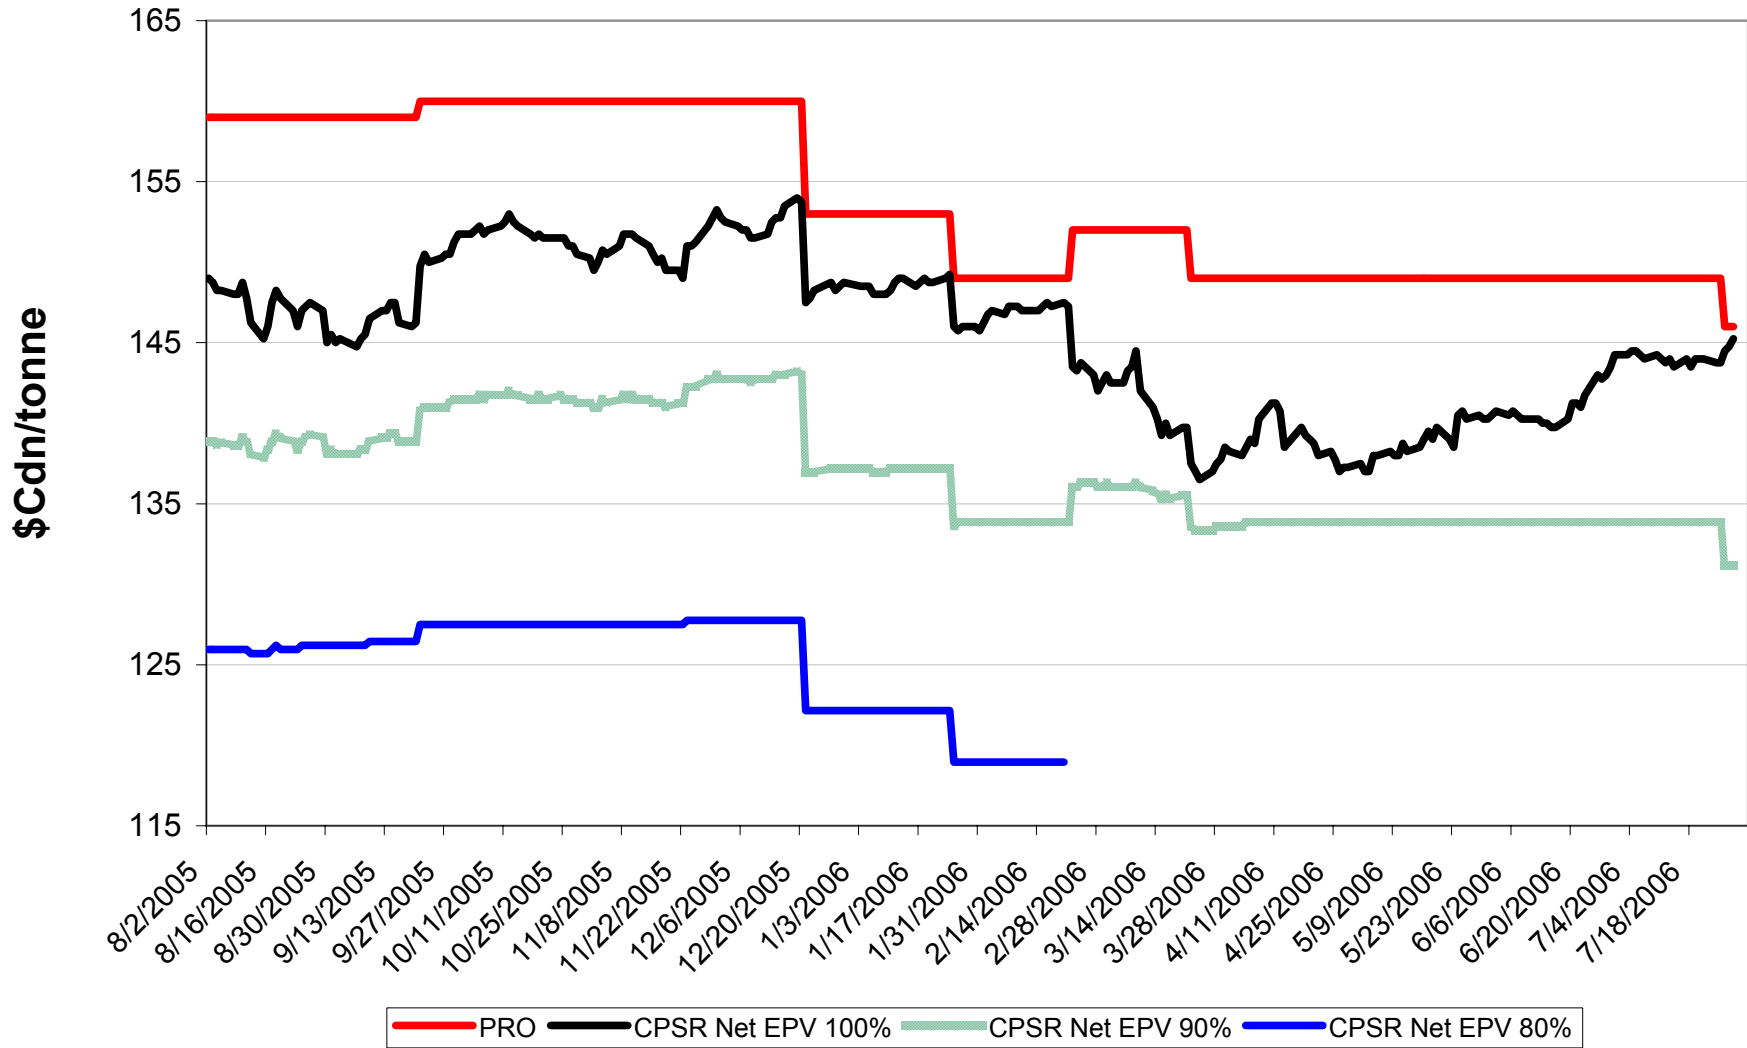

2005/06 1 CW Barley EPV Discounts - Pool A

Sign up period: Aug. 2, 2005 to January 31, 2006

2005/06 1 CW Barley EPV Discounts - Pool B

Sign up period: Feb. 23, 2006 to July 31, 2006

2005/06 Selected Barley EPV Discounts

Sign up period: Aug. 2, 2005 to July 31, 2006

2005/06 1 CWRS 13.5 & 1 CWHWS 13.5 Net EPVs

Sign up period: Aug. 2, 2005 to July 31, 2006

2005/06 1 CWES Net EPVs

Sign up period: Aug. 02, 2005 to July 31, 2006

2005/06 1 CPSR Net EPVs

Sign up period: Aug. 02, 2005 to July 31, 2006

2005/06 1 CPSW Net EPVs

Sign up period: Aug. 02, 2005 to July 31, 2006

2005/06 1 CWRW Net EPVs

Sign up period: Aug. 02, 2005 to July 31, 2006