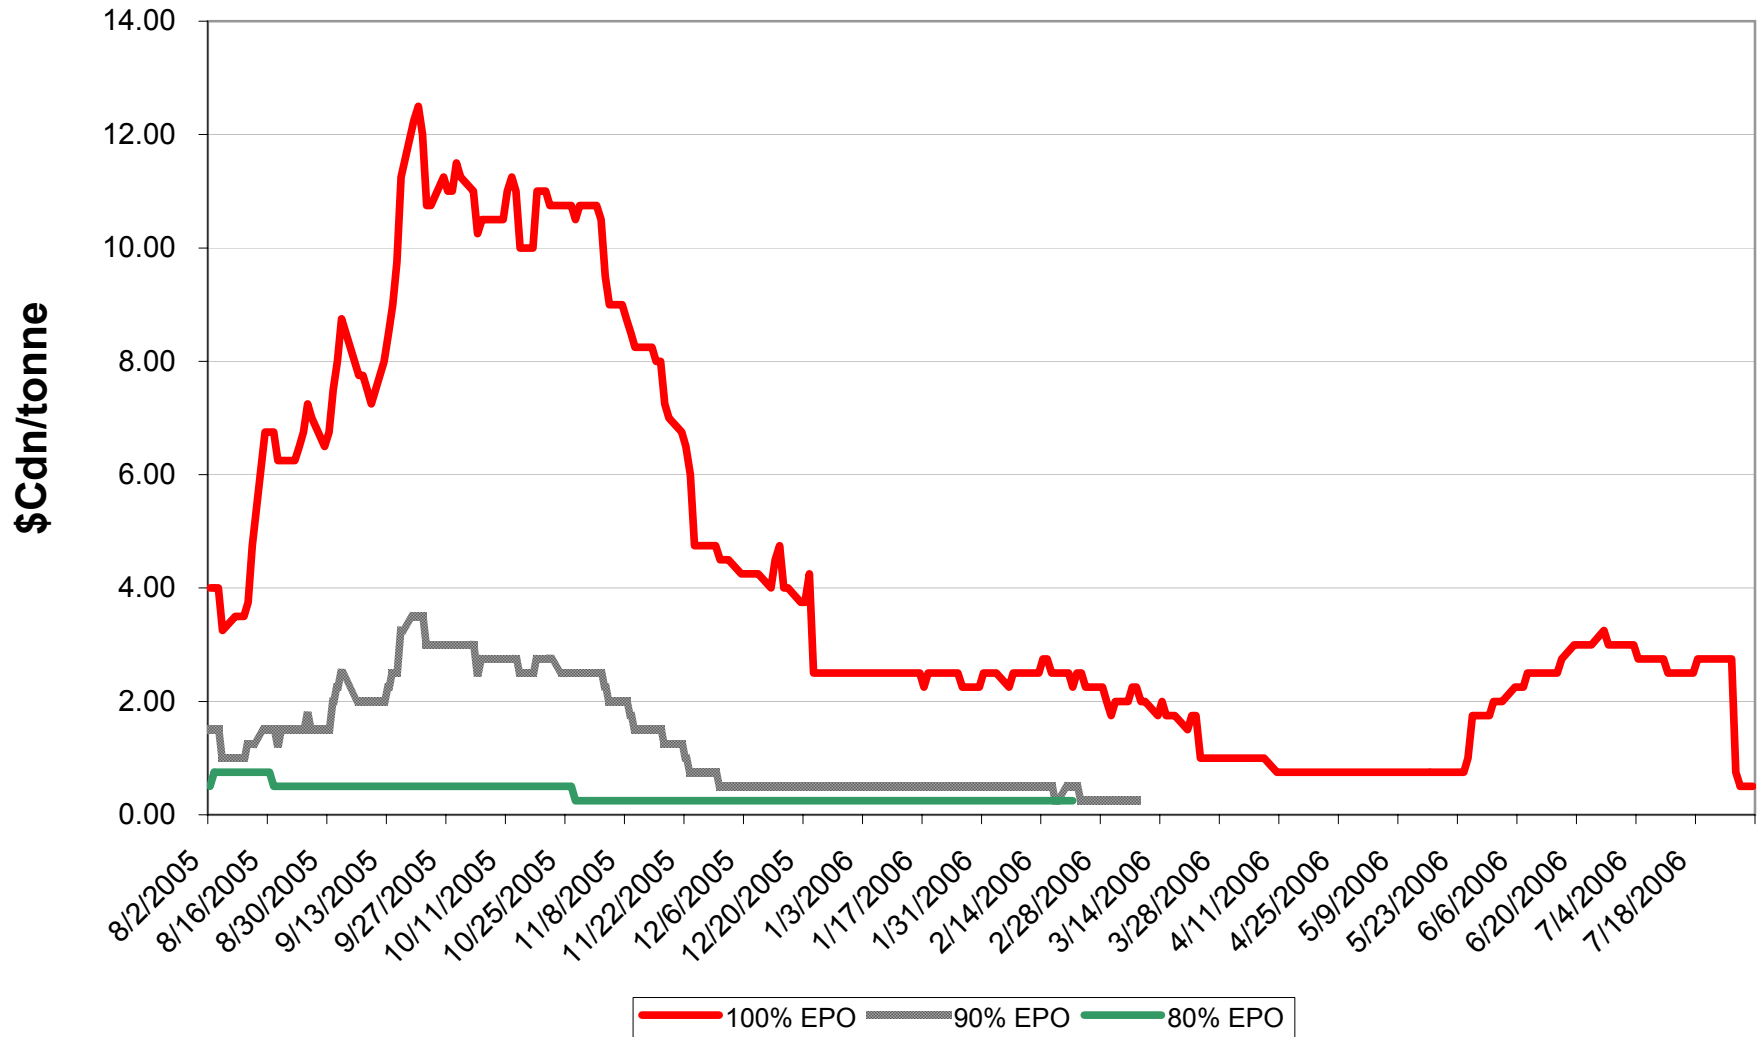

2005/06 1 CWAD 13.0 EPV Discounts

Sign up period: Aug. 2, 2005 to July 31, 2006

2005/06 4 CW CWAD Durum EPV Discounts

Sign up period: Jan 18, 2006 to July 31, 2006

2005/06 5 CW CWAD Durum EPV Discounts

Sign up period: Aug 2, 2005 to July 31, 2006

2005/06 1 CW Barley EPV Discounts - Pool A

Sign up period: Aug. 2, 2005 to January 31, 2006

2005/06 1 CW Barley EPV Discounts - Pool B

Sign up period: Feb. 23, 2006 to July 31, 2006

2005/06 Selected Barley EPV Discounts