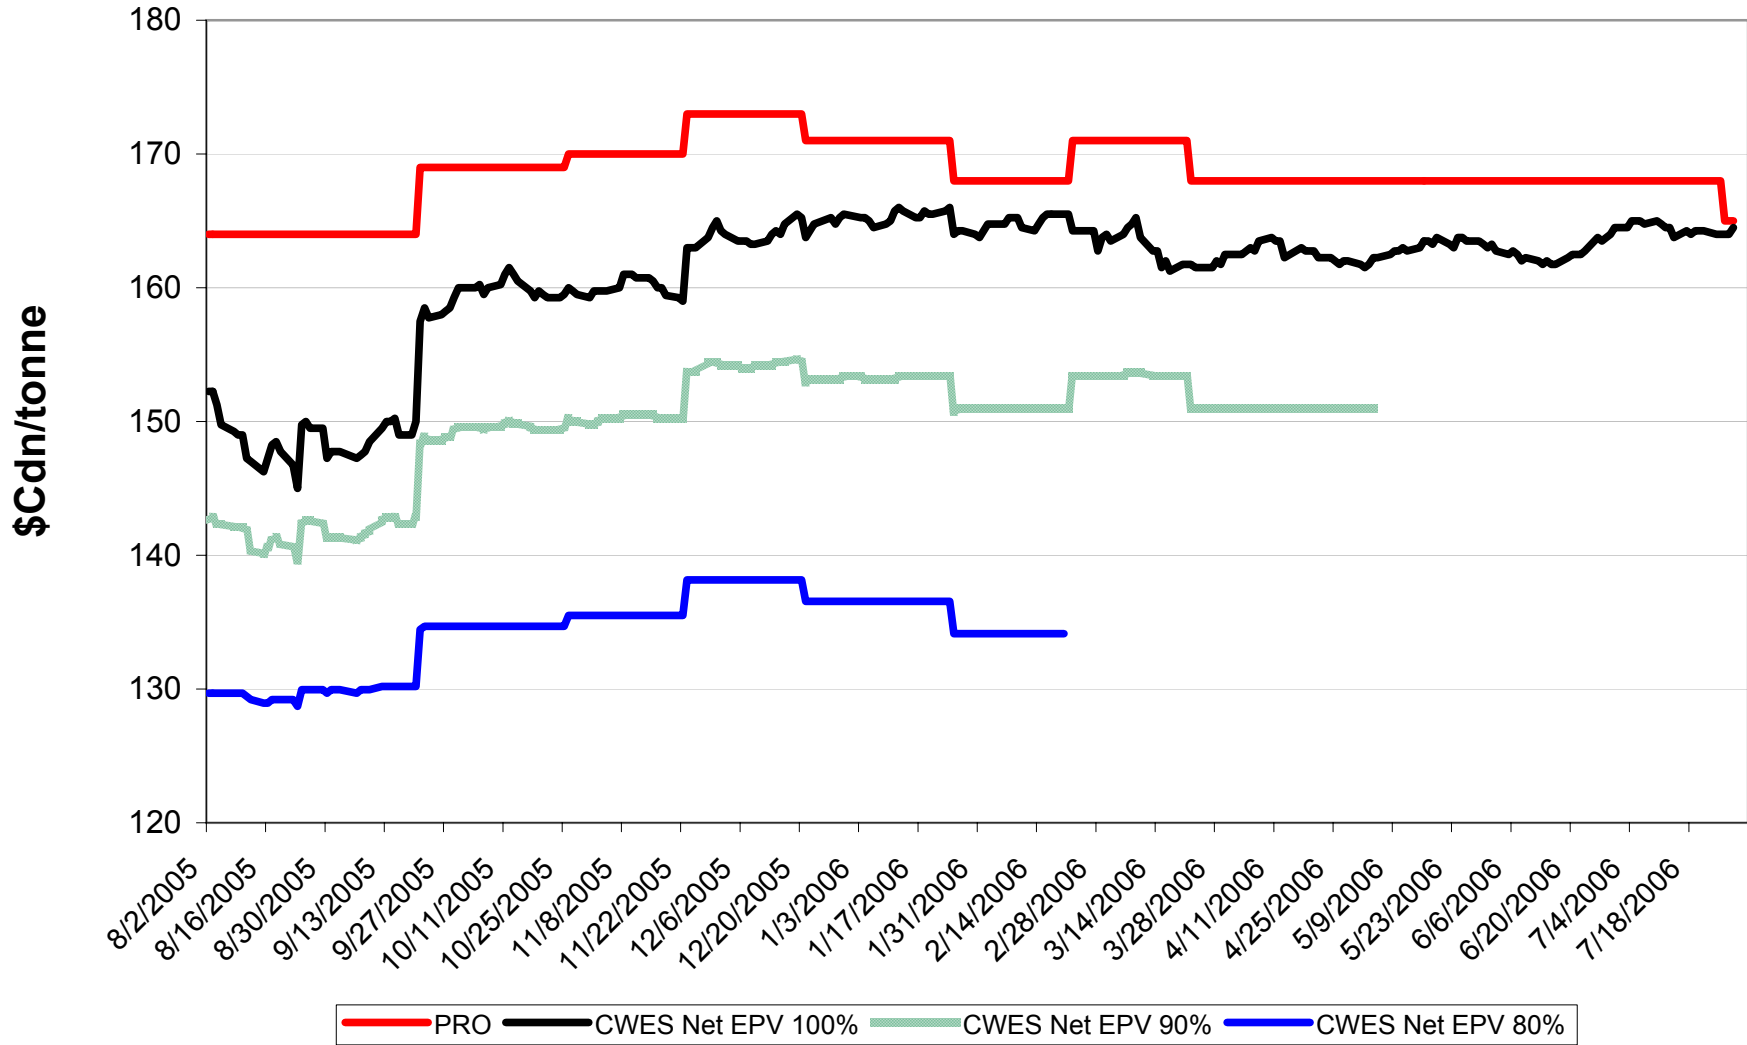

2005/06 1 CW Barley EPV Discounts - Pool A

Sign up period: Aug. 2, 2005 to January 31, 2006

2005/06 1 CW Barley EPV Discounts - Pool B

Sign up period: Feb. 23, 2006 to July 31, 2006

2005/06 Selected Barley EPV Discounts

Sign up period: Aug. 2, 2005 to July 31, 2006

2005/06 1 CWRS 13.5 & 1 CWHWS 13.5 Net EPVs

Sign up period: Aug. 2, 2005 to July 31, 2006

2005/06 1 CWES Net EPVs

Sign up period: Aug. 02, 2005 to July 31, 2006

2005/06 1 CPSR Net EPVs

Sign up period: Aug. 02, 2005 to July 31, 2006

2005/06 1 CPSW Net EPVs

Sign up period: Aug. 02, 2005 to July 31, 2006

2005/06 1 CWRW Net EPVs

Sign up period: Aug. 02, 2005 to July 31, 2006