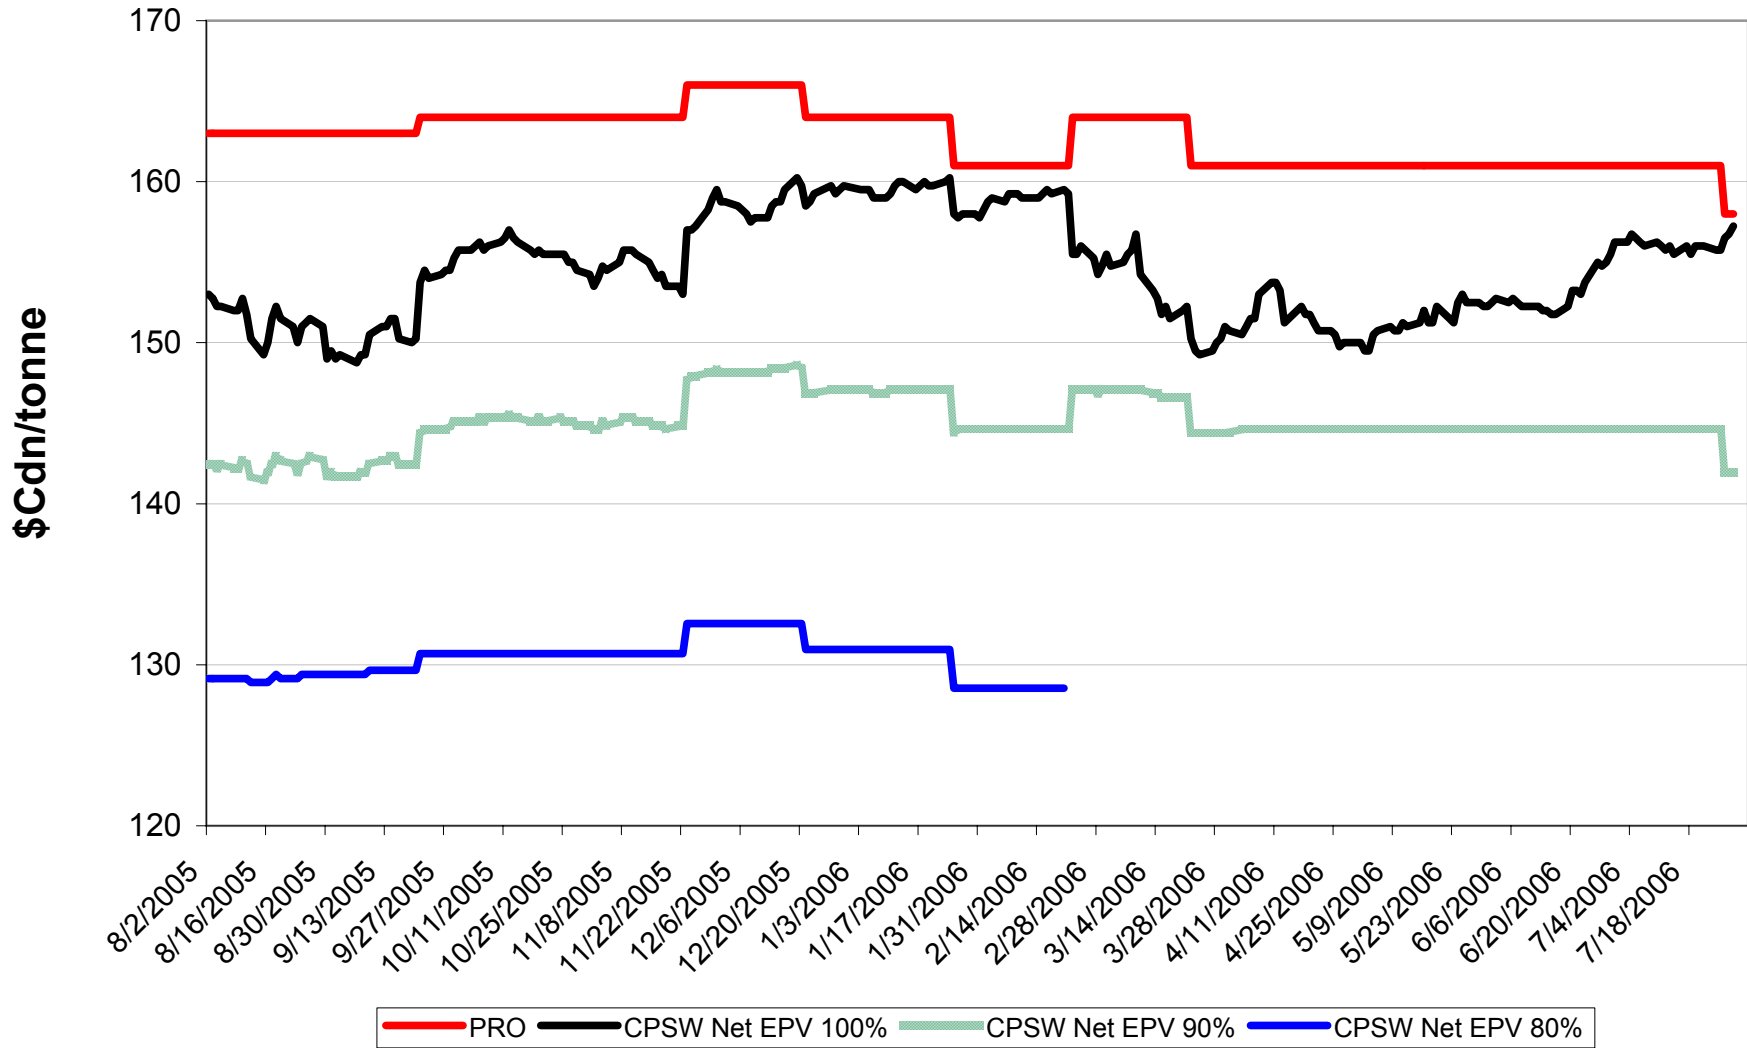

2005/06 1 CW Barley EPV Discounts - Pool A

Sign up period: Aug. 2, 2005 to January 31, 2006

2005/06 1 CW Barley EPV Discounts - Pool B

Sign up period: Feb. 23, 2006 to July 31, 2006

2005/06 Selected Barley EPV Discounts

Sign up period: Aug. 2, 2005 to July 31, 2006

2005/06 1 CWRS 13.5 & 1 CWHWS 13.5 Net EPVs

Sign up period: Aug. 2, 2005 to July 31, 2006

2005/06 1 CWES Net EPVs

Sign up period: Aug. 02, 2005 to July 31, 2006

2005/06 1 CPSR Net EPVs

Sign up period: Aug. 02, 2005 to July 31, 2006

2005/06 1 CPSW Net EPVs

Sign up period: Aug. 02, 2005 to July 31, 2006

2005/06 1 CWRW Net EPVs

Sign up period: Aug. 02, 2005 to July 31, 2006