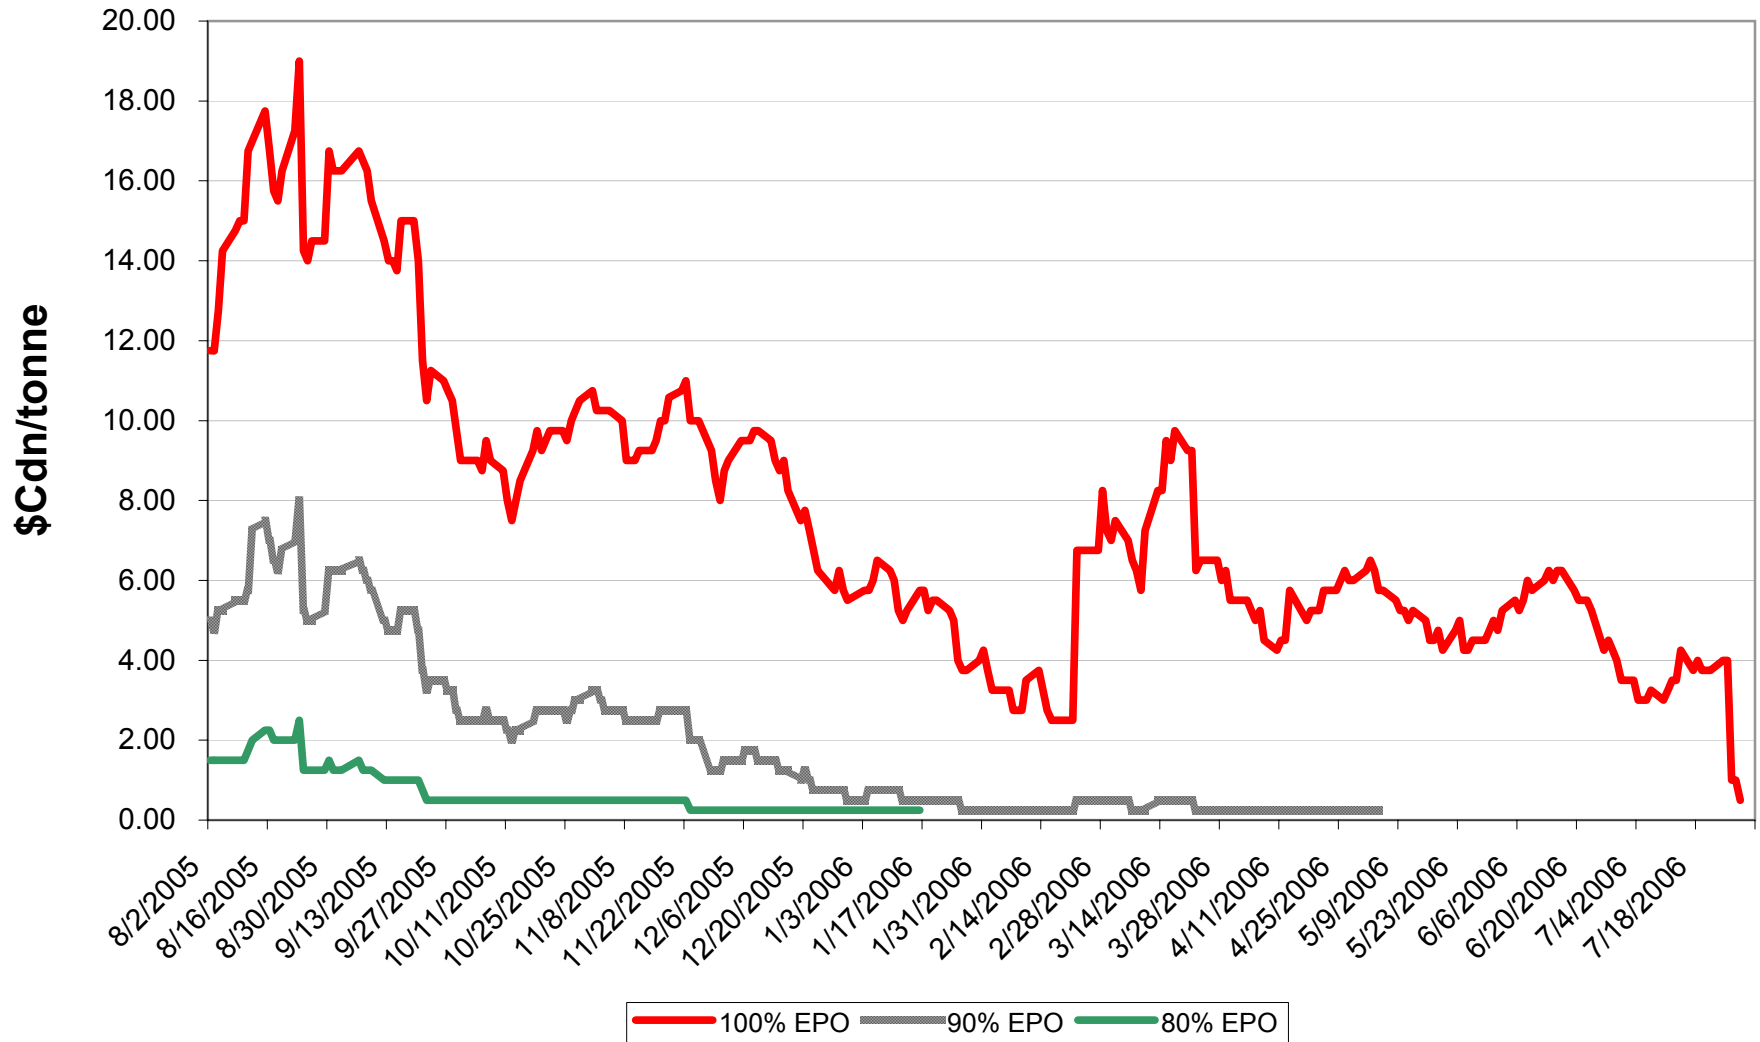

2005/06 1 CWRS 13.5 & 1 CWHWS 13.5 Wheat EPV Discounts

Sign up period: Aug. 02, 2005 to July 31, 2006

2005/06 1 CWES Wheat EPV Discounts

Sign up period: Aug. 02, 2005 to July 31, 2006

2005/06 1 CPRS, 1 CPSW & 1 CWRW Wheat EPV Discounts

Sign up period: Aug. 02, 2005 to July 31, 2006

2005/06 1 CWSWS EPV Discounts

Sign up period: Aug. 02, 2005 to July 31, 2006

2005/06 CW FEED Wheat EPV Discounts

Sign up period: Aug. 2, 2005 to July 31, 2006