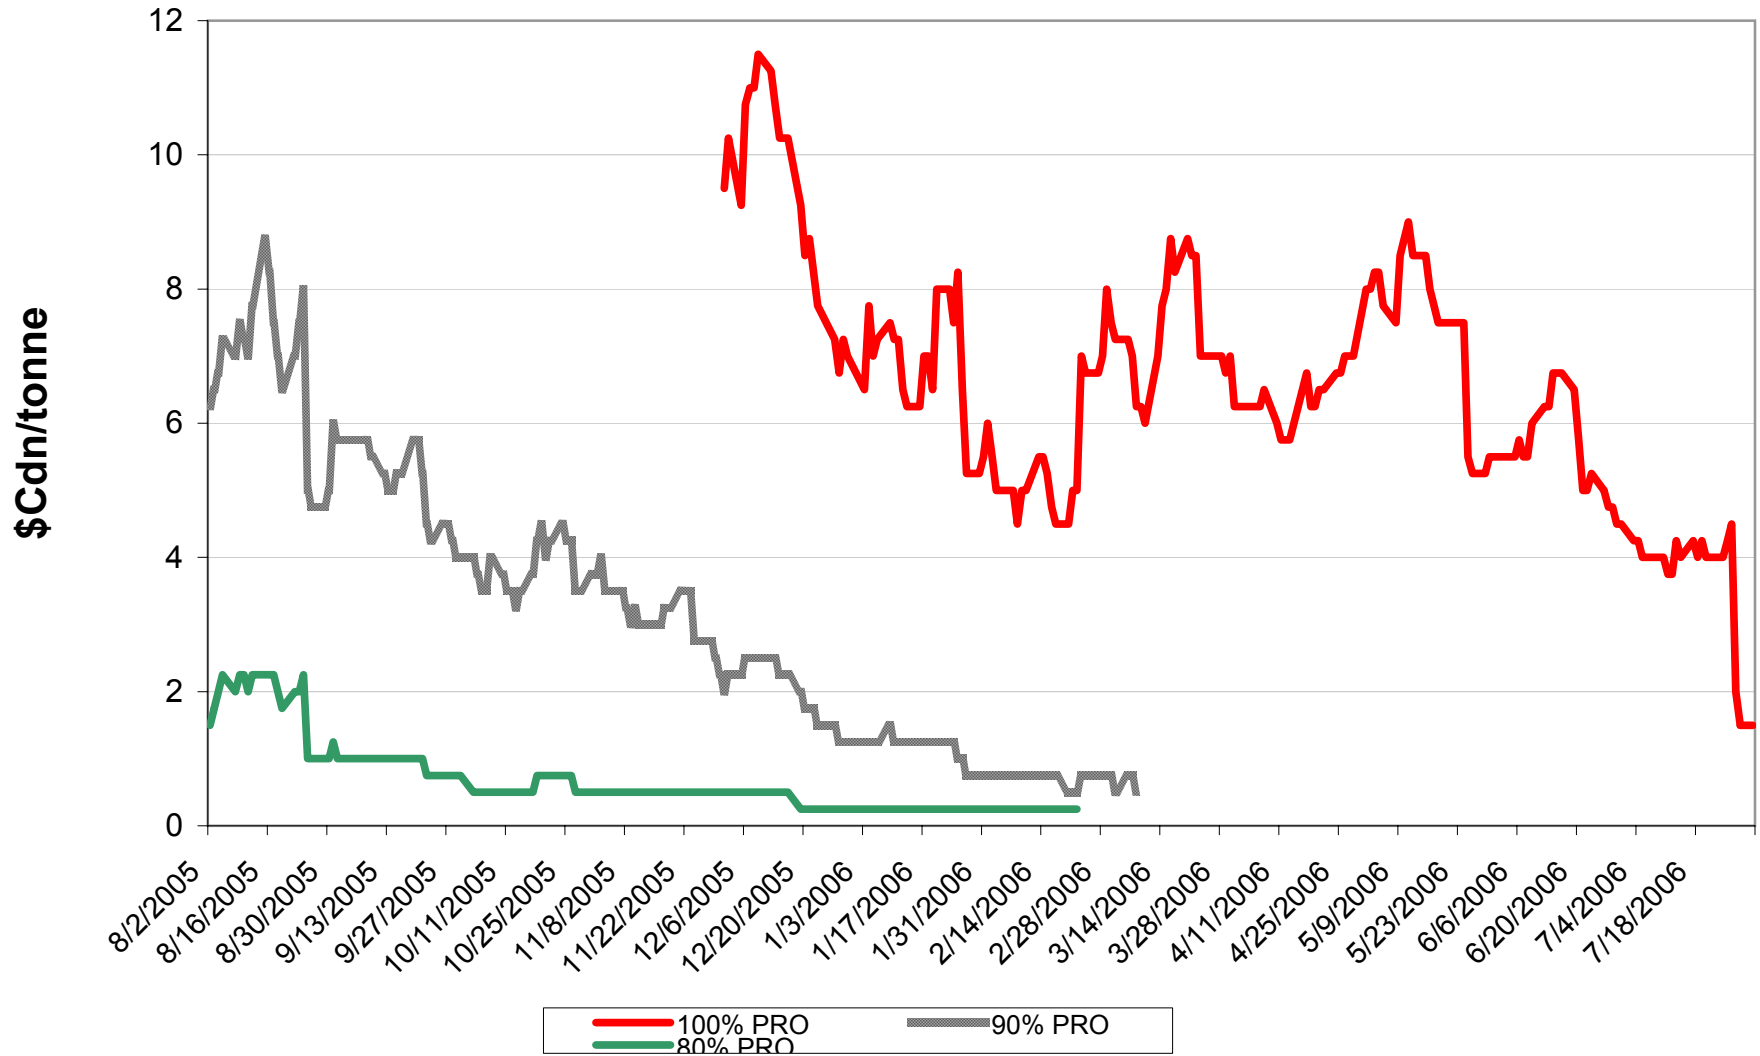

2005/06 1 CWAD 13.0 EPV Discounts

Sign up period: Aug. 2, 2005 to July 31, 2006