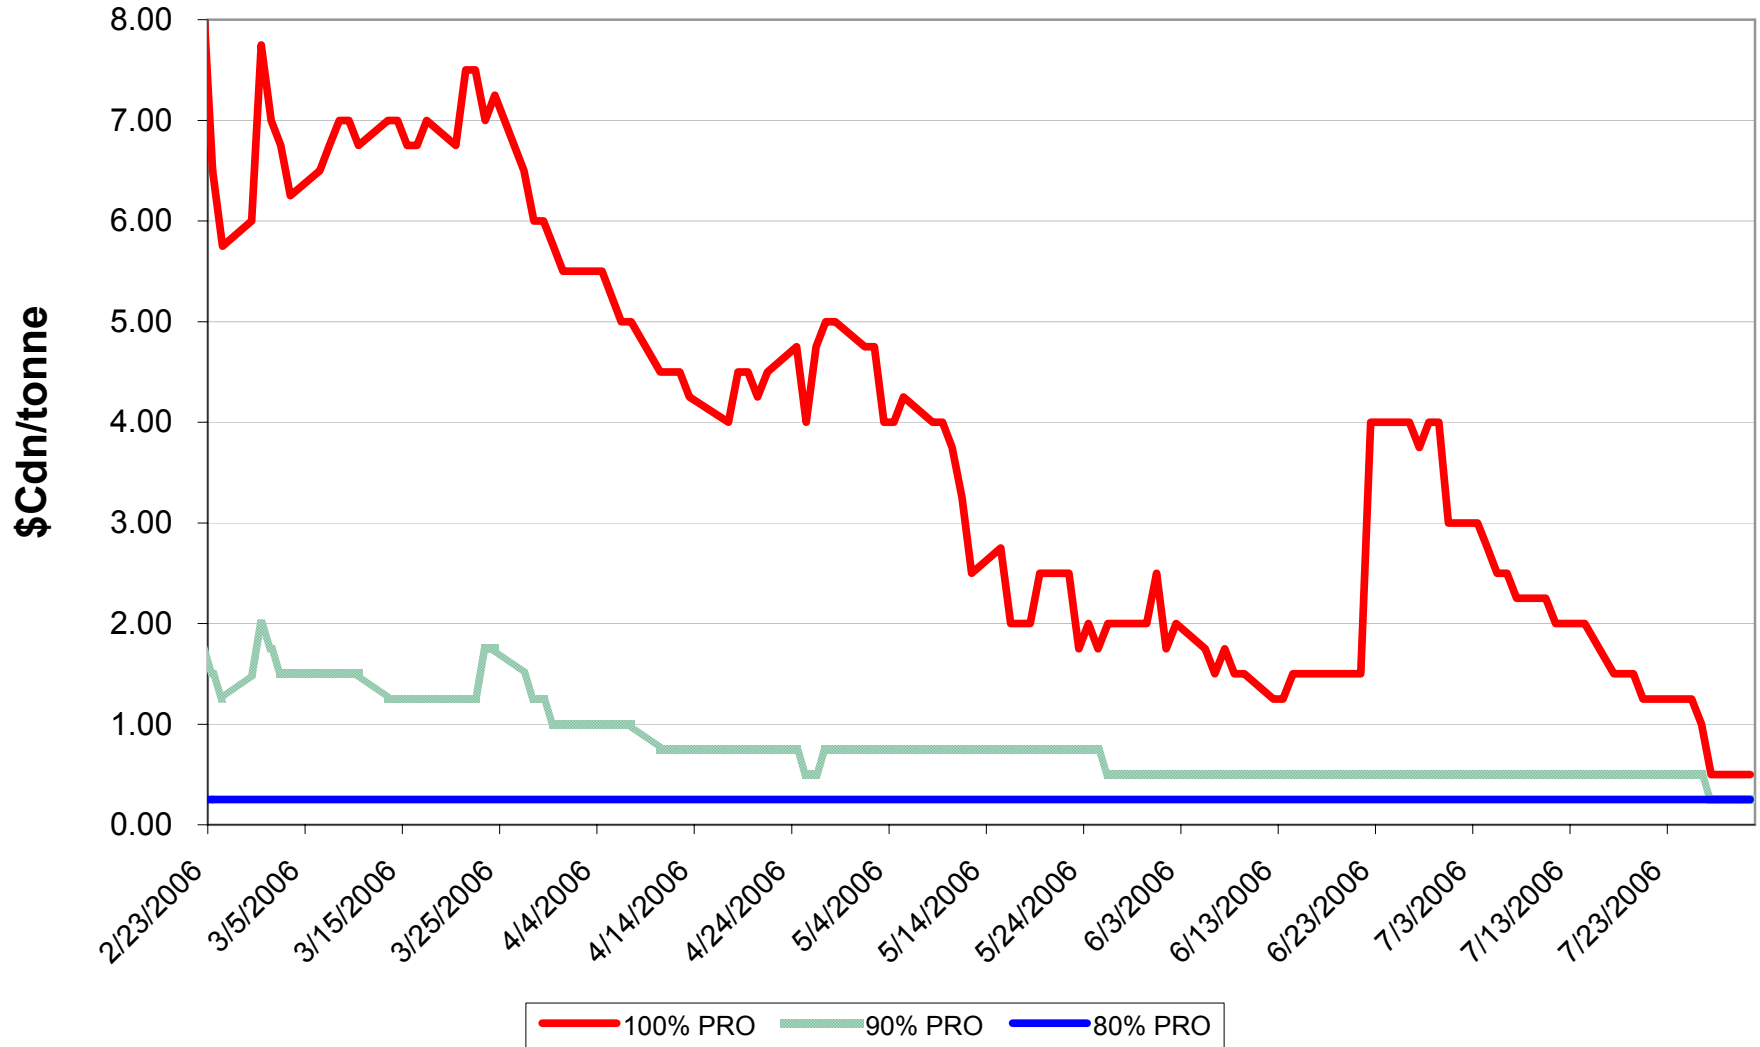

2005/06 1 CWAD 13.0 EPV Discounts

Sign up period: Aug. 2, 2005 to July 31, 2006

2005/06 4 CW CWAD Durum EPV Discounts

Sign up period: Jan 18, 2006 to July 31, 2006

2005/06 5 CW CWAD Durum EPV Discounts

Sign up period: Aug 2, 2005 to July 31, 2006

2005/06 1 CW Barley EPV Discounts - Pool A

Sign up period: Aug. 2, 2005 to January 31, 2006

2005/06 1 CW Barley EPV Discounts - Pool B

Sign up period: Feb. 23, 2006 to July 31, 2006

2005/06 Selected Barley EPV Discounts

Sign up period: Aug. 2, 2005 to July 31, 2006

2005/06 1 CWRS 13.5 & 1 CWHWS 13.5 Net EPVs

Sign up period: Aug. 2, 2005 to July 31, 2006

2005/06 1 CWES Net EPVs

Sign up period: Aug. 02, 2005 to July 31, 2006