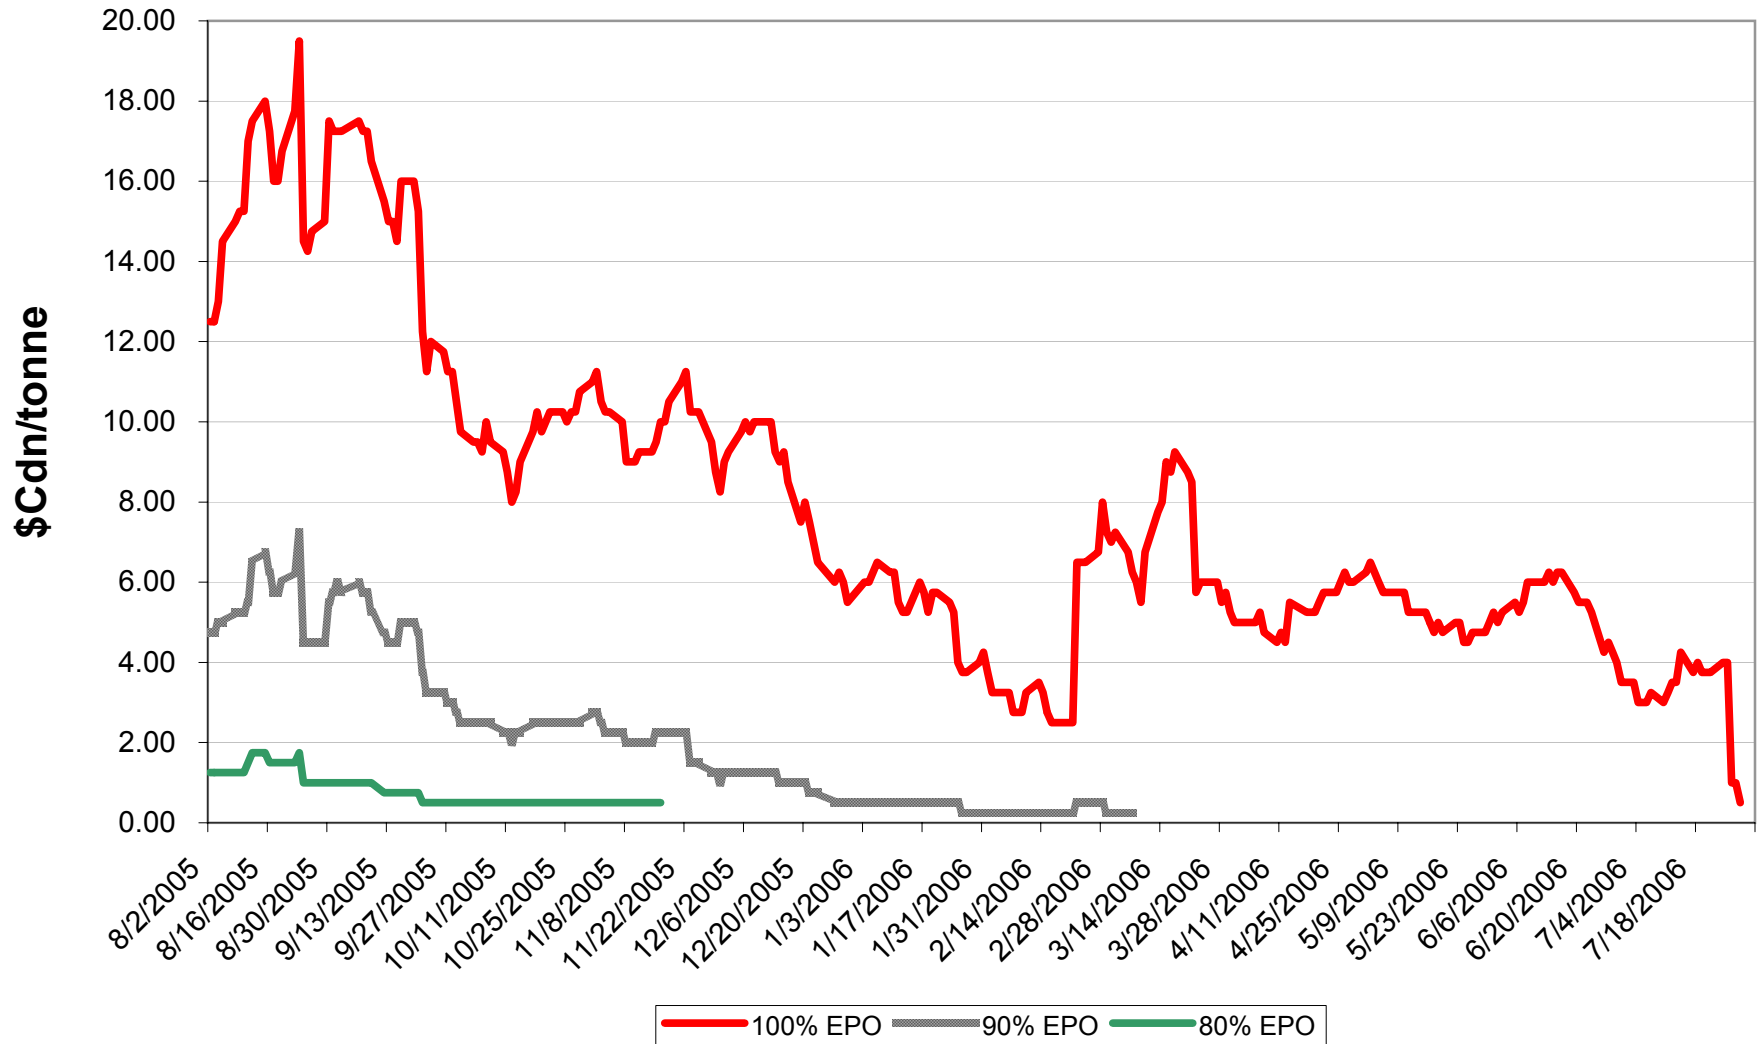

2005/06 1 CWRS 13.5 & 1 CWHWS 13.5 Wheat EPV Discounts

Sign up period: Aug. 02, 2005 to July 31, 2006

2005/06 1 CWES Wheat EPV Discounts

Sign up period: Aug. 02, 2005 to July 31, 2006

2005/06 1 CPRS, 1 CPSW & 1 CWRW Wheat EPV Discounts

Sign up period: Aug. 02, 2005 to July 31, 2006

2005/06 1 CWSWS EPV Discounts

Sign up period: Aug. 02, 2005 to July 31, 2006

2005/06 CW FEED Wheat EPV Discounts

Sign up period: Aug. 2, 2005 to July 31, 2006