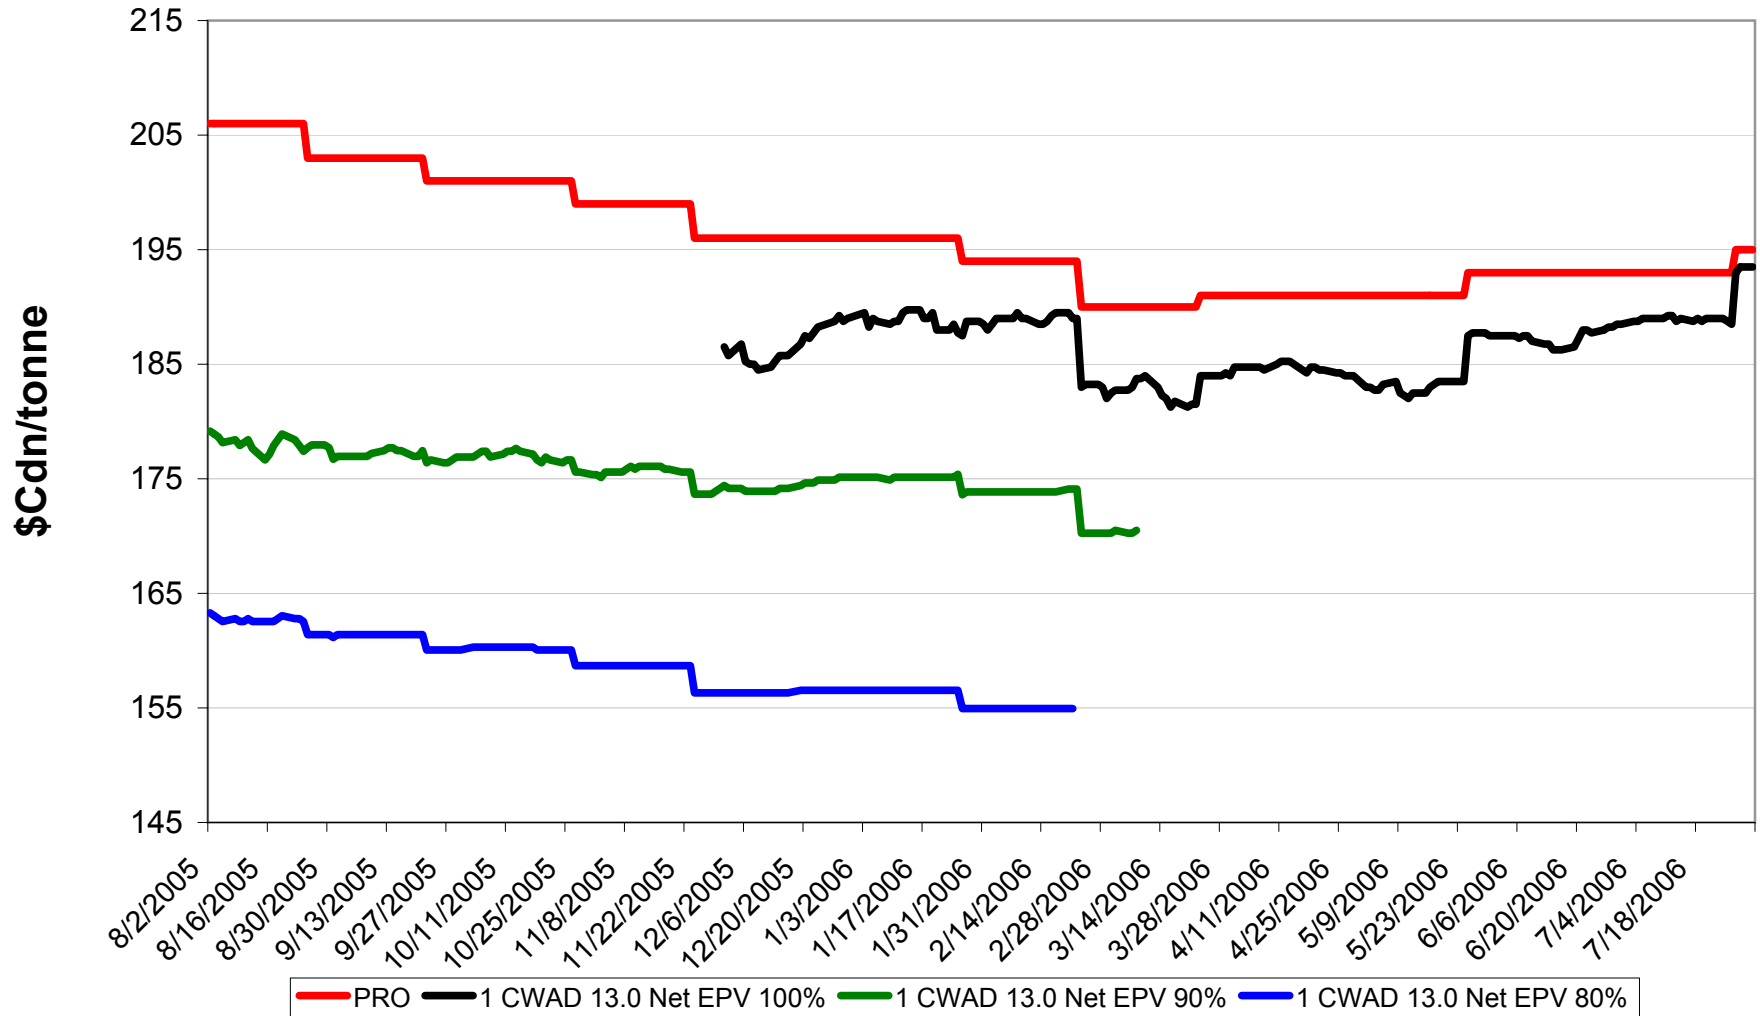

Sign up period: Aug. 2, 2005 to July 31, 2006

2005/06 1 CWRS 13.5 & 1 CWHWS 13.5 Net EPVs

Sign up period: Aug. 2, 2005 to July 31, 2006

2005/06 1 CWES Net EPVs

Sign up period: Aug. 02, 2005 to July 31, 2006

2005/06 1 CPSR Net EPVs

Sign up period: Aug. 02, 2005 to July 31, 2006

2005/06 1 CPSW Net EPVs

Sign up period: Aug. 02, 2005 to July 31, 2006

2005/06 1 CWRW Net EPVs

Sign up period: Aug. 02, 2005 to July 31, 2006

2005/06 1 CWSWS Net EPVs

Sign up period: Aug. 02, 2005 to July 31, 2006

2005/06 1 CWAD 13.0 Net EPVs

Sign up period: Aug. 2, 2005 to July 31, 2006

2005/06 1 CW Barley Net EPVs - Pool A

Sign up period: Aug. 02, 2005 to January 31, 2006

2005/06 1 CW Barley Net EPVs - Pool B

Sign up period: Feb. 23, 2006 to July 31, 2006

2005/06 Std Select Two-Row Net EPVs

Sign up period: Aug. 02, 2005 to July 31, 2006

2005/06 Std Select Six-Row Net EPVs

Sign up period: Aug. 02, 2005 to July 31, 2006