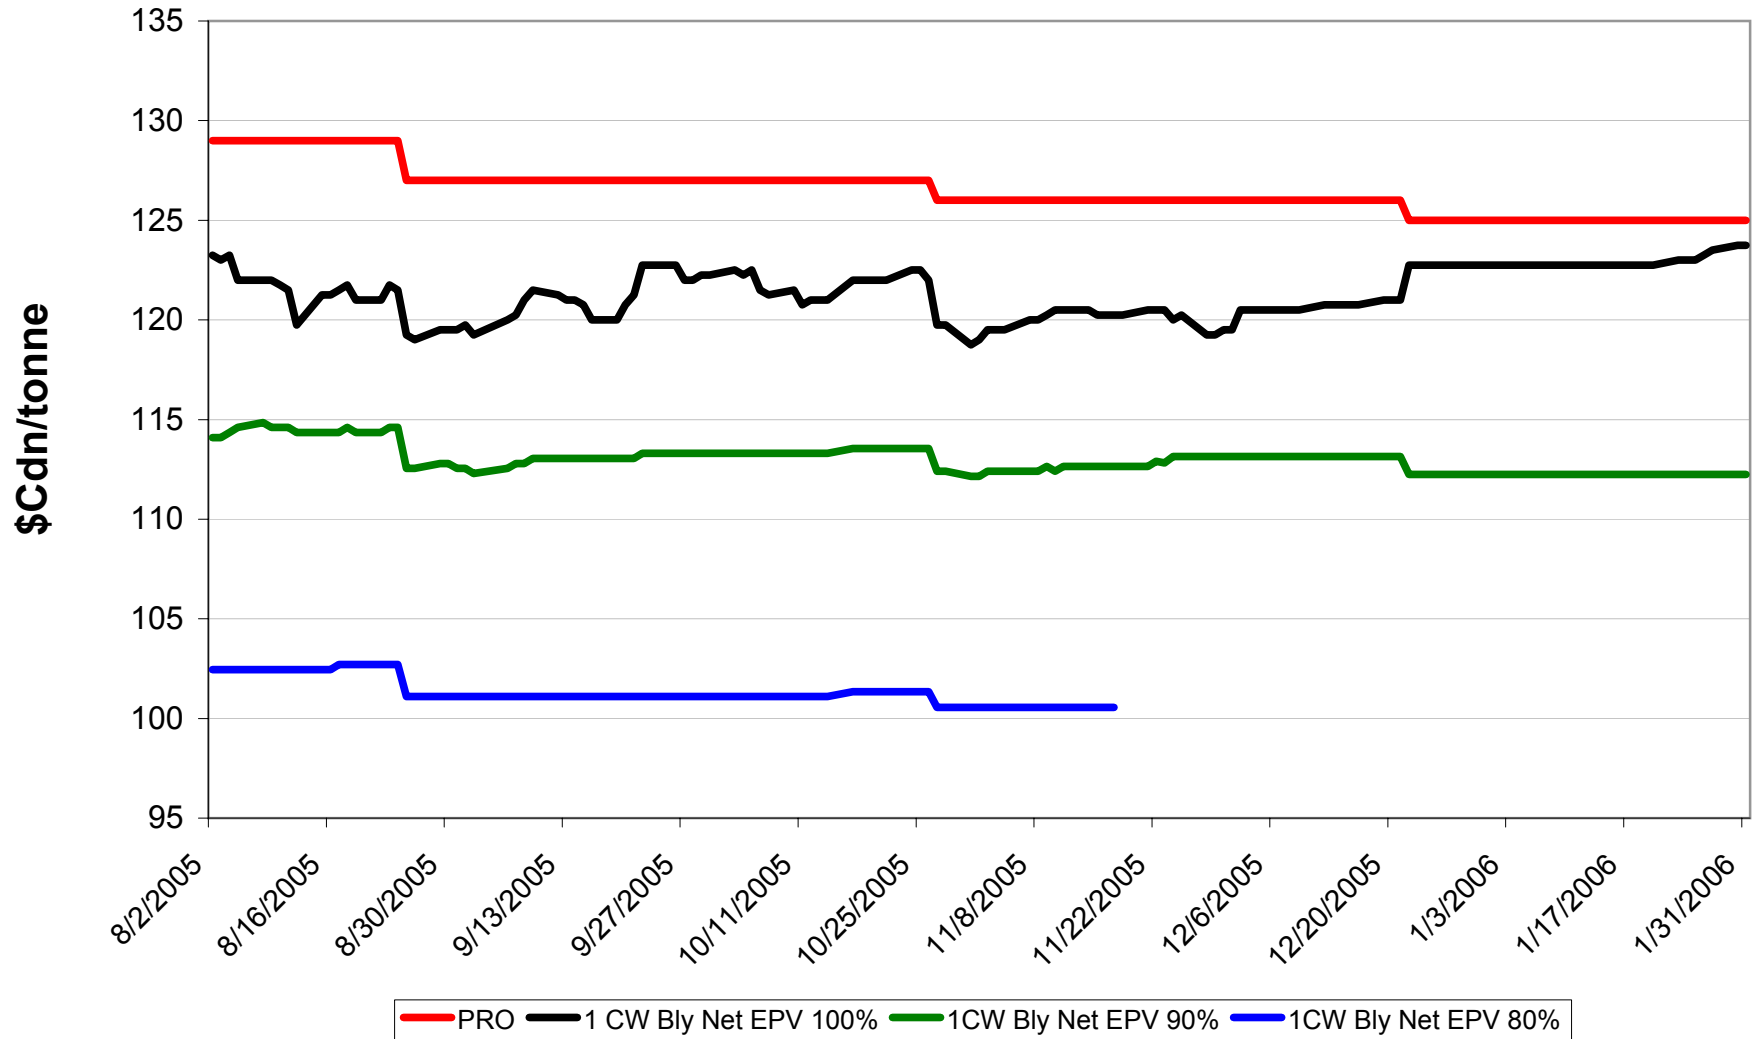

2005/06 1 CPSR Net EPVs

Sign up period: Aug. 02, 2005 to July 31, 2006

2005/06 1 CPSW Net EPVs

Sign up period: Aug. 02, 2005 to July 31, 2006

2005/06 1 CWRW Net EPVs

Sign up period: Aug. 02, 2005 to July 31, 2006

2005/06 1 CWSWS Net EPVs

Sign up period: Aug. 02, 2005 to July 31, 2006

2005/06 1 CWAD 13.0 Net EPVs

Sign up period: Aug. 2, 2005 to July 31, 2006

2005/06 1 CW Barley Net EPVs - Pool A

Sign up period: Aug. 02, 2005 to January 31, 2006

2005/06 1 CW Barley Net EPVs - Pool B

Sign up period: Feb. 23, 2006 to July 31, 2006

2005/06 Std Select Two-Row Net EPVs

Sign up period: Aug. 02, 2005 to July 31, 2006

2005/06 Std Select Six-Row Net EPVs

Sign up period: Aug. 02, 2005 to July 31, 2006