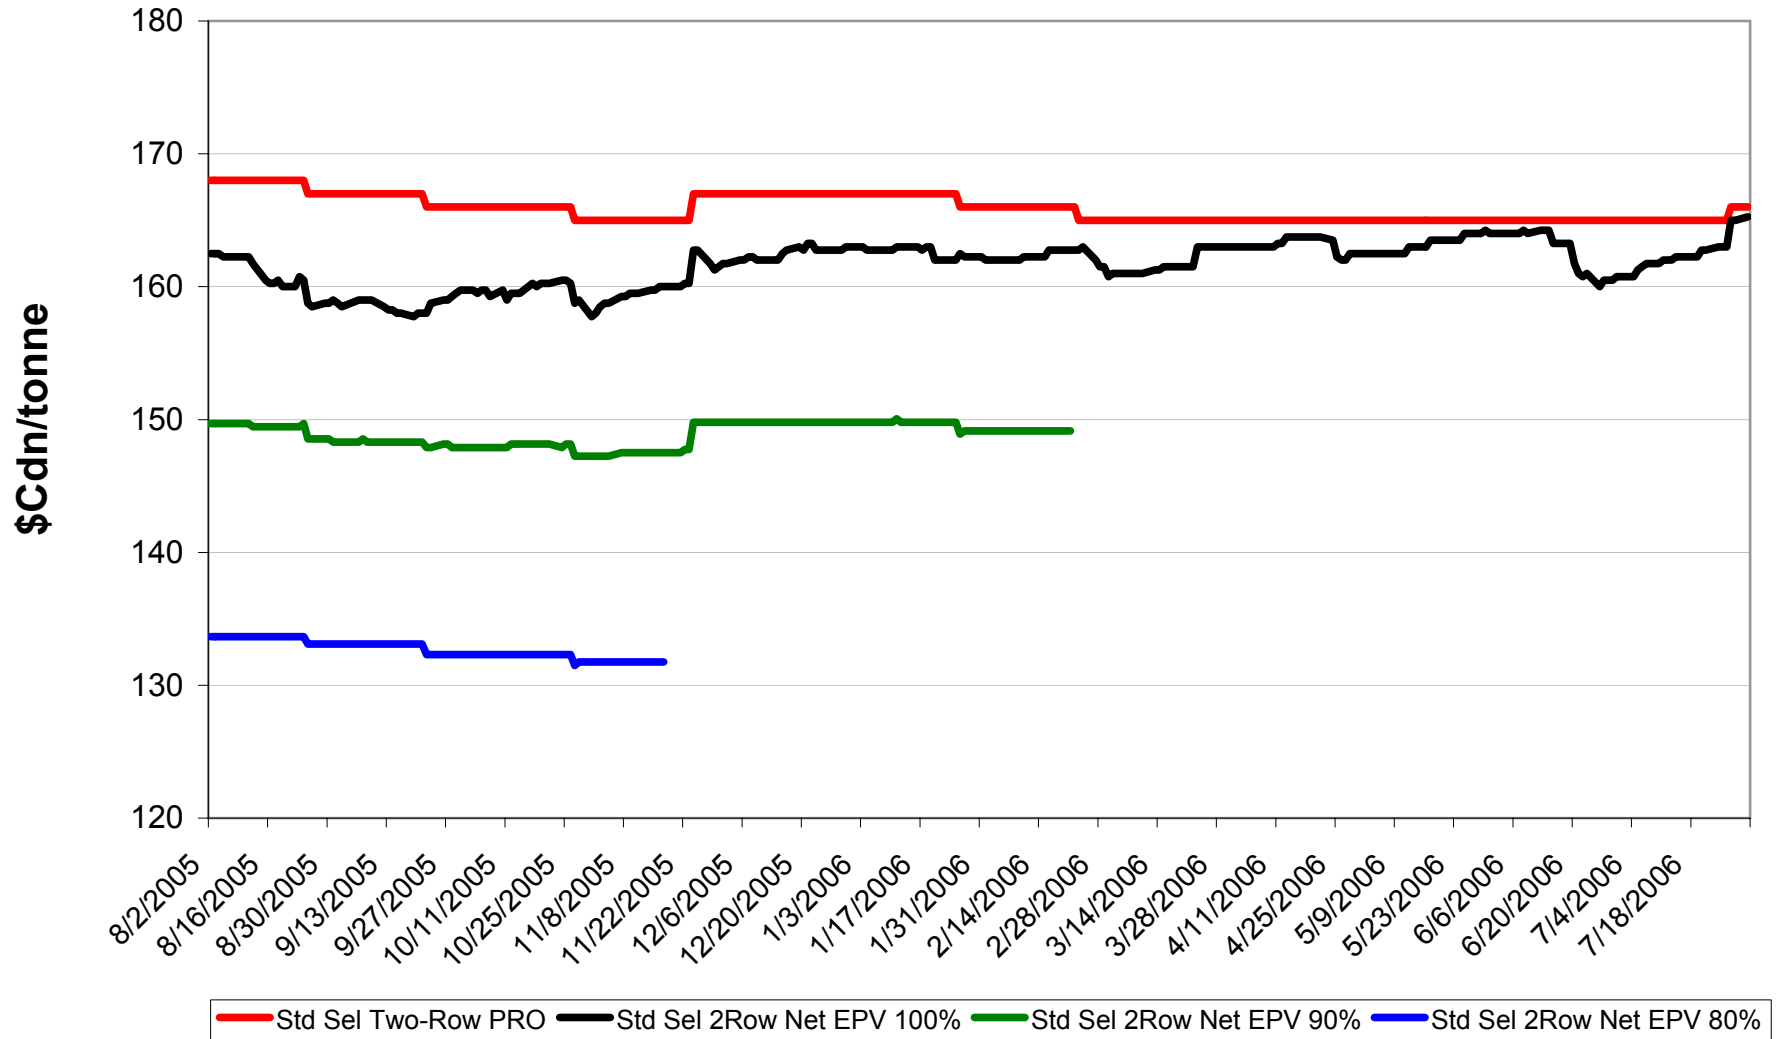

2005/06 1 CPSR Net EPVs

Sign up period: Aug. 02, 2005 to July 31, 2006

2005/06 1 CPSW Net EPVs

Sign up period: Aug. 02, 2005 to July 31, 2006

2005/06 1 CWRW Net EPVs

Sign up period: Aug. 02, 2005 to July 31, 2006

2005/06 1 CWSWS Net EPVs

Sign up period: Aug. 02, 2005 to July 31, 2006

2005/06 1 CWAD 13.0 Net EPVs

Sign up period: Aug. 2, 2005 to July 31, 2006

2005/06 1 CW Barley Net EPVs - Pool A

Sign up period: Aug. 02, 2005 to January 31, 2006

2005/06 1 CW Barley Net EPVs - Pool B

Sign up period: Feb. 23, 2006 to July 31, 2006

2005/06 Std Select Two-Row Net EPVs

Sign up period: Aug. 02, 2005 to July 31, 2006

2005/06 Std Select Six-Row Net EPVs

Sign up period: Aug. 02, 2005 to July 31, 2006