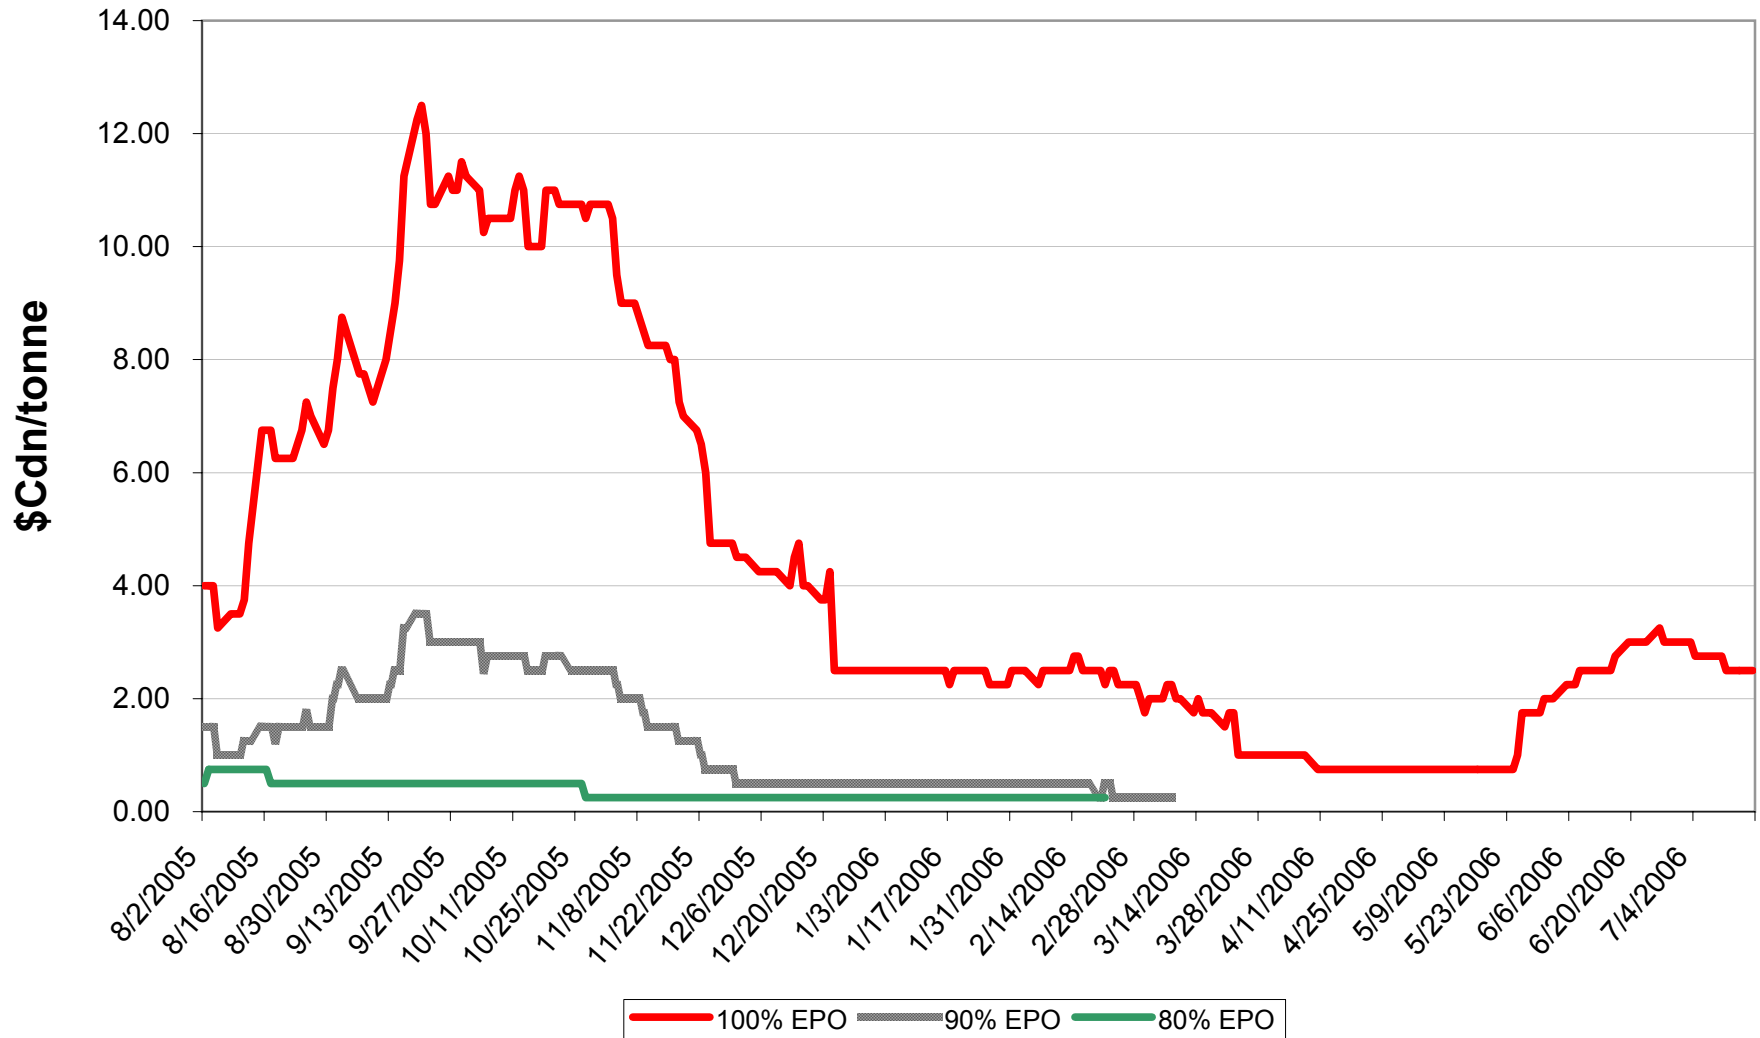

Sign up period: Aug. 02, 2005 to July 31, 2006

2005/06 1 CWSWS EPV Discounts

Sign up period: Aug. 02, 2005 to July 31, 2006

2005/06 CW FEED Wheat EPV Discounts

Sign up period: Aug. 2, 2005 to July 31, 2006

2005/06 1 CW Barley EPV Discounts - Pool A

Sign up period: Aug. 2, 2005 to January 31, 2006

2005/06 1 CW Barley EPV Discounts - Pool B

Sign up period: Feb. 23, 2006 to July 31, 2006

2005/06 Selected Barley EPV Discounts