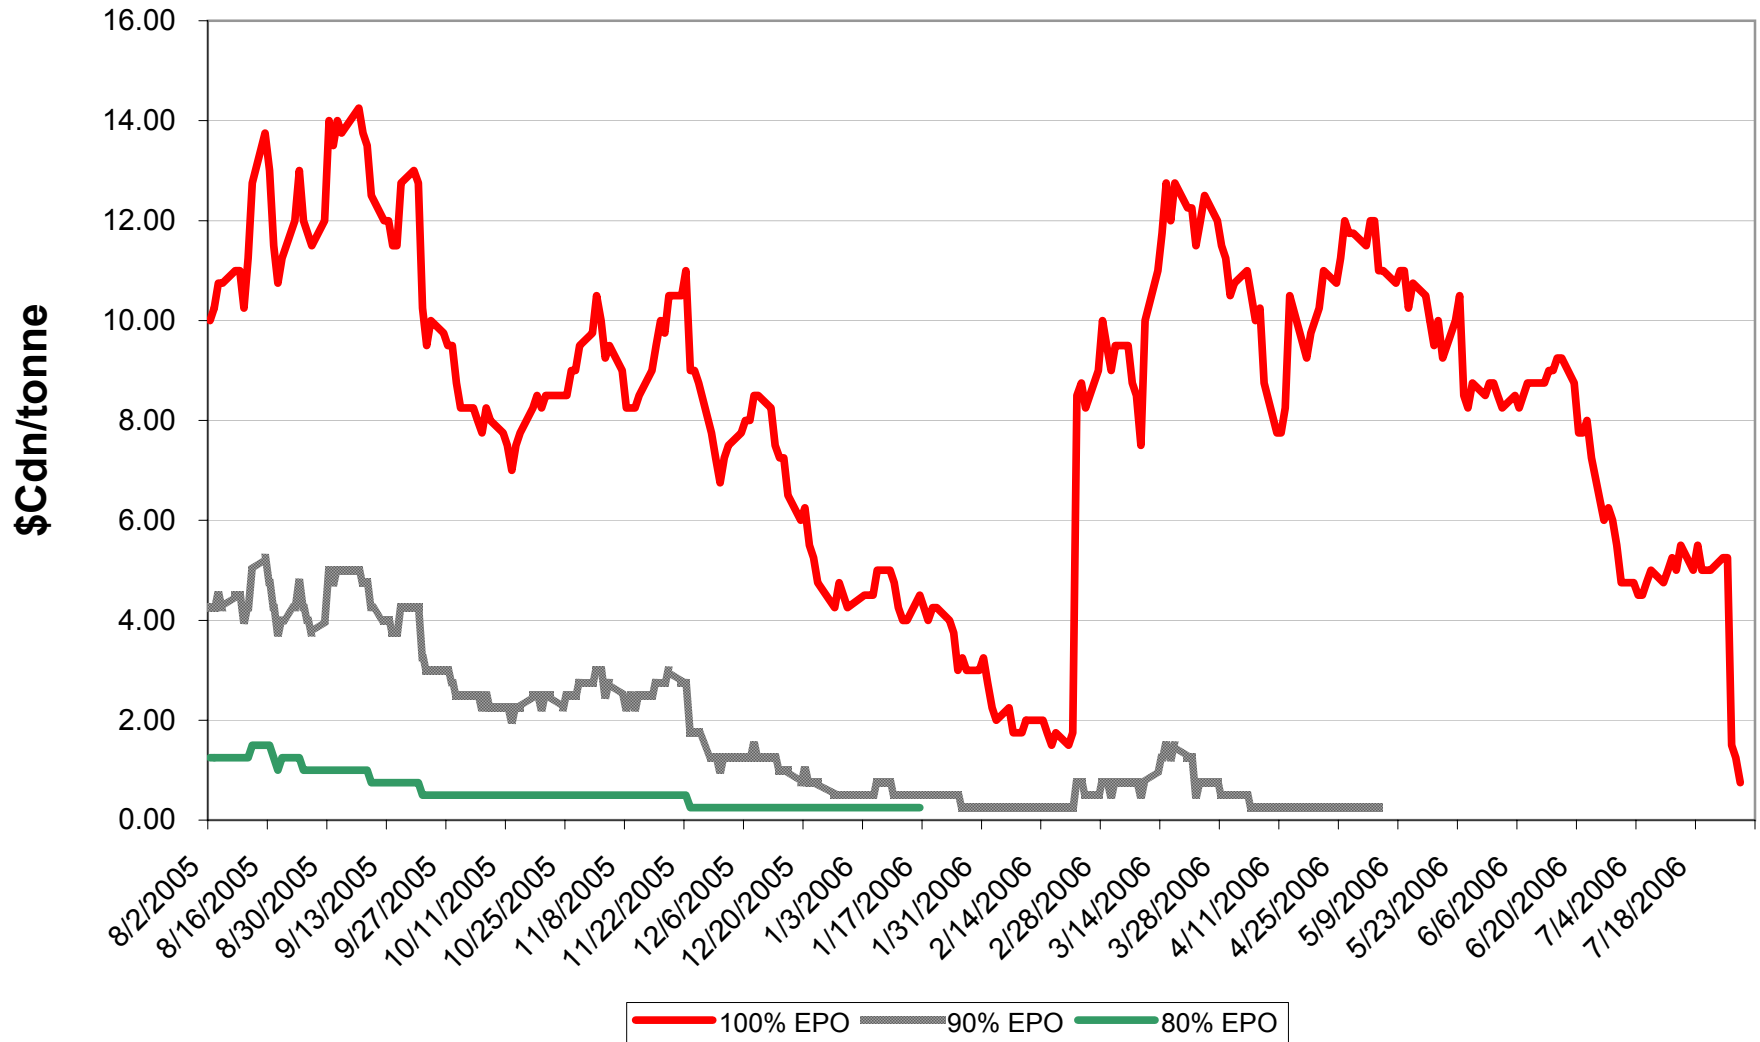

2005/06 1 CWRS 13.5 & 1 CWHWS 13.5 Wheat EPV Discounts

Sign up period: Aug. 02, 2005 to July 31, 2006

2005/06 1 CWES Wheat EPV Discounts

Sign up period: Aug. 02, 2005 to July 31, 2006

2005/06 1 CPRS, 1 CPSW & 1 CWRW Wheat EPV Discounts

Sign up period: Aug. 02, 2005 to July 31, 2006

2005/06 1 CWSWS EPV Discounts

Sign up period: Aug. 02, 2005 to July 31, 2006

2005/06 CW FEED Wheat EPV Discounts

Sign up period: Aug. 2, 2005 to July 31, 2006