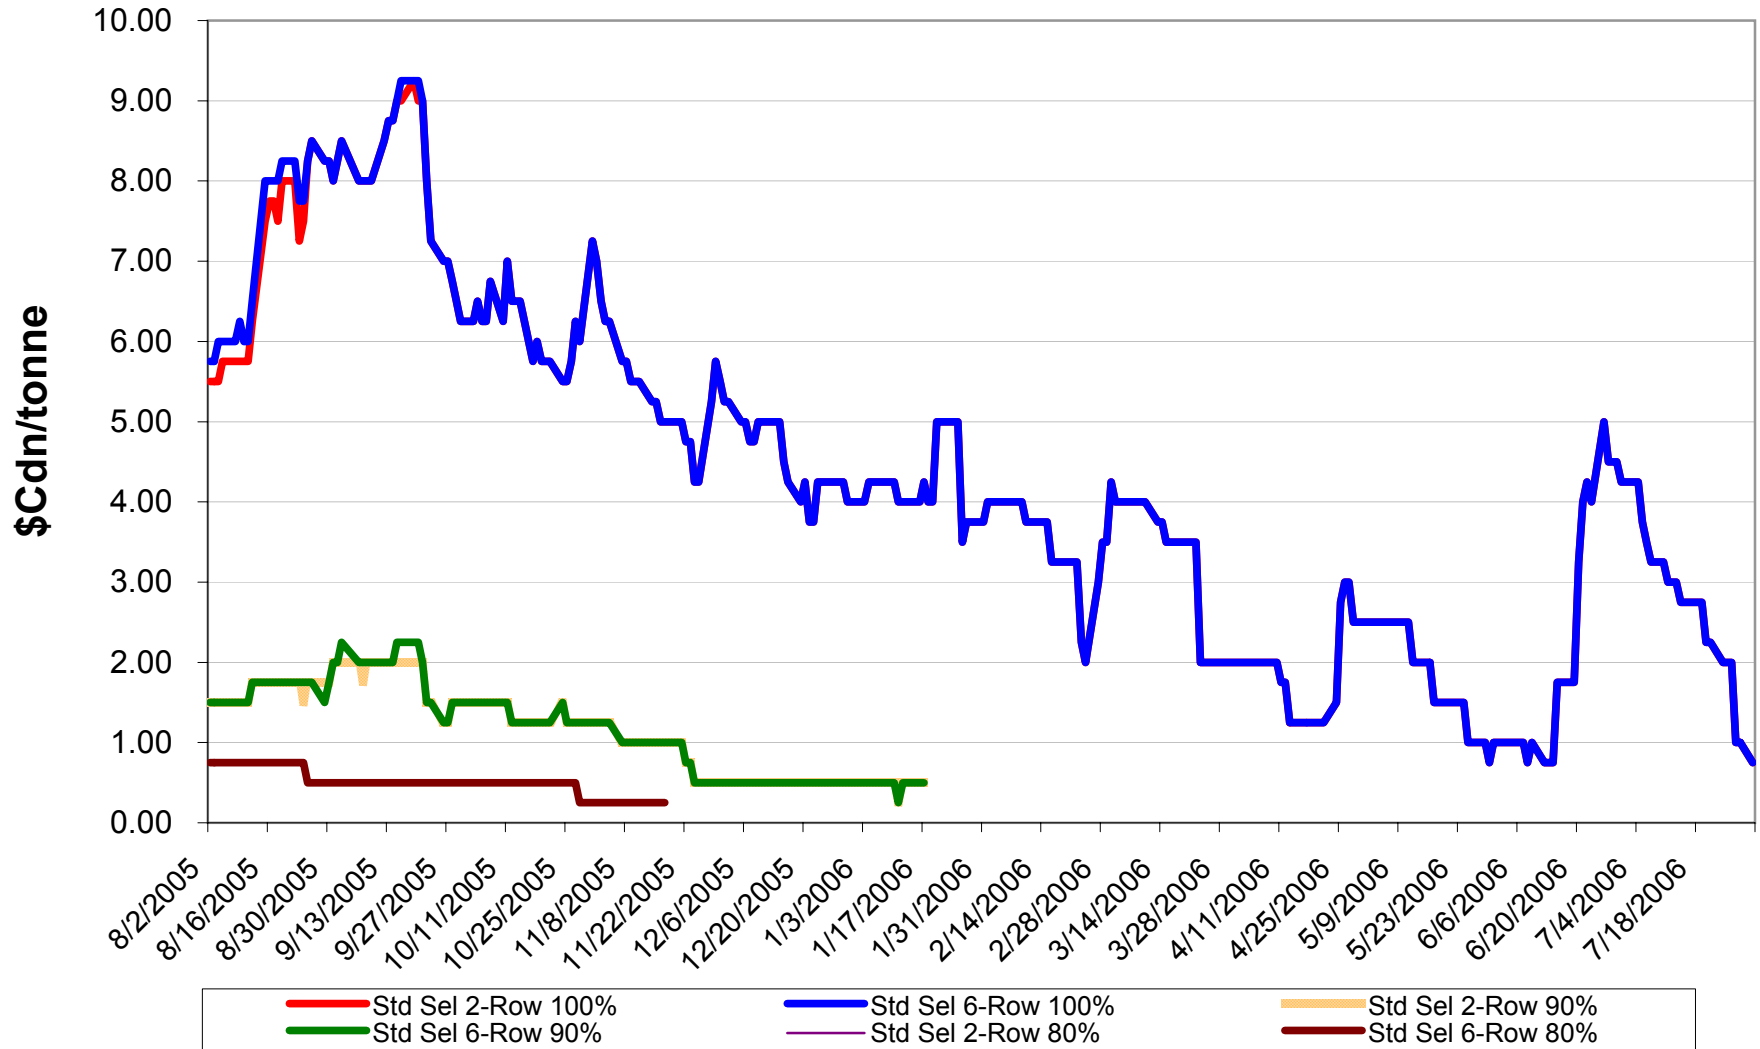

2005/06 1 CW Barley EPV Discounts - Pool A

Sign up period: Aug. 2, 2005 to January 31, 2006

2005/06 1 CW Barley EPV Discounts - Pool B

Sign up period: Feb. 23, 2006 to July 31, 2006

2005/06 Selected Barley EPV Discounts

Sign up period: Aug. 2, 2005 to July 31, 2006

2005/06 1 CWRS 13.5 & 1 CWHWS 13.5 Net EPVs

Sign up period: Aug. 2, 2005 to July 31, 2006

2005/06 1 CWES Net EPVs

Sign up period: Aug. 02, 2005 to July 31, 2006