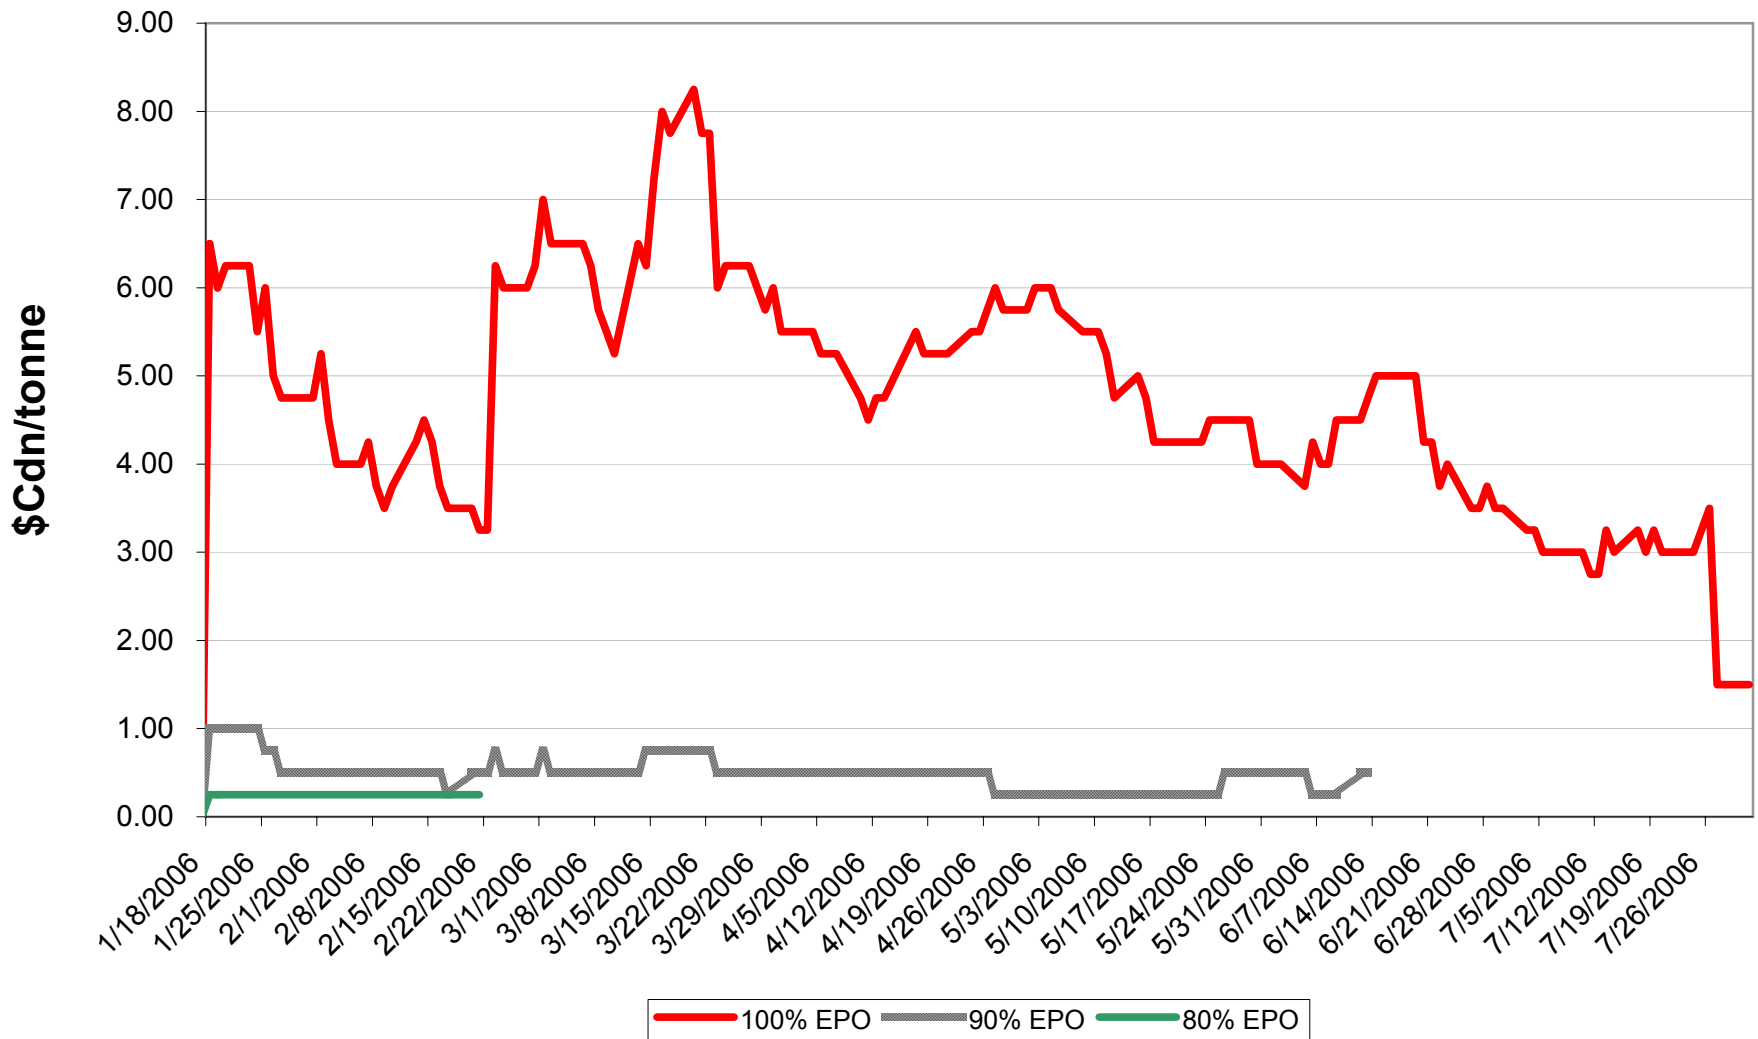

2005/06 4 CW CWAD Durum EPV Discounts

Sign up period: Jan 18, 2006 to July 31, 2006