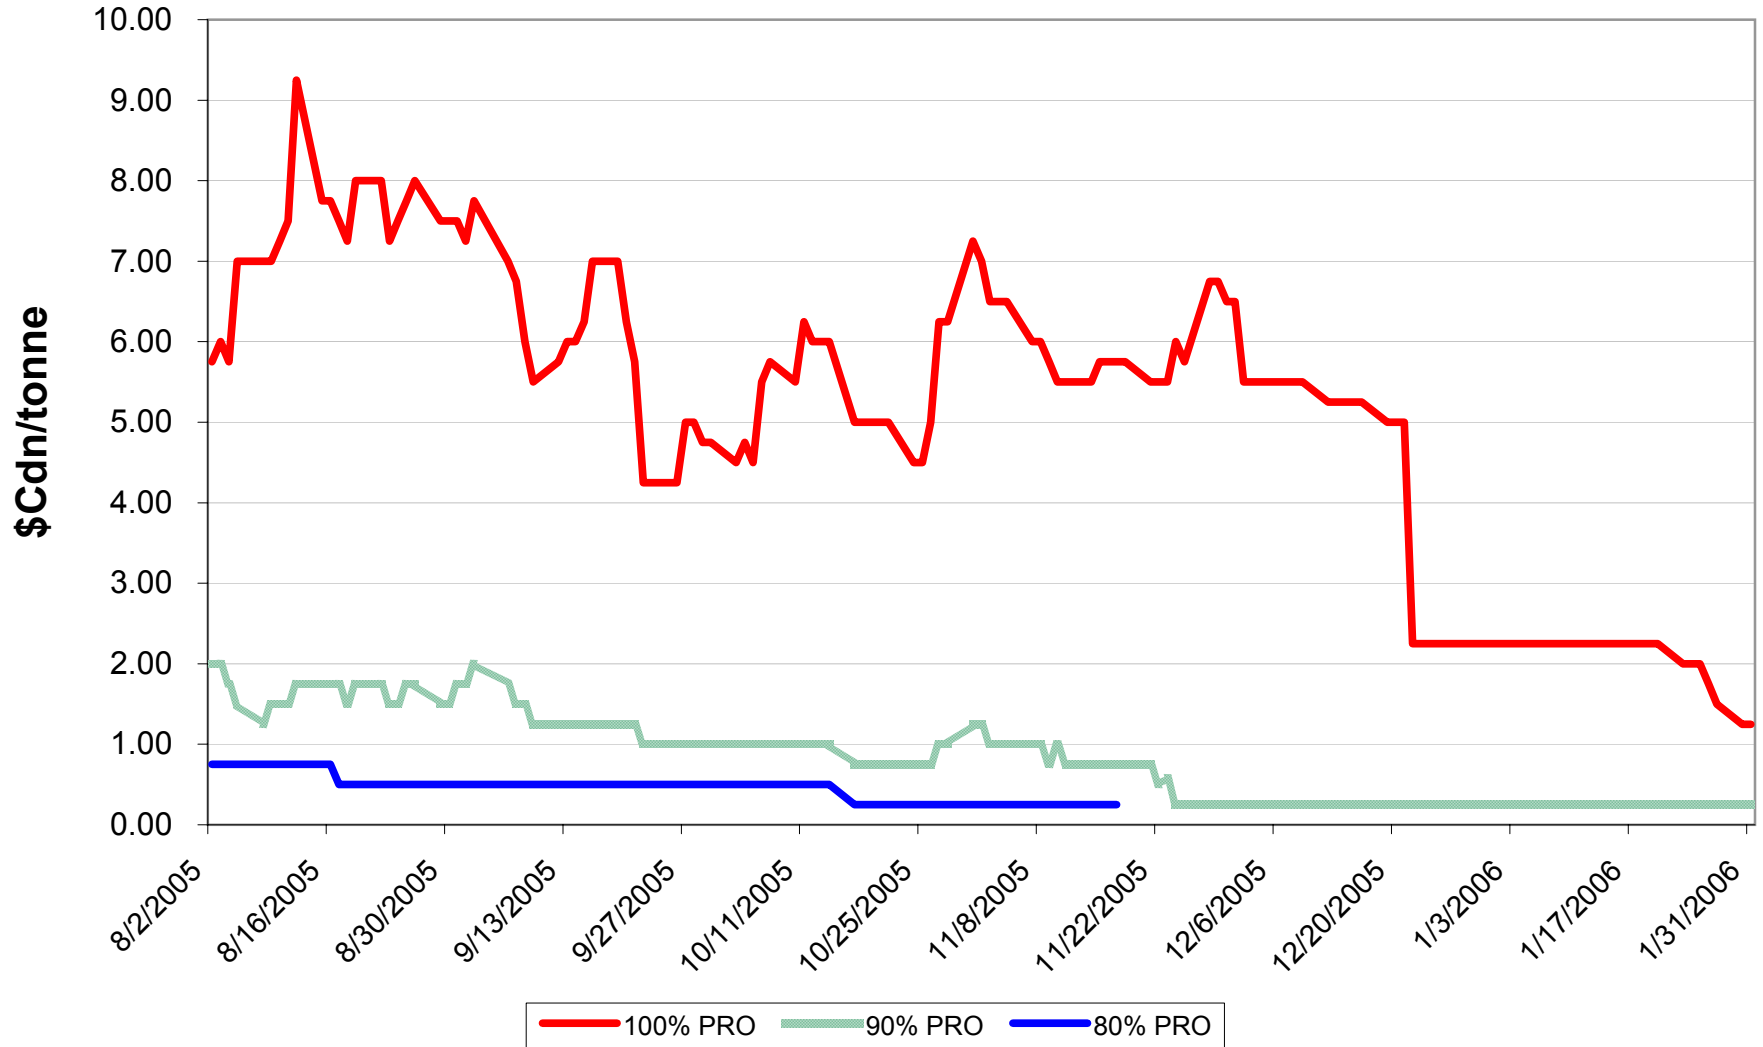

2005/06 1 CWAD 13.0 EPV Discounts

Sign up period: Aug. 2, 2005 to July 31, 2006

2005/06 4 CW CWAD Durum EPV Discounts

Sign up period: Jan 18, 2006 to July 31, 2006

2005/06 5 CW CWAD Durum EPV Discounts

Sign up period: Aug 2, 2005 to July 31, 2006

2005/06 1 CW Barley EPV Discounts - Pool A

Sign up period: Aug. 2, 2005 to January 31, 2006

2005/06 1 CW Barley EPV Discounts - Pool B

Sign up period: Feb. 23, 2006 to July 31, 2006

2005/06 Selected Barley EPV Discounts

Sign up period: Aug. 2, 2005 to July 31, 2006

2005/06 1 CWRS 13.5 & 1 CWHWS 13.5 Net EPVs

Sign up period: Aug. 2, 2005 to July 31, 2006

2005/06 1 CWES Net EPVs

Sign up period: Aug. 02, 2005 to July 31, 2006