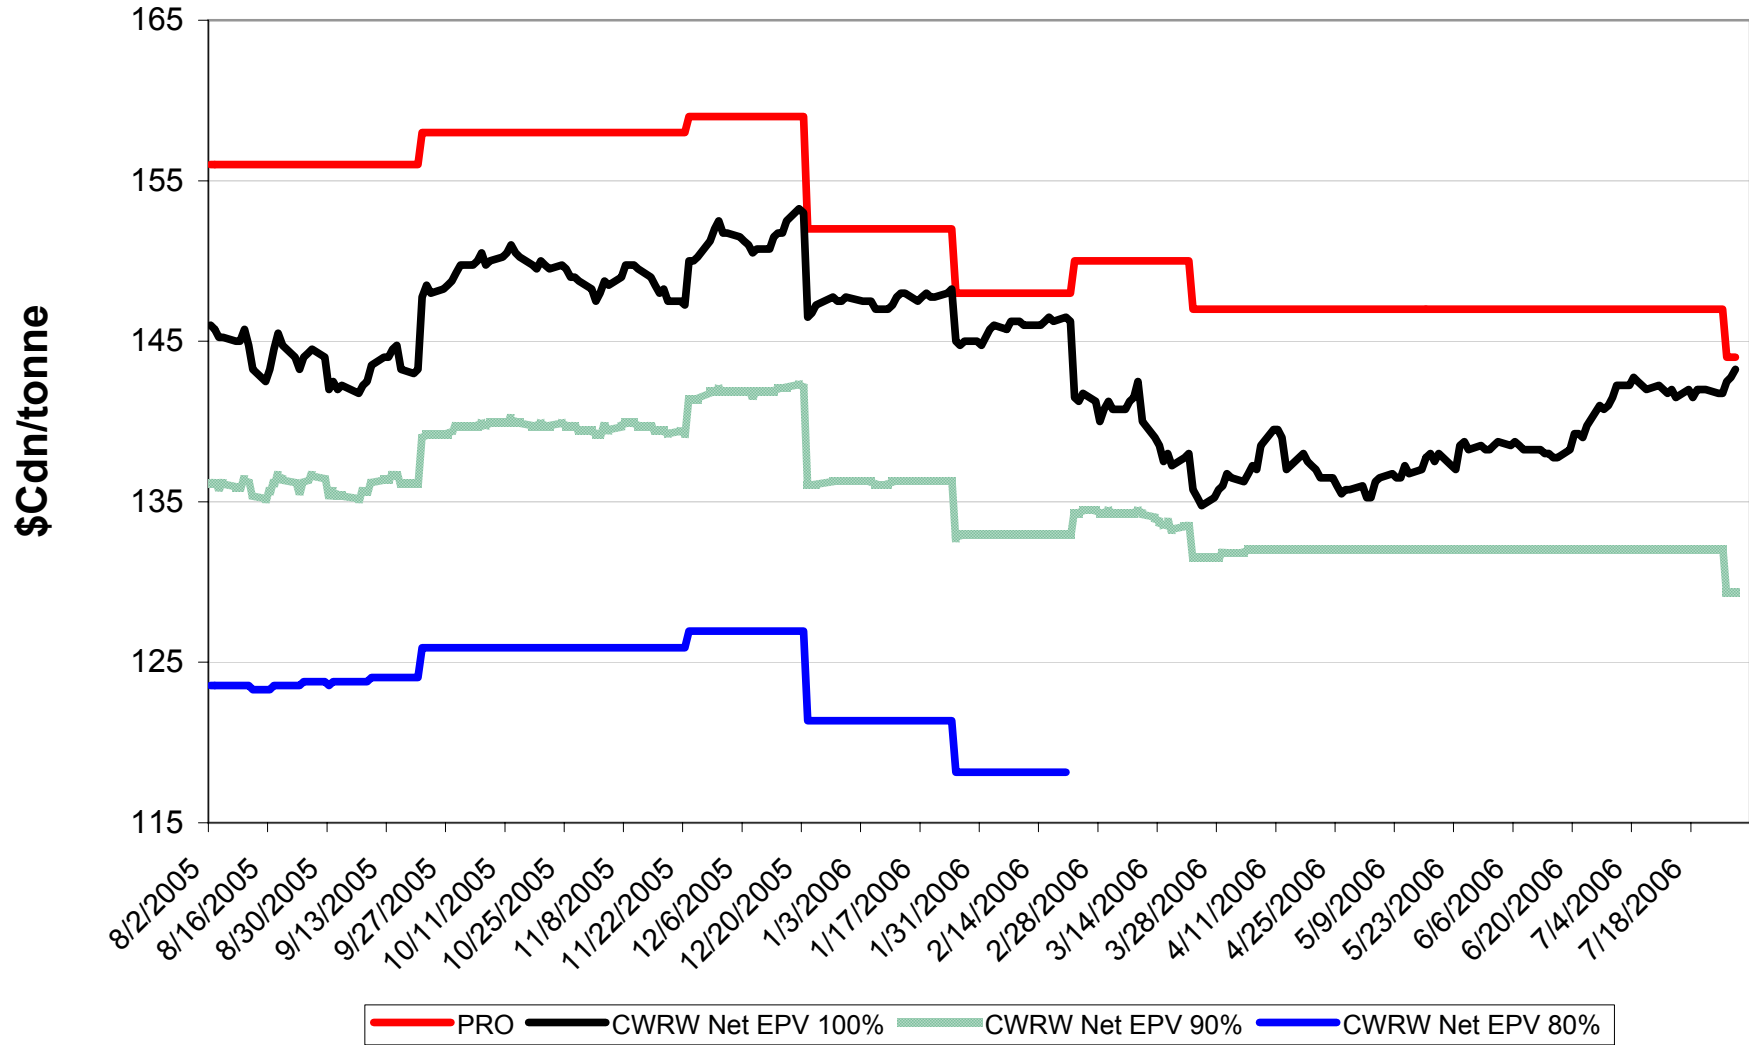

Sign up period: Aug. 2, 2005 to July 31, 2006

2005/06 1 CWRS 13.5 & 1 CWHWS 13.5 Net EPVs

Sign up period: Aug. 2, 2005 to July 31, 2006

2005/06 1 CWES Net EPVs

Sign up period: Aug. 02, 2005 to July 31, 2006

2005/06 1 CPSR Net EPVs

Sign up period: Aug. 02, 2005 to July 31, 2006

2005/06 1 CPSW Net EPVs

Sign up period: Aug. 02, 2005 to July 31, 2006

2005/06 1 CWRW Net EPVs

Sign up period: Aug. 02, 2005 to July 31, 2006

2005/06 1 CWSWS Net EPVs

Sign up period: Aug. 02, 2005 to July 31, 2006

2005/06 1 CWAD 13.0 Net EPVs

Sign up period: Aug. 2, 2005 to July 31, 2006

2005/06 1 CW Barley Net EPVs - Pool A

Sign up period: Aug. 02, 2005 to January 31, 2006

2005/06 1 CW Barley Net EPVs - Pool B

Sign up period: Feb. 23, 2006 to July 31, 2006

2005/06 Std Select Two-Row Net EPVs

Sign up period: Aug. 02, 2005 to July 31, 2006

2005/06 Std Select Six-Row Net EPVs

Sign up period: Aug. 02, 2005 to July 31, 2006