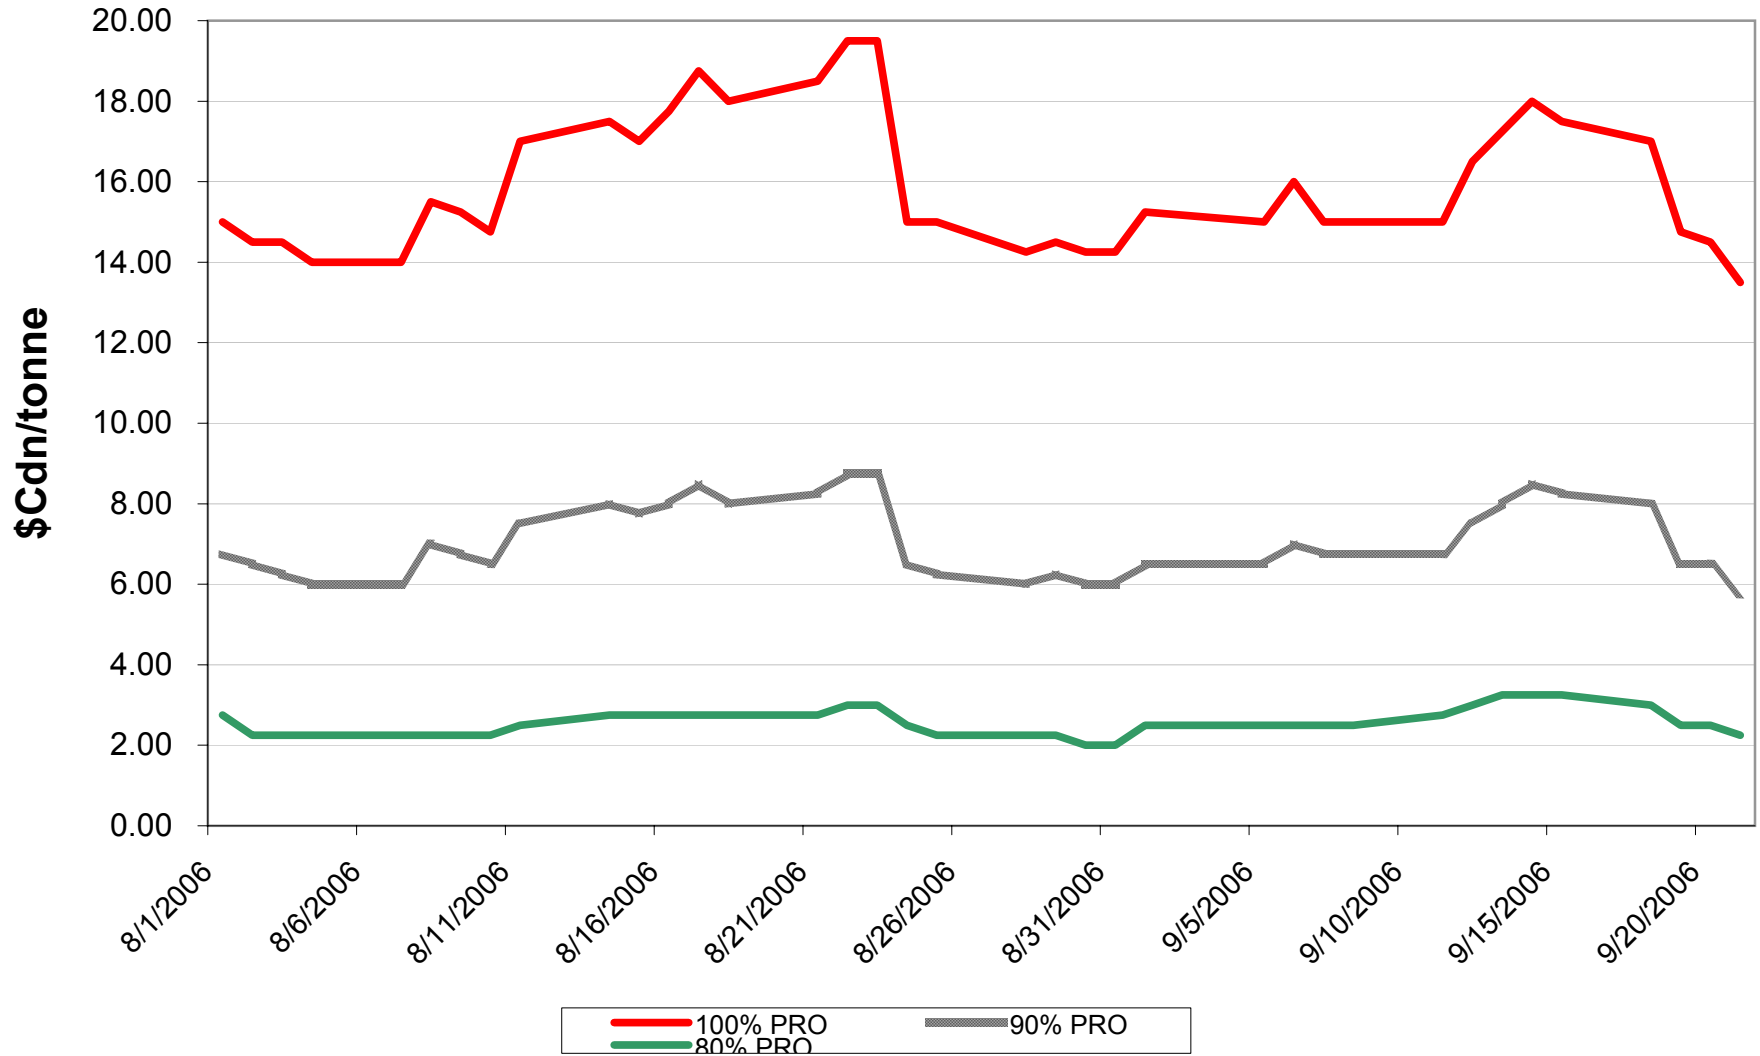

2006/07 1 CWAD 13.0 EPV Discounts

Sign up period: Aug. 1, 2006 to July 31, 2007