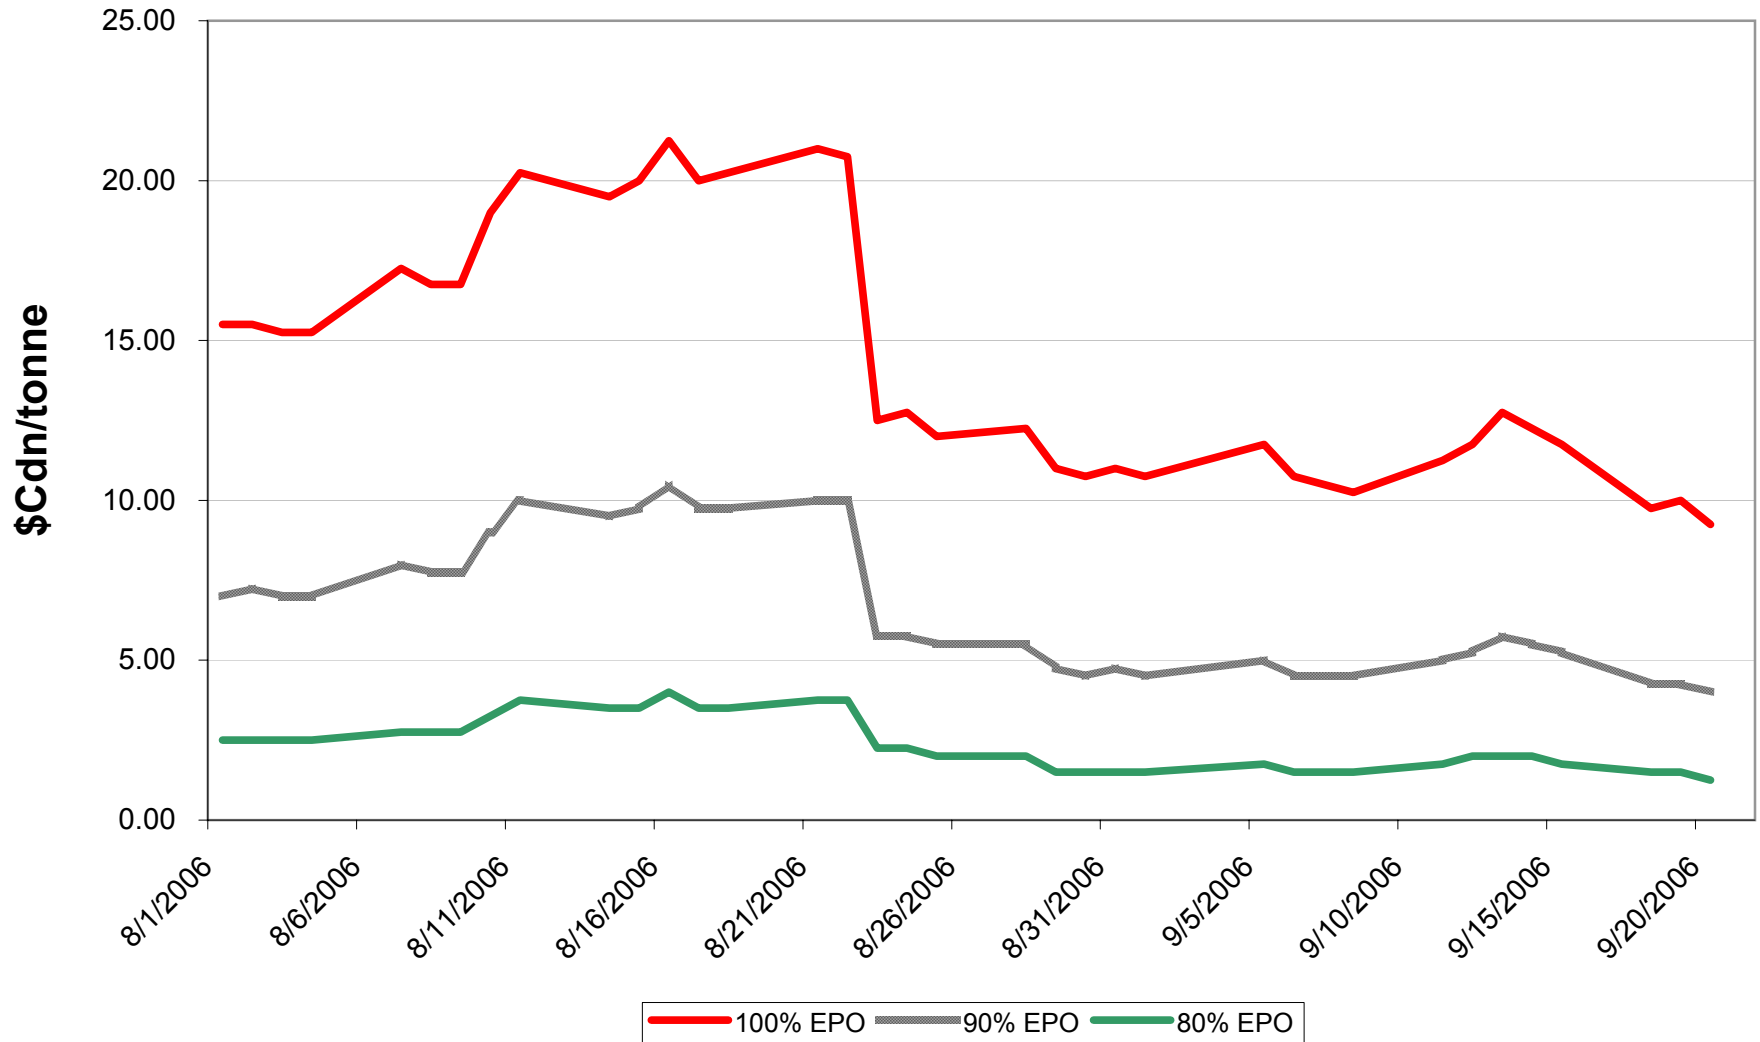

2006/07 1 CPRS, 1 CPSW & 1 CWRW Wheat EPV Discounts

Sign up period: Aug. 01, 2006 to July 31, 2007