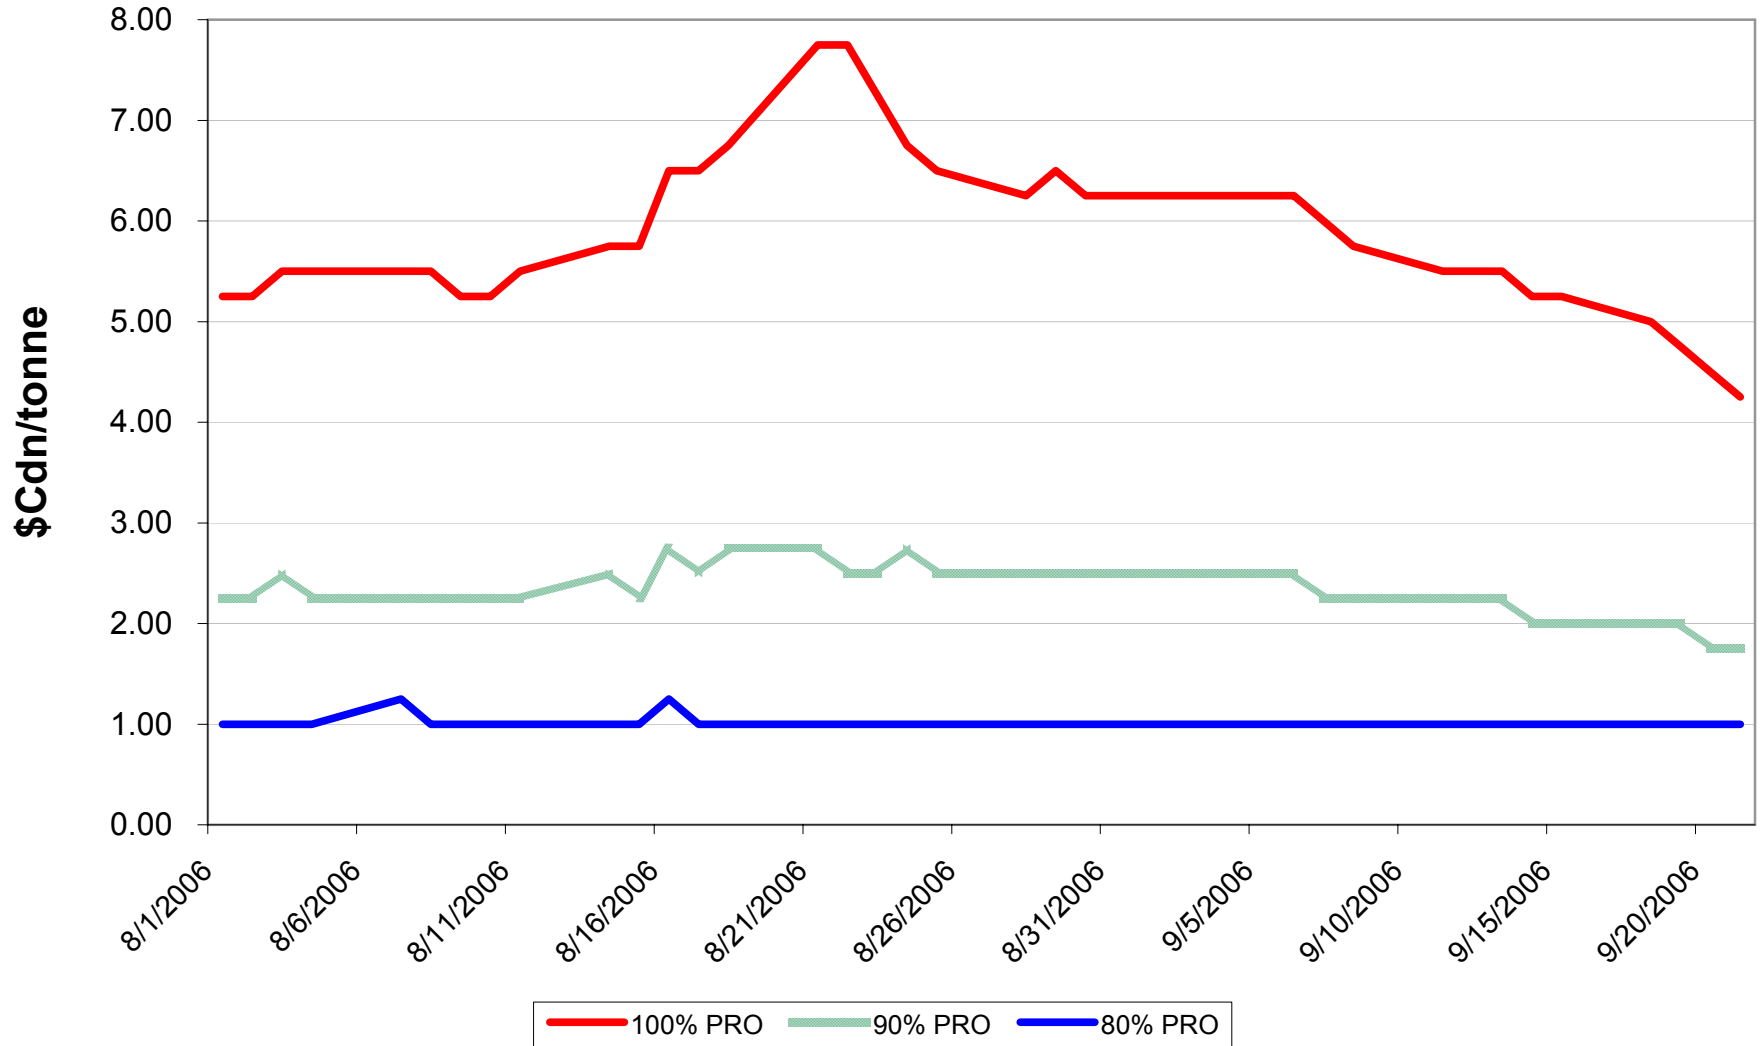

# 2006/07 1 CW Barley EPV Discounts - Pool A

Sign up period: Aug. 1, 2006 to January 31, 2007