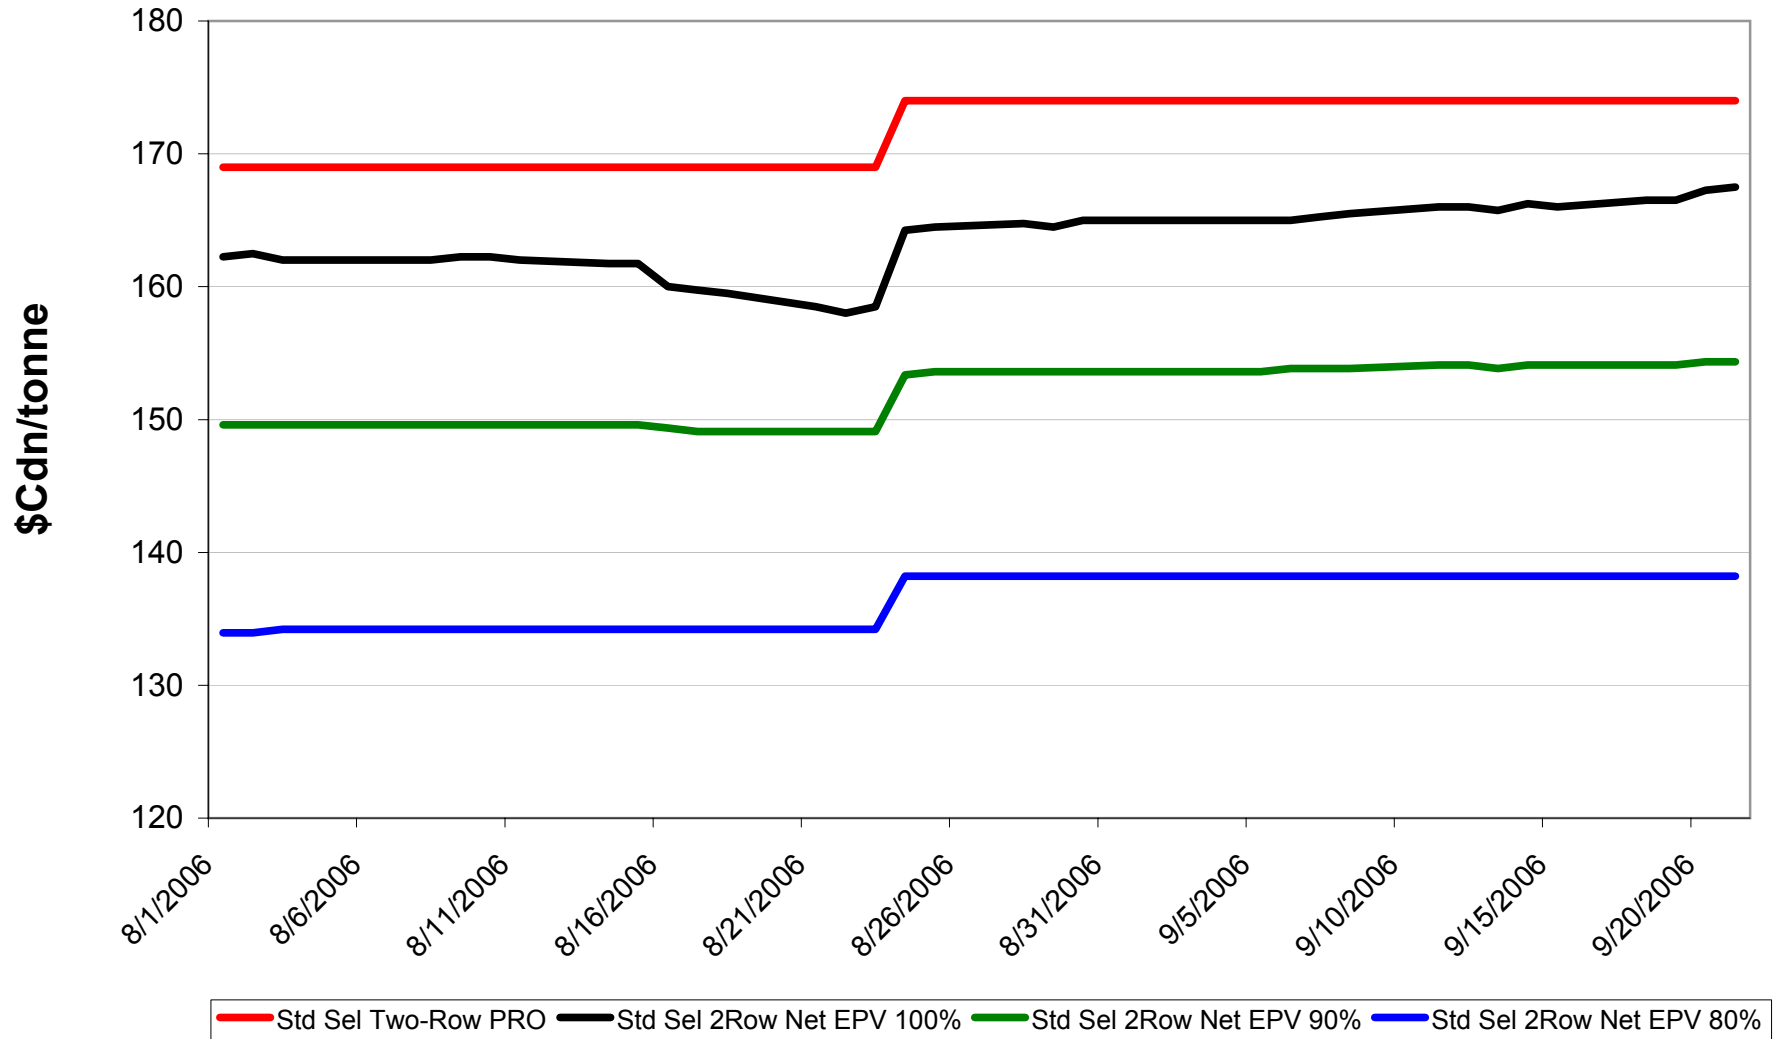

# 2006/07 1 CWAD 13.0 Net EPVs

Sign up period: Aug. 1, 2006 to July 31, 2007

# 2006/07 1 CW Barley Net EPVs - Pool A

Sign up period: Aug. 01, 2006 to January 31, 2007

# 2006/07 Std Select Two-Row Net EPVs

Sign up period: Aug. 01, 2006 to July 31, 2007