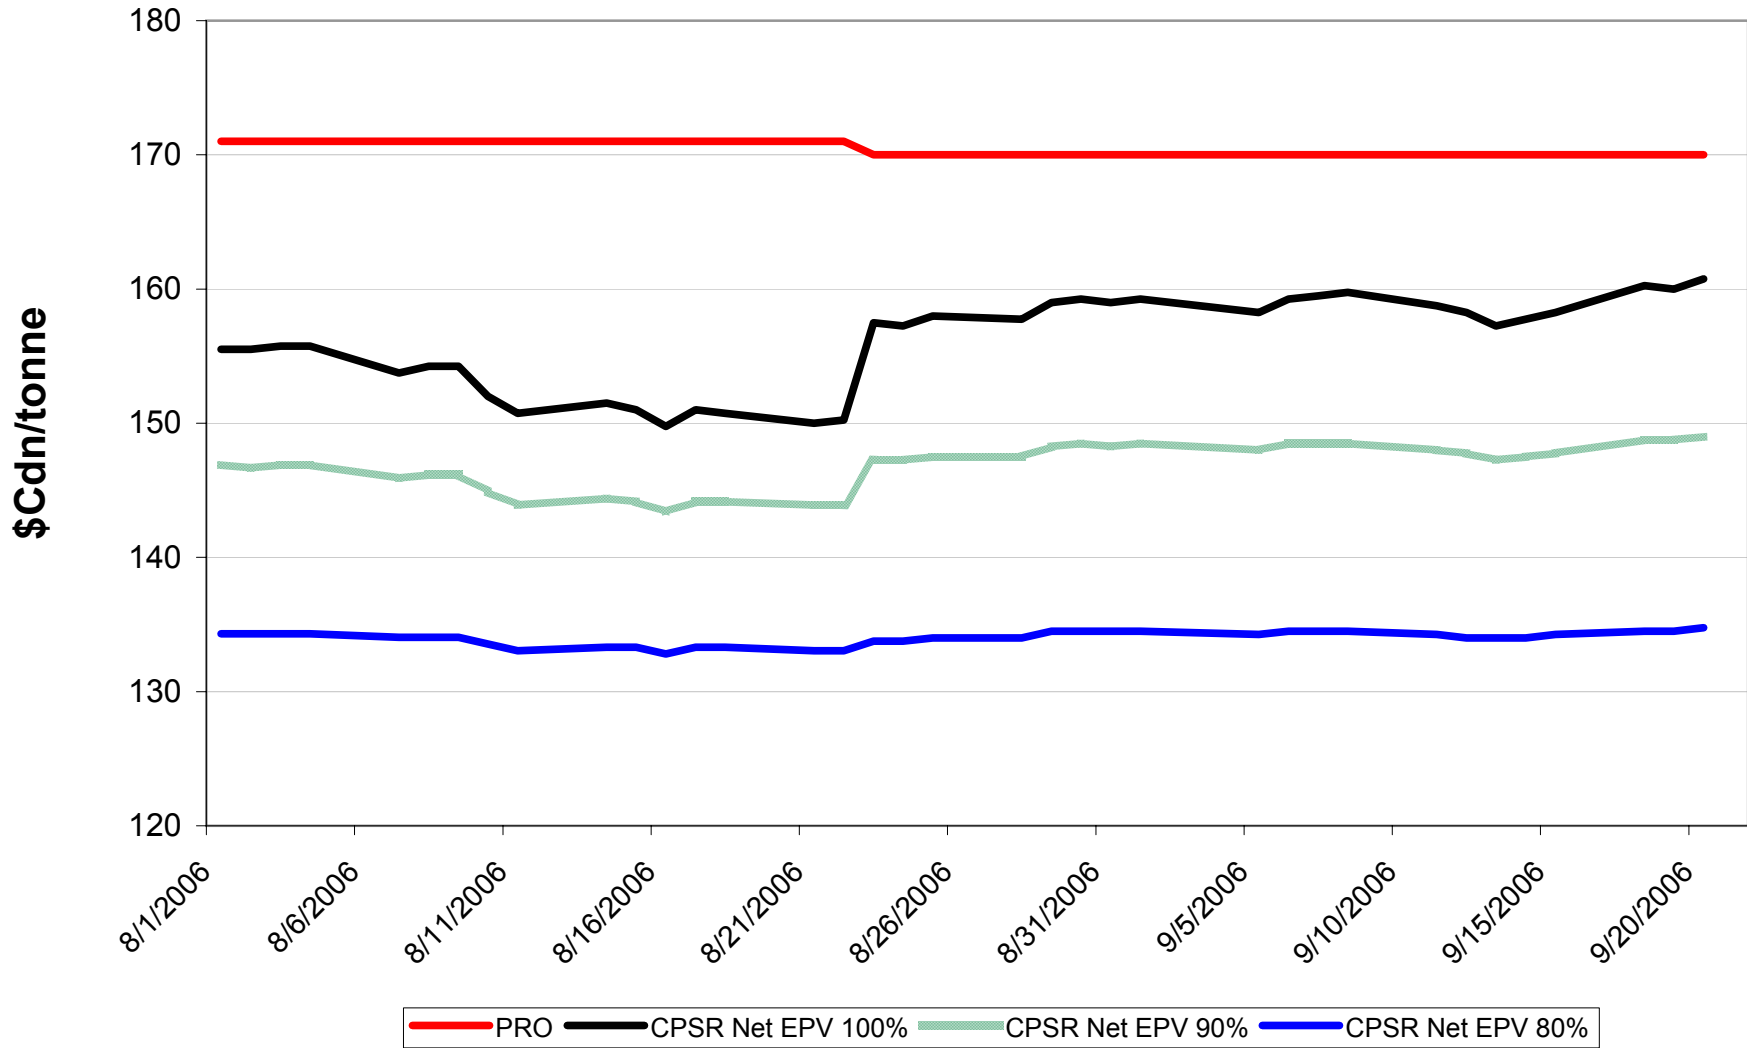

2006/07 1 CPSR Net EPVs

Sign up period: Aug. 01, 2006 to July 31, 2007