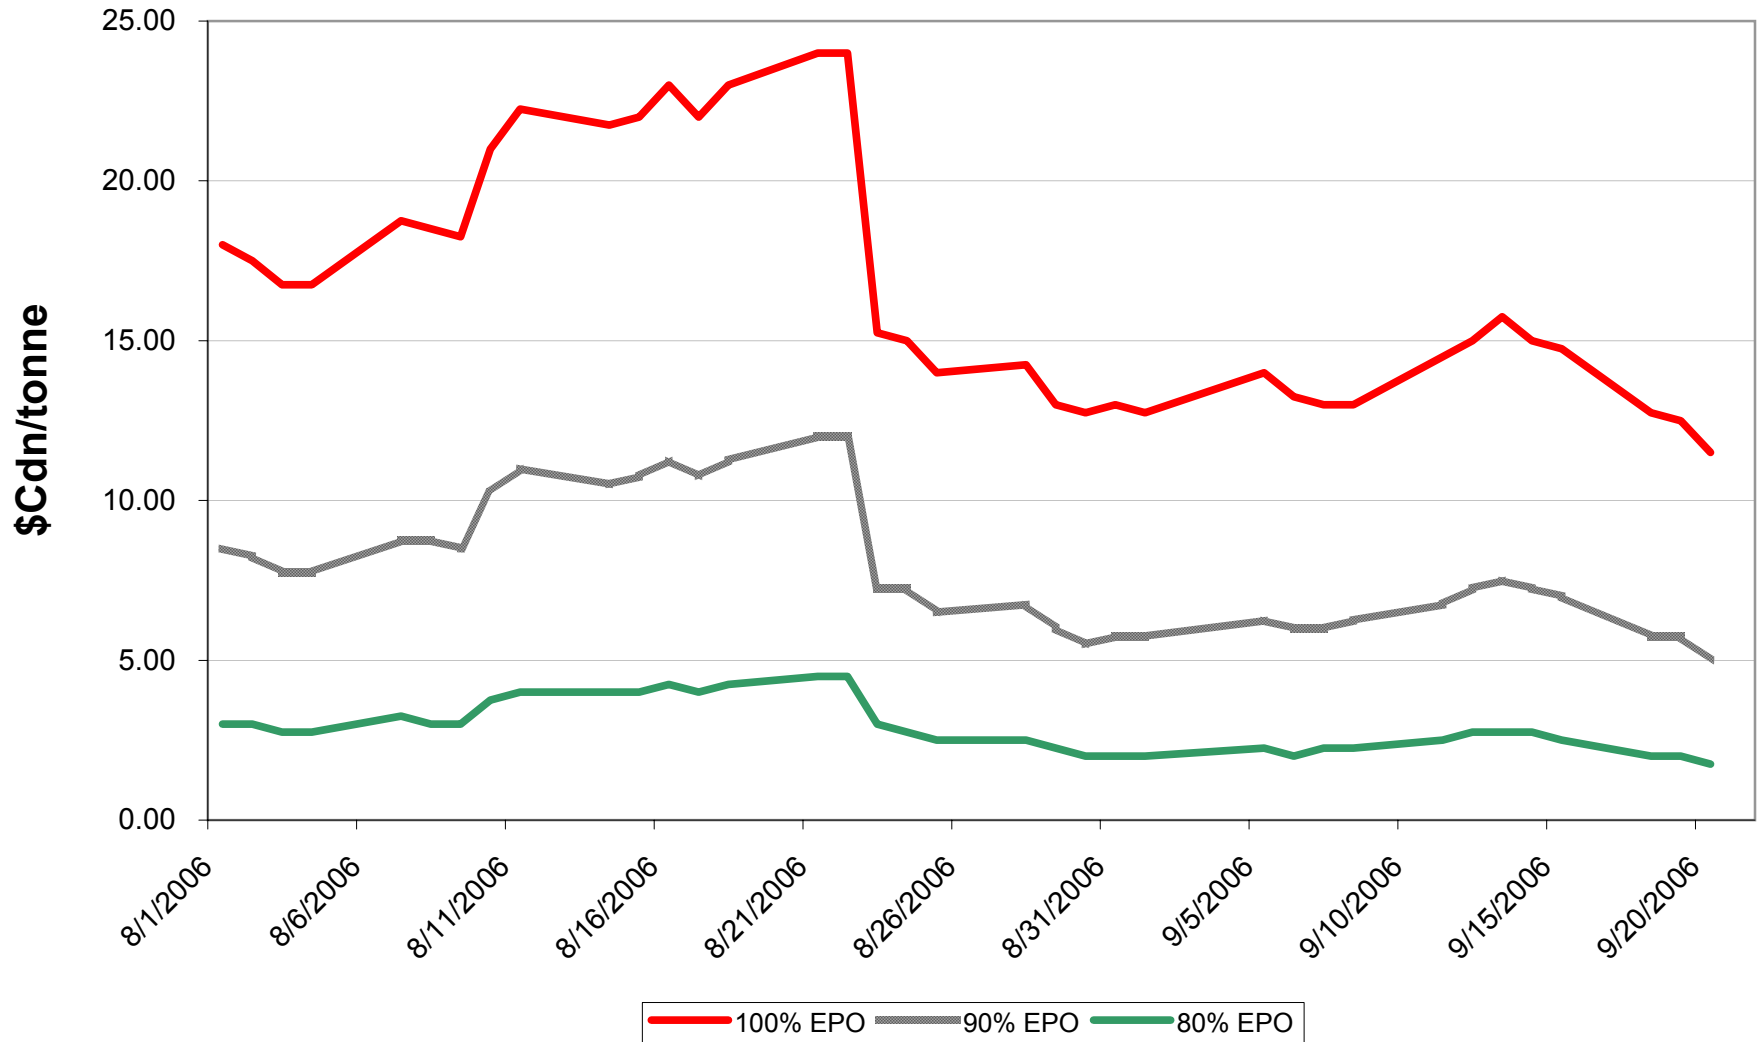

2006/07 1 CWES Wheat EPV Discounts

Sign up period: Aug. 01, 2006 to July 31, 2007