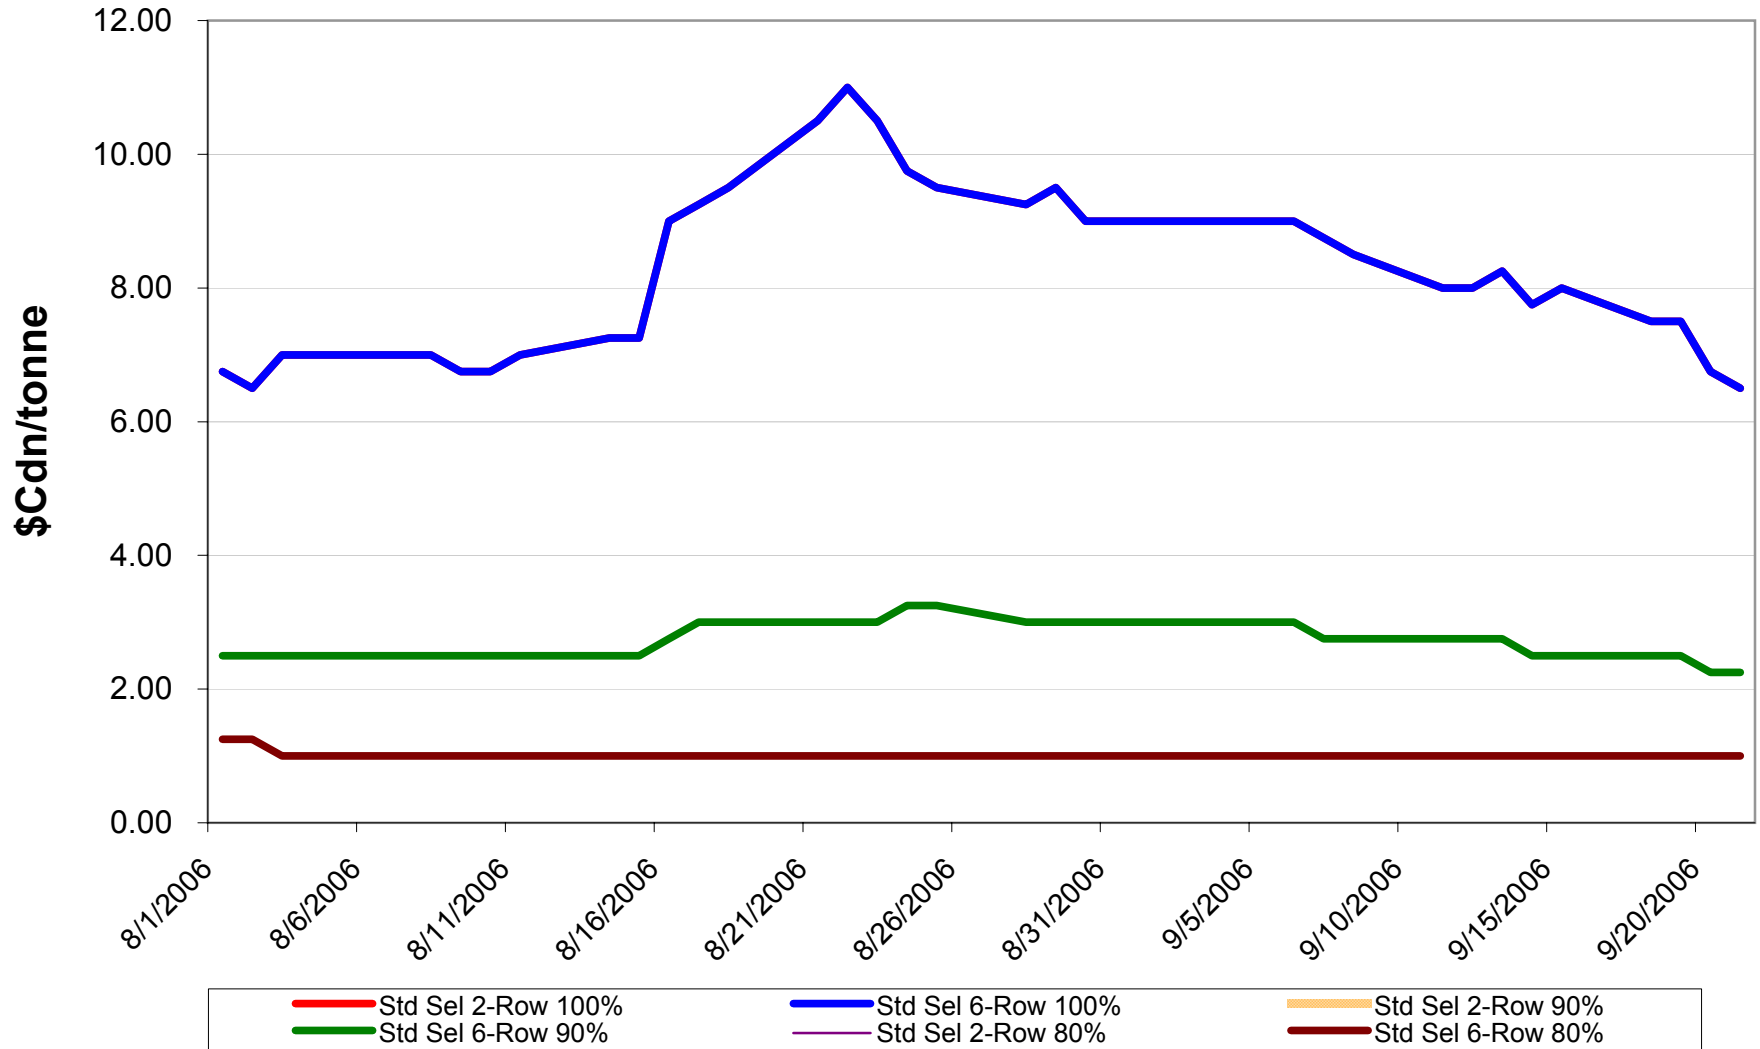

2006/07 Selected Barley EPV Discounts

Sign up period: Aug. 1, 2006 to July 31, 2007