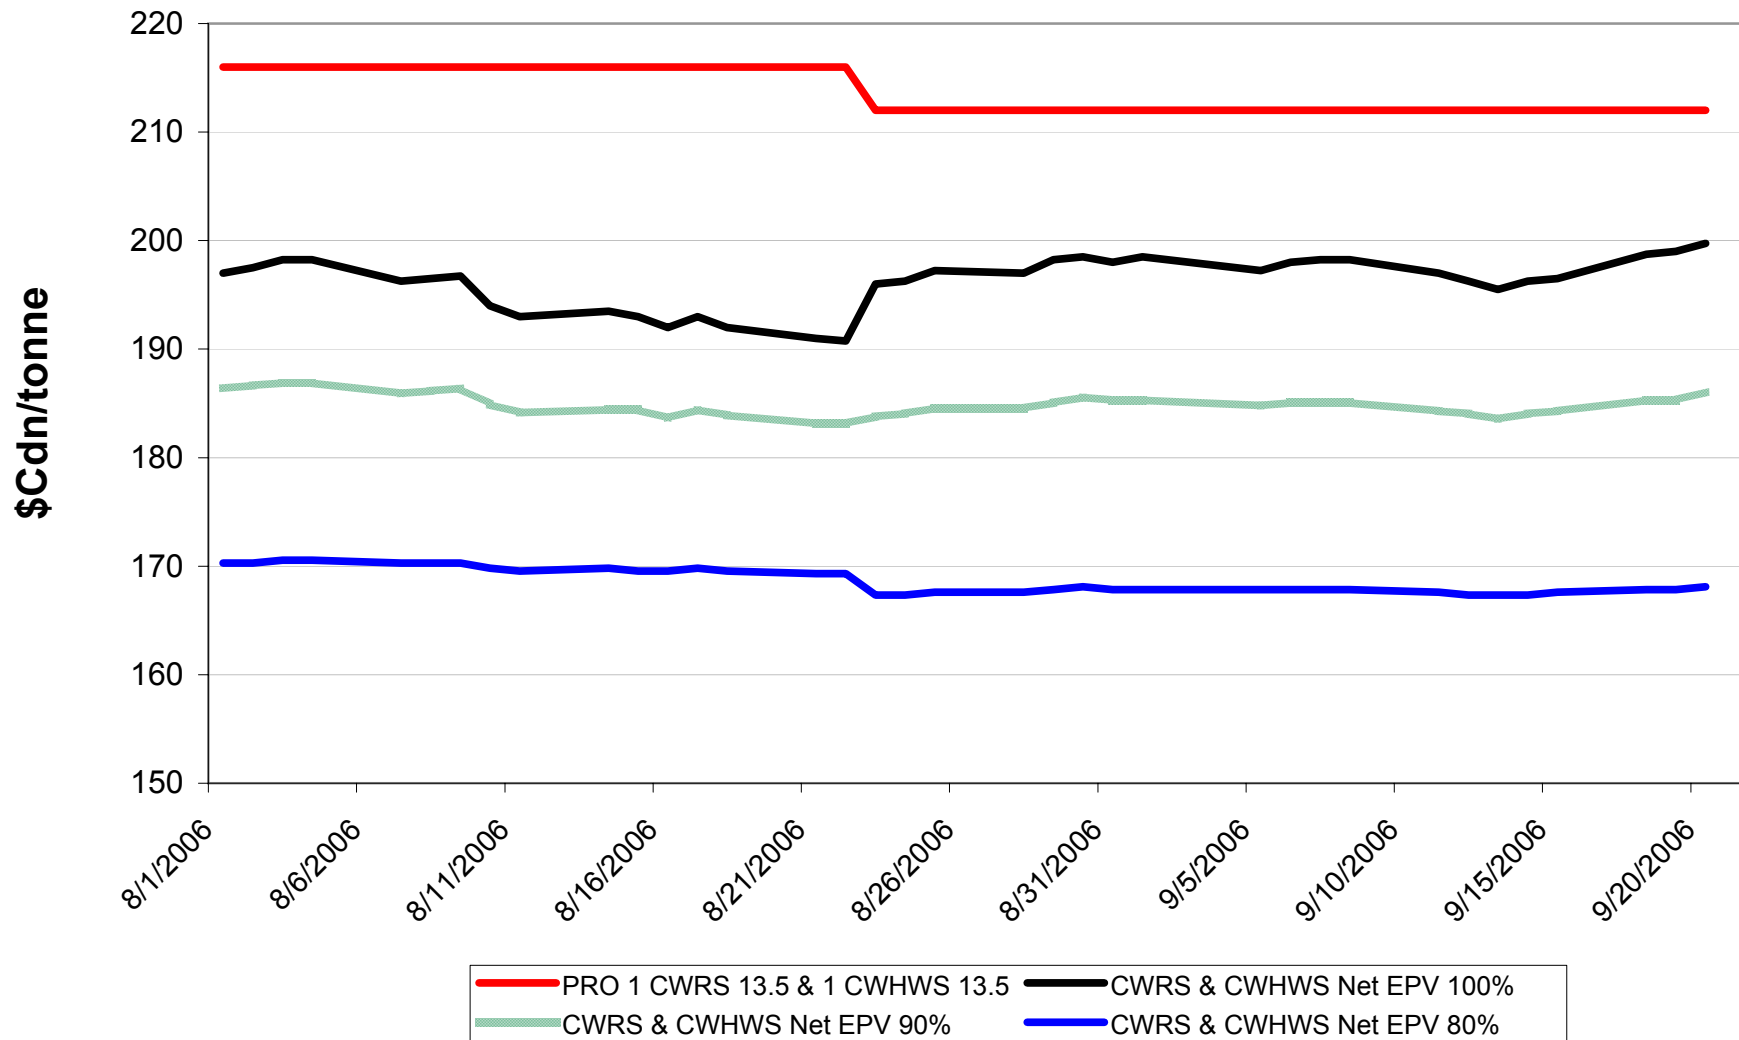

2006/07 1 CWRS 13.5 & 1 CWHWS 13.5 Net EPVs

Sign up period: Aug. 1, 2006 to July 31, 2007