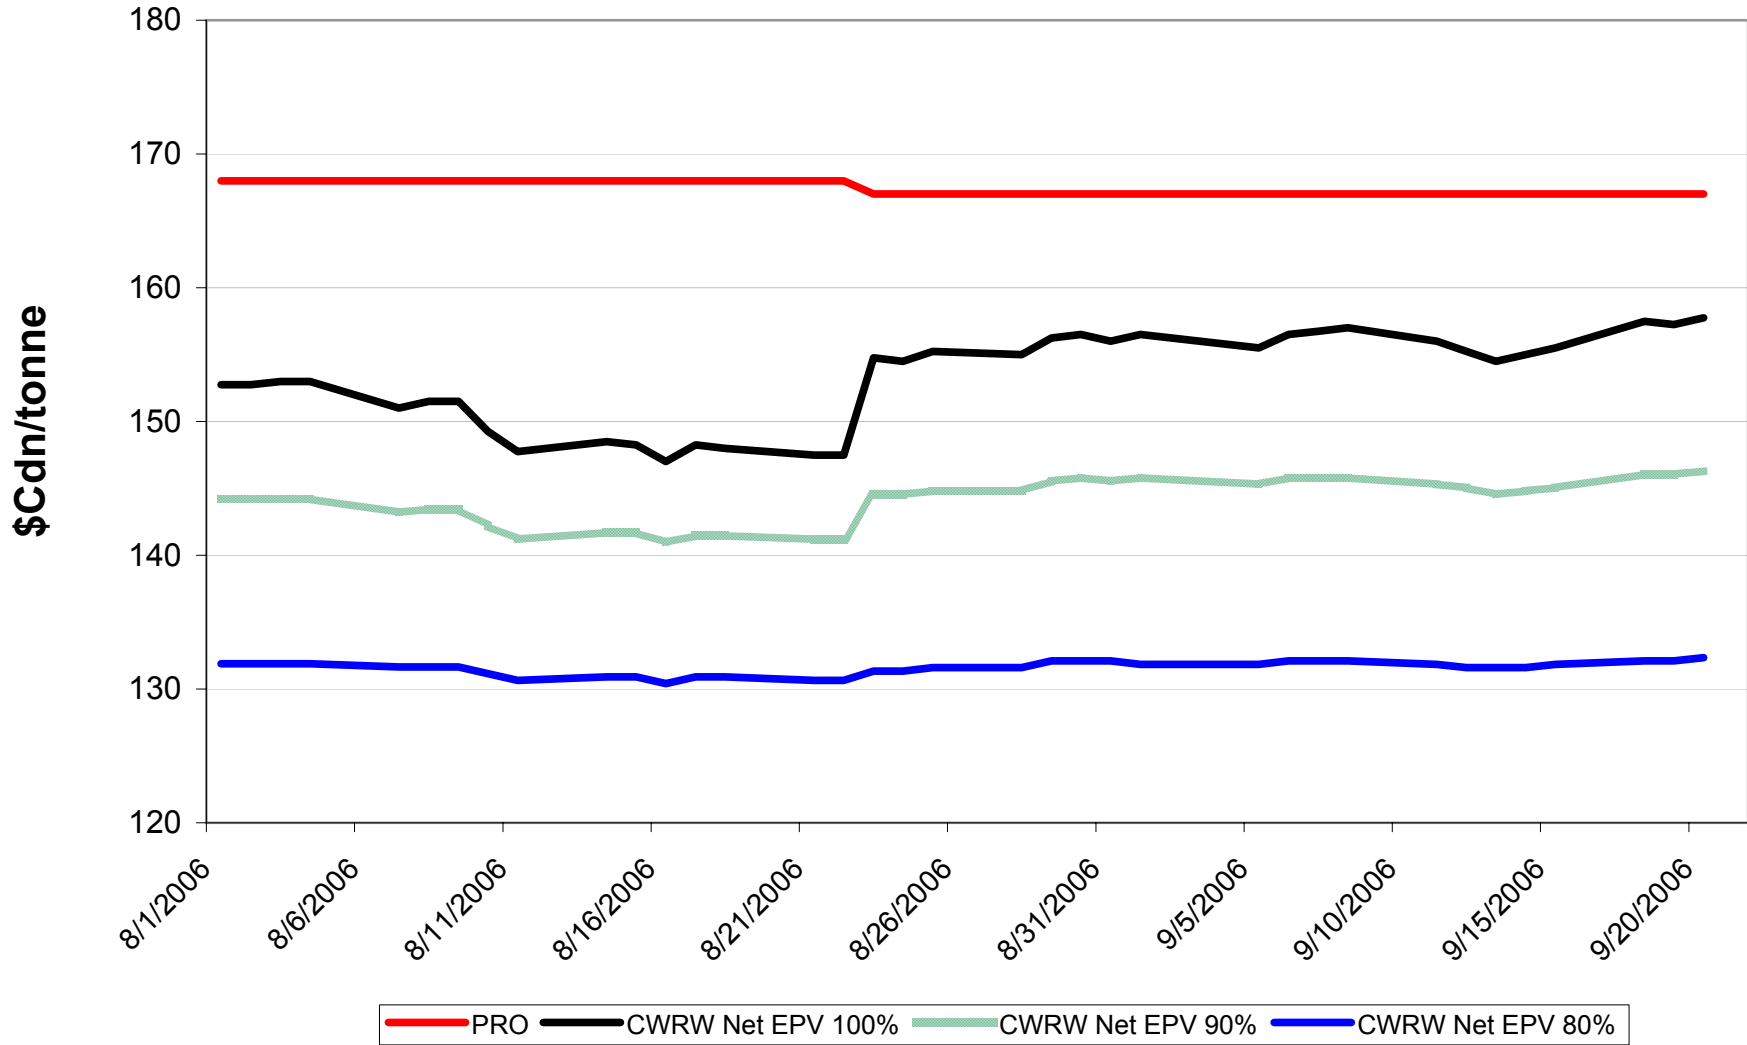

2006/07 1 CWRW Net EPVs

Sign up period: Aug. 01, 2006 to July 31, 2007