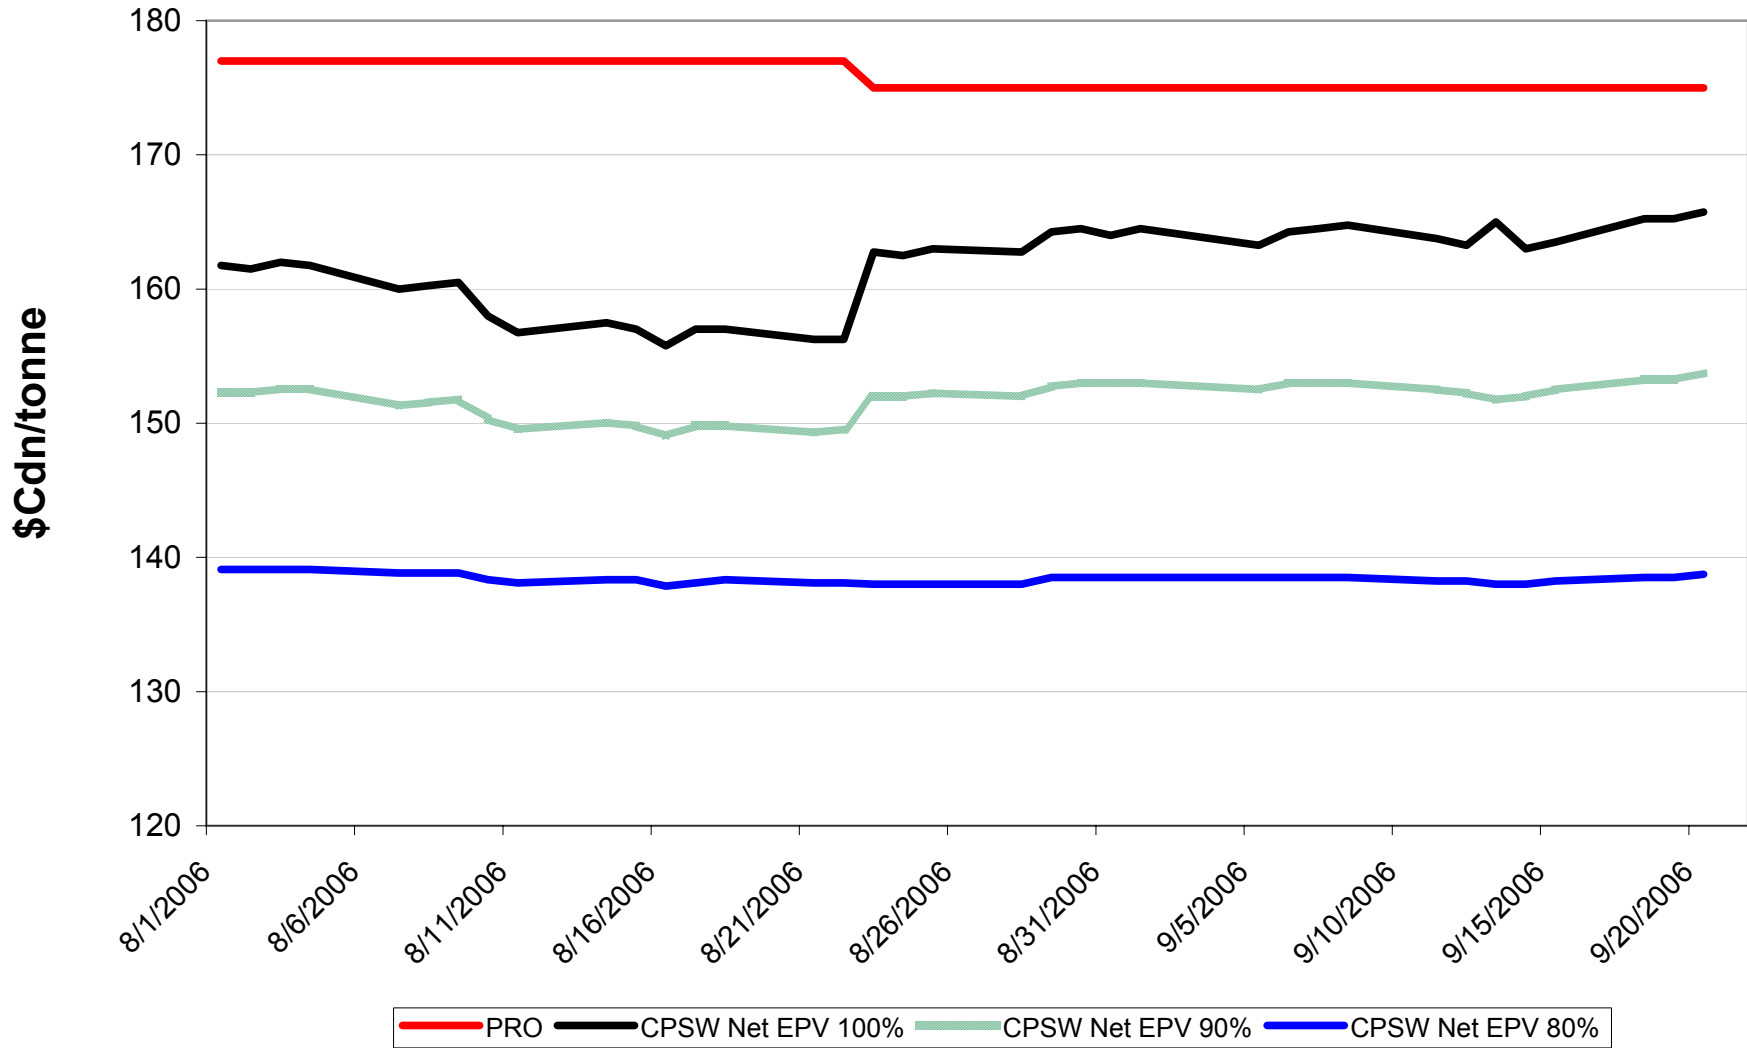

2006/07 1 CPSW Net EPVs

Sign up period: Aug. 01, 2006 to July 31, 2007