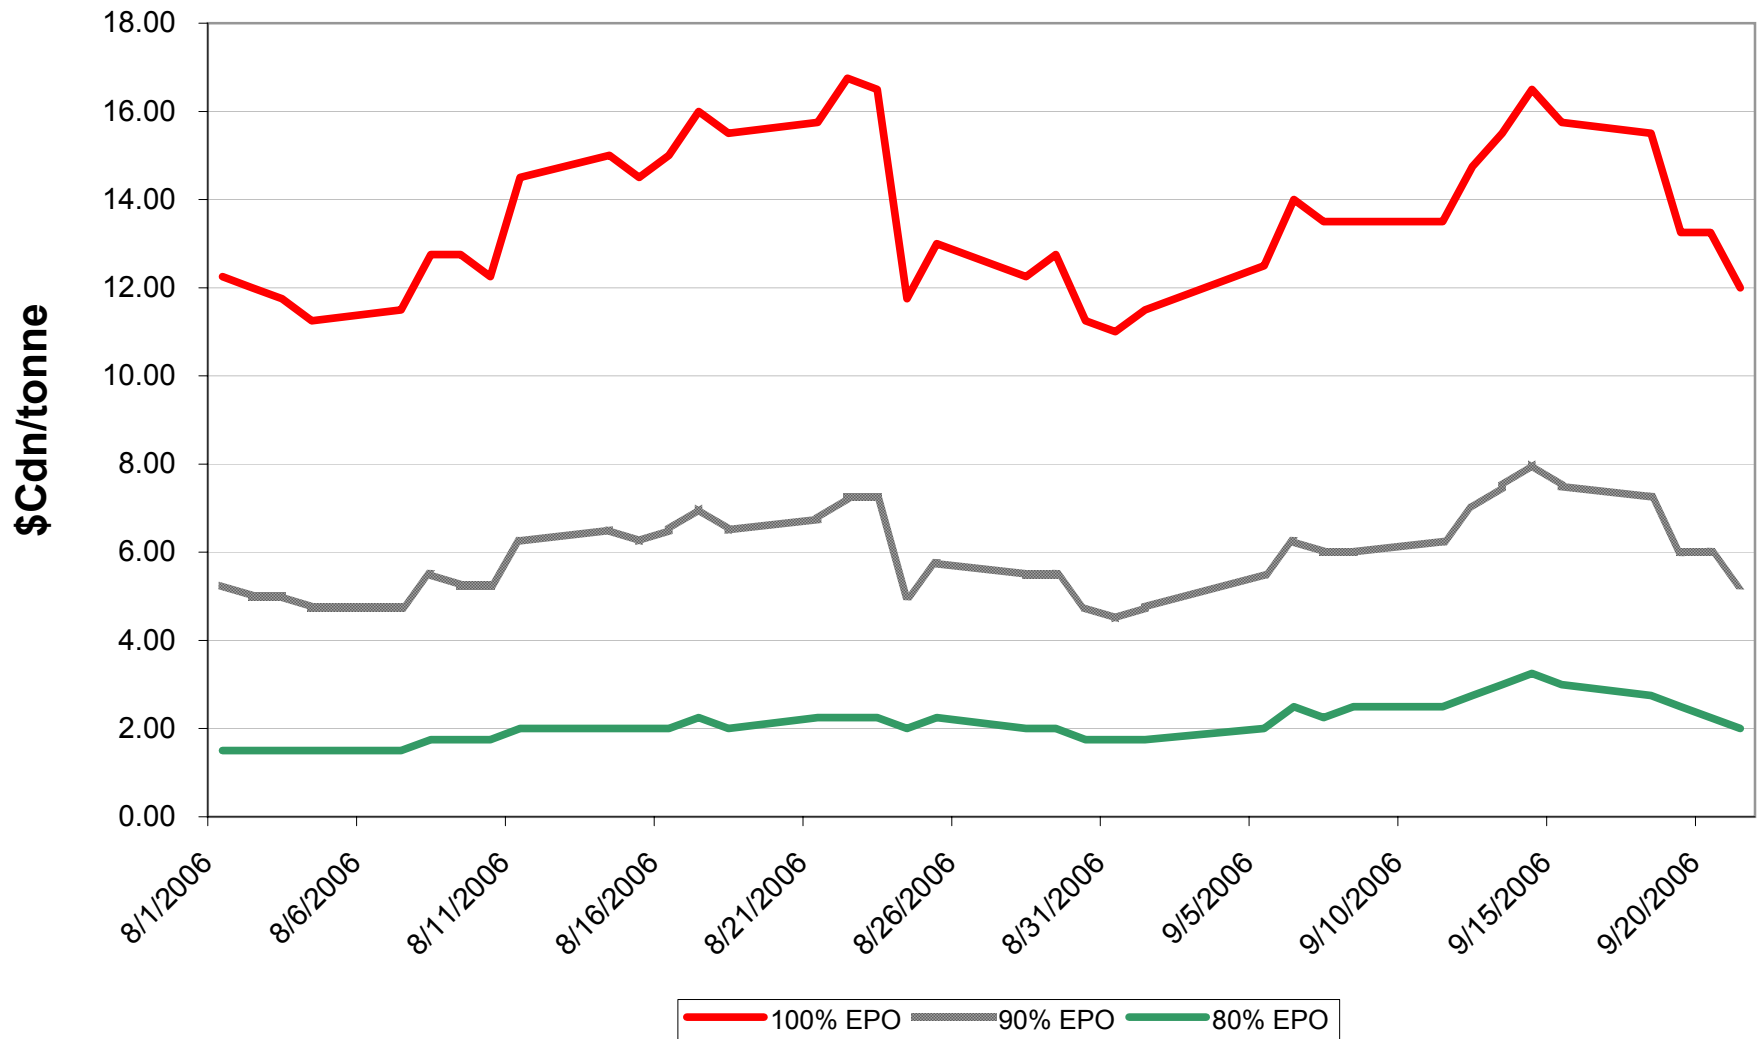

2006/07 4 CW CWAD Durum EPV Discounts

Sign up period: Aug. 1, 2006 to July 31, 2007