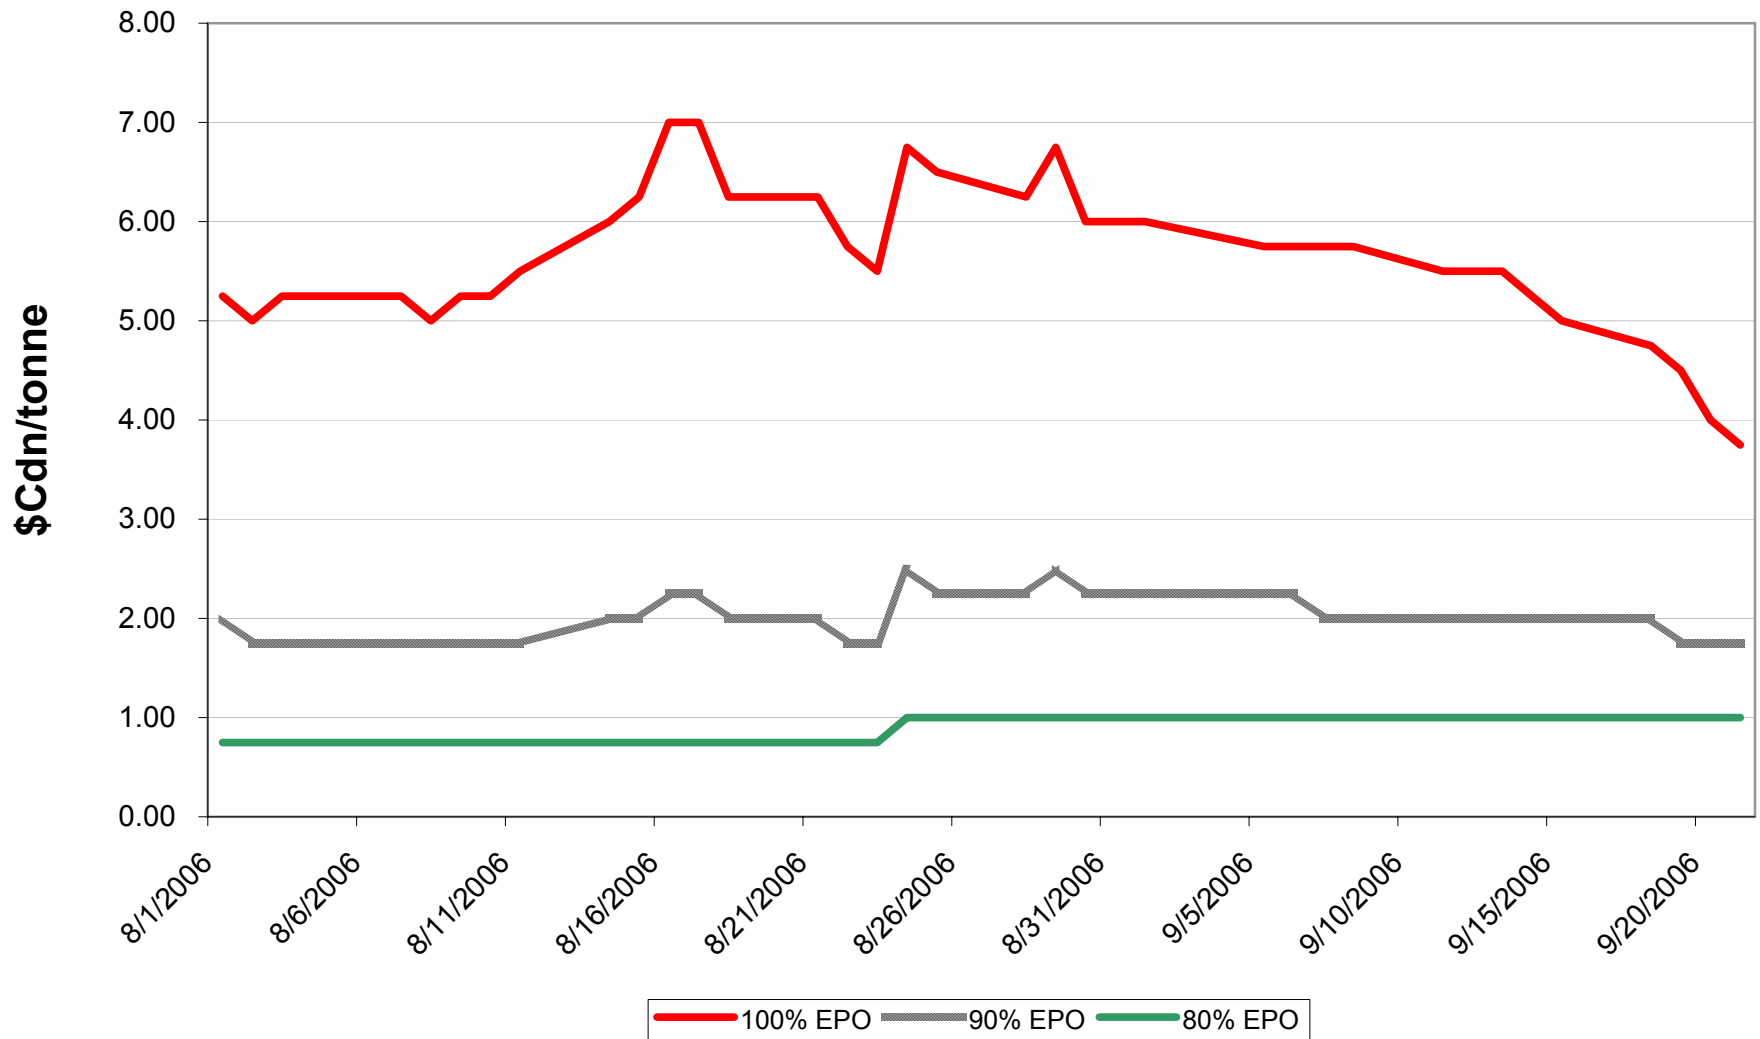

2006/07 5 CW CWAD Durum EPV Discounts

Sign up period: Aug 1, 2006 to July 31, 2007