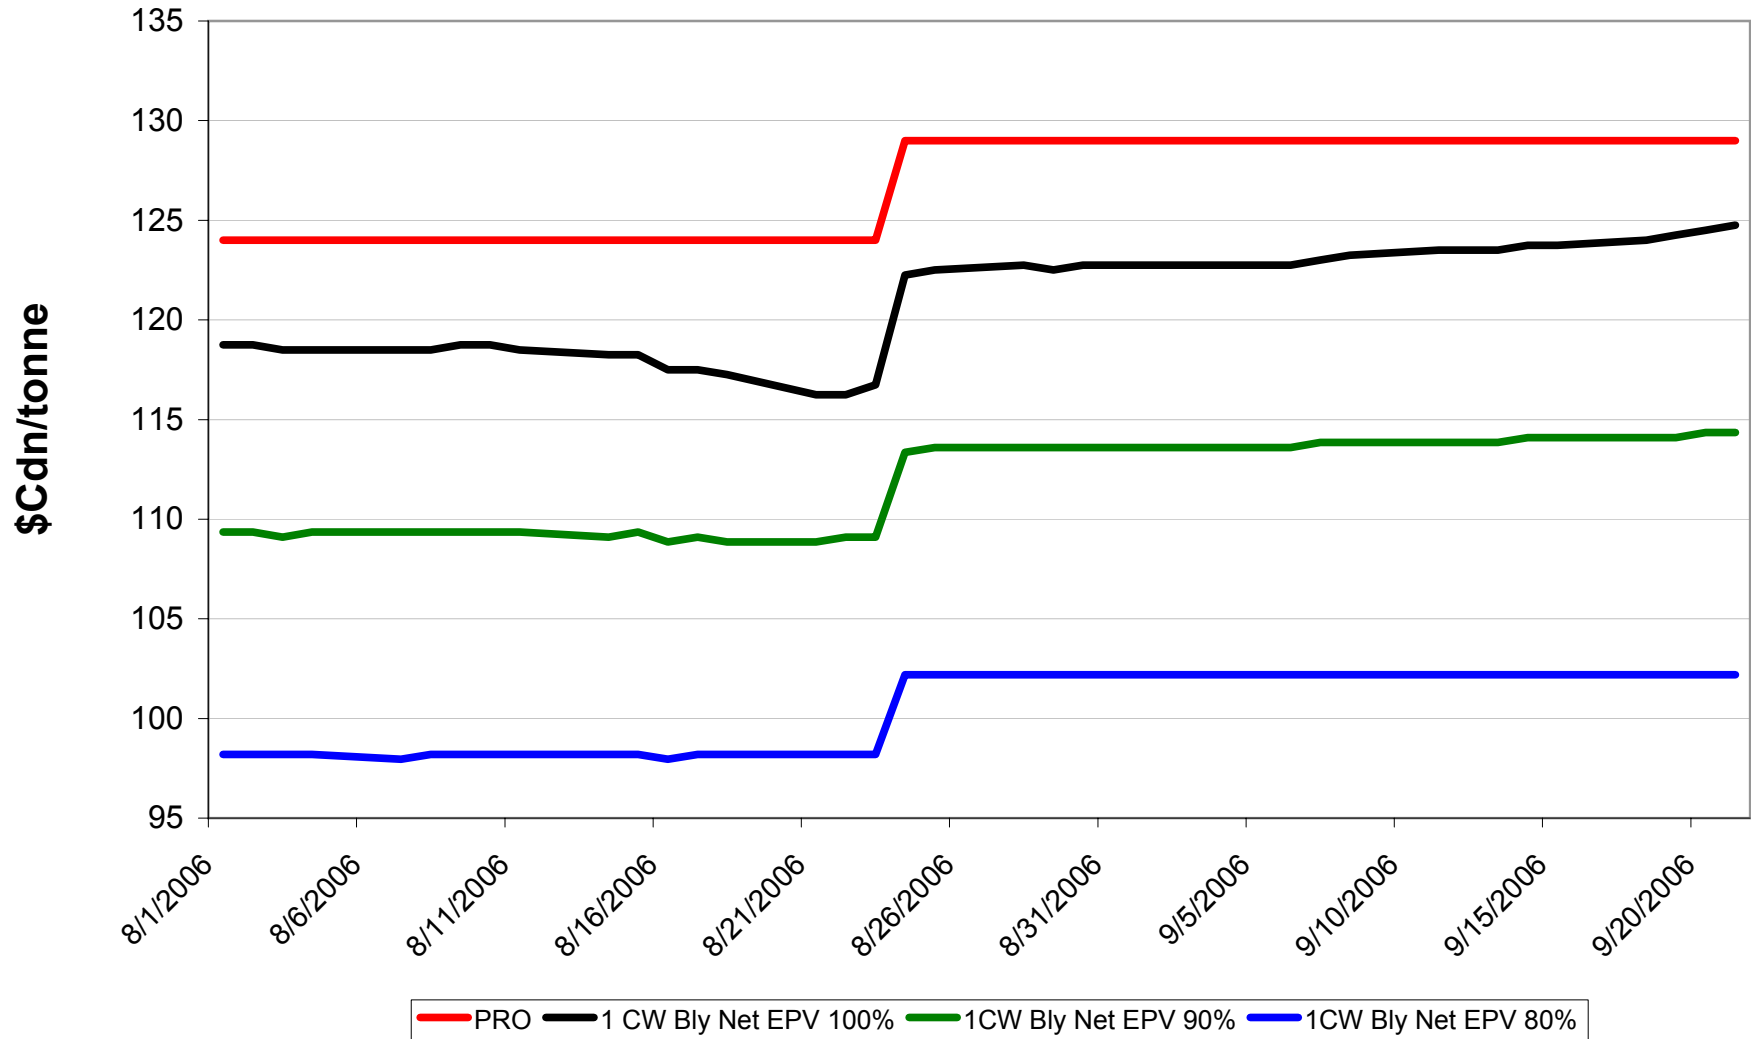

2006/07 1 CW Barley Net EPVs - Pool A

Sign up period: Aug. 01, 2006 to January 31, 2007