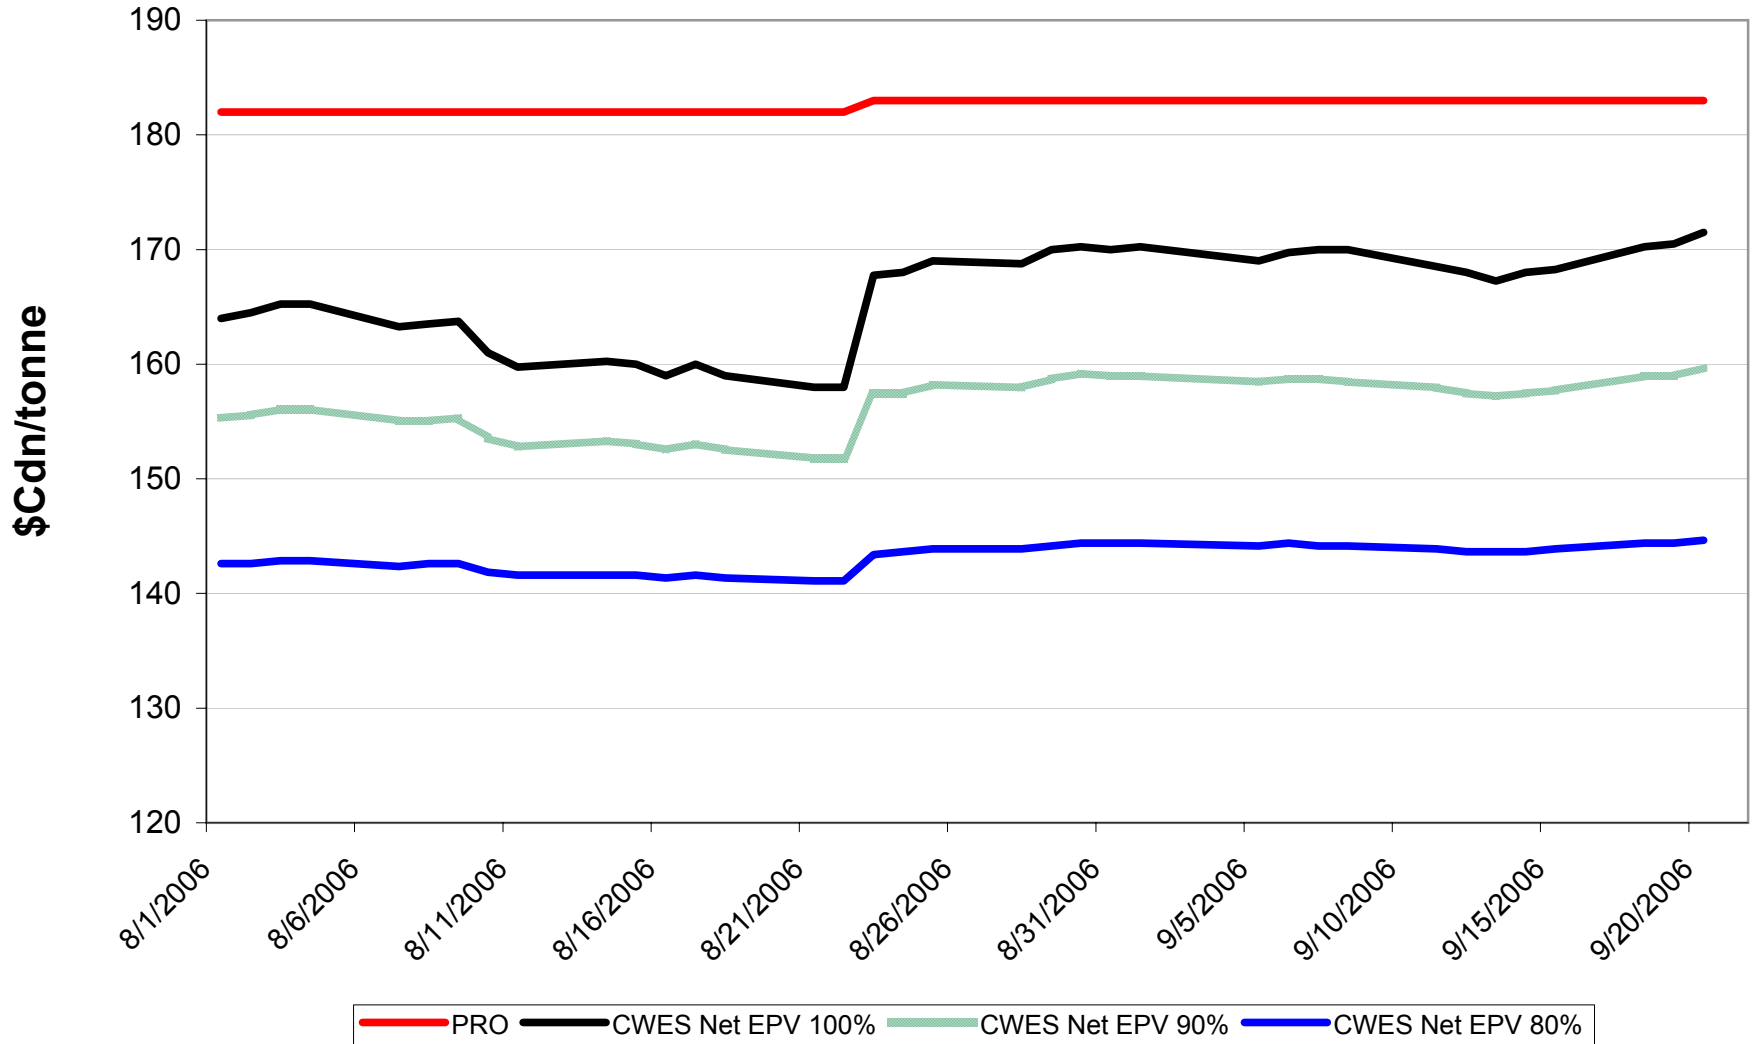

2006/07 1 CWES Net EPVs

Sign up period: Aug. 01, 2006 to July 31, 2007