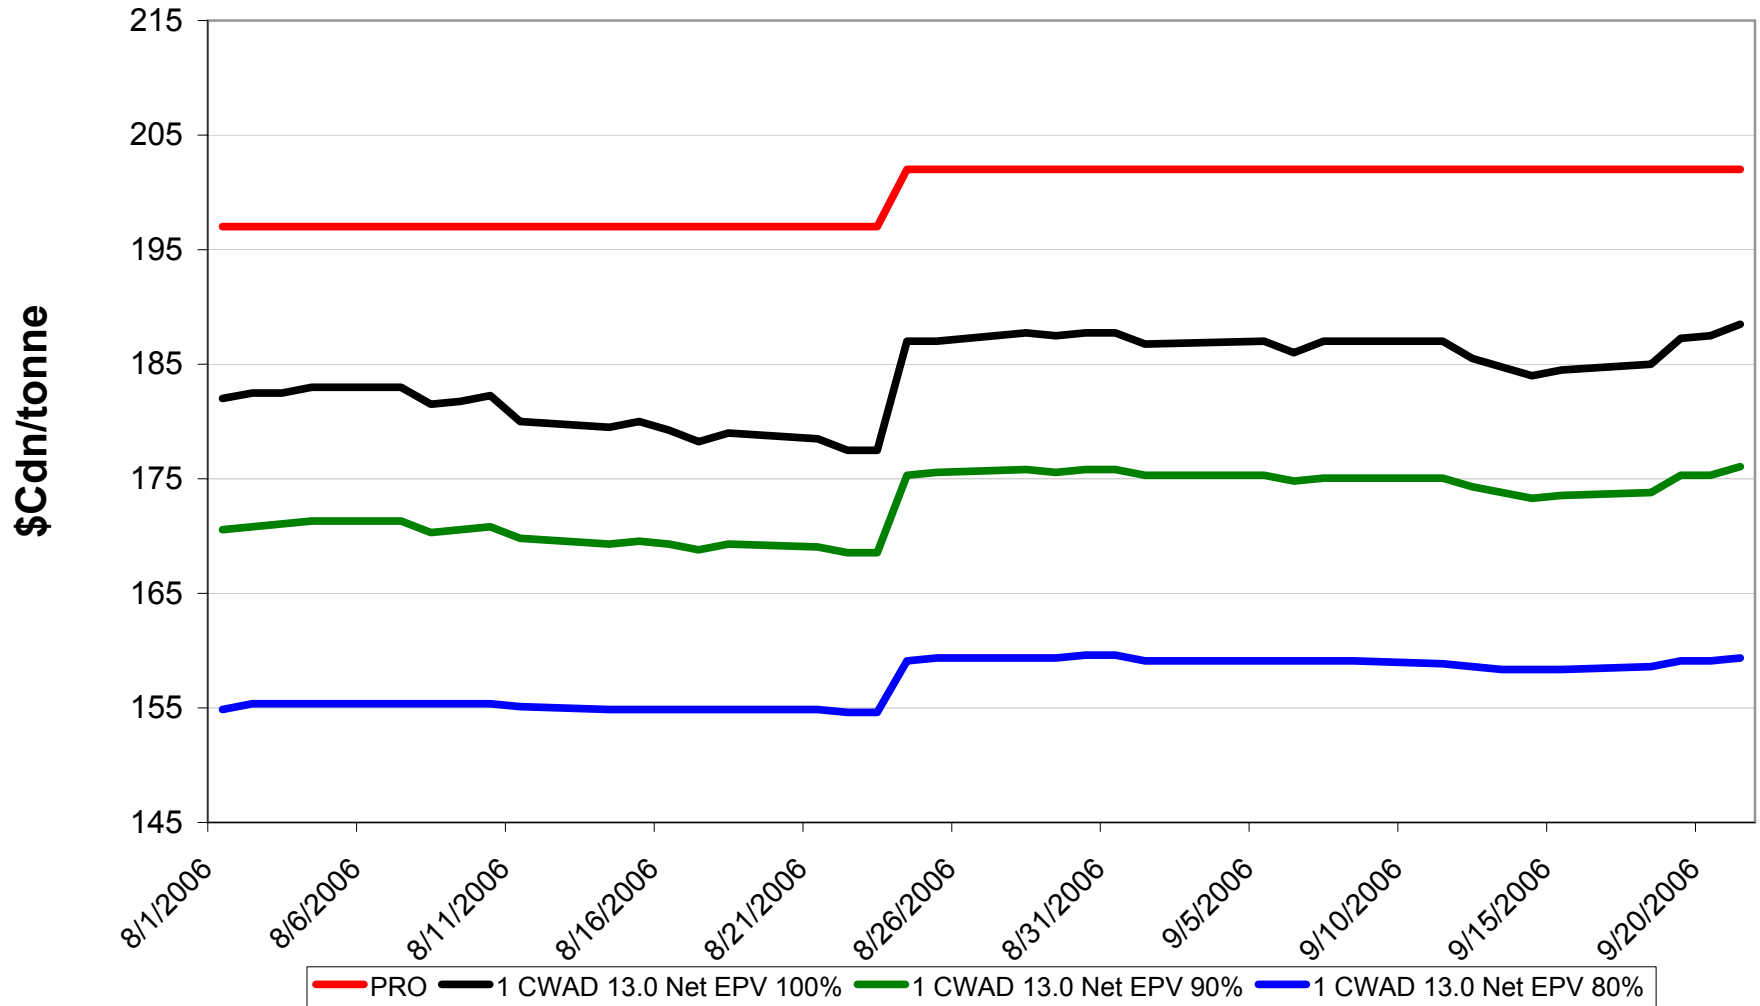

2006/07 1 CWAD 13.0 Net EPVs

Sign up period: Aug. 1, 2006 to July 31, 2007