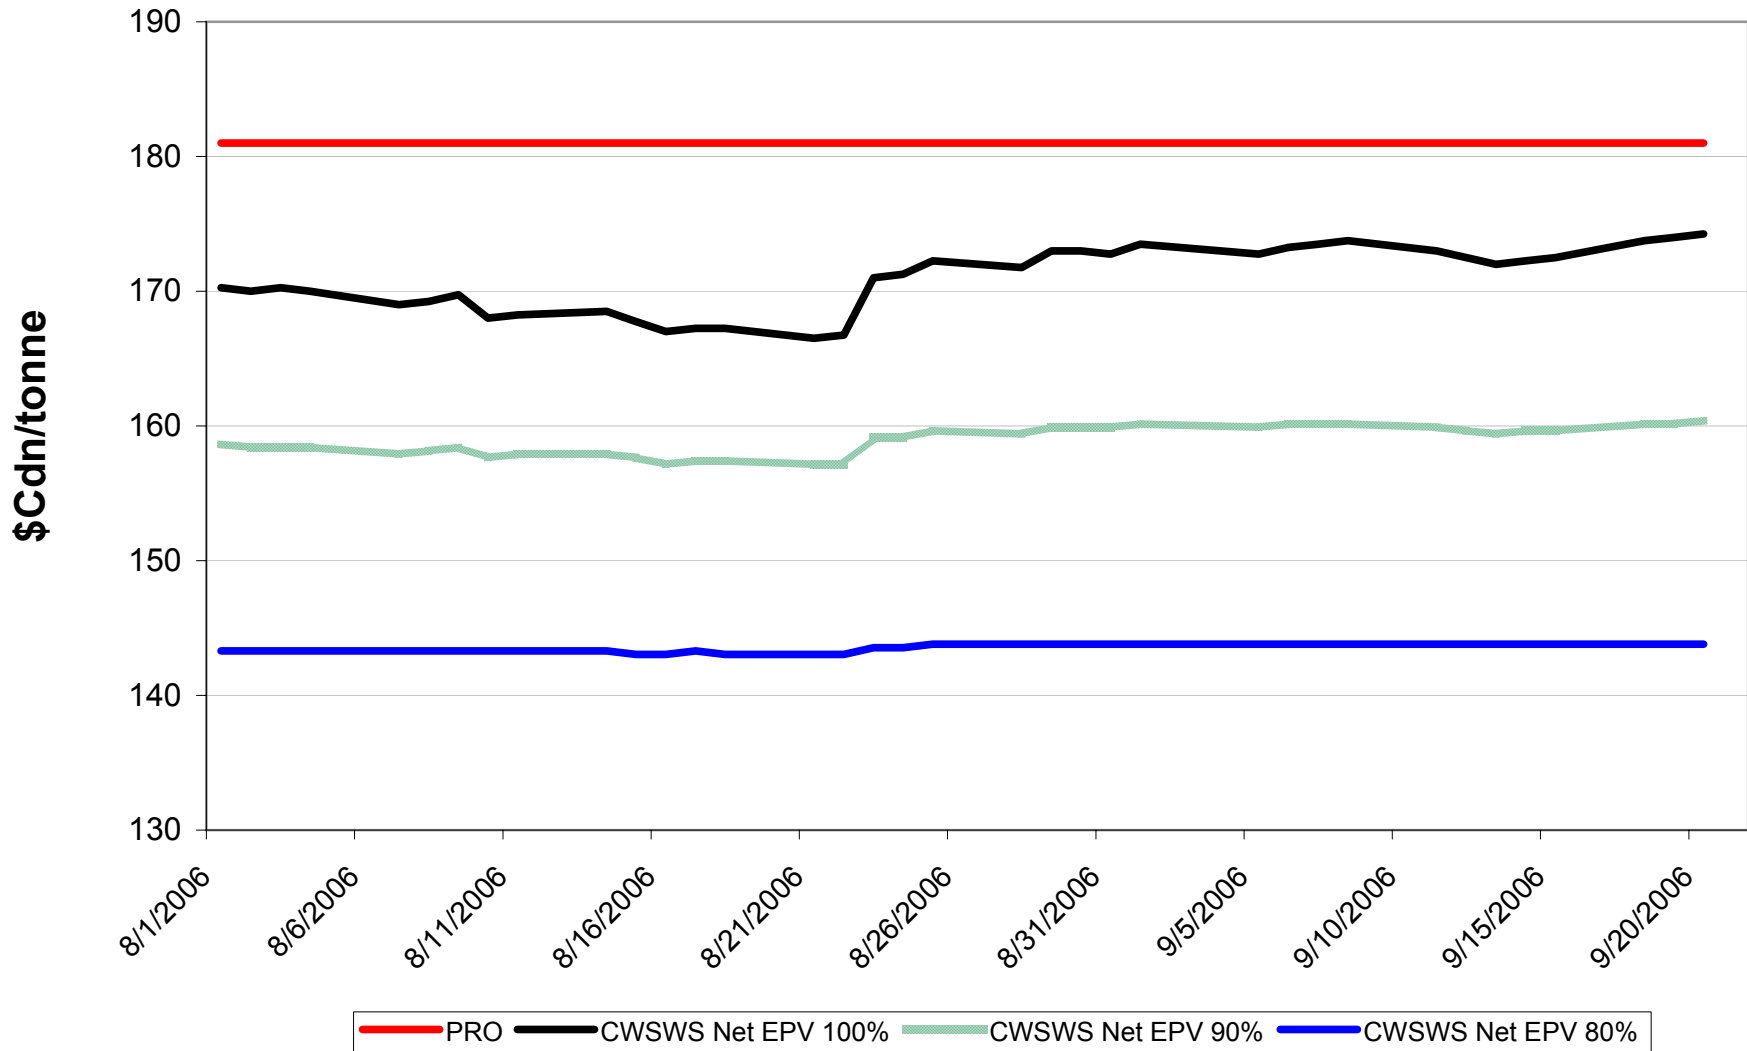

2006/07 1 CWSWS Net EPVs

Sign up period: Aug. 01, 2006 to July 31, 2007