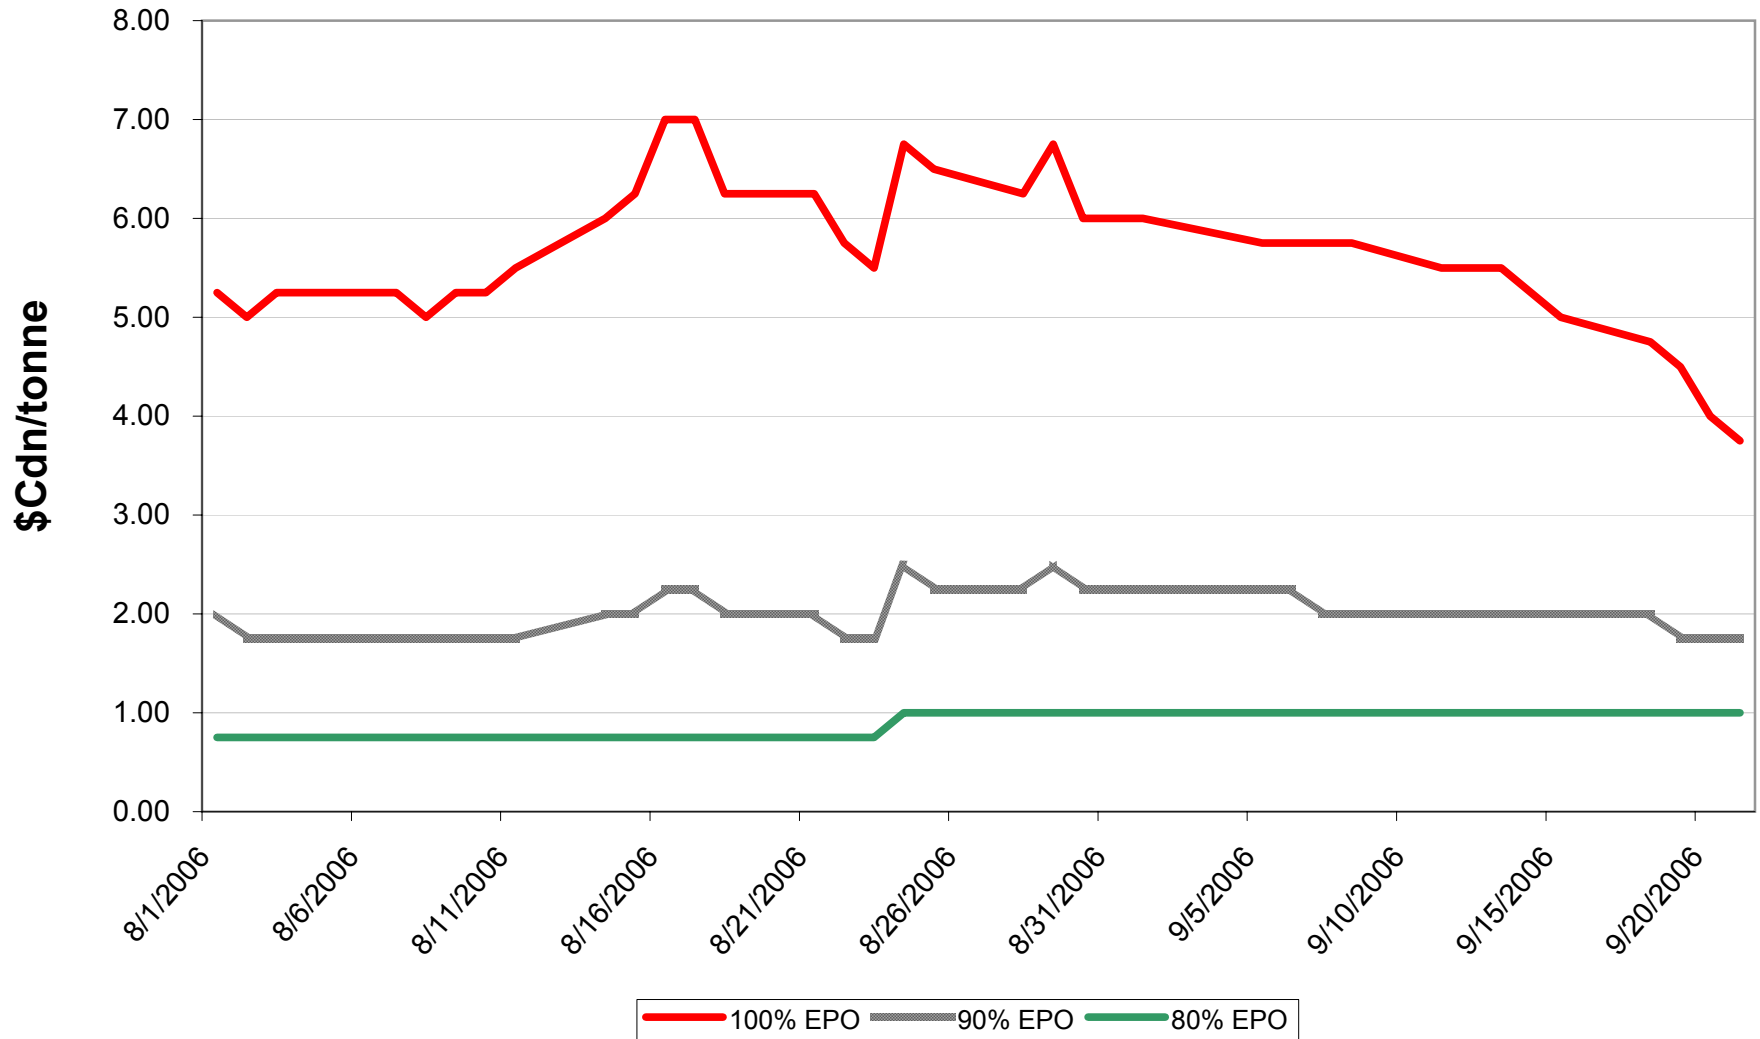

2006/07 CW FEED Wheat EPV Discounts

Sign up period: Aug. 1, 2006 to July 31, 2007