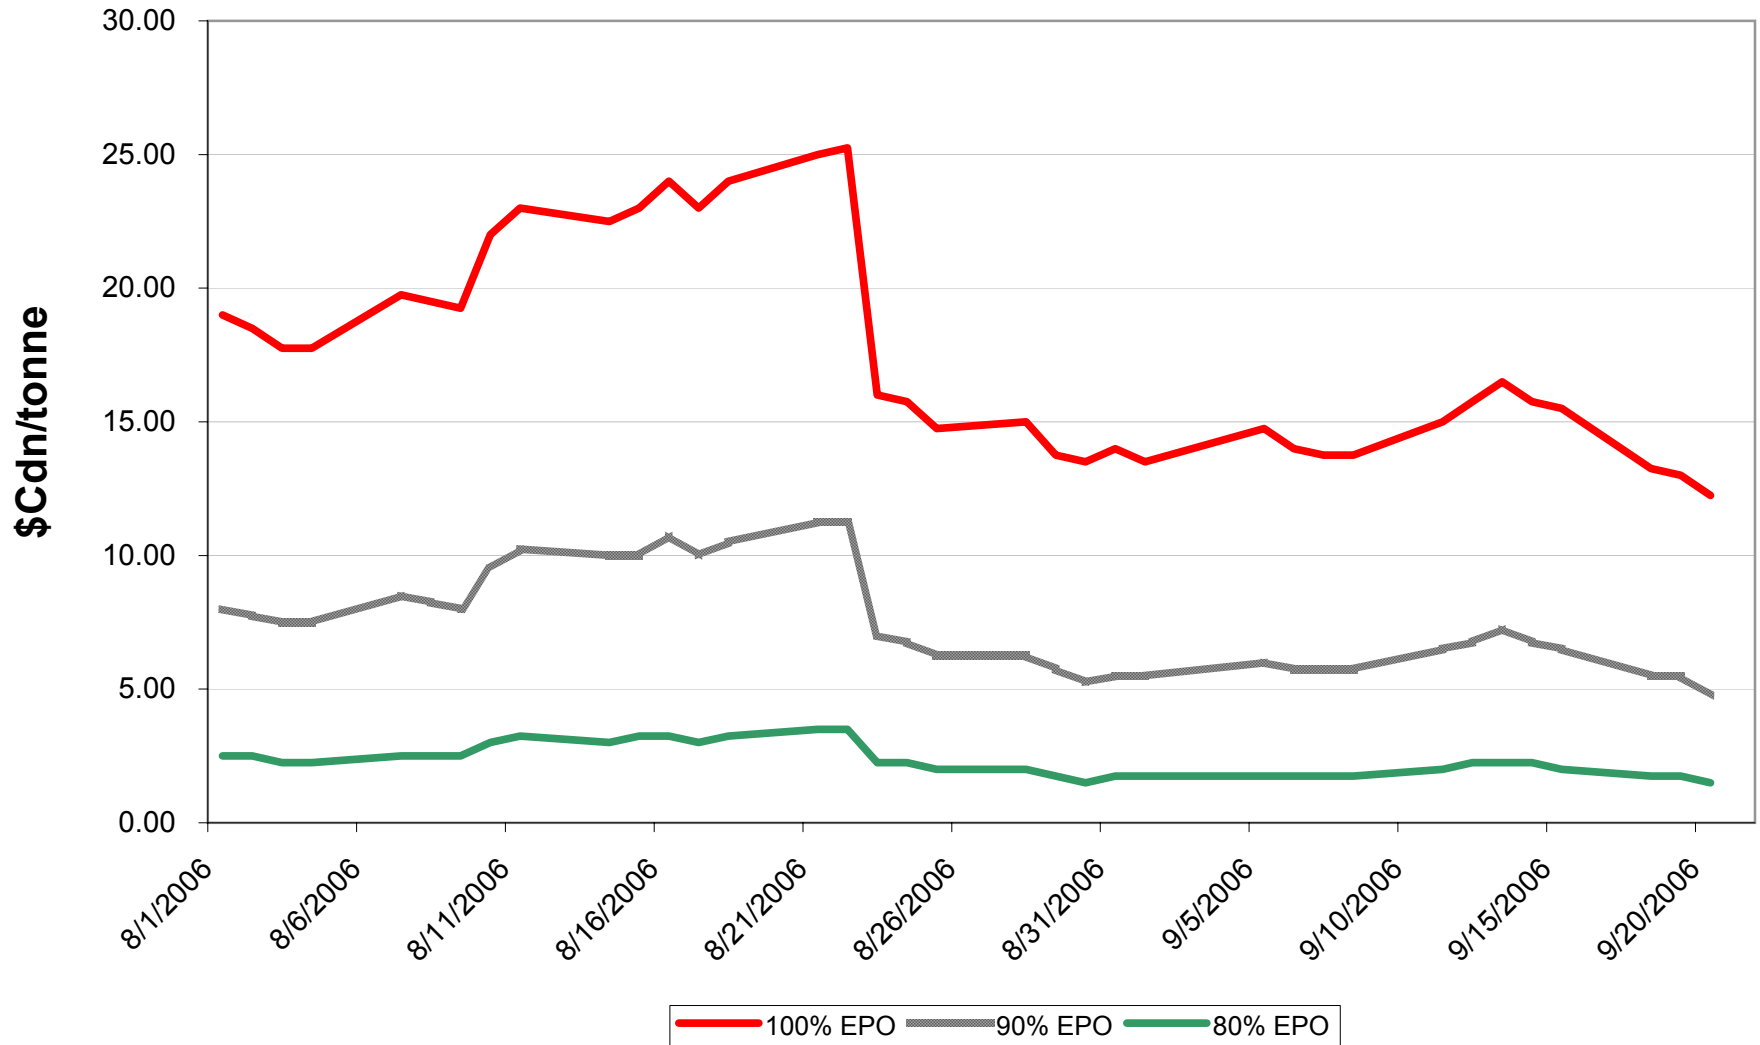

# 2006/07 1 CWRS 13.5 & 1 CWHWS 13.5 Wheat EPV Discounts

Sign up period: Aug. 01, 2006 to July 31, 2007