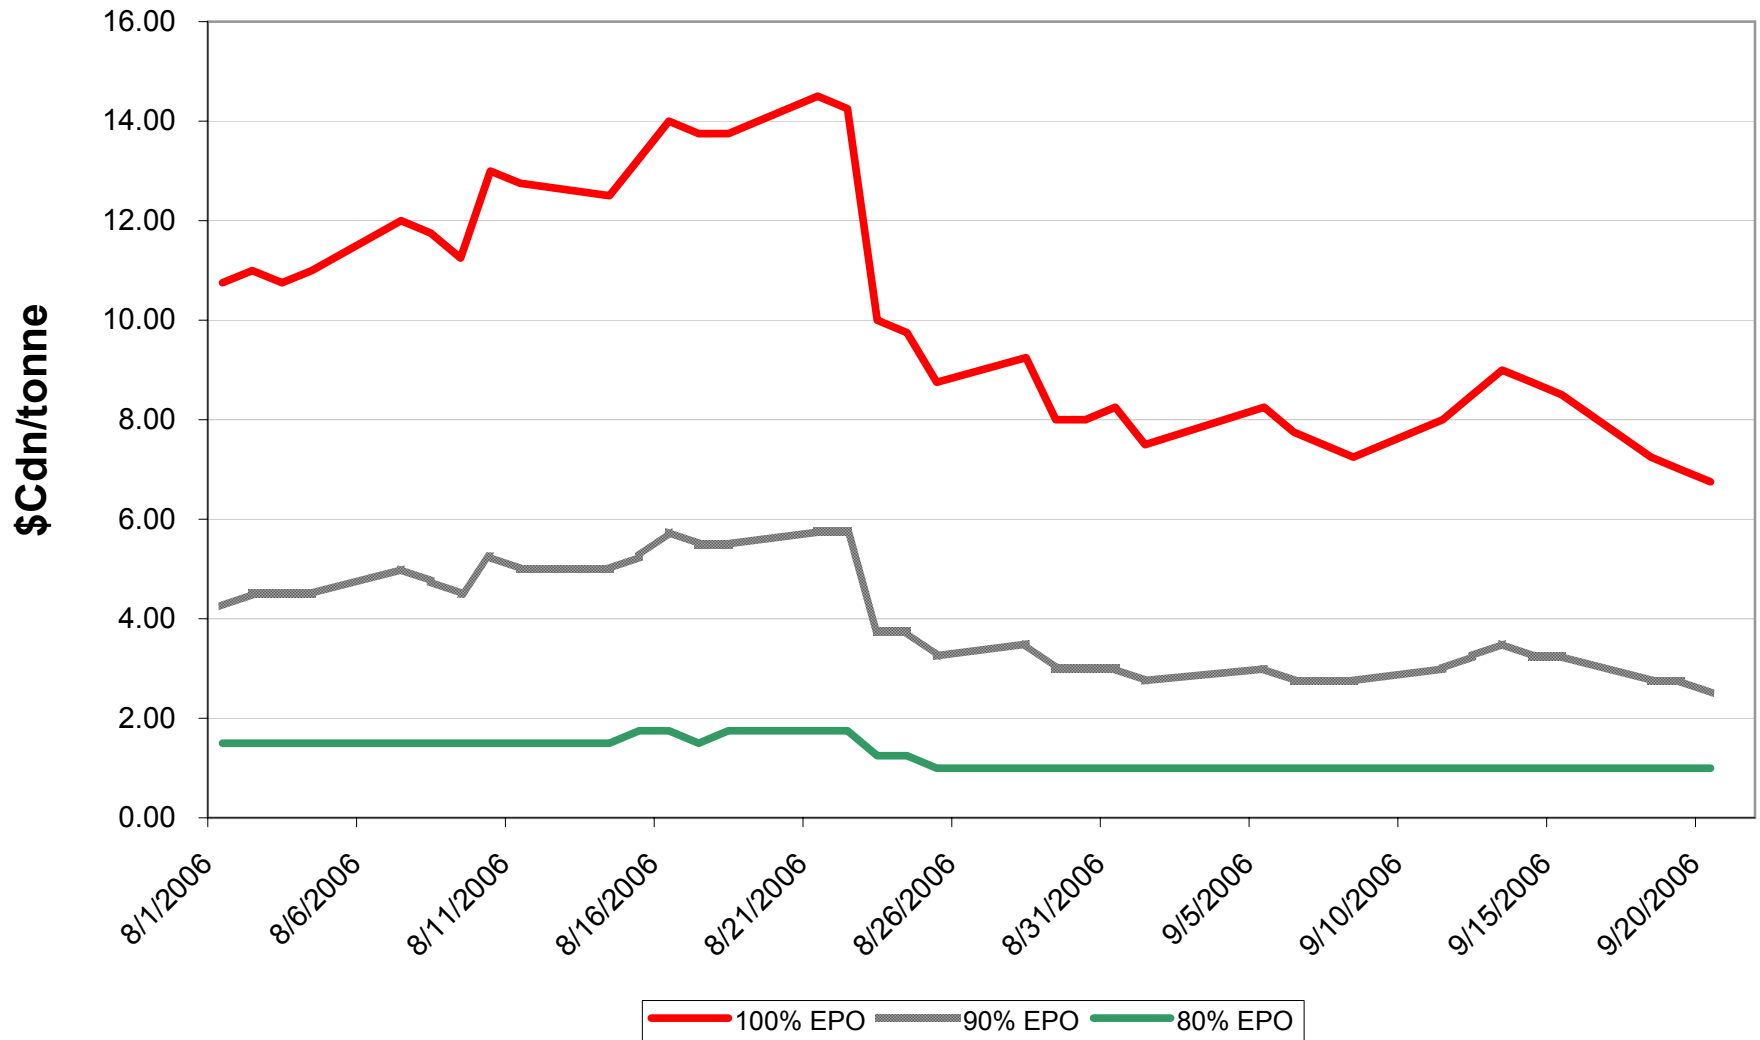

2006/07 1 CWSWS EPV Discounts

Sign up period: Aug. 01, 2006 to July 31, 2007