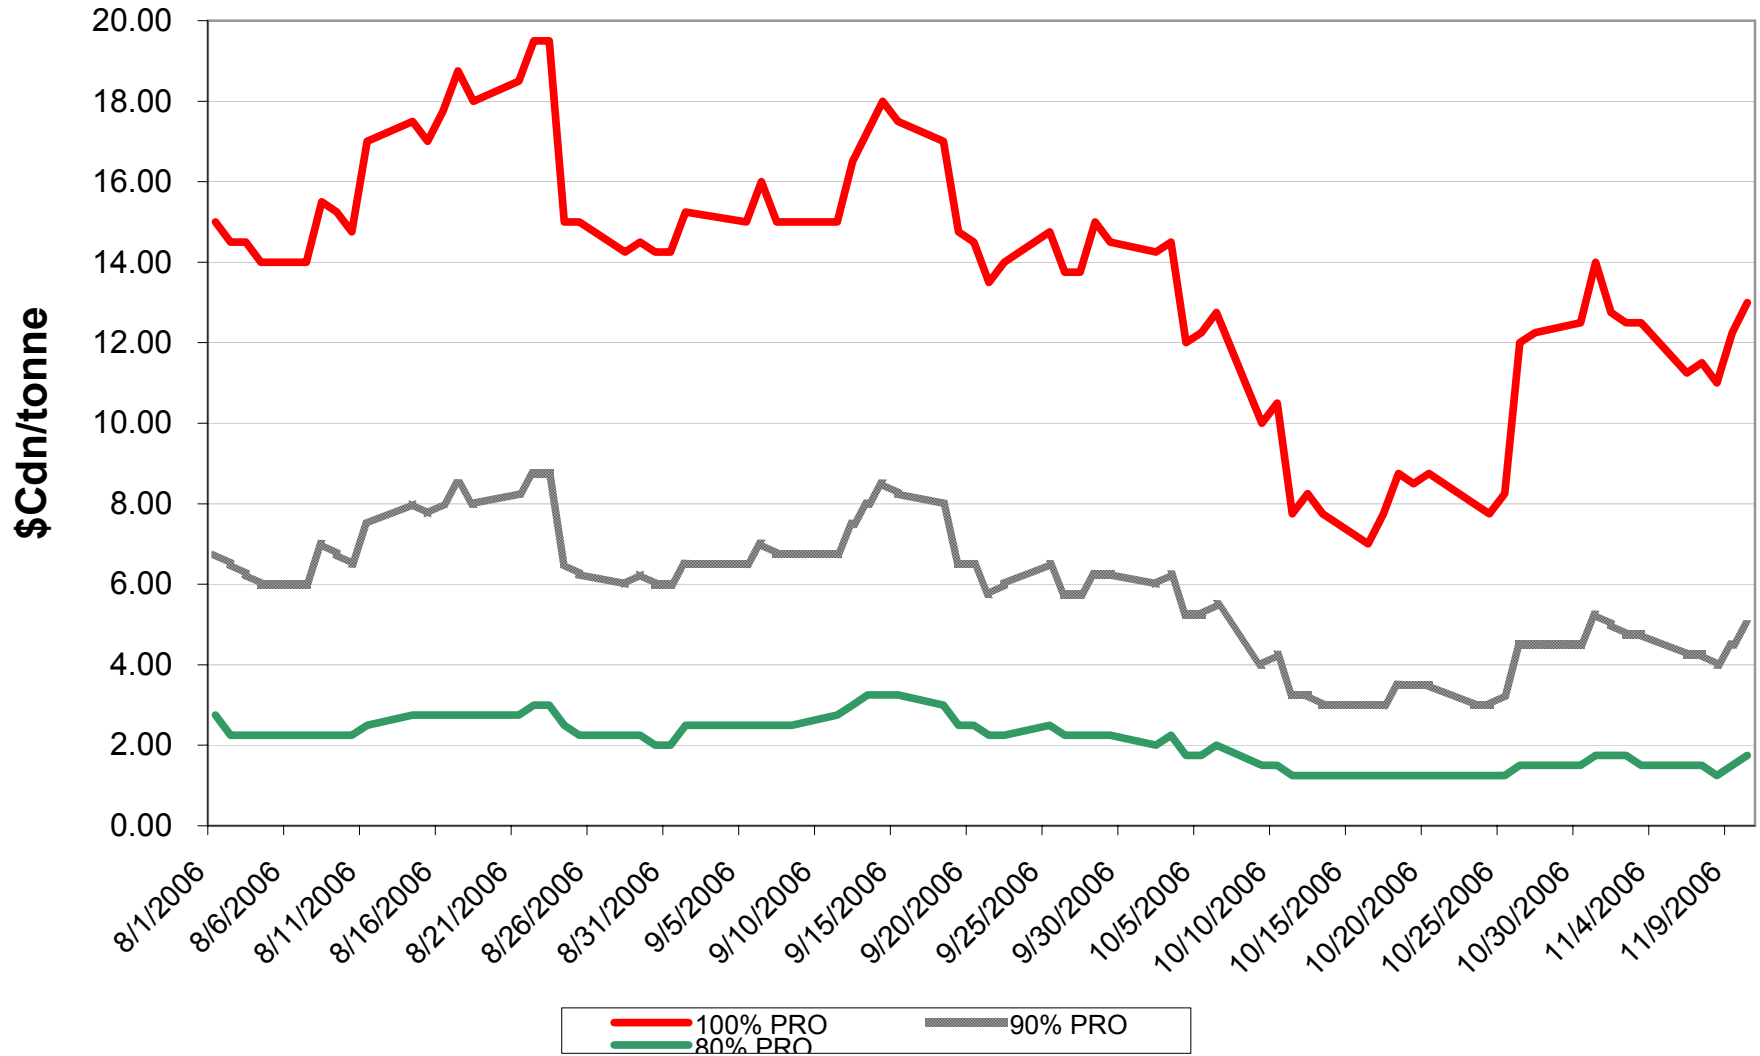

2006/07 1 CWRS 13.5 & 1 CWHWS 13.5 Wheat EPV Discounts

Sign up period: Aug. 01, 2006 to July 31, 2007

2006/07 1 CWES Wheat EPV Discounts

Sign up period: Aug. 01, 2006 to July 31, 2007

2006/07 1 CPRS, 1 CPSW & 1 CWRW Wheat EPV Discounts

Sign up period: Aug. 01, 2006 to July 31, 2007

2006/07 1 CWSWS EPV Discounts

Sign up period: Aug. 01, 2006 to July 31, 2007

2006/07 CW FEED Wheat EPV Discounts

Sign up period: Aug. 1, 2006 to July 31, 2007

2006/07 1 CWAD 13.0 EPV Discounts

Sign up period: Aug. 1, 2006 to July 31, 2007

2006/07 4 CW CWAD Durum EPV Discounts

Sign up period: Aug. 1, 2006 to July 31, 2007

2006/07 5 CW CWAD Durum EPV Discounts

Sign up period: Aug 1, 2006 to July 31, 2007

2006/07 1 CW Barley EPV Discounts - Pool A

Sign up period: Aug. 1, 2006 to January 31, 2007

2006/07 Selected Barley EPV Discounts

Sign up period: Aug. 1, 2006 to July 31, 2007

2006/07 1 CWRS 13.5 & 1 CWHWS 13.5 Net EPVs