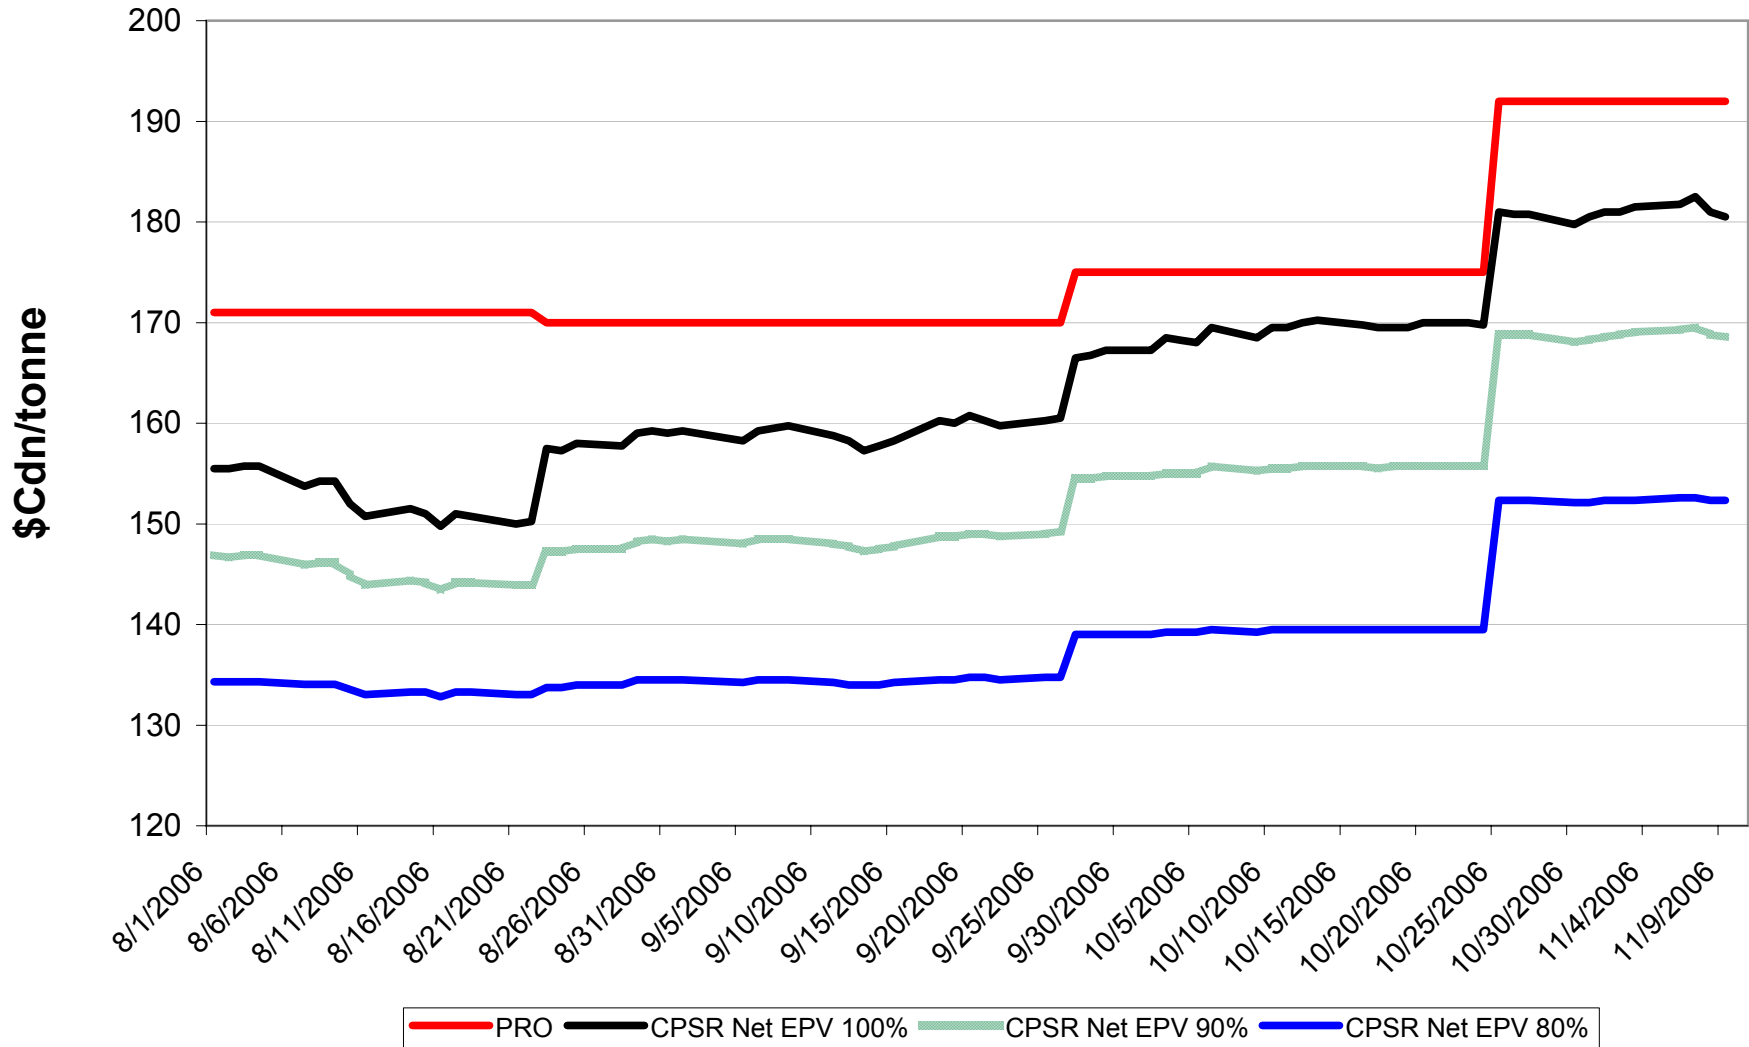

2006/07 1 CW Barley EPV Discounts - Pool A

Sign up period: Aug. 1, 2006 to January 31, 2007

2006/07 Selected Barley EPV Discounts

Sign up period: Aug. 1, 2006 to July 31, 2007

2006/07 1 CWRS 13.5 & 1 CWHWS 13.5 Net EPVs

Sign up period: Aug. 1, 2006 to July 31, 2007

2006/07 1 CWES Net EPVs

Sign up period: Aug. 01, 2006 to July 31, 2007

2006/07 1 CPSR Net EPVs

Sign up period: Aug. 01, 2006 to July 31, 2007

2006/07 1 CPSW Net EPVs

Sign up period: Aug. 01, 2006 to July 31, 2007

2006/07 1 CWRW Net EPVs

Sign up period: Aug. 01, 2006 to July 31, 2007

2006/07 1 CWSWS Net EPVs

Sign up period: Aug. 01, 2006 to July 31, 2007

2006/07 1 CWAD 13.0 Net EPVs

Sign up period: Aug. 1, 2006 to July 31, 2007

2006/07 1 CW Barley Net EPVs - Pool A

Sign up period: Aug. 01, 2006 to January 31, 2007

2006/07 Std Select Two-Row Net EPVs

Sign up period: Aug. 01, 2006 to July 31, 2007