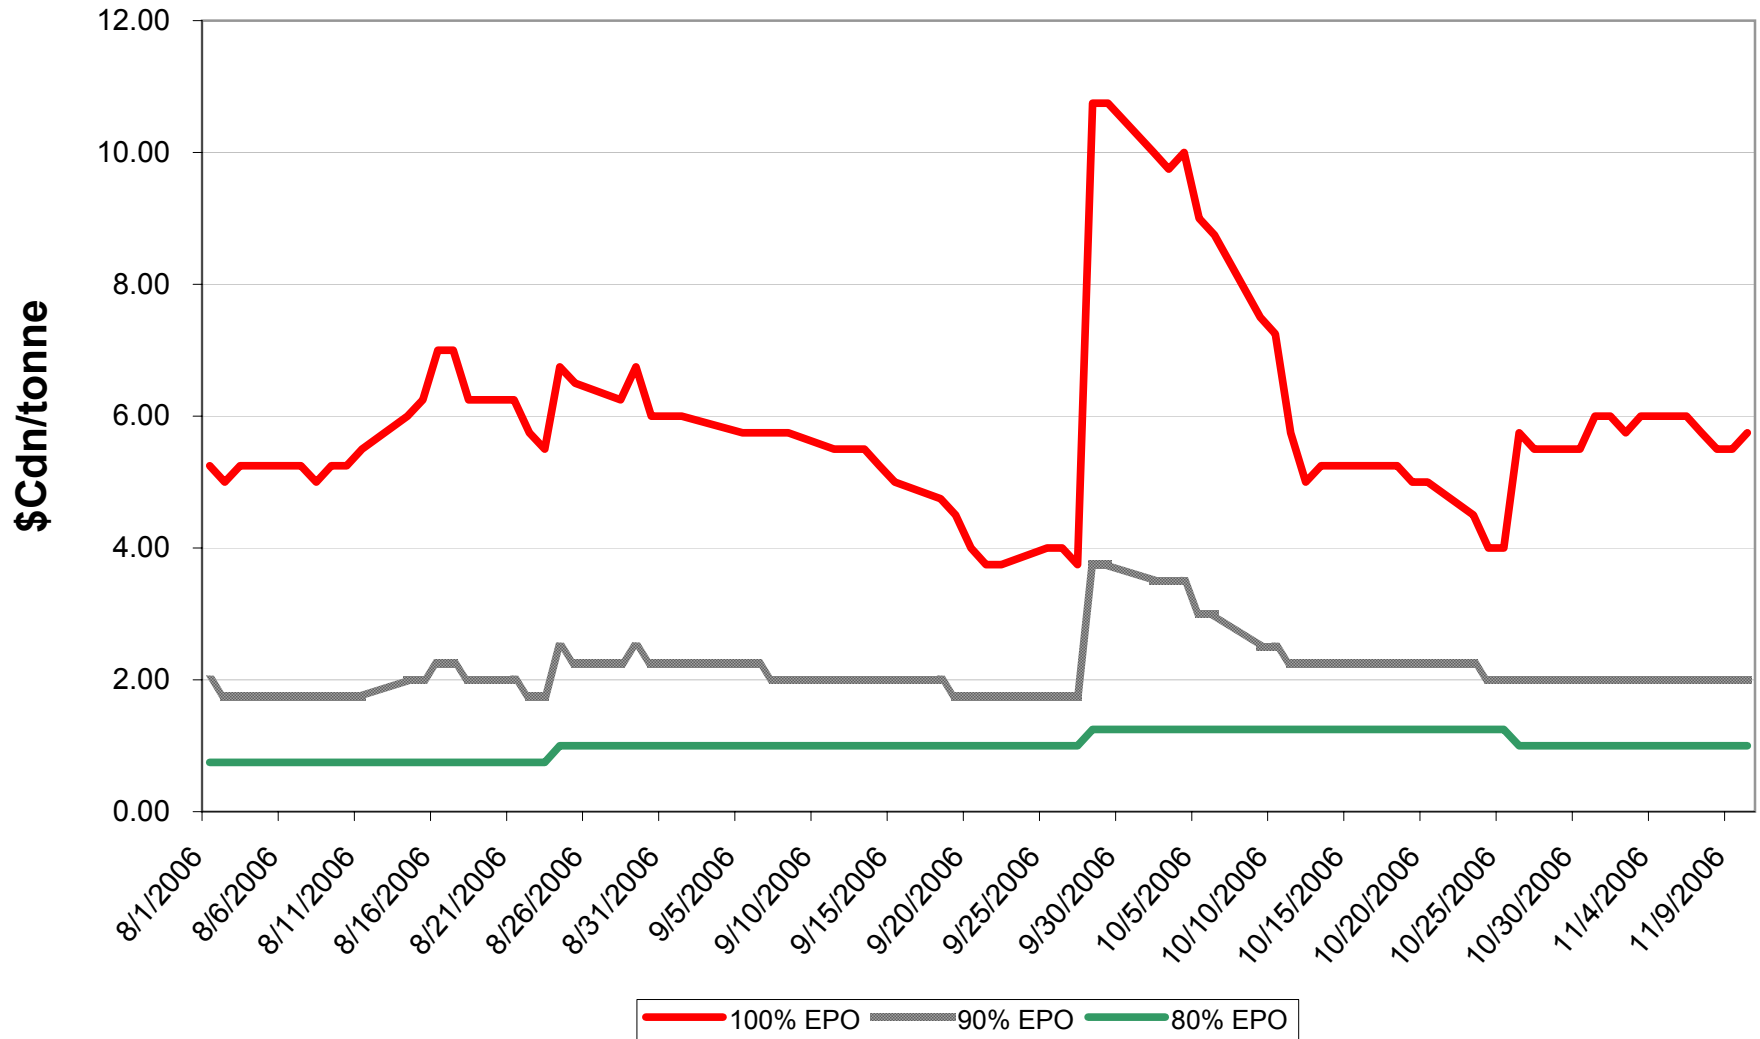

Sign up period: Aug. 01, 2006 to July 31, 2007

2006/07 1 CWSWS EPV Discounts

Sign up period: Aug. 01, 2006 to July 31, 2007

2006/07 CW FEED Wheat EPV Discounts

Sign up period: Aug. 1, 2006 to July 31, 2007

2006/07 1 CW Barley EPV Discounts - Pool A

Sign up period: Aug. 1, 2006 to January 31, 2007

2006/07 Selected Barley EPV Discounts

Sign up period: Aug. 1, 2006 to July 31, 2007

2006/07 1 CWRS 13.5 & 1 CWHWS 13.5 Net EPVs