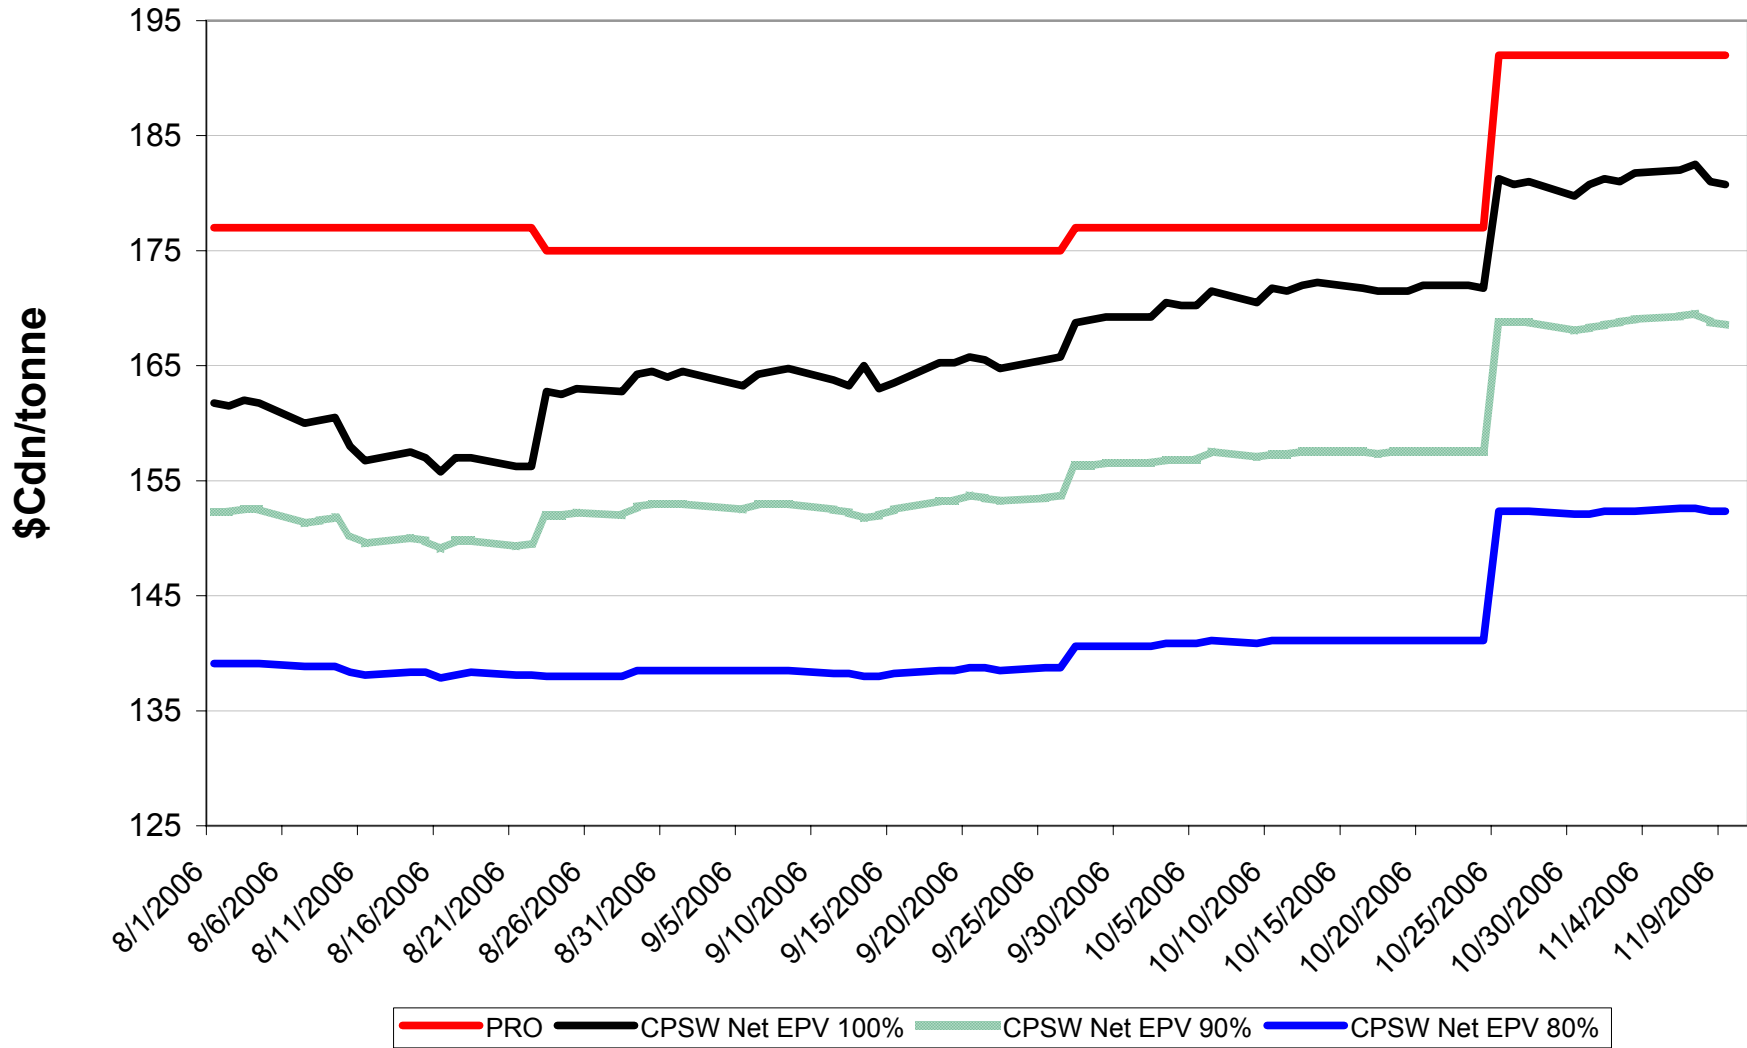

2006/07 1 CW Barley EPV Discounts - Pool A

Sign up period: Aug. 1, 2006 to January 31, 2007

2006/07 Selected Barley EPV Discounts

Sign up period: Aug. 1, 2006 to July 31, 2007

2006/07 1 CWRS 13.5 & 1 CWHWS 13.5 Net EPVs

Sign up period: Aug. 1, 2006 to July 31, 2007

2006/07 1 CWES Net EPVs

Sign up period: Aug. 01, 2006 to July 31, 2007

2006/07 1 CPSR Net EPVs

Sign up period: Aug. 01, 2006 to July 31, 2007

2006/07 1 CPSW Net EPVs

Sign up period: Aug. 01, 2006 to July 31, 2007

2006/07 1 CWRW Net EPVs

Sign up period: Aug. 01, 2006 to July 31, 2007

2006/07 1 CWSWS Net EPVs

Sign up period: Aug. 01, 2006 to July 31, 2007

2006/07 1 CWAD 13.0 Net EPVs

Sign up period: Aug. 1, 2006 to July 31, 2007

2006/07 1 CW Barley Net EPVs - Pool A

Sign up period: Aug. 01, 2006 to January 31, 2007

2006/07 Std Select Two-Row Net EPVs

Sign up period: Aug. 01, 2006 to July 31, 2007