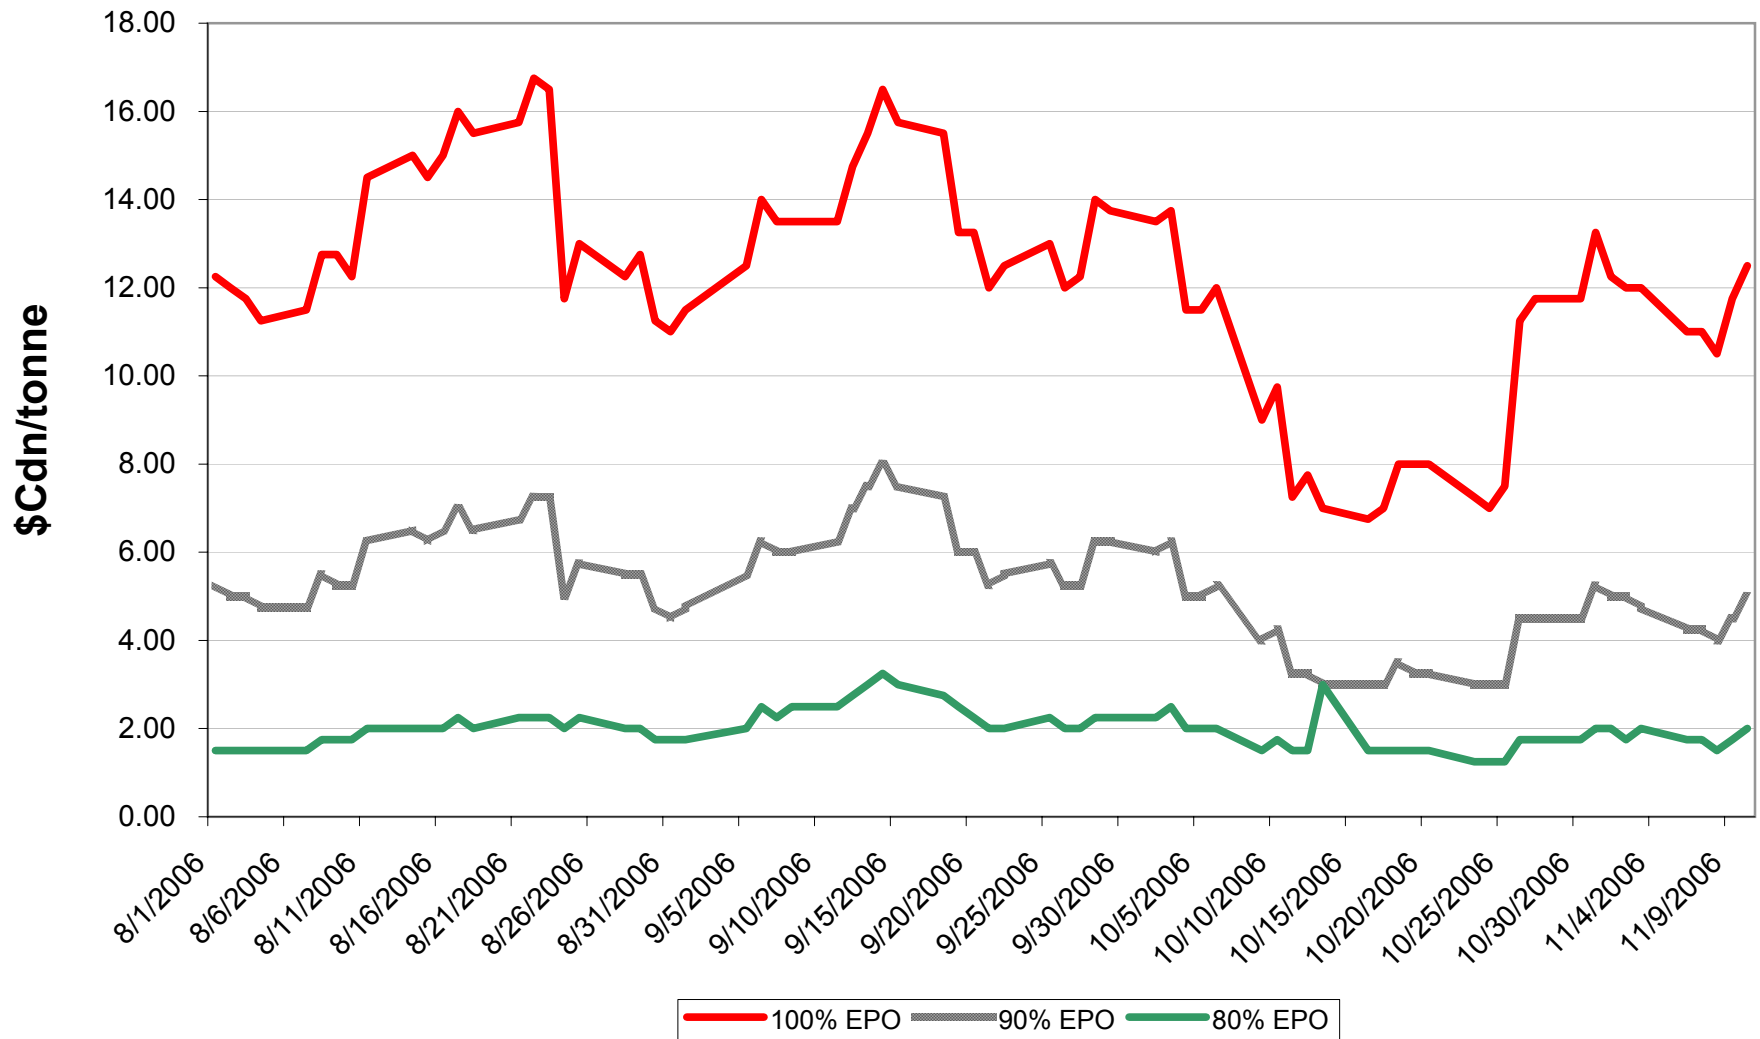

2006/07 1 CWRS 13.5 & 1 CWHWS 13.5 Wheat EPV Discounts

Sign up period: Aug. 01, 2006 to July 31, 2007

2006/07 1 CWES Wheat EPV Discounts

Sign up period: Aug. 01, 2006 to July 31, 2007

2006/07 1 CPRS, 1 CPSW & 1 CWRW Wheat EPV Discounts

Sign up period: Aug. 01, 2006 to July 31, 2007

2006/07 1 CWSWS EPV Discounts

Sign up period: Aug. 01, 2006 to July 31, 2007

2006/07 CW FEED Wheat EPV Discounts

Sign up period: Aug. 1, 2006 to July 31, 2007

2006/07 1 CWAD 13.0 EPV Discounts

Sign up period: Aug. 1, 2006 to July 31, 2007

2006/07 4 CW CWAD Durum EPV Discounts

Sign up period: Aug. 1, 2006 to July 31, 2007

2006/07 5 CW CWAD Durum EPV Discounts

Sign up period: Aug 1, 2006 to July 31, 2007

2006/07 1 CW Barley EPV Discounts - Pool A

Sign up period: Aug. 1, 2006 to January 31, 2007

2006/07 Selected Barley EPV Discounts

Sign up period: Aug. 1, 2006 to July 31, 2007

2006/07 1 CWRS 13.5 & 1 CWHWS 13.5 Net EPVs