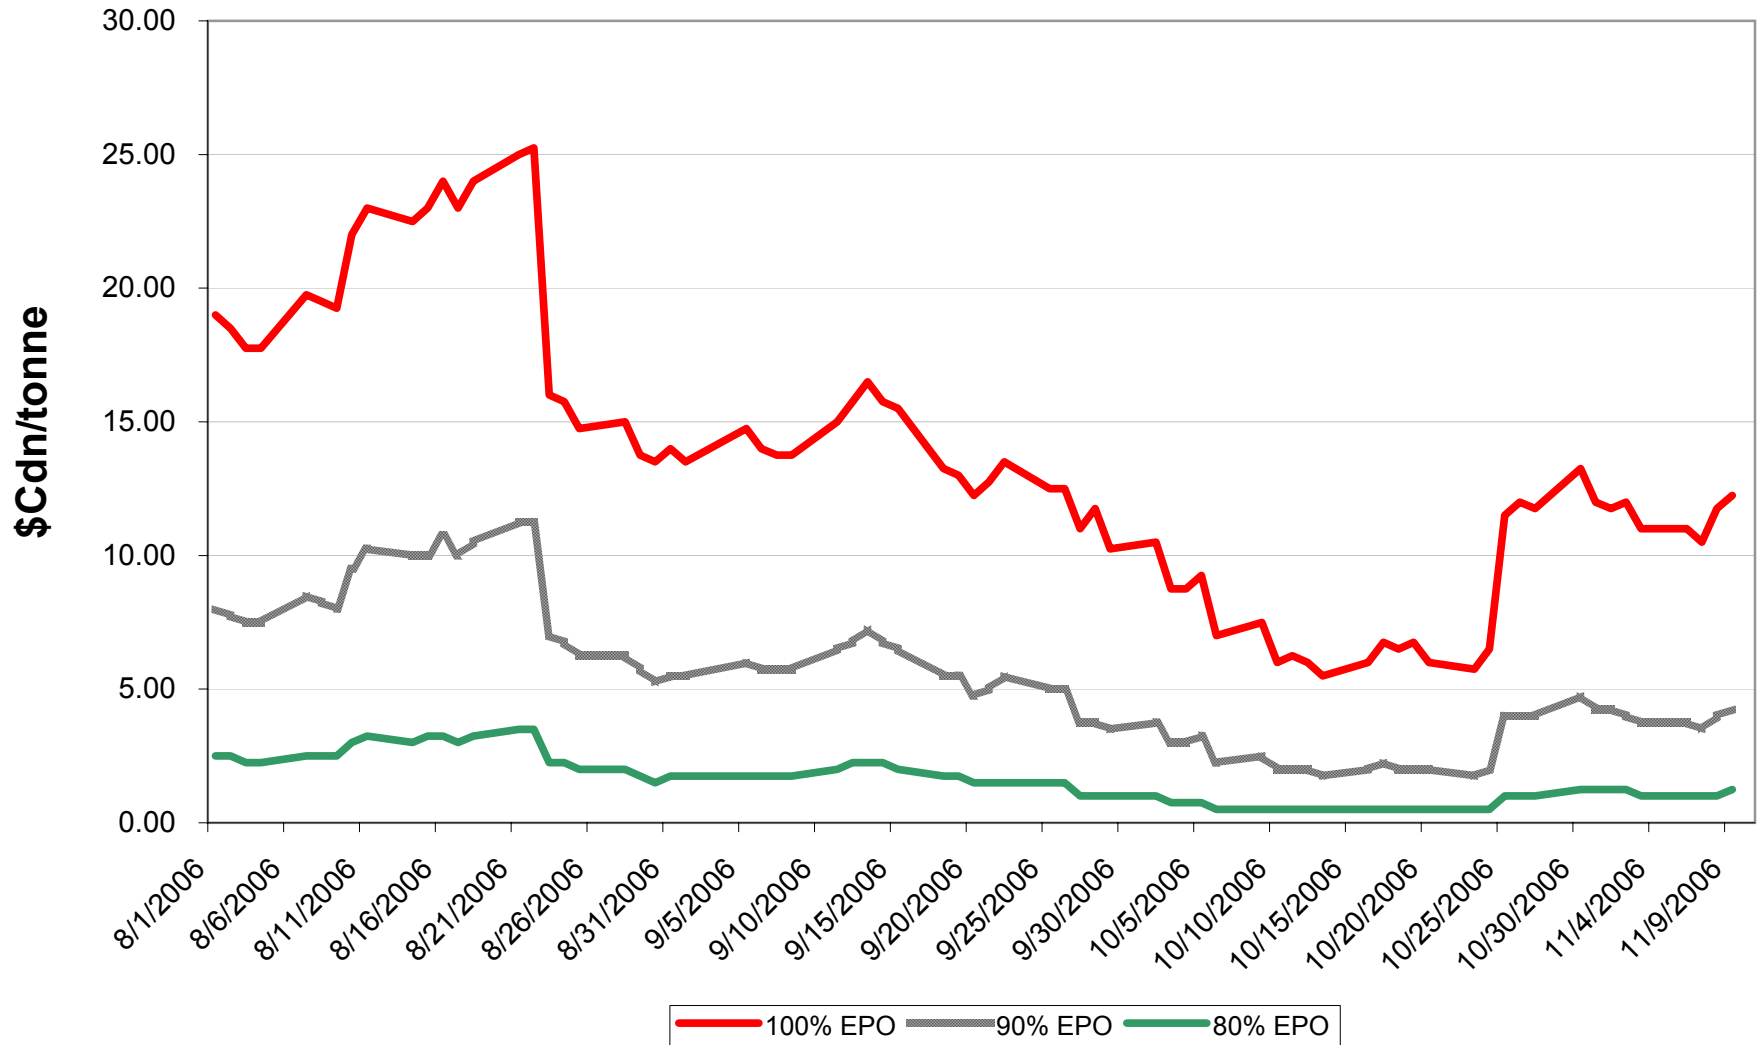

2006/07 1 CWRS 13.5 & 1 CWHWS 13.5 Wheat EPV Discounts

Sign up period: Aug. 01, 2006 to July 31, 2007

2006/07 1 CWES Wheat EPV Discounts

Sign up period: Aug. 01, 2006 to July 31, 2007

2006/07 1 CPRS, 1 CPSW & 1 CWRW Wheat EPV Discounts

Sign up period: Aug. 01, 2006 to July 31, 2007

2006/07 1 CWSWS EPV Discounts

Sign up period: Aug. 01, 2006 to July 31, 2007

2006/07 CW FEED Wheat EPV Discounts

Sign up period: Aug. 1, 2006 to July 31, 2007