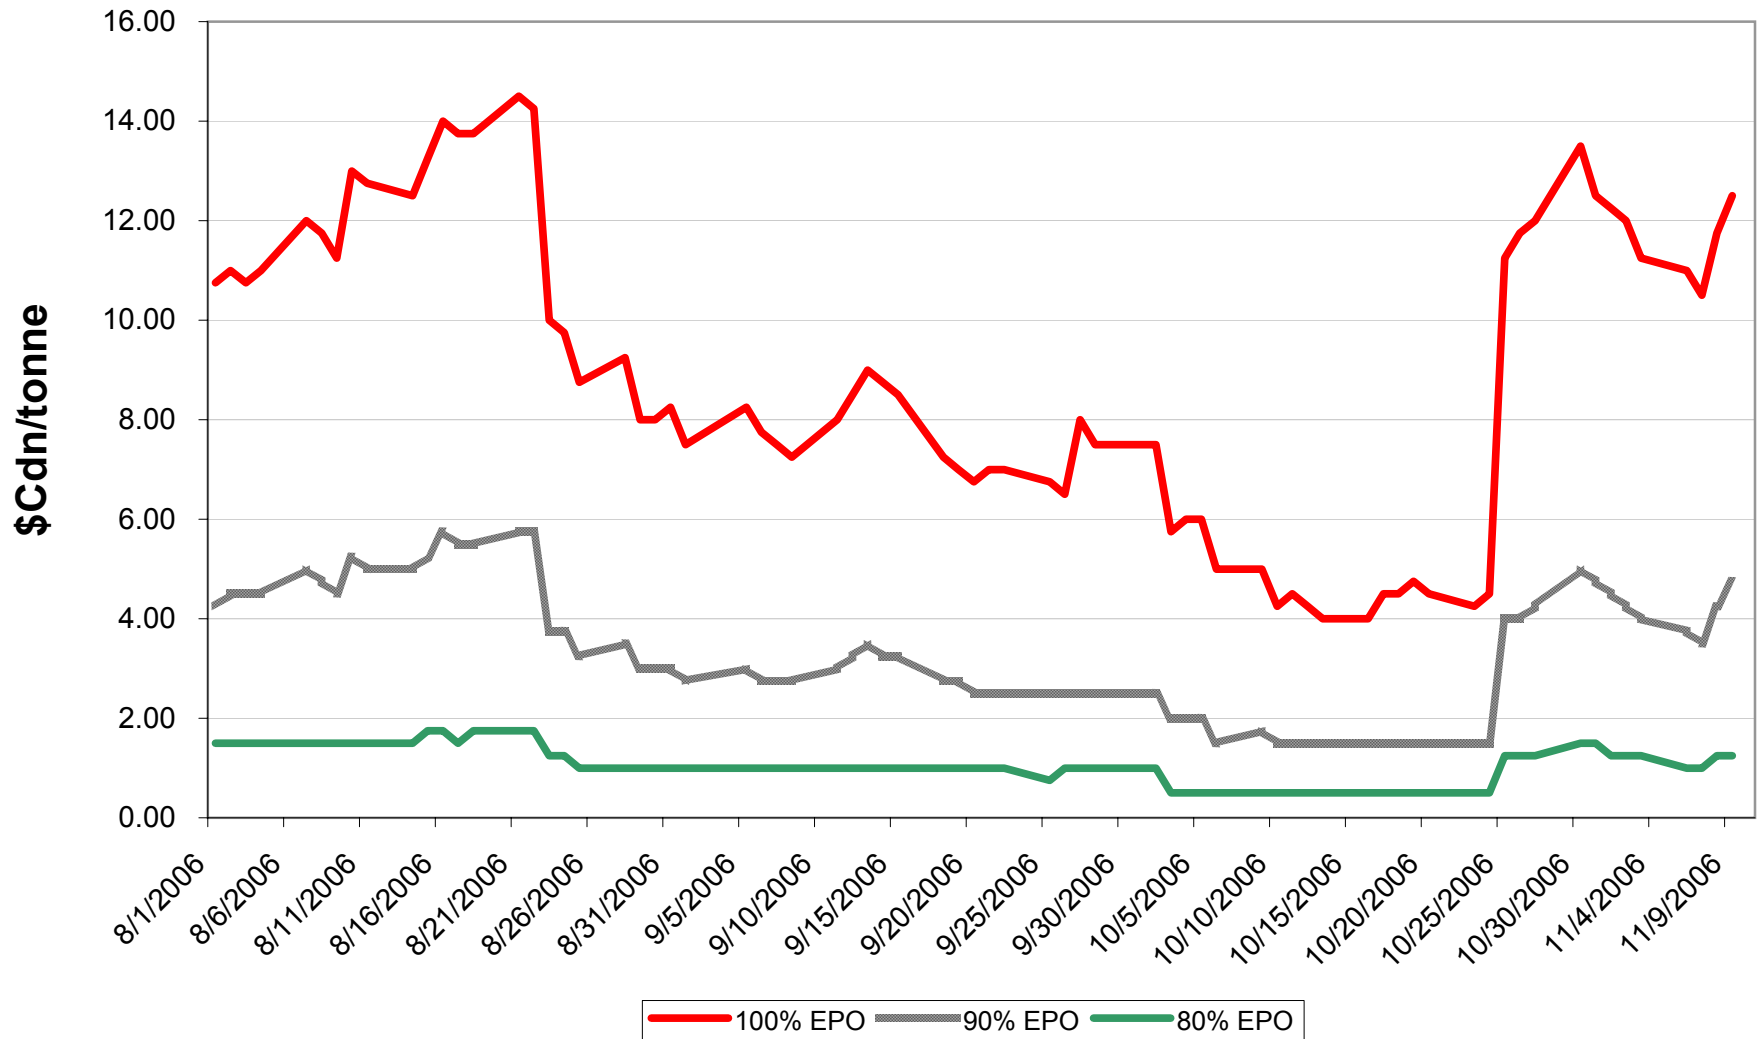

2006/07 1 CWRS 13.5 & 1 CWHWS 13.5 Wheat EPV Discounts

Sign up period: Aug. 01, 2006 to July 31, 2007

2006/07 1 CWES Wheat EPV Discounts

Sign up period: Aug. 01, 2006 to July 31, 2007

2006/07 1 CPRS, 1 CPSW & 1 CWRW Wheat EPV Discounts

Sign up period: Aug. 01, 2006 to July 31, 2007

2006/07 1 CWSWS EPV Discounts

Sign up period: Aug. 01, 2006 to July 31, 2007

2006/07 CW FEED Wheat EPV Discounts

Sign up period: Aug. 1, 2006 to July 31, 2007