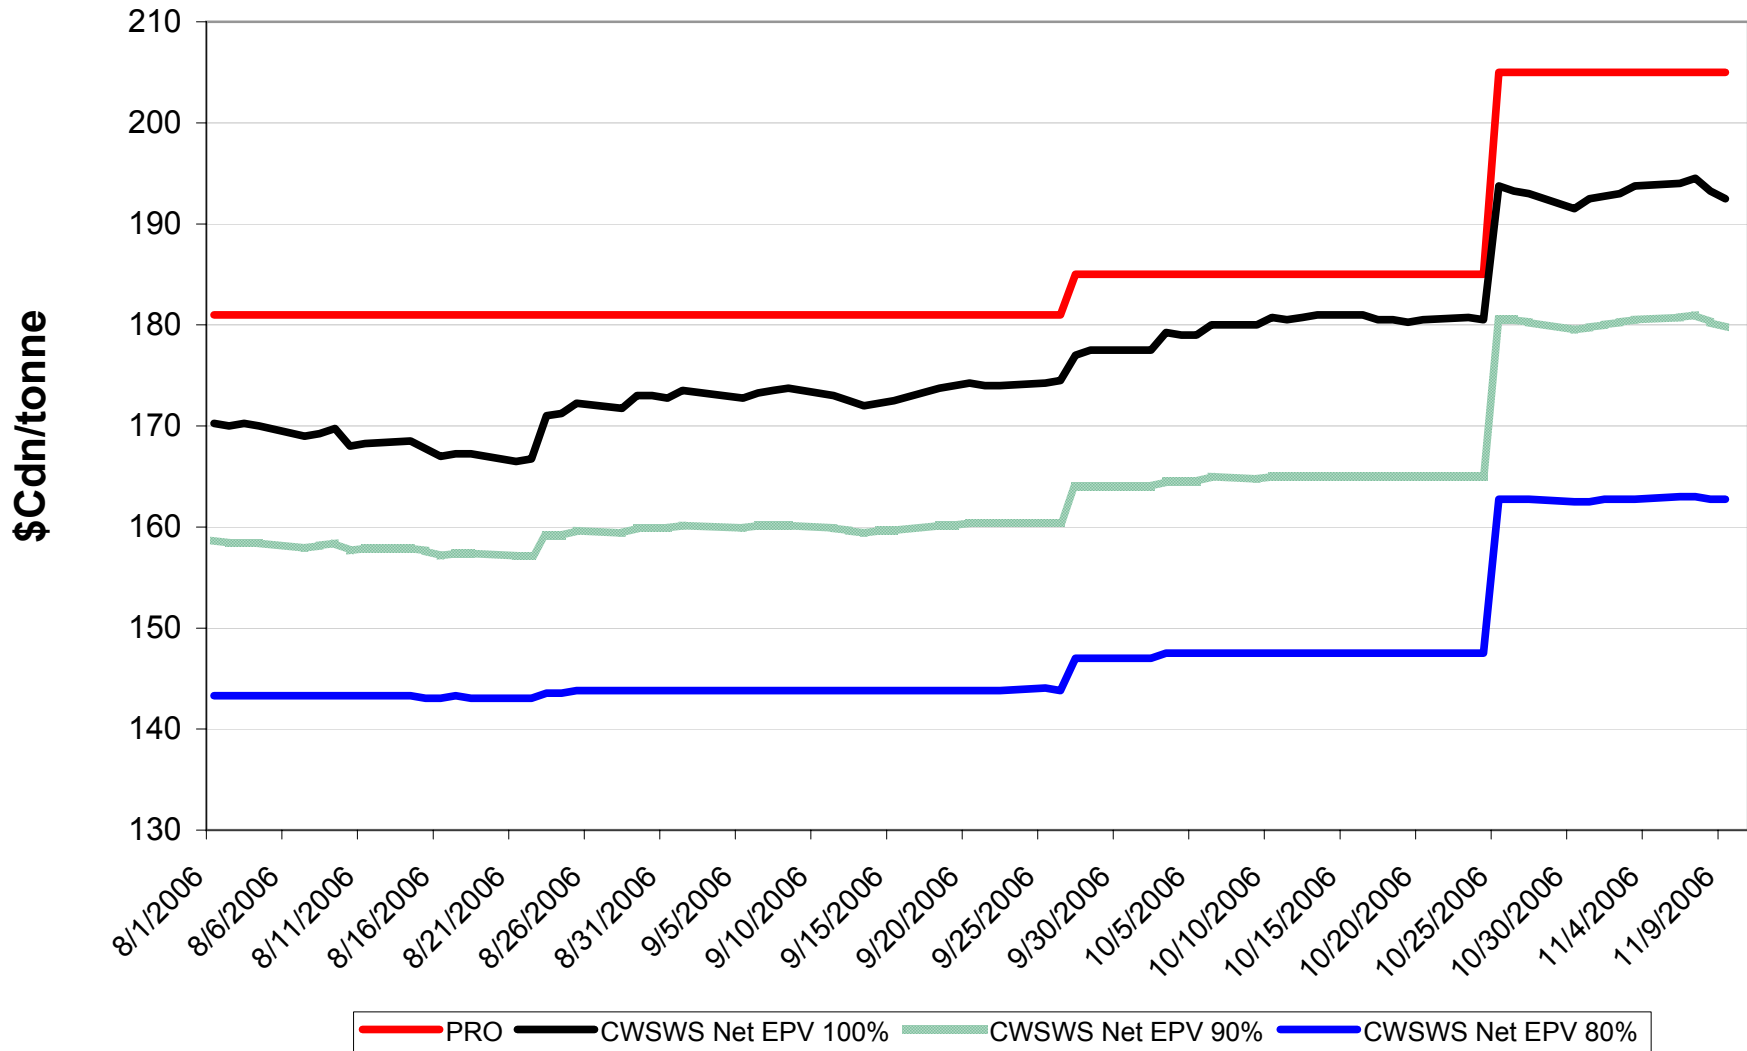

Sign up period: Aug. 1, 2006 to July 31, 2007

2006/07 1 CWES Net EPVs

Sign up period: Aug. 01, 2006 to July 31, 2007

2006/07 1 CPSR Net EPVs

Sign up period: Aug. 01, 2006 to July 31, 2007

2006/07 1 CPSW Net EPVs

Sign up period: Aug. 01, 2006 to July 31, 2007

2006/07 1 CWRW Net EPVs

Sign up period: Aug. 01, 2006 to July 31, 2007

2006/07 1 CWSWS Net EPVs

Sign up period: Aug. 01, 2006 to July 31, 2007

2006/07 1 CWAD 13.0 Net EPVs

Sign up period: Aug. 1, 2006 to July 31, 2007

2006/07 1 CW Barley Net EPVs - Pool A

Sign up period: Aug. 01, 2006 to January 31, 2007

2006/07 Std Select Two-Row Net EPVs

Sign up period: Aug. 01, 2006 to July 31, 2007

2006/07 Std Select Six-Row Net EPVs

Sign up period: Aug. 01, 2006 to July 31, 2007