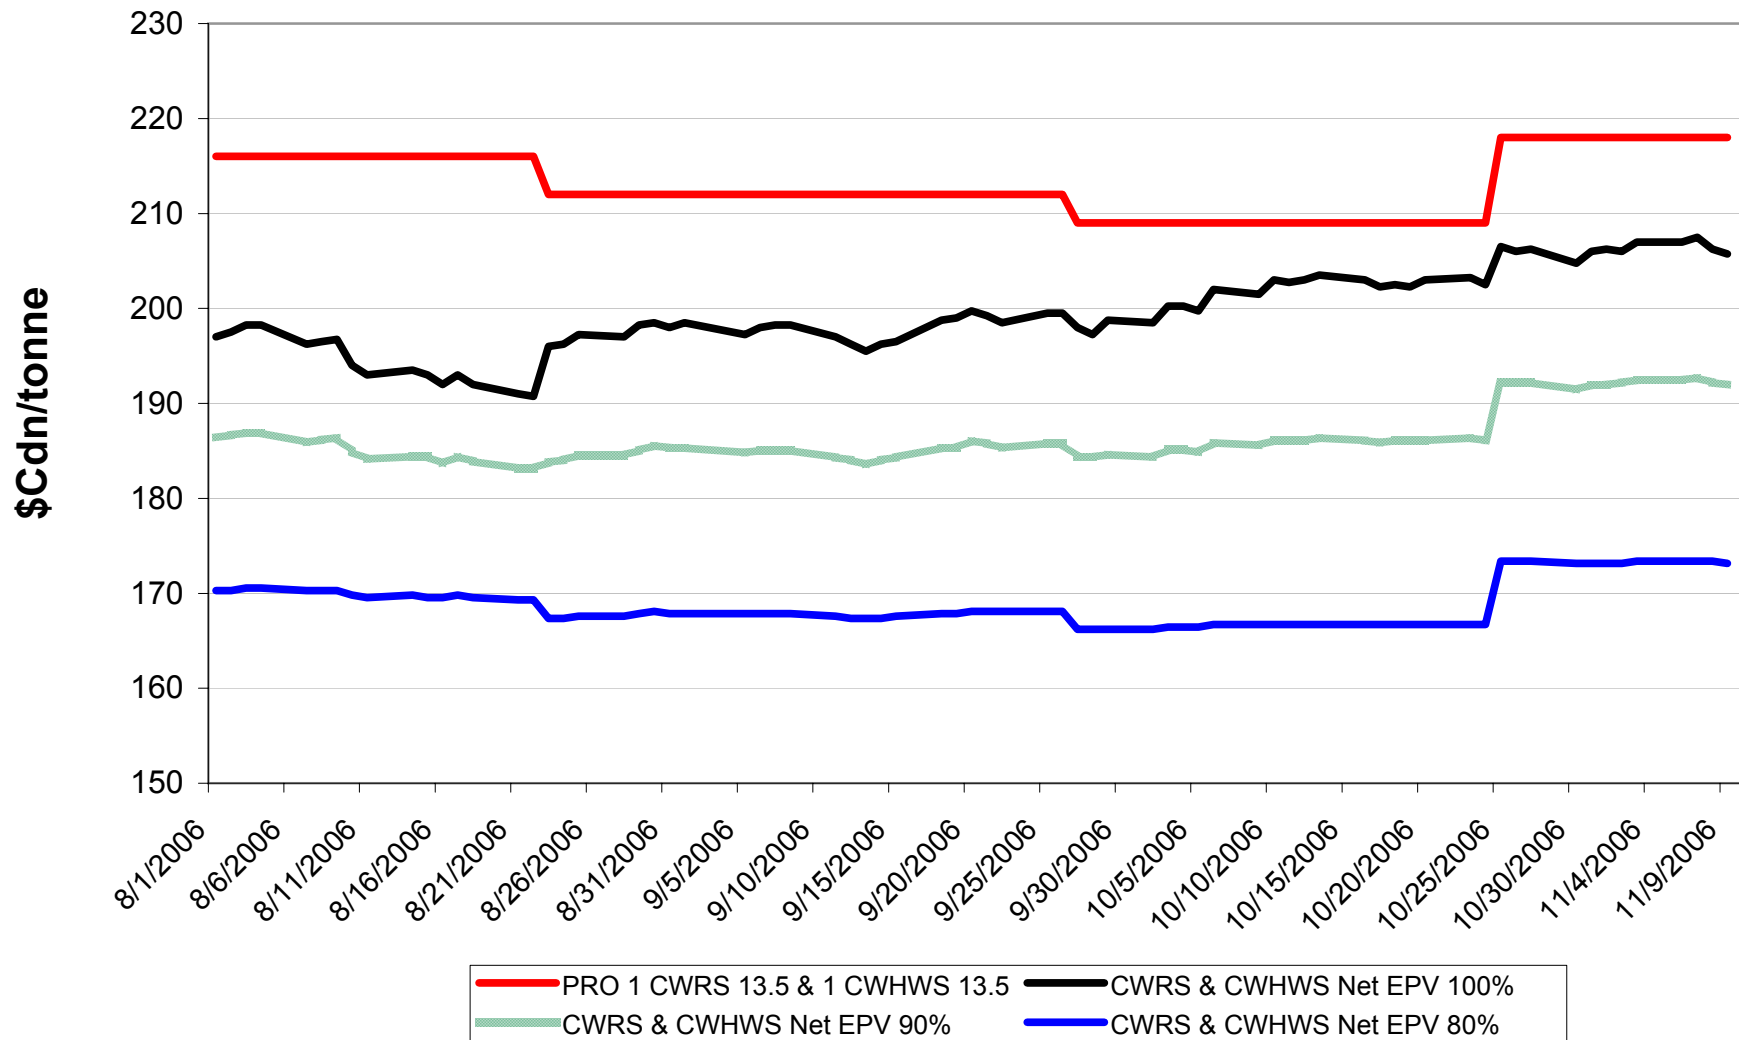

2006/07 1 CW Barley EPV Discounts - Pool A

Sign up period: Aug. 1, 2006 to January 31, 2007

2006/07 Selected Barley EPV Discounts

Sign up period: Aug. 1, 2006 to July 31, 2007

2006/07 1 CWRS 13.5 & 1 CWHWS 13.5 Net EPVs

Sign up period: Aug. 1, 2006 to July 31, 2007

2006/07 1 CWES Net EPVs

Sign up period: Aug. 01, 2006 to July 31, 2007

2006/07 1 CPSR Net EPVs

Sign up period: Aug. 01, 2006 to July 31, 2007

2006/07 1 CPSW Net EPVs

Sign up period: Aug. 01, 2006 to July 31, 2007

2006/07 1 CWRW Net EPVs

Sign up period: Aug. 01, 2006 to July 31, 2007

2006/07 1 CWSWS Net EPVs

Sign up period: Aug. 01, 2006 to July 31, 2007

2006/07 1 CWAD 13.0 Net EPVs