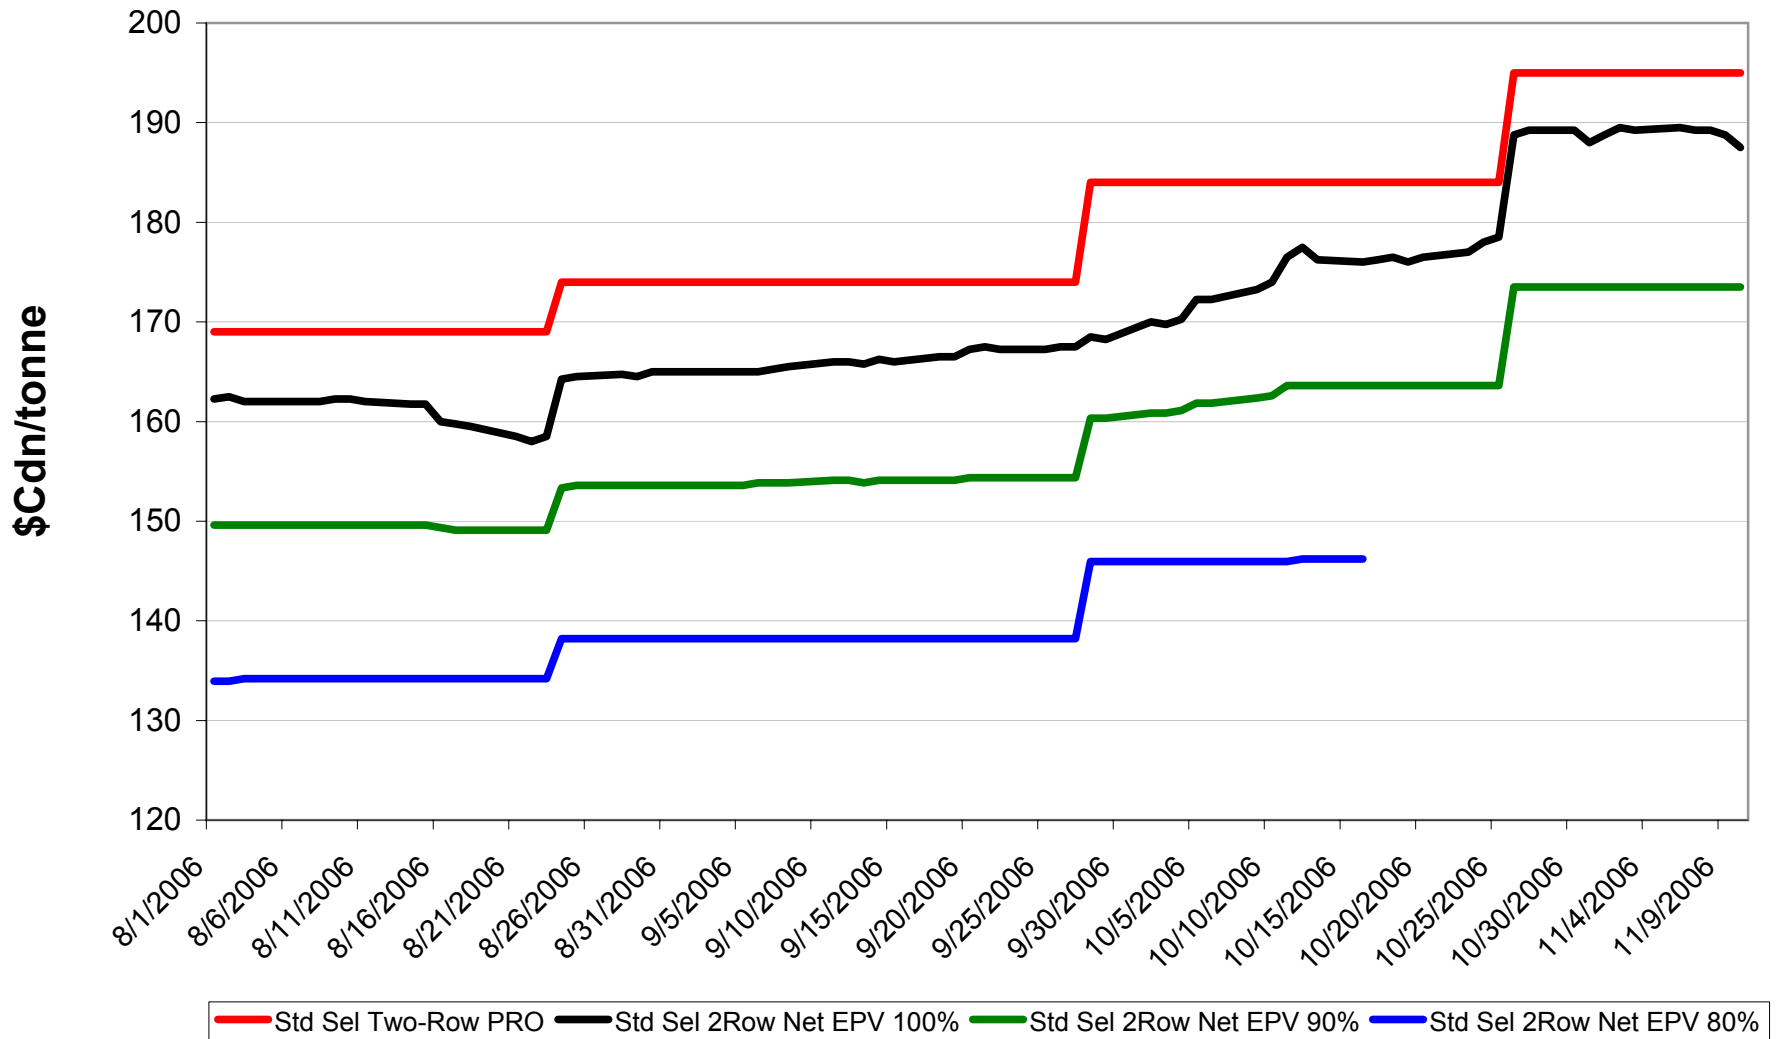

Sign up period: Aug. 01, 2006 to July 31, 2007

2006/07 1 CWRW Net EPVs

Sign up period: Aug. 01, 2006 to July 31, 2007

2006/07 1 CWSWS Net EPVs

Sign up period: Aug. 01, 2006 to July 31, 2007

2006/07 1 CWAD 13.0 Net EPVs

Sign up period: Aug. 1, 2006 to July 31, 2007

2006/07 1 CW Barley Net EPVs - Pool A

Sign up period: Aug. 01, 2006 to January 31, 2007

2006/07 Std Select Two-Row Net EPVs

Sign up period: Aug. 01, 2006 to July 31, 2007

2006/07 Std Select Six-Row Net EPVs

Sign up period: Aug. 01, 2006 to July 31, 2007