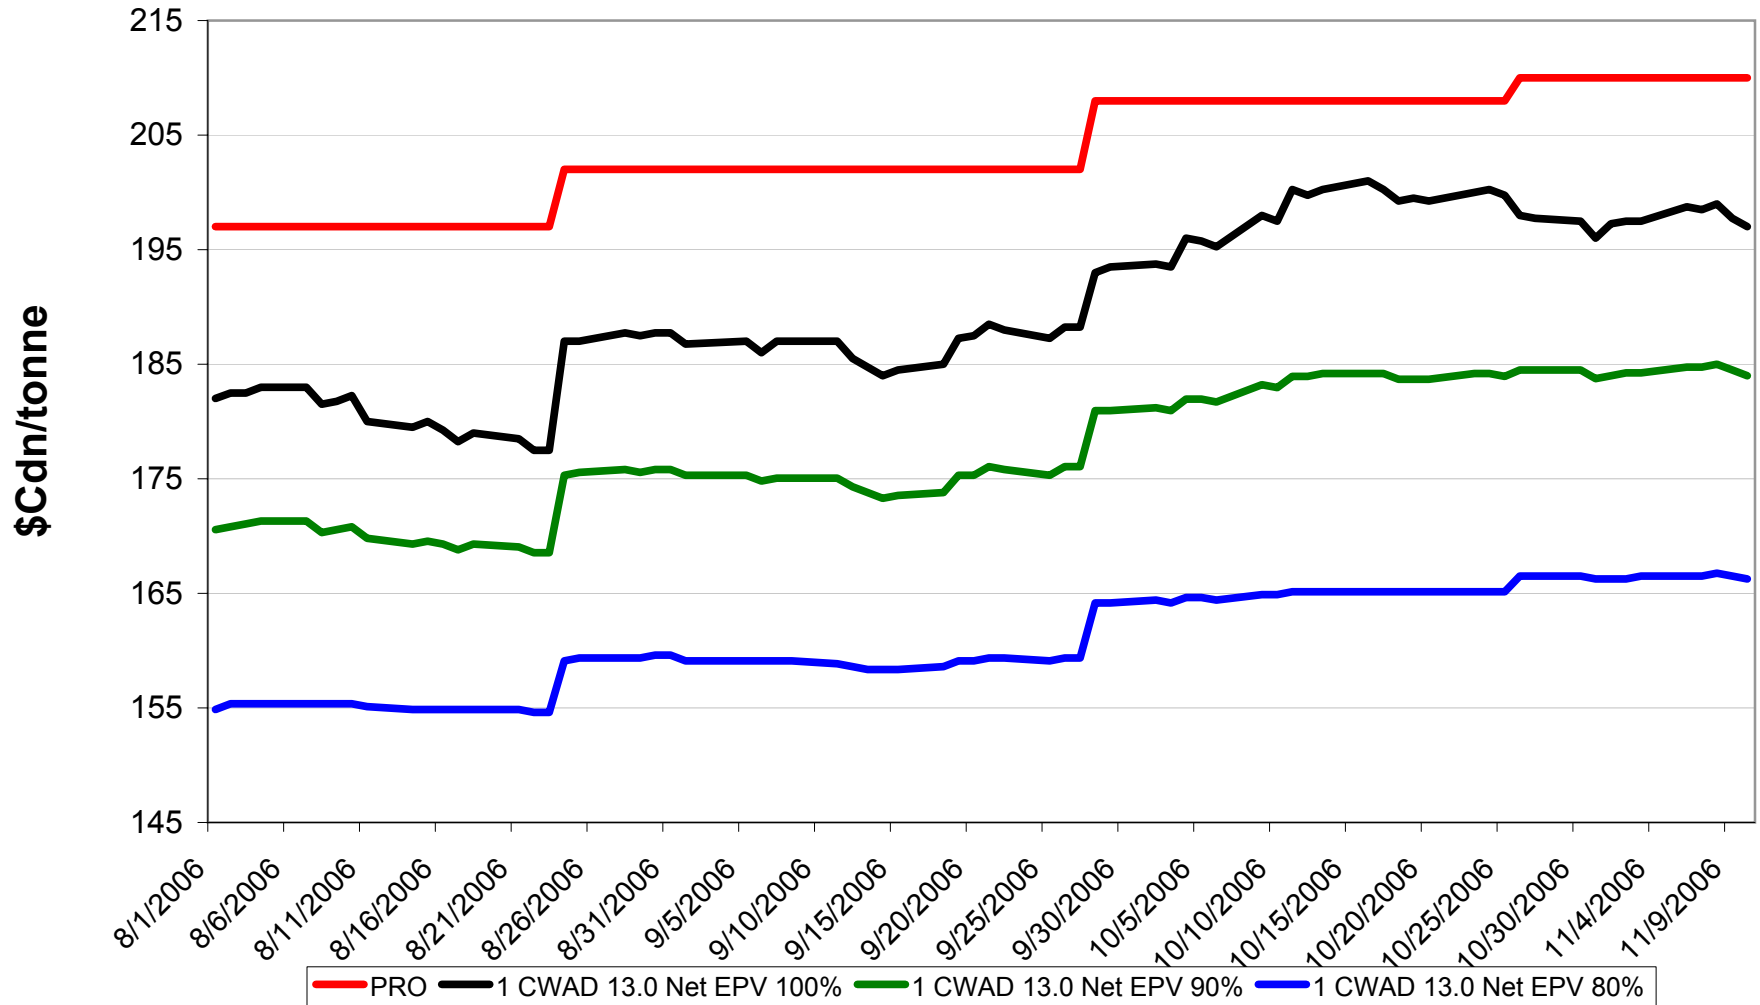

Sign up period: Aug. 1, 2006 to July 31, 2007

2006/07 1 CWES Net EPVs

Sign up period: Aug. 01, 2006 to July 31, 2007

2006/07 1 CPSR Net EPVs

Sign up period: Aug. 01, 2006 to July 31, 2007

2006/07 1 CPSW Net EPVs

Sign up period: Aug. 01, 2006 to July 31, 2007

2006/07 1 CWRW Net EPVs

Sign up period: Aug. 01, 2006 to July 31, 2007

2006/07 1 CWSWS Net EPVs

Sign up period: Aug. 01, 2006 to July 31, 2007

2006/07 1 CWAD 13.0 Net EPVs

Sign up period: Aug. 1, 2006 to July 31, 2007

2006/07 1 CW Barley Net EPVs - Pool A

Sign up period: Aug. 01, 2006 to January 31, 2007

2006/07 Std Select Two-Row Net EPVs

Sign up period: Aug. 01, 2006 to July 31, 2007

2006/07 Std Select Six-Row Net EPVs

Sign up period: Aug. 01, 2006 to July 31, 2007