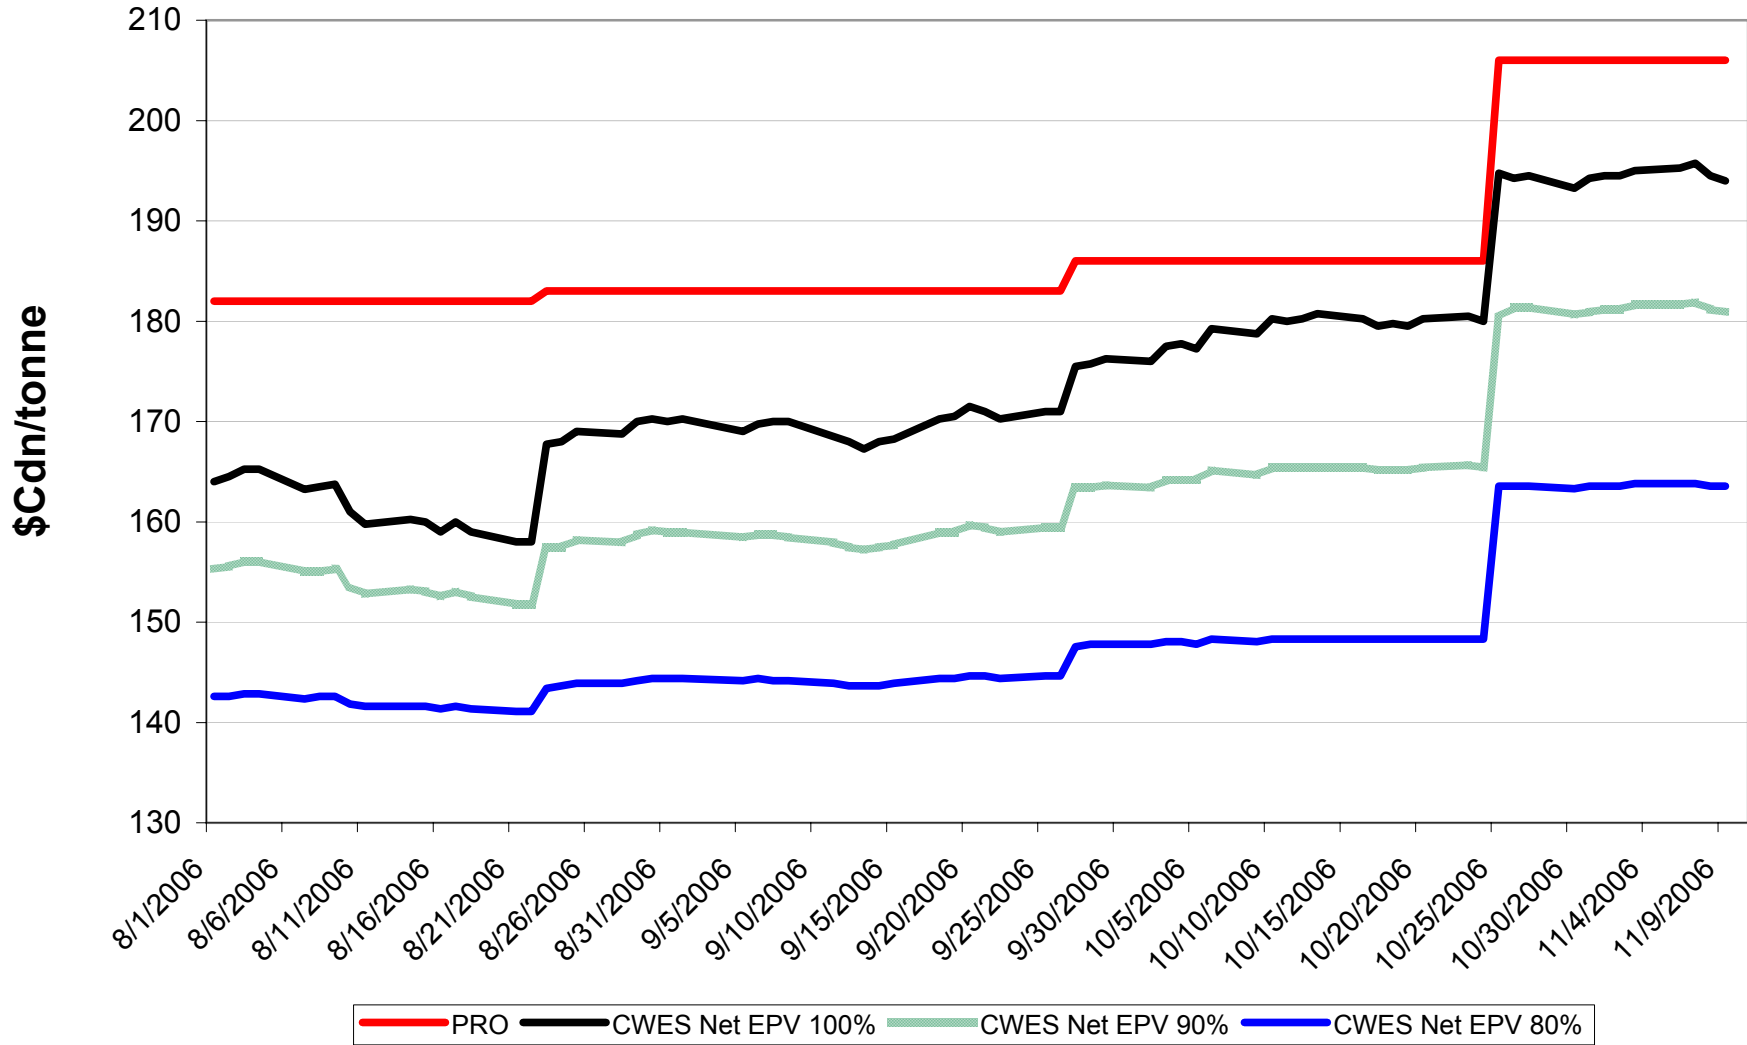

2006/07 1 CW Barley EPV Discounts - Pool A

Sign up period: Aug. 1, 2006 to January 31, 2007

2006/07 Selected Barley EPV Discounts

Sign up period: Aug. 1, 2006 to July 31, 2007

2006/07 1 CWRS 13.5 & 1 CWHWS 13.5 Net EPVs

Sign up period: Aug. 1, 2006 to July 31, 2007

2006/07 1 CWES Net EPVs

Sign up period: Aug. 01, 2006 to July 31, 2007

2006/07 1 CPSR Net EPVs

Sign up period: Aug. 01, 2006 to July 31, 2007

2006/07 1 CPSW Net EPVs

Sign up period: Aug. 01, 2006 to July 31, 2007

2006/07 1 CWRW Net EPVs

Sign up period: Aug. 01, 2006 to July 31, 2007

2006/07 1 CWSWS Net EPVs

Sign up period: Aug. 01, 2006 to July 31, 2007

2006/07 1 CWAD 13.0 Net EPVs