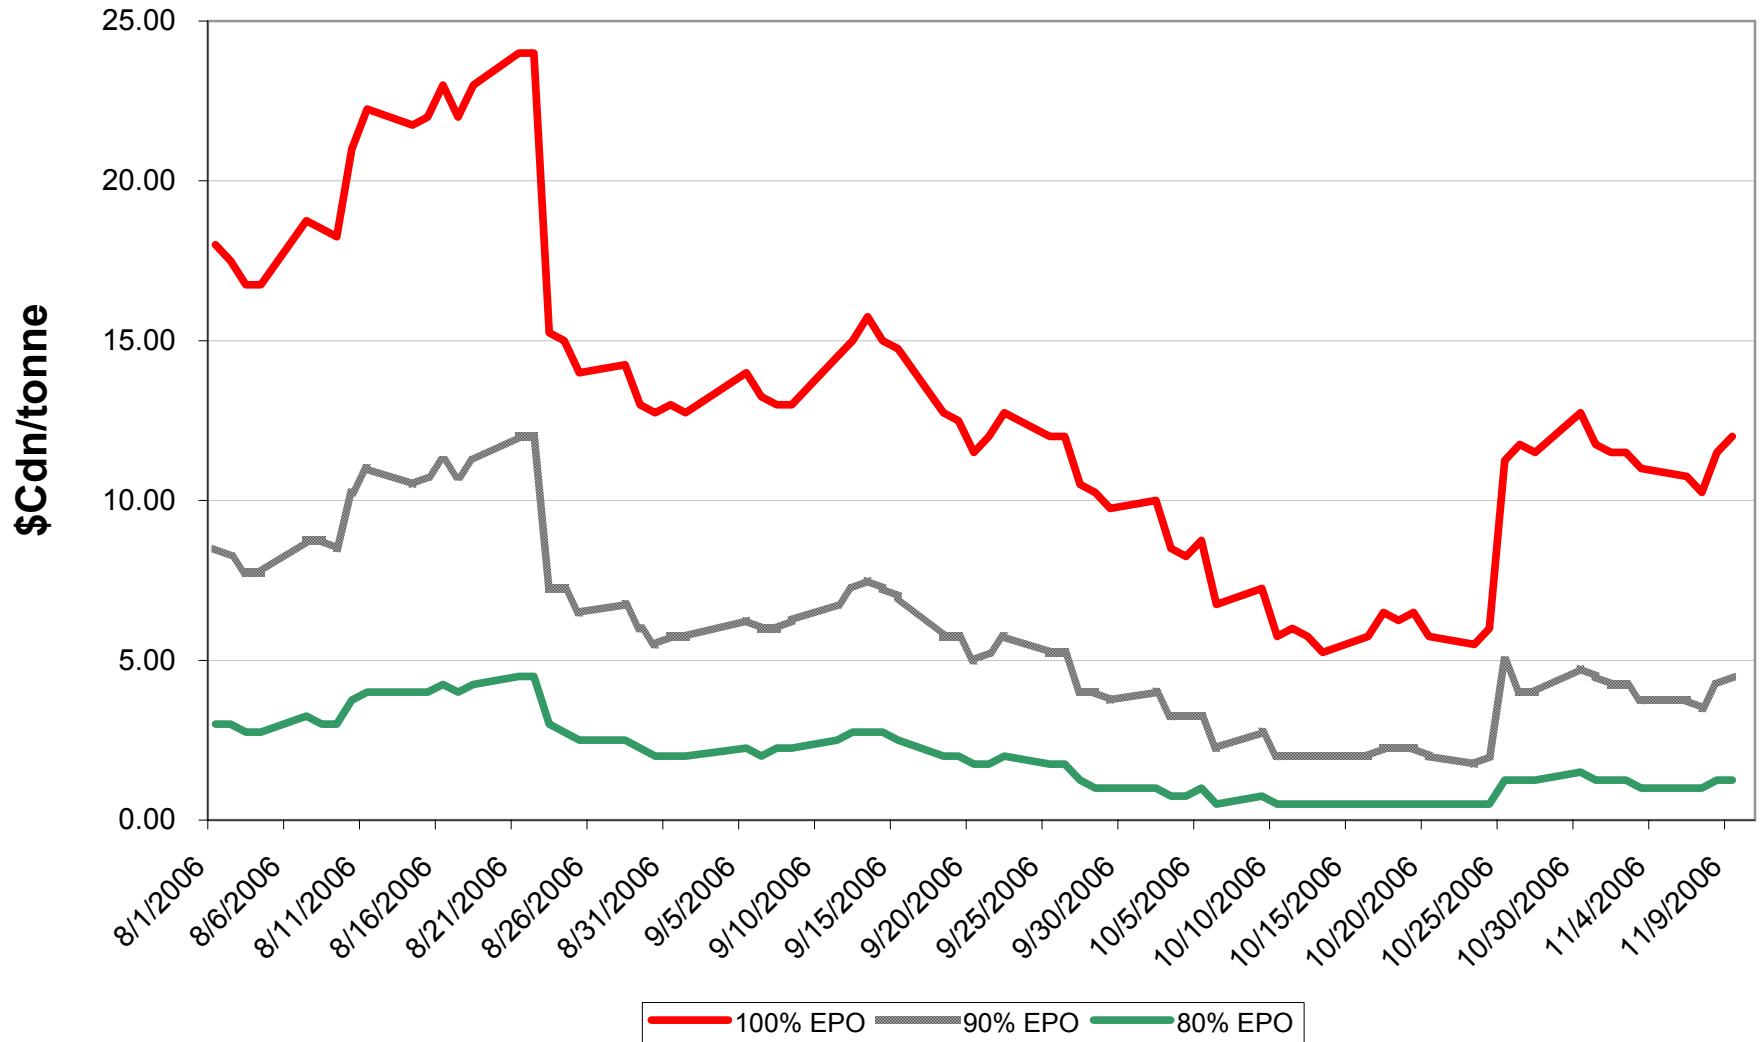

2006/07 1 CWRS 13.5 & 1 CWHWS 13.5 Wheat EPV Discounts

Sign up period: Aug. 01, 2006 to July 31, 2007

2006/07 1 CWES Wheat EPV Discounts

Sign up period: Aug. 01, 2006 to July 31, 2007

2006/07 1 CPRS, 1 CPSW & 1 CWRW Wheat EPV Discounts

Sign up period: Aug. 01, 2006 to July 31, 2007

2006/07 1 CWSWS EPV Discounts

Sign up period: Aug. 01, 2006 to July 31, 2007

2006/07 CW FEED Wheat EPV Discounts

Sign up period: Aug. 1, 2006 to July 31, 2007