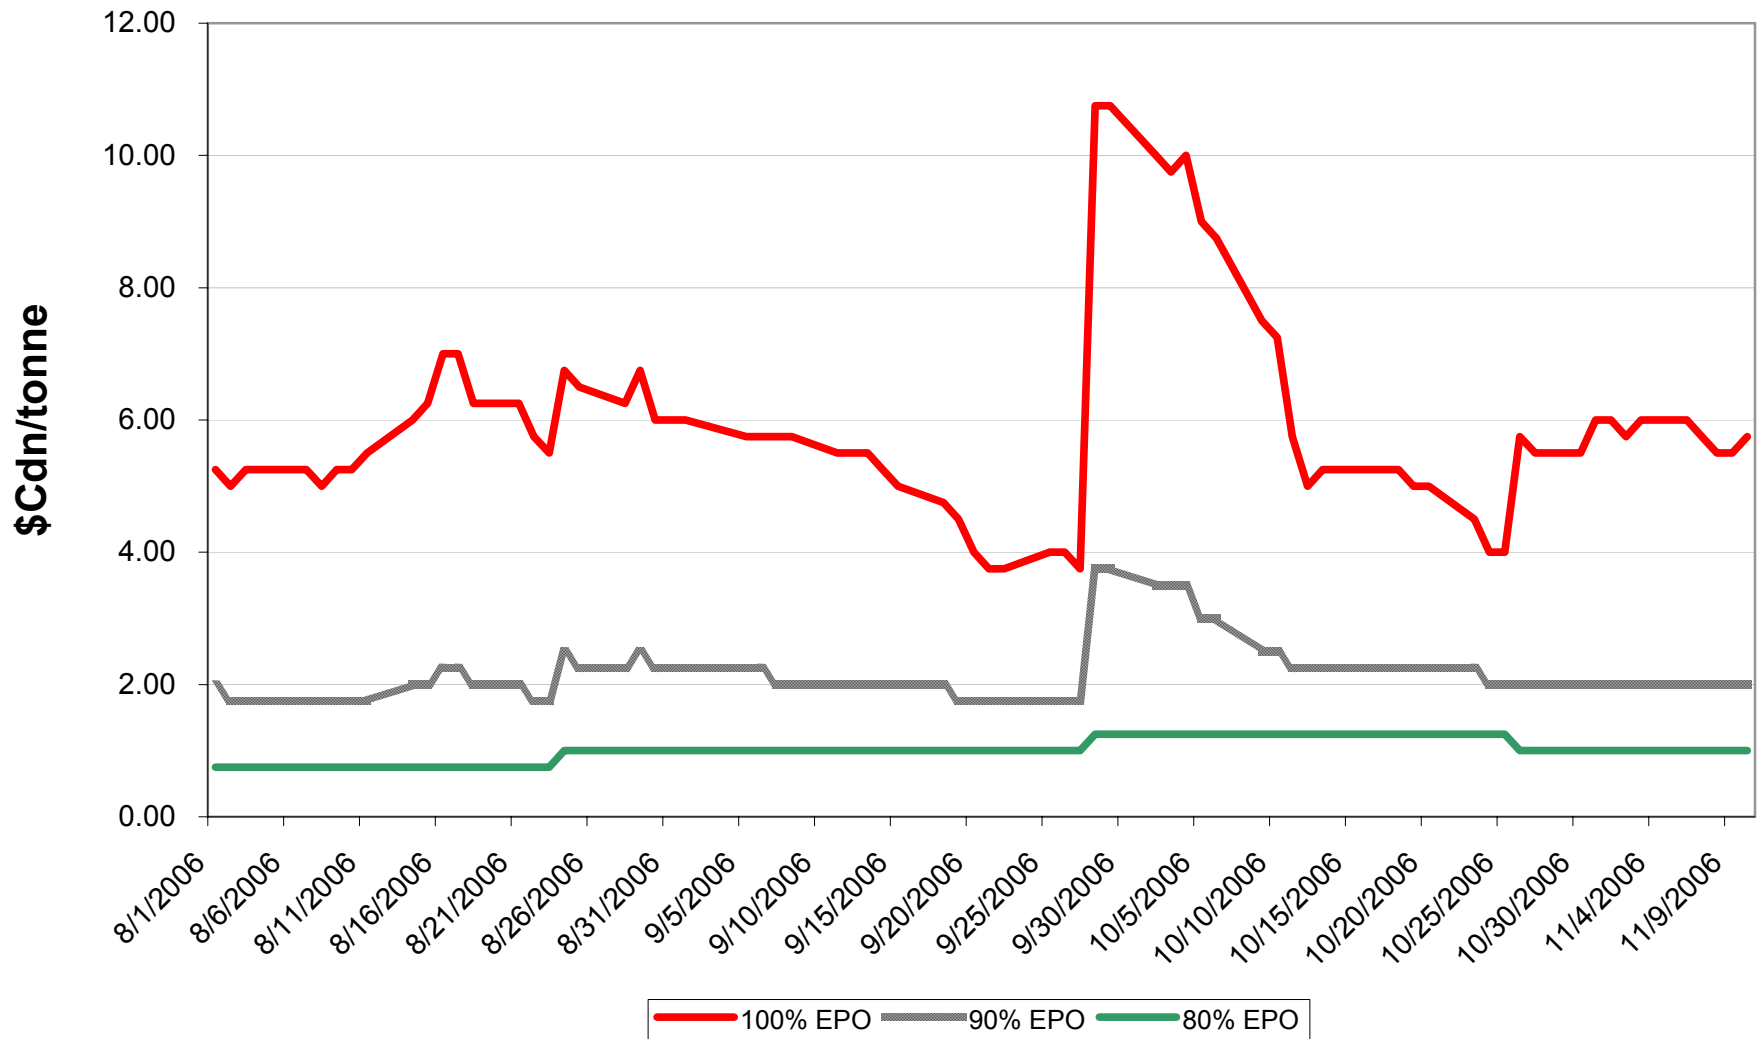

2006/07 1 CWAD 13.0 EPV Discounts

Sign up period: Aug. 1, 2006 to July 31, 2007

2006/07 4 CW CWAD Durum EPV Discounts

Sign up period: Aug. 1, 2006 to July 31, 2007

2006/07 5 CW CWAD Durum EPV Discounts

Sign up period: Aug 1, 2006 to July 31, 2007

2006/07 1 CW Barley EPV Discounts - Pool A

Sign up period: Aug. 1, 2006 to January 31, 2007

2006/07 Selected Barley EPV Discounts

Sign up period: Aug. 1, 2006 to July 31, 2007

2006/07 1 CWRS 13.5 & 1 CWHWS 13.5 Net EPVs

Sign up period: Aug. 1, 2006 to July 31, 2007

2006/07 1 CWES Net EPVs

Sign up period: Aug. 01, 2006 to July 31, 2007

2006/07 1 CPSR Net EPVs

Sign up period: Aug. 01, 2006 to July 31, 2007

2006/07 1 CPSW Net EPVs