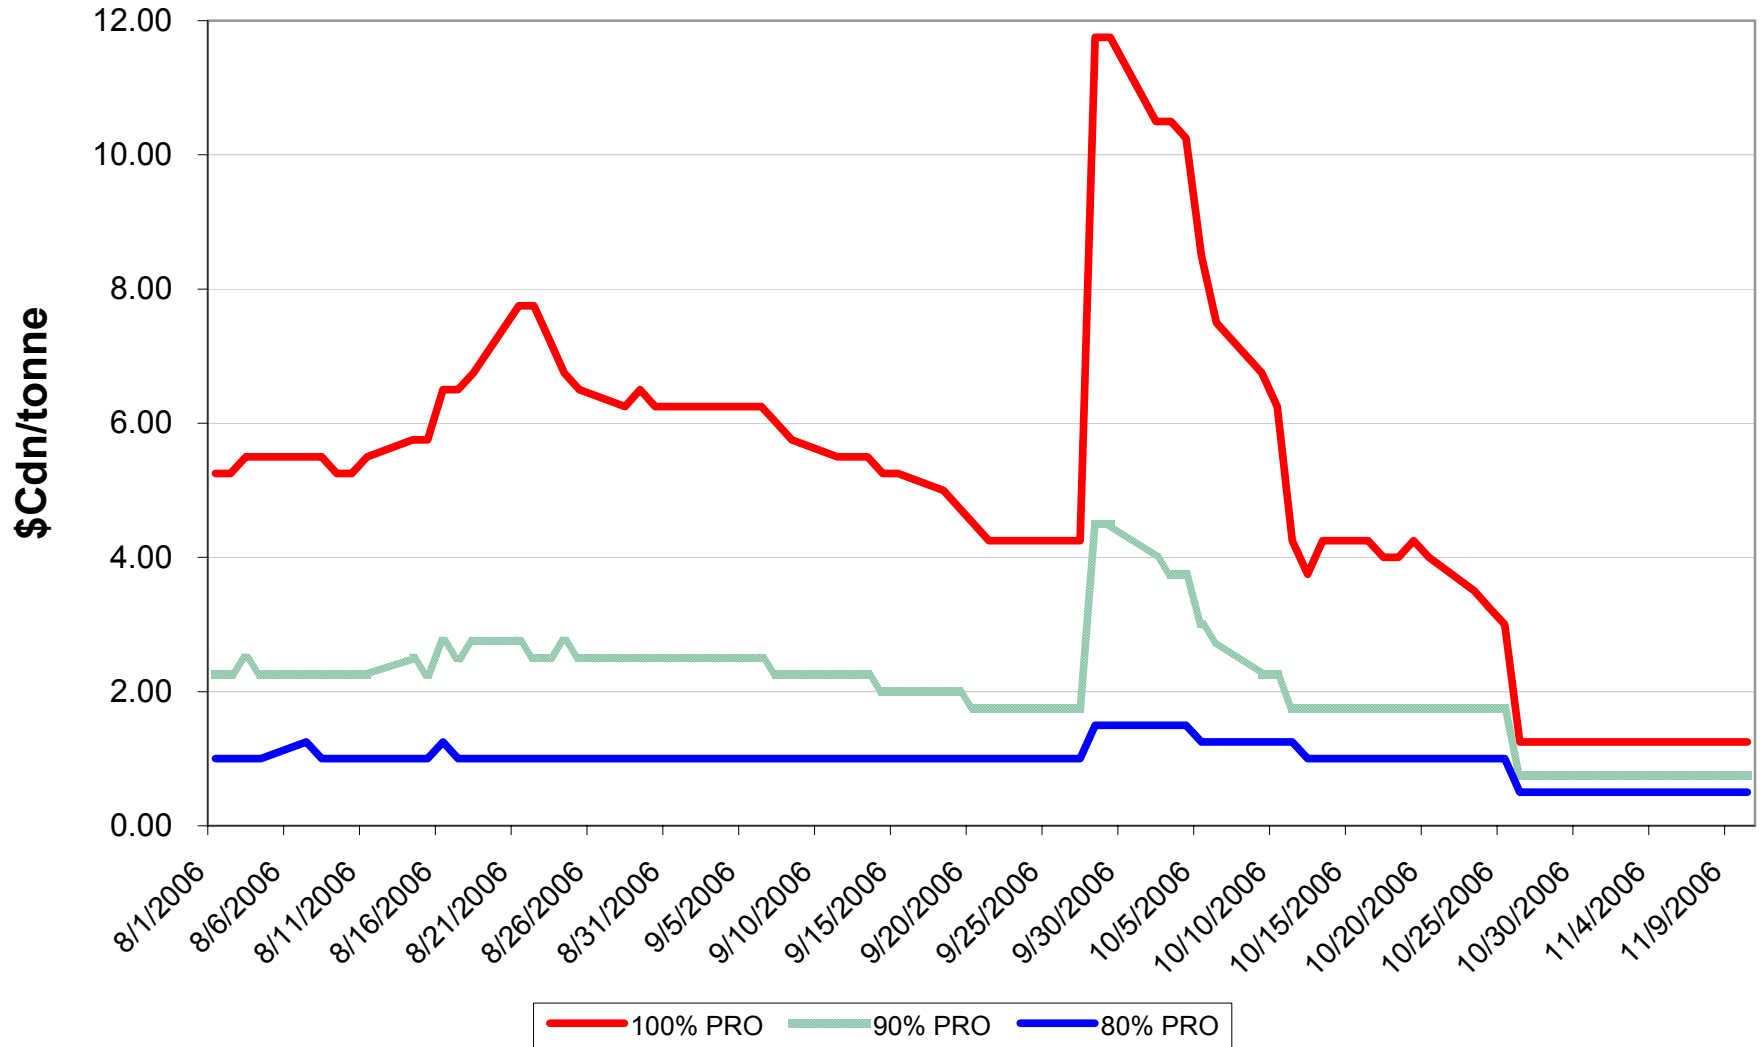

2006/07 1 CWAD 13.0 EPV Discounts

Sign up period: Aug. 1, 2006 to July 31, 2007

2006/07 4 CW CWAD Durum EPV Discounts

Sign up period: Aug. 1, 2006 to July 31, 2007

2006/07 5 CW CWAD Durum EPV Discounts

Sign up period: Aug 1, 2006 to July 31, 2007

2006/07 1 CW Barley EPV Discounts - Pool A

Sign up period: Aug. 1, 2006 to January 31, 2007

2006/07 Selected Barley EPV Discounts

Sign up period: Aug. 1, 2006 to July 31, 2007

2006/07 1 CWRS 13.5 & 1 CWHWS 13.5 Net EPVs

Sign up period: Aug. 1, 2006 to July 31, 2007

2006/07 1 CWES Net EPVs

Sign up period: Aug. 01, 2006 to July 31, 2007

2006/07 1 CPSR Net EPVs

Sign up period: Aug. 01, 2006 to July 31, 2007

2006/07 1 CPSW Net EPVs