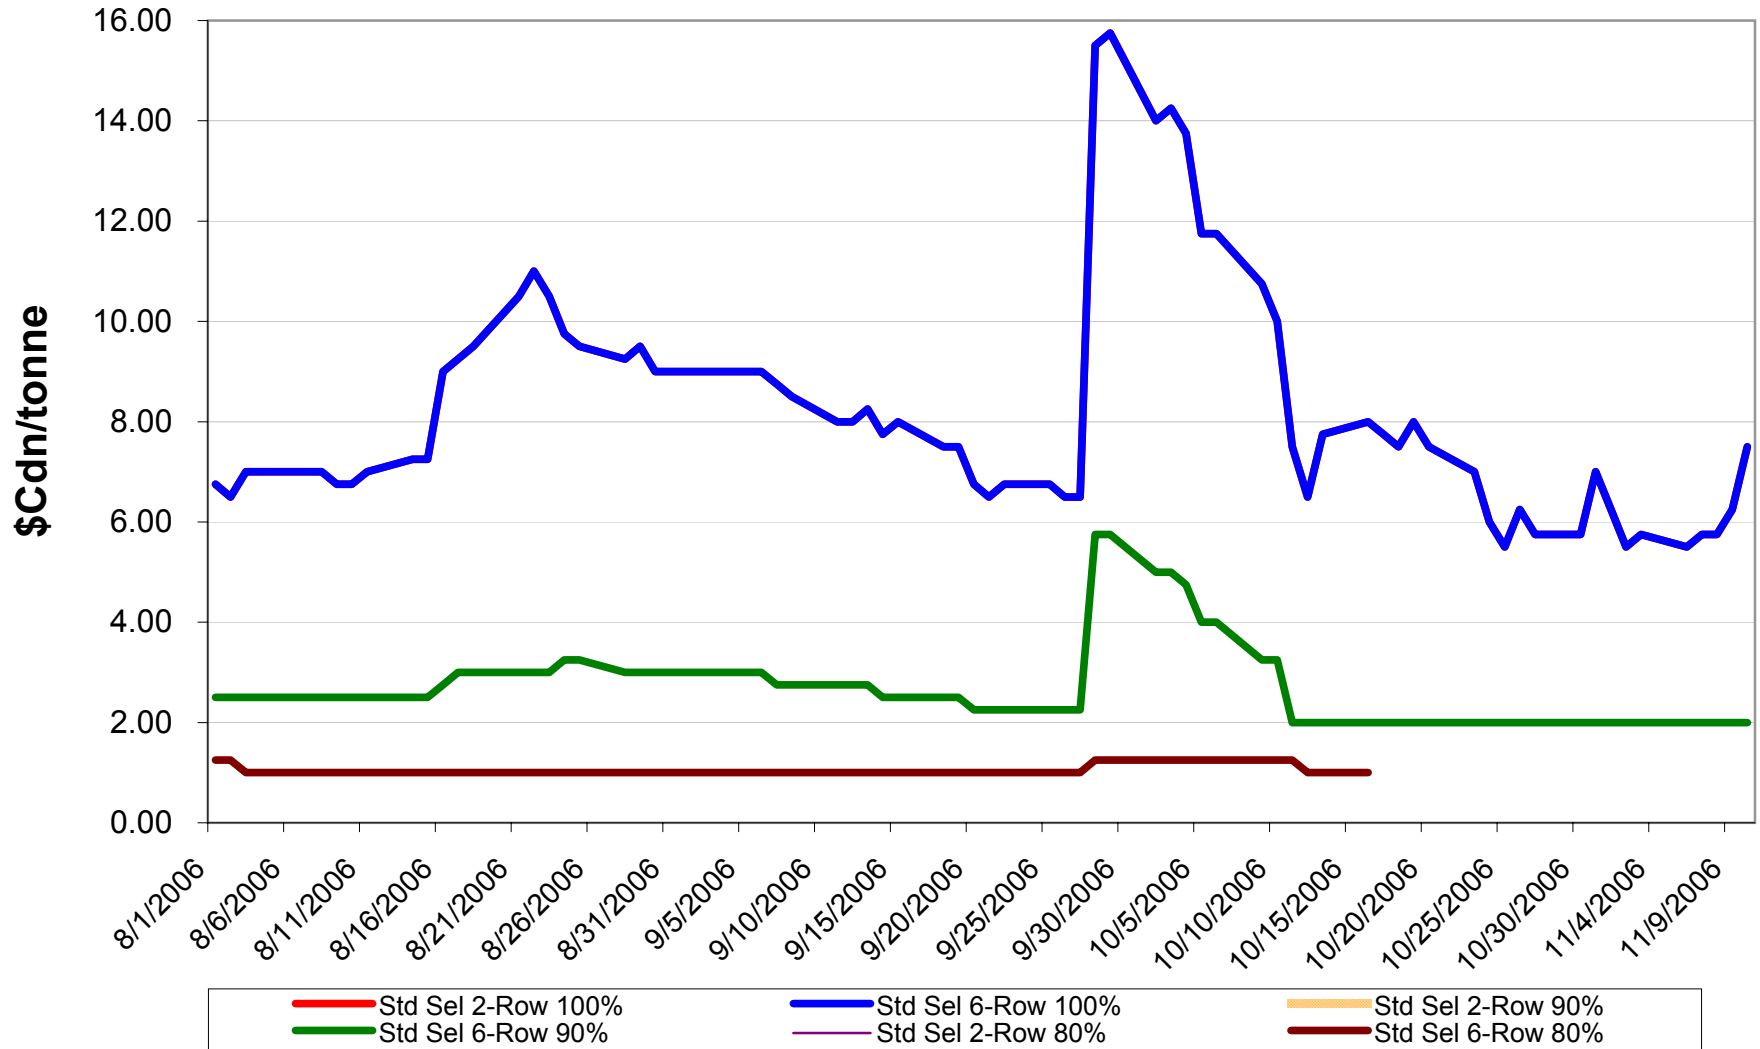

2006/07 1 CWAD 13.0 EPV Discounts

Sign up period: Aug. 1, 2006 to July 31, 2007

2006/07 4 CW CWAD Durum EPV Discounts

Sign up period: Aug. 1, 2006 to July 31, 2007

2006/07 5 CW CWAD Durum EPV Discounts

Sign up period: Aug 1, 2006 to July 31, 2007

2006/07 1 CW Barley EPV Discounts - Pool A

Sign up period: Aug. 1, 2006 to January 31, 2007

2006/07 Selected Barley EPV Discounts

Sign up period: Aug. 1, 2006 to July 31, 2007

2006/07 1 CWRS 13.5 & 1 CWHWS 13.5 Net EPVs

Sign up period: Aug. 1, 2006 to July 31, 2007

2006/07 1 CWES Net EPVs

Sign up period: Aug. 01, 2006 to July 31, 2007

2006/07 1 CPSR Net EPVs

Sign up period: Aug. 01, 2006 to July 31, 2007

2006/07 1 CPSW Net EPVs