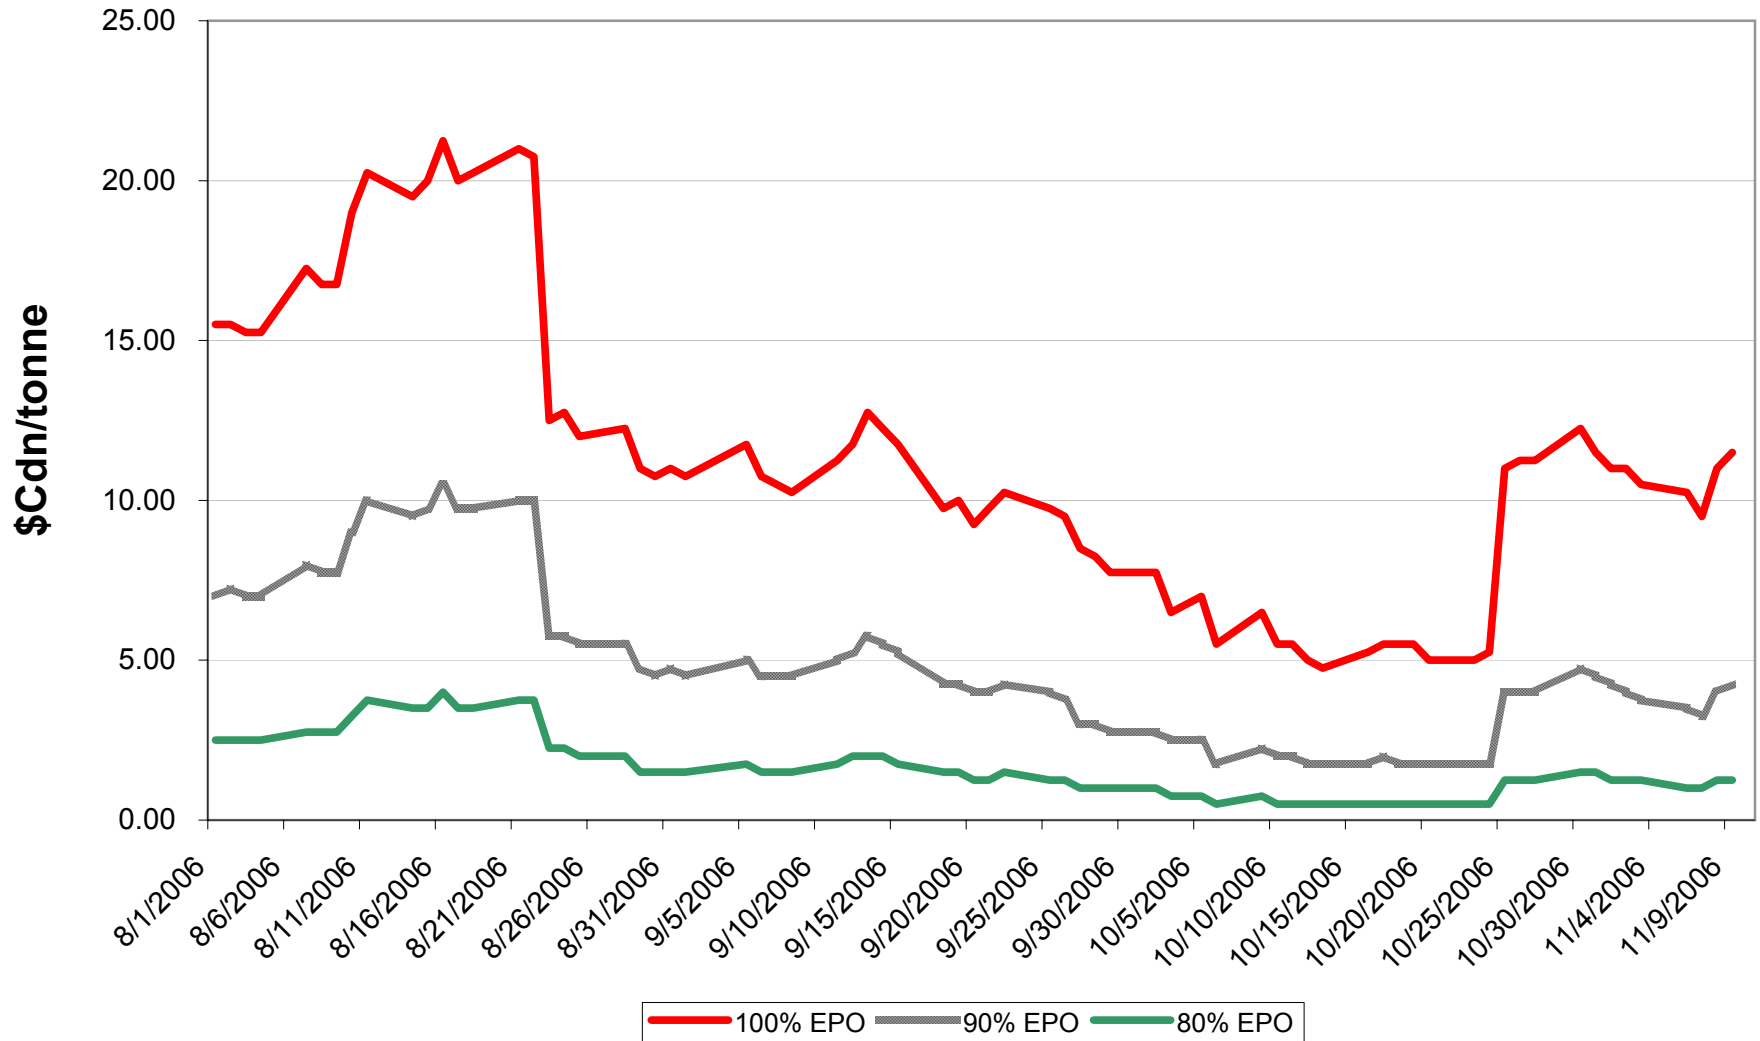

2006/07 1 CWRS 13.5 & 1 CWHWS 13.5 Wheat EPV Discounts

Sign up period: Aug. 01, 2006 to July 31, 2007

2006/07 1 CWES Wheat EPV Discounts

Sign up period: Aug. 01, 2006 to July 31, 2007

2006/07 1 CPRS, 1 CPSW & 1 CWRW Wheat EPV Discounts

Sign up period: Aug. 01, 2006 to July 31, 2007

2006/07 1 CWSWS EPV Discounts

Sign up period: Aug. 01, 2006 to July 31, 2007

2006/07 CW FEED Wheat EPV Discounts

Sign up period: Aug. 1, 2006 to July 31, 2007