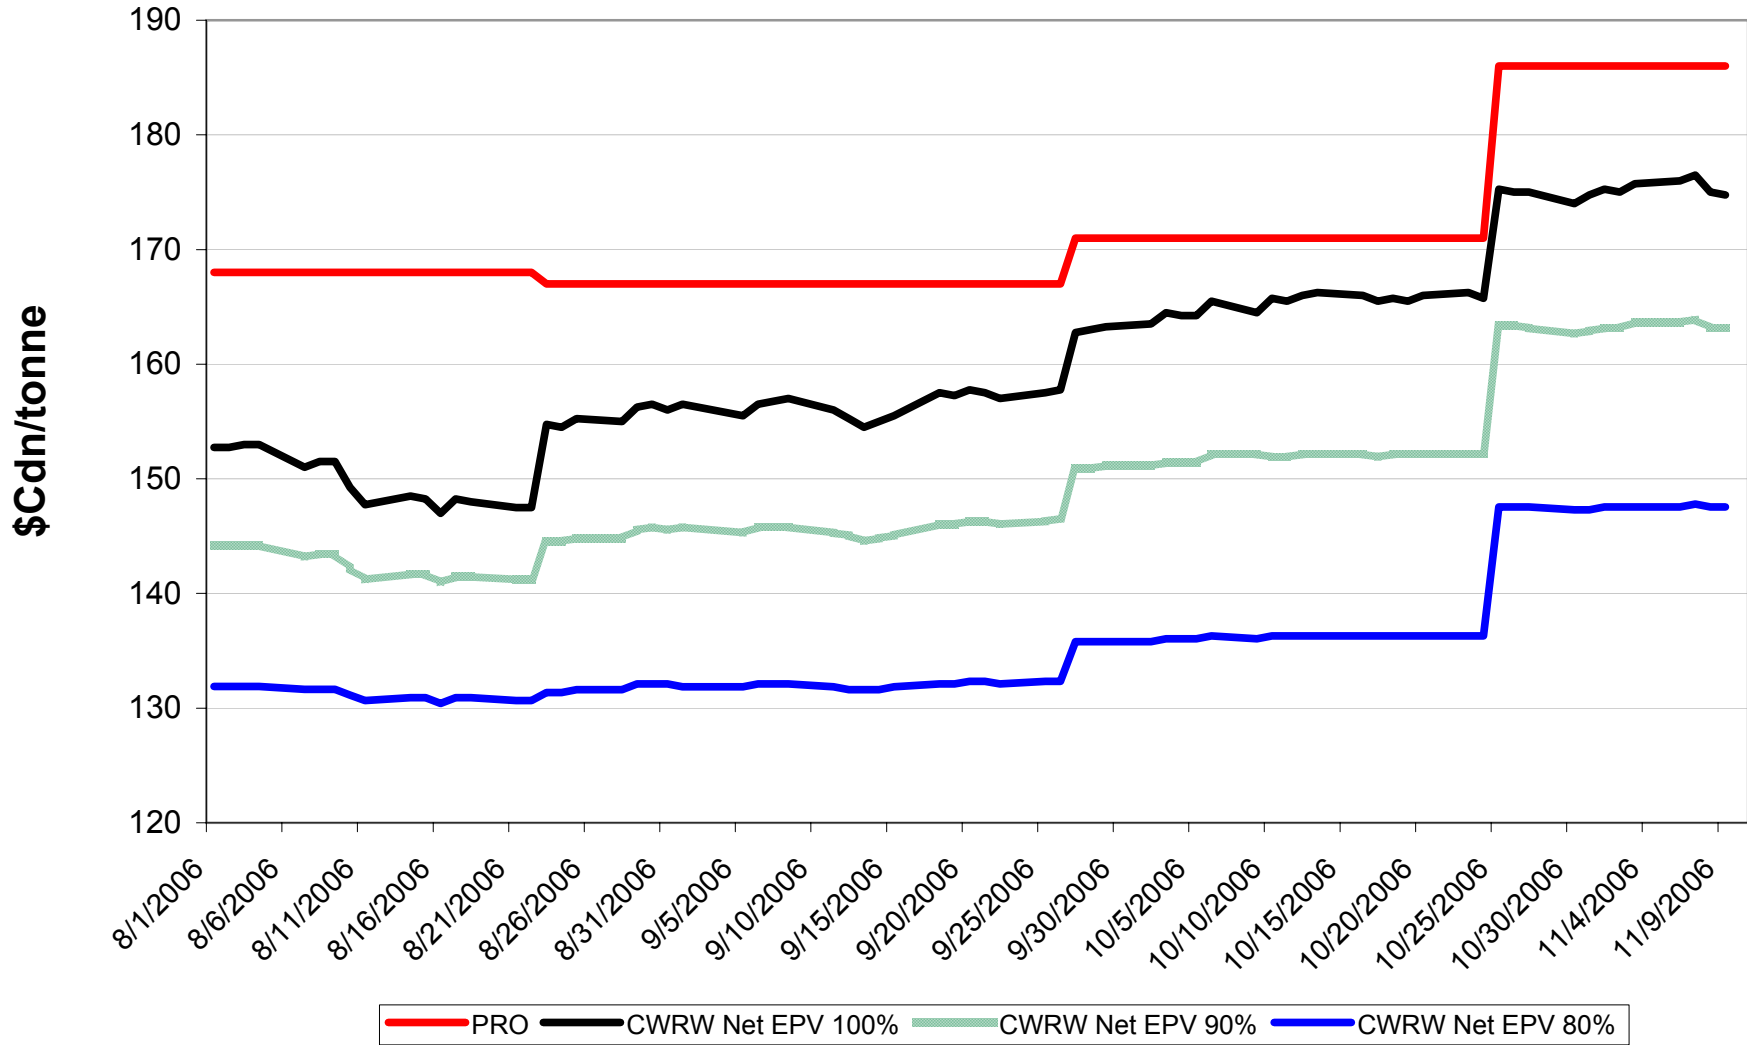

2006/07 1 CW Barley EPV Discounts - Pool A

Sign up period: Aug. 1, 2006 to January 31, 2007

2006/07 Selected Barley EPV Discounts

Sign up period: Aug. 1, 2006 to July 31, 2007

2006/07 1 CWRS 13.5 & 1 CWHWS 13.5 Net EPVs

Sign up period: Aug. 1, 2006 to July 31, 2007

2006/07 1 CWES Net EPVs

Sign up period: Aug. 01, 2006 to July 31, 2007

2006/07 1 CPSR Net EPVs

Sign up period: Aug. 01, 2006 to July 31, 2007

2006/07 1 CPSW Net EPVs

Sign up period: Aug. 01, 2006 to July 31, 2007

2006/07 1 CWRW Net EPVs

Sign up period: Aug. 01, 2006 to July 31, 2007

2006/07 1 CWSWS Net EPVs

Sign up period: Aug. 01, 2006 to July 31, 2007

2006/07 1 CWAD 13.0 Net EPVs

Sign up period: Aug. 1, 2006 to July 31, 2007

2006/07 1 CW Barley Net EPVs - Pool A

Sign up period: Aug. 01, 2006 to January 31, 2007

2006/07 Std Select Two-Row Net EPVs

Sign up period: Aug. 01, 2006 to July 31, 2007