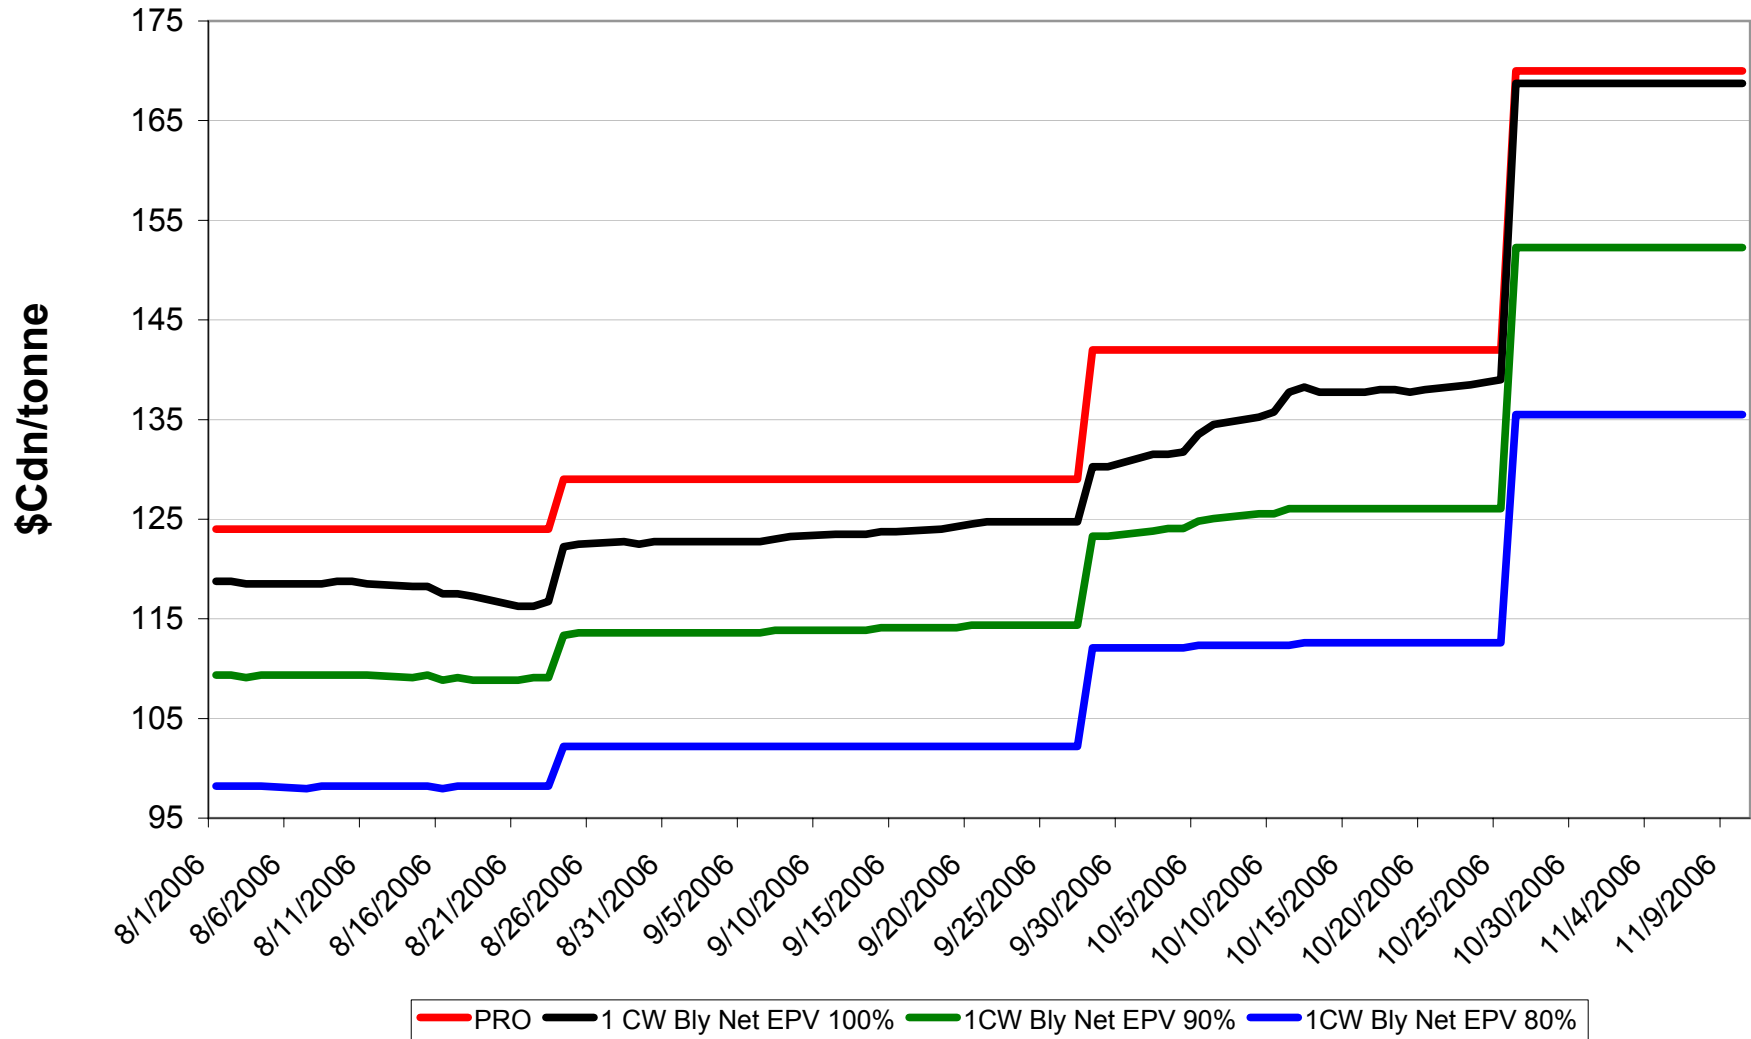

Sign up period: Aug. 1, 2006 to July 31, 2007

2006/07 1 CWES Net EPVs

Sign up period: Aug. 01, 2006 to July 31, 2007

2006/07 1 CPSR Net EPVs

Sign up period: Aug. 01, 2006 to July 31, 2007

2006/07 1 CPSW Net EPVs

Sign up period: Aug. 01, 2006 to July 31, 2007

2006/07 1 CWRW Net EPVs

Sign up period: Aug. 01, 2006 to July 31, 2007

2006/07 1 CWSWS Net EPVs

Sign up period: Aug. 01, 2006 to July 31, 2007

2006/07 1 CWAD 13.0 Net EPVs

Sign up period: Aug. 1, 2006 to July 31, 2007

2006/07 1 CW Barley Net EPVs - Pool A

Sign up period: Aug. 01, 2006 to January 31, 2007

2006/07 Std Select Two-Row Net EPVs

Sign up period: Aug. 01, 2006 to July 31, 2007

2006/07 Std Select Six-Row Net EPVs

Sign up period: Aug. 01, 2006 to July 31, 2007