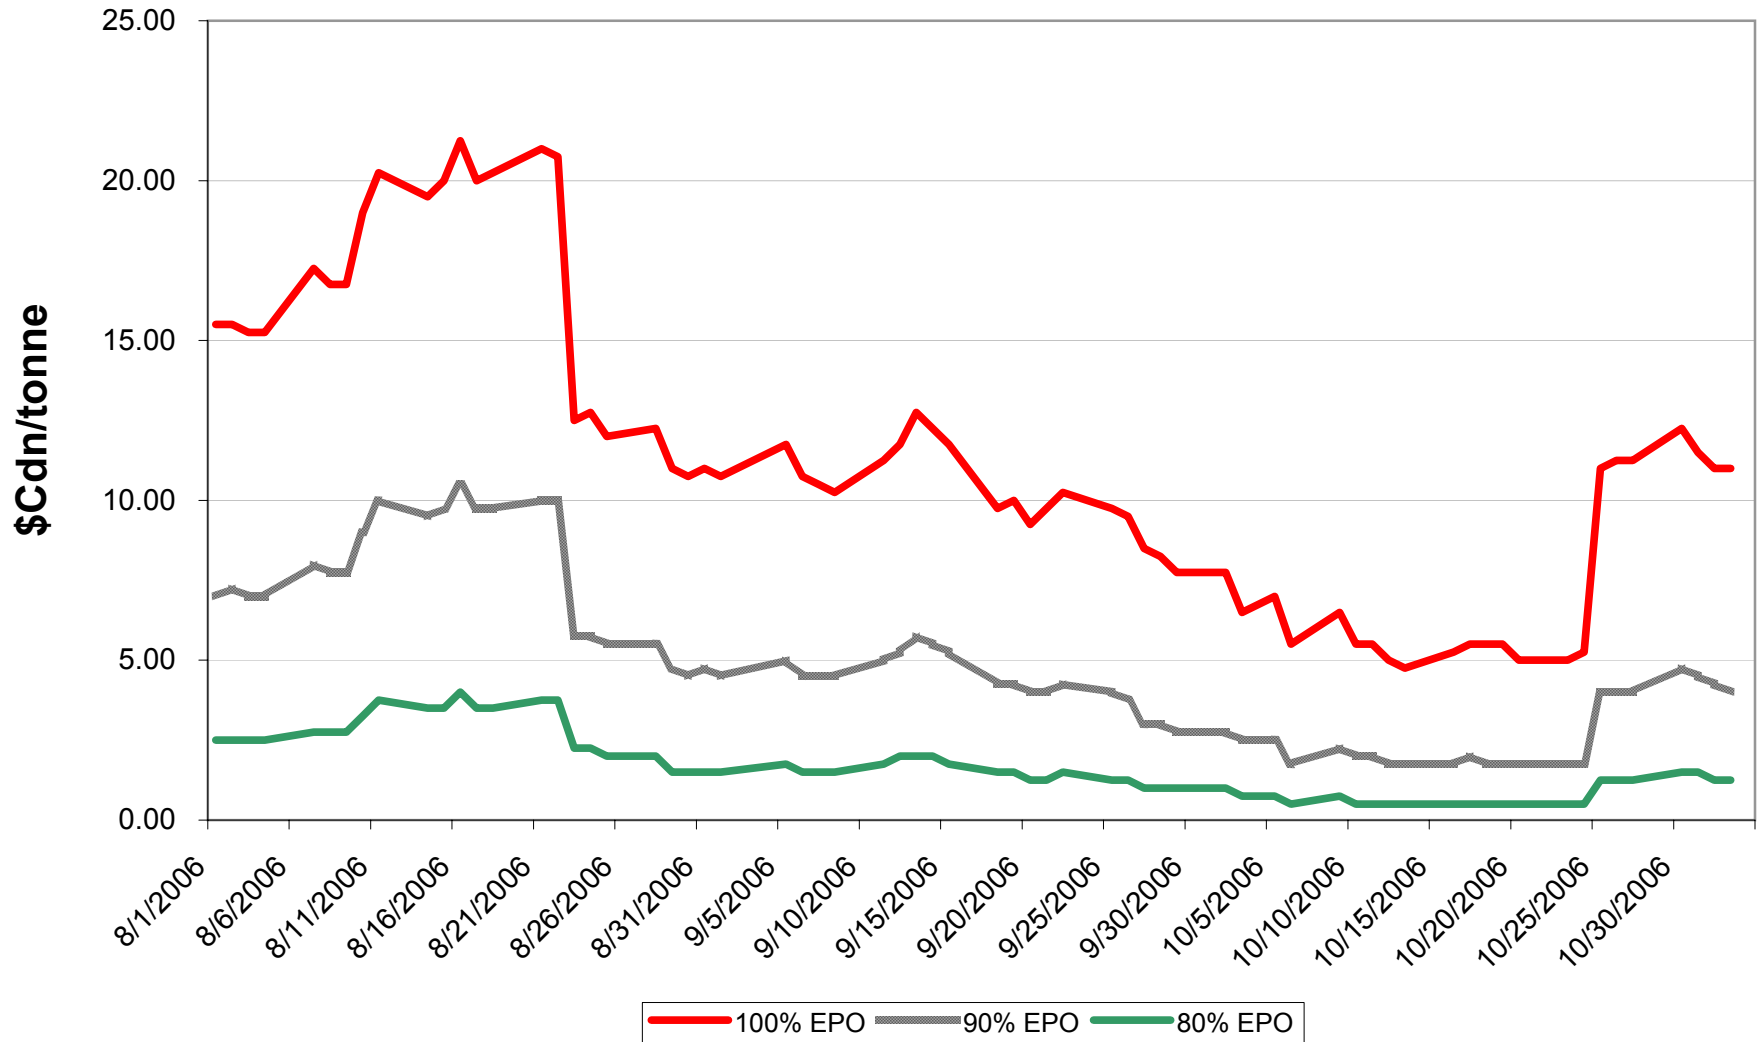

2006/07 1 CWRS 13.5 & 1 CWHWS 13.5 Wheat EPV Discounts

Sign up period: Aug. 01, 2006 to July 31, 2007

2006/07 1 CWES Wheat EPV Discounts

Sign up period: Aug. 01, 2006 to July 31, 2007

2006/07 1 CPRS, 1 CPSW & 1 CWRW Wheat EPV Discounts

Sign up period: Aug. 01, 2006 to July 31, 2007

2006/07 1 CWSWS EPV Discounts

Sign up period: Aug. 01, 2006 to July 31, 2007

2006/07 CW FEED Wheat EPV Discounts

Sign up period: Aug. 1, 2006 to July 31, 2007