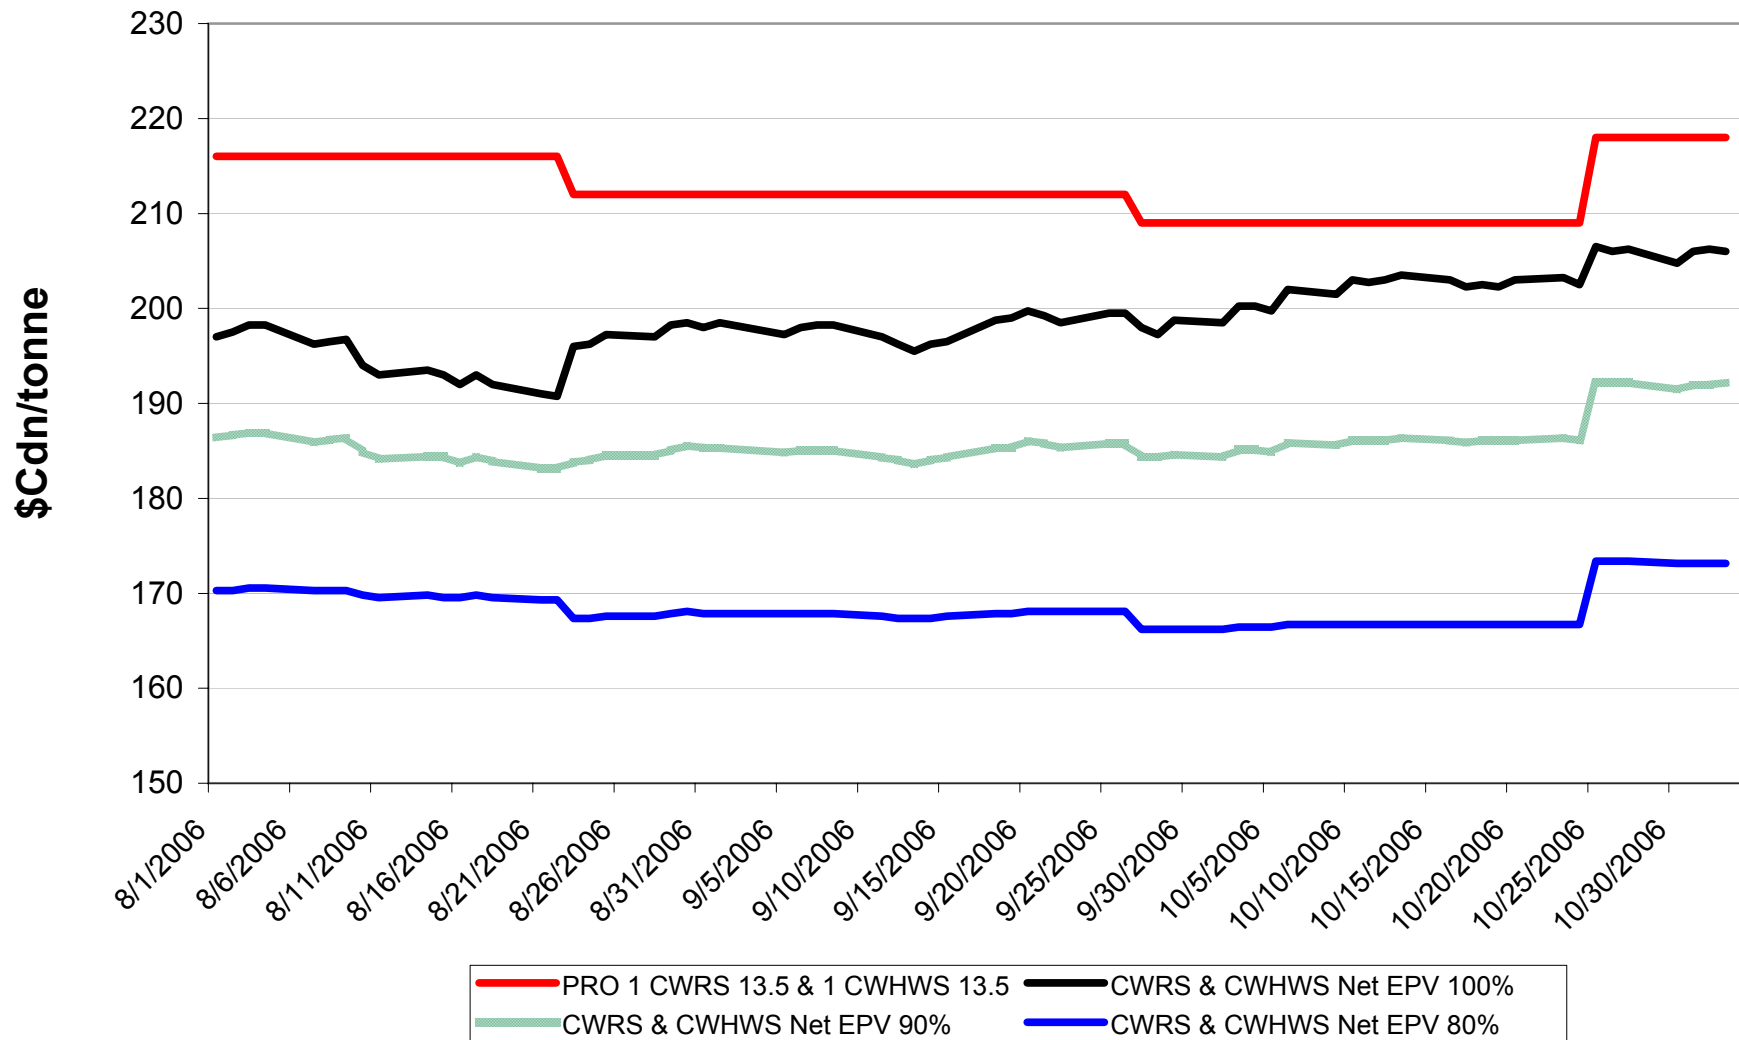

2006/07 1 CW Barley EPV Discounts - Pool A

Sign up period: Aug. 1, 2006 to January 31, 2007

2006/07 Selected Barley EPV Discounts

Sign up period: Aug. 1, 2006 to July 31, 2007

2006/07 1 CWRS 13.5 & 1 CWHWS 13.5 Net EPVs

Sign up period: Aug. 1, 2006 to July 31, 2007

2006/07 1 CWES Net EPVs

Sign up period: Aug. 01, 2006 to July 31, 2007

2006/07 1 CPSR Net EPVs

Sign up period: Aug. 01, 2006 to July 31, 2007

2006/07 1 CPSW Net EPVs

Sign up period: Aug. 01, 2006 to July 31, 2007

2006/07 1 CWRW Net EPVs

Sign up period: Aug. 01, 2006 to July 31, 2007

2006/07 1 CWSWS Net EPVs

Sign up period: Aug. 01, 2006 to July 31, 2007

2006/07 1 CWAD 13.0 Net EPVs

Sign up period: Aug. 1, 2006 to July 31, 2007

2006/07 1 CW Barley Net EPVs - Pool A

Sign up period: Aug. 01, 2006 to January 31, 2007

2006/07 Std Select Two-Row Net EPVs

Sign up period: Aug. 01, 2006 to July 31, 2007