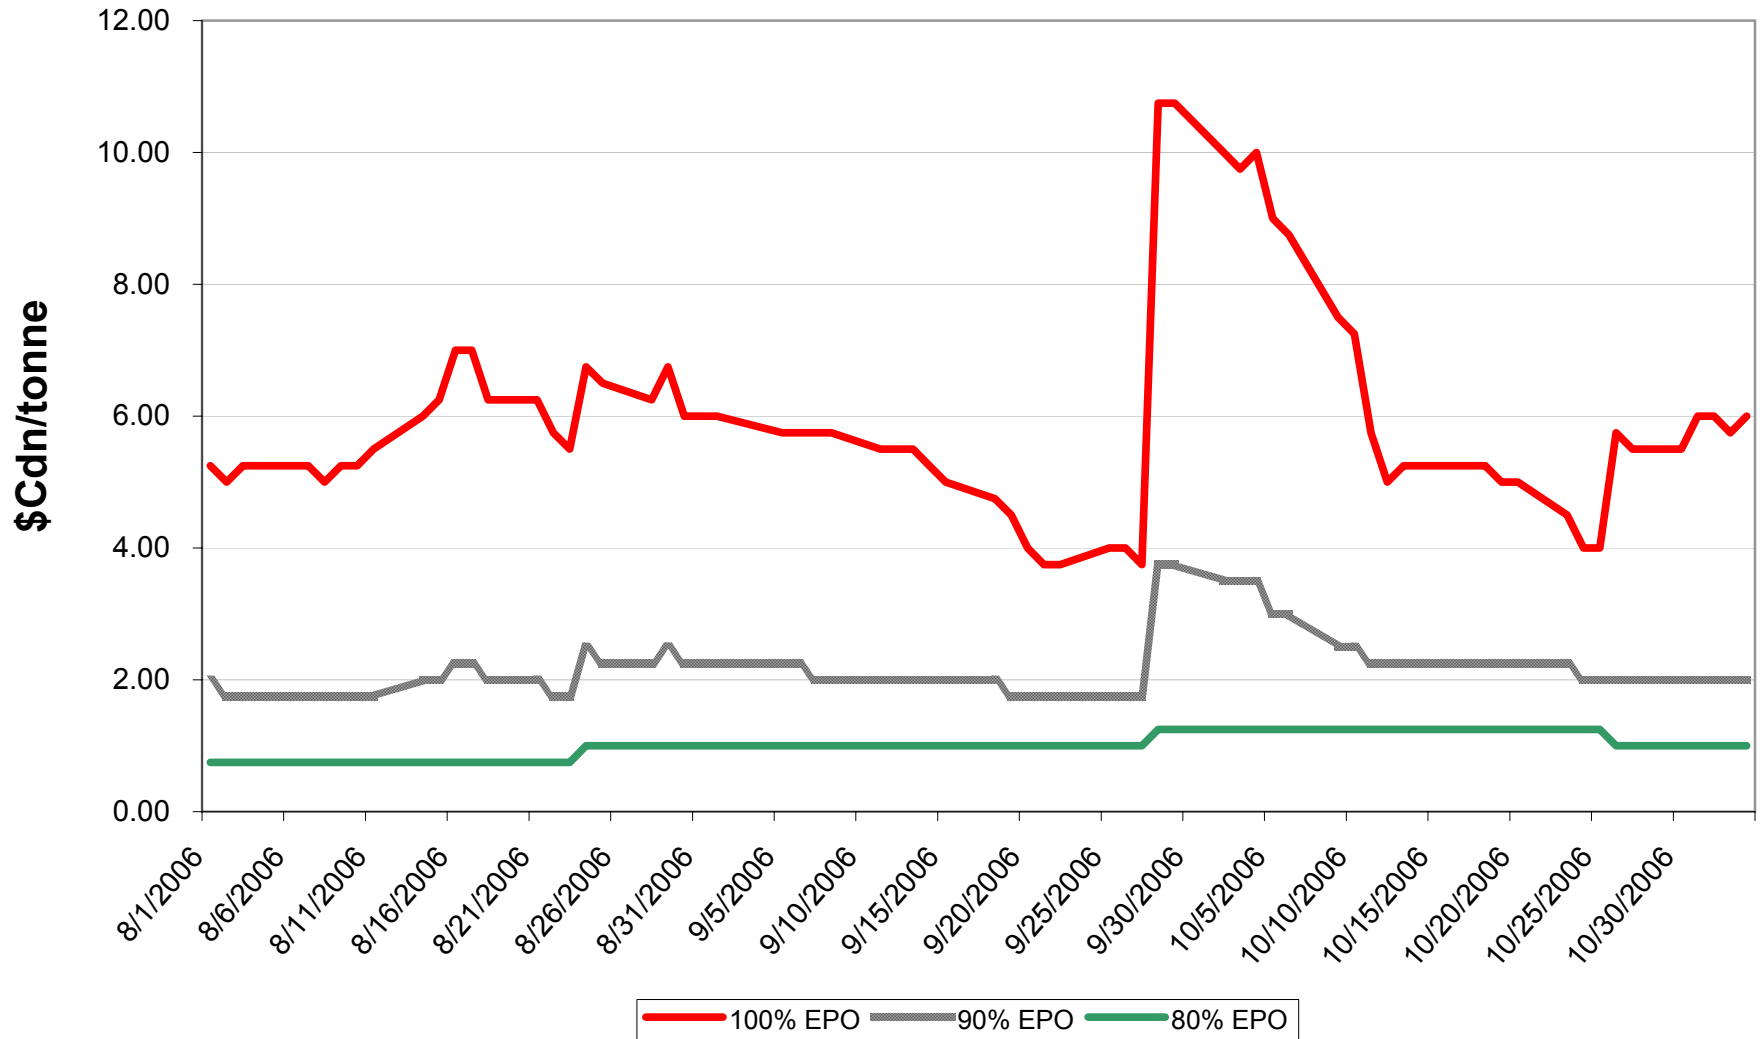

Sign up period: Aug. 01, 2006 to July 31, 2007

2006/07 1 CWSWS EPV Discounts

Sign up period: Aug. 01, 2006 to July 31, 2007

2006/07 CW FEED Wheat EPV Discounts

Sign up period: Aug. 1, 2006 to July 31, 2007

2006/07 1 CW Barley EPV Discounts - Pool A

Sign up period: Aug. 1, 2006 to January 31, 2007

2006/07 Selected Barley EPV Discounts

Sign up period: Aug. 1, 2006 to July 31, 2007

2006/07 1 CWRS 13.5 & 1 CWHWS 13.5 Net EPVs