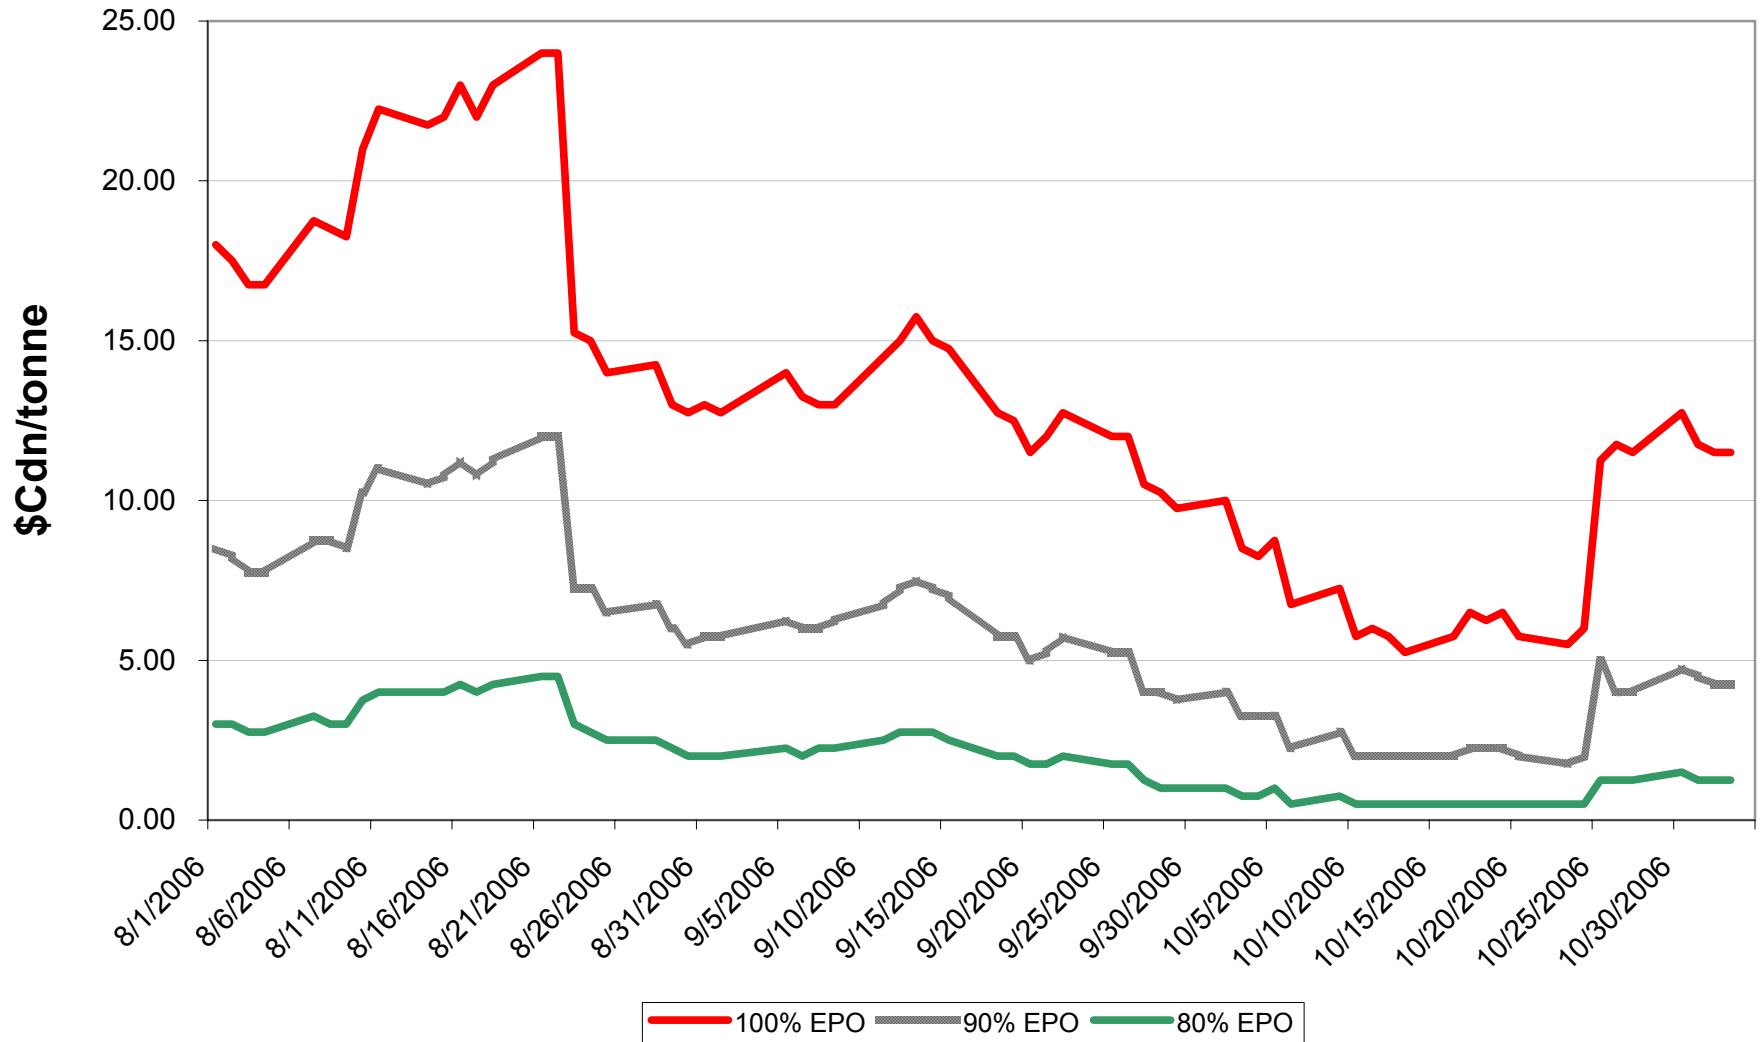

2006/07 1 CWRS 13.5 & 1 CWHWS 13.5 Wheat EPV Discounts

Sign up period: Aug. 01, 2006 to July 31, 2007

2006/07 1 CWES Wheat EPV Discounts

Sign up period: Aug. 01, 2006 to July 31, 2007

2006/07 1 CPRS, 1 CPSW & 1 CWRW Wheat EPV Discounts

Sign up period: Aug. 01, 2006 to July 31, 2007

2006/07 1 CWSWS EPV Discounts

Sign up period: Aug. 01, 2006 to July 31, 2007

2006/07 CW FEED Wheat EPV Discounts

Sign up period: Aug. 1, 2006 to July 31, 2007