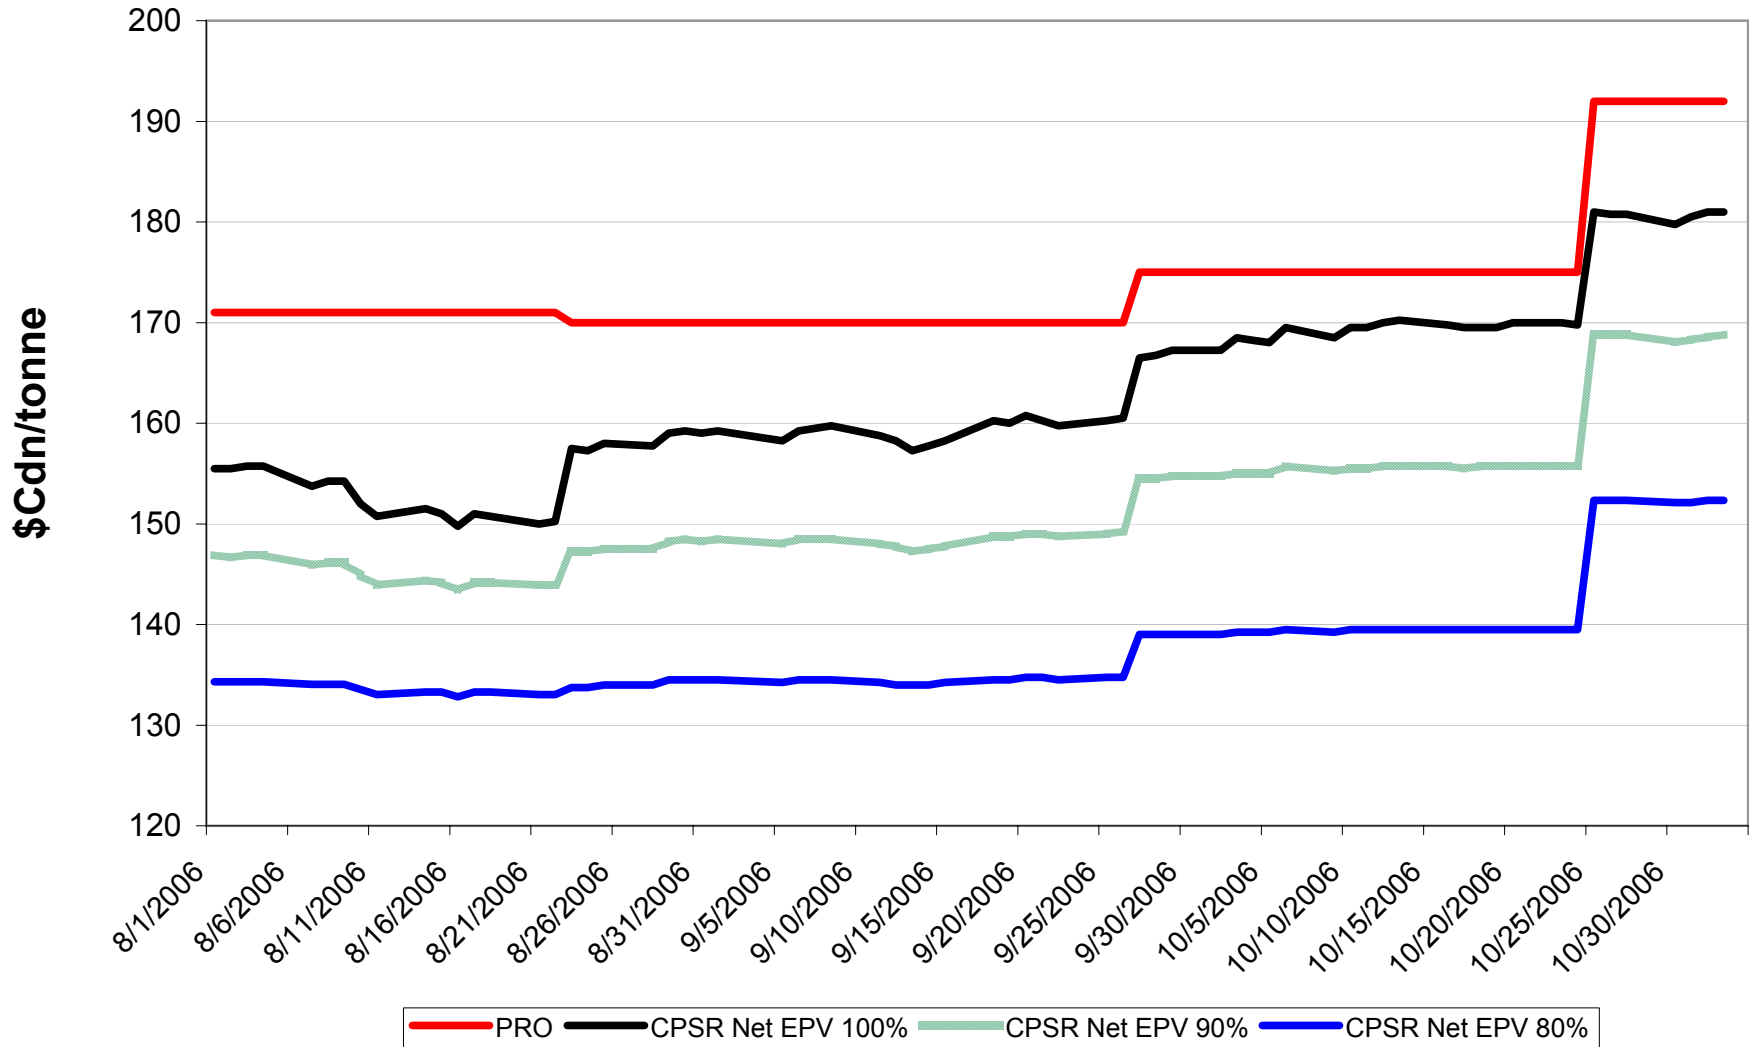

2006/07 1 CW Barley EPV Discounts - Pool A

Sign up period: Aug. 1, 2006 to January 31, 2007

2006/07 Selected Barley EPV Discounts

Sign up period: Aug. 1, 2006 to July 31, 2007

2006/07 1 CWRS 13.5 & 1 CWHWS 13.5 Net EPVs

Sign up period: Aug. 1, 2006 to July 31, 2007

2006/07 1 CWES Net EPVs

Sign up period: Aug. 01, 2006 to July 31, 2007

2006/07 1 CPSR Net EPVs

Sign up period: Aug. 01, 2006 to July 31, 2007

2006/07 1 CPSW Net EPVs

Sign up period: Aug. 01, 2006 to July 31, 2007

2006/07 1 CWRW Net EPVs

Sign up period: Aug. 01, 2006 to July 31, 2007

2006/07 1 CWSWS Net EPVs

Sign up period: Aug. 01, 2006 to July 31, 2007

2006/07 1 CWAD 13.0 Net EPVs

Sign up period: Aug. 1, 2006 to July 31, 2007

2006/07 1 CW Barley Net EPVs - Pool A

Sign up period: Aug. 01, 2006 to January 31, 2007

2006/07 Std Select Two-Row Net EPVs

Sign up period: Aug. 01, 2006 to July 31, 2007