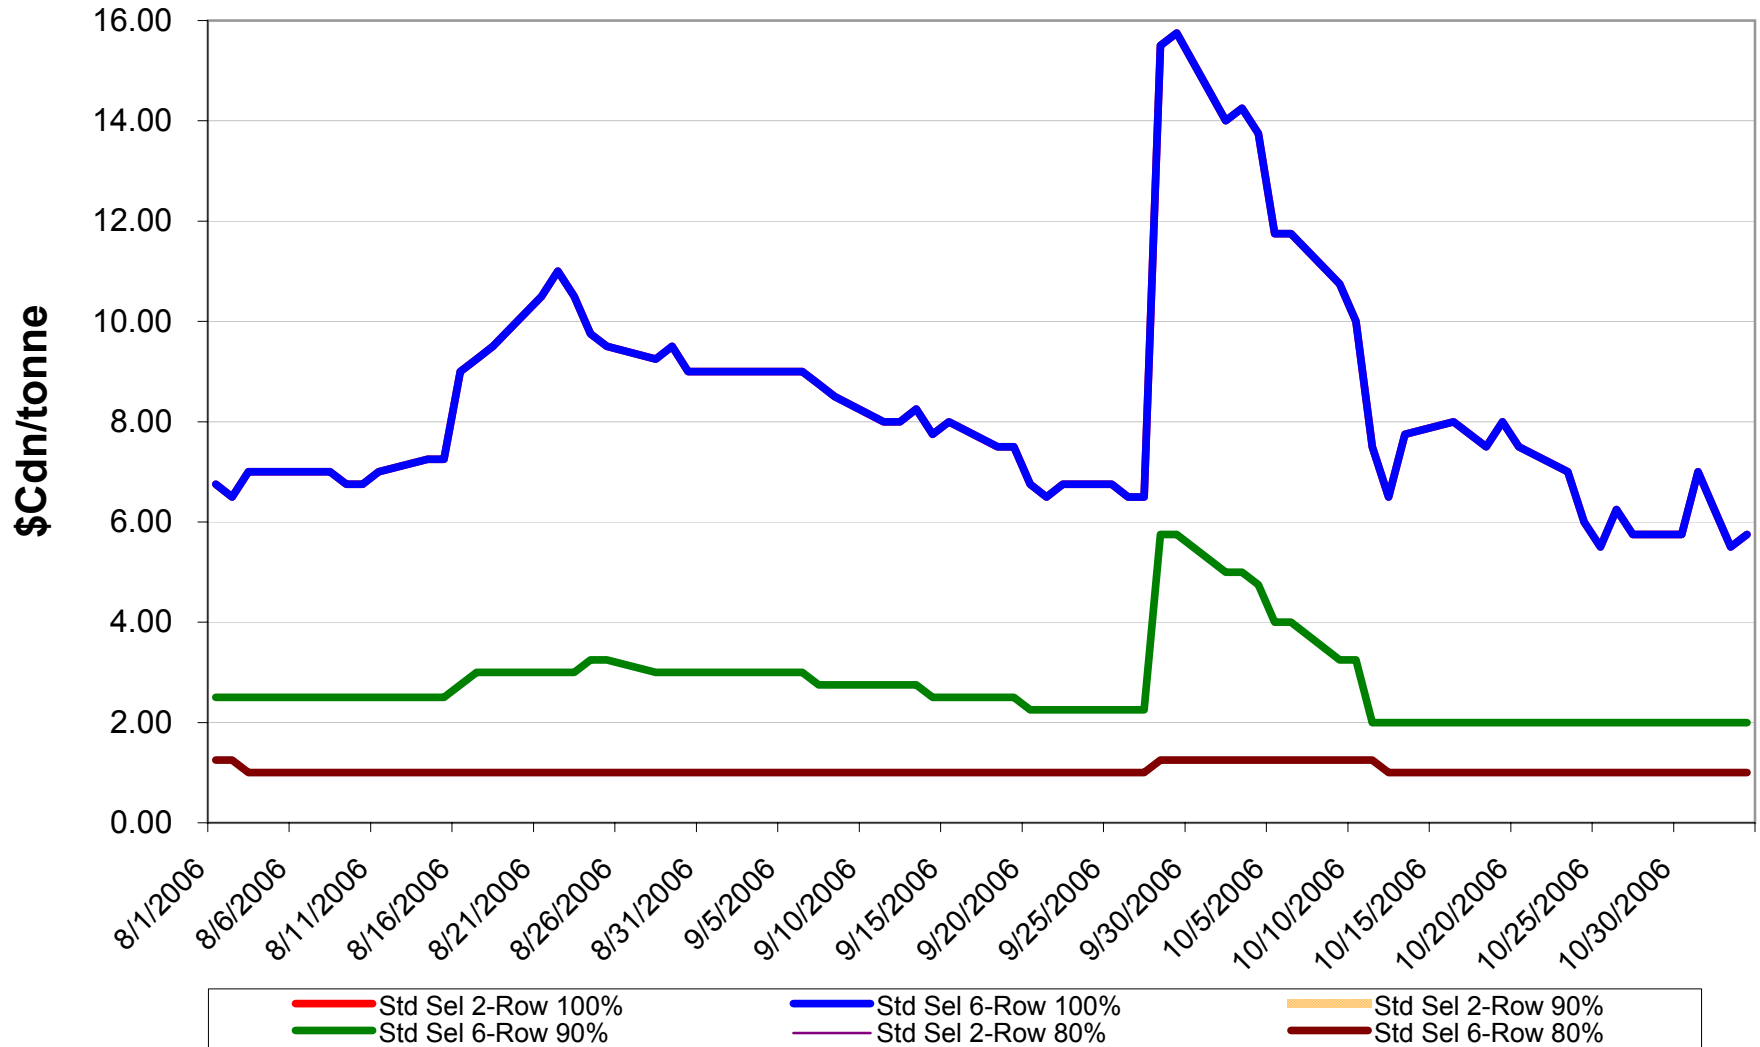

2006/07 1 CWAD 13.0 EPV Discounts

Sign up period: Aug. 1, 2006 to July 31, 2007

2006/07 4 CW CWAD Durum EPV Discounts

Sign up period: Aug. 1, 2006 to July 31, 2007

2006/07 5 CW CWAD Durum EPV Discounts

Sign up period: Aug 1, 2006 to July 31, 2007

2006/07 1 CW Barley EPV Discounts - Pool A

Sign up period: Aug. 1, 2006 to January 31, 2007

2006/07 Selected Barley EPV Discounts

Sign up period: Aug. 1, 2006 to July 31, 2007

2006/07 1 CWRS 13.5 & 1 CWHWS 13.5 Net EPVs

Sign up period: Aug. 1, 2006 to July 31, 2007

2006/07 1 CWES Net EPVs

Sign up period: Aug. 01, 2006 to July 31, 2007

2006/07 1 CPSR Net EPVs

Sign up period: Aug. 01, 2006 to July 31, 2007

2006/07 1 CPSW Net EPVs