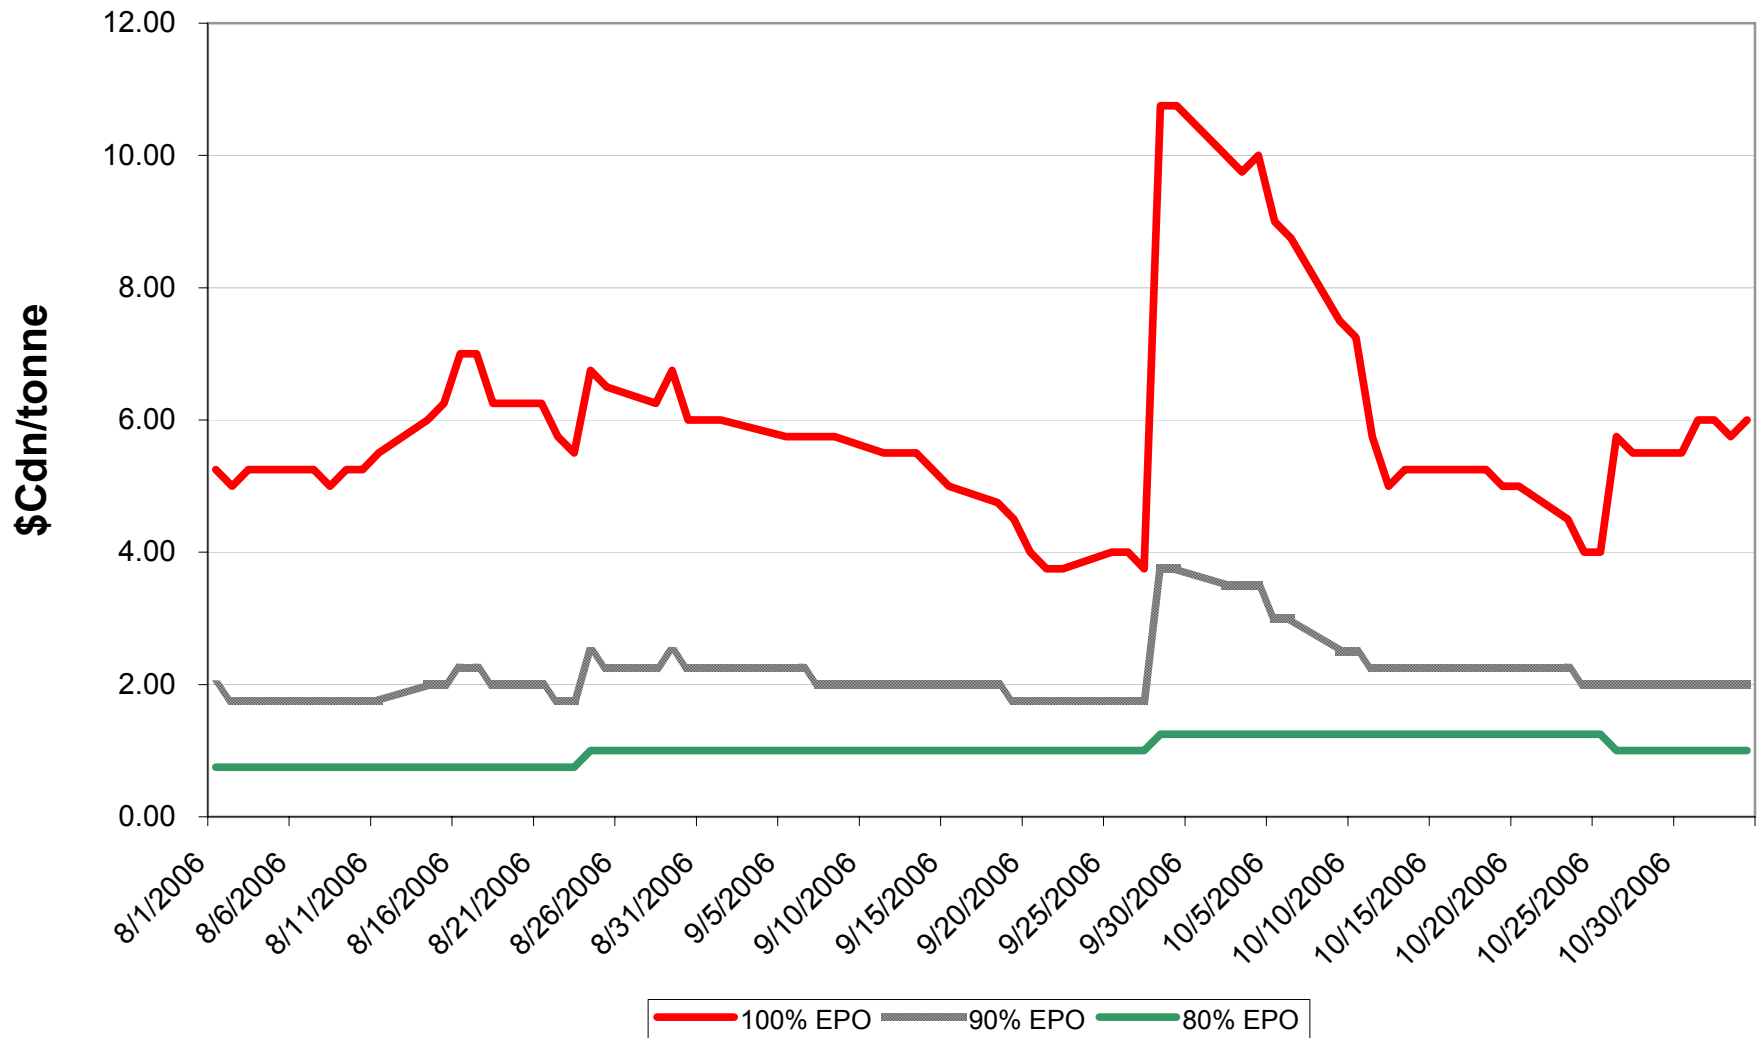

2006/07 1 CWAD 13.0 EPV Discounts

Sign up period: Aug. 1, 2006 to July 31, 2007

2006/07 4 CW CWAD Durum EPV Discounts

Sign up period: Aug. 1, 2006 to July 31, 2007

2006/07 5 CW CWAD Durum EPV Discounts

Sign up period: Aug 1, 2006 to July 31, 2007

2006/07 1 CW Barley EPV Discounts - Pool A

Sign up period: Aug. 1, 2006 to January 31, 2007

2006/07 Selected Barley EPV Discounts

Sign up period: Aug. 1, 2006 to July 31, 2007

2006/07 1 CWRS 13.5 & 1 CWHWS 13.5 Net EPVs