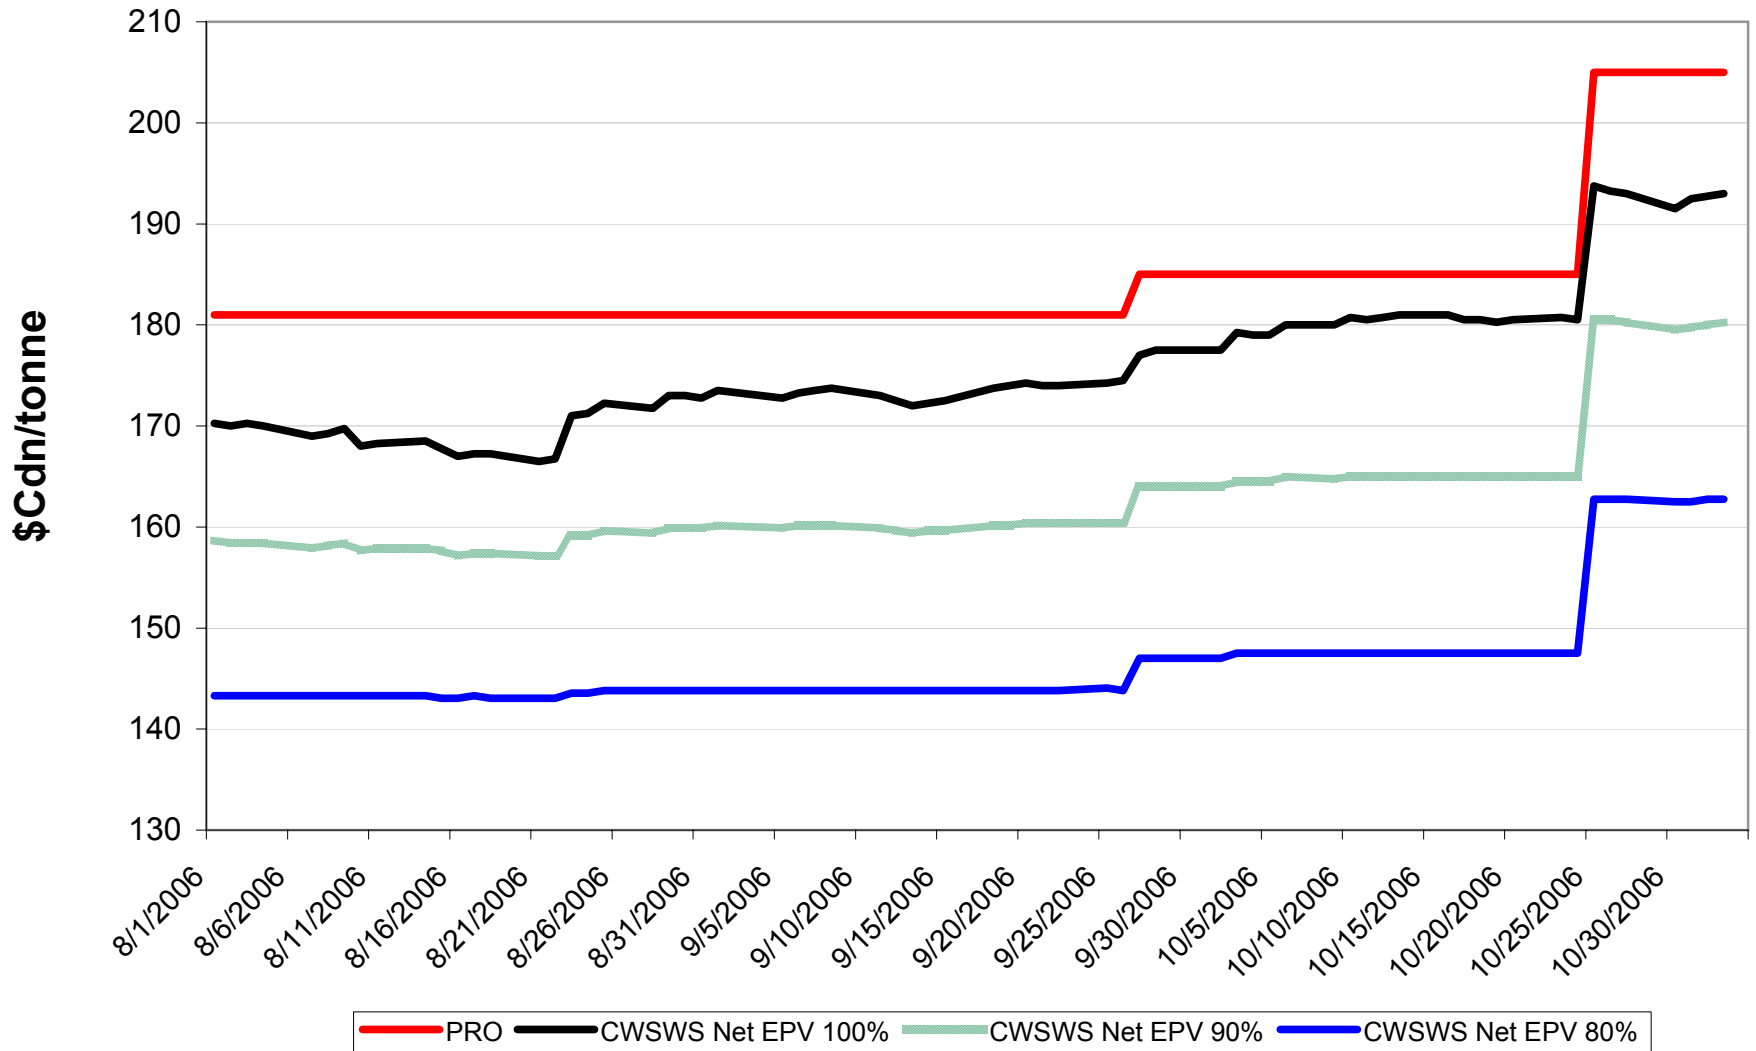

Sign up period: Aug. 1, 2006 to July 31, 2007

2006/07 1 CWES Net EPVs

Sign up period: Aug. 01, 2006 to July 31, 2007

2006/07 1 CPSR Net EPVs

Sign up period: Aug. 01, 2006 to July 31, 2007

2006/07 1 CPSW Net EPVs

Sign up period: Aug. 01, 2006 to July 31, 2007

2006/07 1 CWRW Net EPVs

Sign up period: Aug. 01, 2006 to July 31, 2007

2006/07 1 CWSWS Net EPVs

Sign up period: Aug. 01, 2006 to July 31, 2007

2006/07 1 CWAD 13.0 Net EPVs

Sign up period: Aug. 1, 2006 to July 31, 2007

2006/07 1 CW Barley Net EPVs - Pool A

Sign up period: Aug. 01, 2006 to January 31, 2007

2006/07 Std Select Two-Row Net EPVs

Sign up period: Aug. 01, 2006 to July 31, 2007

2006/07 Std Select Six-Row Net EPVs

Sign up period: Aug. 01, 2006 to July 31, 2007