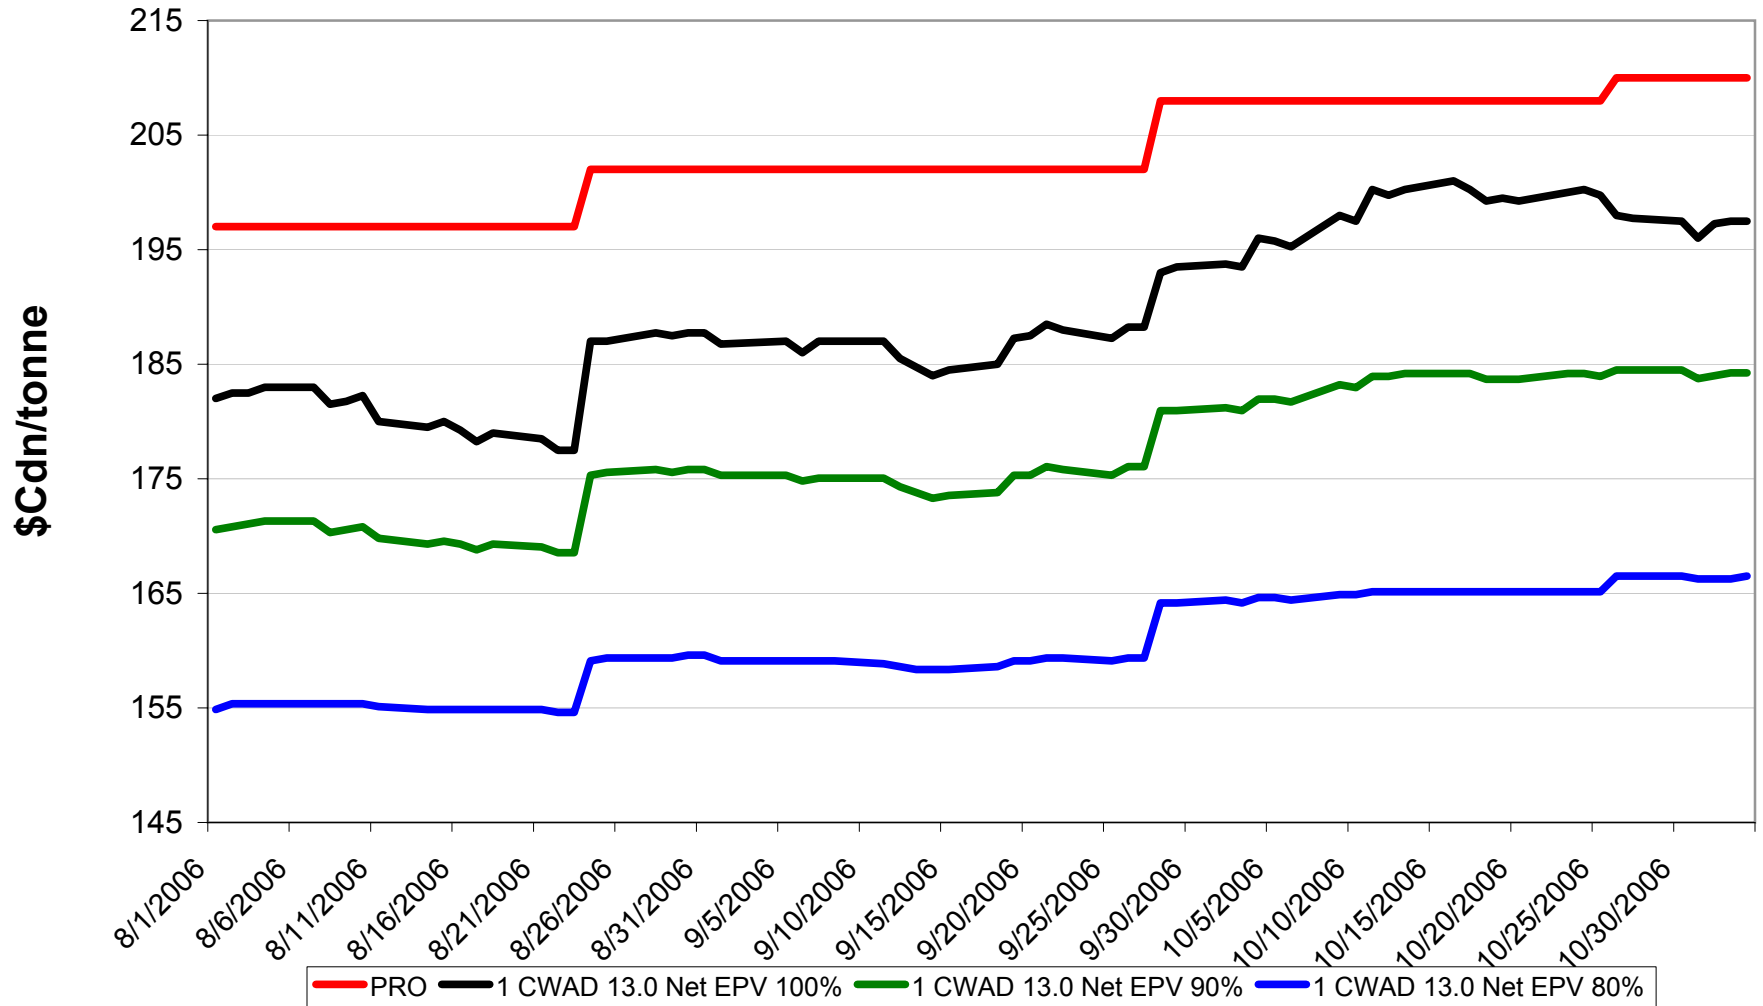

Sign up period: Aug. 1, 2006 to July 31, 2007

2006/07 1 CWES Net EPVs

Sign up period: Aug. 01, 2006 to July 31, 2007

2006/07 1 CPSR Net EPVs

Sign up period: Aug. 01, 2006 to July 31, 2007

2006/07 1 CPSW Net EPVs

Sign up period: Aug. 01, 2006 to July 31, 2007

2006/07 1 CWRW Net EPVs

Sign up period: Aug. 01, 2006 to July 31, 2007

2006/07 1 CWSWS Net EPVs

Sign up period: Aug. 01, 2006 to July 31, 2007

2006/07 1 CWAD 13.0 Net EPVs

Sign up period: Aug. 1, 2006 to July 31, 2007

2006/07 1 CW Barley Net EPVs - Pool A

Sign up period: Aug. 01, 2006 to January 31, 2007

2006/07 Std Select Two-Row Net EPVs

Sign up period: Aug. 01, 2006 to July 31, 2007

2006/07 Std Select Six-Row Net EPVs

Sign up period: Aug. 01, 2006 to July 31, 2007