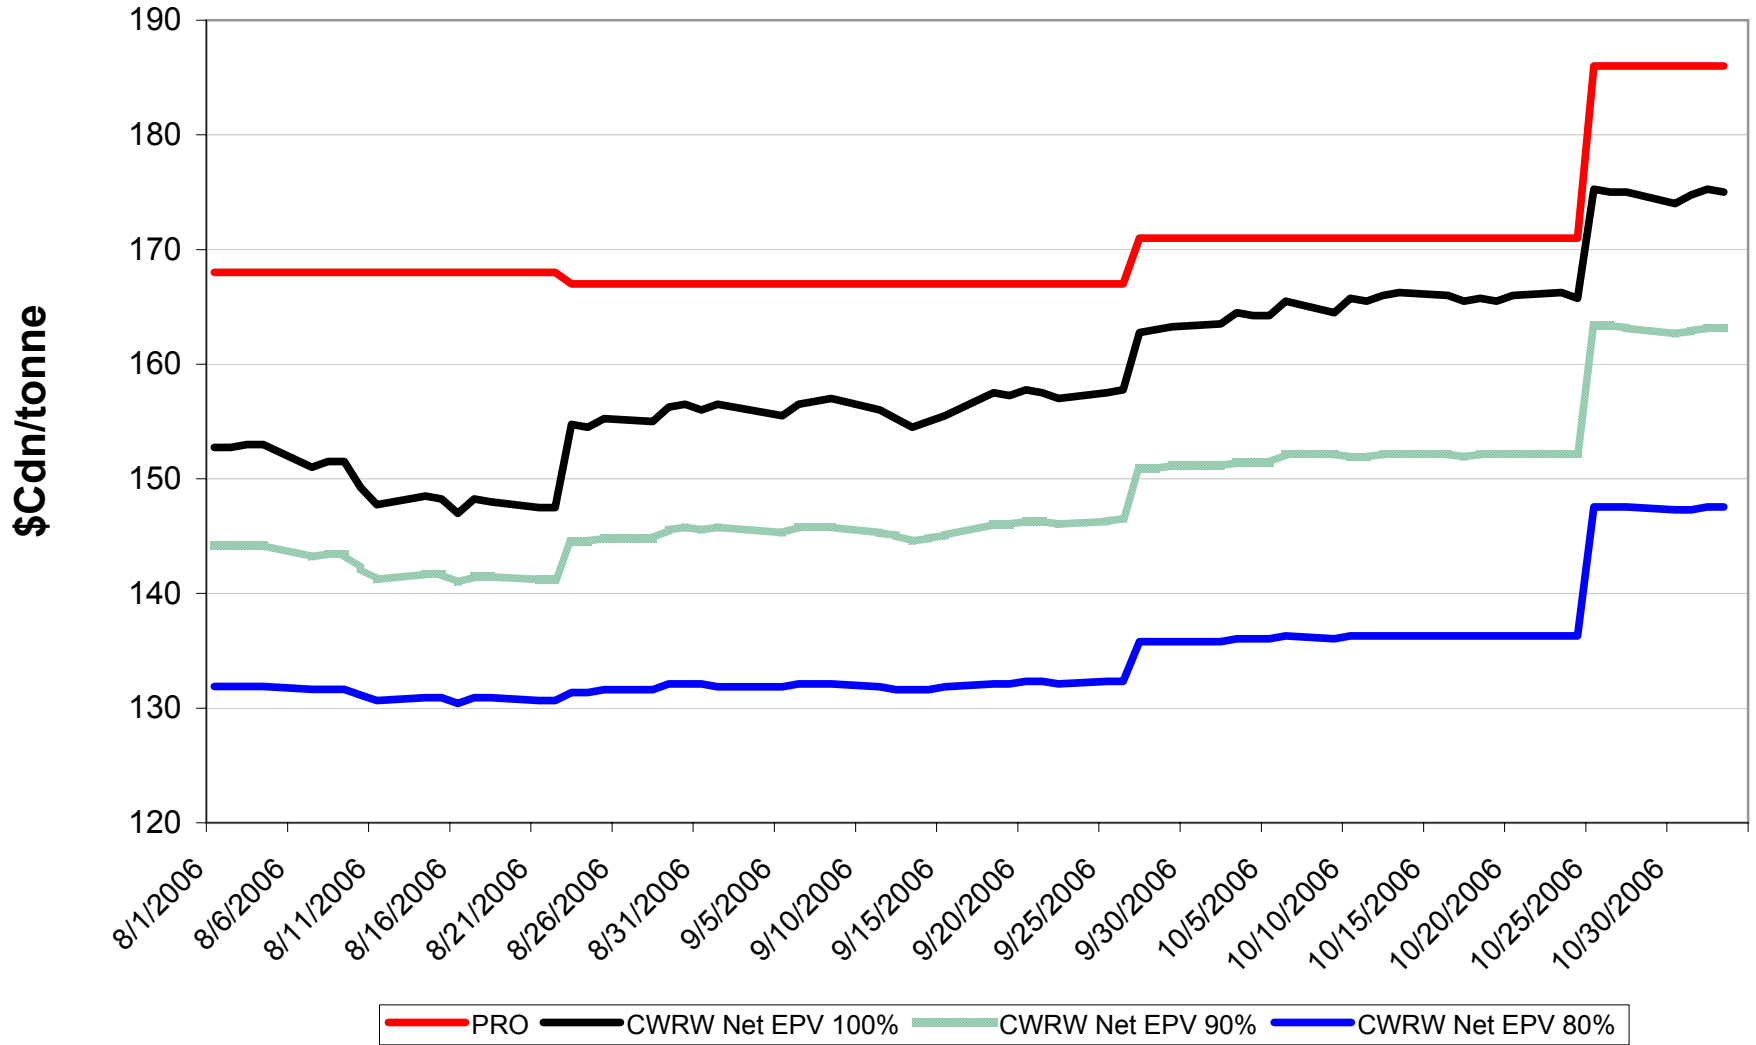

2006/07 1 CW Barley EPV Discounts - Pool A

Sign up period: Aug. 1, 2006 to January 31, 2007

2006/07 Selected Barley EPV Discounts

Sign up period: Aug. 1, 2006 to July 31, 2007

2006/07 1 CWRS 13.5 & 1 CWHWS 13.5 Net EPVs

Sign up period: Aug. 1, 2006 to July 31, 2007

2006/07 1 CWES Net EPVs

Sign up period: Aug. 01, 2006 to July 31, 2007

2006/07 1 CPSR Net EPVs

Sign up period: Aug. 01, 2006 to July 31, 2007

2006/07 1 CPSW Net EPVs

Sign up period: Aug. 01, 2006 to July 31, 2007

2006/07 1 CWRW Net EPVs

Sign up period: Aug. 01, 2006 to July 31, 2007

2006/07 1 CWSWS Net EPVs

Sign up period: Aug. 01, 2006 to July 31, 2007

2006/07 1 CWAD 13.0 Net EPVs

Sign up period: Aug. 1, 2006 to July 31, 2007

2006/07 1 CW Barley Net EPVs - Pool A

Sign up period: Aug. 01, 2006 to January 31, 2007

2006/07 Std Select Two-Row Net EPVs

Sign up period: Aug. 01, 2006 to July 31, 2007