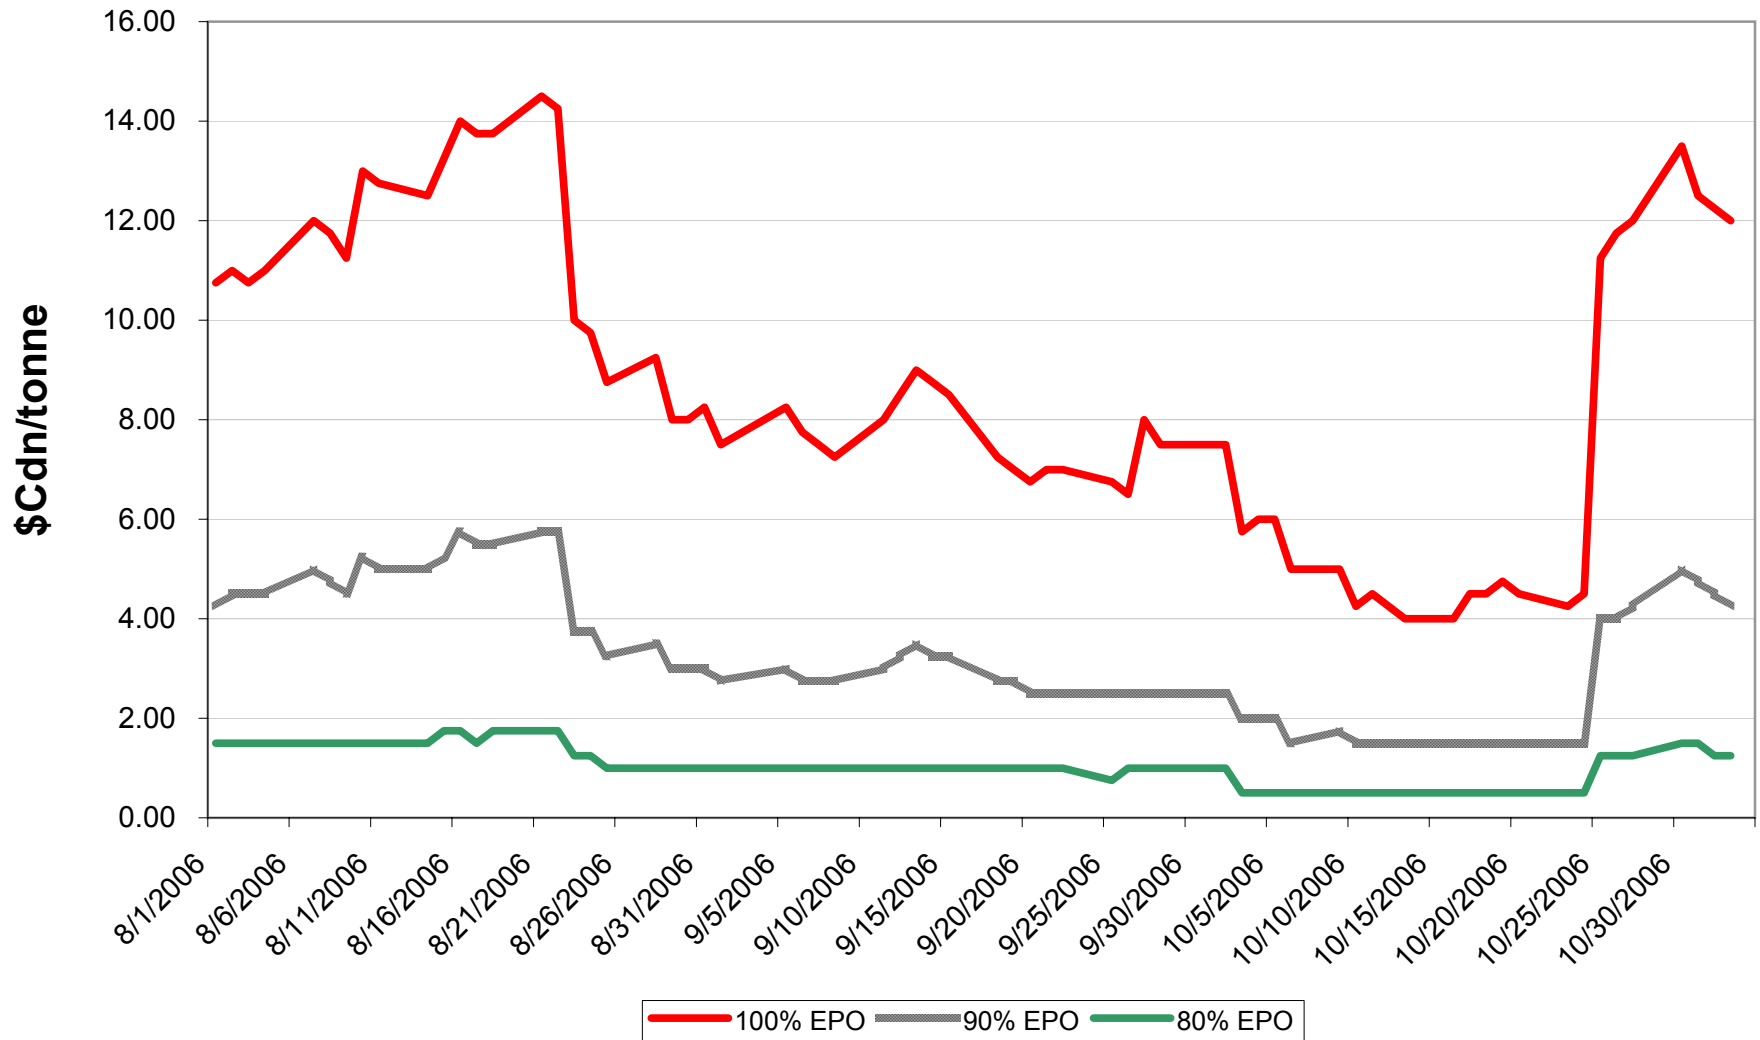

2006/07 1 CWRS 13.5 & 1 CWHWS 13.5 Wheat EPV Discounts

Sign up period: Aug. 01, 2006 to July 31, 2007

2006/07 1 CWES Wheat EPV Discounts

Sign up period: Aug. 01, 2006 to July 31, 2007

2006/07 1 CPRS, 1 CPSW & 1 CWRW Wheat EPV Discounts

Sign up period: Aug. 01, 2006 to July 31, 2007

2006/07 1 CWSWS EPV Discounts

Sign up period: Aug. 01, 2006 to July 31, 2007

2006/07 CW FEED Wheat EPV Discounts

Sign up period: Aug. 1, 2006 to July 31, 2007