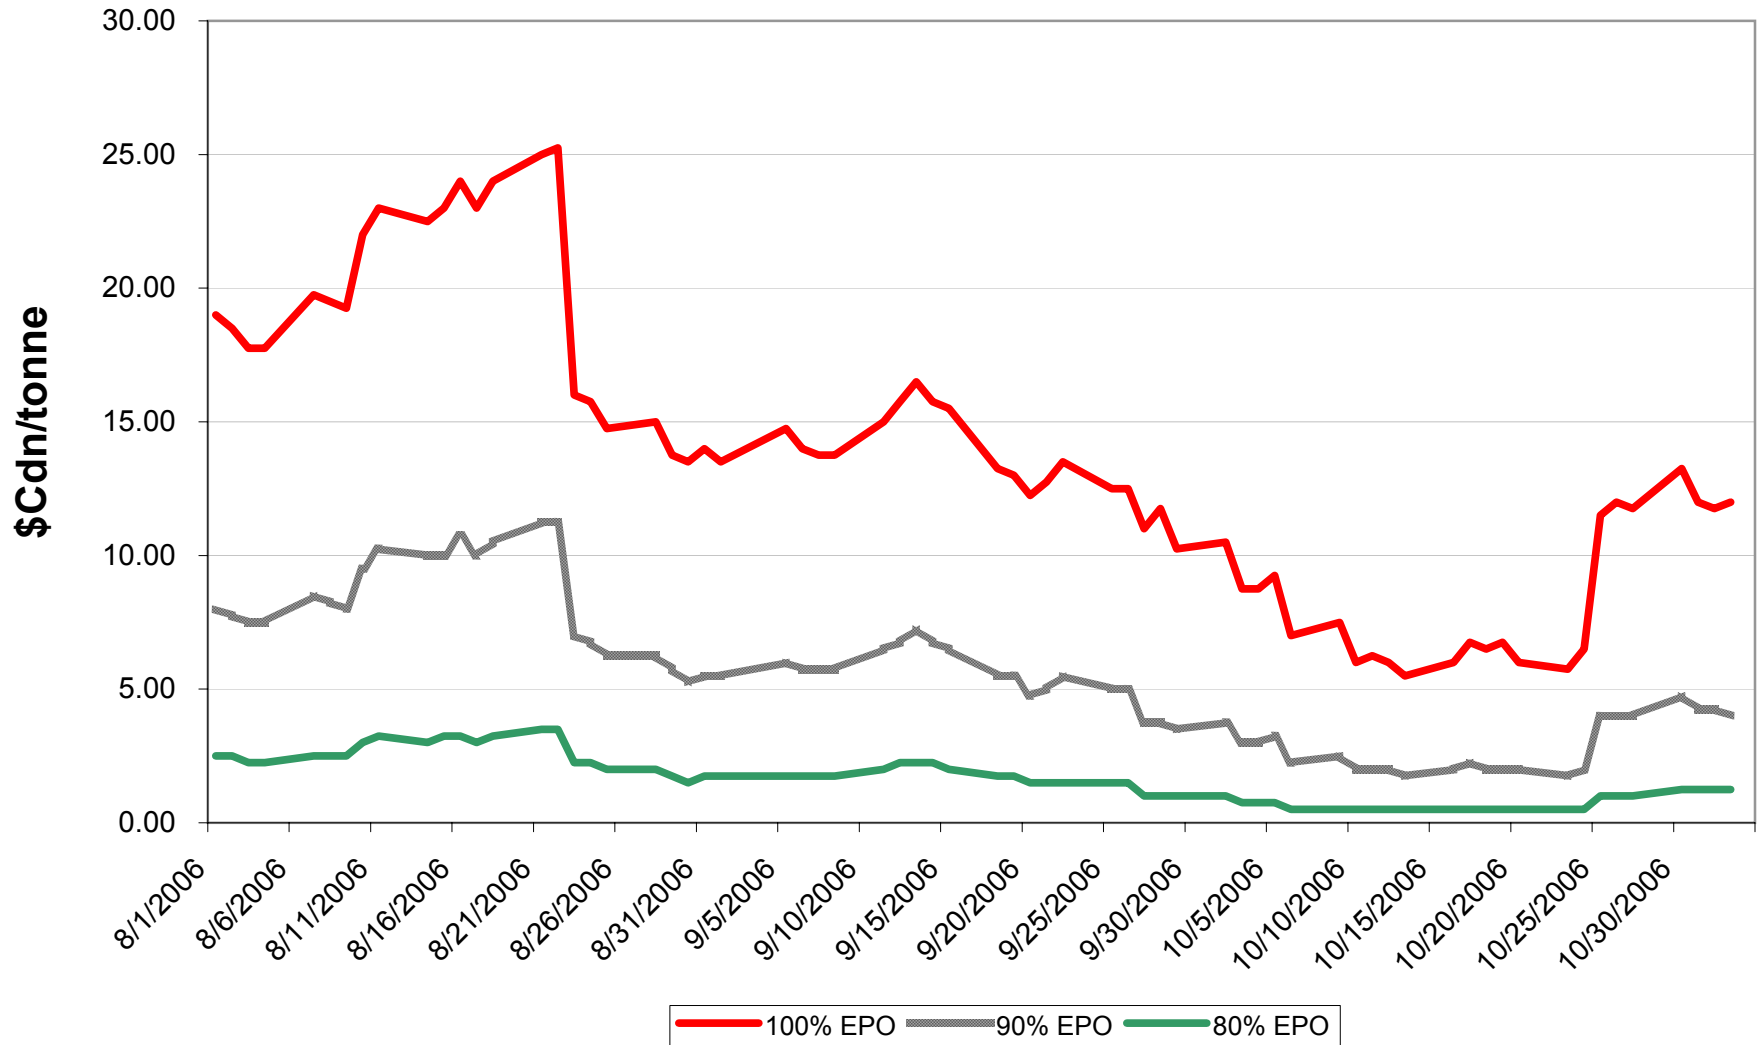

2006/07 1 CWRS 13.5 & 1 CWHWS 13.5 Wheat EPV Discounts

Sign up period: Aug. 01, 2006 to July 31, 2007

2006/07 1 CWES Wheat EPV Discounts

Sign up period: Aug. 01, 2006 to July 31, 2007

2006/07 1 CPRS, 1 CPSW & 1 CWRW Wheat EPV Discounts

Sign up period: Aug. 01, 2006 to July 31, 2007

2006/07 1 CWSWS EPV Discounts

Sign up period: Aug. 01, 2006 to July 31, 2007

2006/07 CW FEED Wheat EPV Discounts

Sign up period: Aug. 1, 2006 to July 31, 2007