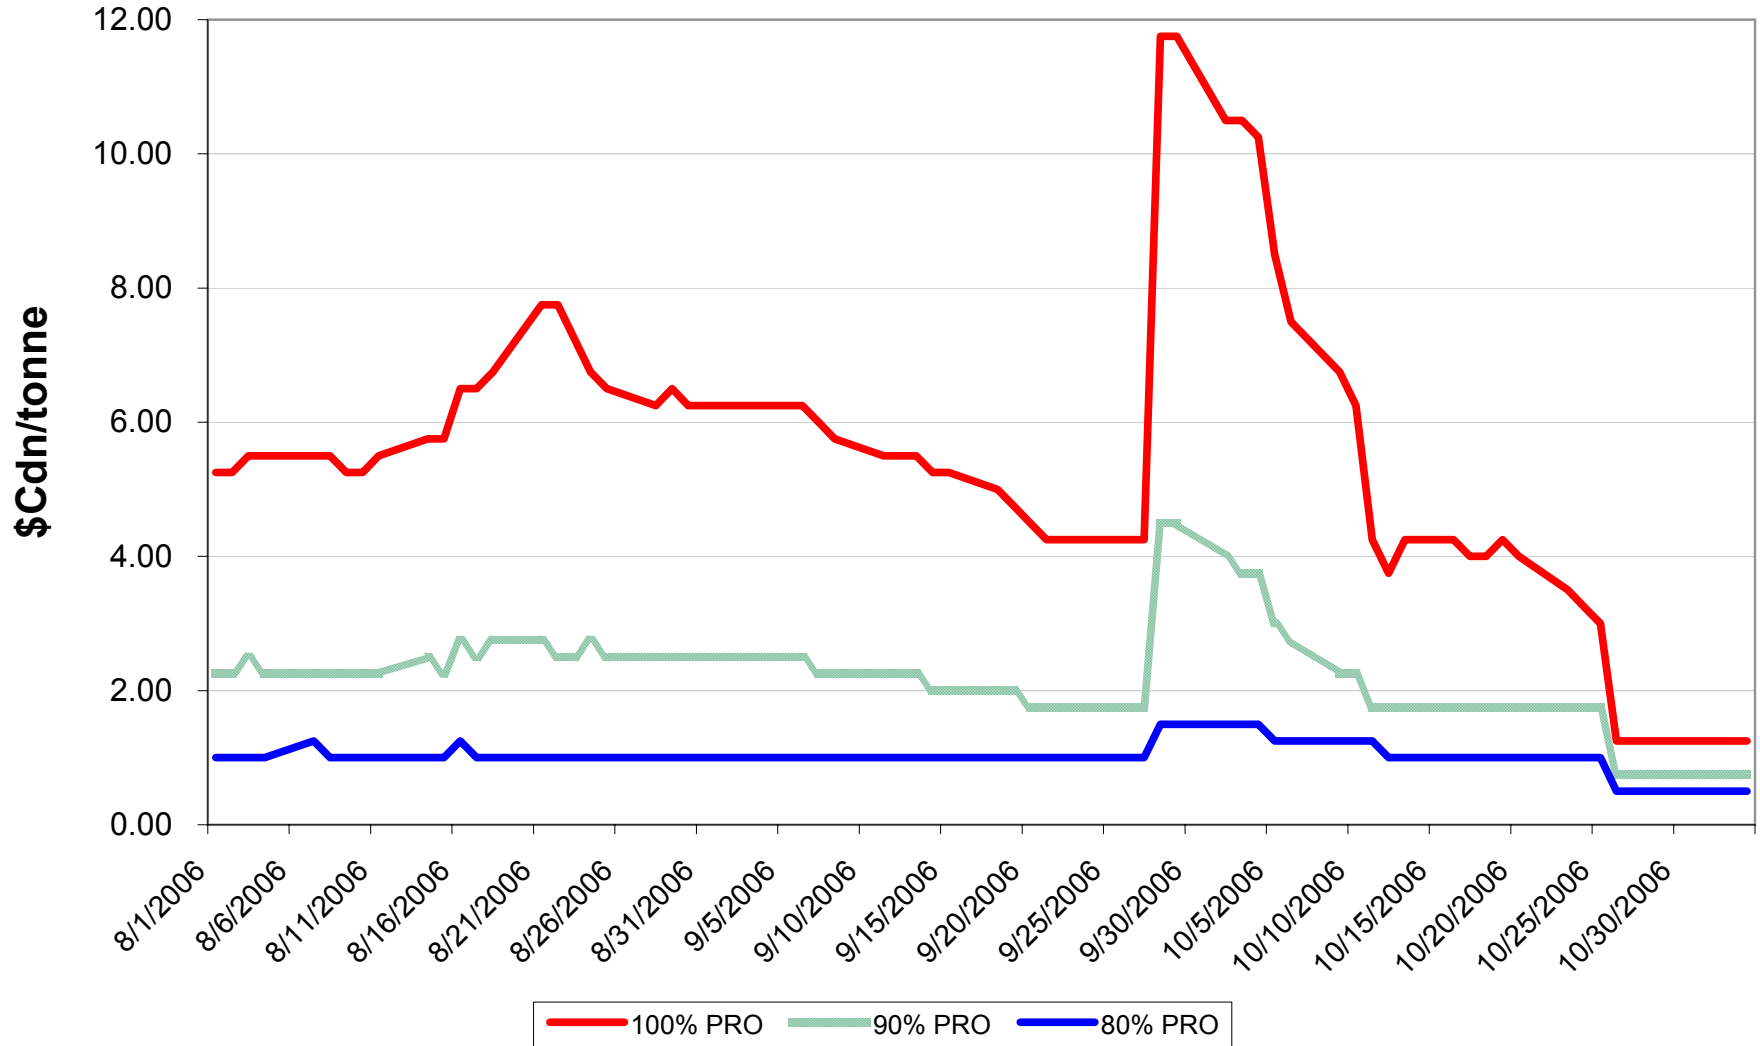

2006/07 1 CWAD 13.0 EPV Discounts

Sign up period: Aug. 1, 2006 to July 31, 2007

2006/07 4 CW CWAD Durum EPV Discounts

Sign up period: Aug. 1, 2006 to July 31, 2007

2006/07 5 CW CWAD Durum EPV Discounts

Sign up period: Aug 1, 2006 to July 31, 2007

2006/07 1 CW Barley EPV Discounts - Pool A

Sign up period: Aug. 1, 2006 to January 31, 2007

2006/07 Selected Barley EPV Discounts

Sign up period: Aug. 1, 2006 to July 31, 2007

2006/07 1 CWRS 13.5 & 1 CWHWS 13.5 Net EPVs

Sign up period: Aug. 1, 2006 to July 31, 2007

2006/07 1 CWES Net EPVs

Sign up period: Aug. 01, 2006 to July 31, 2007

2006/07 1 CPSR Net EPVs

Sign up period: Aug. 01, 2006 to July 31, 2007

2006/07 1 CPSW Net EPVs