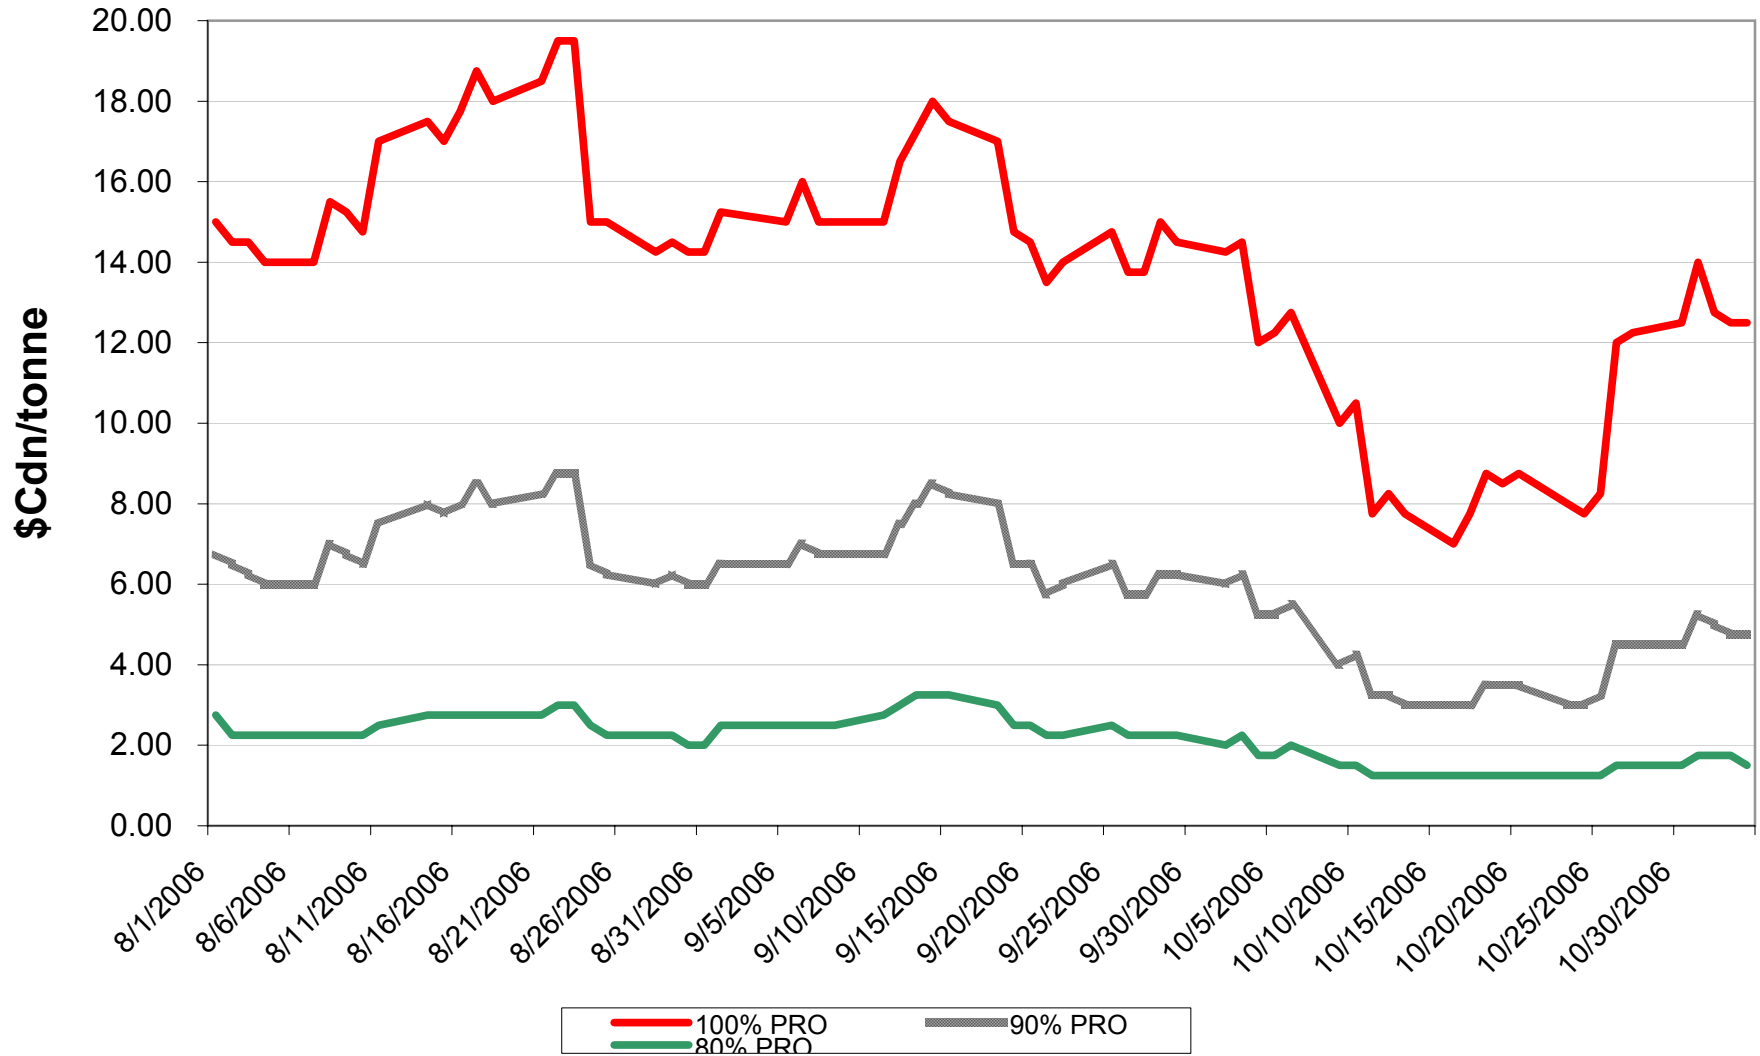

2006/07 1 CWRS 13.5 & 1 CWHWS 13.5 Wheat EPV Discounts

Sign up period: Aug. 01, 2006 to July 31, 2007

2006/07 1 CWES Wheat EPV Discounts

Sign up period: Aug. 01, 2006 to July 31, 2007

2006/07 1 CPRS, 1 CPSW & 1 CWRW Wheat EPV Discounts

Sign up period: Aug. 01, 2006 to July 31, 2007

2006/07 1 CWSWS EPV Discounts

Sign up period: Aug. 01, 2006 to July 31, 2007

2006/07 CW FEED Wheat EPV Discounts

Sign up period: Aug. 1, 2006 to July 31, 2007

2006/07 1 CWAD 13.0 EPV Discounts

Sign up period: Aug. 1, 2006 to July 31, 2007

2006/07 4 CW CWAD Durum EPV Discounts

Sign up period: Aug. 1, 2006 to July 31, 2007

2006/07 5 CW CWAD Durum EPV Discounts

Sign up period: Aug 1, 2006 to July 31, 2007

2006/07 1 CW Barley EPV Discounts - Pool A

Sign up period: Aug. 1, 2006 to January 31, 2007

2006/07 Selected Barley EPV Discounts

Sign up period: Aug. 1, 2006 to July 31, 2007

2006/07 1 CWRS 13.5 & 1 CWHWS 13.5 Net EPVs