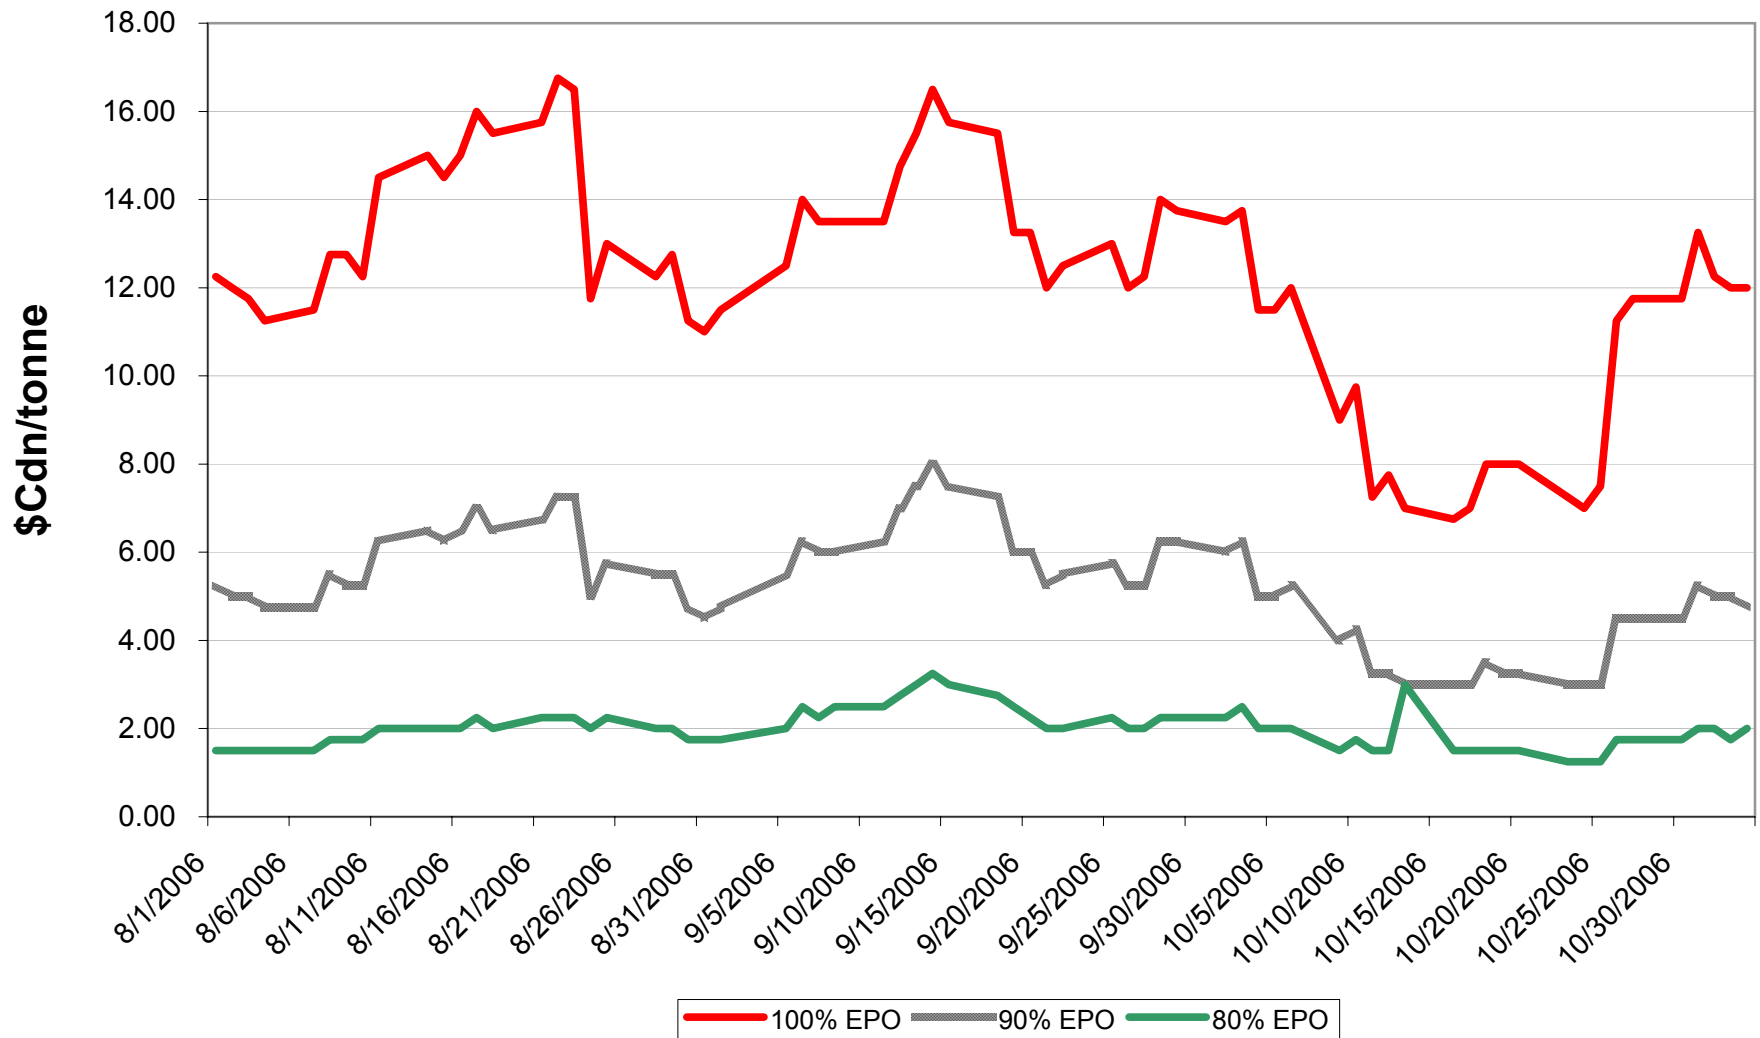

2006/07 1 CWRS 13.5 & 1 CWHWS 13.5 Wheat EPV Discounts

Sign up period: Aug. 01, 2006 to July 31, 2007

2006/07 1 CWES Wheat EPV Discounts

Sign up period: Aug. 01, 2006 to July 31, 2007

2006/07 1 CPRS, 1 CPSW & 1 CWRW Wheat EPV Discounts

Sign up period: Aug. 01, 2006 to July 31, 2007

2006/07 1 CWSWS EPV Discounts

Sign up period: Aug. 01, 2006 to July 31, 2007

2006/07 CW FEED Wheat EPV Discounts

Sign up period: Aug. 1, 2006 to July 31, 2007

2006/07 1 CWAD 13.0 EPV Discounts

Sign up period: Aug. 1, 2006 to July 31, 2007

2006/07 4 CW CWAD Durum EPV Discounts

Sign up period: Aug. 1, 2006 to July 31, 2007

2006/07 5 CW CWAD Durum EPV Discounts

Sign up period: Aug 1, 2006 to July 31, 2007

2006/07 1 CW Barley EPV Discounts - Pool A

Sign up period: Aug. 1, 2006 to January 31, 2007

2006/07 Selected Barley EPV Discounts

Sign up period: Aug. 1, 2006 to July 31, 2007

2006/07 1 CWRS 13.5 & 1 CWHWS 13.5 Net EPVs