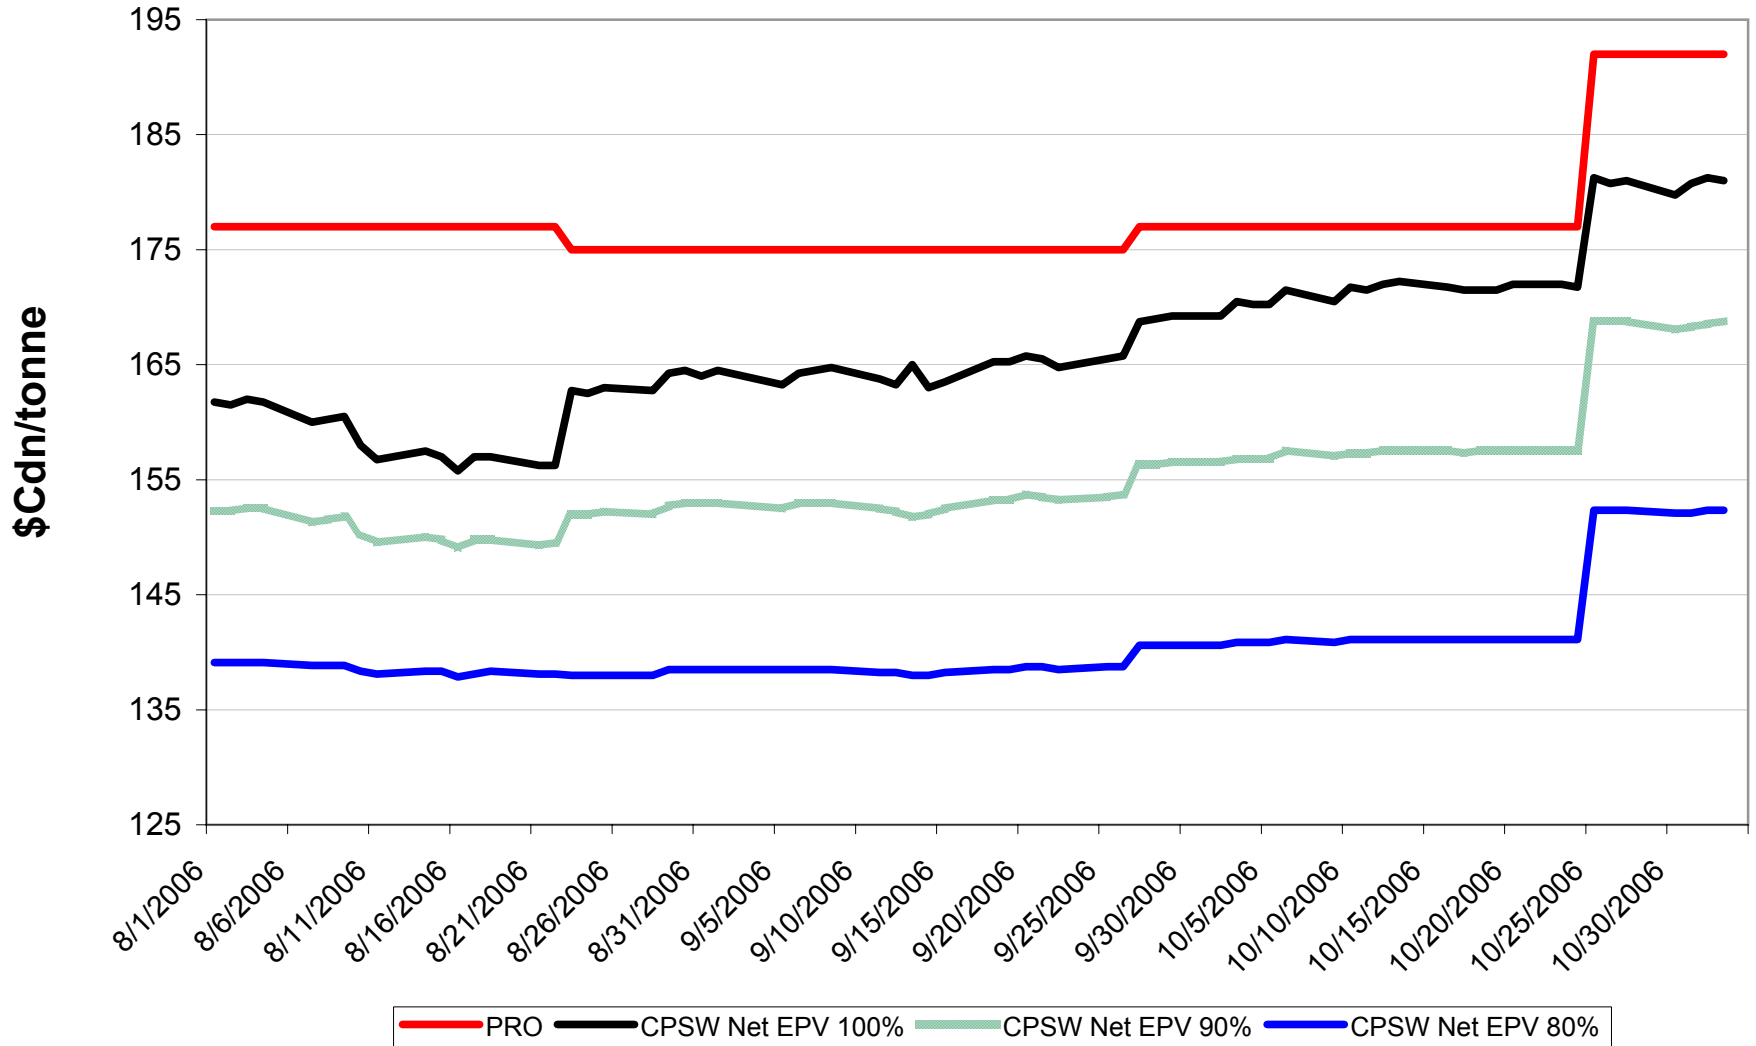

2006/07 1 CW Barley EPV Discounts - Pool A

Sign up period: Aug. 1, 2006 to January 31, 2007

2006/07 Selected Barley EPV Discounts

Sign up period: Aug. 1, 2006 to July 31, 2007

2006/07 1 CWRS 13.5 & 1 CWHWS 13.5 Net EPVs

Sign up period: Aug. 1, 2006 to July 31, 2007

2006/07 1 CWES Net EPVs

Sign up period: Aug. 01, 2006 to July 31, 2007

2006/07 1 CPSR Net EPVs

Sign up period: Aug. 01, 2006 to July 31, 2007

2006/07 1 CPSW Net EPVs

Sign up period: Aug. 01, 2006 to July 31, 2007

2006/07 1 CWRW Net EPVs

Sign up period: Aug. 01, 2006 to July 31, 2007

2006/07 1 CWSWS Net EPVs

Sign up period: Aug. 01, 2006 to July 31, 2007

2006/07 1 CWAD 13.0 Net EPVs

Sign up period: Aug. 1, 2006 to July 31, 2007

2006/07 1 CW Barley Net EPVs - Pool A

Sign up period: Aug. 01, 2006 to January 31, 2007

2006/07 Std Select Two-Row Net EPVs

Sign up period: Aug. 01, 2006 to July 31, 2007