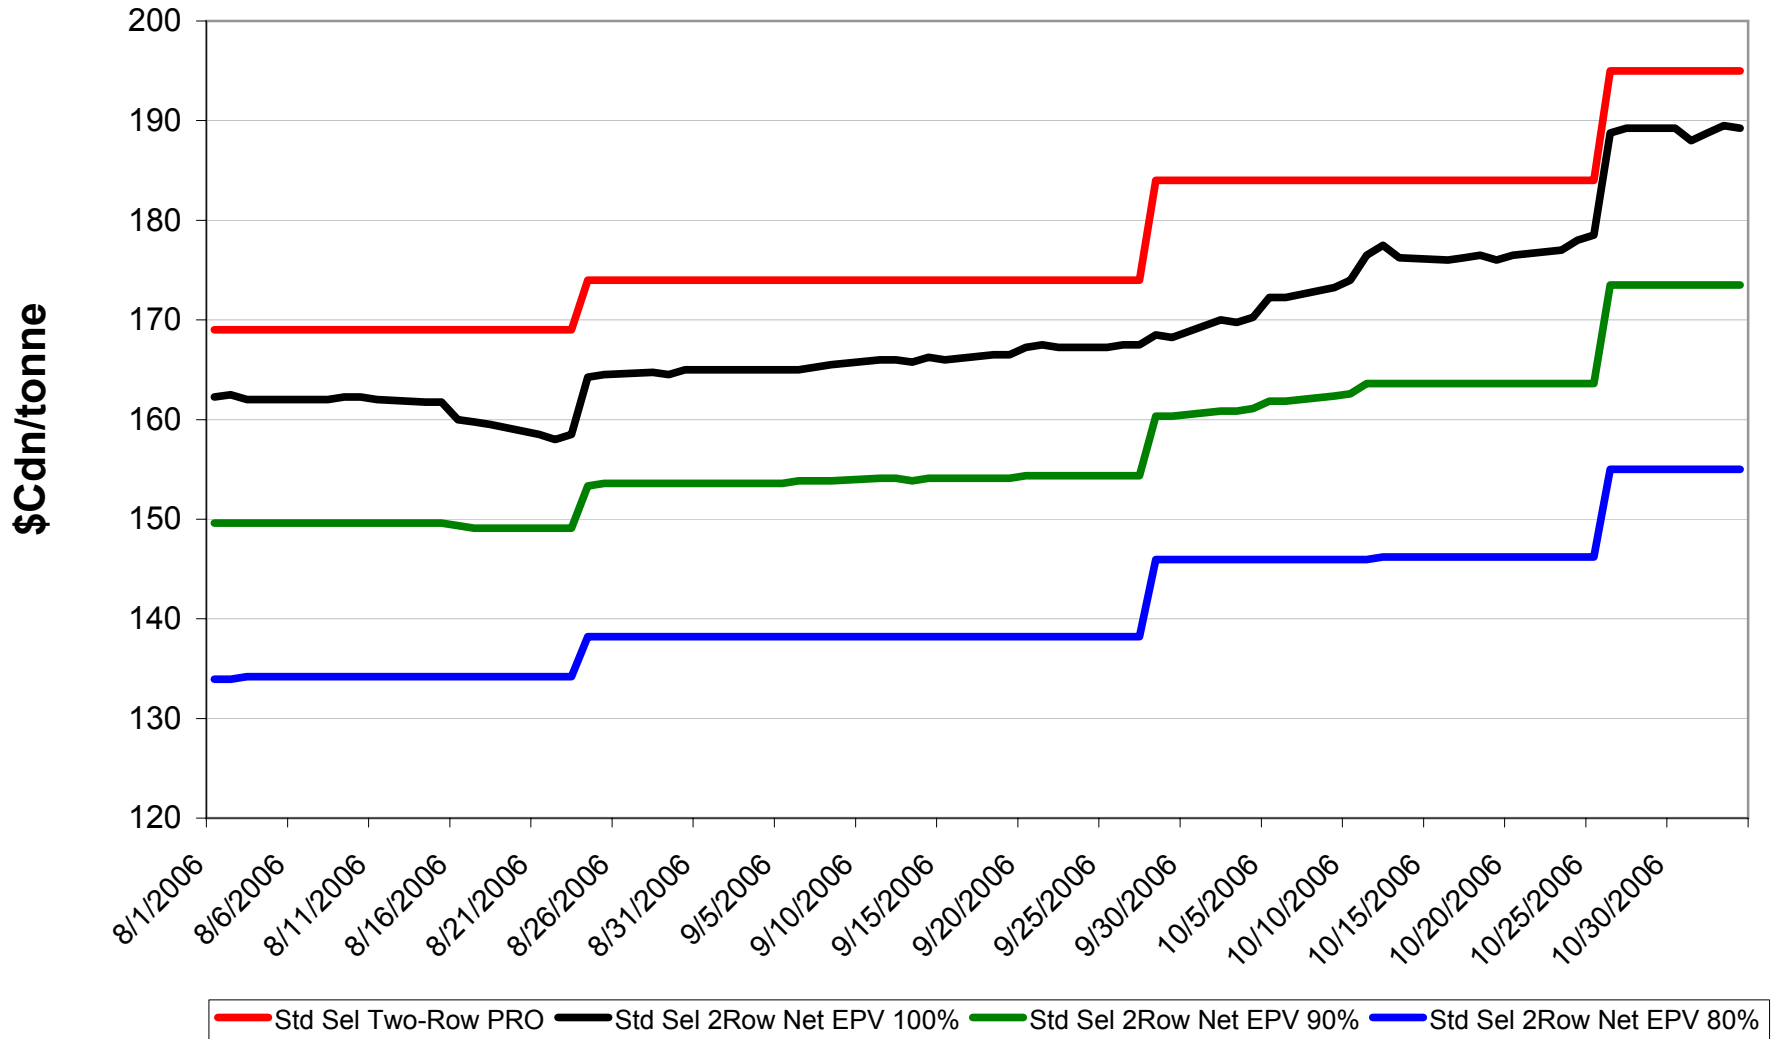

Sign up period: Aug. 01, 2006 to July 31, 2007

2006/07 1 CWRW Net EPVs

Sign up period: Aug. 01, 2006 to July 31, 2007

2006/07 1 CWSWS Net EPVs

Sign up period: Aug. 01, 2006 to July 31, 2007

2006/07 1 CWAD 13.0 Net EPVs

Sign up period: Aug. 1, 2006 to July 31, 2007

2006/07 1 CW Barley Net EPVs - Pool A

Sign up period: Aug. 01, 2006 to January 31, 2007

2006/07 Std Select Two-Row Net EPVs

Sign up period: Aug. 01, 2006 to July 31, 2007

2006/07 Std Select Six-Row Net EPVs

Sign up period: Aug. 01, 2006 to July 31, 2007