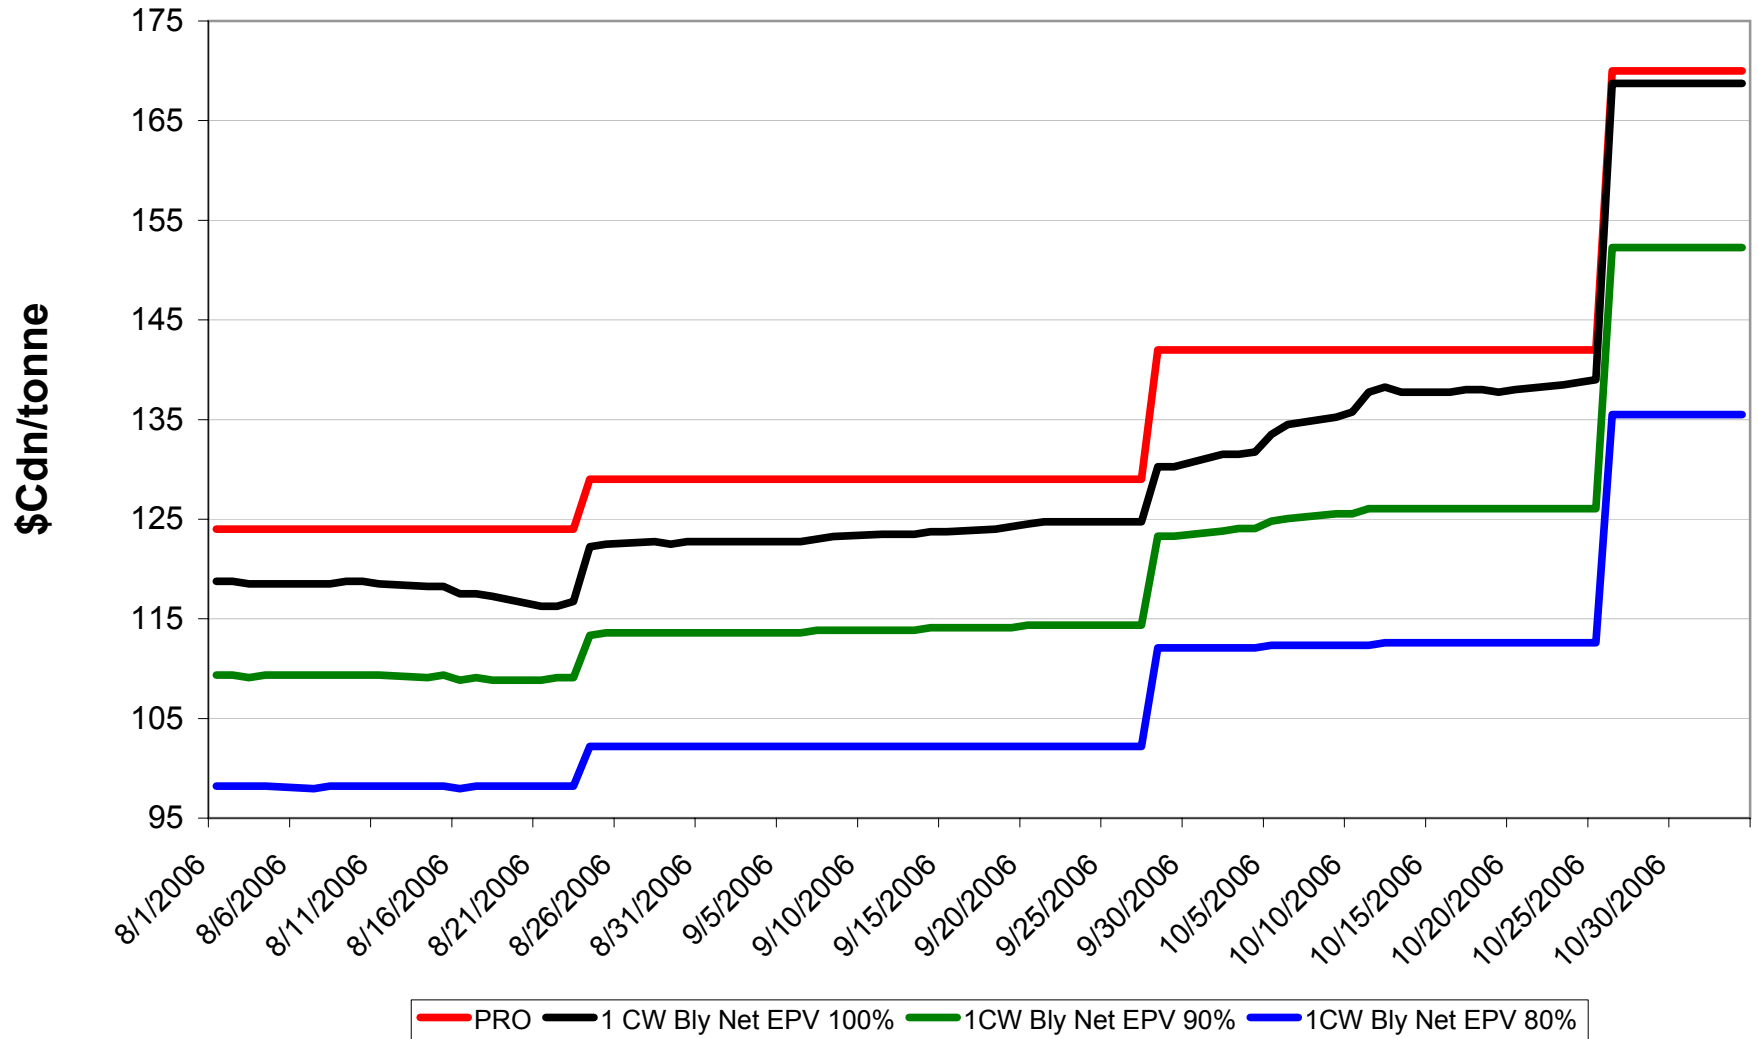

Sign up period: Aug. 1, 2006 to July 31, 2007

2006/07 1 CWES Net EPVs

Sign up period: Aug. 01, 2006 to July 31, 2007

2006/07 1 CPSR Net EPVs

Sign up period: Aug. 01, 2006 to July 31, 2007

2006/07 1 CPSW Net EPVs

Sign up period: Aug. 01, 2006 to July 31, 2007

2006/07 1 CWRW Net EPVs

Sign up period: Aug. 01, 2006 to July 31, 2007

2006/07 1 CWSWS Net EPVs

Sign up period: Aug. 01, 2006 to July 31, 2007

2006/07 1 CWAD 13.0 Net EPVs

Sign up period: Aug. 1, 2006 to July 31, 2007

2006/07 1 CW Barley Net EPVs - Pool A

Sign up period: Aug. 01, 2006 to January 31, 2007

2006/07 Std Select Two-Row Net EPVs

Sign up period: Aug. 01, 2006 to July 31, 2007

2006/07 Std Select Six-Row Net EPVs

Sign up period: Aug. 01, 2006 to July 31, 2007