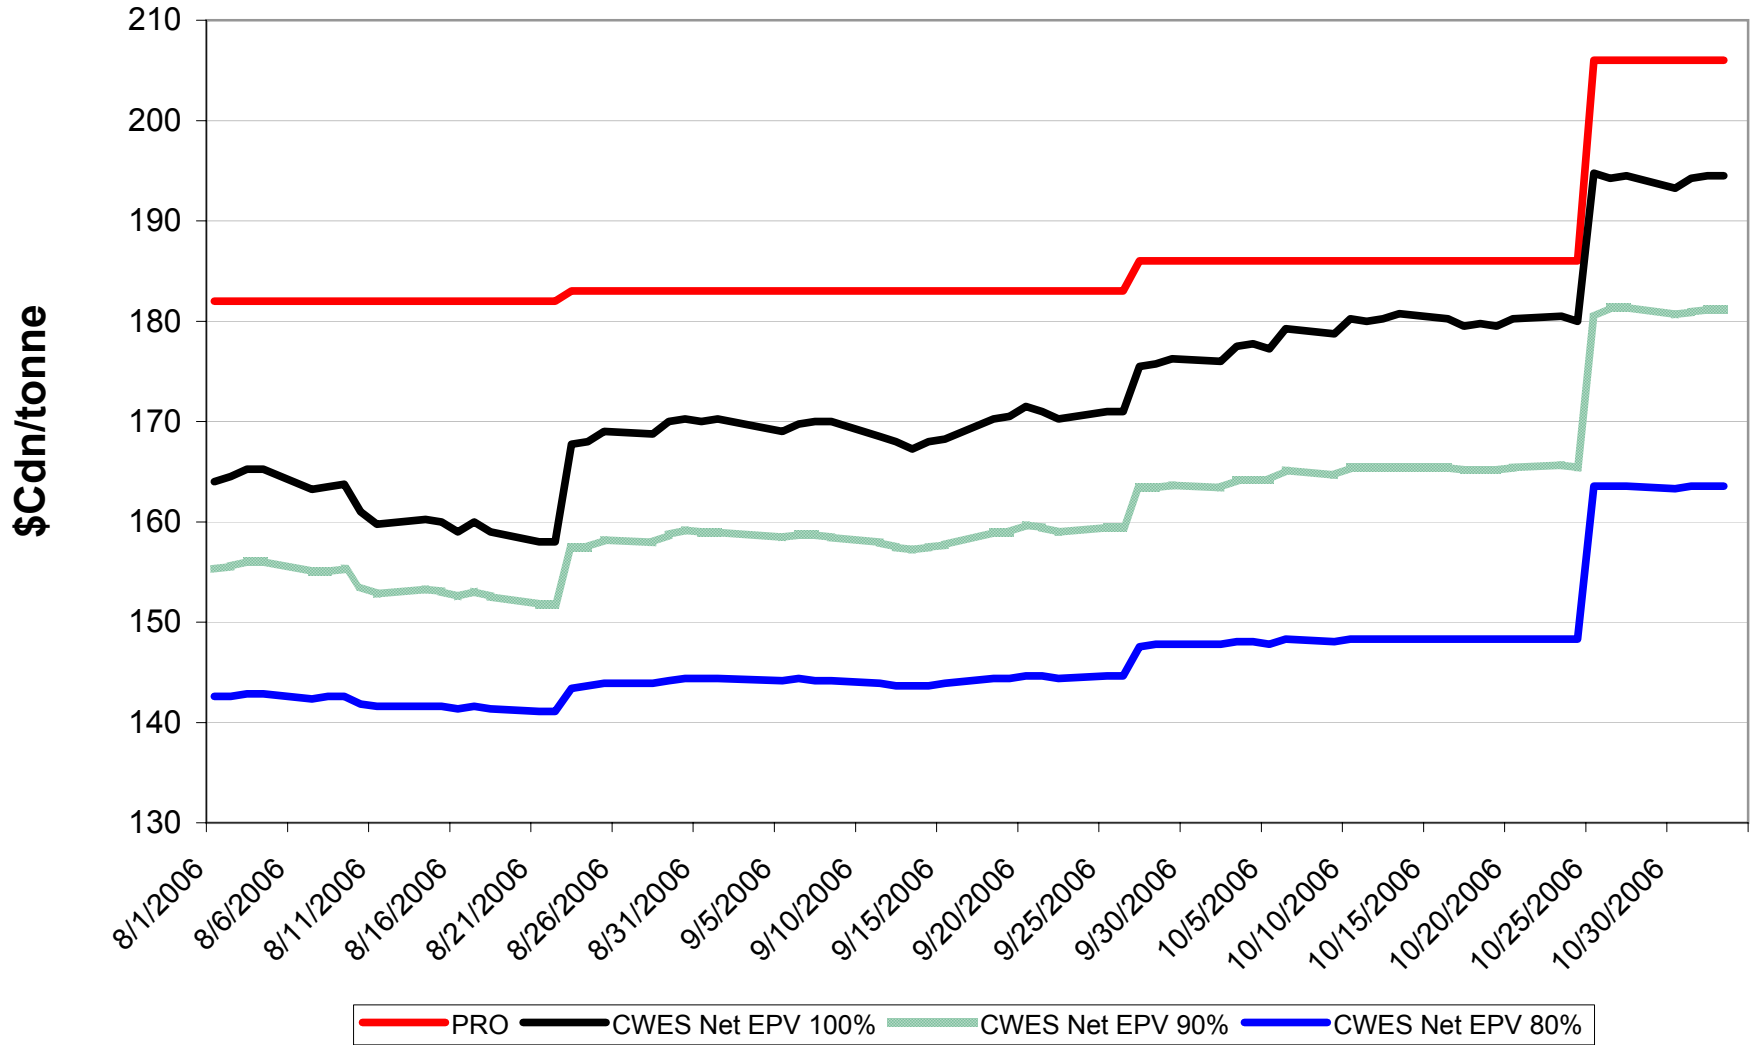

2006/07 1 CW Barley EPV Discounts - Pool A

Sign up period: Aug. 1, 2006 to January 31, 2007

2006/07 Selected Barley EPV Discounts

Sign up period: Aug. 1, 2006 to July 31, 2007

2006/07 1 CWRS 13.5 & 1 CWHWS 13.5 Net EPVs

Sign up period: Aug. 1, 2006 to July 31, 2007

2006/07 1 CWES Net EPVs

Sign up period: Aug. 01, 2006 to July 31, 2007

2006/07 1 CPSR Net EPVs

Sign up period: Aug. 01, 2006 to July 31, 2007

2006/07 1 CPSW Net EPVs

Sign up period: Aug. 01, 2006 to July 31, 2007

2006/07 1 CWRW Net EPVs

Sign up period: Aug. 01, 2006 to July 31, 2007

2006/07 1 CWSWS Net EPVs

Sign up period: Aug. 01, 2006 to July 31, 2007

2006/07 1 CWAD 13.0 Net EPVs

Sign up period: Aug. 1, 2006 to July 31, 2007

2006/07 1 CW Barley Net EPVs - Pool A

Sign up period: Aug. 01, 2006 to January 31, 2007

2006/07 Std Select Two-Row Net EPVs

Sign up period: Aug. 01, 2006 to July 31, 2007