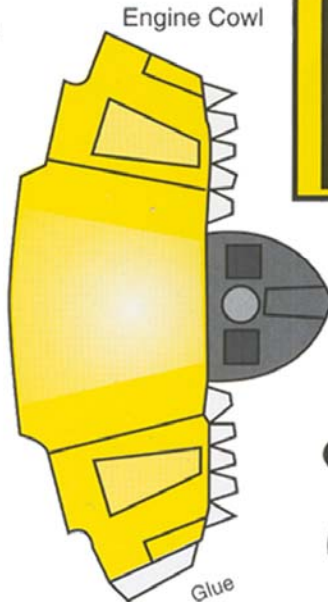

Landing Gear

C-FTGE

Propeller

Glue to fuselage

Fold and glue to top wing

Wing Strut

Tail Wheel

Wheels

Rear Window

Windshield

Cockpit Top

glue

Fuselage

Air Cadets

Air Cadets

TGE

C-F

Glue

Glue Rudder Here

Glue Engine Cowl Here

Glue Wings Here

Fold

Wing Strut

Top left Wing

Glue Cockpit

Top Right Wing

Glue Cockpit

Engine Cowl

Glue