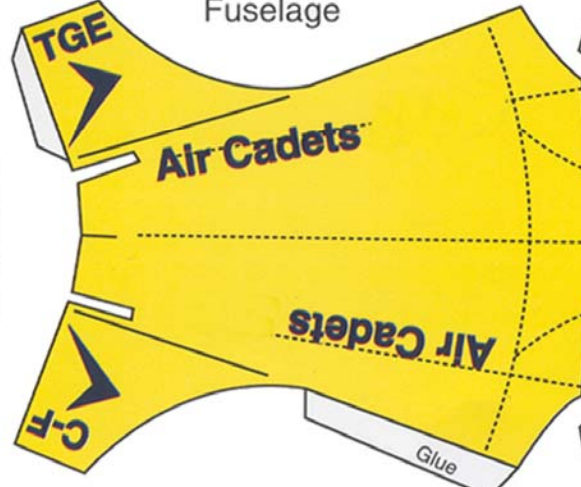

Royal Canadian Air Cadets

<http://www.cadets.net/praircad>

For further information contact:

Tail assembly

Tail assembly

Rudder

fold

wing underside

Landing Gear

C-FTGE

Propeller

Glue to fuselage

Fold and glue to top wing

Wing Strut

Tail Wheel

Wheels

Rear Window

Windshield

Cockpit Top

glue

Fuselage

Air Cadets

Air Cadets

TGE