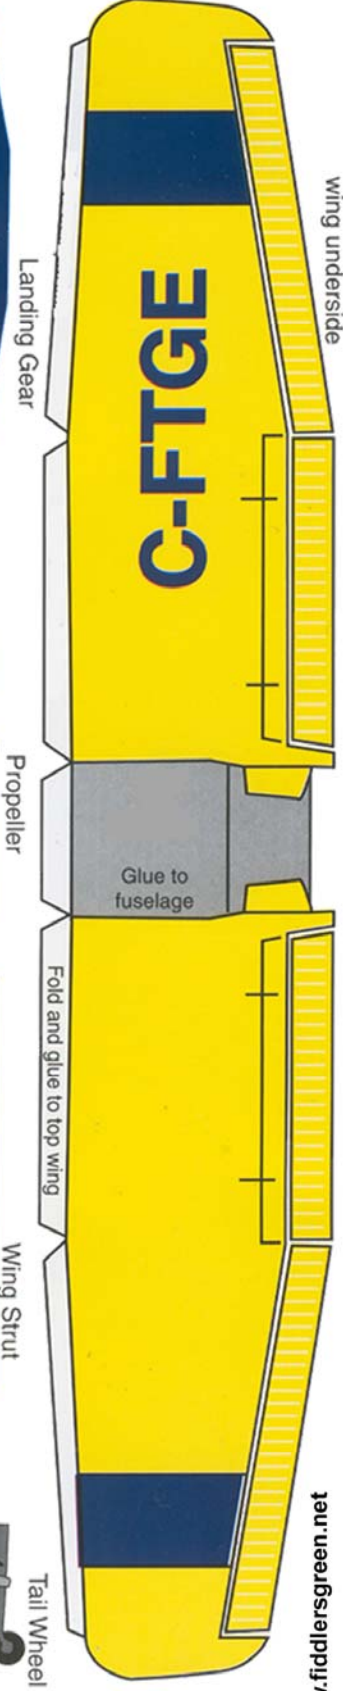

Royal Canadian Air Cadets

<http://www.cadets.net/praircad>

For further information contact:

Tail assembly

Tail assembly

Rudder

fold

wing underside

Landing Gear

C-FTGE

Propeller

Glue to fuselage

Fold and glue to top wing

Wing Strut

Tail Wheel

Wheels