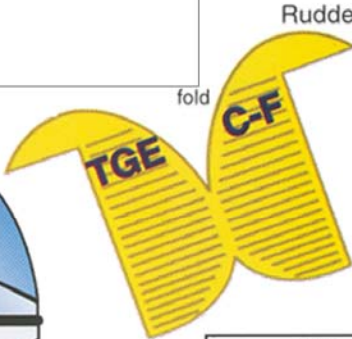

Royal Canadian Air Cadets

<http://www.cadets.net/praircad>

For further information contact:

Tail assembly

Tail assembly

Rudder

fold

wing underside

Landing Gear

C-FTGE

Propeller

Glue to fuselage

Fold and glue to top wing

Wing Strut

Tail Wheel

Wheels