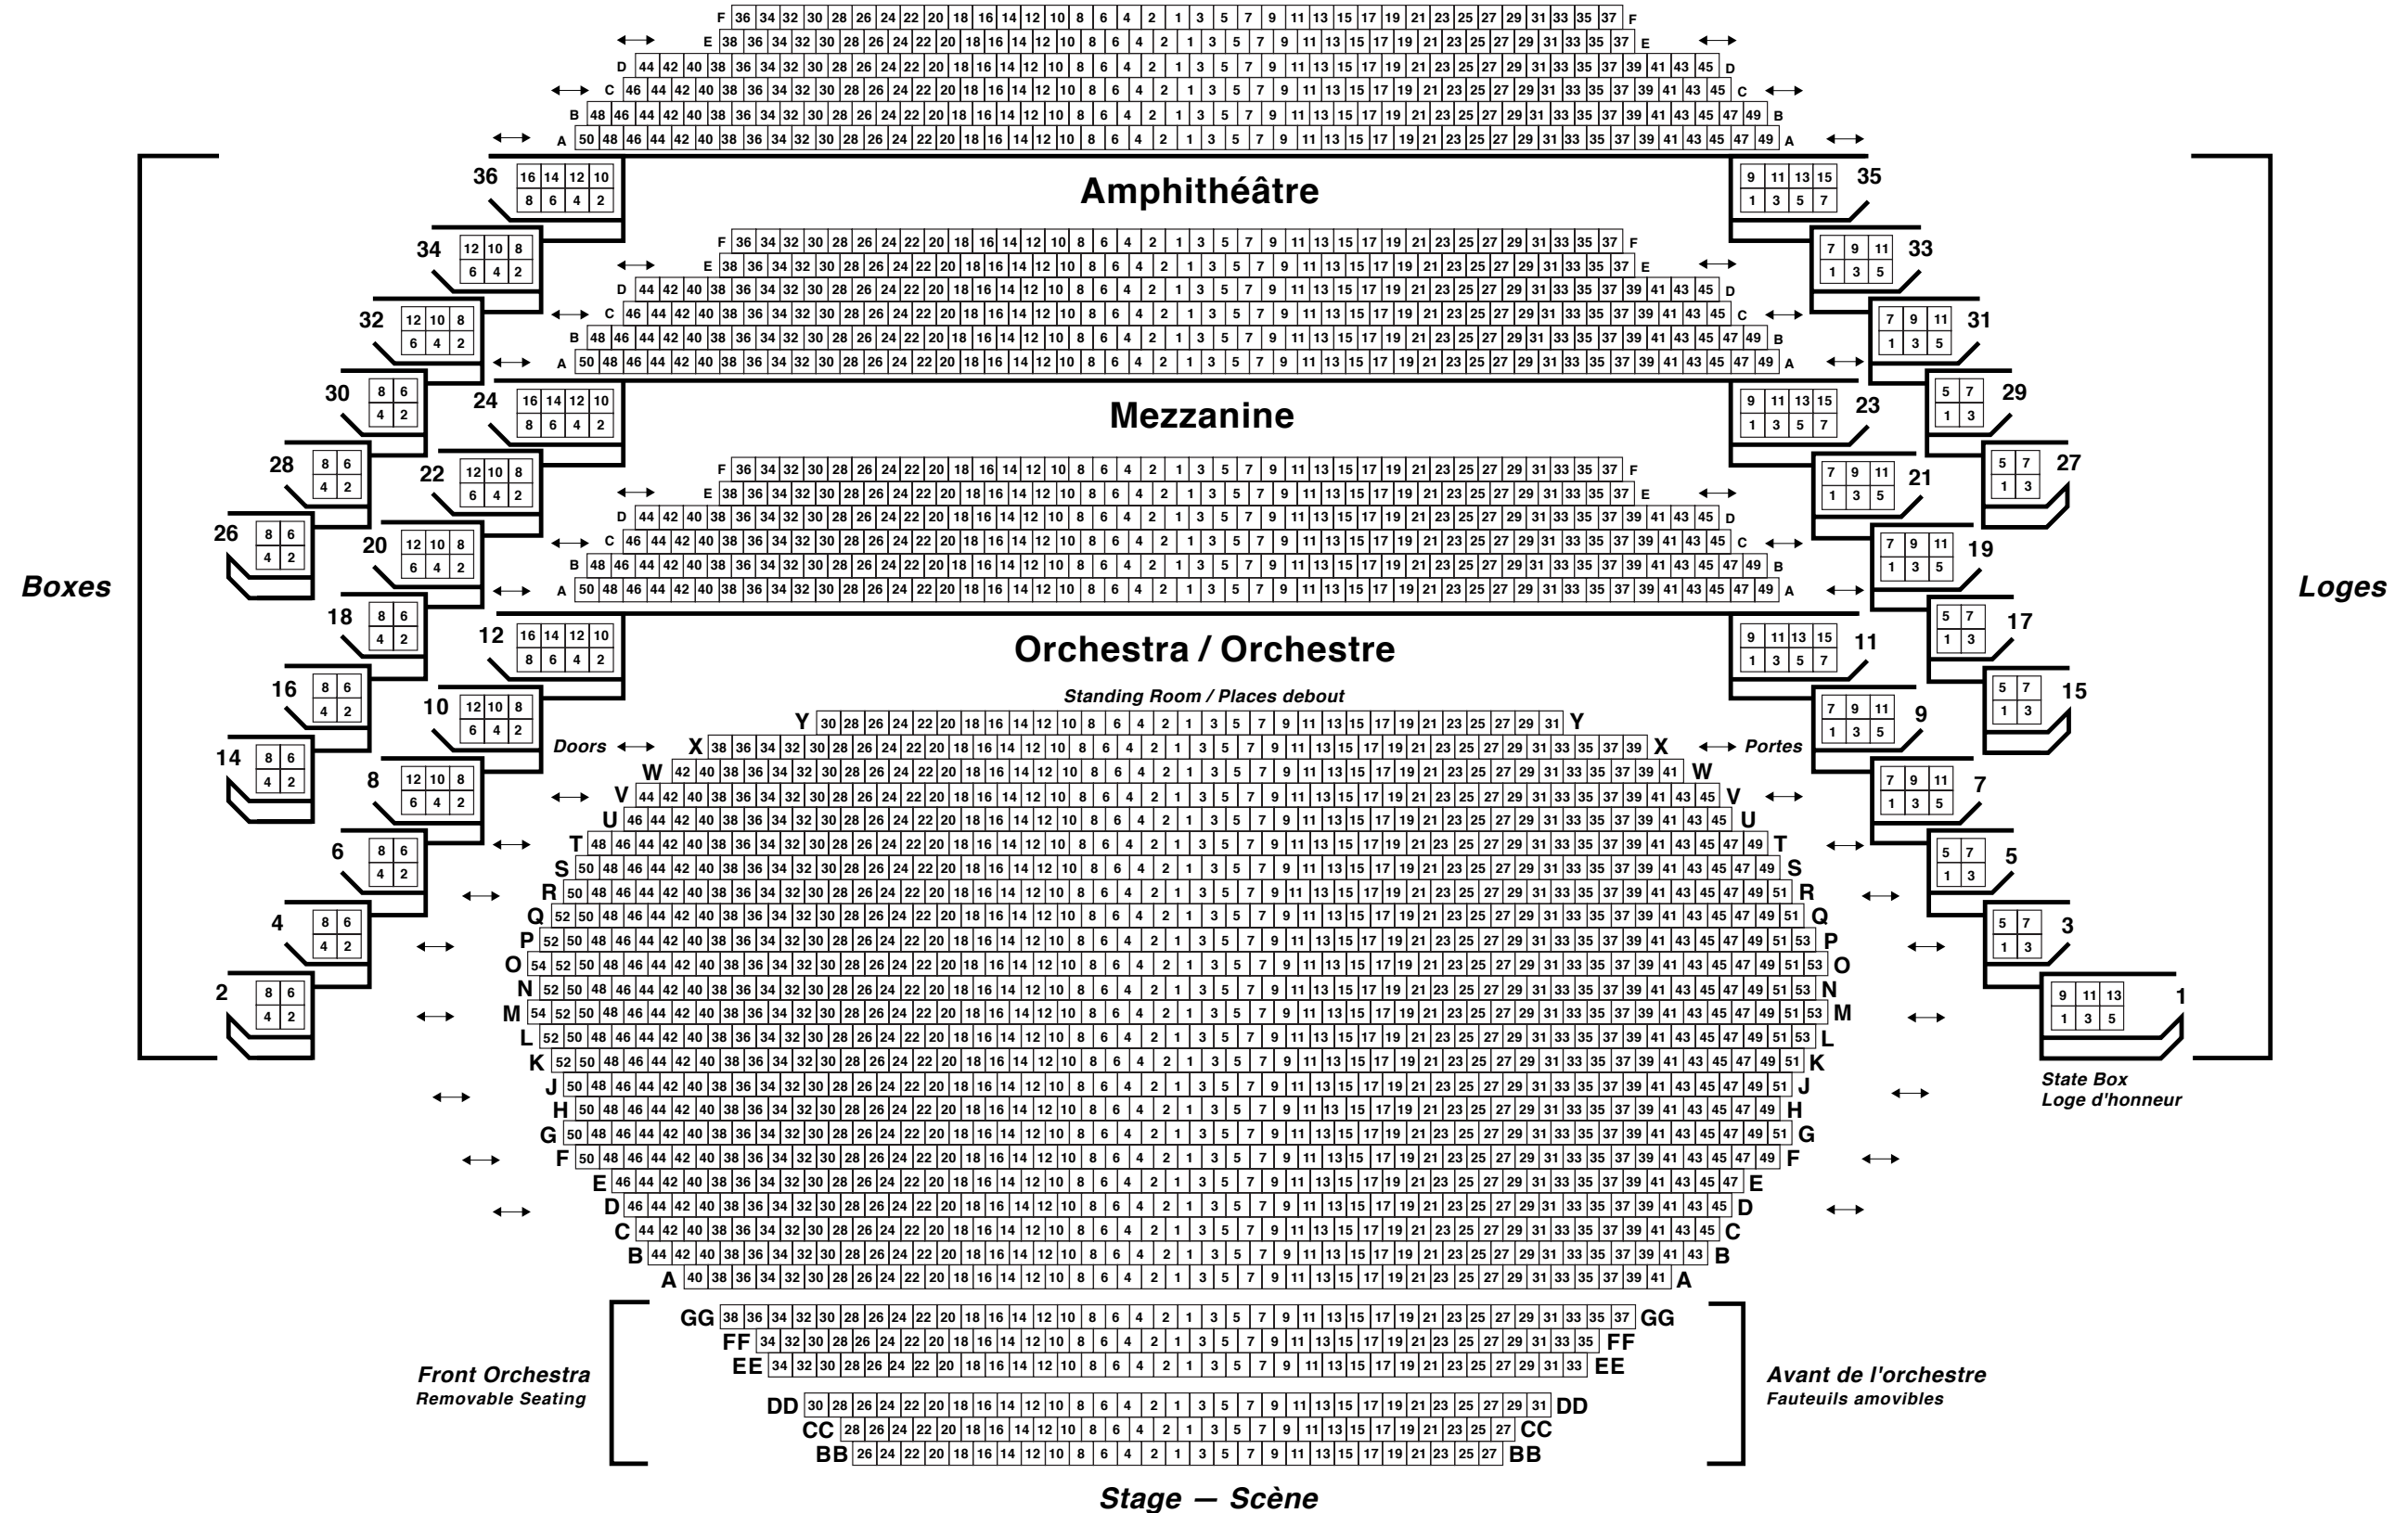

National Arts Centre Southam Hall

Centre national des Arts Salle Southam

Balcony / Balcon

Administration: 947-7000 Capacity: Boxes 186, Front Orchestra 193, Orchestra 1149, Mezzanine 265, Amphitheatre 265, Balcony 265
 Administration : 947-7000 Capacité : Loges 186, Avant de l'orchestre 193, Orchestre 1149, Mezzanine 265, Amphithéâtre 265, Balcon 265