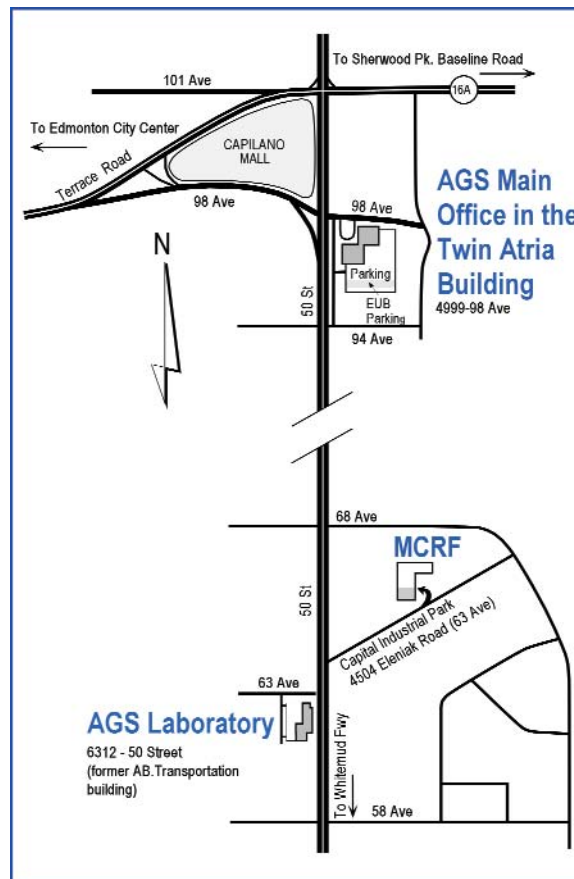

Contact Information

Alberta Energy and Utilities Board
Alberta Geological Survey
4th Floor, Twin Atria Building
4999 - 98th Avenue
Edmonton, Alberta
Canada T6B 2X3
Phone: (780) 422-1927
Fax: (780) 422-1459
Web: <www.ag.s.gov.ab.ca>

Information Sales	Library
Phone: (780) 422-3767	Phone: (780) 427-4663
Fax: (780) 422-1918	Fax: (780) 422-1918

Alberta Energy and Utilities Board

Alberta Geological Survey