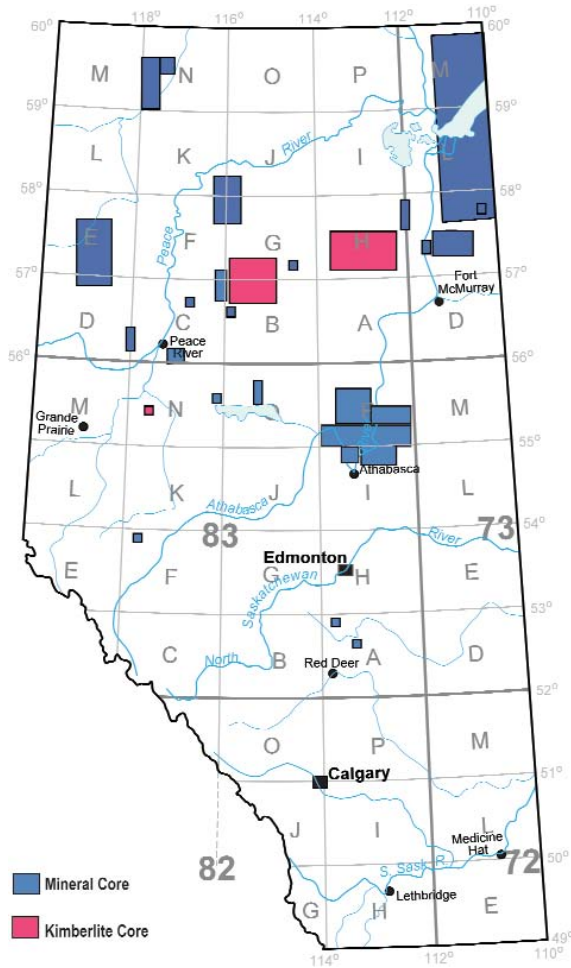

## Areas for Which There Are Mineral Core Samples at the MCRF (as of March 2002)

For more information on the Mineral Assessment Reports or the Mineral Core, contact

**Tim Berezniuk**, Alberta Geological Survey  
 Phone: (780) 427-3791  
 Fax: (780) 422-1459  
 E-mail: <tim.berezniuk@gov.ab.ca>

For an appointment to log, view, or sample the mineral core or rock samples at MCRF, contact

**Rob Natyshen**, Alberta Geological Survey  
 Phone: (780) 466-1779  
 Fax: (780) 422-0347  
 E-mail: <rob.natyshen@gov.ab.ca>