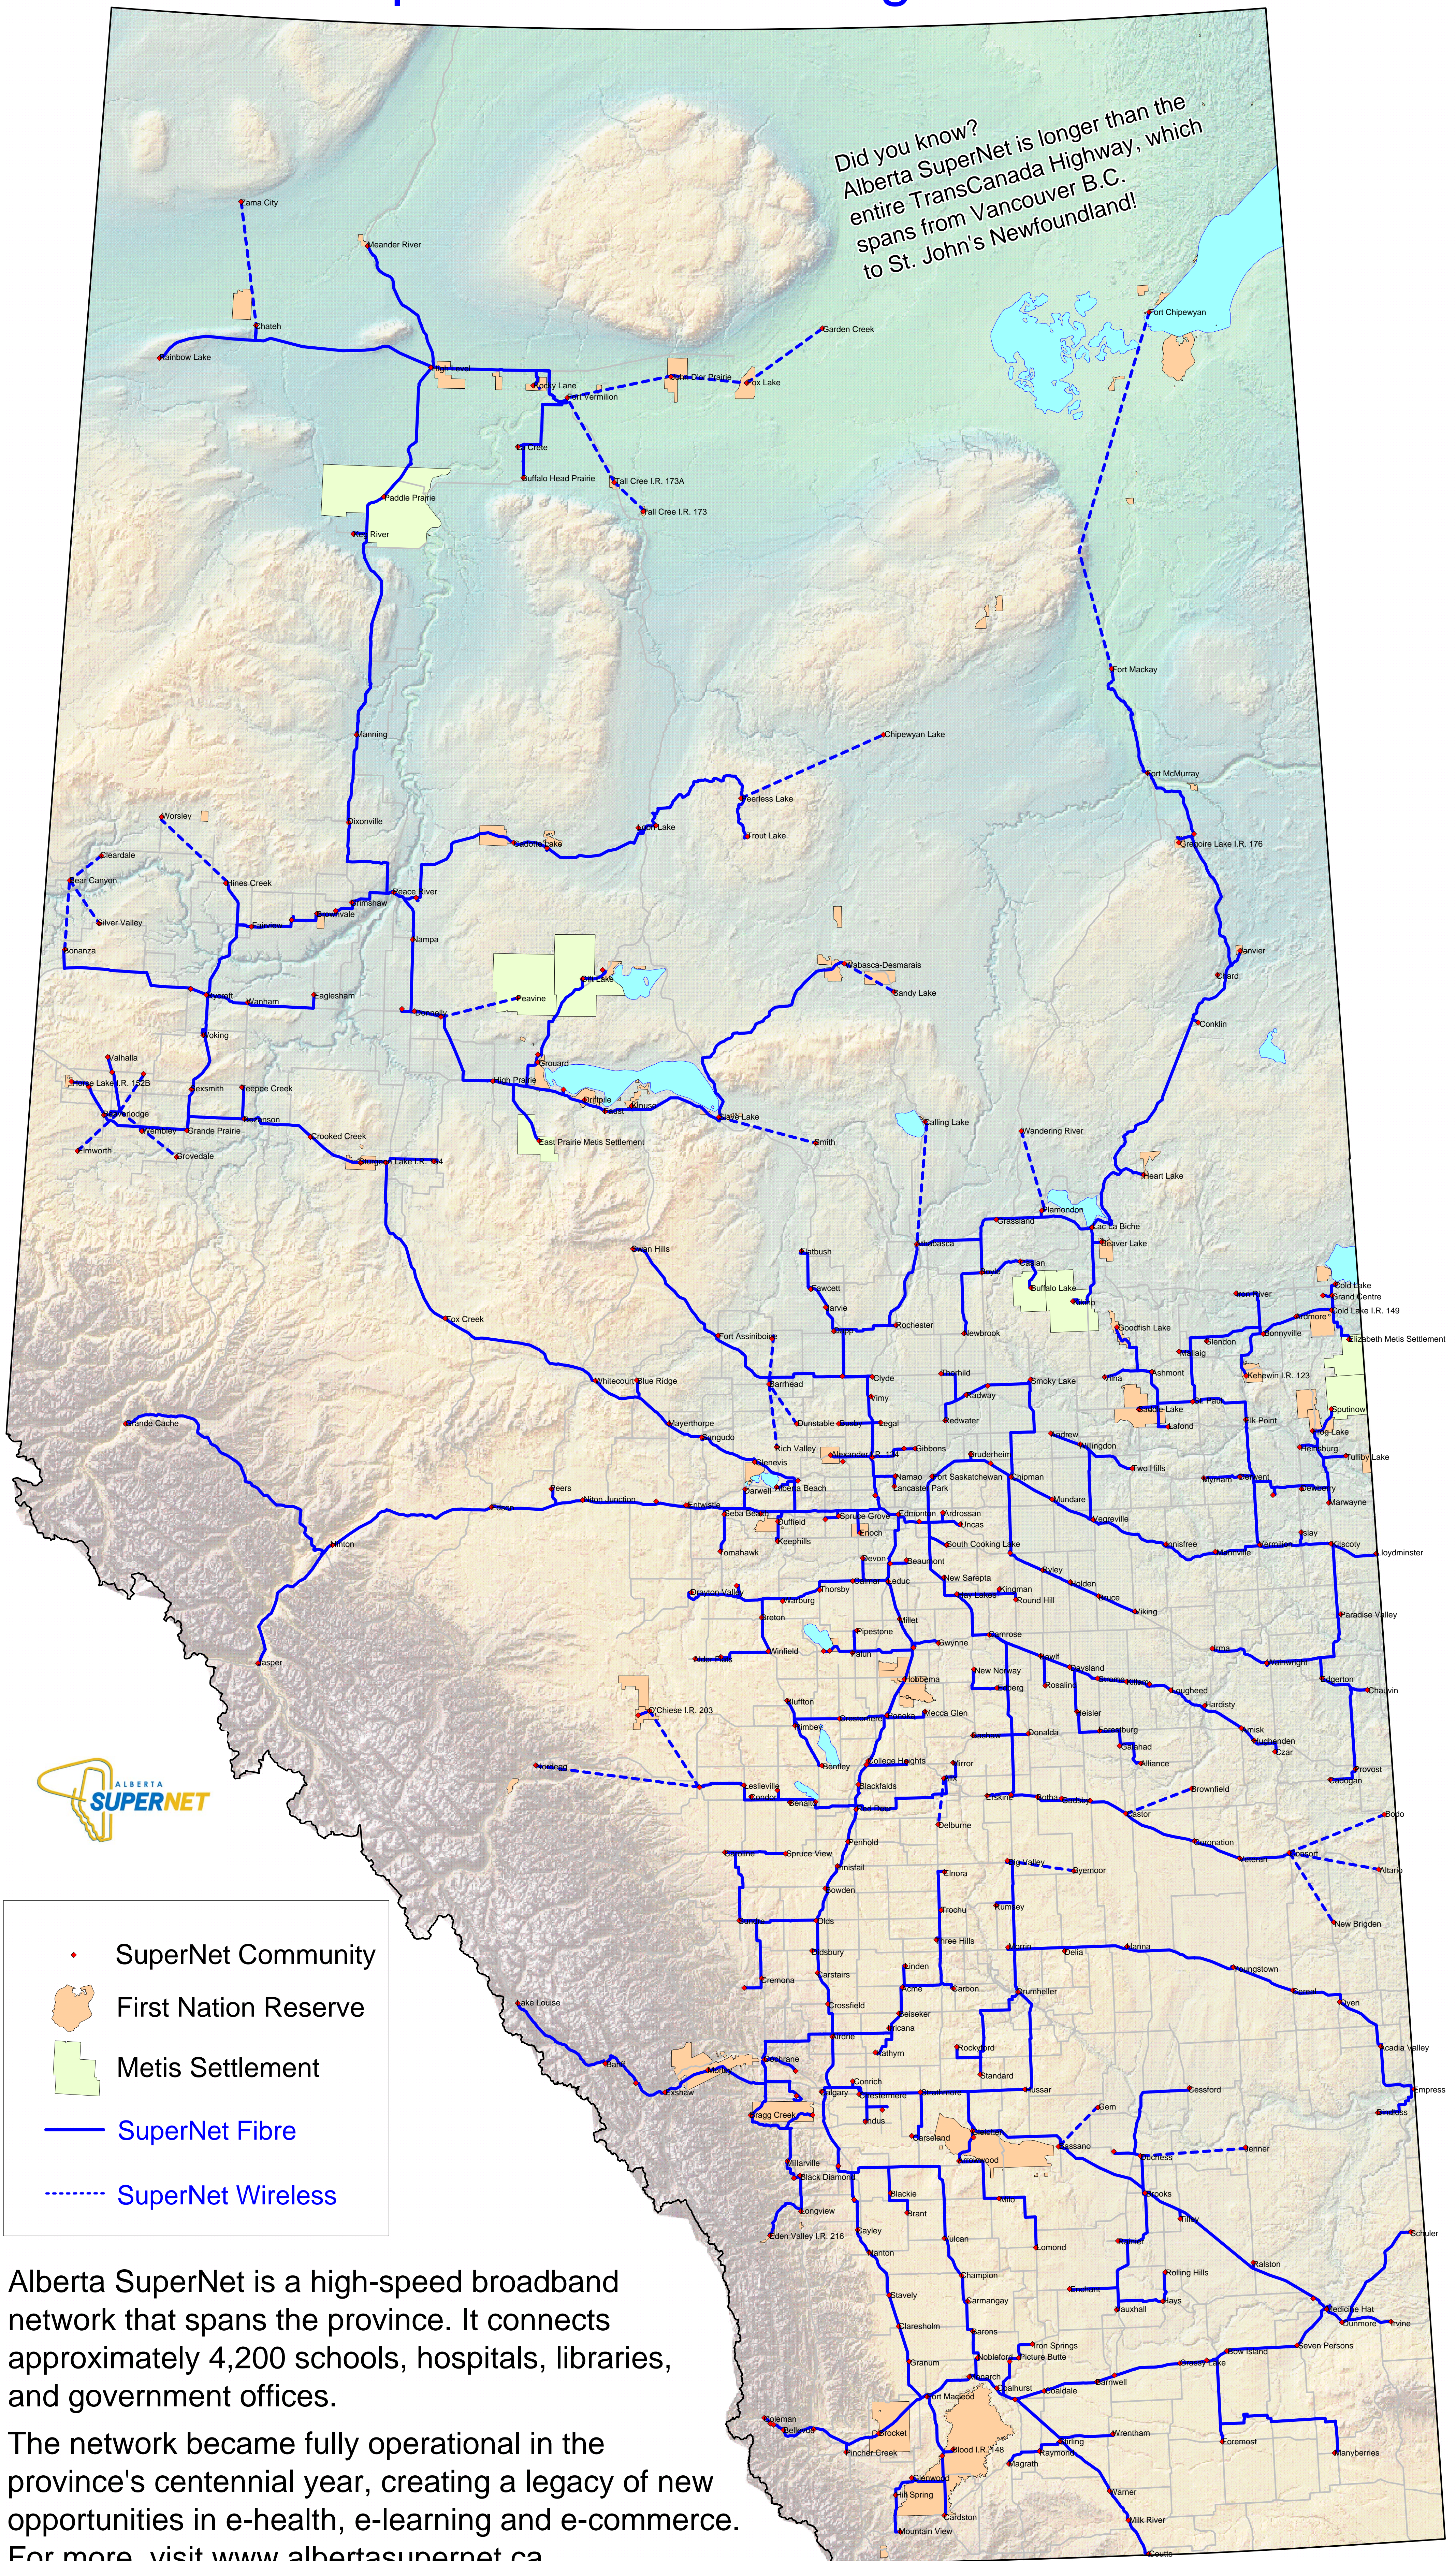

Alberta SuperNet - it's working for Albertans!

Did you know?
Alberta SuperNet is longer than the
entire TransCanada Highway, which
spans from Vancouver B.C.
to St. John's Newfoundland!

- SuperNet Community
- First Nation Reserve
- Metis Settlement
- SuperNet Fibre
- - - - SuperNet Wireless

Alberta SuperNet is a high-speed broadband network that spans the province. It connects approximately 4,200 schools, hospitals, libraries, and government offices.

The network became fully operational in the province's centennial year, creating a legacy of new opportunities in e-health, e-learning and e-commerce. For more, visit www.albertasupernet.ca