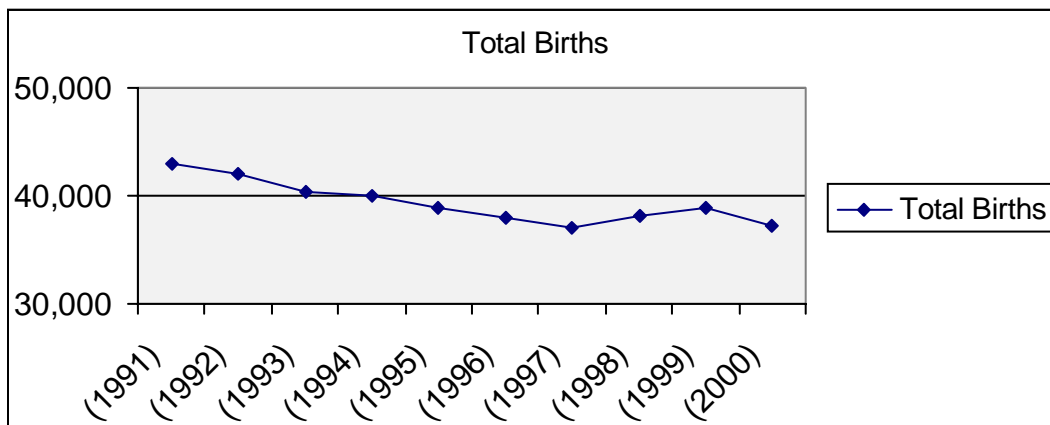

Table 9

Alberta Births - Ten Year Comparison

Year	Total
(1991)	42,895
(1992)	42,123
(1993)	40,366
(1994)	39,941
(1995)	38,973
(1996)	37,920
(1997)	37,037
(1998)	38,117
(1999)	38,815
(2000)	37,155

Table 10

Average Gestation Age / Birth Weight

Year	Average Birth Weight (Grams)	Average Gestation Age (Weeks)	Total
(1991)	3,358	39.12	42,895
(1992)	3,366	39.07	42,123
(1993)	3,372	39.16	40,366
(1994)	3,371	39.10	39,941
(1995)	3,360	39.07	38,973
(1996)	3,368	38.99	37,920
(1997)	3,365	39.04	37,037
(1998)	3,375	39.01	38,117
(1999)	3,386	38.99	38,314
(2000)	3,384	38.92	37,155