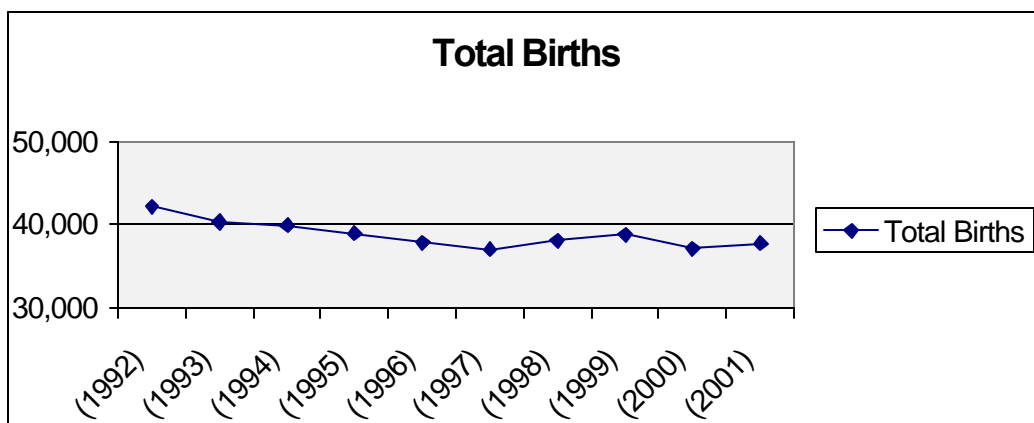

Table 9

Alberta Births - Ten Year Comparison

Year	Total
(1992)	42,123
(1993)	40,366
(1994)	39,941
(1995)	38,973
(1996)	37,920
(1997)	37,037
(1998)	38,117
(1999)	38,815
(2000)	37,155
(2001)	37,752

Table 10

Average Gestation Age / Birth Weight

Year	Average Birth Weight (Grams)	Average Gestation Age (Weeks)	Total
(1992)	3,366	39.07	42,123
(1993)	3,372	39.16	40,366
(1994)	3,371	39.10	39,941
(1995)	3,360	39.07	38,973
(1996)	3,368	38.99	37,920
(1997)	3,365	39.04	37,037
(1998)	3,375	39.01	38,117
(1999)	3,386	38.99	38,314
(2000)	3,384	38.92	37,155
(2001)	3,387	38.95	37,752