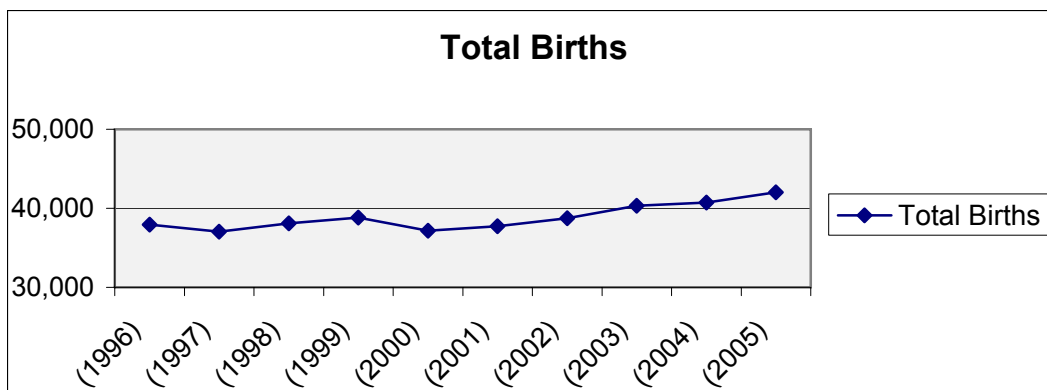

Table 9

Alberta Births - Ten Year Comparison

Year	Total
(1996)	37,920
(1997)	37,037
(1998)	38,117
(1999)	38,815
(2000)	37,155
(2001)	37,752
(2002)	38,750
(2003)	40,337
(2004)	40,742
(2005)	42,019

Table 10