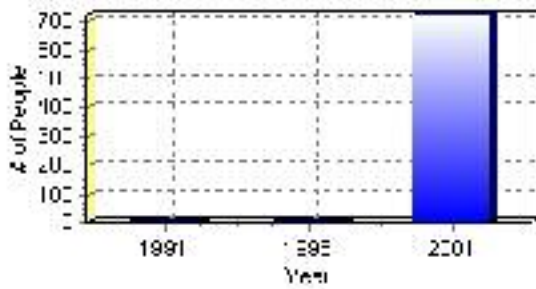

Buffalo Lake Metis Settlement

Population

Total Population

Population 2004*	722
Population 2003*	722
Population 2002*	722
Population 2001**	0
Population 2000*	809
Population 1996**	0
Population 1991**	0
Population % change 1991-1996	0.00%
Population % change 1996-2001	100.00%

* Source: Official Population List, Alberta Municipal Affairs
** Source: Statistics Canada 1991, 1996, & 2001 Census

Total Population 1991-2001

Population by Age and Gender	1996 Male	1996 Female	1996 Total	2001 Male	2001 Female	2001 Total
Age 0 - 4	0	0	0	0	0	0
Age 5 - 14	0	0	0	0	0	0
Age 15 - 19	0	0	0	0	0	0
Age 20 - 24	0	0	0	0	0	0
Age 25 - 34	0	0	0	0	0	0
Age 35 - 44	0	0	0	0	0	0
Age 45 - 54	0	0	0	0	0	0
Age 55 - 64	0	0	0	0	0	0
Age 65 - 74	0	0	0	0	0	0
Age 75 and older	0	0	0	0	0	0
Total All Persons	0	0	0	0	0	0