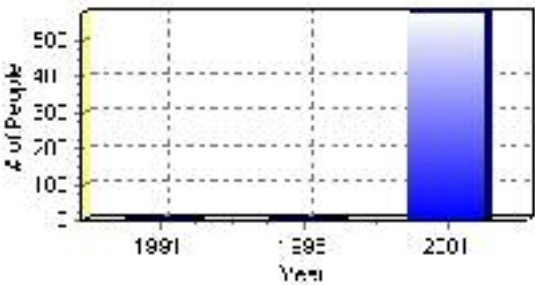

Paddle Prairie Metis Settlement

Population

Total Population

Population 2004*	581
Population 2003*	581
Population 2002*	581
Population 2001**	0
Population 2000*	699
Population 1996**	0
Population 1991**	0
Population % change 1991-1996	0.00%
Population % change 1996-2001	100.00%

* Source: Official Population List, Alberta Municipal Affairs
** Source: Statistics Canada 1991, 1996, & 2001 Census

Total Population 1991-2001