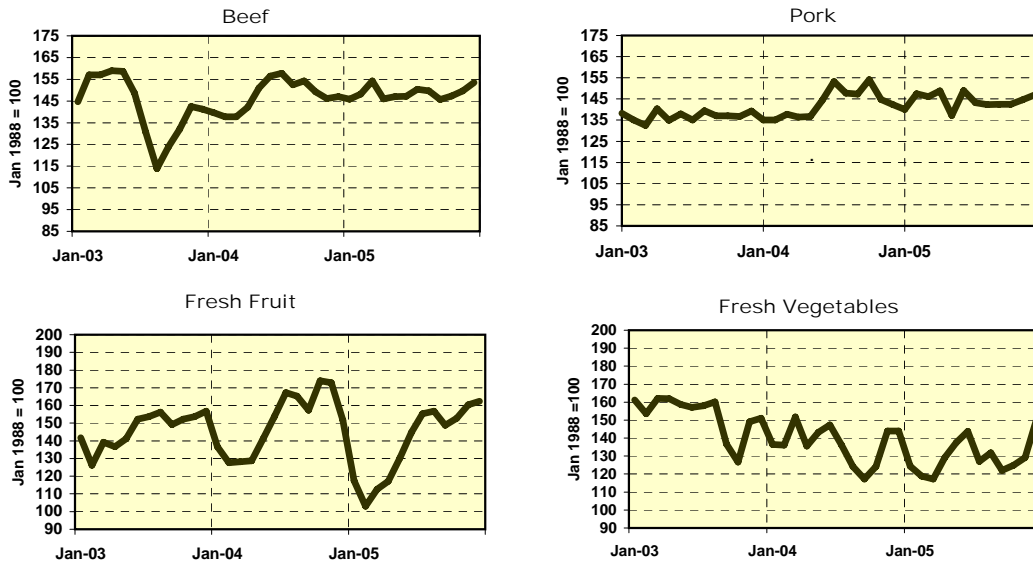

Fig. 15 Edmonton Monthly Retail Food Price Indices (Jan 1988 = 100), 2003-2005

Source: Statistics and Data Development Unit of Alberta Agriculture, Food and Rural Development