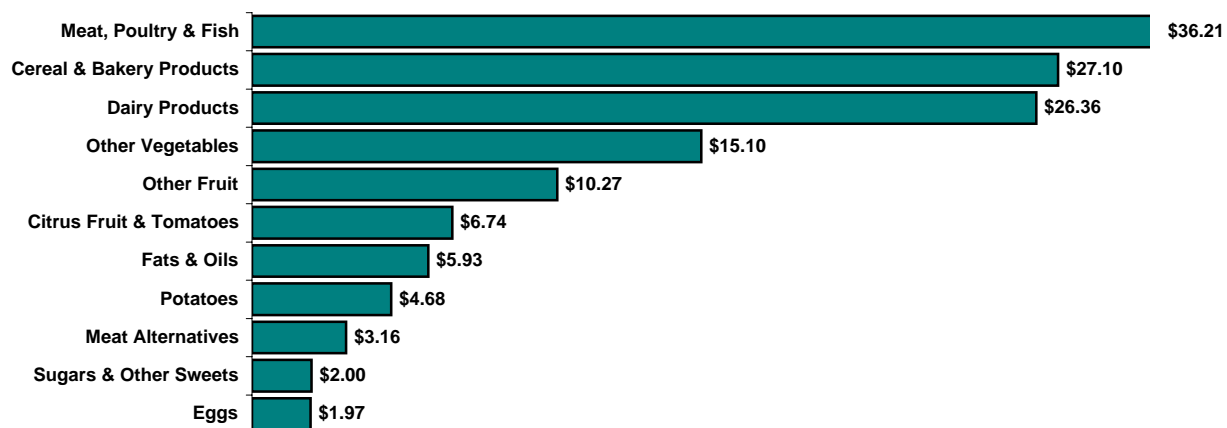

Fig. 16 Edmonton Nutritious Food Basket - Weekly Average Cost for a Family of Four in 2005

Source: Statistics and Data Development Unit of Alberta Agriculture, Food and Rural Development