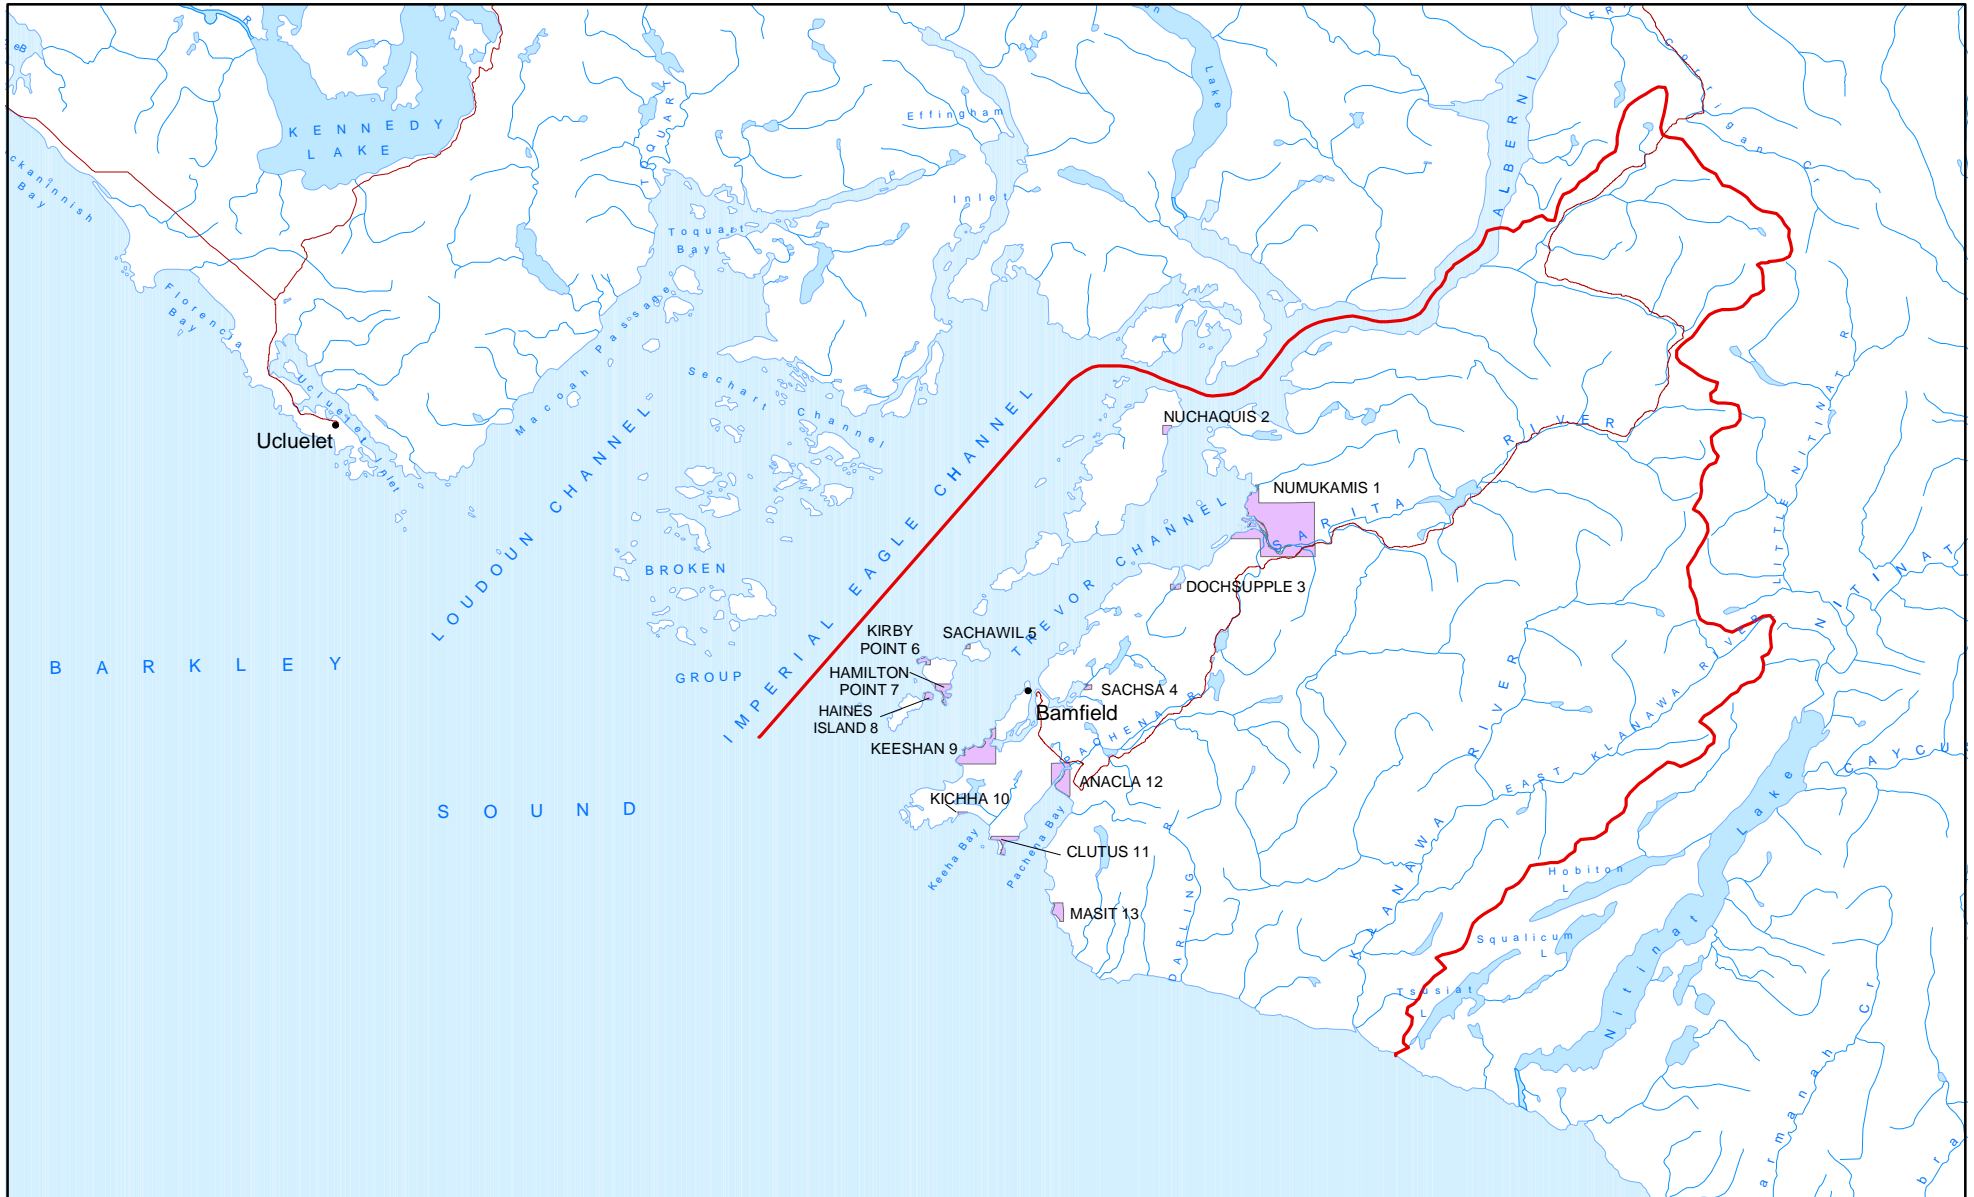

# SUB APPENDIX A1 MAP OF THE MAA-NULTH FIRST NATION AREA - HUU-AY-AHT FIRST NATIONS

**Legend**

- HUU-ay-aht First Nations Area
- Road
- HUU-ay-aht Indian Reserves

Prior to the Final Agreement, the Parties will negotiate and attempt to reach agreement on the precise boundary of the Maa-nulth First Nation Area for the HUU-ay-aht First Nations.

2.5 0 2.5 5

Kilometers

N