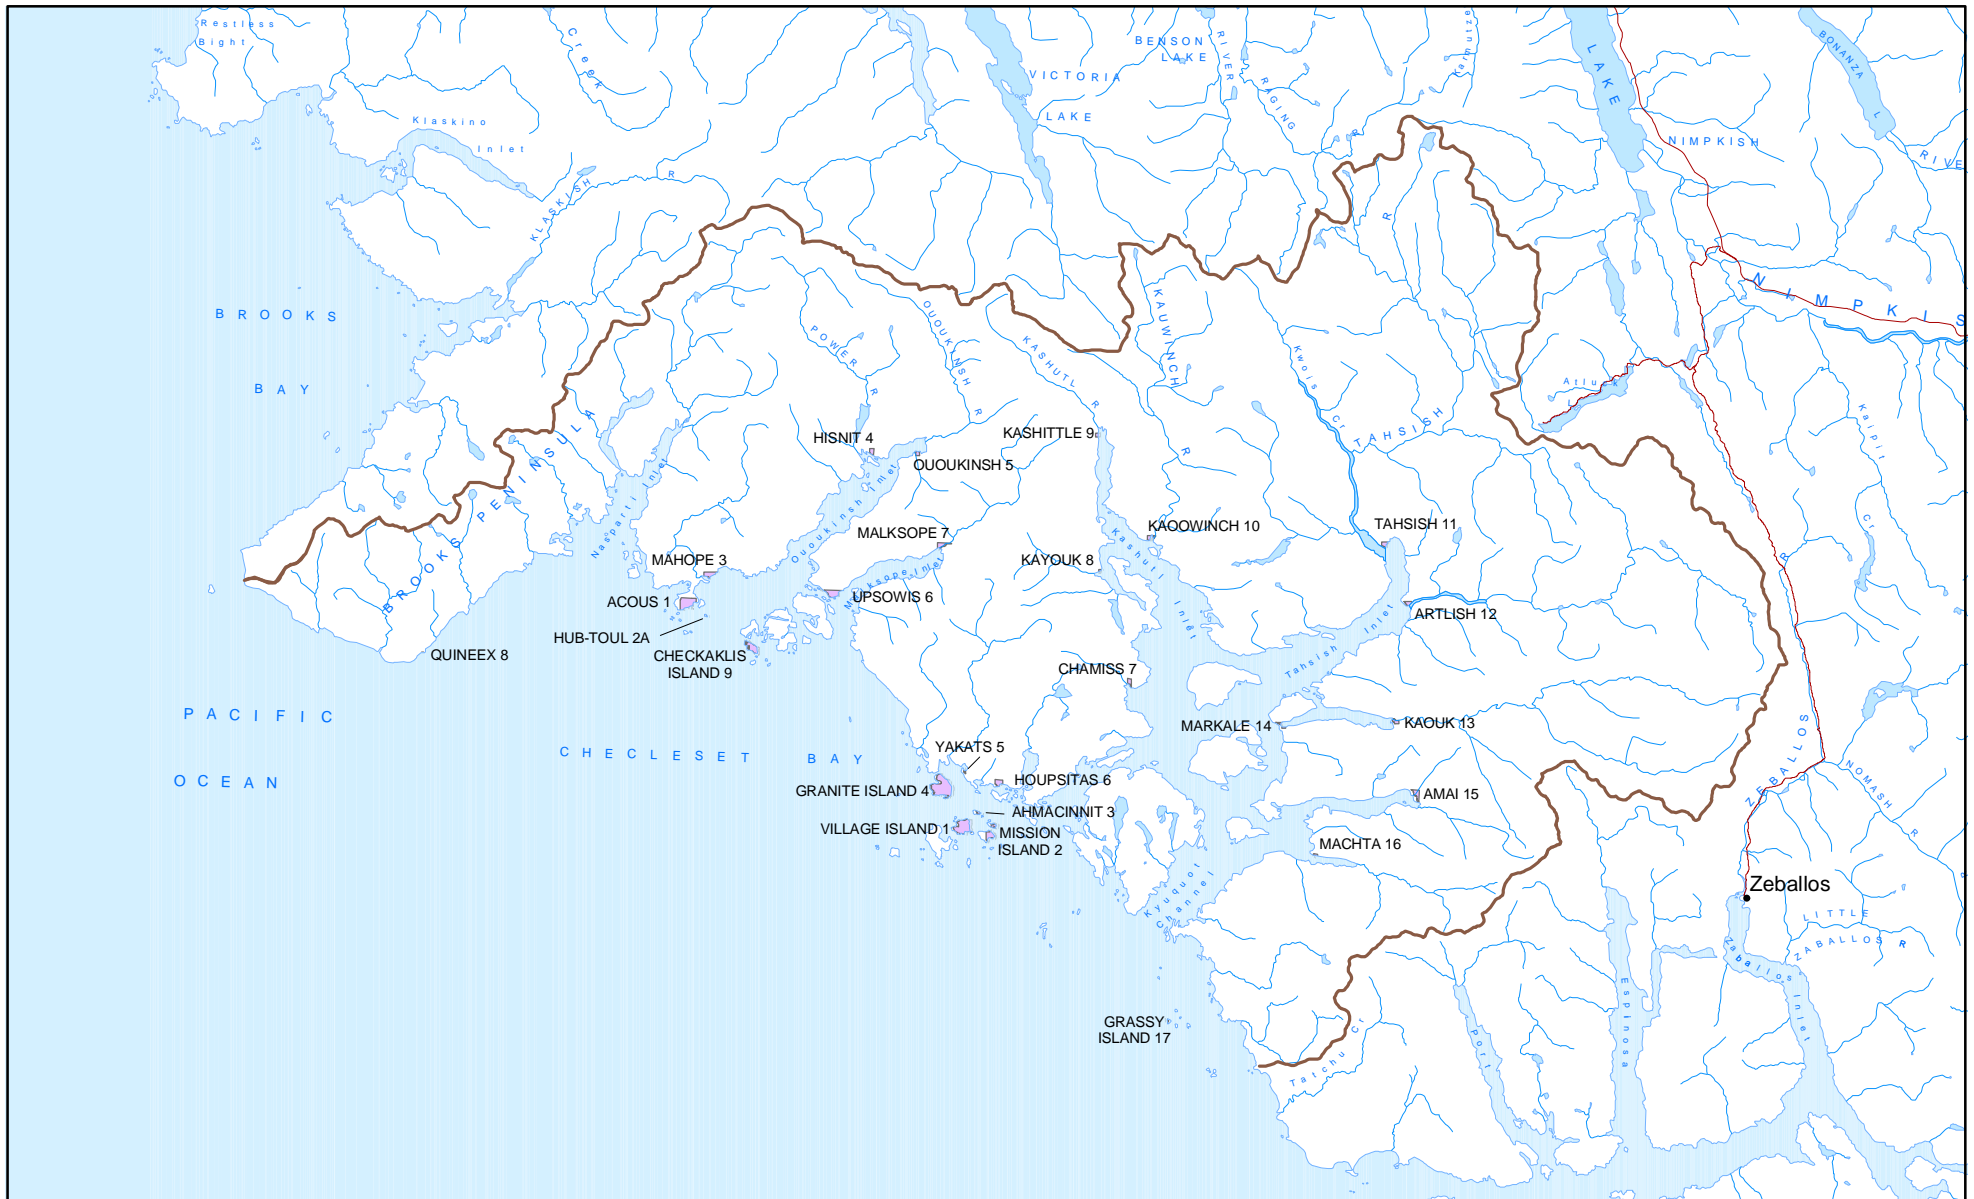

# SUB APPENDIX A2 MAP OF THE MAA-NULTH FIRST NATION AREA - KA:'YU:'K'T'H/CHE:'K'TLES7ET'H' NATION

**Legend**

- Ka:'yu:'k't'h'/Che:k'tles7et'h' Nation Area
- Ka:'yu:'k't'h'/Che:k'tlas7et'h' Indian Reserves
- Road

Prior to the Final Agreement, the Parties will negotiate and attempt to reach agreement on the precise boundary of the Maa-nulth First Nation Area for the Ka:'yu:'k't'h'/Che:k'tles7et'h' Nation.