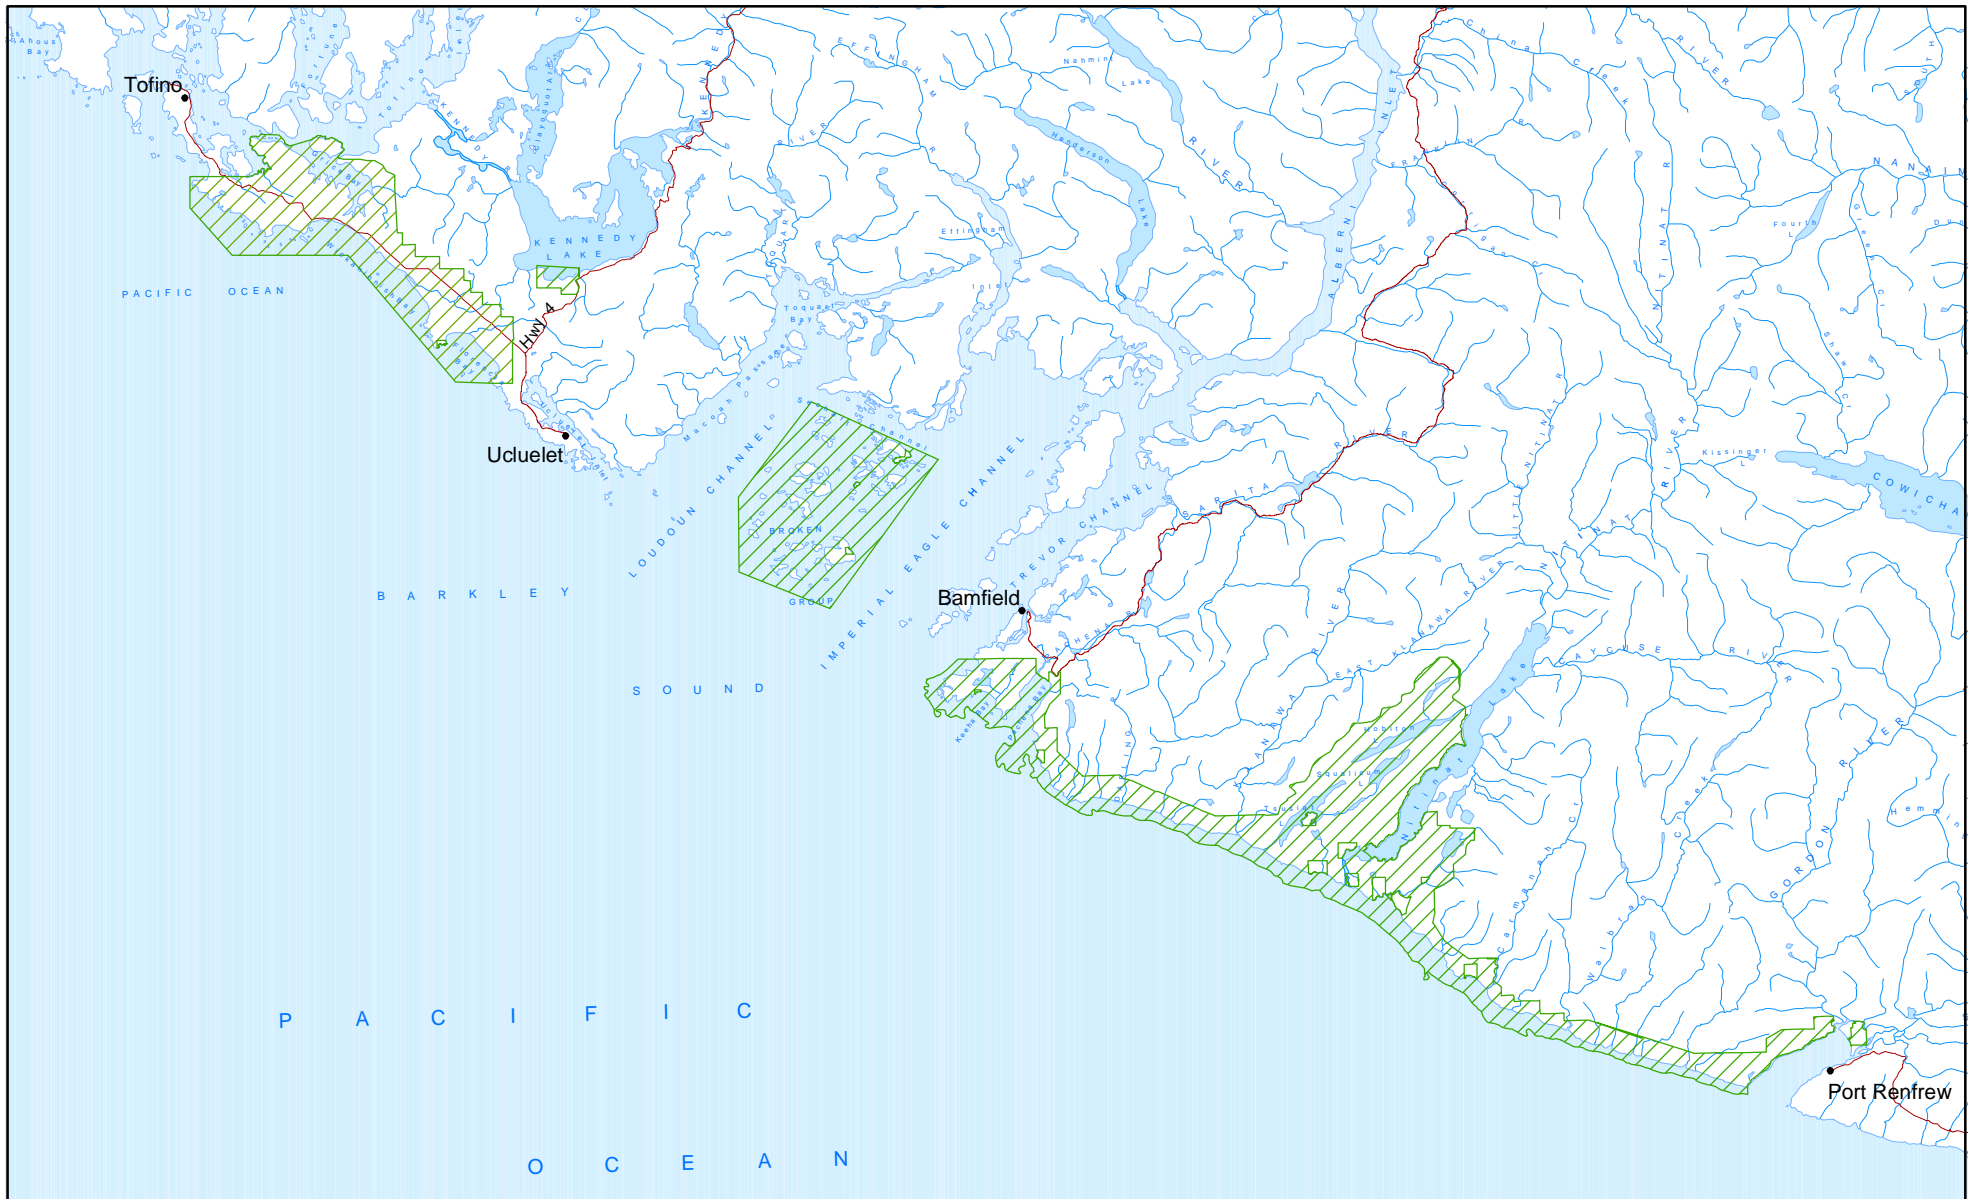

APPENDIX F MAP OF PACIFIC RIM NATIONAL PARK RESERVE

Legend

-  Pacific Rim National Park Reserve
-  Road

5 0 5 10
Kilometers