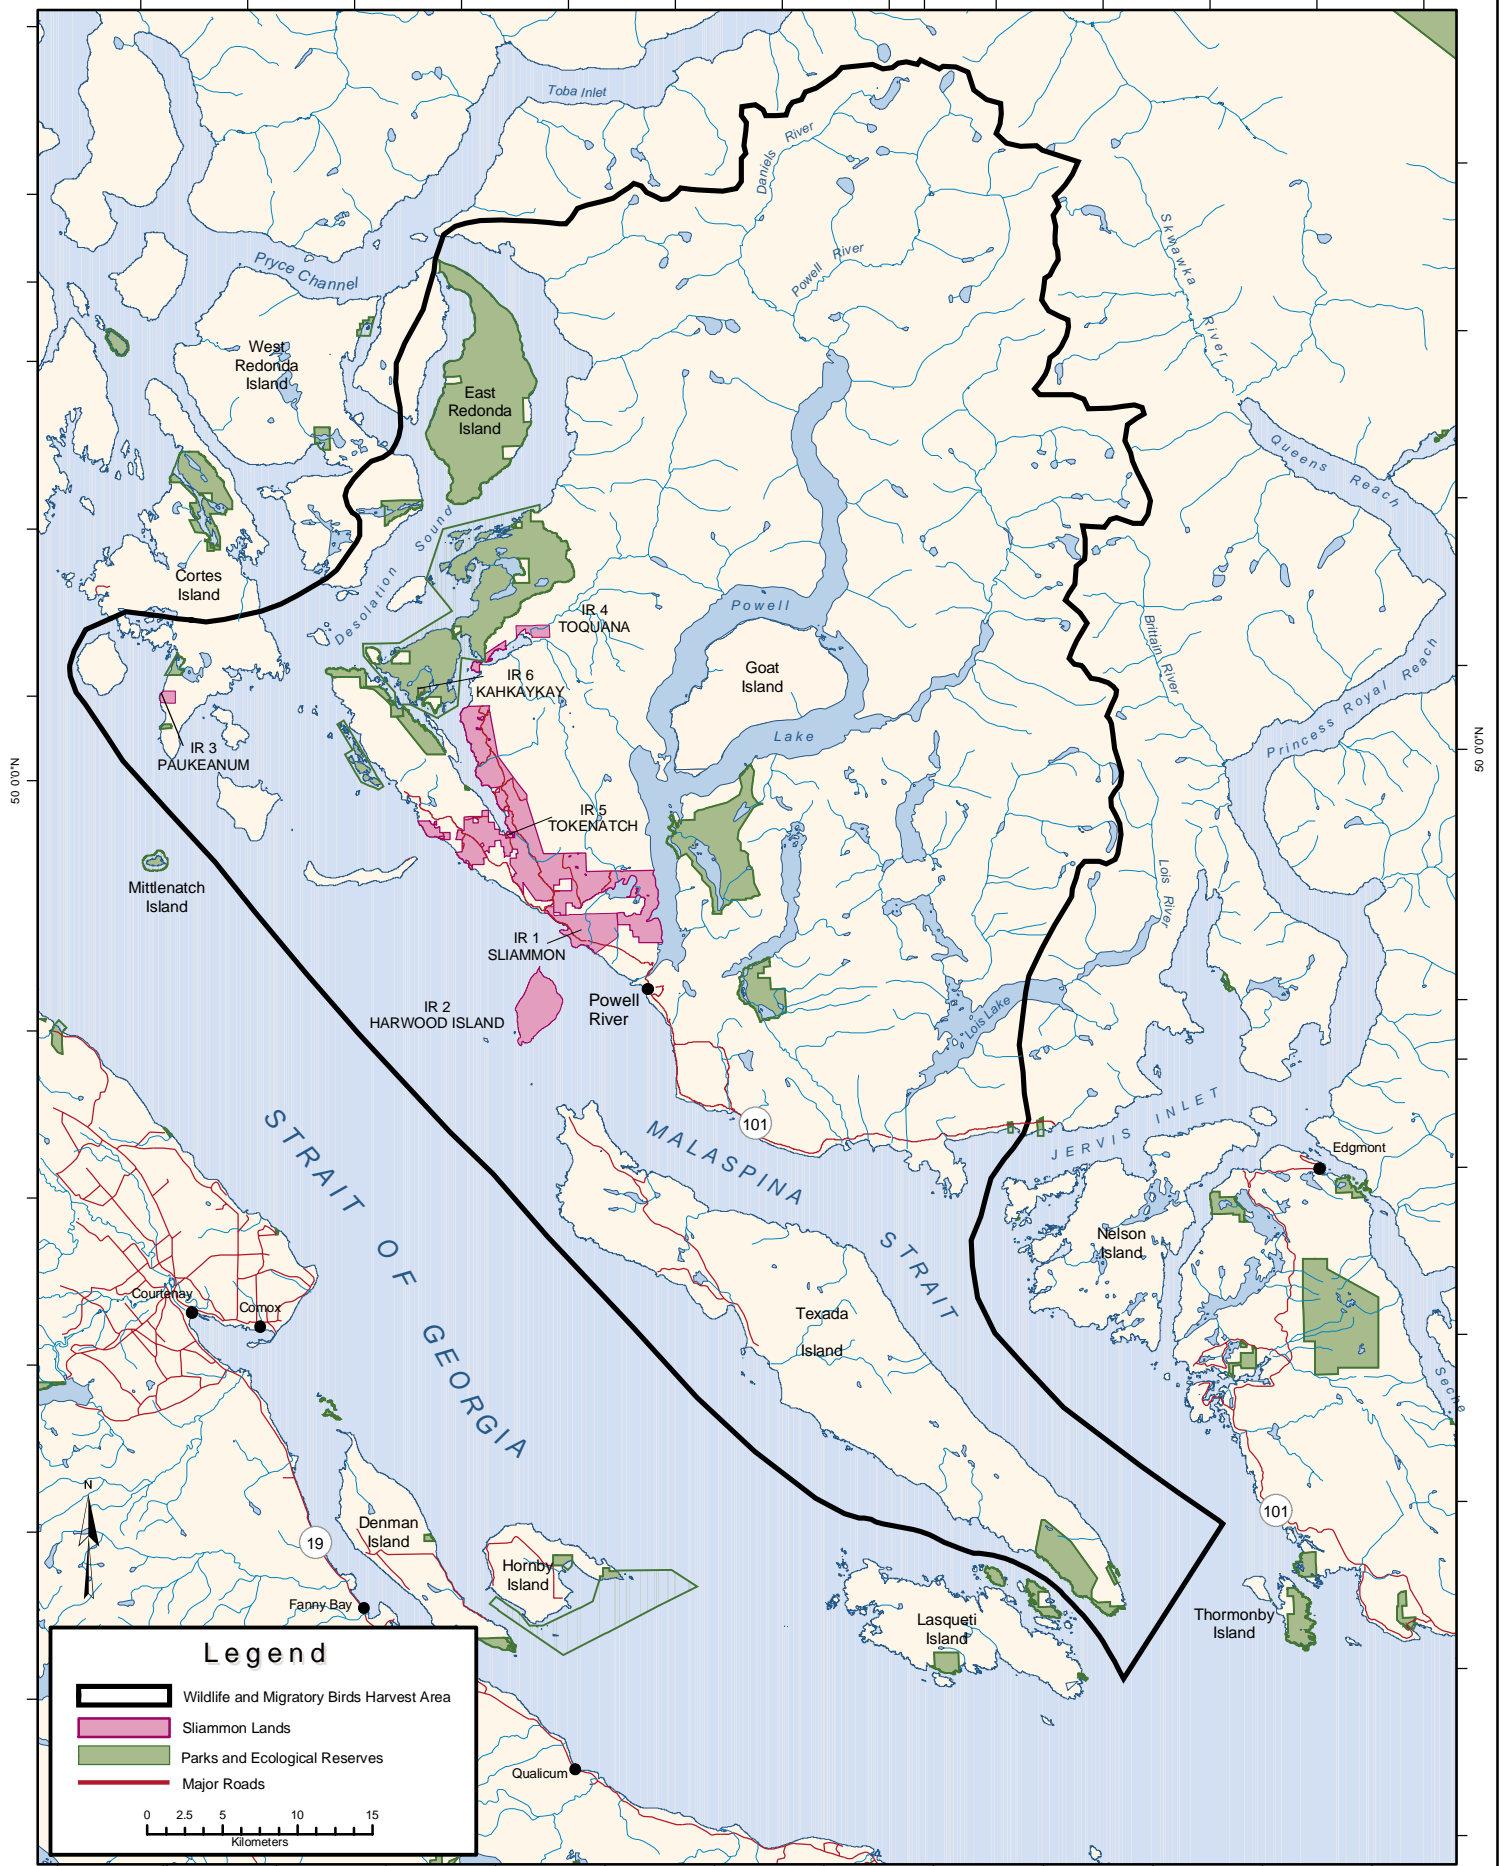

MAP OF WILDLIFE AND MIGRATORY BIRDS HARVEST AREA

125 00'W

50 00'N

50 00'N

Legend

-  Wildlife and Migratory Birds Harvest Area
-  Sliammon Lands
-  Parks and Ecological Reserves
-  Major Roads

125 00'W

125 00'W

50 00'N

50 00'N

125 00'W