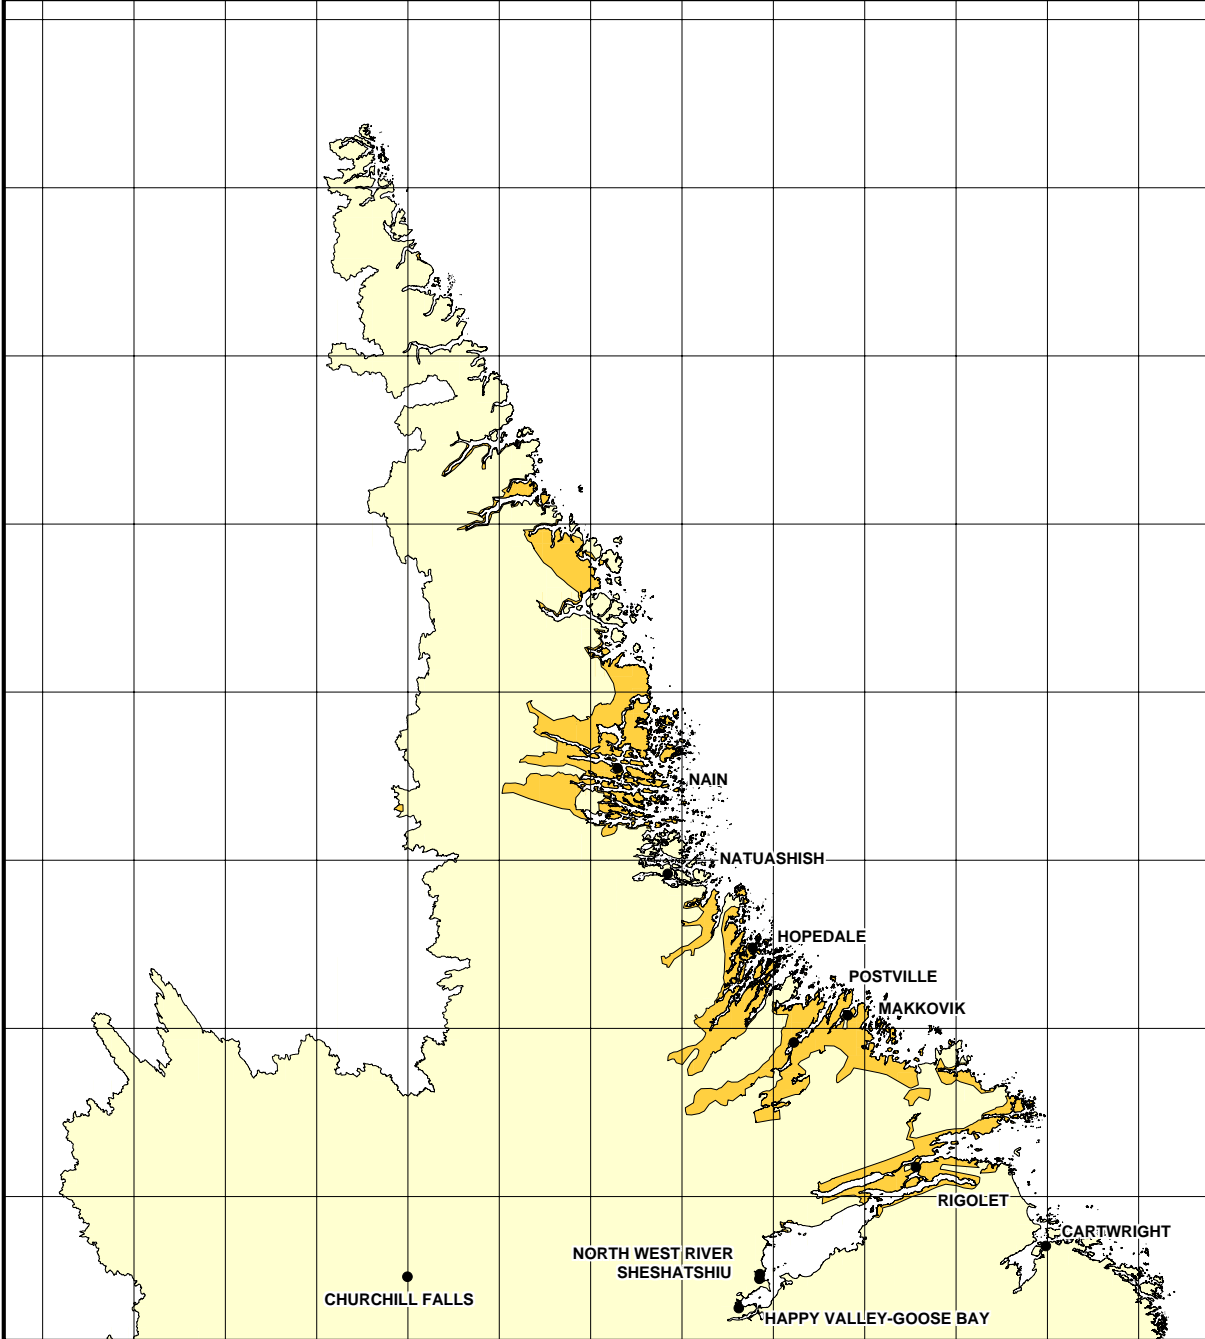

68°W 67°W 66°W 65°W 64°W 63°W 62°W 61°W 60°W 59°W 58°W 57°W 56°W

61°N
60°N
59°N
58°N
57°N
56°N
55°N
54°N

Labrador Inuit Land Claims Agreement

Schedule 4-B Labrador Inuit Lands (section 4.3.1)

This is not an authoritative map of Labrador Inuit Lands and has been prepared for illustrative purposes only. The authoritative maps of Labrador Inuit Lands are contained in the Map Atlas.

legend

 Labrador Inuit Lands

kilometres

scale
1 : 5,000,000

note: Labrador Inuit Lands within Inuit Communities not shown