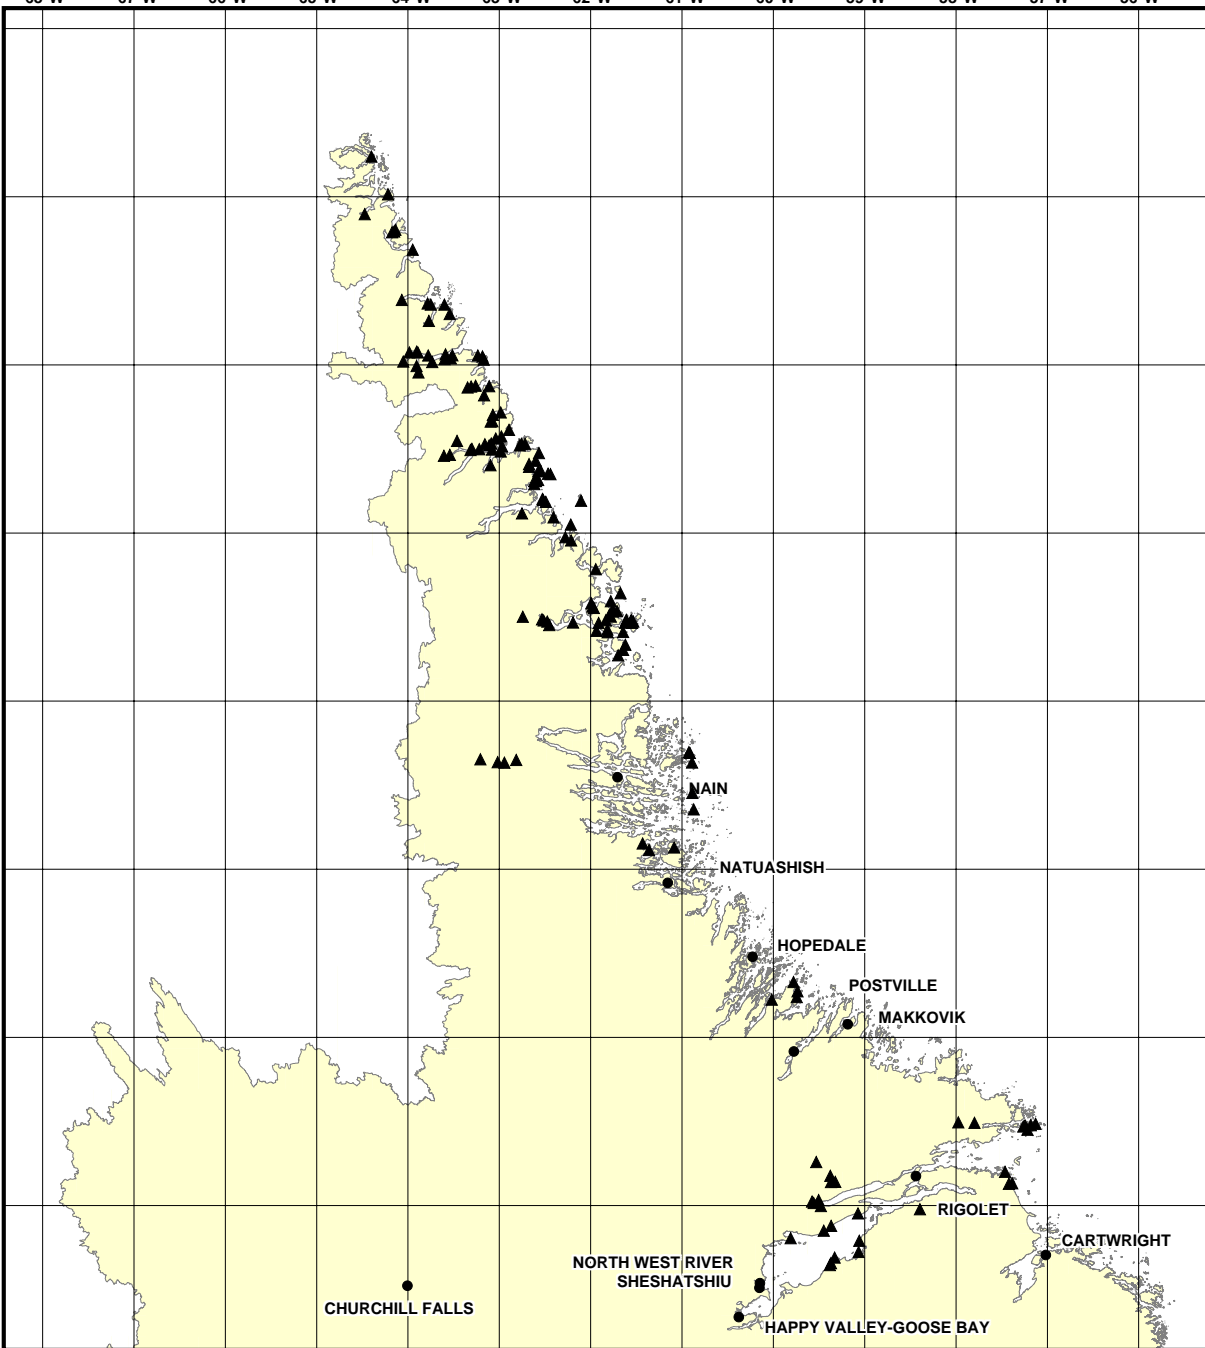

68°W 67°W 66°W 65°W 64°W 63°W 62°W 61°W 60°W 59°W 58°W 57°W 56°W

61°N  
60°N  
59°N  
58°N  
57°N  
56°N  
55°N  
54°N

## Schedule 4-E

### Aullâsimavet (section 4.14.1)

This is not an authoritative map of Aullâsimavet and has been prepared for illustrative purposes only. The authoritative maps of Aullâsimavet are contained in the Map Atlas.

### legend

▲ Aullâvik (outside Labrador Inuit Lands)

kilometres

scale  
1 : 5,000,000