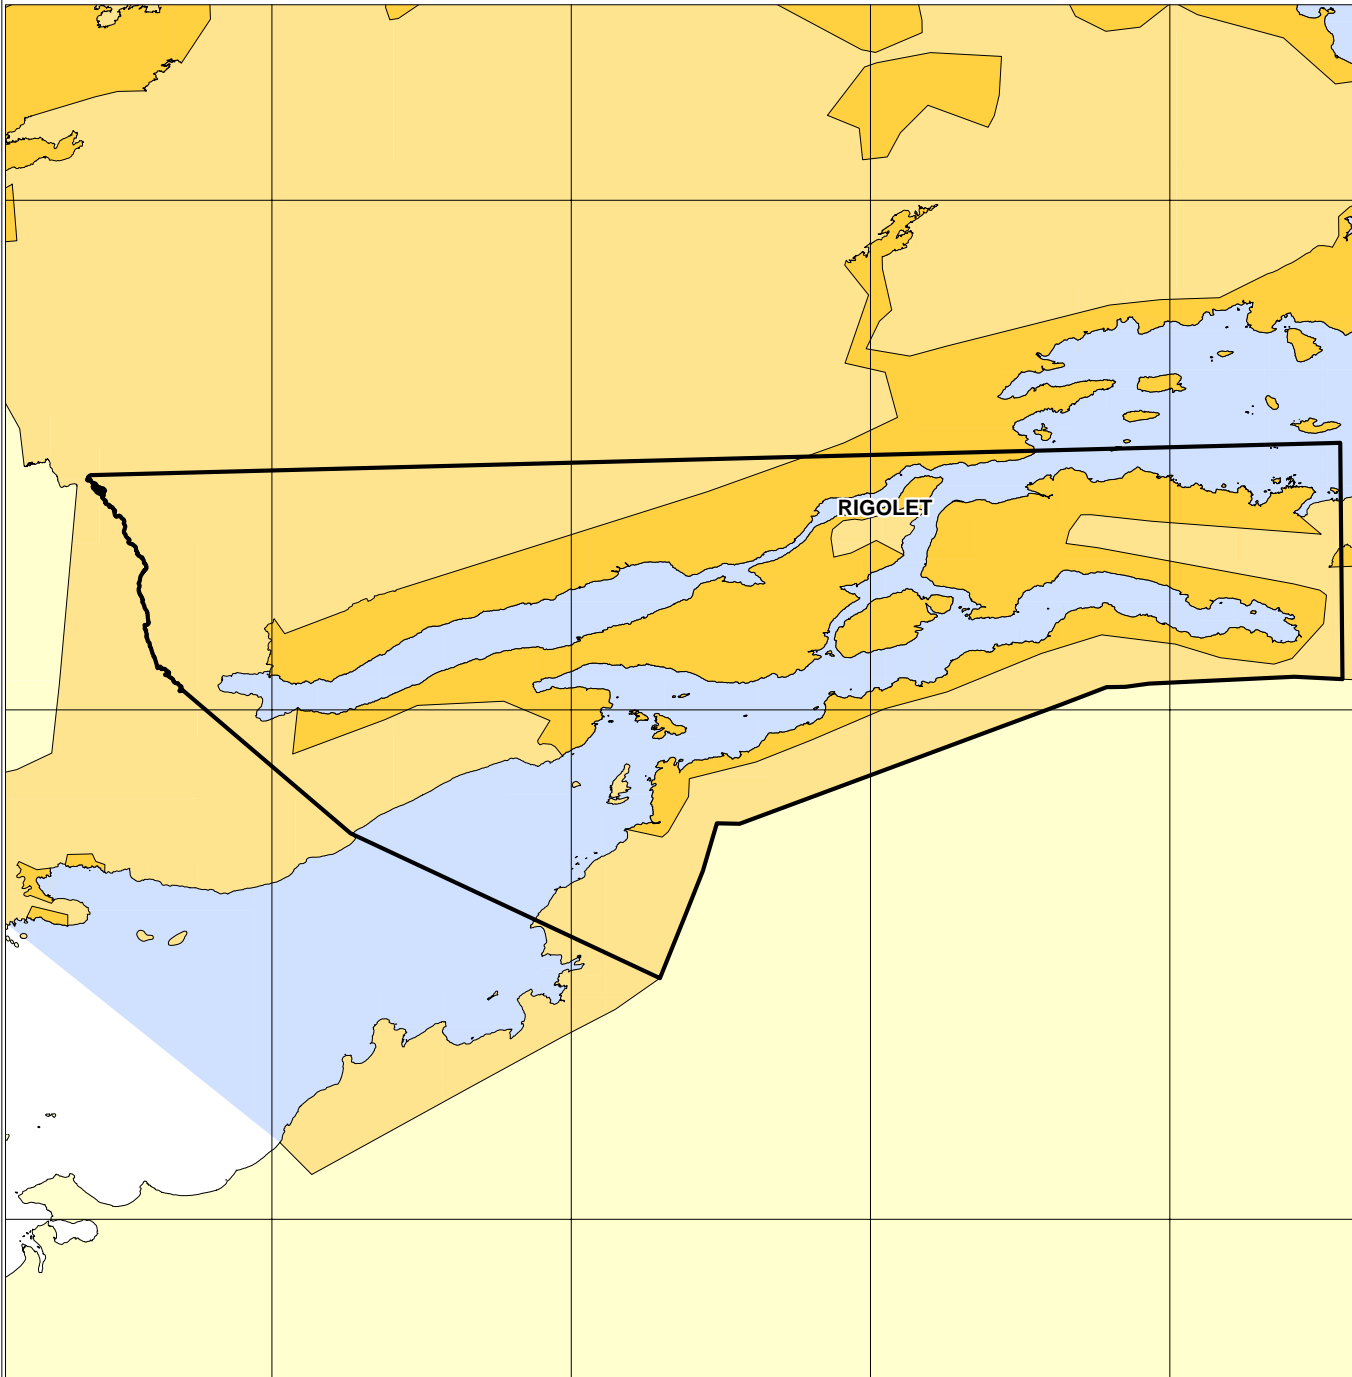

59° 30' W

59° 00' W

58° 30' W

58° 00' W

Labrador Inuit Land Claims Agreement

Schedule 5-A Area of Inuit rights under section 5.4.14

This is not an authoritative map of the area of Inuit rights under section 5.4.14 and has been prepared for illustrative purposes only. The authoritative maps of the area of Inuit rights under section 5.4.14 are contained in the Map Atlas.

legend

-  area of Inuit rights under section 5.4.14
-  Labrador Inuit Lands
-  Labrador Inuit Settlement Area (land and Waters)
-  Labrador Inuit Settlement Area (Zone)

scale
1 : 825,000