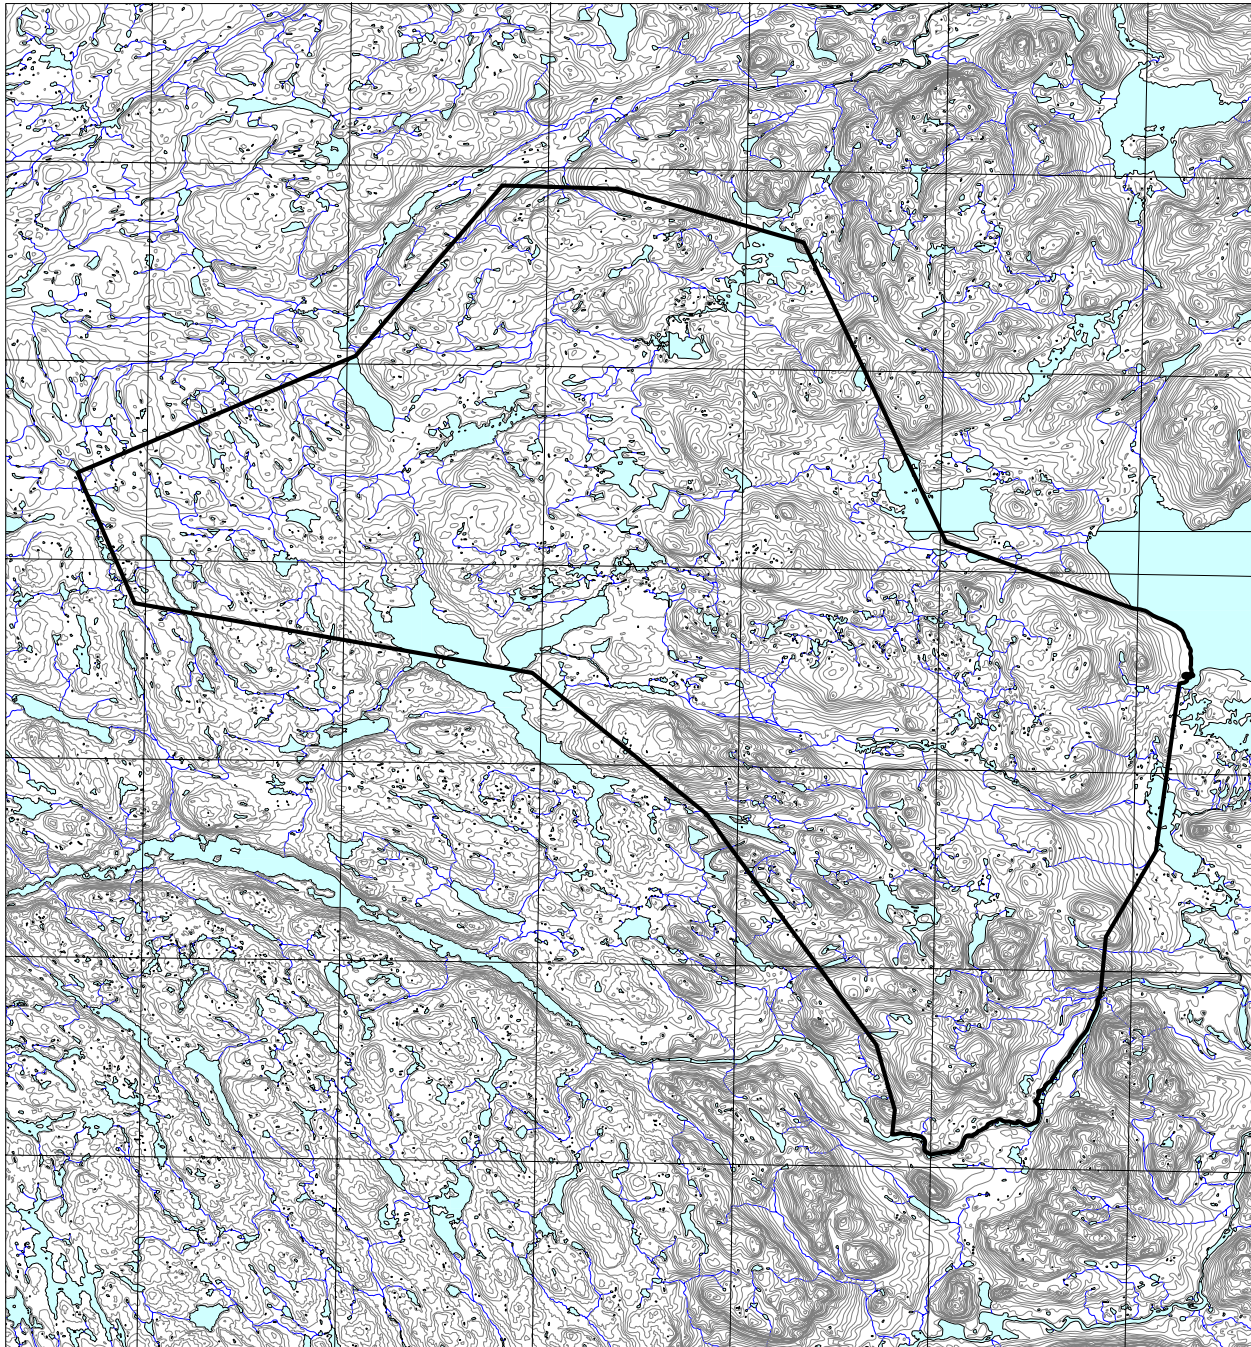

550000

555000

560000

565000

570000

575000

6160000

6155000

6150000

6145000

6140000

6135000

Labrador Inuit Land Claims Agreement

Schedule 7-B

Donner Project Area

(section 7.1.1)

This is not an authoritative map of the Donner Project Area and has been prepared for illustrative purposes only. The authoritative maps of the Donner Project Area are contained in the Map Atlas.

legend

Donner Project Area

scale
1 : 190,000