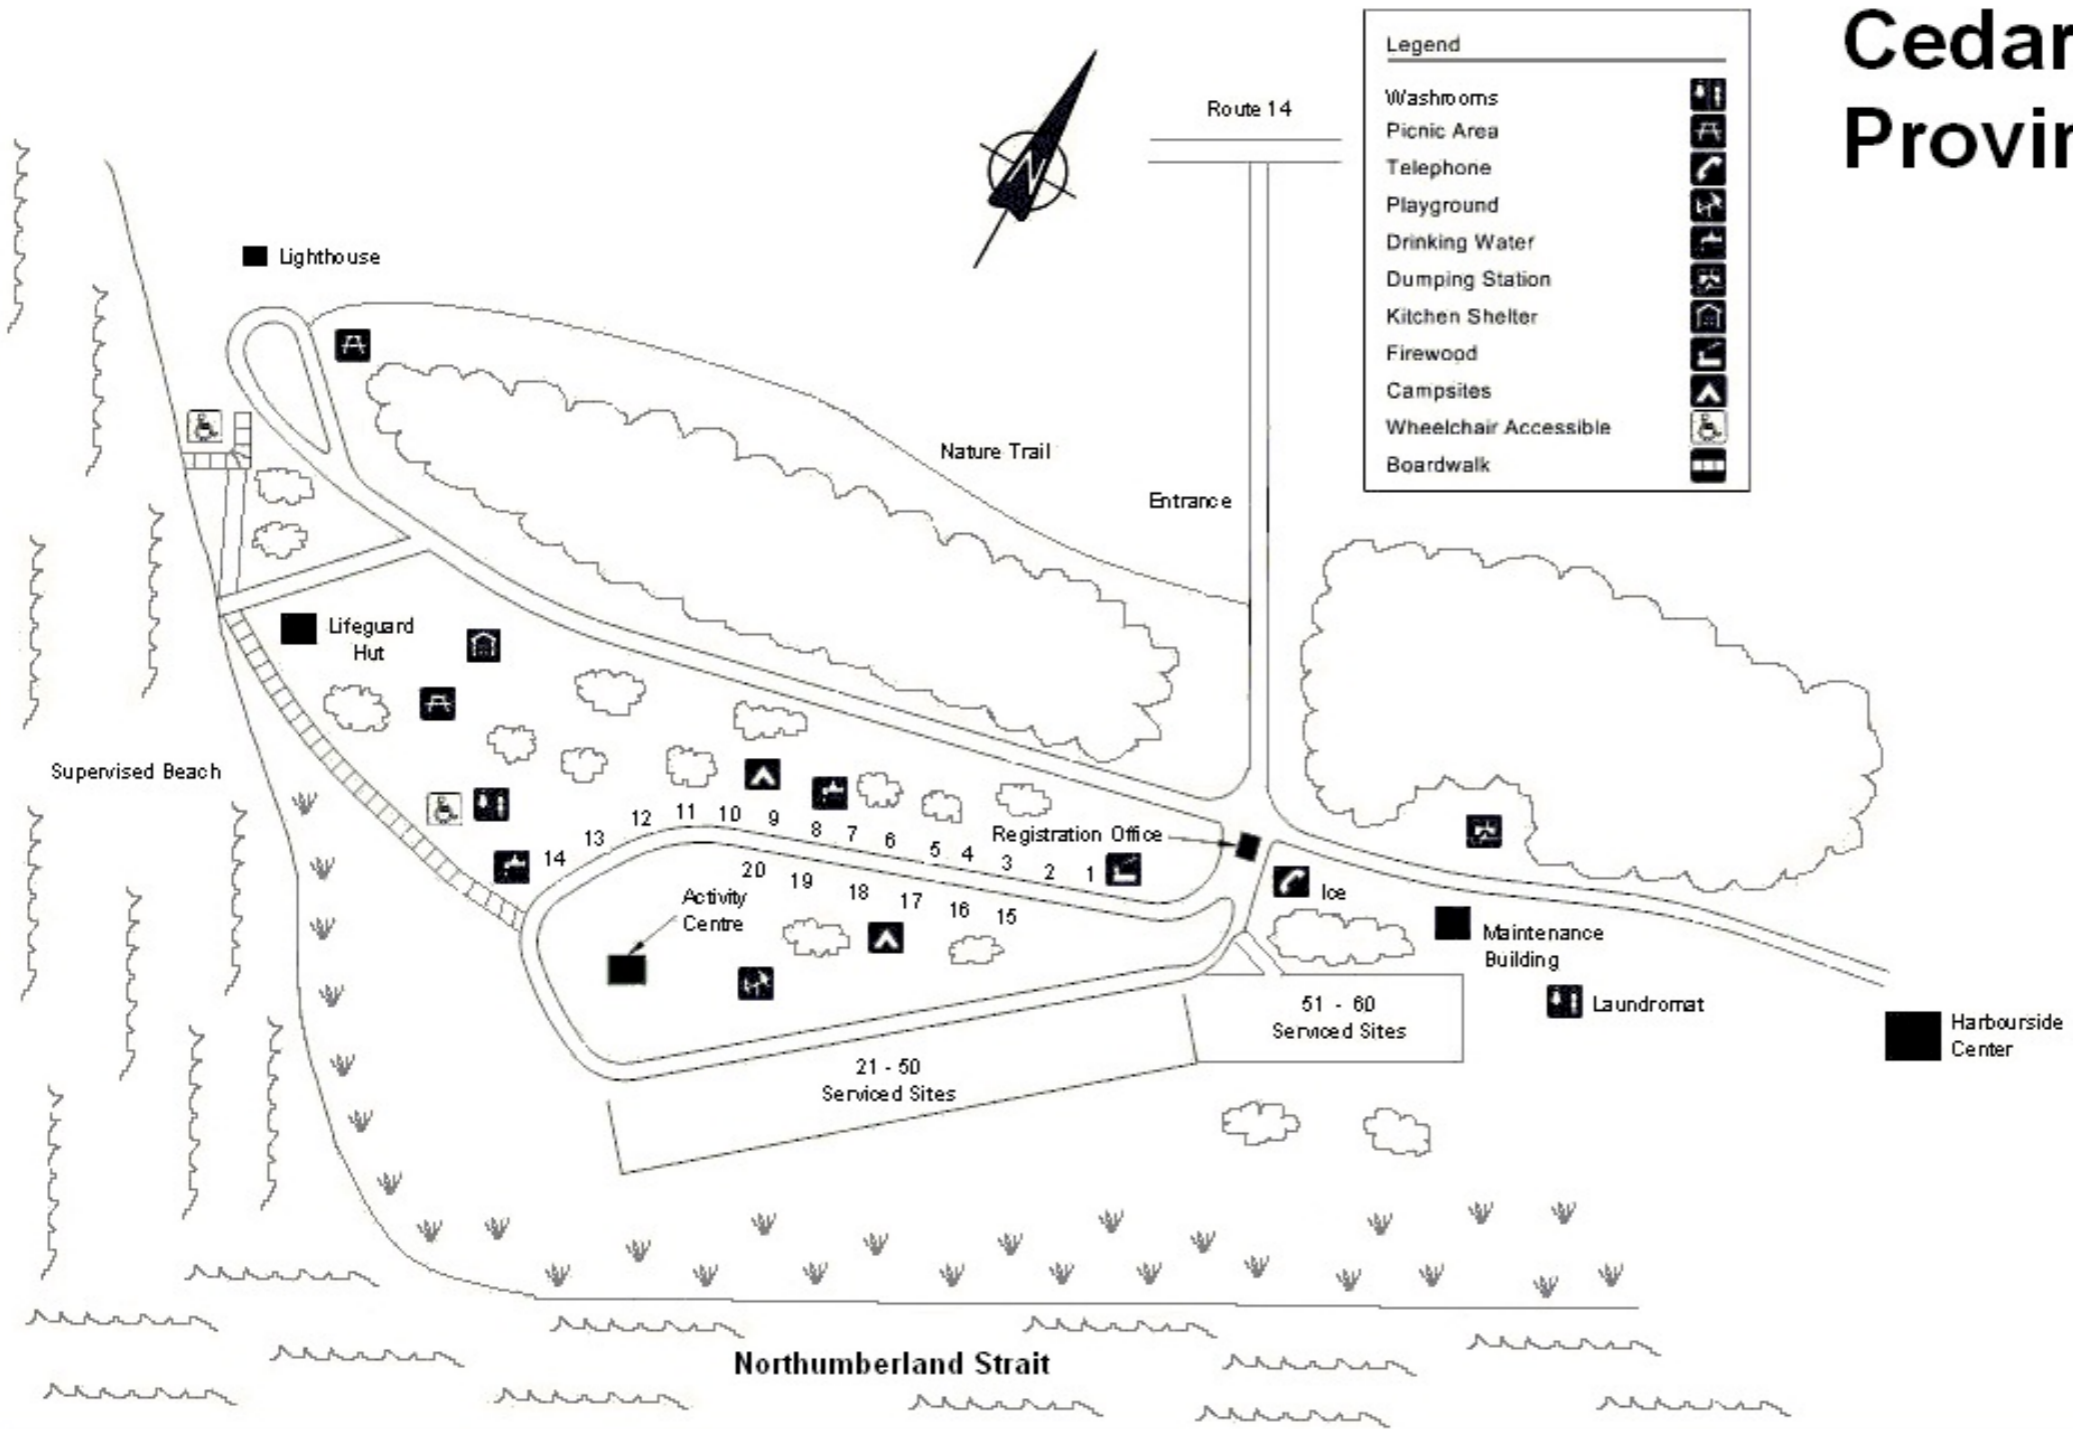

Cedar Dunes Provincial Park

Legend	
Washrooms	
Picnic Area	
Telephone	
Playground	
Drinking Water	
Dumping Station	
Kitchen Shelter	
Firewood	
Campsites	
Wheelchair Accessible	
Boardwalk	

-RULES-

Displaying the park camping permit beyond the EXPIRY DATE is prohibited.

CHECK-OUT time is 12:00 p.m.

VISITORS of campers must leave the park by 10:00 p.m.

QUIET HOURS are from 11:00 p.m. to 7:00 a.m.

PETS are to be on a leash not longer than 6 feet at all times.

REMOVAL of or DAMAGING park property is prohibited.

DISORDERLY CONDUCT is prohibited.

Persons not complying with park regulation will be removed, and are subject to charges under the law.

- "VETO VANDALISM" - REPORT IT!
- Place tempting articles out of sight.
- Ask about our PARK PROGRAMS.
- Feel free to ask staff for assistance.