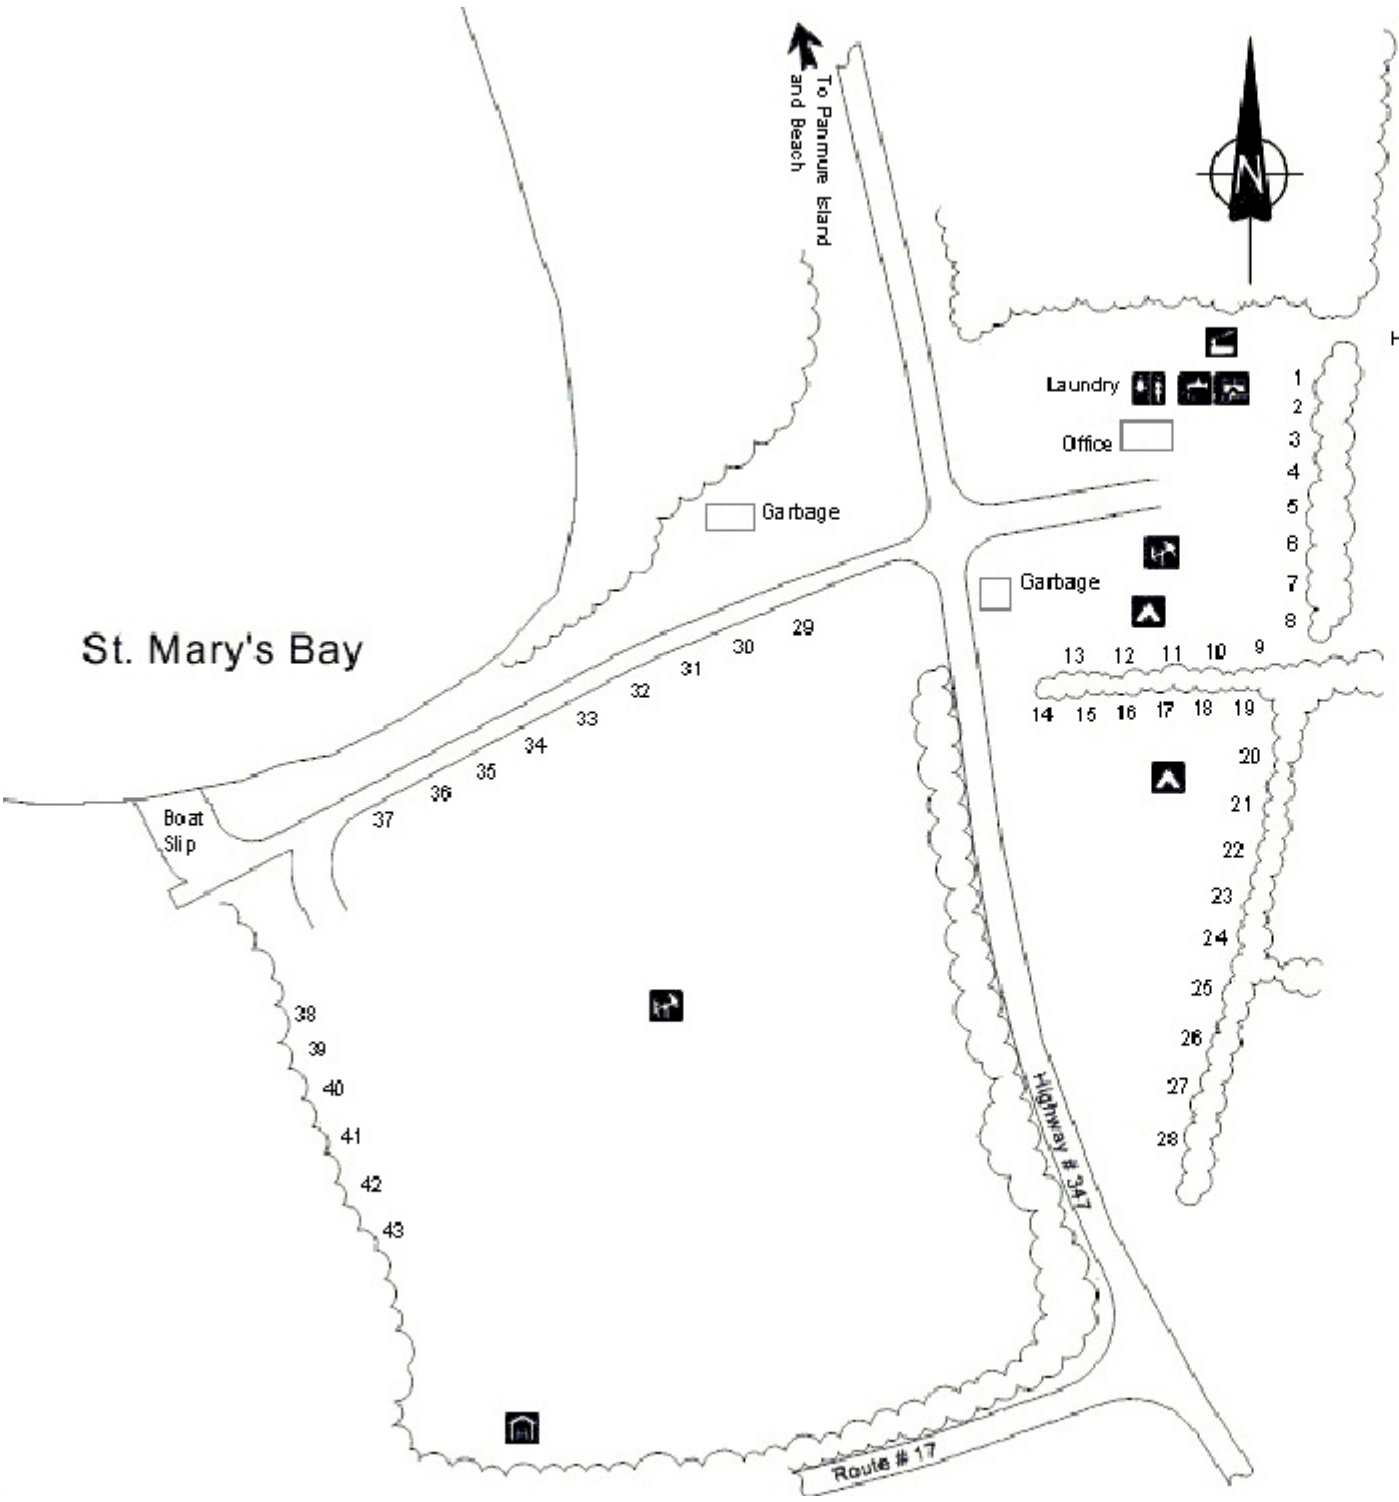

Panmure Provincial Park

Legend	
Washrooms	
Picnic Area	
Telephone	
Playground	
Drinking Water	
Dumping Station	
Kitchen Shelter	
Firewood	
Camp sites