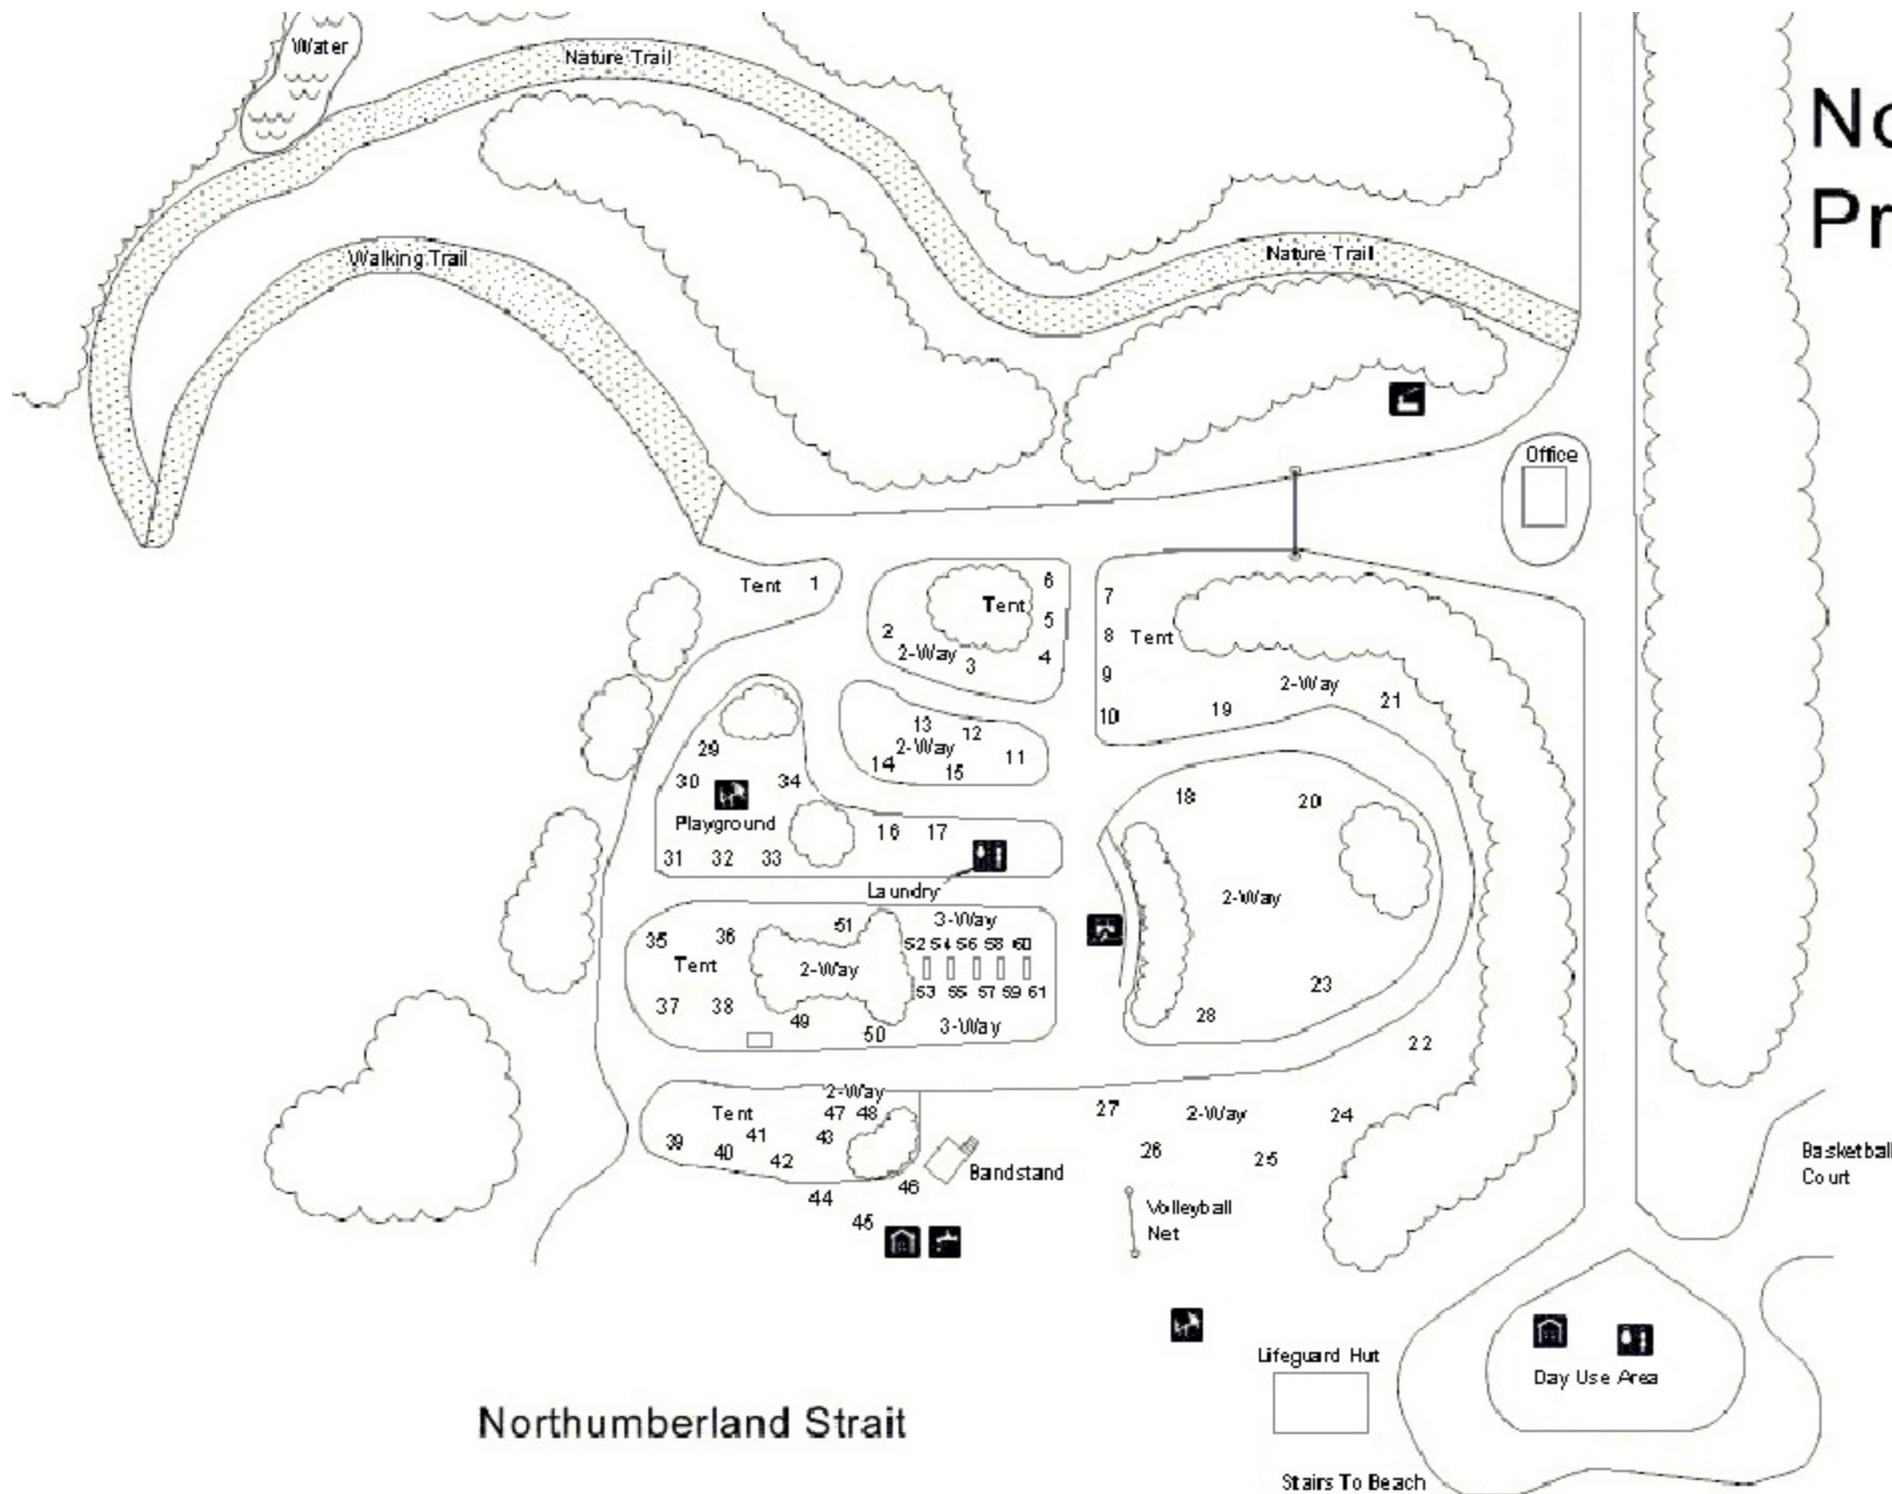

Northumberland Provincial Park

Legend

- Washrooms
- Picnic Area
- Telephone
- Playground
- Drinking Water
- Dumping Station
- Kitchen Shelter
- Firewood
- Campsites