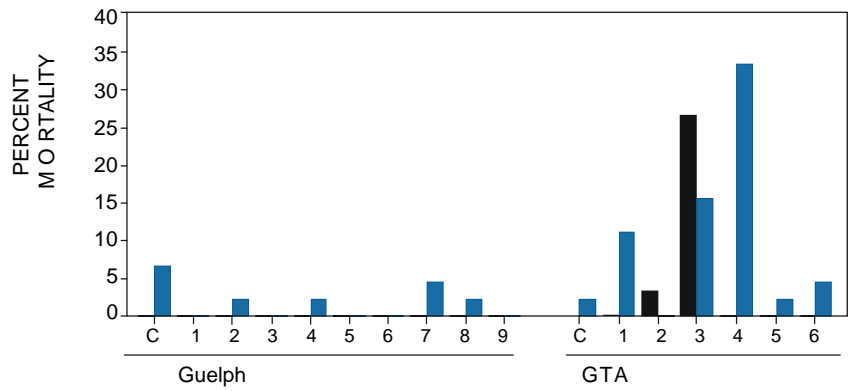

**Figure 5:** *Mortality of Midges and Mayflies in Bioassays from Guelph and the GTA*

**Figure 6:** *Average Wet Weight of Midges and Mayflies in Bioassays from Guelph and the GTA*

■ Mayflies ■ Midges C = Honey Harbour (Control Site)