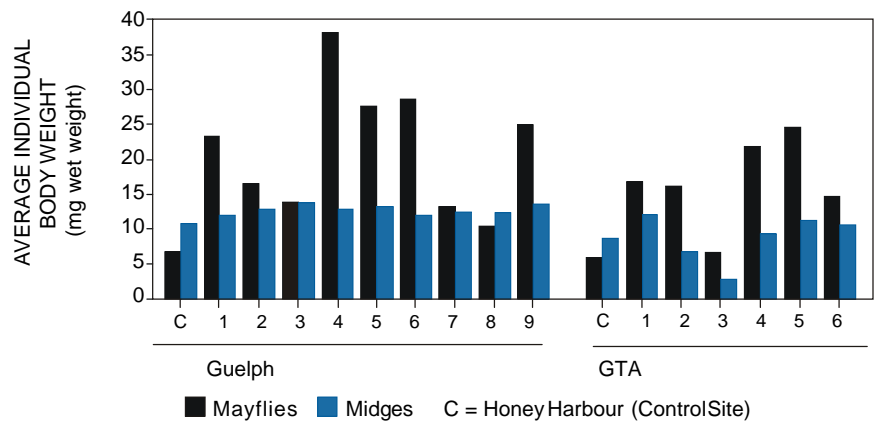

**Figure 5:** *Mortality of Midges and Mayflies in Bioassays from Guelph and the GTA*

**Figure 6:** *Average Wet Weight of Midges and Mayflies in Bioassays from Guelph and the GTA*

■ Mayflies ■ Midges C = Honey Harbour (Control Site)