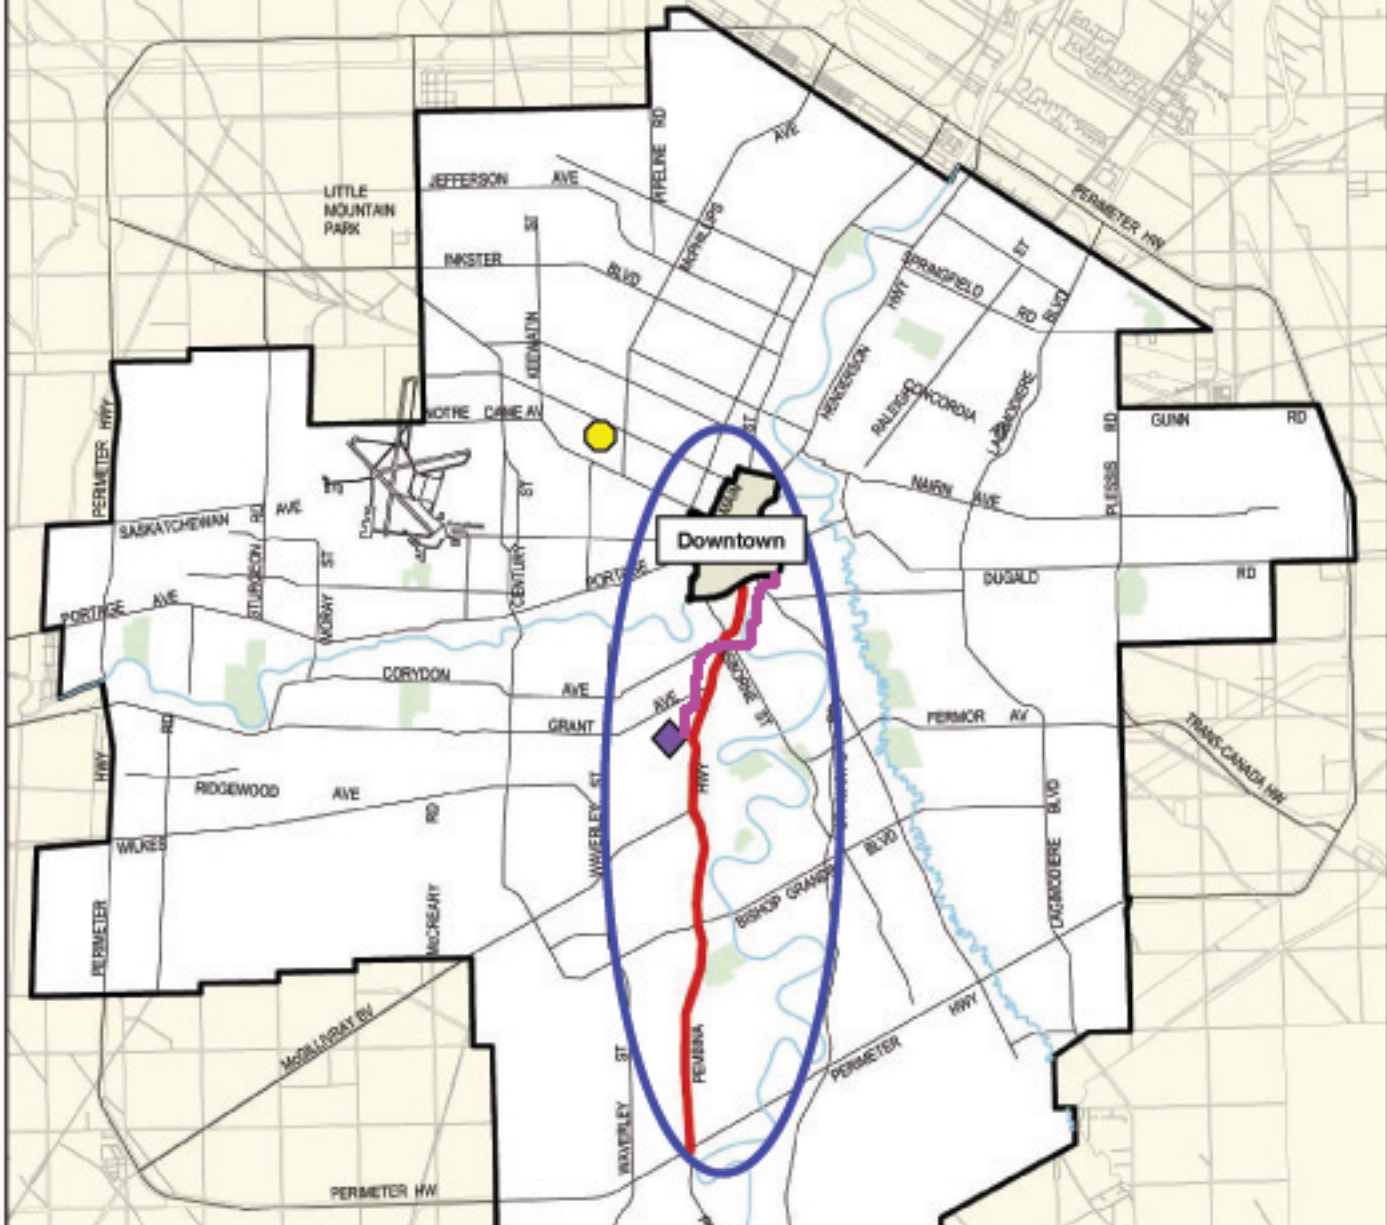

# CITY OF WINNIPEG

## Downtown and Pembina Corridor

- Hybrid Buses
- Wayfinders
- Automatic Transit Vehicle Locator System
- Real-Time Electronic Bus Departure Display
- TravelSmart
-  Bike Path
-  Park & Ride
-  Biodiesel Station