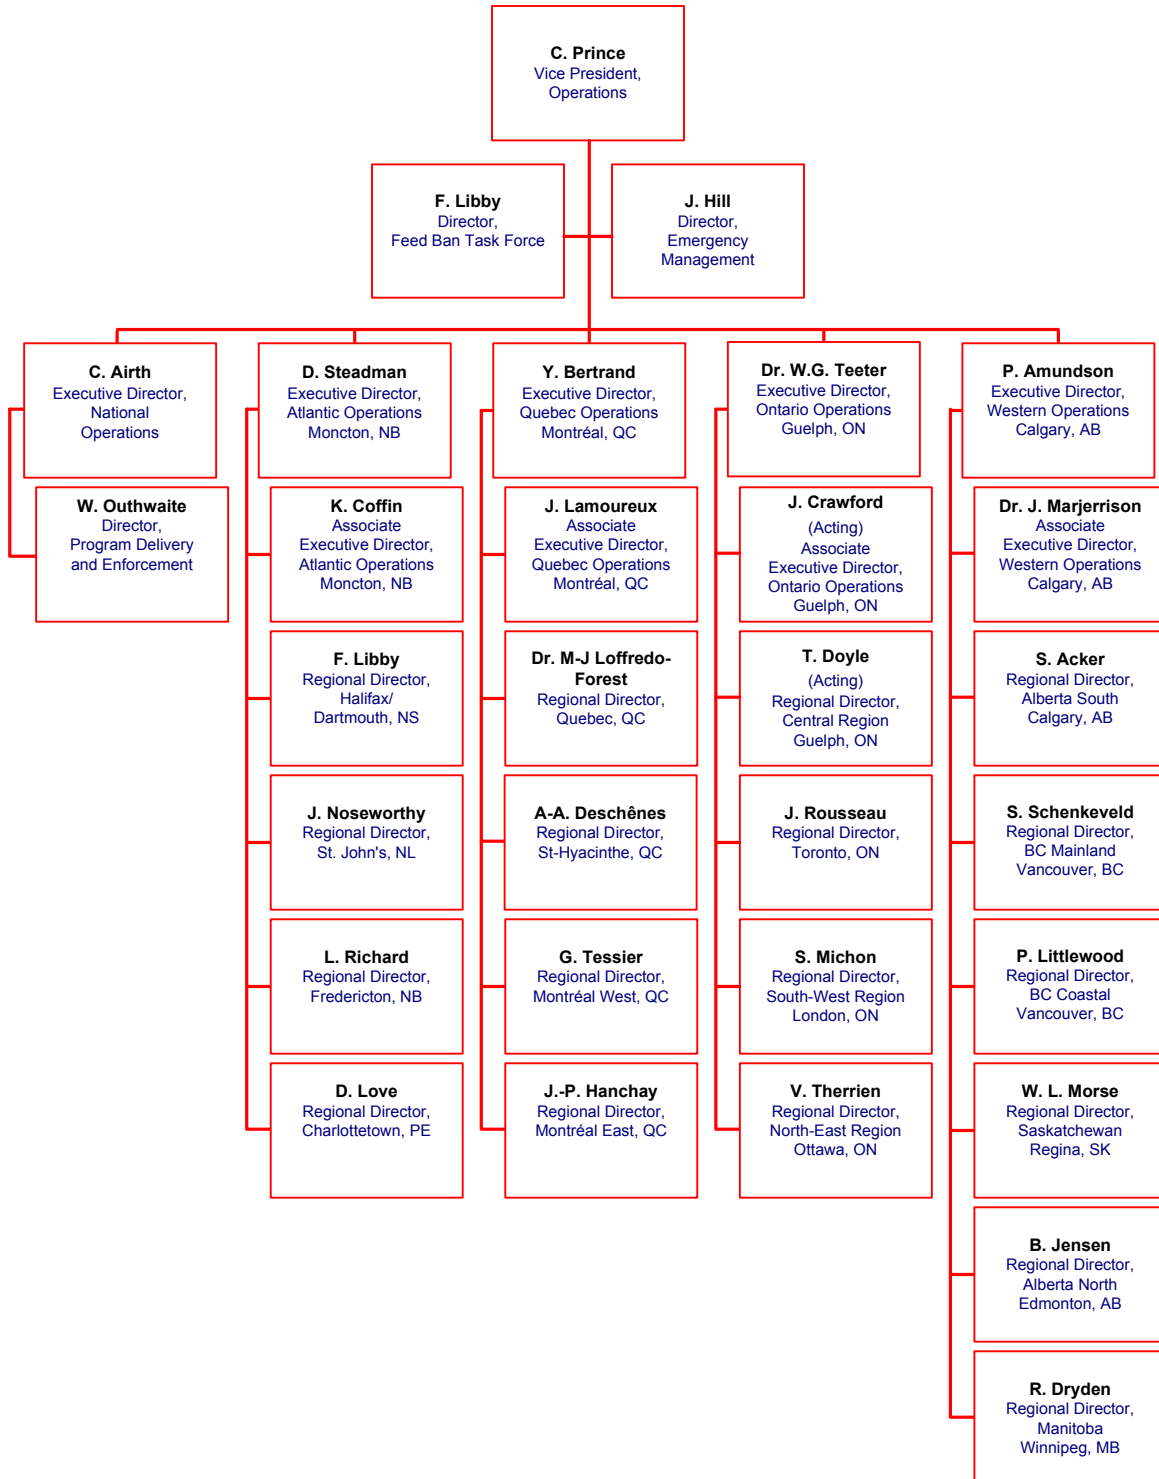

Canadian Food Inspection Agency Senior Management Structure

Canadian Food Inspection Agency Operations Branch Senior Management Structure

Canadian Food Inspection Agency Programs Branch Senior Management Structure

Canadian Food Inspection Agency Human Resources Branch Senior Management Structure

Canadian Food Inspection Agency Science Branch Senior Management Structure

Canadian Food Inspection Agency Finance, Administration and Information Technology Branch Senior Management Structure