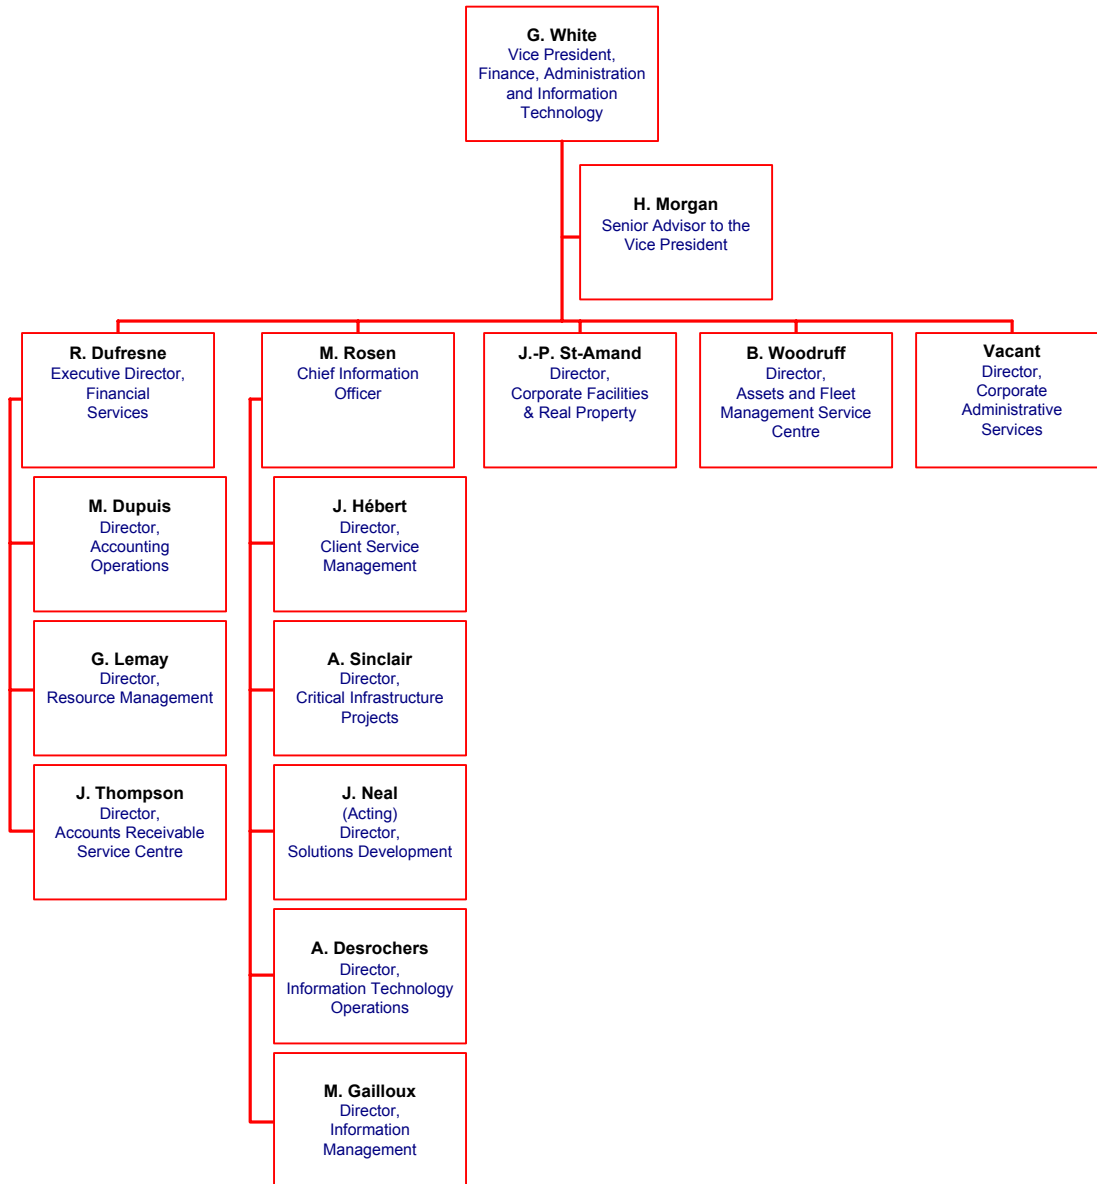

Canadian Food Inspection Agency Senior Management Structure

Canadian Food Inspection Agency Operations Branch Senior Management Structure

Canadian Food Inspection Agency Programs Branch Senior Management Structure

Canadian Food Inspection Agency Human Resources Branch Senior Management Structure

Canadian Food Inspection Agency Science Branch Senior Management Structure

Canadian Food Inspection Agency Finance, Administration and Information Technology Branch Senior Management Structure

Canadian Food Inspection Agency Audit, Evaluation and Risk Oversight Branch Senior Management Structure

Canadian Food Inspection Agency Public Affairs Branch Senior Management Structure

Canadian Food Inspection Agency Corporate Secretariat Branch Senior Management Structure