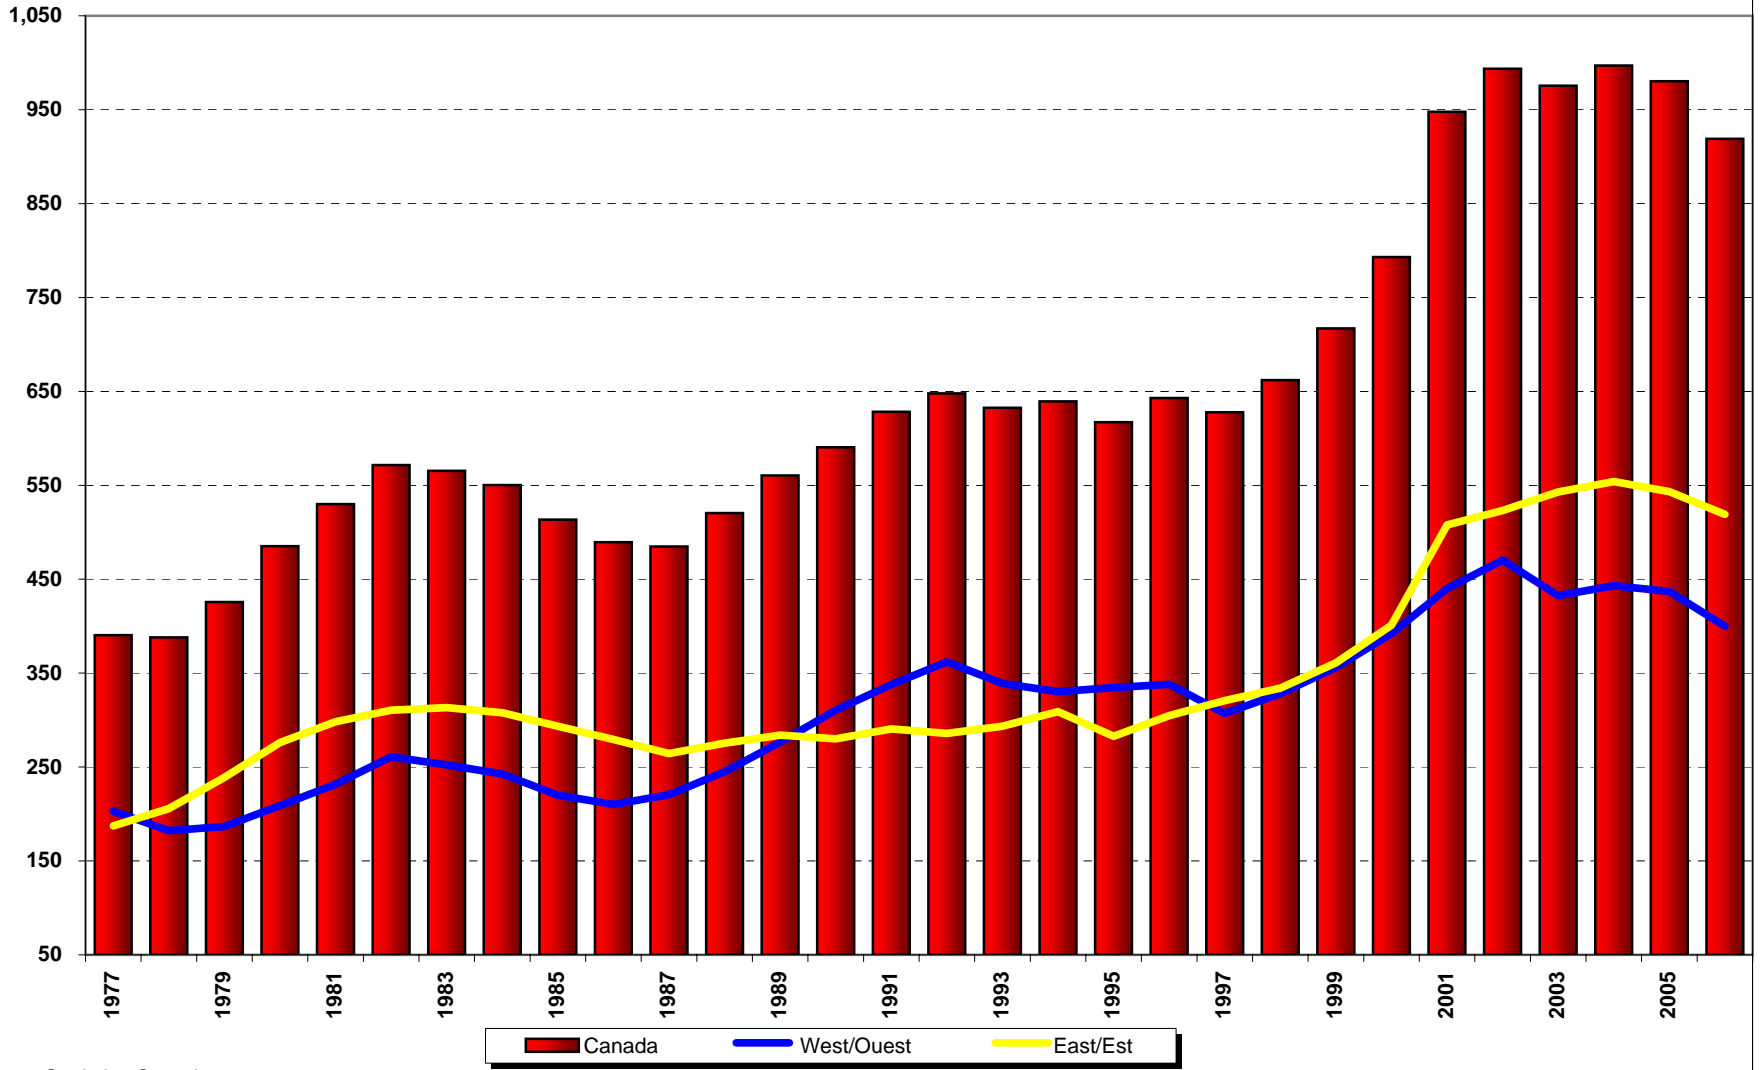

Canadian Sheep Inventory January 1

'000 head

Source: Statistics Canada