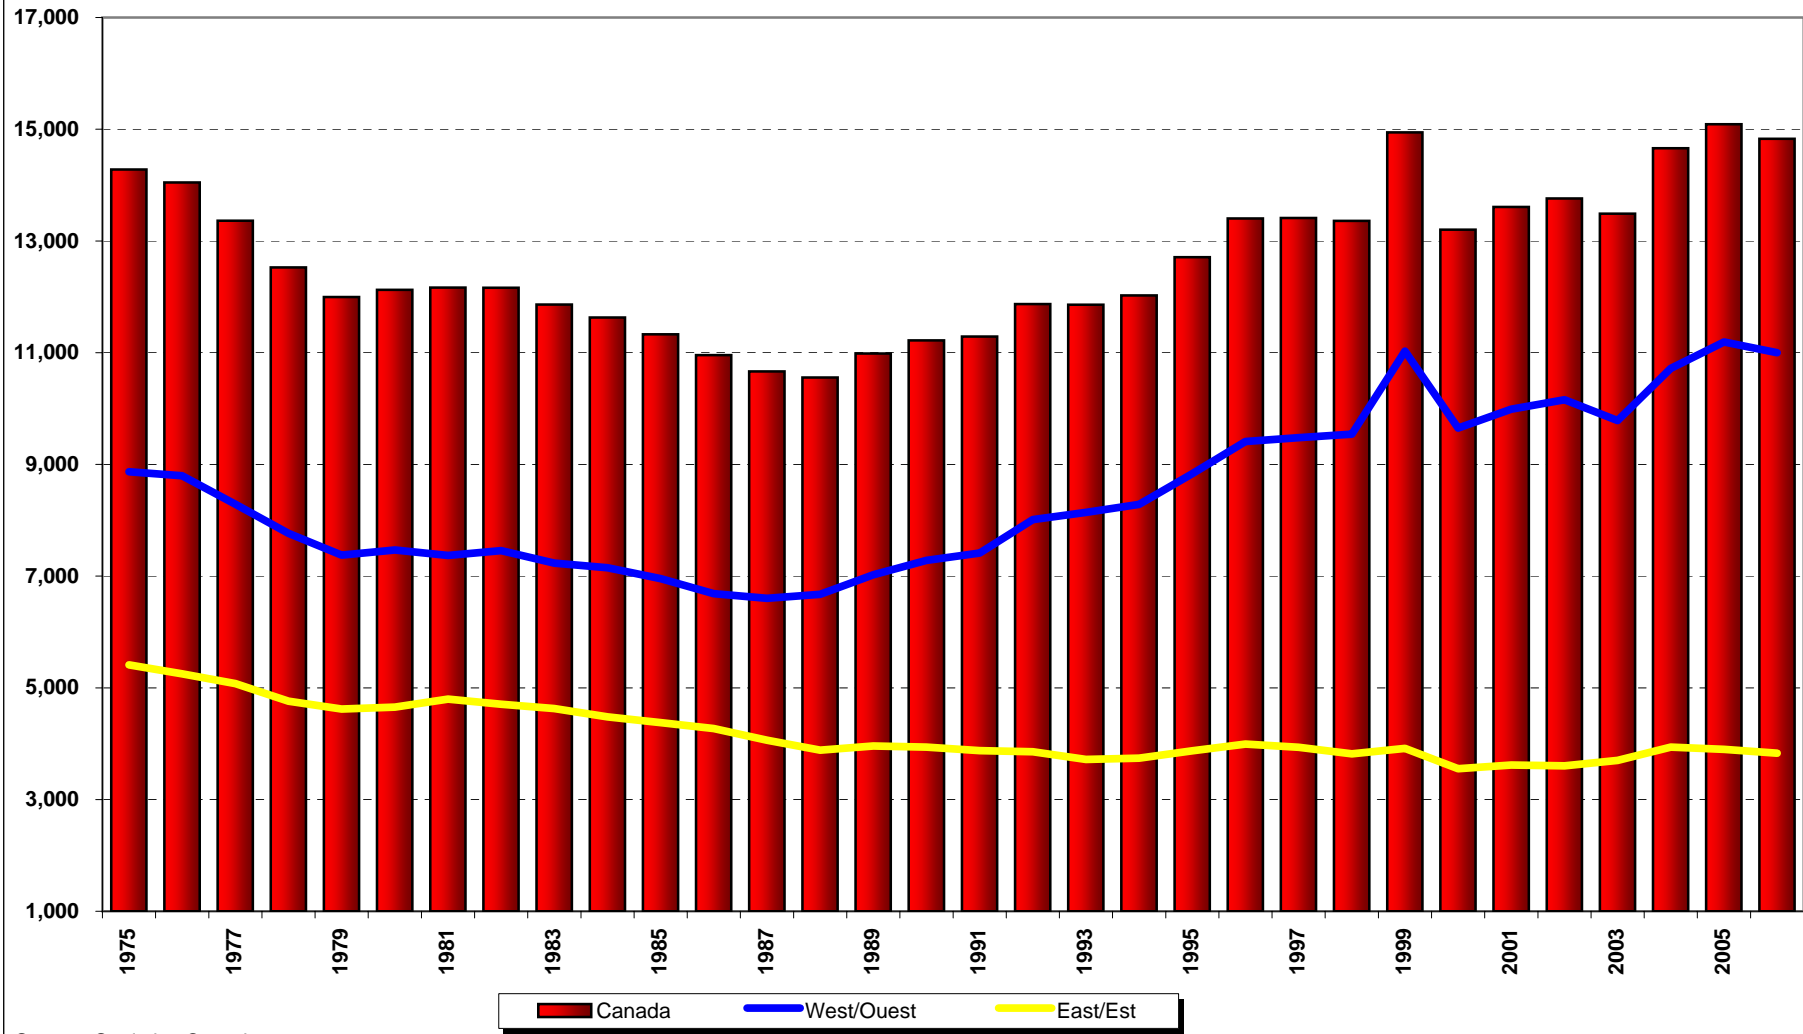

# Canadian Cattle inventory January 1

'000 head

Source: Statistics Canada