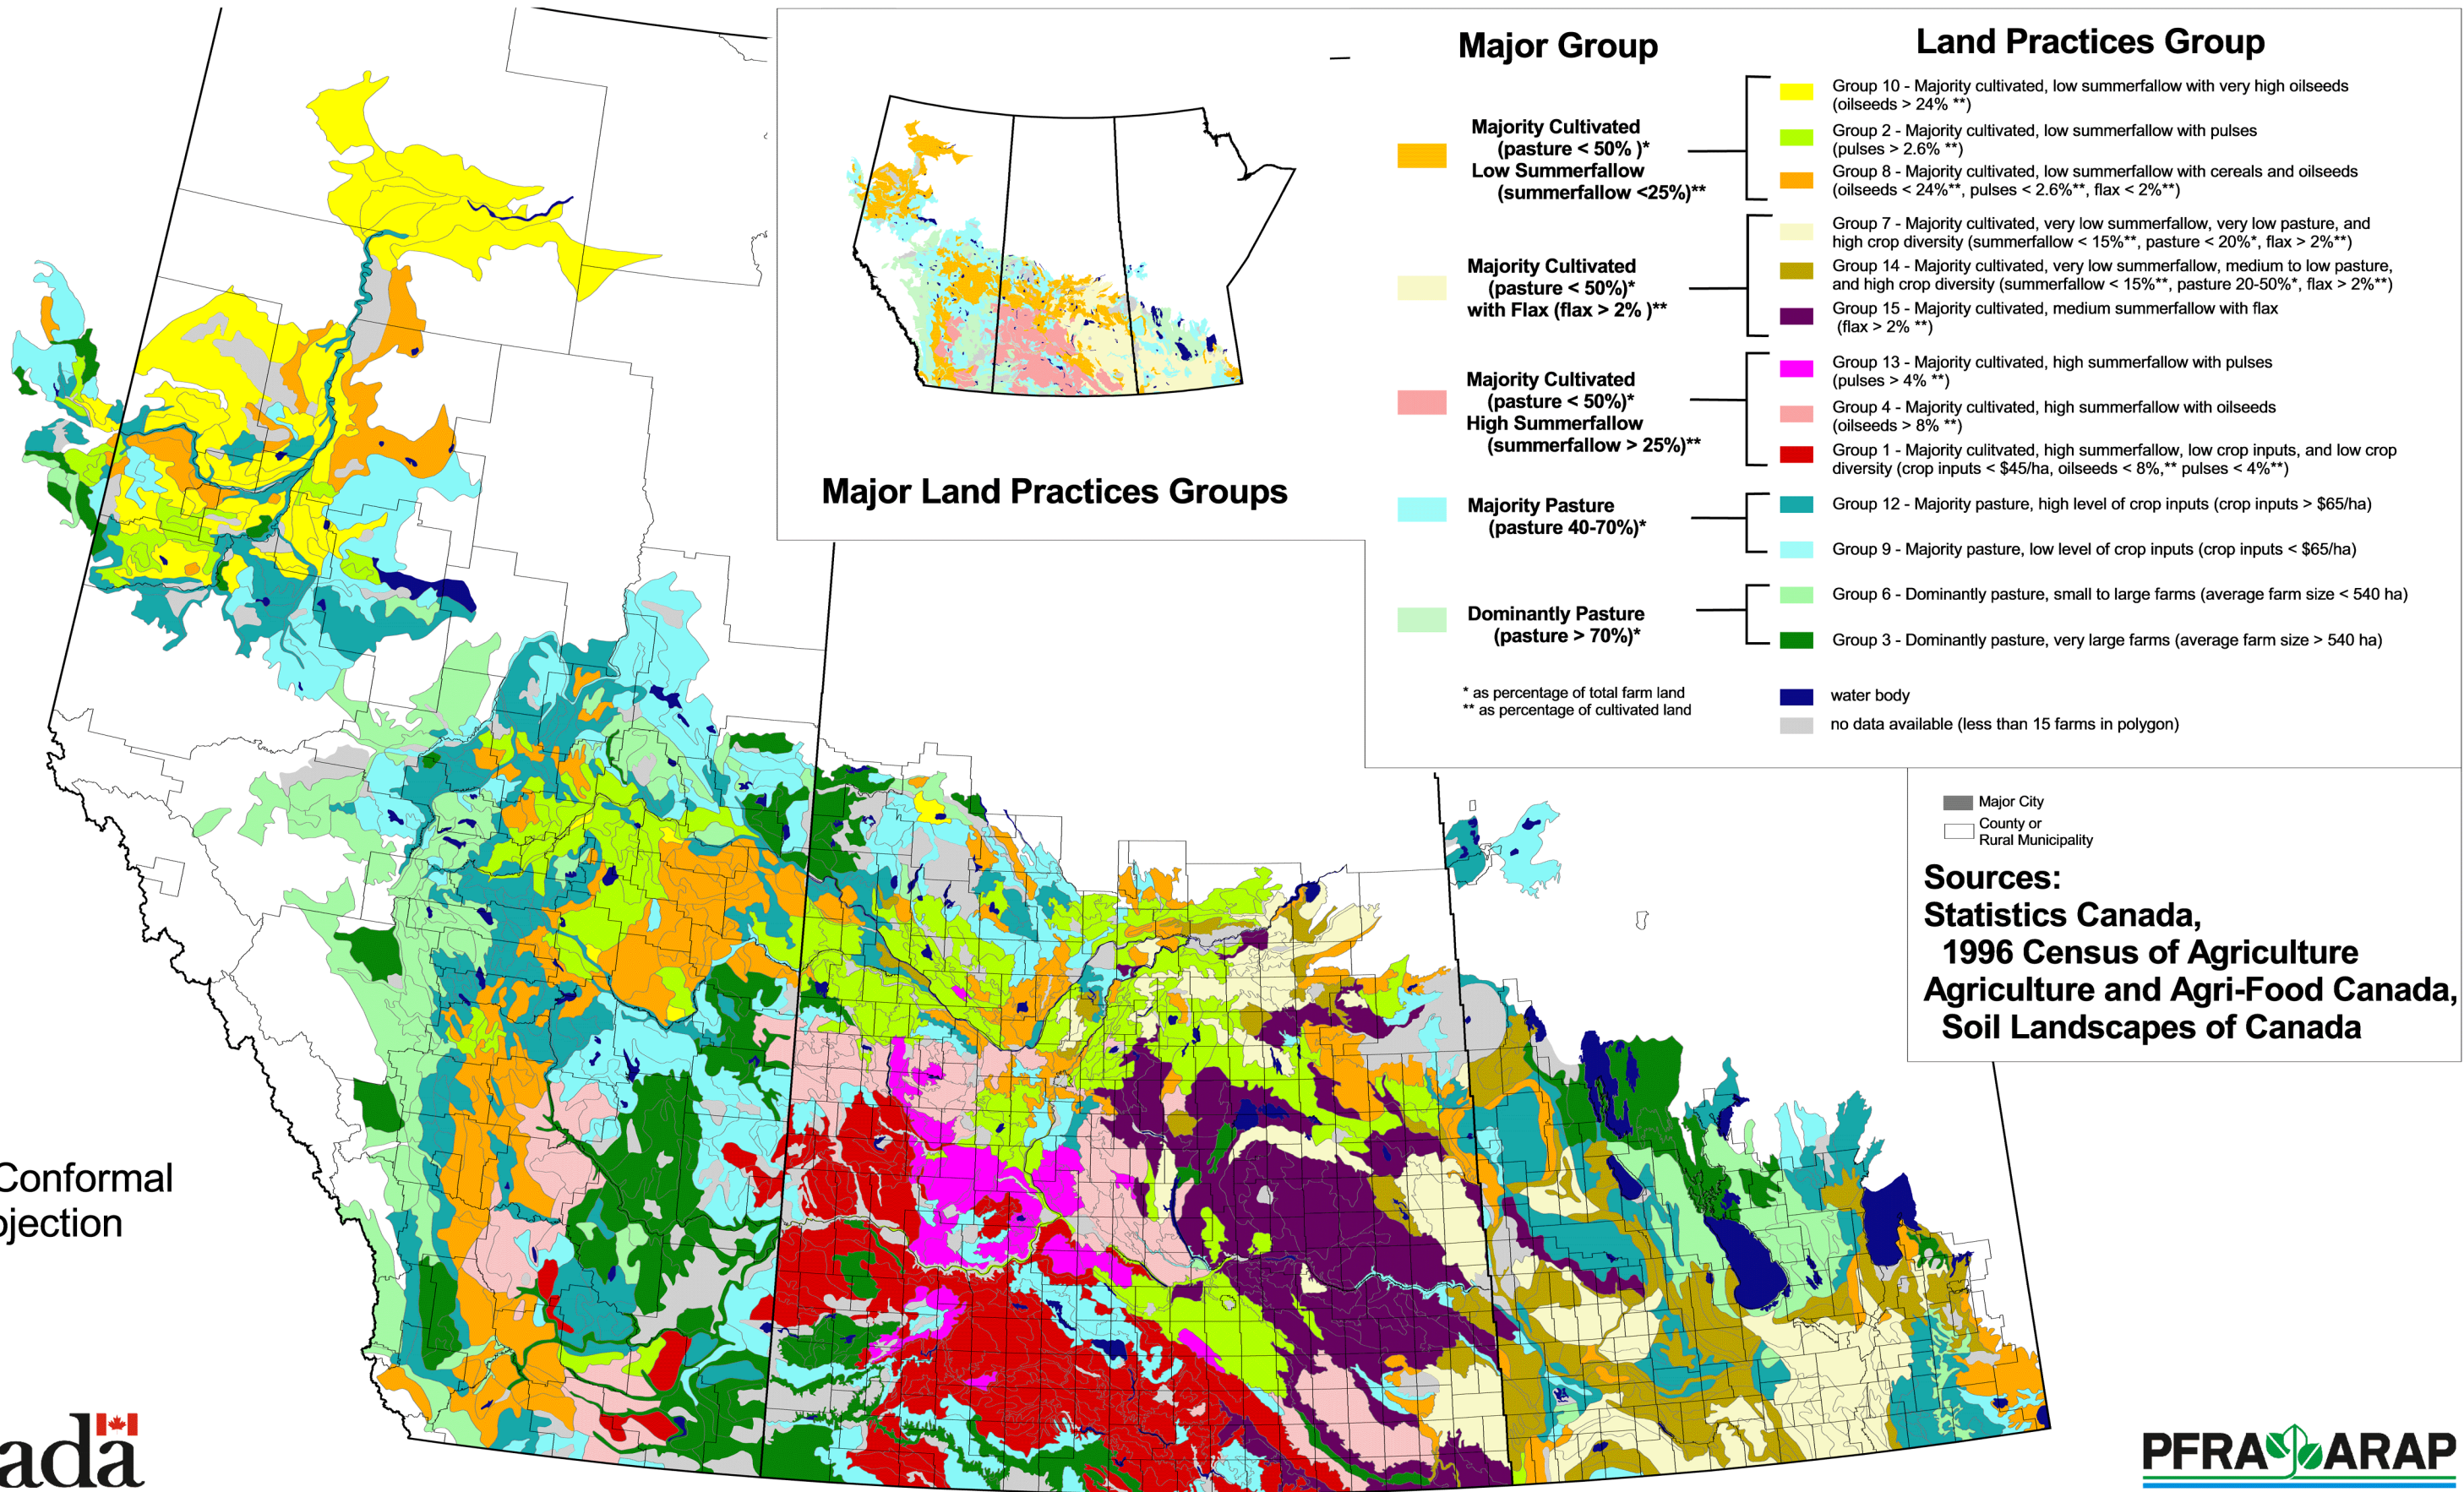

Prairie Agricultural Landscapes - Land Practices Groups

Lambert Conformal
Conic Projection

NAD83