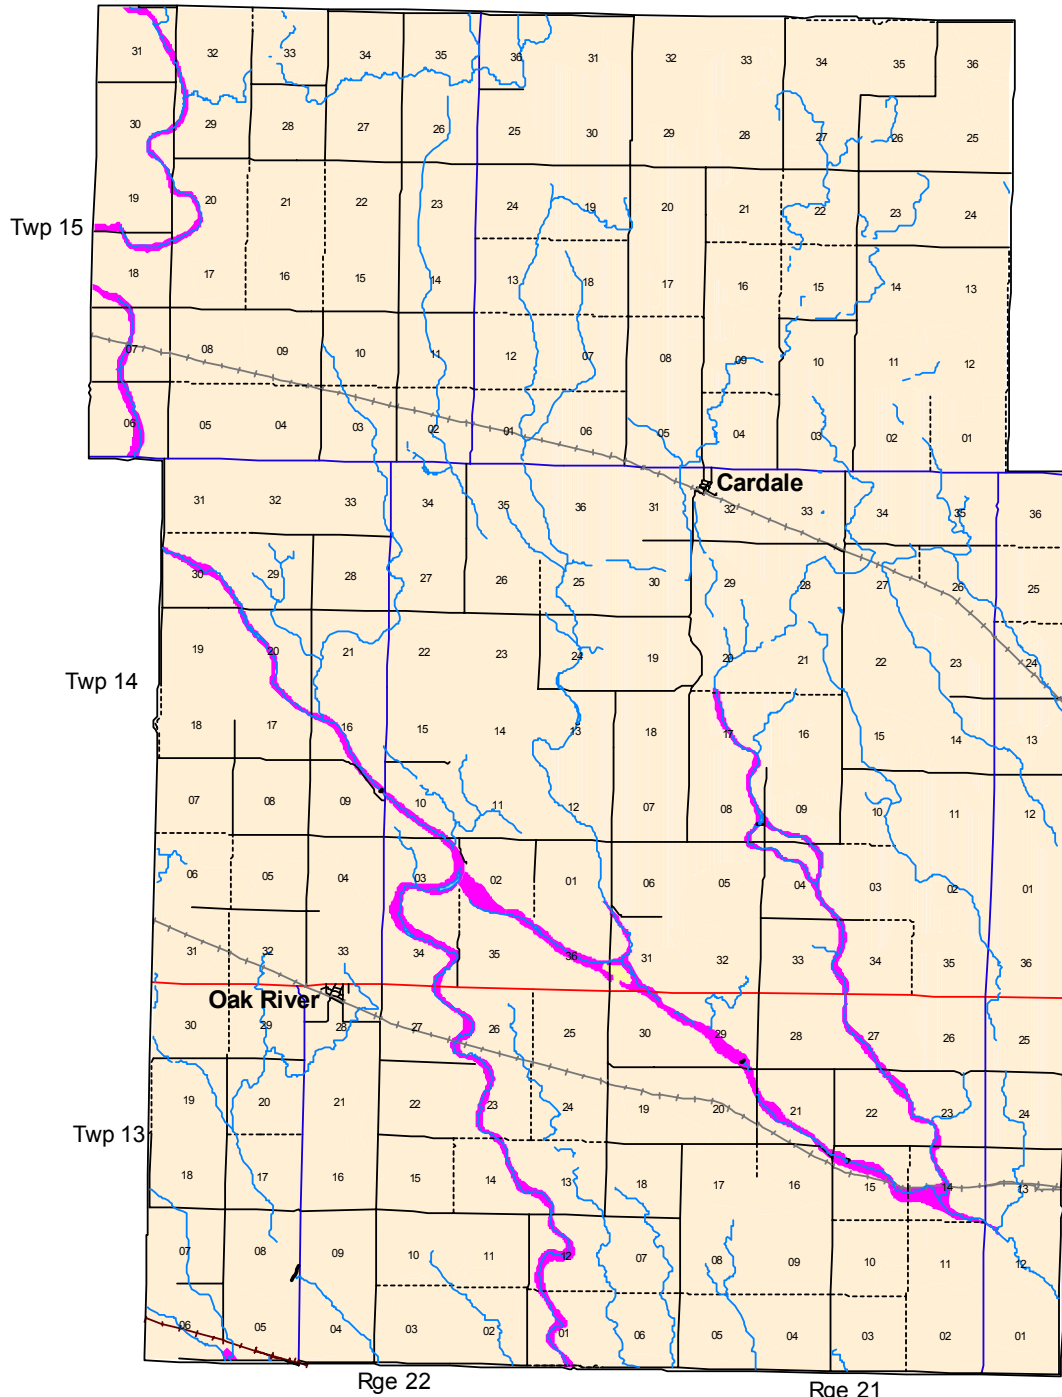

# Map 7

## Surface Texture in the RM of Blanshard

Fine Loamy Sand Eroded slopes

1:150000