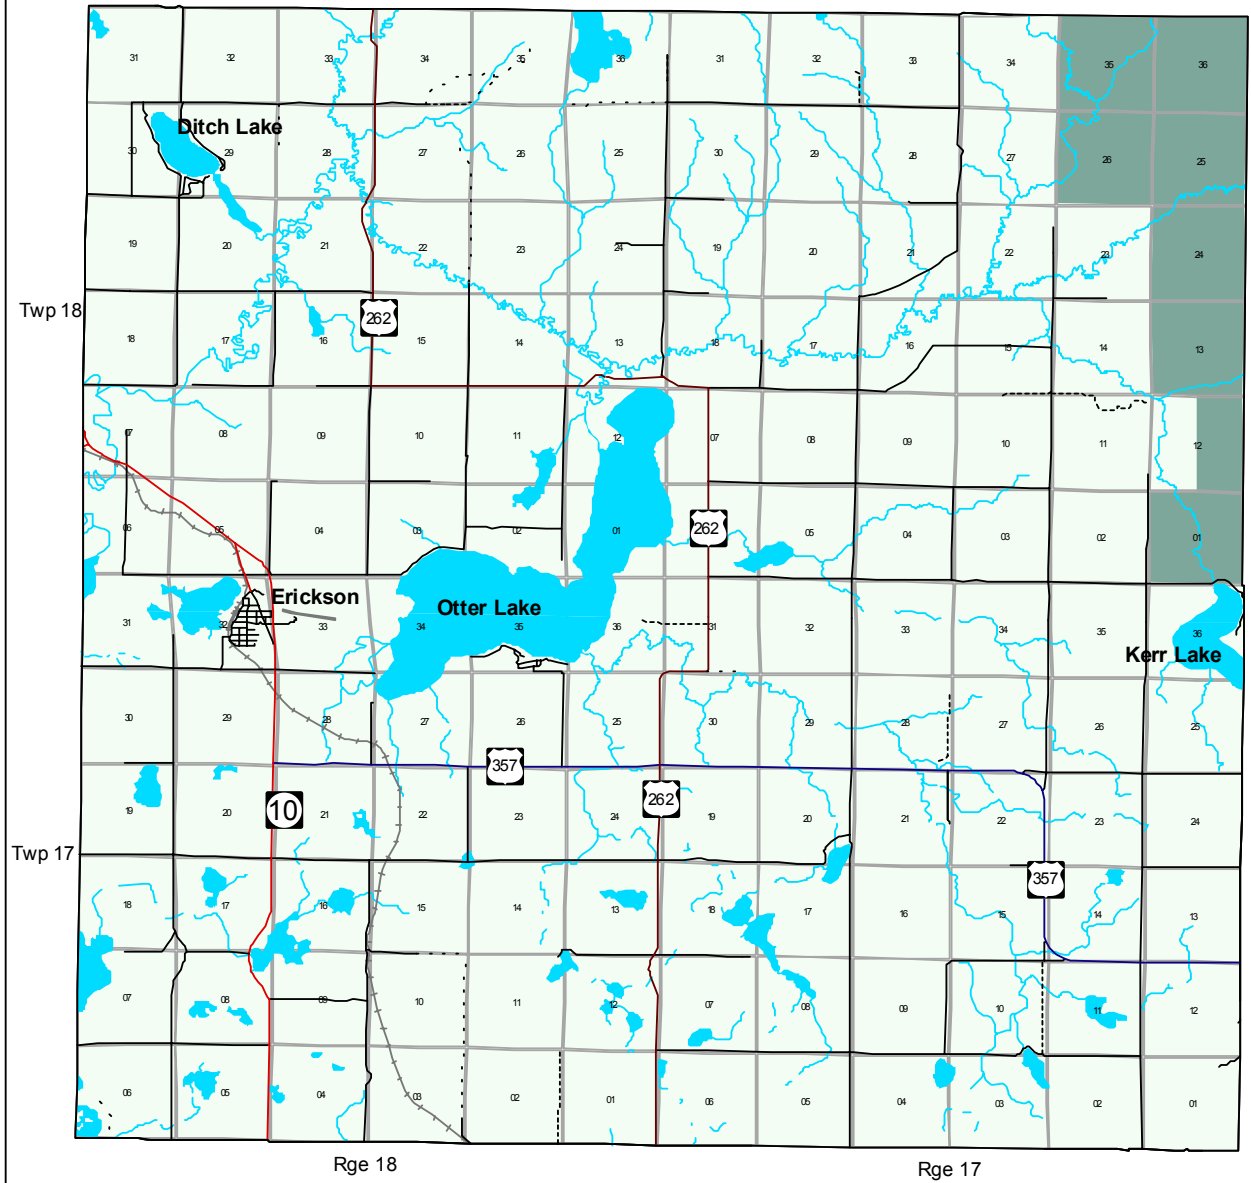

Map 1

Road Infrastructure in the RM of Clanwilliam

- | | | | |
|-----------|----------------|--------------------|-------------------------------|
| PTH | Municipal road | Residential street | Riding Mountain National Park |
| PR paved | Summer road | TransCanada Trail | |
| PR gravel | Cart trail | Airport runway | |