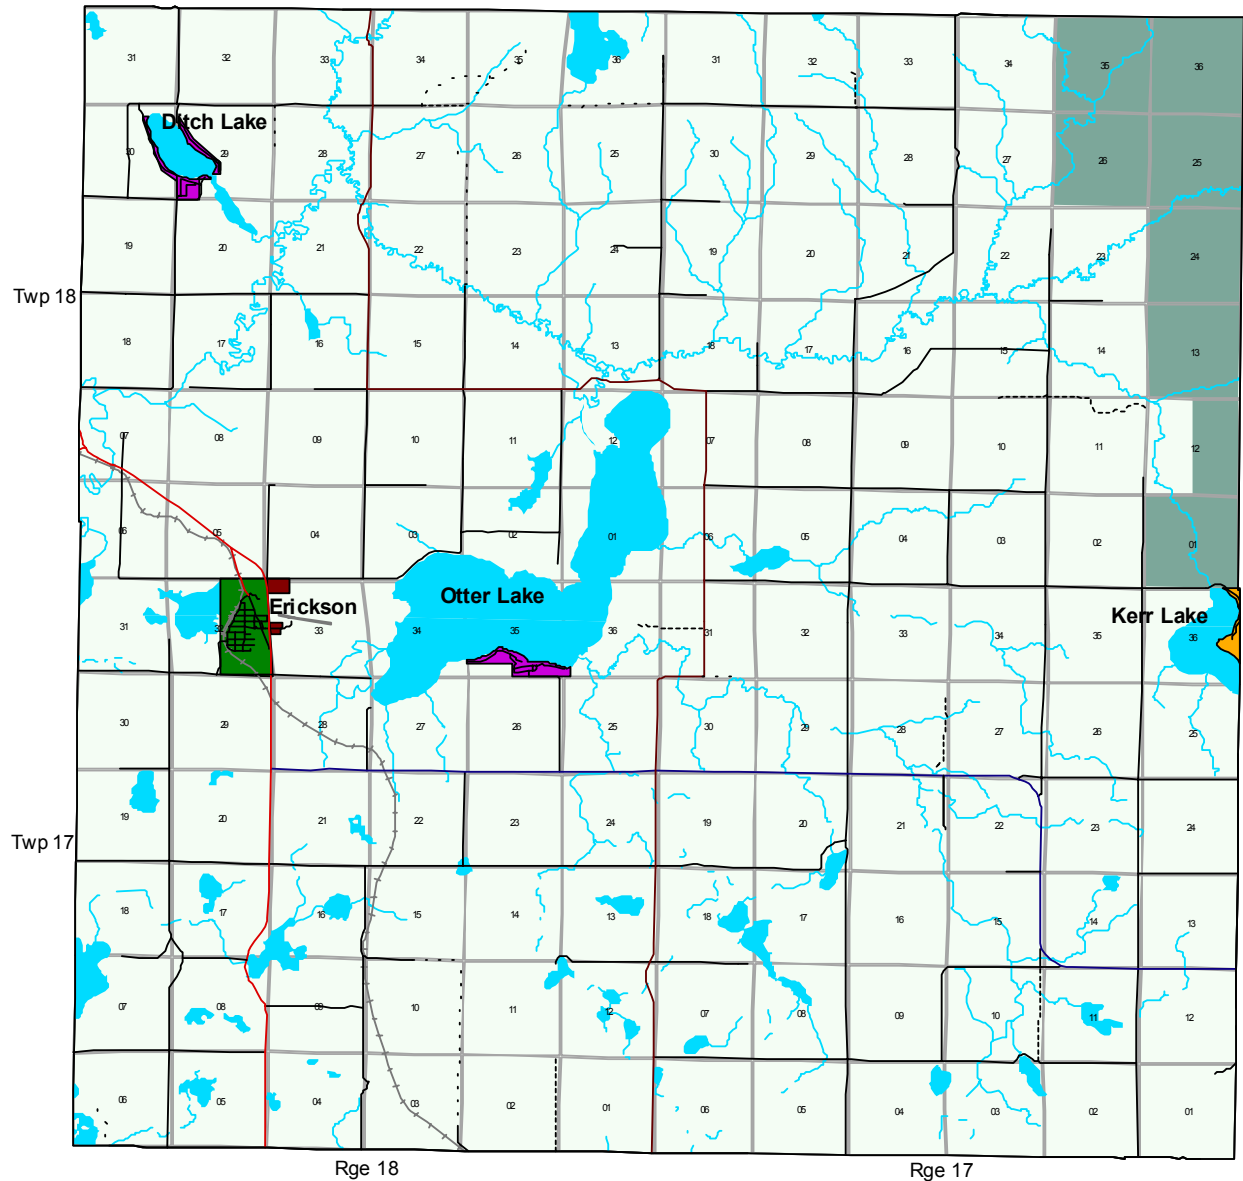

Map 12

Municipal Zones in the RM of Clawilliam

- General Agricultural Zone
- Highway Commercial Zone
- Residential Area
- General Seasonal Recreation Zone
- Seasonal Recreational Residential Zone
- Riding Mountain National Park

1:120000