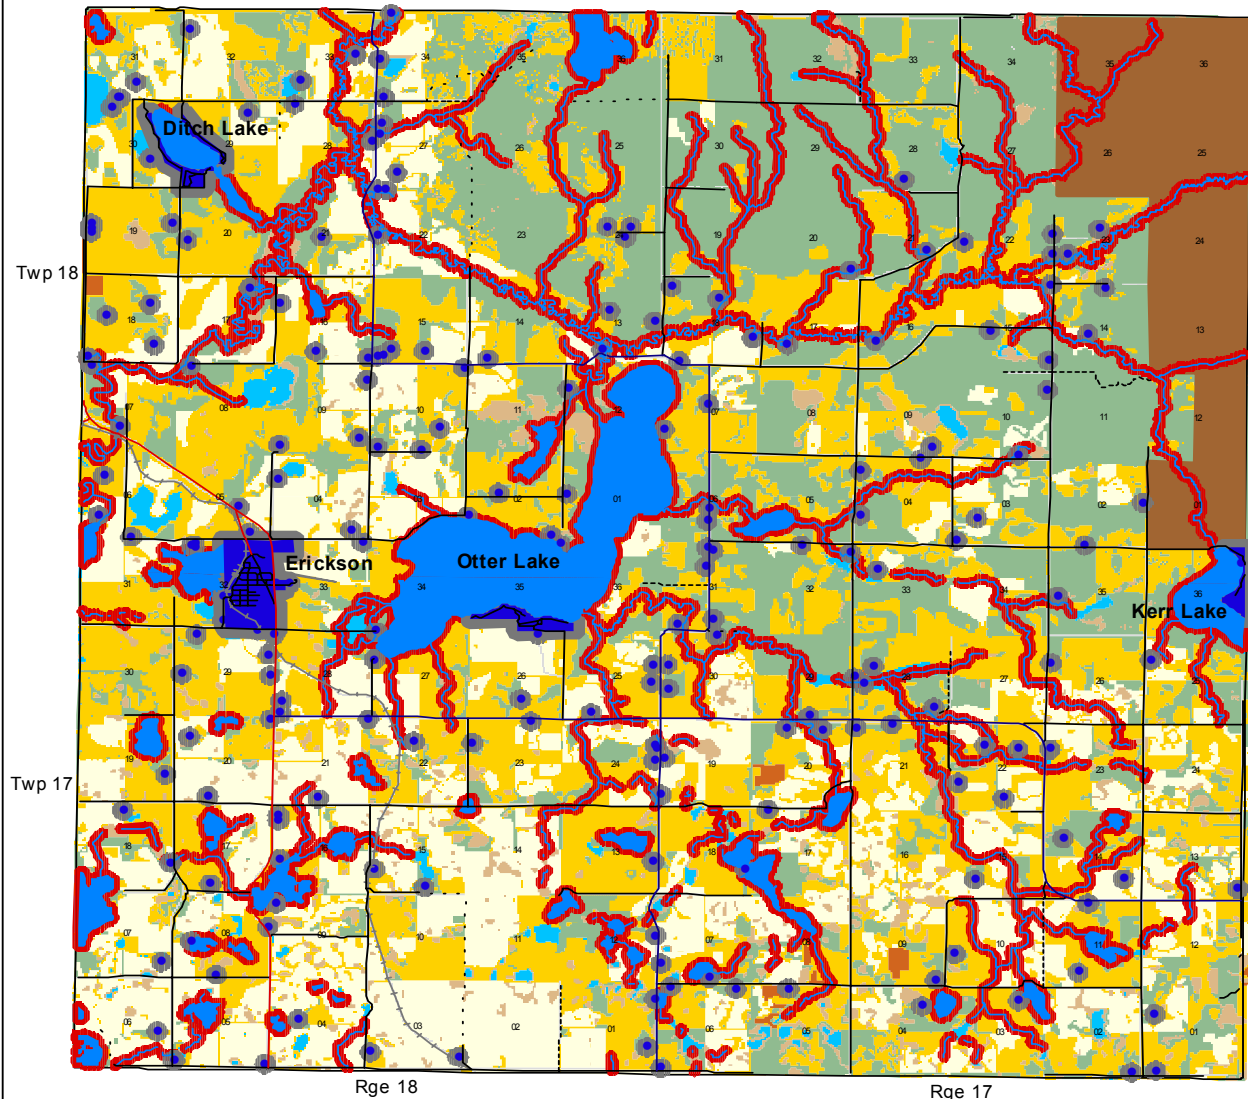

# Map 13

## Minimum setback for new or expanding livestock operations which are 5-75 AU in size in the RM of Clanwilliam

- Rural dwellings
- Residential/Recreational Zones
- 600 ft setback from rural dwellings and zoned areas
- 100 m setback from water bodies
- Annual Crop Land
- Trees
- Water
- Grassland
- Wetlands
- Forage
- Urban & Transportation
- Riding Mountain National Park