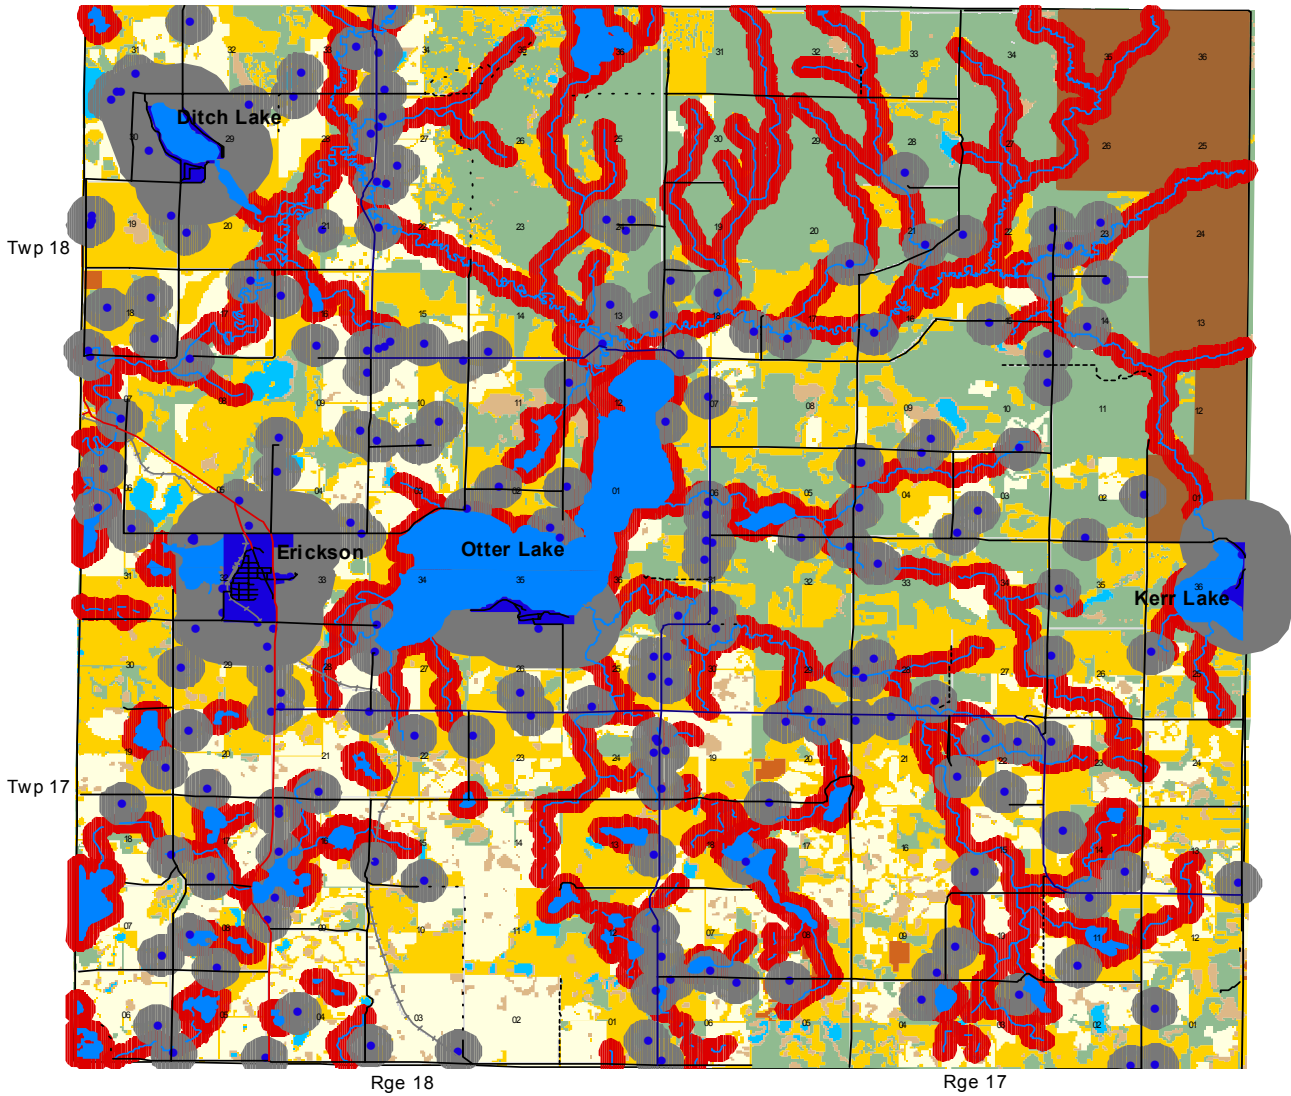

# Map 15

## Minimum setback for new or expanding livestock operations which are 101-150 AU in size in the RM of Clanwilliam

- Rural dwellings
- Residential/Recreational Zones
- Setback of 1/4 mile from rural dwellings and 1/2 mile from zoned areas
- 200 m setback from water bodies
- Annual Crop Land
- Trees
- Water
- Grassland
- Wetlands
- Forage
- Urban & Transportation
- Riding Mountain National Park