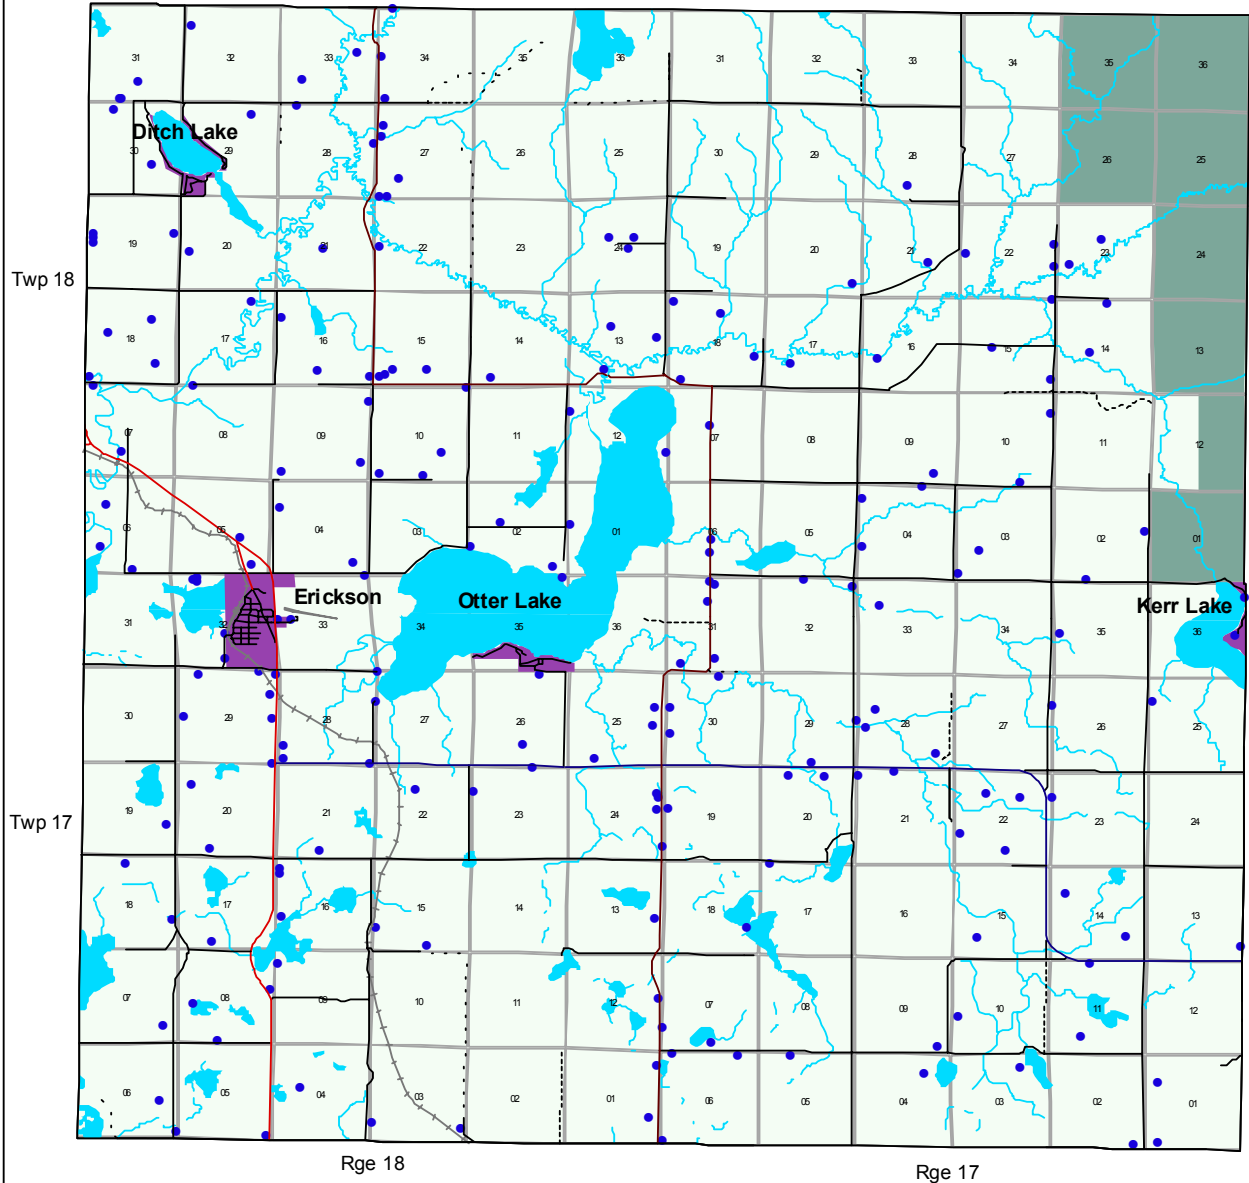

# Map 4

## Rural Dwellings and Rural Communities in the RM of Clanwilliam

- Rural dwellings
- Residential and/or recreational zones
- Riding Mountain National Park

1:120000