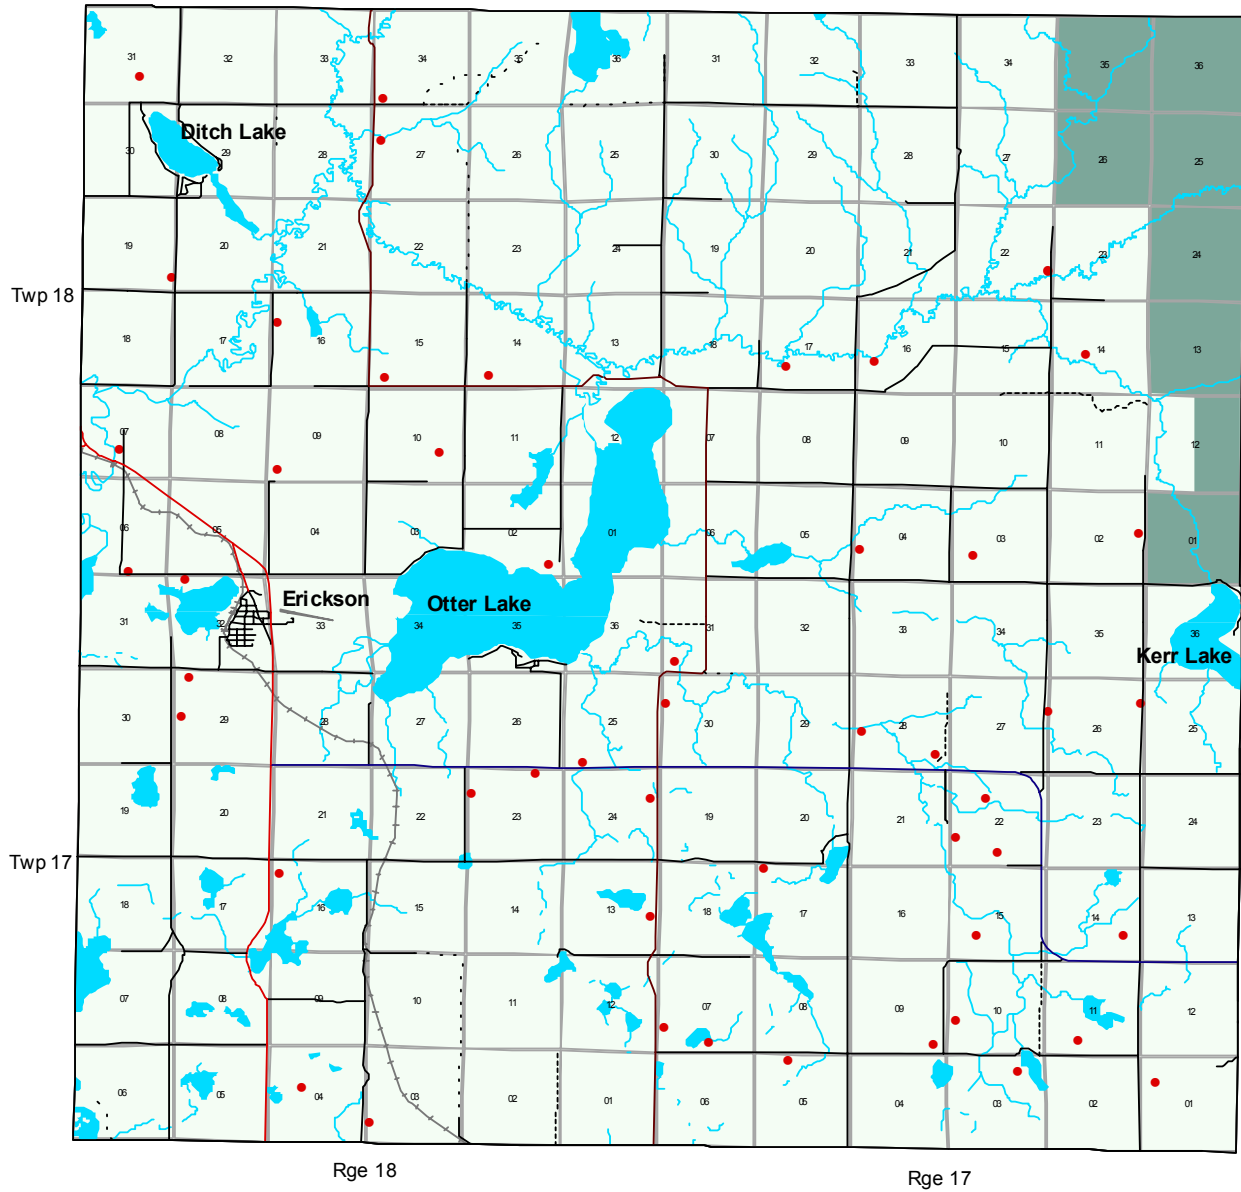

# Map 5

## Livestock Operations in the RM of Clanwilliam

● Livestock operations    ■ Riding Mountain National Park

1:120000