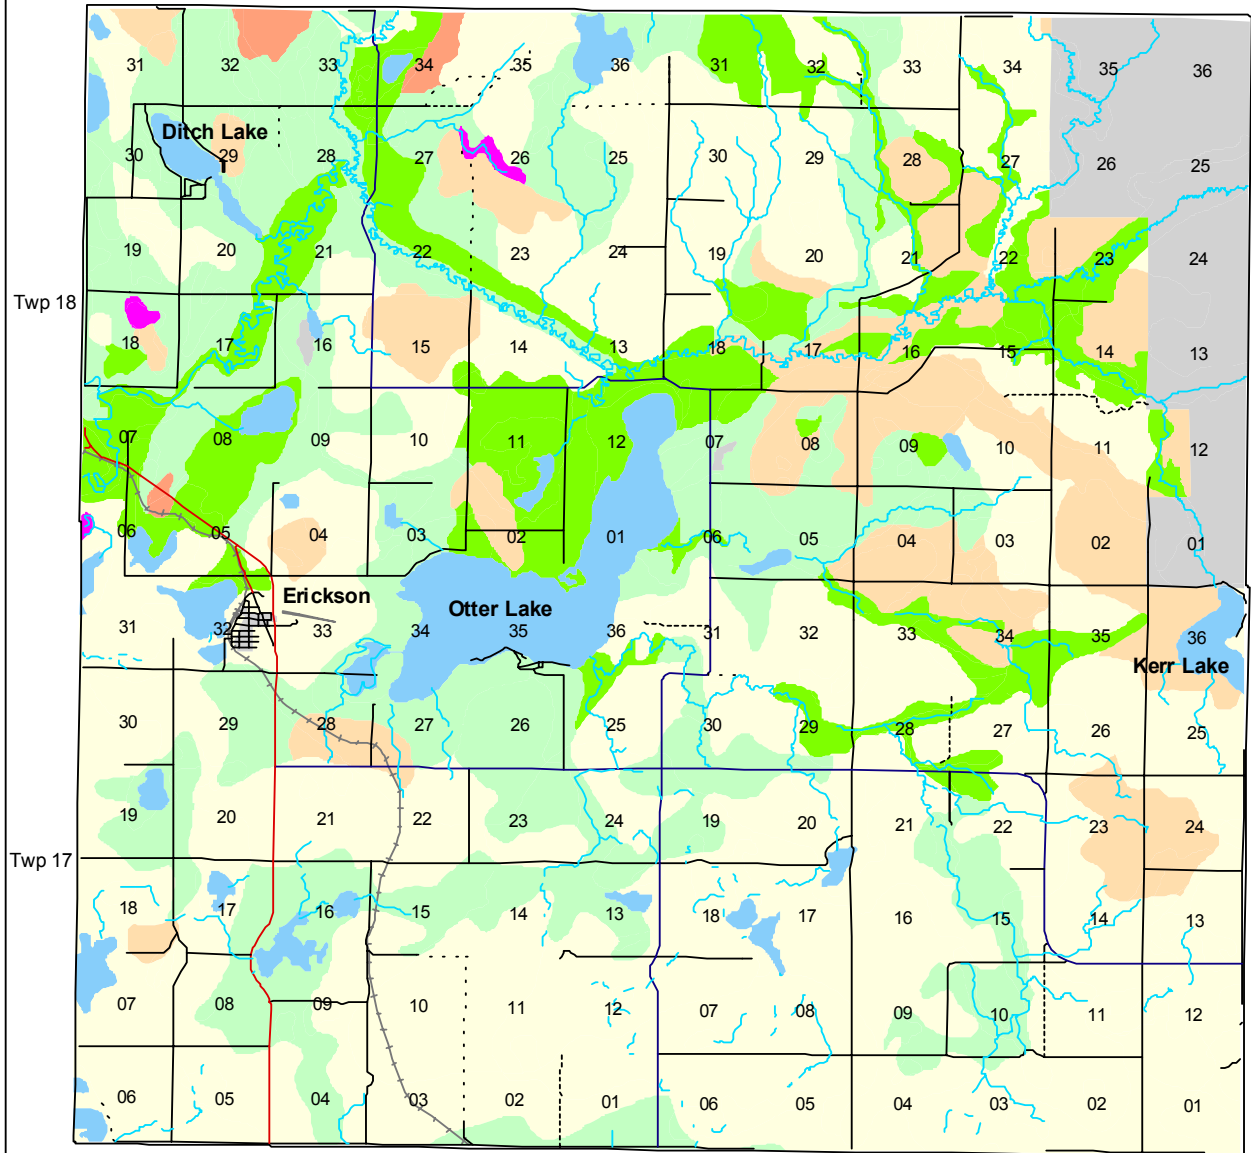

Map 8

Surface Slope in the RM of Clanwilliam

1:120000