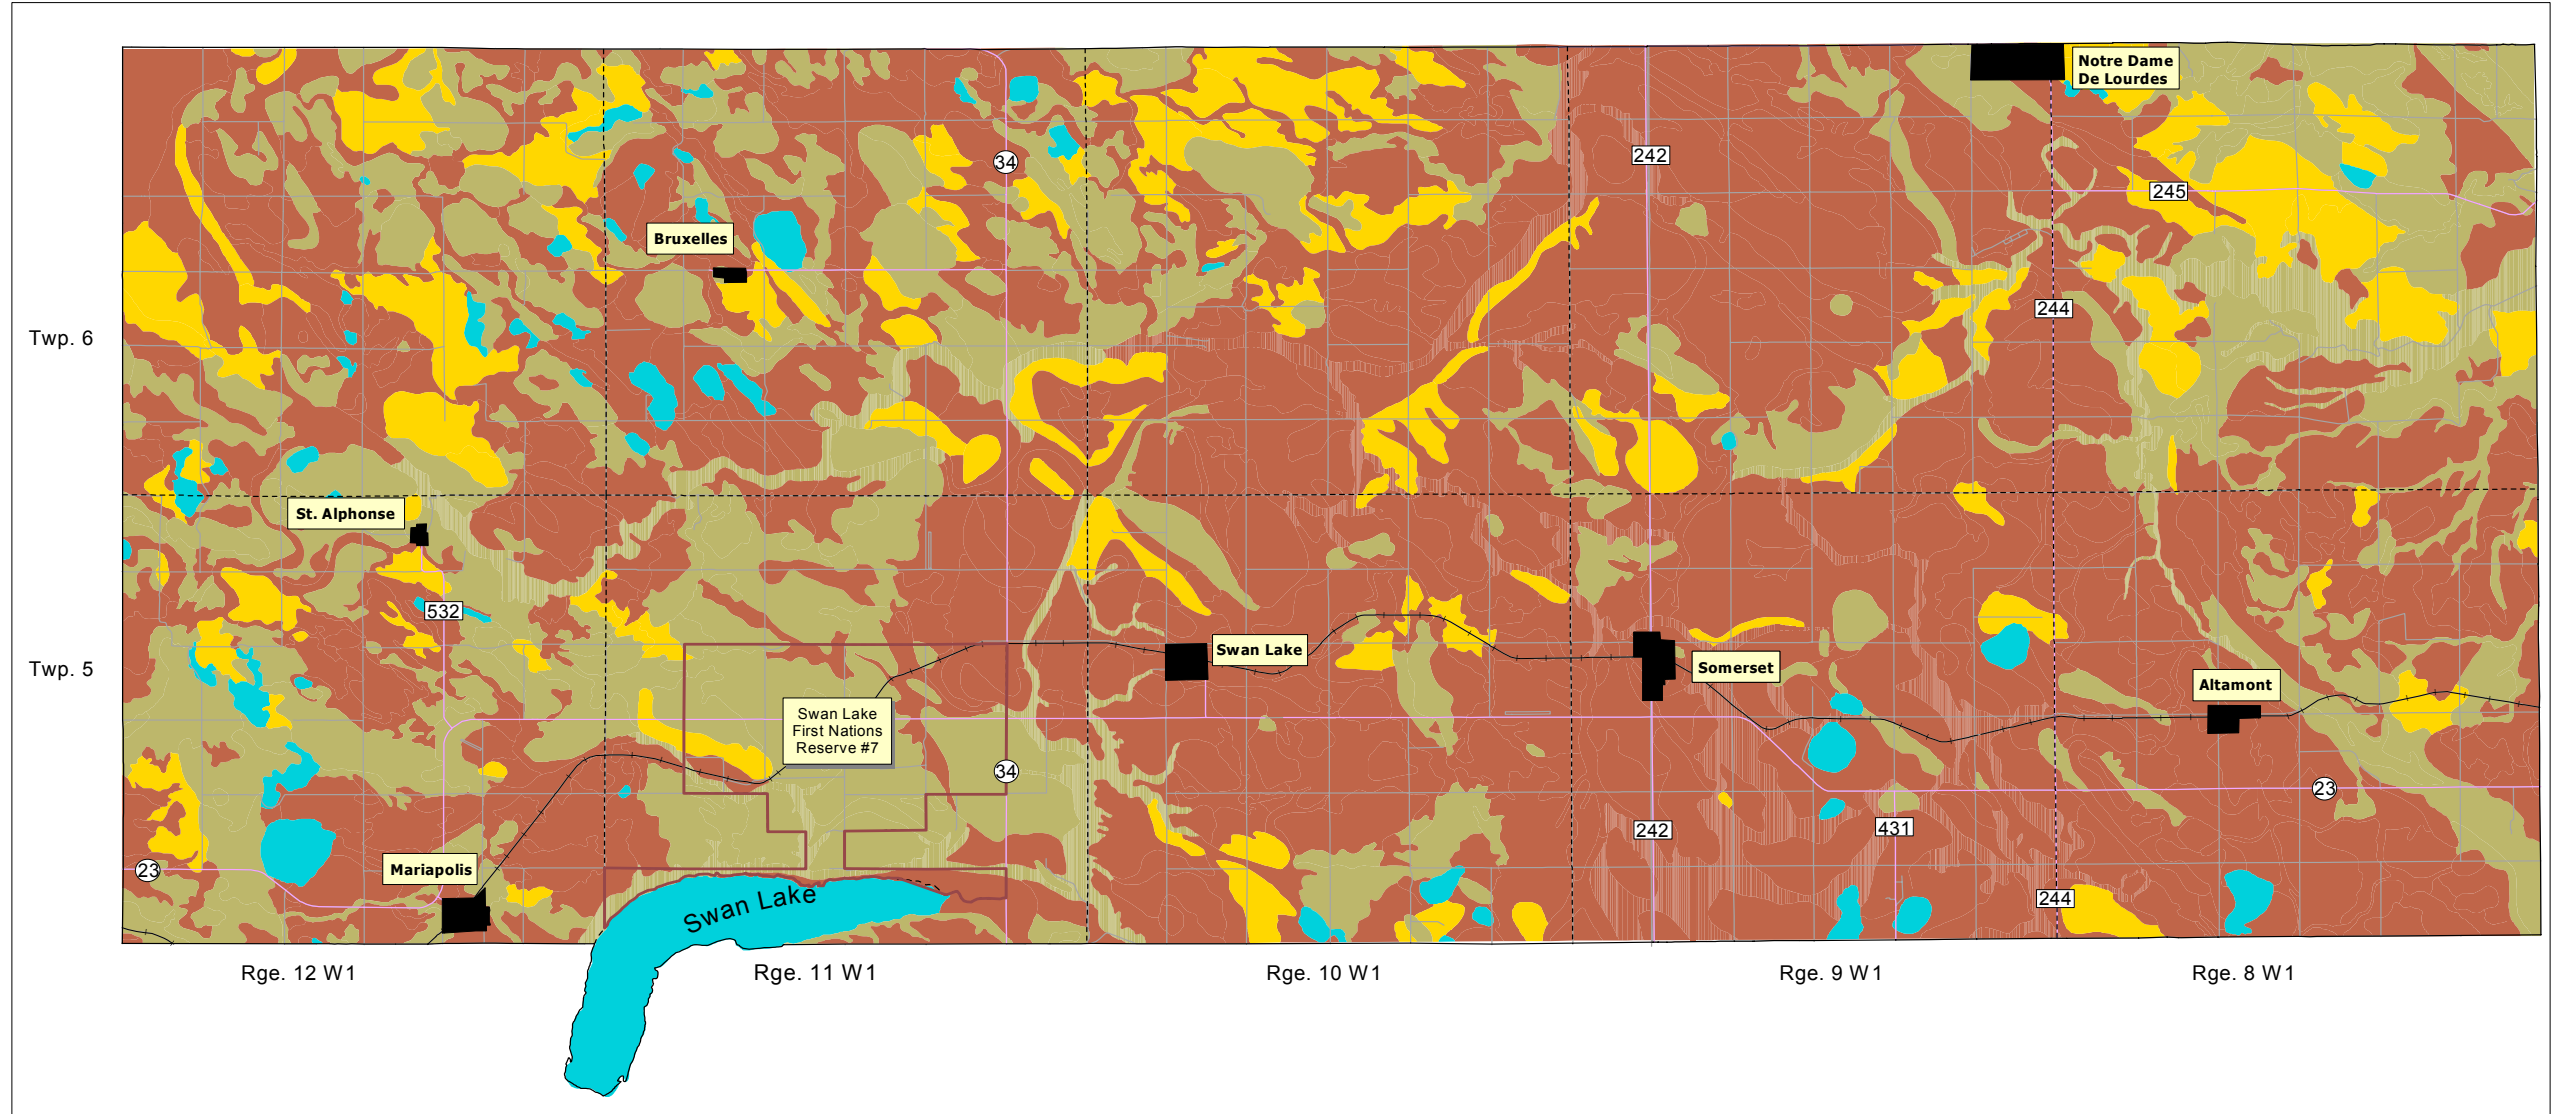

# Map #10 Soil Suitability Limitations for Earthen Manure Storage

- RM Boundary
- Reserve Boundary
- Township Boundary
- Towns
- Highways & PR's
- Railway
- Roads

## Soil Suitability Limitations for Earthen Manure Storage

- Very Significant
- Significant
- Moderate
- Water