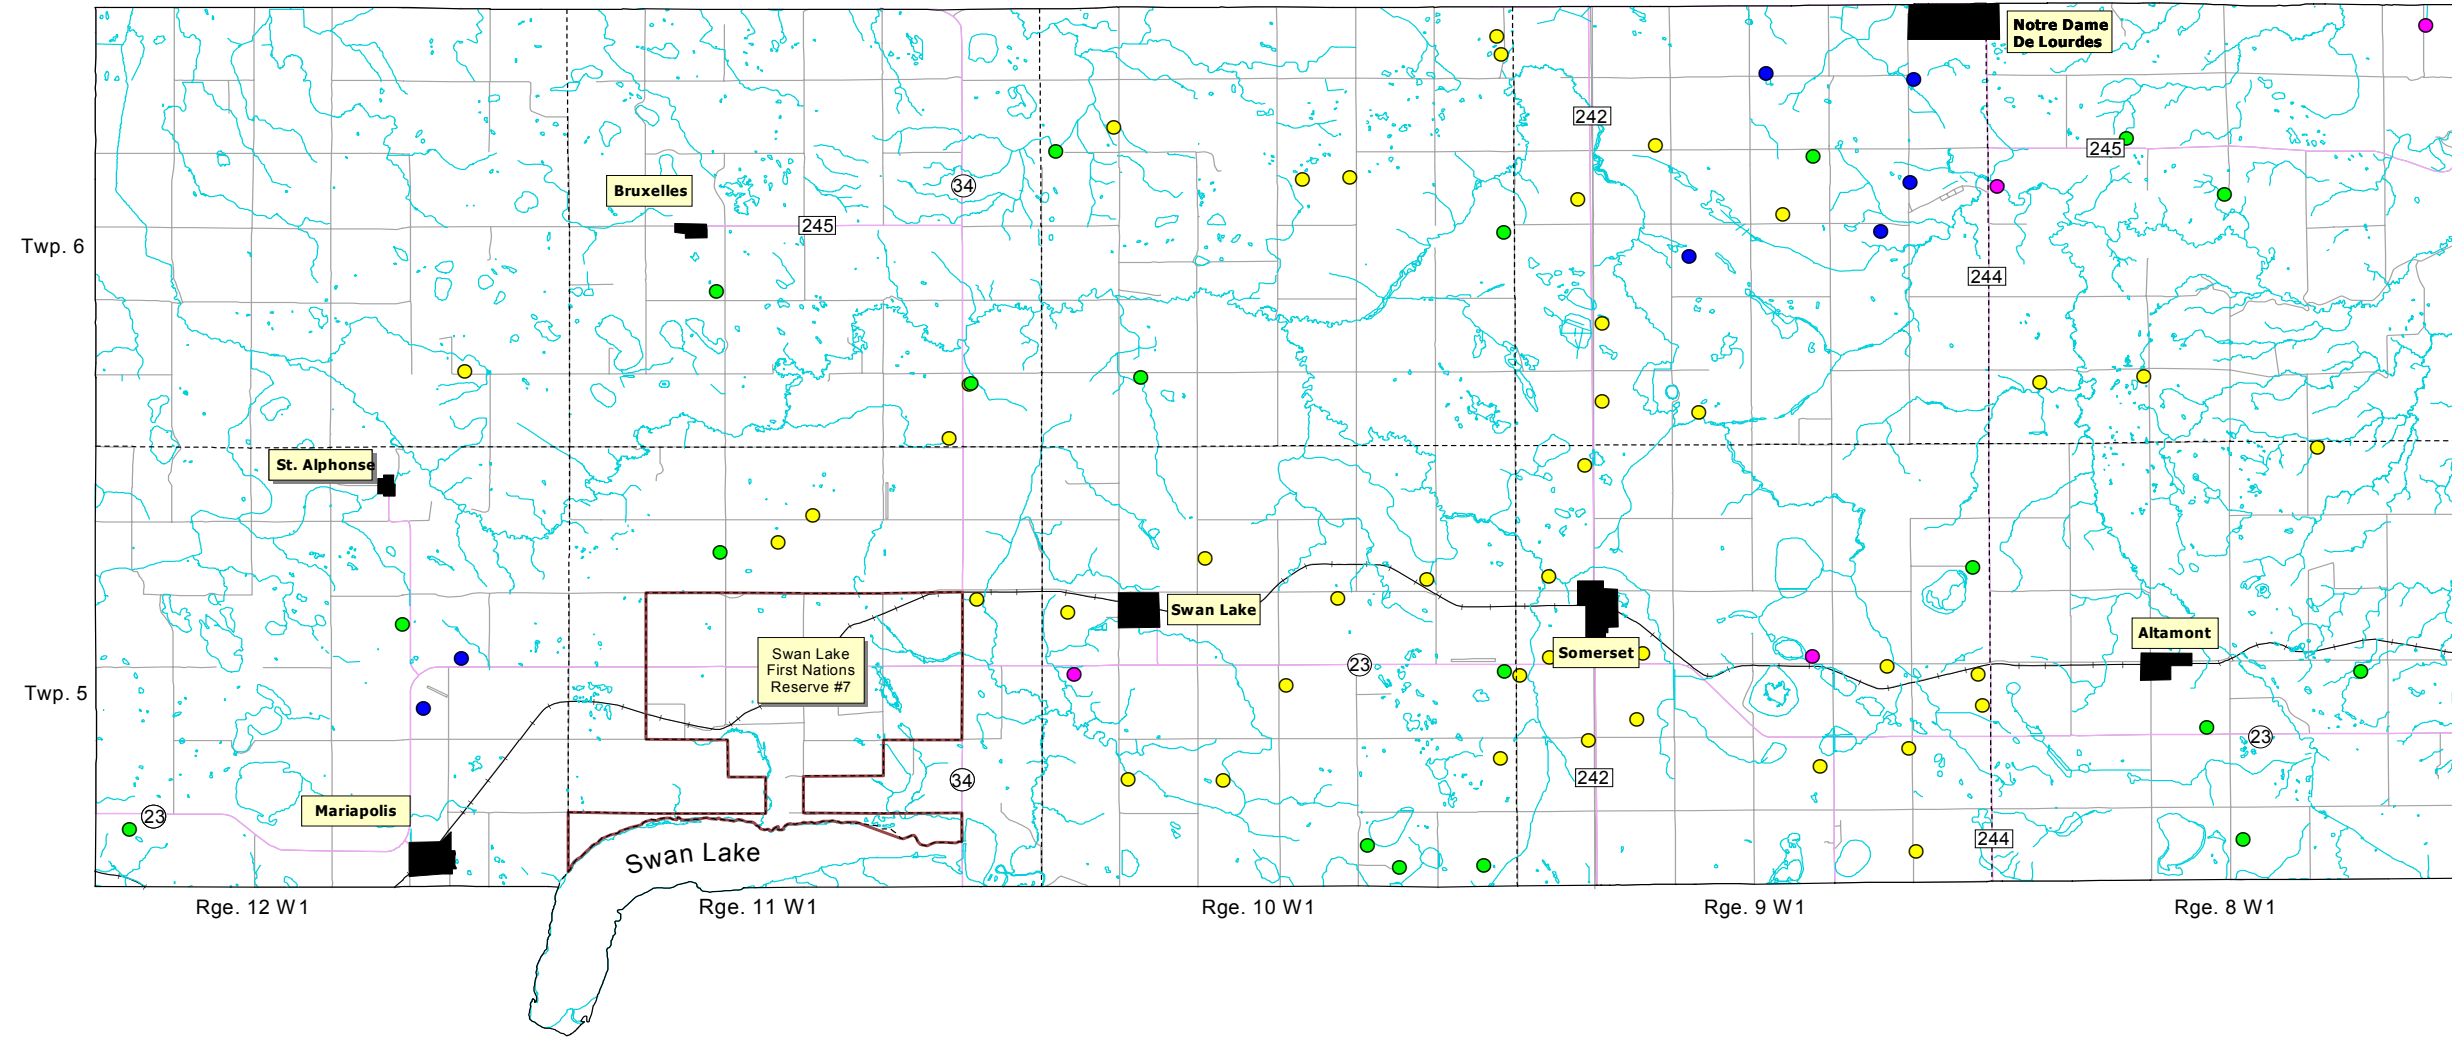

# Map #4 Location Map for all Hog Operations

-  Towns
-  Reserve Boundary
-  Township Boundary
-  RM Boundary
-  Railway
-  Highways & PR's
-  Roads
-  Water

## Hog Operation

-  grower/finisher
-  sow, farrow to finish
-  weanlings
-  sow, farrow to weanlings

1:50 000