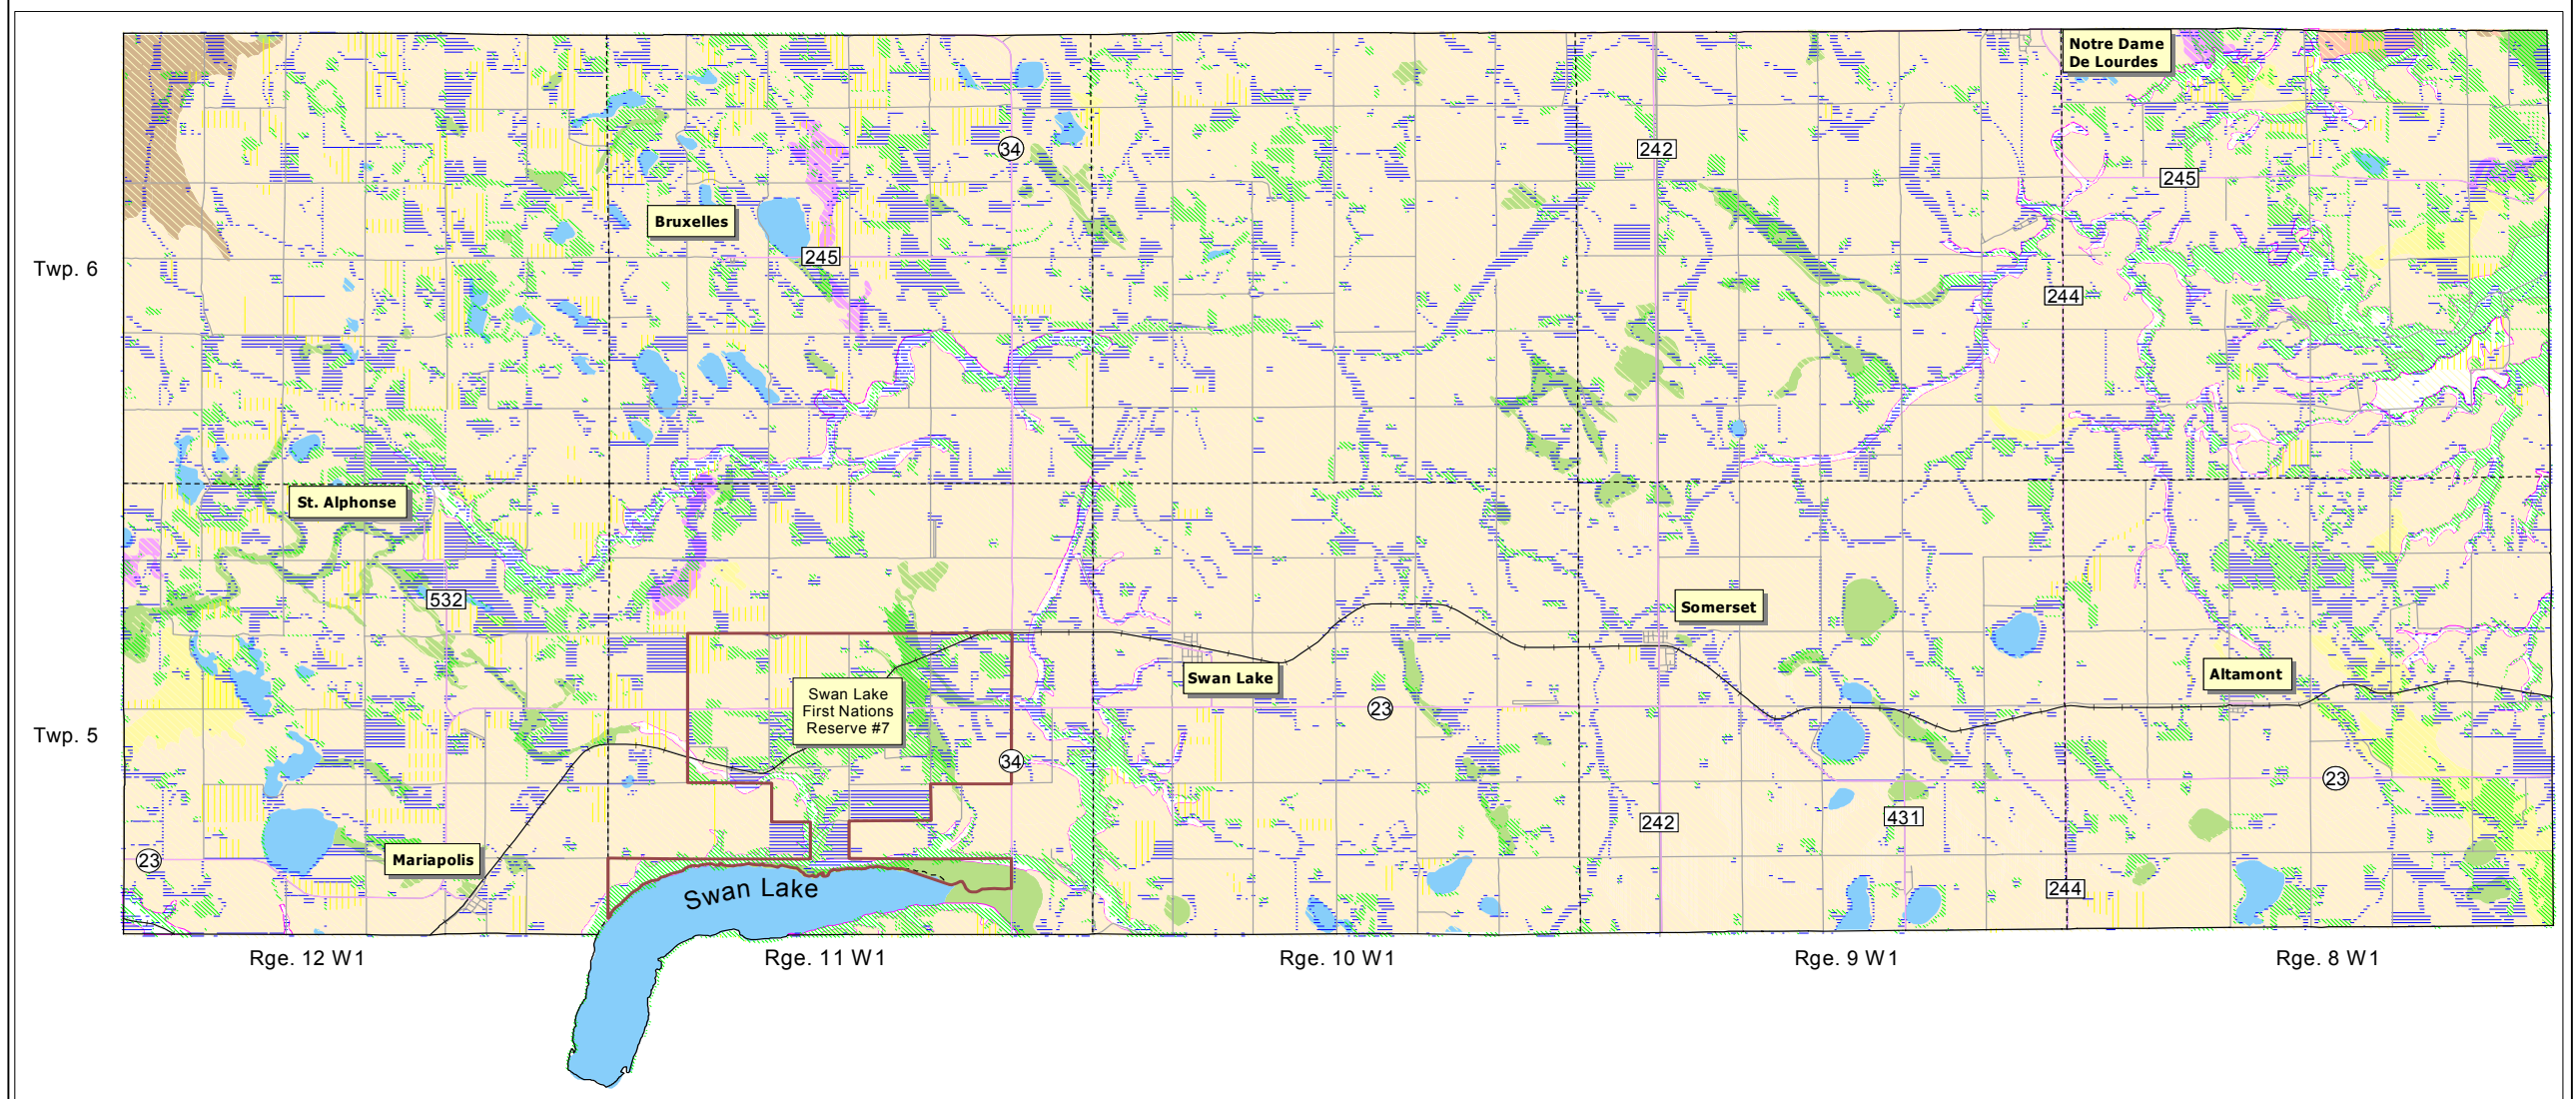

Map #8 Surface Texture with Annual Crop Land, Forage, Trees & Grassland Overlay

- Township Boundary
- RM Boundary
- Roads
- Railway
- Highways & PR's
- Reservation

- #### Surface Texture
- Eroded slopes
 - Water
 - Unclassified
 - Clayey
 - Fine Loamy
 - Coarse Loamy
 - Sand
 - Coarse Sands
 - Organic
 - Marsh

- #### Land Use
- Annual Crop Land
 - Forage
 - Trees
 - Grassland