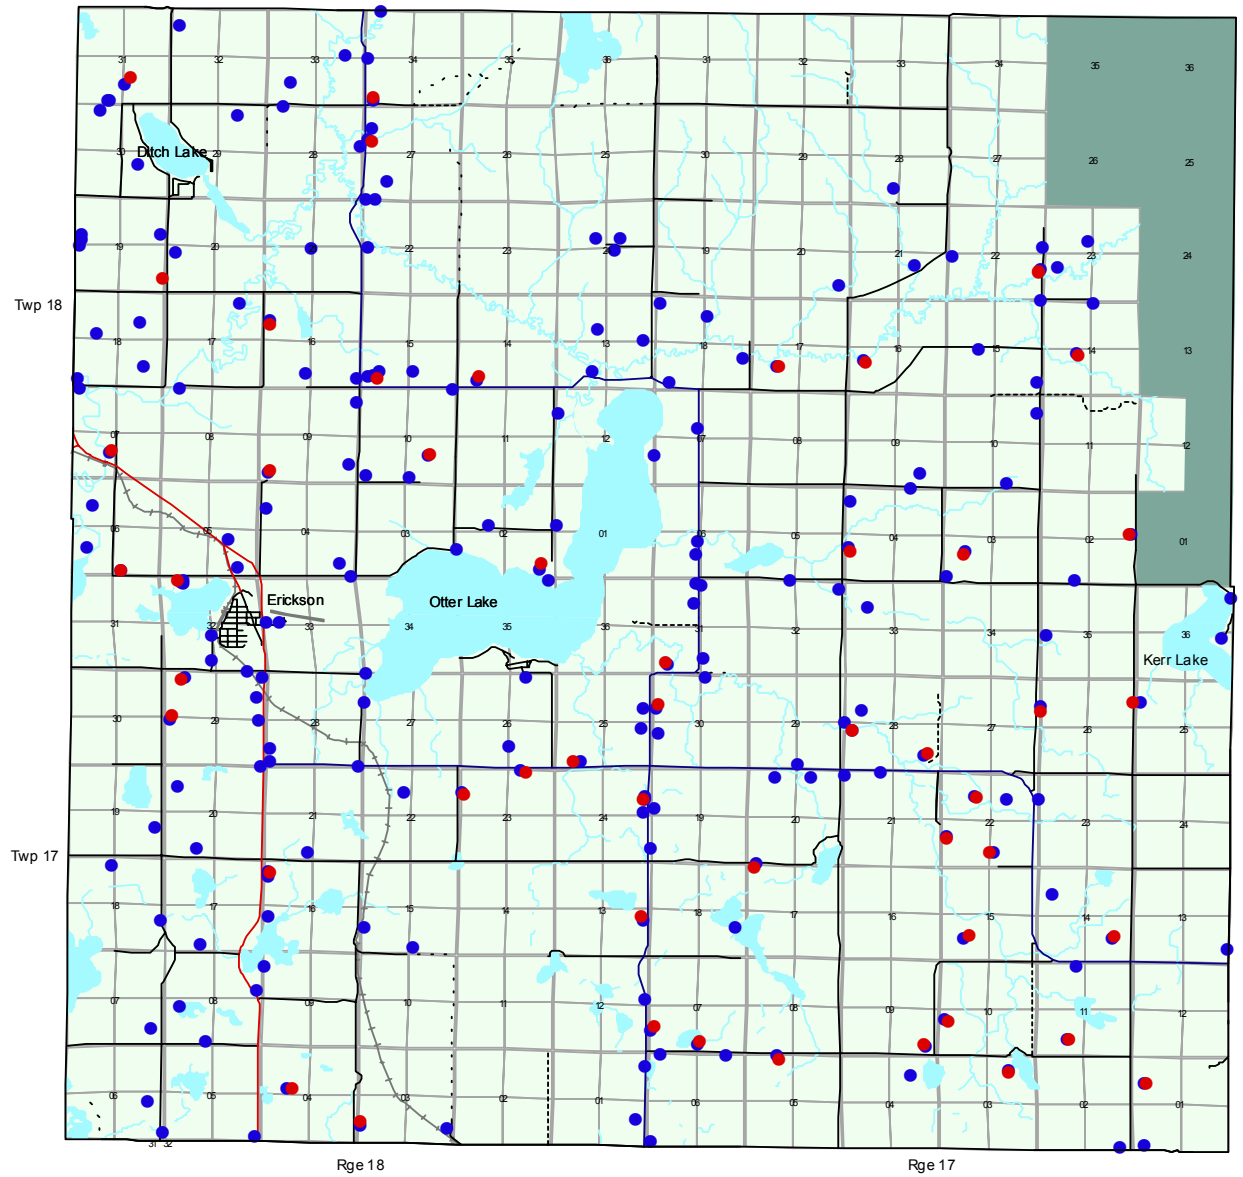

Map 1

Livestock Operations and Rural Residences in the RM of Clanwilliam

● Livestock operations ● Rural residences ■ Riding Mountain National Park

2 0 2 4 Kilometers

1:120000