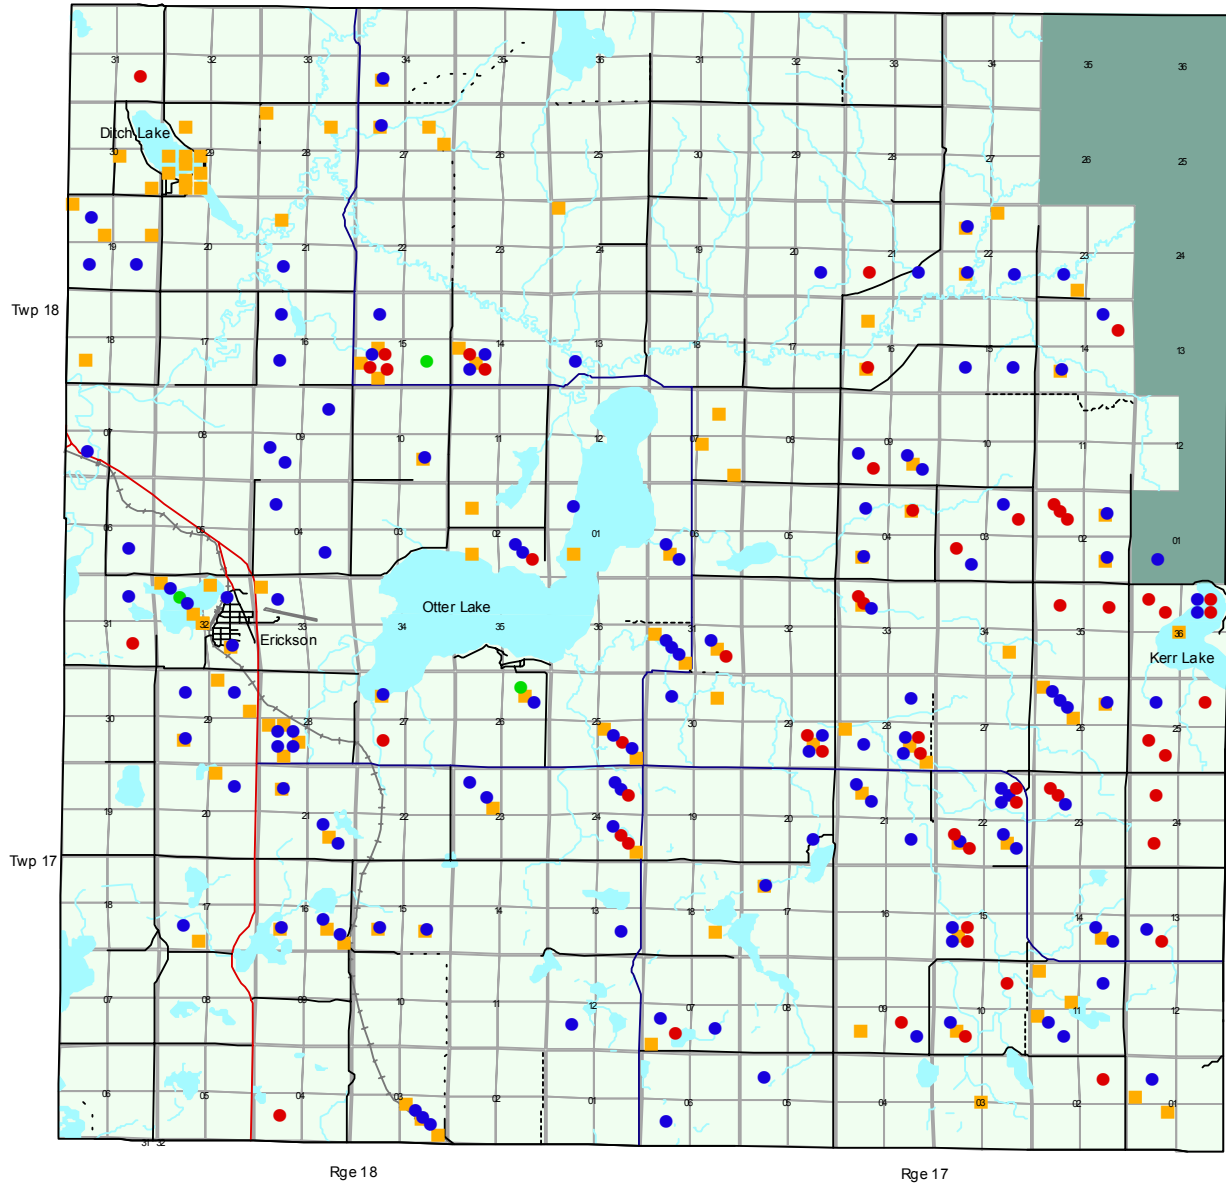

# Map 3

## Wells in the RM of Clanwilliam

\*\* Exact location of wells within quarter section is not know.  
Placement of well symbols are either on or offset from centre of quarter.

Wells in Clanwilliam (Manitoba Conservation)

■ Registered wells

Wells in Clanwilliam (survey)

● abandoned ● production ● sealed

1:120000