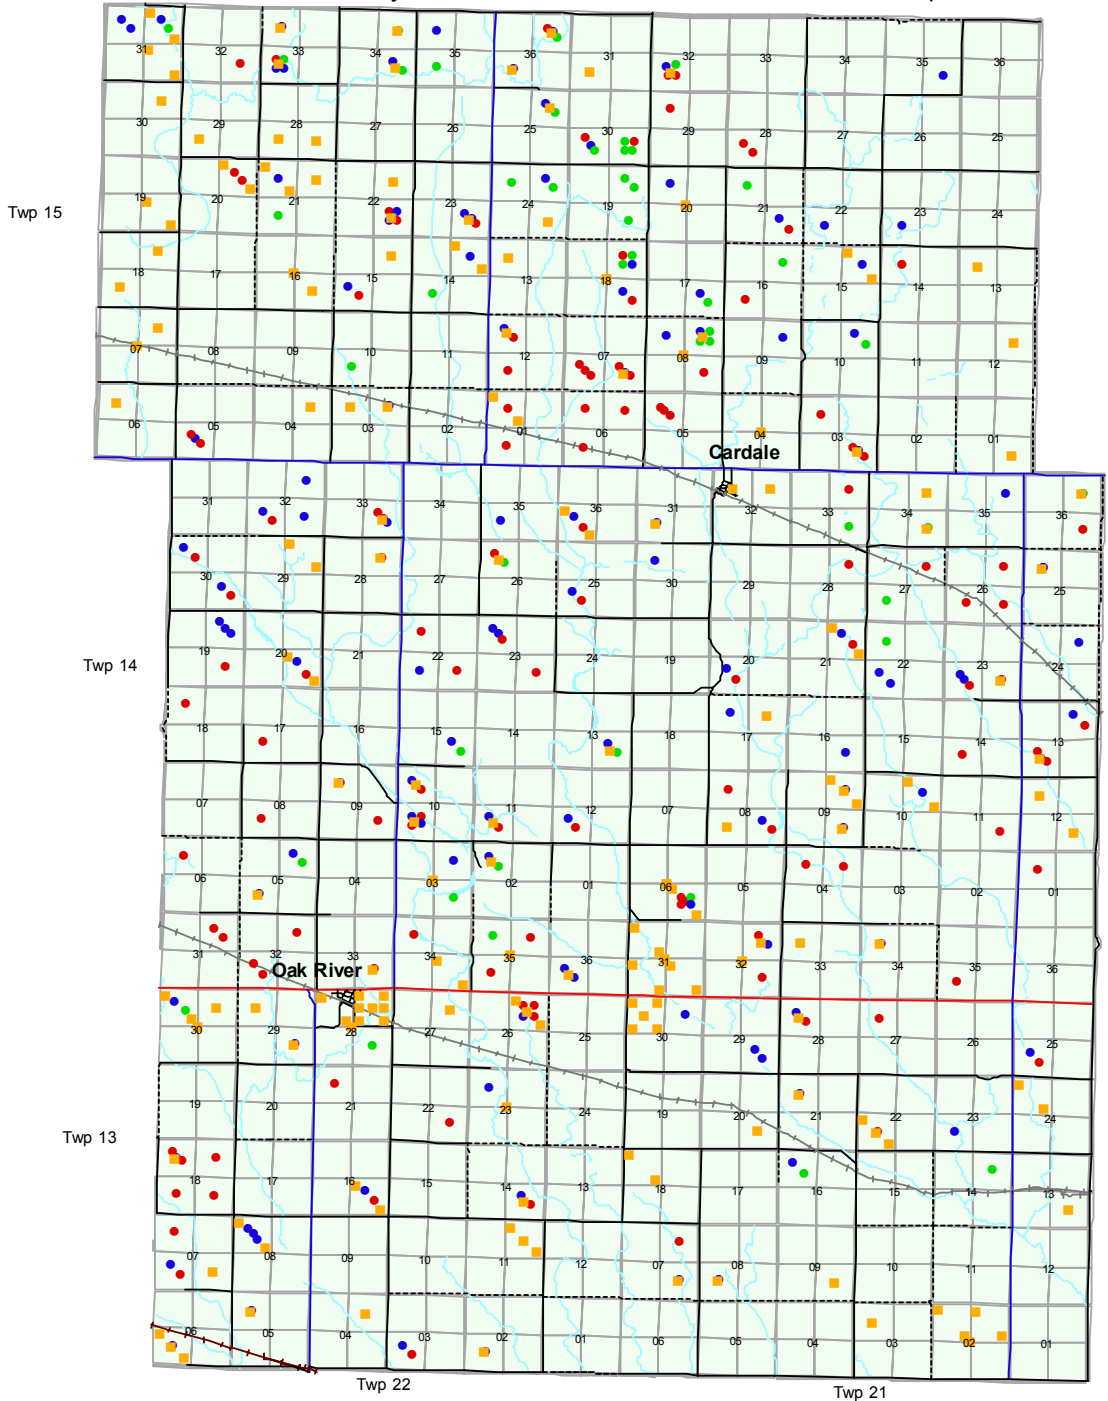

Map 4 Wells in the RM of Blanshard

** Exact location of wells within quarter section is not know.
Placement of well symbols are either on or offset from centre of quarter.

Wells in Blanshard (Manitoba Conservation) Wells in Blanshard (survey)

■ Registered wells ● abandoned ● production ● sealed

2 0 2 4 Kilometers

1:150000