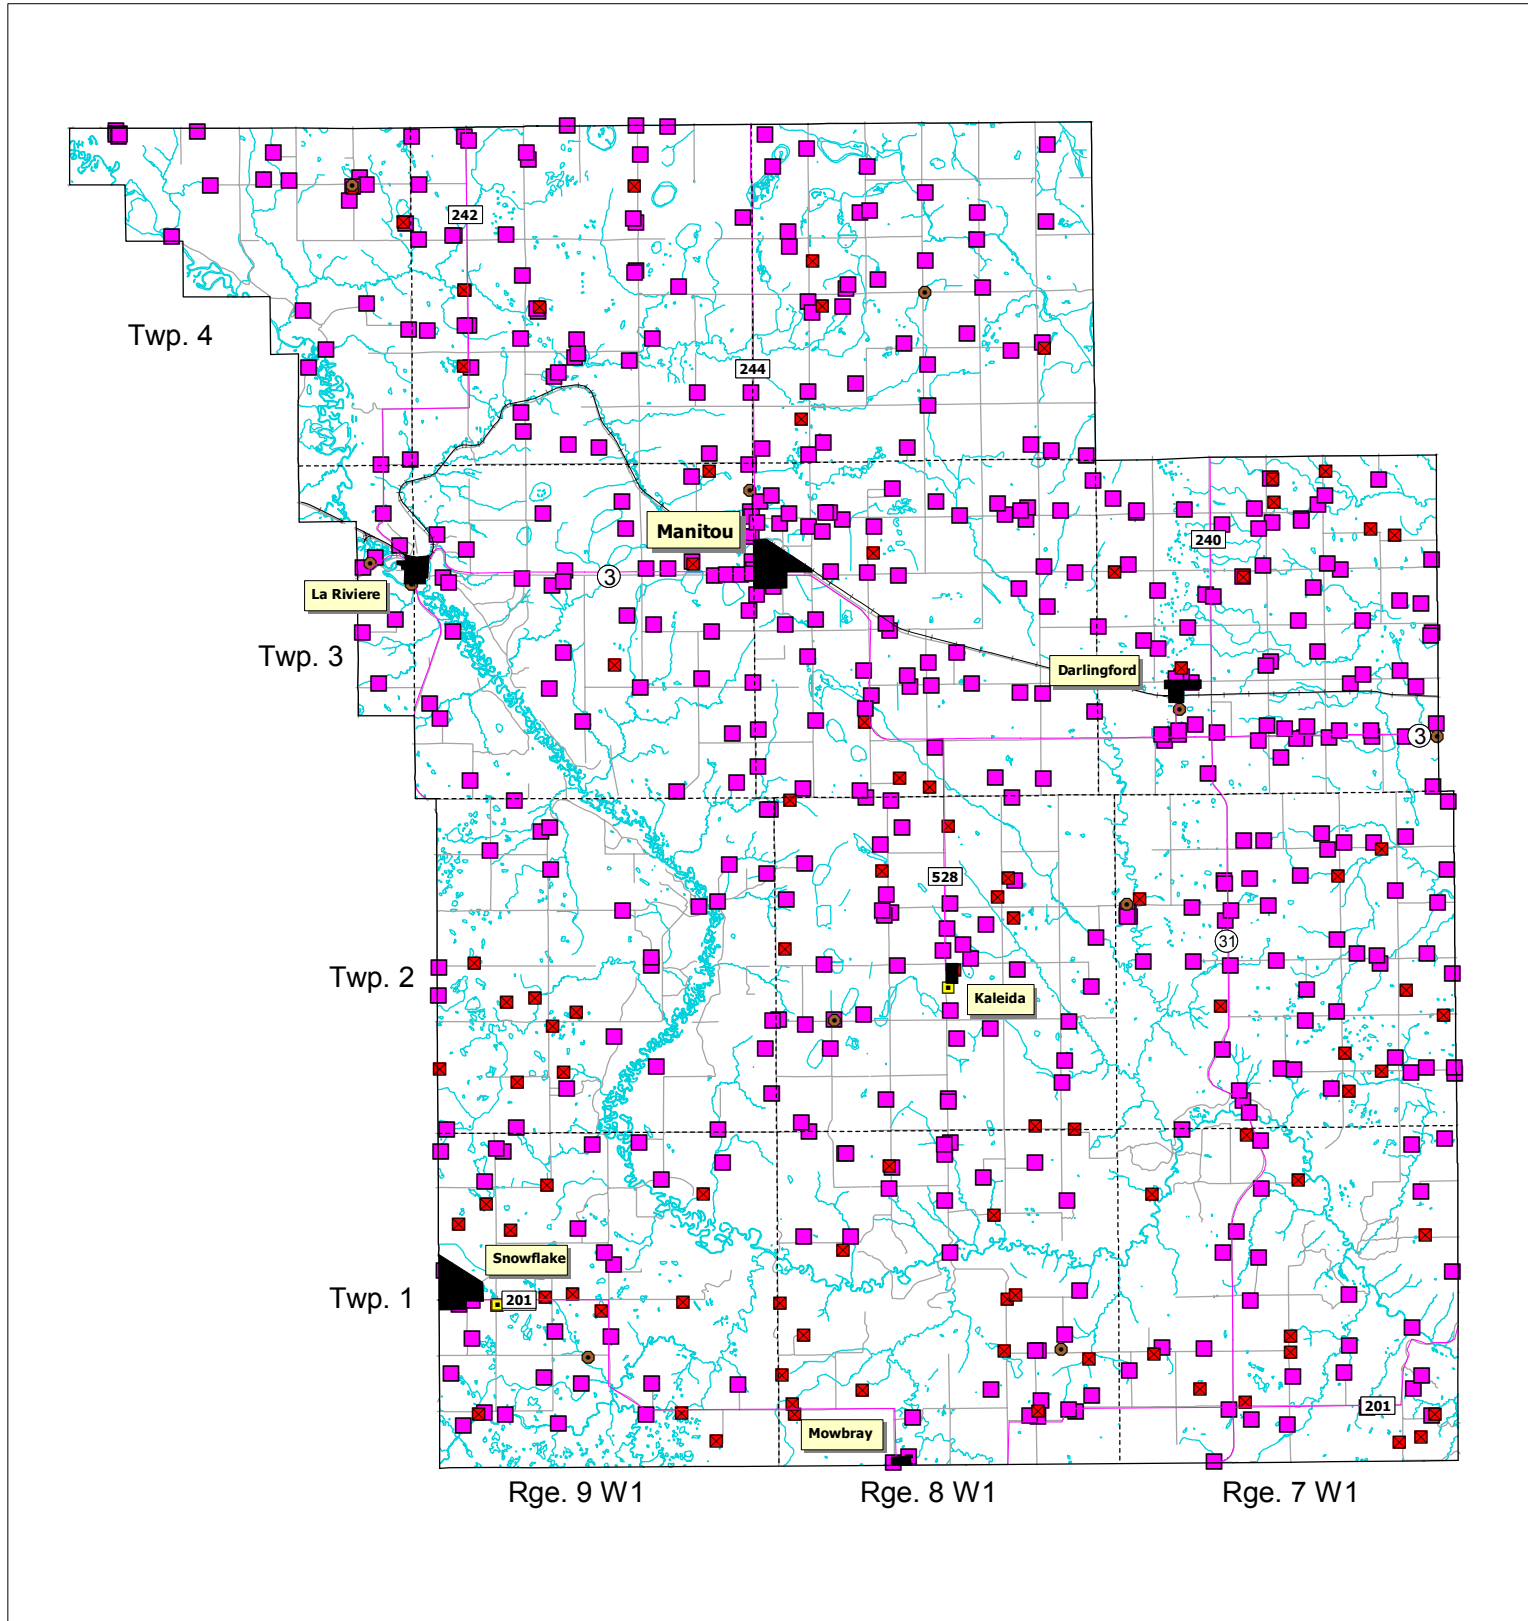

### Map #1 Location Map for Rural Residences & Businesses and Abandoned Buildings

- |  |                            |  |                   |
|--|----------------------------|--|-------------------|
|  | Residence & Rural Business |  | RM Boundary       |
|  | Abandoned Building         |  | Township Boundary |
|  | Cemetery                   |  | Railways          |
|  | Dump                       |  | Highways & PR's   |
|  | Towns                      |  | Roads             |
|  |                            |  | Water             |